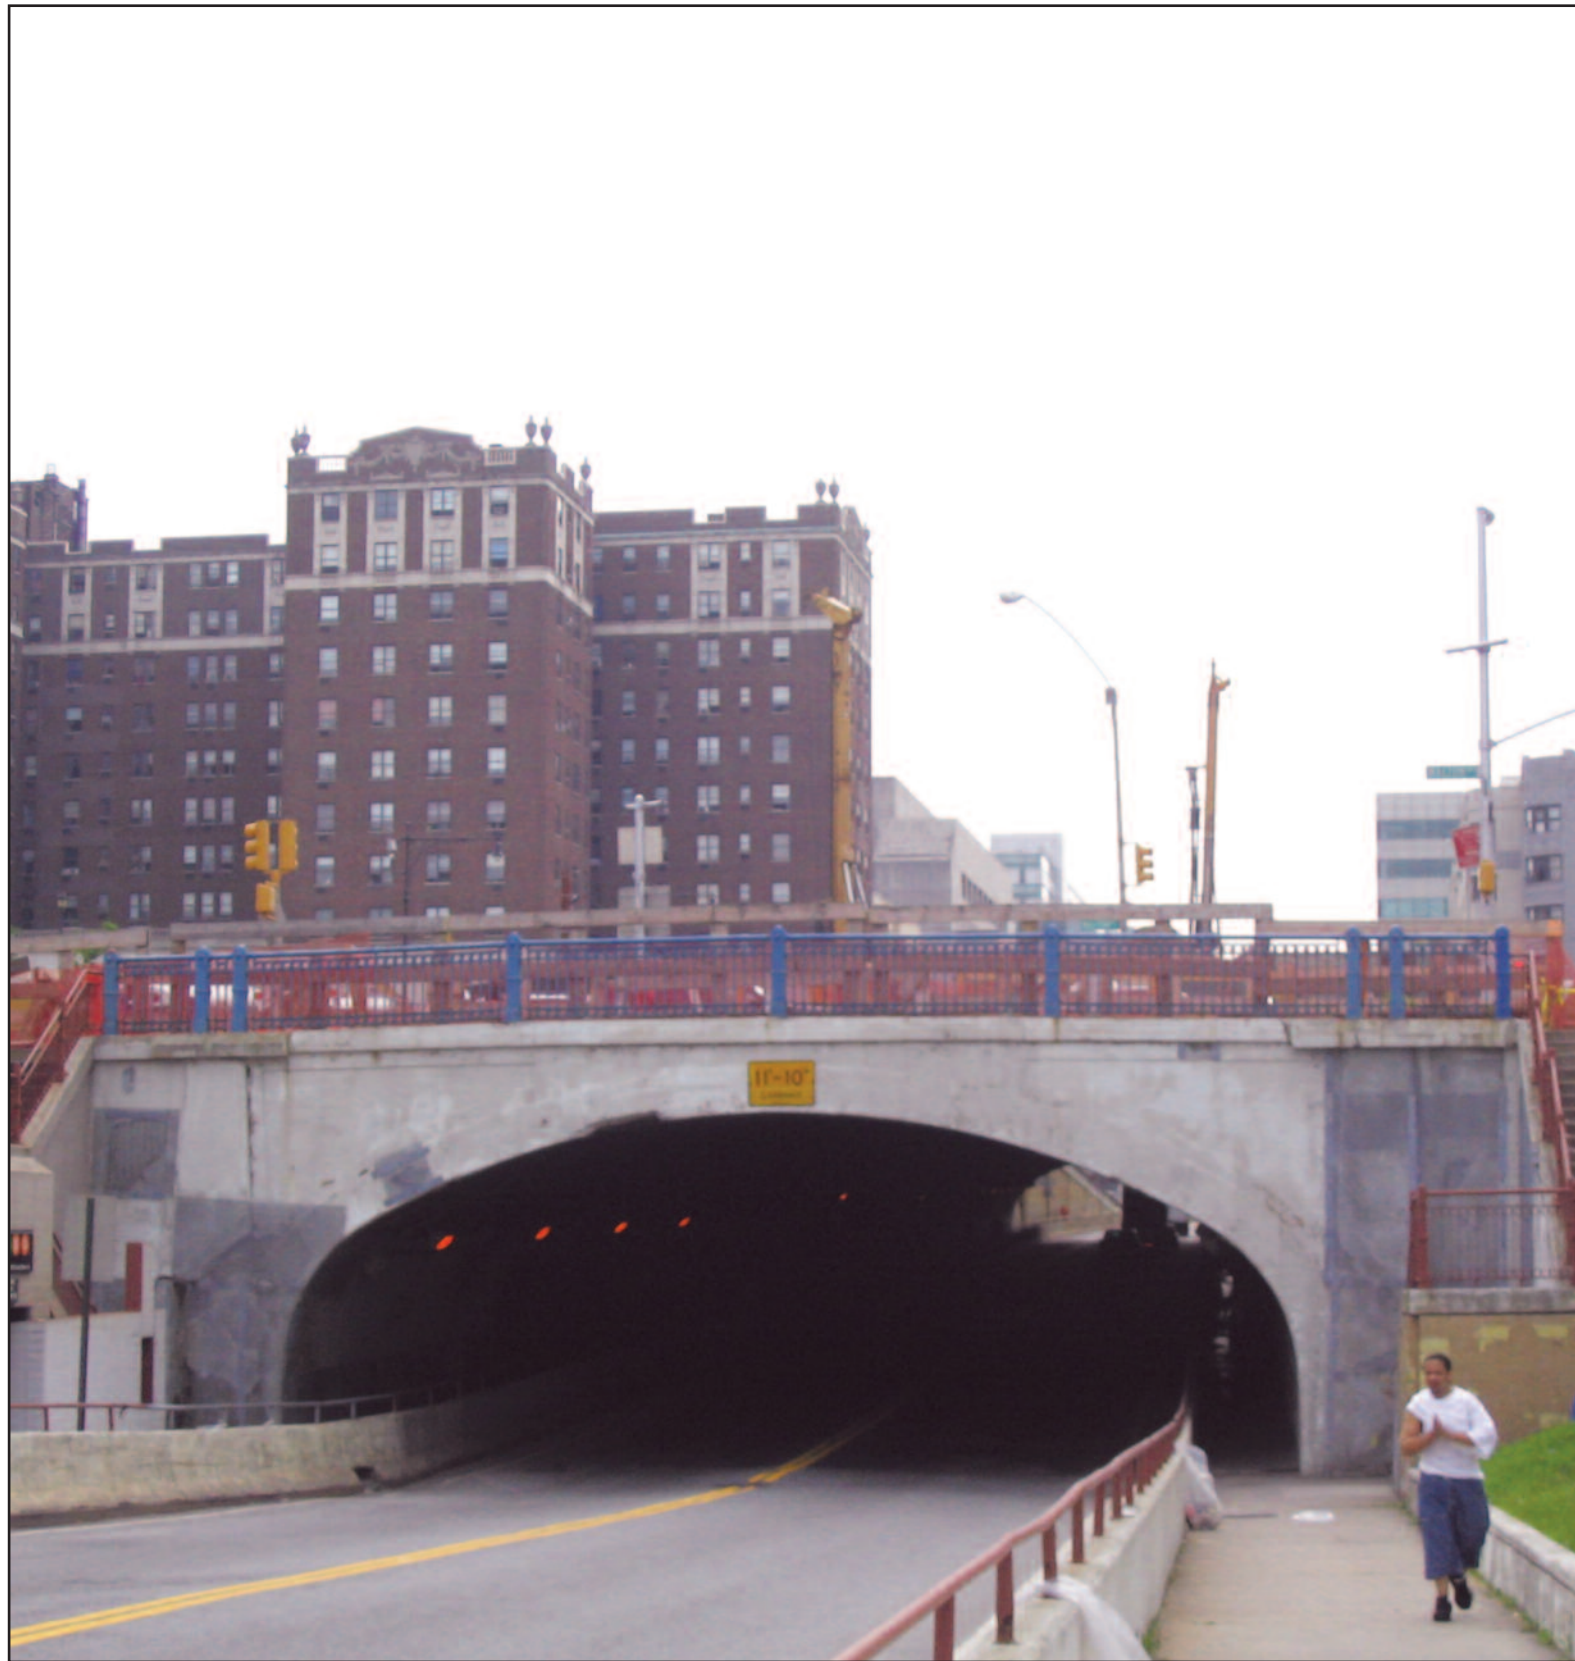

Grand Concourse Reconstruction

View: East 161st Street Underpass

Before

After

New York City
Michael R. Bloomberg, Mayor

New York City
Department of Transportation
Janette Sadik-Khan, Commissioner

Grand Concourse Reconstruction

View: Lou Gehrig Plaza

Before

After

 **New York City**
Michael R. Bloomberg, Mayor

 **New York City**
Department of Transportation
Janette Sadik-Khan, Commissioner

Grand Concourse Reconstruction

View: Project Renderings