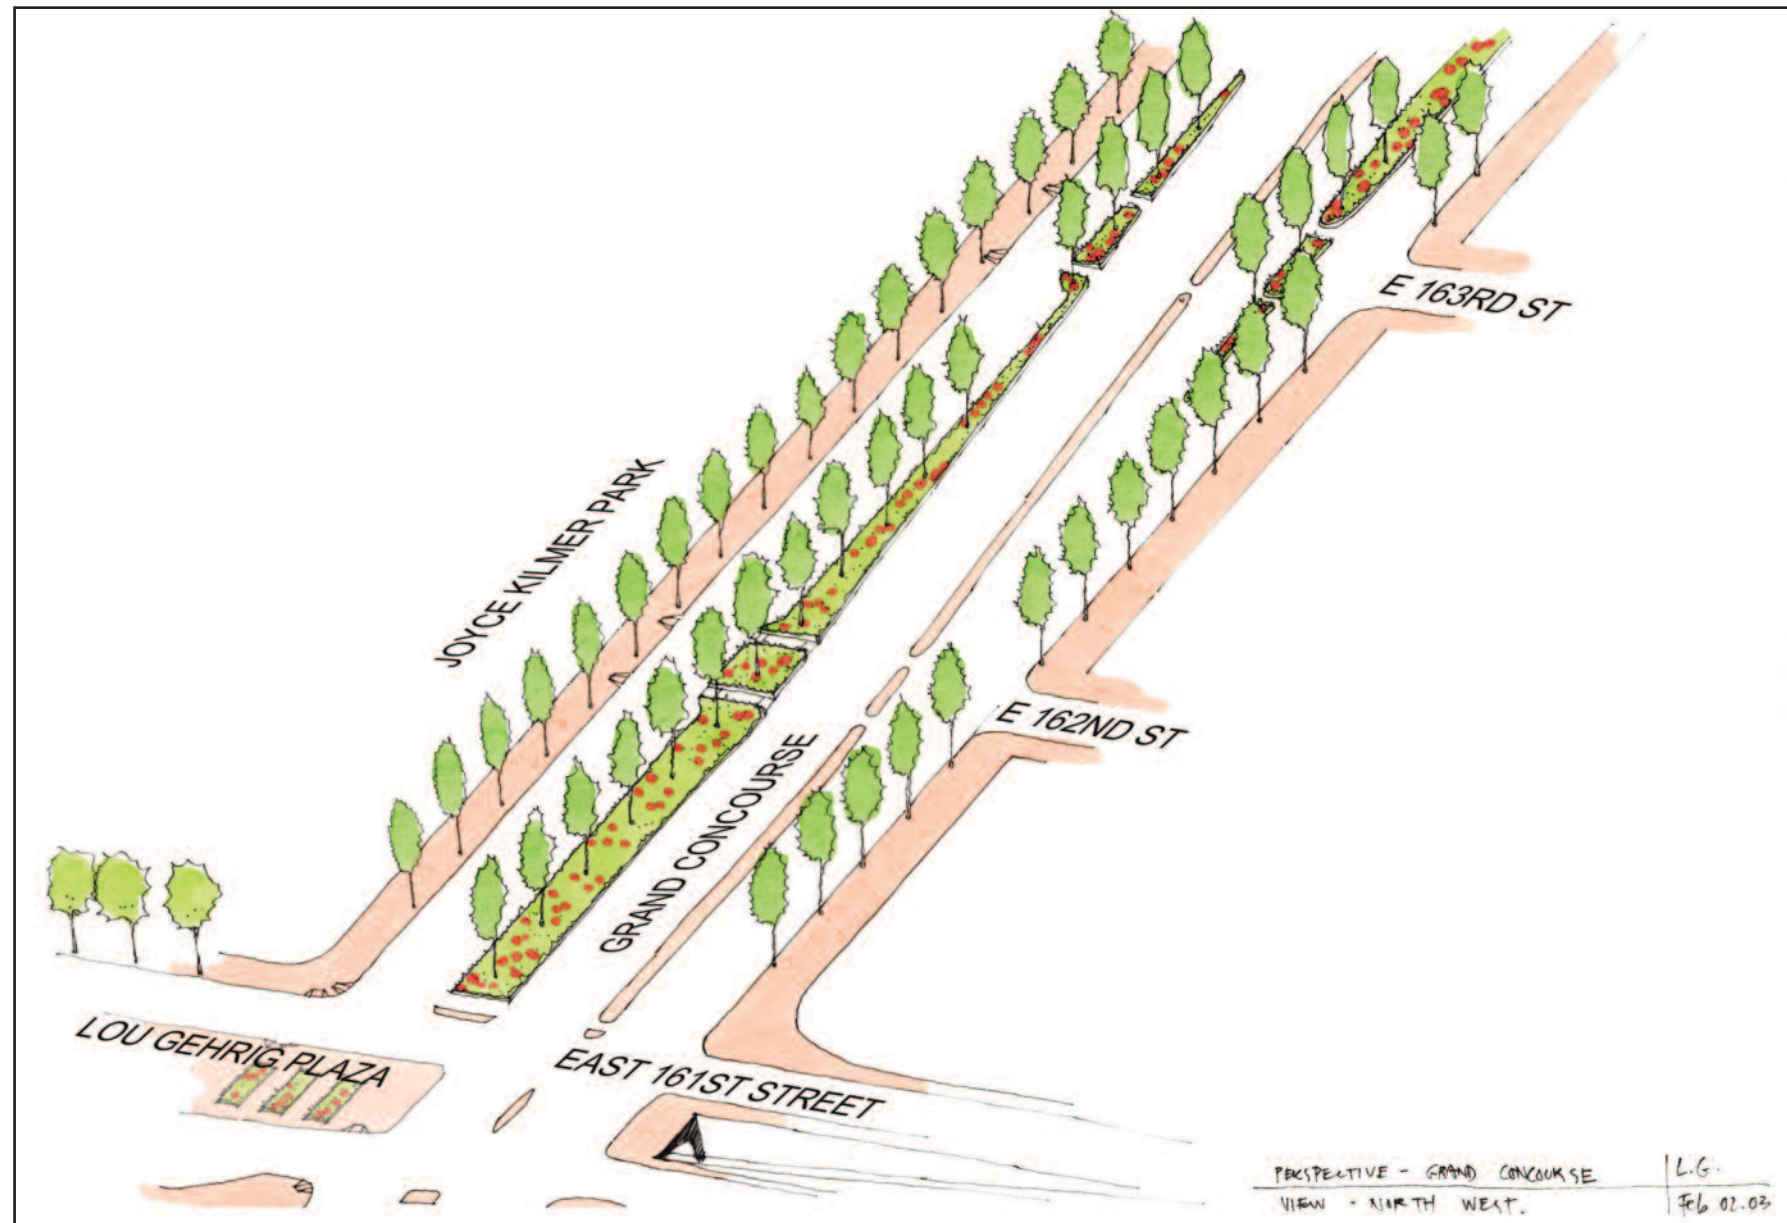

Grand Concourse Reconstruction

View: East 161st Street Underpass

Before

After

New York City
Michael R. Bloomberg, Mayor

New York City
Department of Transportation
Janette Sadik-Khan, Commissioner

Grand Concourse Reconstruction

View: Lou Gehrig Plaza

Before

After

 **New York City**
Michael R. Bloomberg, Mayor

 **New York City**
Department of Transportation
Janette Sadik-Khan, Commissioner

Grand Concourse Reconstruction

View: Project Renderings