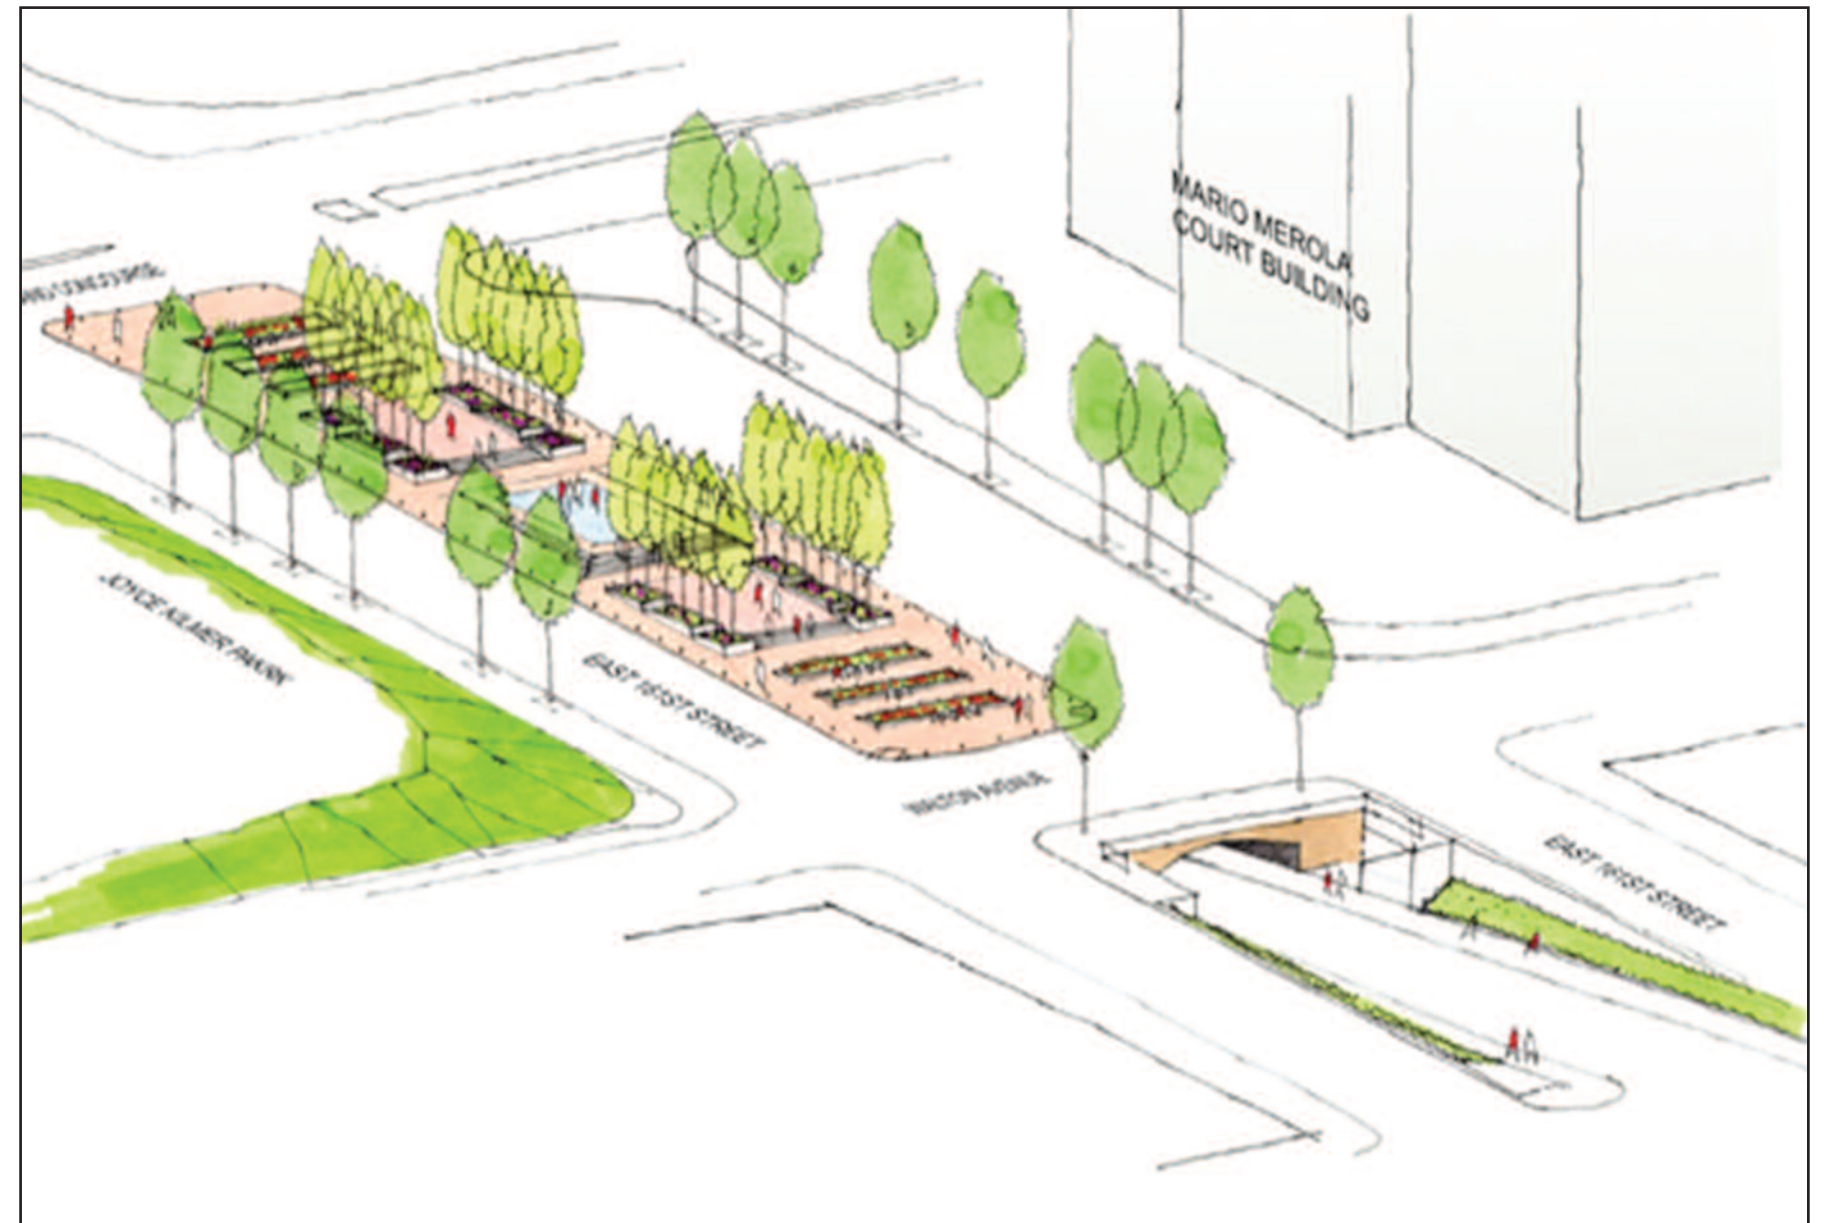

Grand Concourse Reconstruction

View: East 161st Street Underpass

Before

After

New York City
Michael R. Bloomberg, Mayor

New York City
Department of Transportation
Janette Sadik-Khan, Commissioner

Grand Concourse Reconstruction

View: Lou Gehrig Plaza

Before

After

 **New York City**
Michael R. Bloomberg, Mayor

 **New York City**
Department of Transportation
Janette Sadik-Khan, Commissioner

Grand Concourse Reconstruction

View: Project Renderings