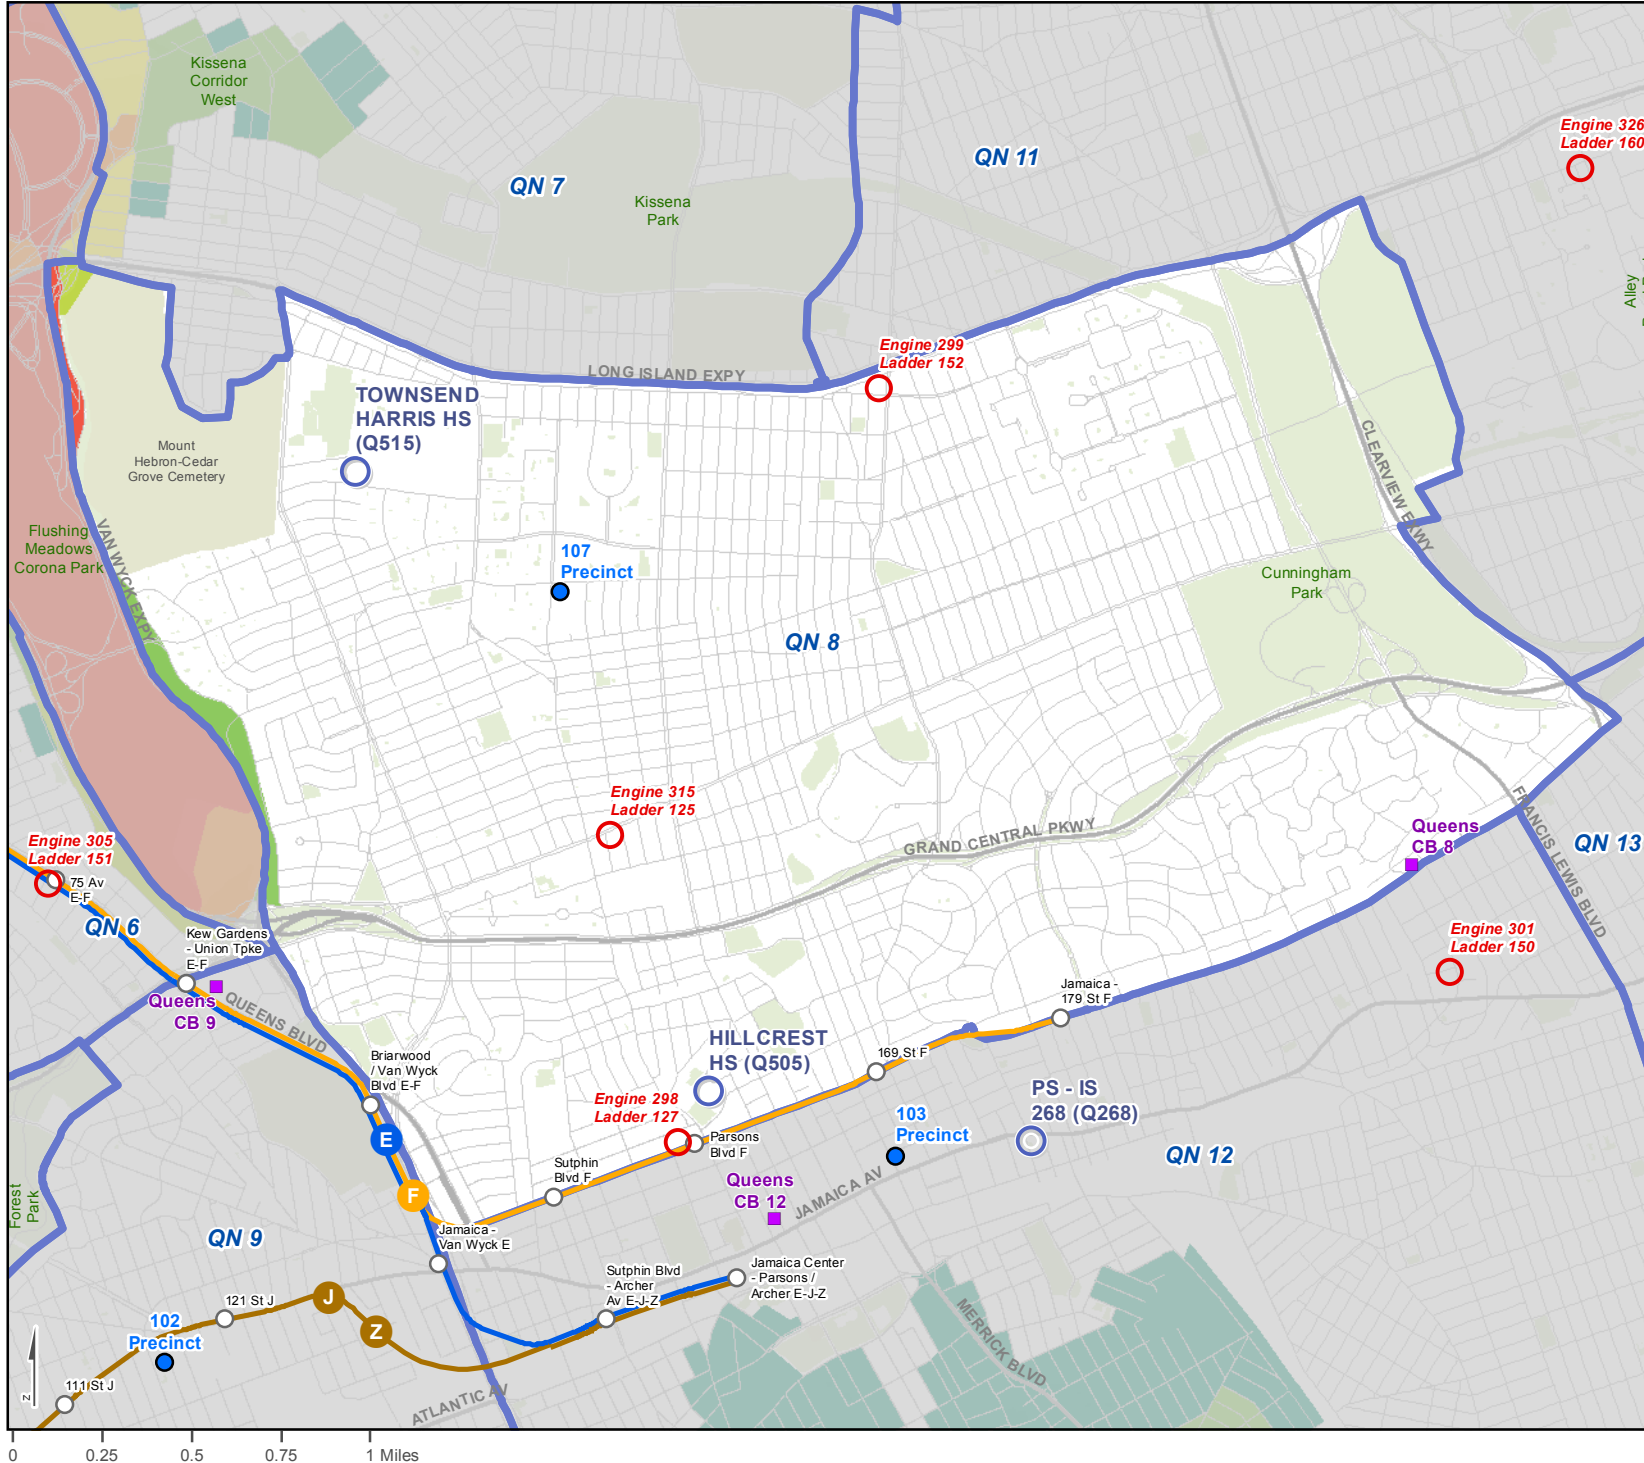

# Evacuation Zones - Queens CD 8

Includes ZIP codes: 11364, 11365, 11366, 11367, 11423, 11427, 11432, 11435

Produced: 18 MAR 2015  
Source: NYC Emergency Management

- Evacuation center
- Police station (precinct)
- Fire station
- Community board office
- Community district

### Evacuation zone

- Zone 1
- Zone 2
- Zone 3
- Zone 4
- Zone 5
- Zone 6