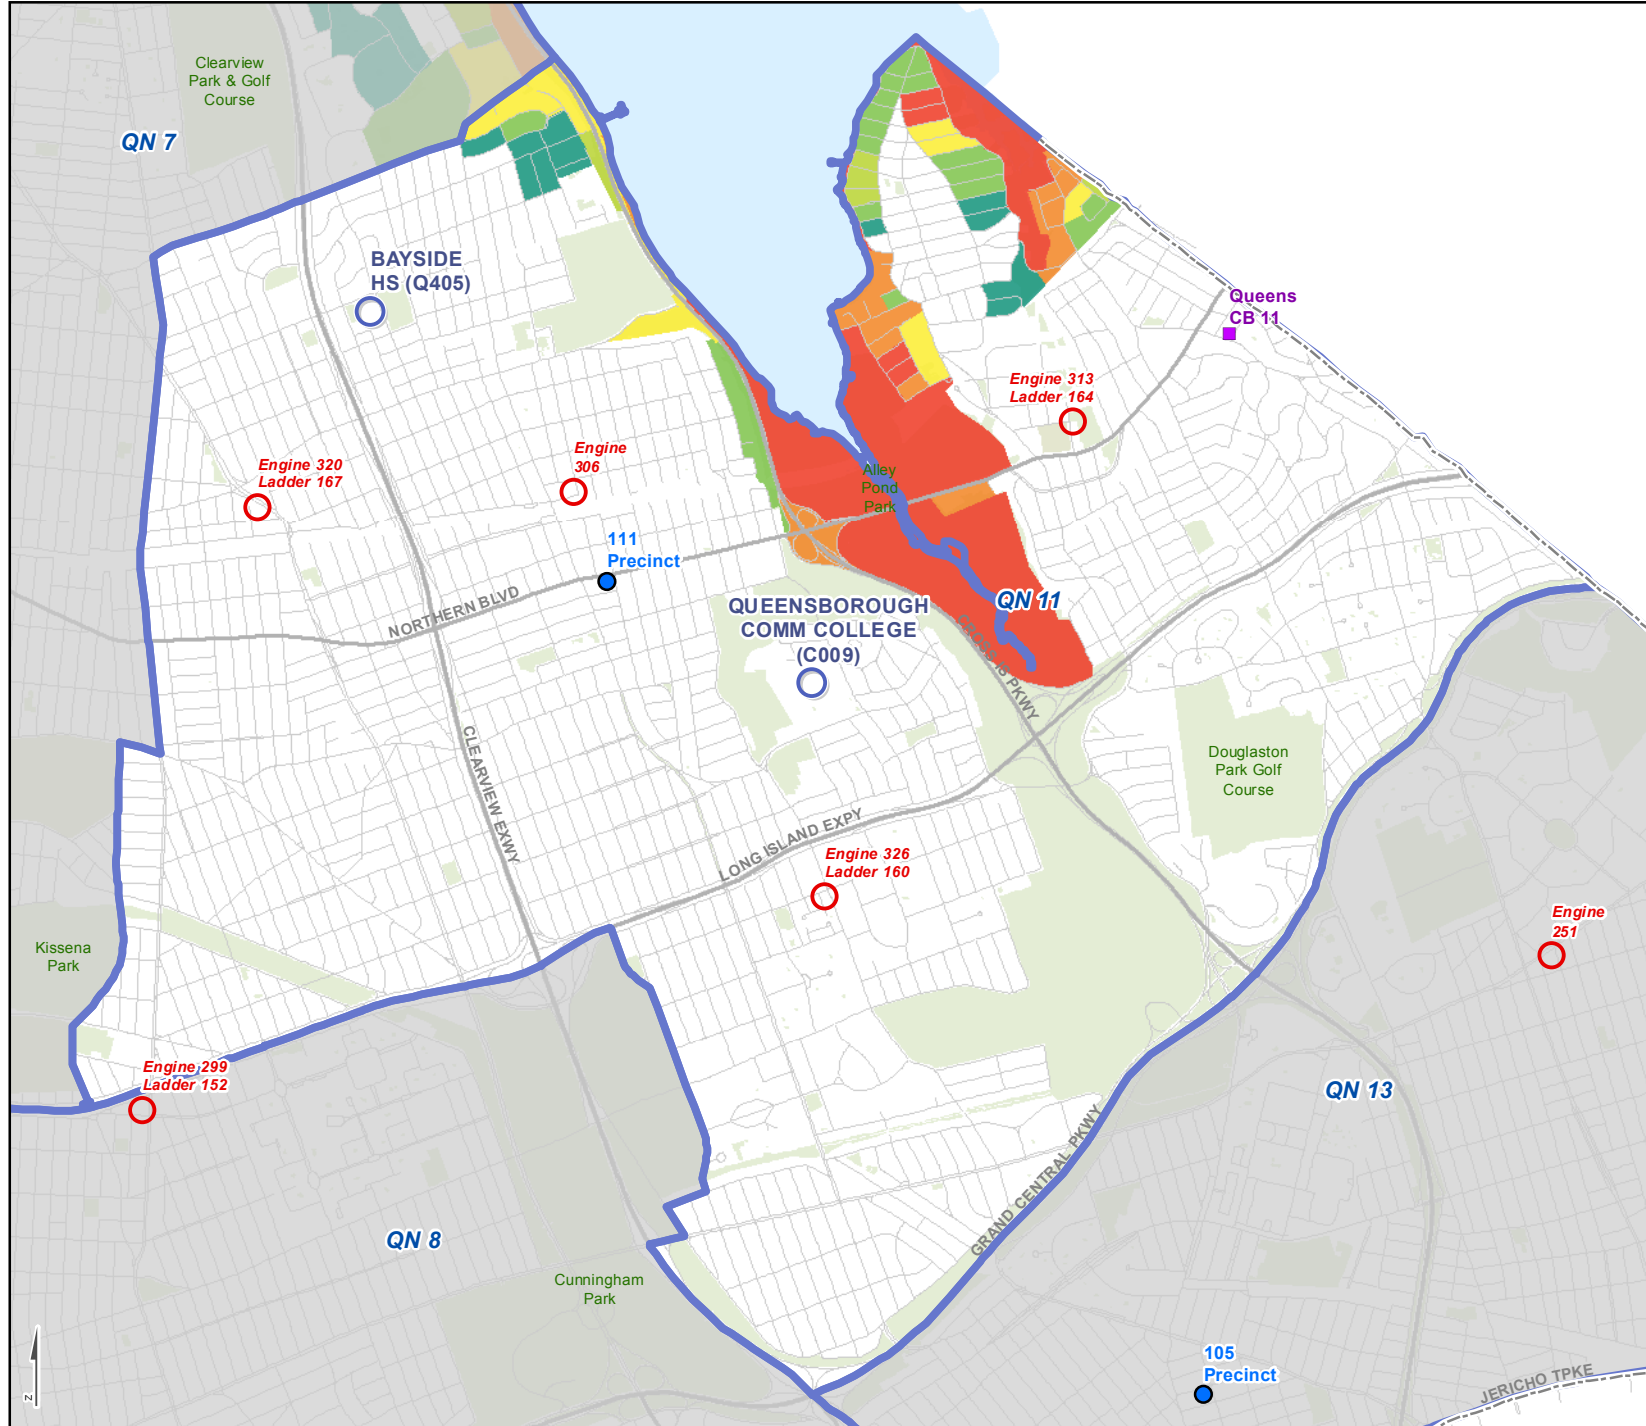

Evacuation Zones - Queens CD 11

Includes ZIP codes: 11358, 11360, 11361, 11362, 11363, 11364, 11365, 11427

Produced: 18 MAR 2015
Source: NYC Emergency Management

- Evacuation center
 - Police station (precinct)
 - Fire station
 - Community board office
 - Community district
- Evacuation zone**
- Zone 1
 - Zone 2
 - Zone 3
 - Zone 4
 - Zone 5
 - Zone 6

Disclaimer
To confirm the location of Evacuation Centers, visit www.nyc.gov/hurricanezones or call 311.