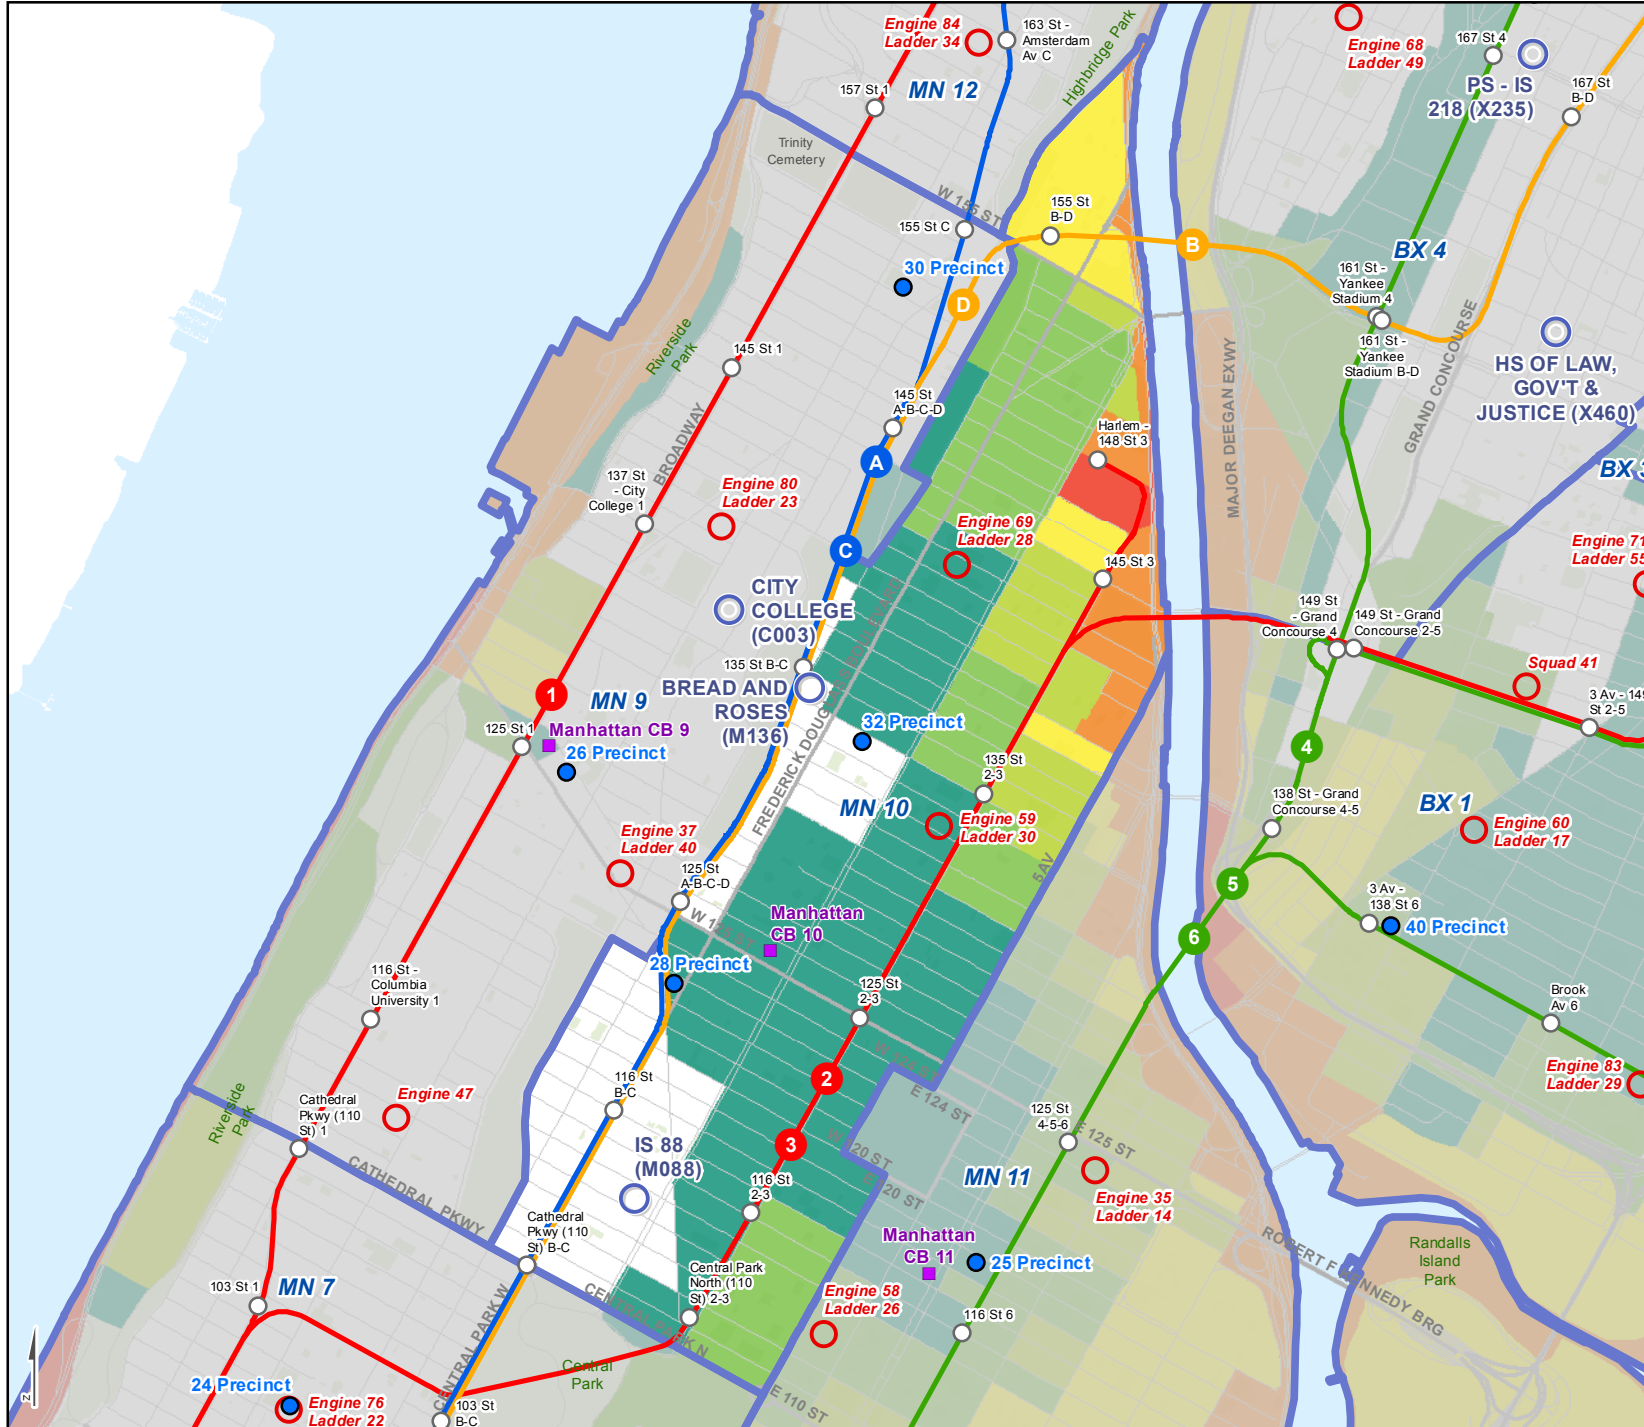

Evacuation Zones - Manhattan CD 10

Includes ZIP codes: 10026, 10027, 10030, 10037, 10039

Produced: 18 MAR 2015
Source: NYC Emergency Management

- Evacuation center
- Police station (precinct)
- Fire station
- Community board office
- Community district

Evacuation zone

- Zone 1
- Zone 2
- Zone 3
- Zone 4
- Zone 5
- Zone 6

Disclaimer

To confirm the location of Evacuation Centers, visit www.nyc.gov/hurricanezones or call 311.