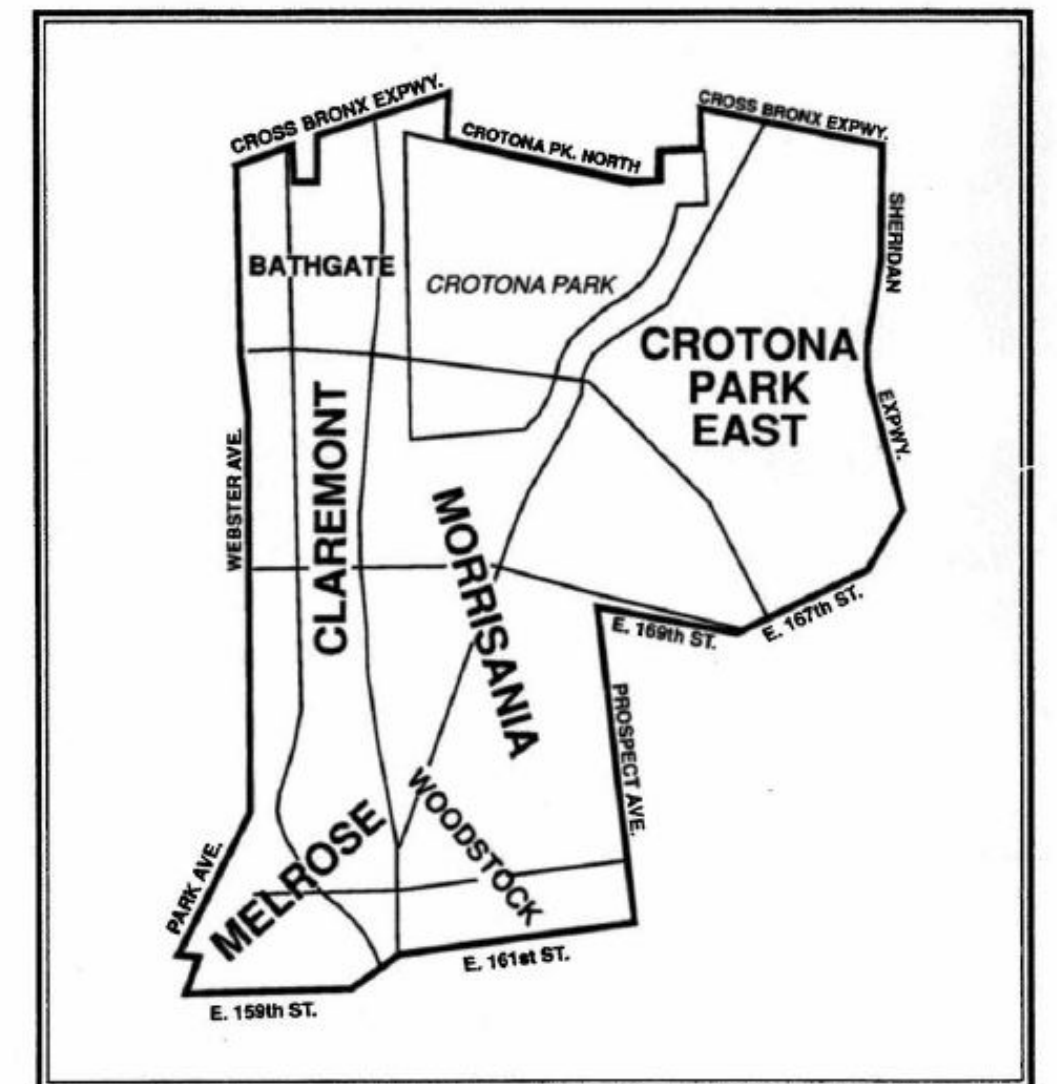

LOCAL PLANS AND STUDIES

THE SHERIDAN EXPRESSWAY STUDY

CROTONA PARK MASTER PLAN

197-a PLAN

Partnership for the Future

A 197-a Plan for the Revitalization of Bronx Community District #3

Community Board 3 / Borough of the Bronx • New York City

BRONX RIVER GREENWAY PLAN