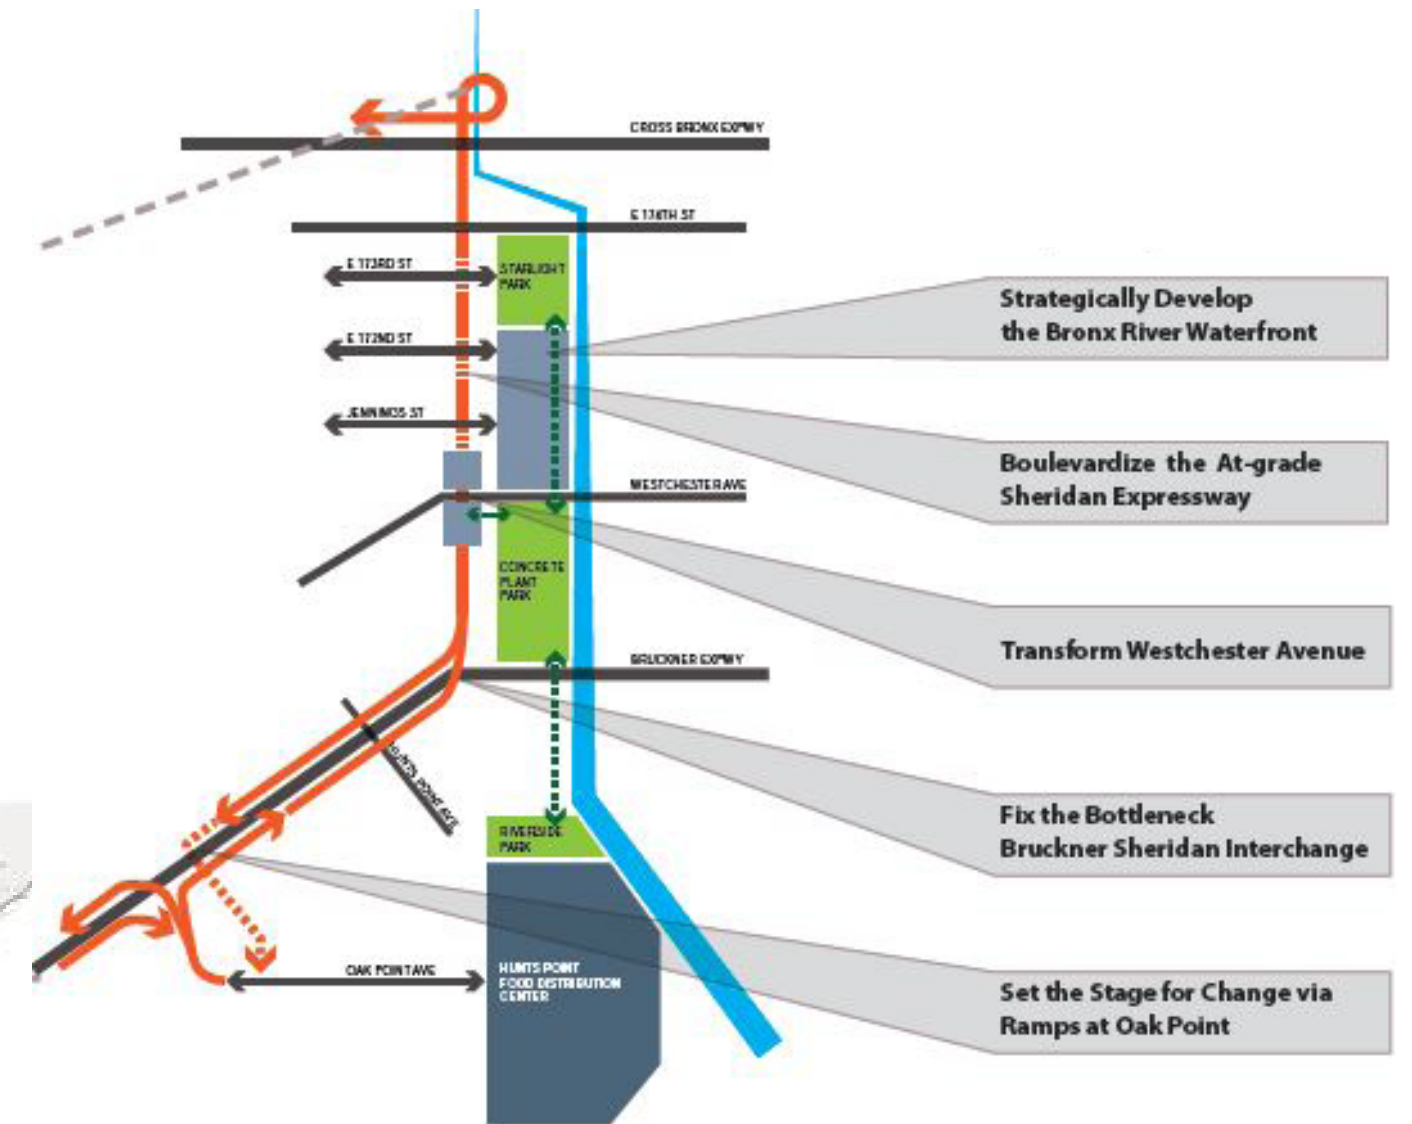

LOCAL PLANS AND STUDIES

THE SHERIDAN EXPRESSWAY STUDY

CROTONA PARK MASTER PLAN

197-a PLAN

Partnership for the Future

A 197-a Plan for the Revitalization of Bronx Community District #3

Community Board 3 / Borough of the Bronx • New York City

BRONX RIVER GREENWAY PLAN