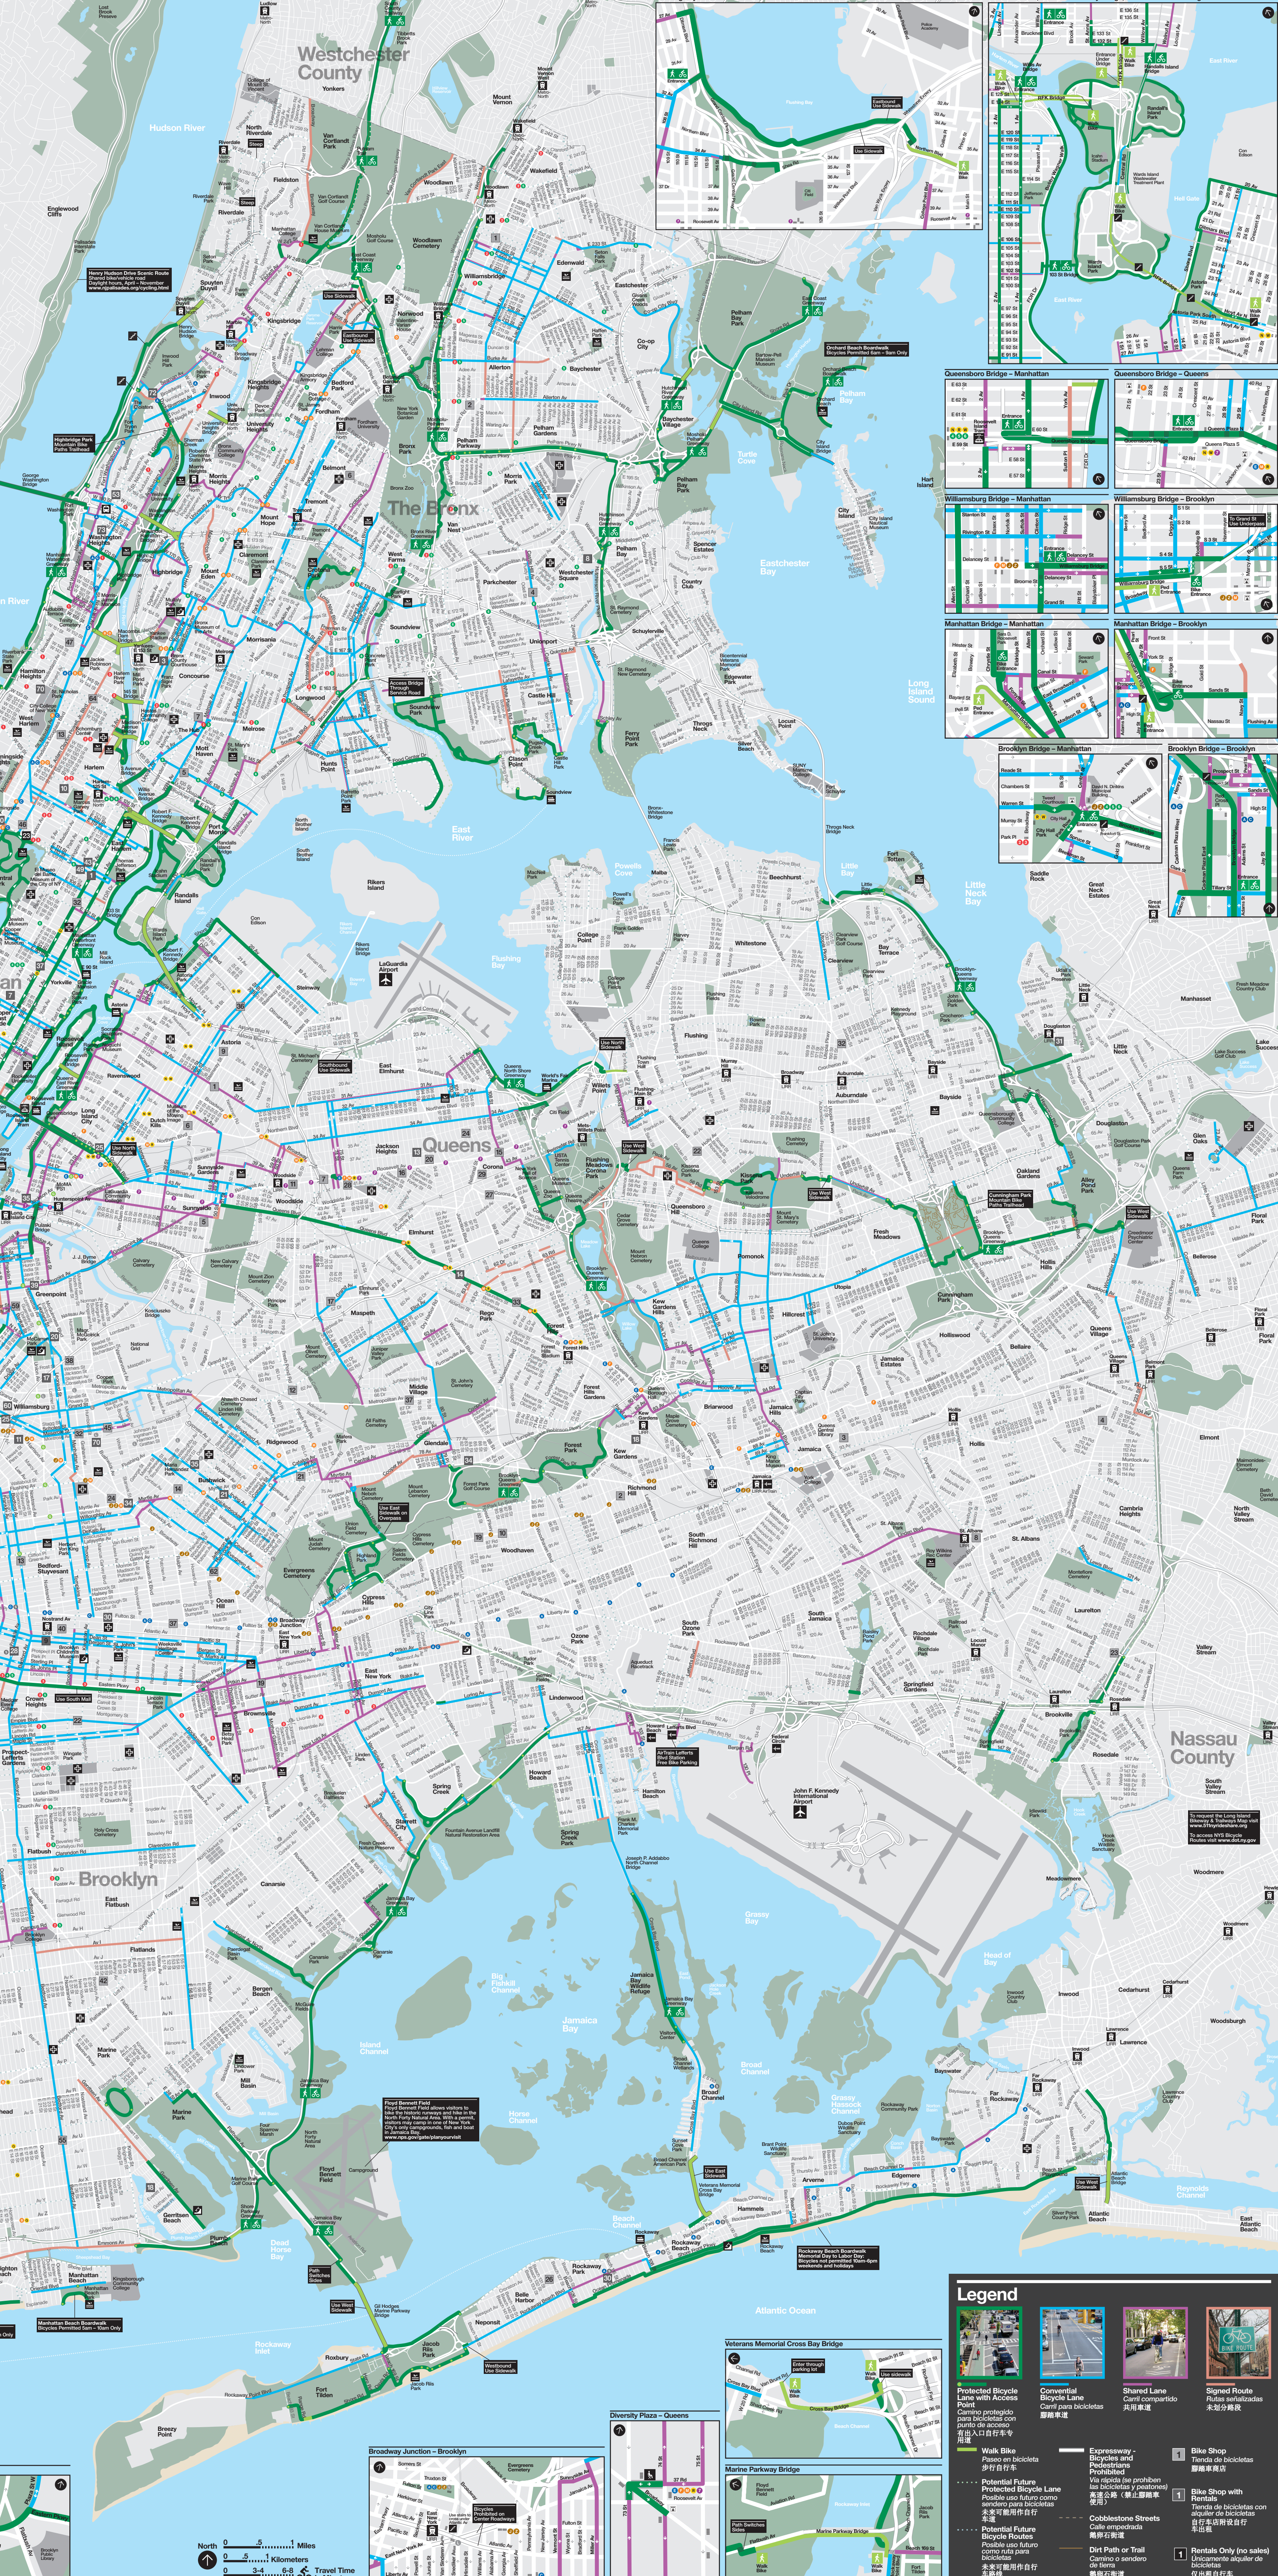

Washington Bridge
 Washington Bridge
 3 Avenue Bridge
 3 Avenue Bridge
 Macombs Dam Bridge
 Macombs Dam Bridge
 George Washington Bridge - New Jersey
 George Washington Bridge - Manhattan
 Madison Avenue Bridge
 Madison Avenue Bridge
 E 34 St - Manhattan
 E 34 St - Manhattan
 Times Square
 Times Square

Governors Island
 Governors Island
 Park Circle - Brooklyn
 Park Circle - Brooklyn
 Grand Army Plaza - Brooklyn
 Grand Army Plaza - Brooklyn

Flushing Bay Promenade - Queens
 Flushing Bay Promenade - Queens
 Queensboro Bridge - Manhattan
 Queensboro Bridge - Queens
 Williamsburg Bridge - Manhattan
 Williamsburg Bridge - Brooklyn
 Manhattan Bridge - Manhattan
 Manhattan Bridge - Brooklyn
 Brooklyn Bridge - Manhattan
 Brooklyn Bridge - Brooklyn