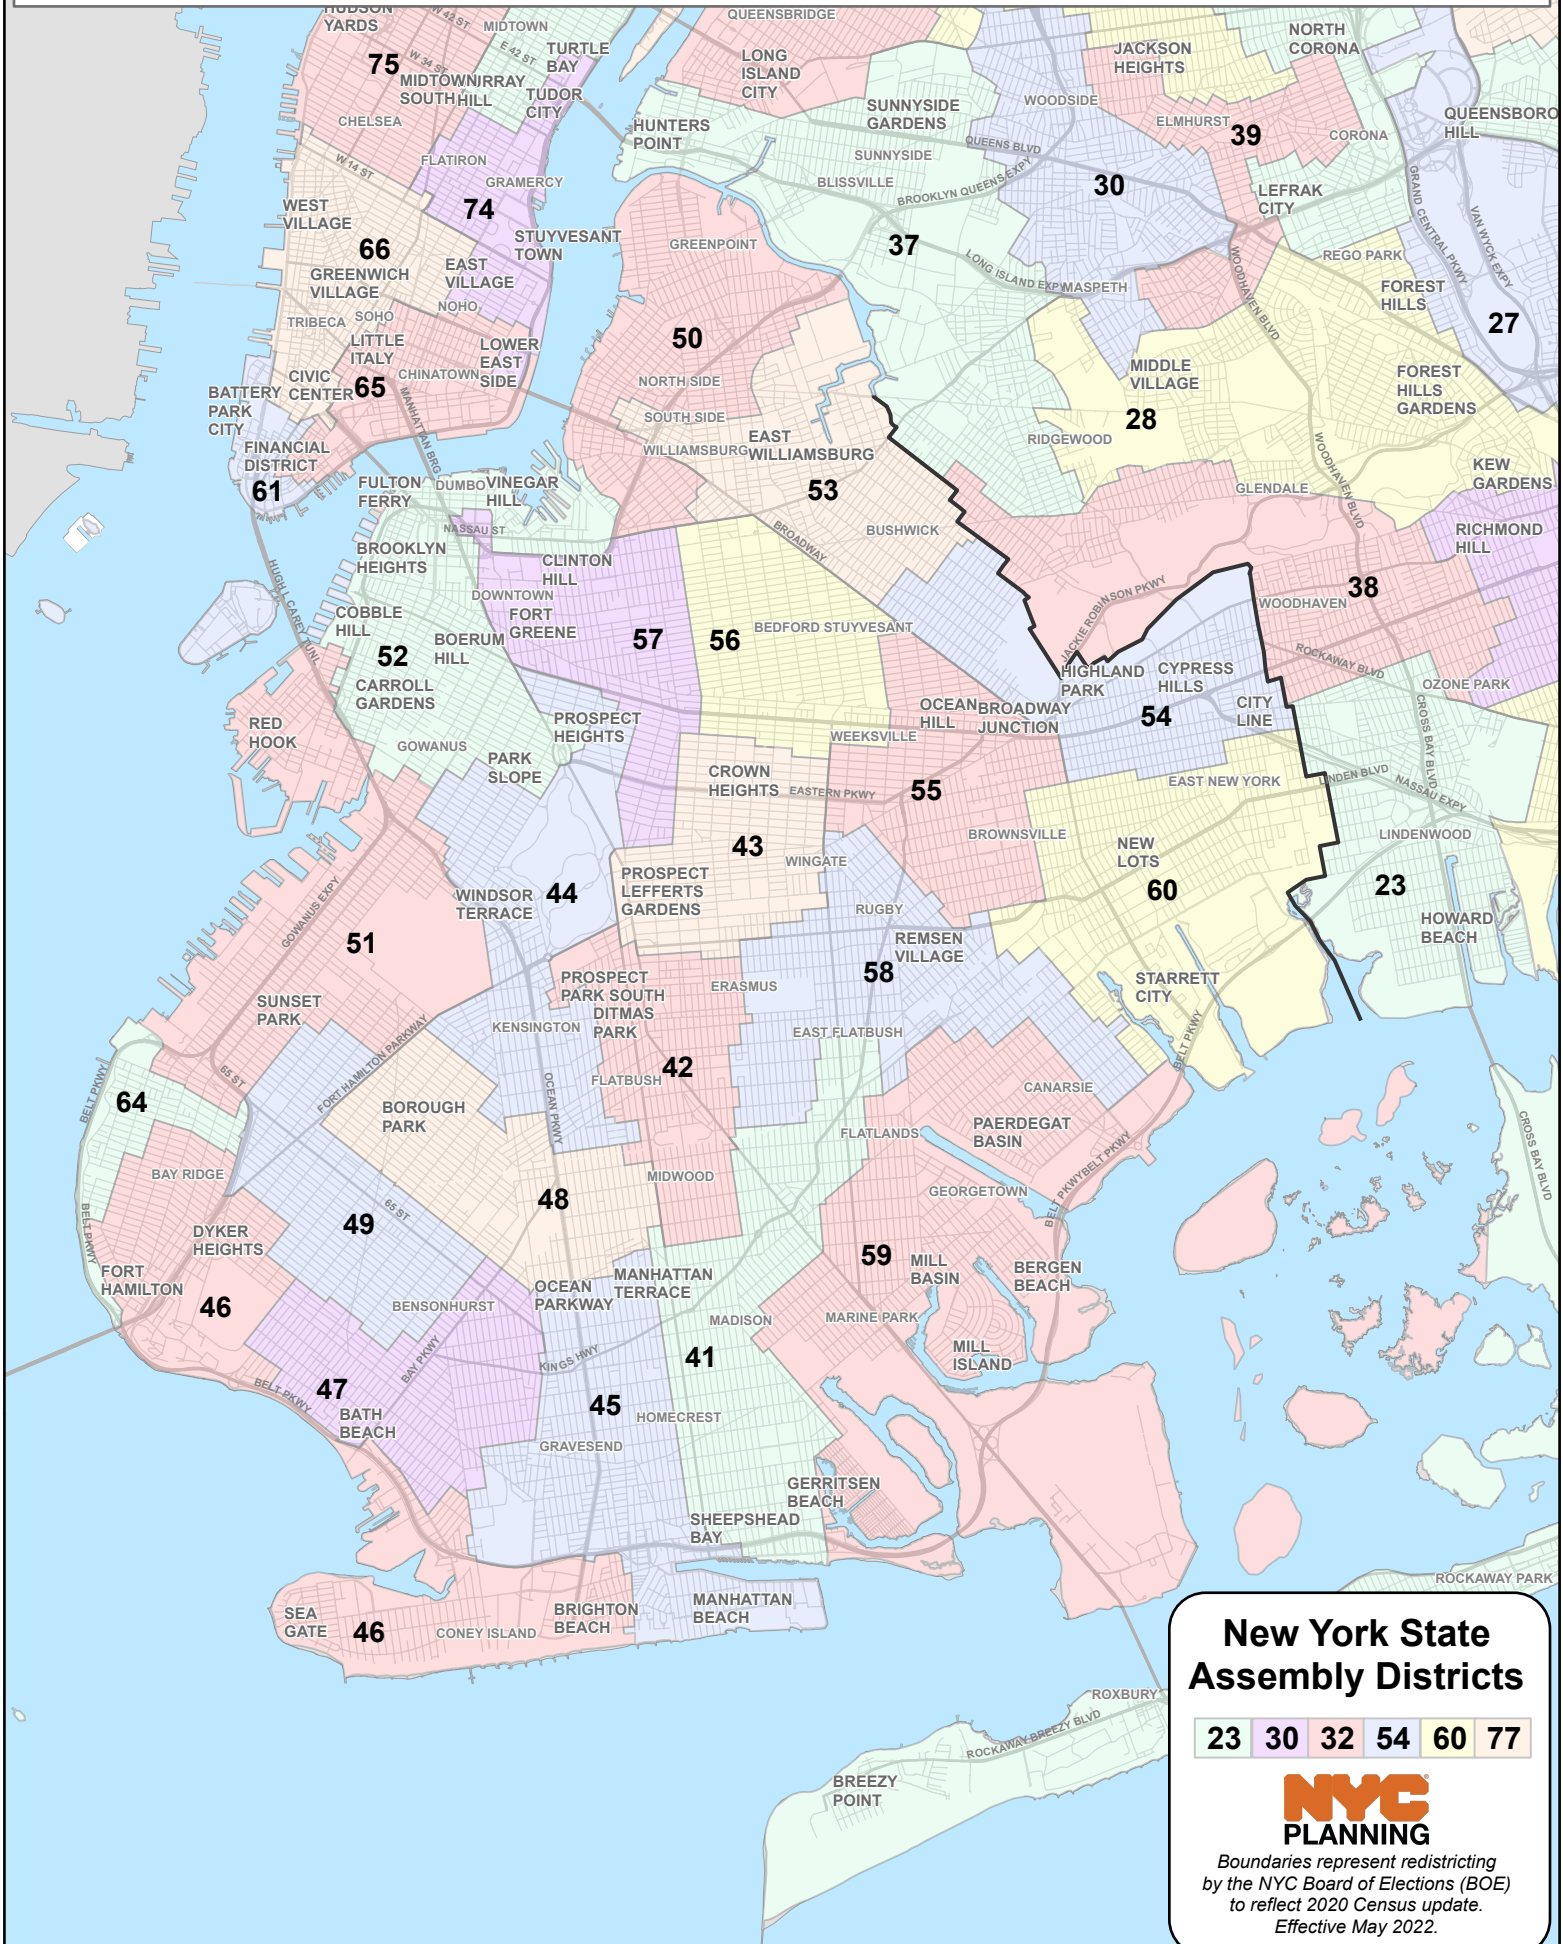

Bronx - State Assembly Districts

**New York State
Assembly Districts**

23 30 32 54 60 77

**NYC
PLANNING**

*Boundaries represent redistricting
by the NYC Board of Elections (BOE)
to reflect 2020 Census update.
Effective May 2022.*

Brooklyn - State Assembly Districts

New York State Assembly Districts

23 30 32 54 60 77

NYC PLANNING

Boundaries represent redistricting by the NYC Board of Elections (BOE) to reflect 2020 Census update. Effective May 2022.

Manhattan - State Assembly Districts

**New York State
Assembly Districts**

23 30 32 54 60 77

**NYC
PLANNING**

*Boundaries represent redistricting
by the NYC Board of Elections (BOE)
to reflect 2020 Census update.
Effective May 2022.*

Queens - State Assembly Districts

**New York State
Assembly Districts**

23 30 32 54 60 77

**NYC
PLANNING**

*Boundaries represent redistricting
by the NYC Board of Elections (BOE)
to reflect 2020 Census update.
Effective May 2022.*