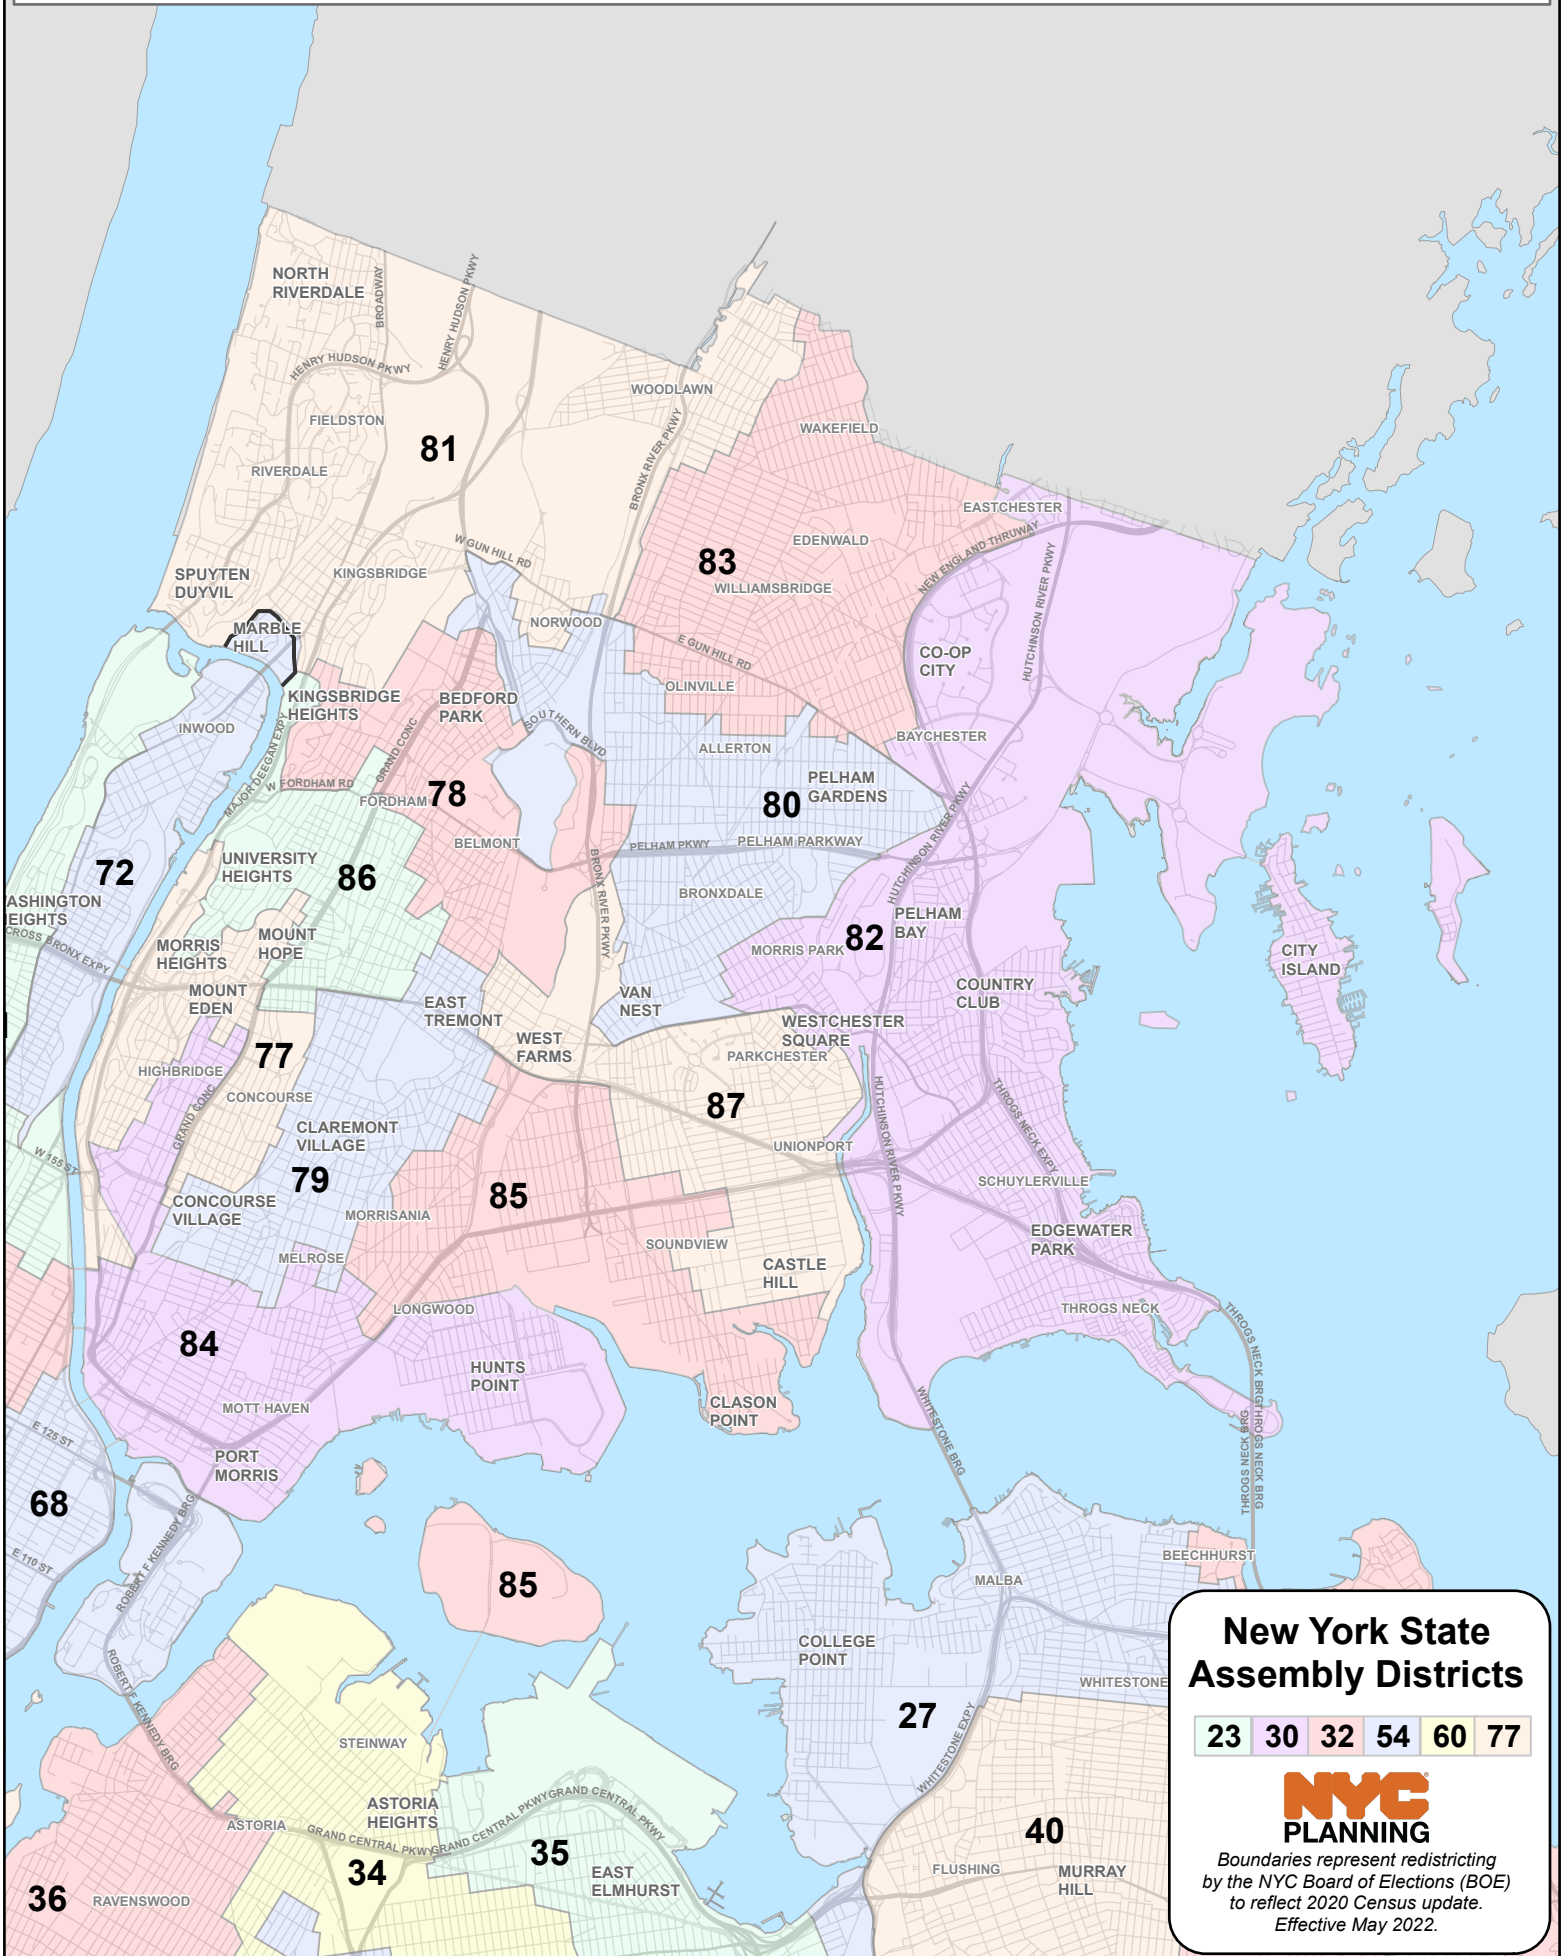

Bronx - State Assembly Districts

**New York State
Assembly Districts**

23 30 32 54 60 77

**NYC
PLANNING**

*Boundaries represent redistricting
by the NYC Board of Elections (BOE)
to reflect 2020 Census update.
Effective May 2022.*

Brooklyn - State Assembly Districts

New York State Assembly Districts

23 30 32 54 60 77

NYC PLANNING

Boundaries represent redistricting by the NYC Board of Elections (BOE) to reflect 2020 Census update. Effective May 2022.

Manhattan - State Assembly Districts

**New York State
Assembly Districts**

23 30 32 54 60 77

**NYC
PLANNING**

*Boundaries represent redistricting
by the NYC Board of Elections (BOE)
to reflect 2020 Census update.
Effective May 2022.*

Queens - State Assembly Districts

**New York State
Assembly Districts**

23 30 32 54 60 77

**NYC
PLANNING**

*Boundaries represent redistricting
by the NYC Board of Elections (BOE)
to reflect 2020 Census update.
Effective May 2022.*