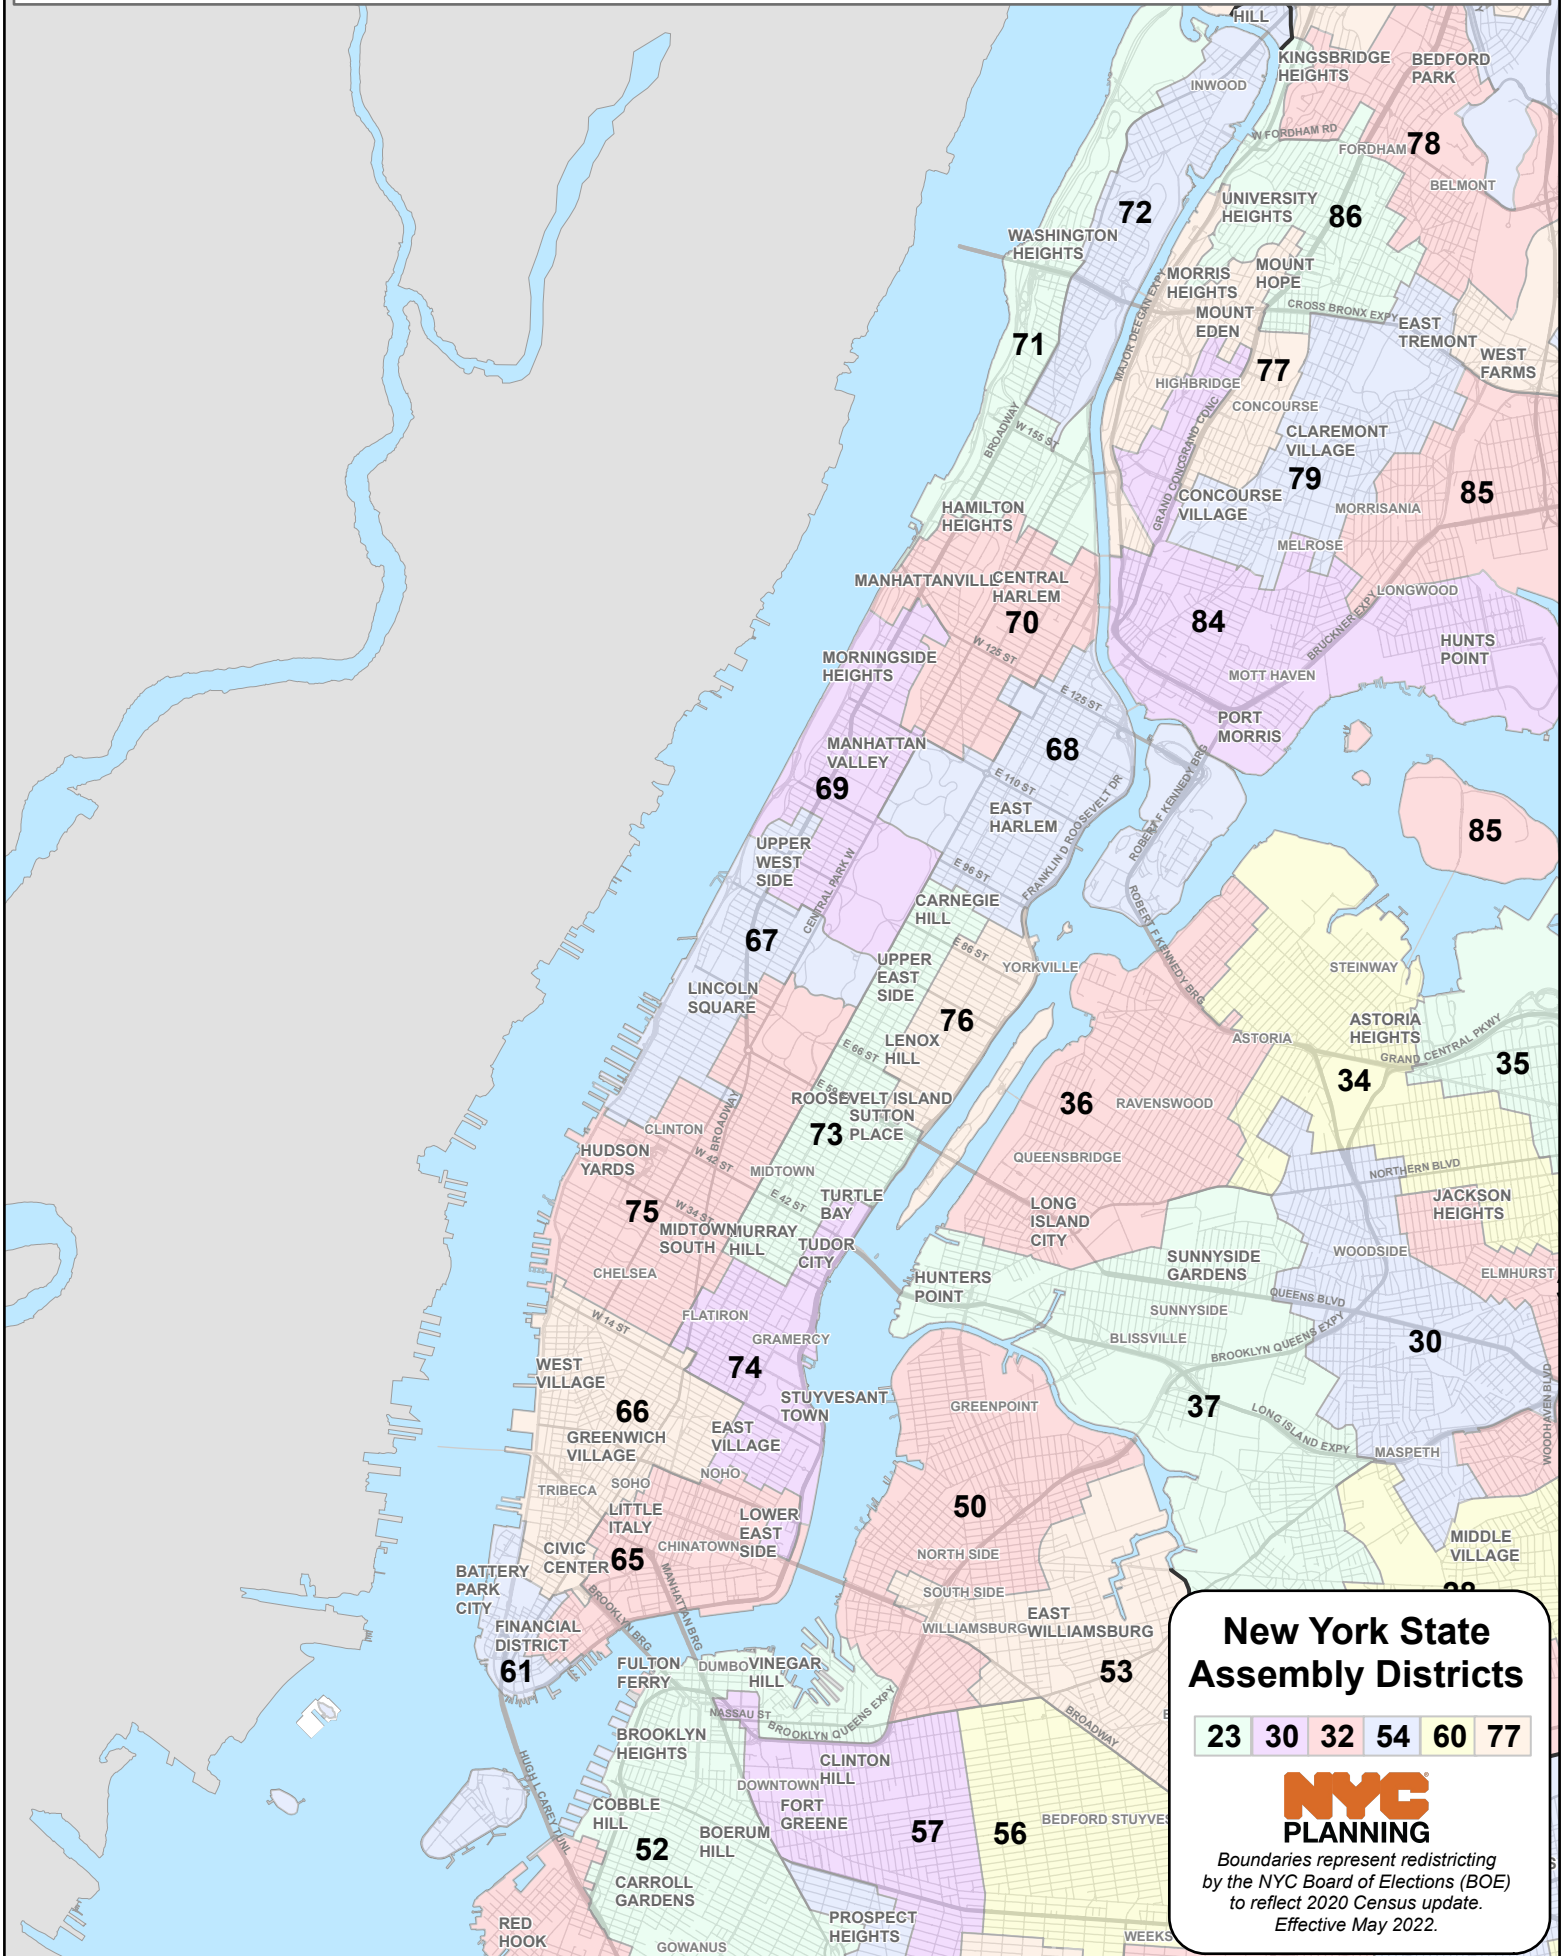

Bronx - State Assembly Districts

**New York State
Assembly Districts**

23 30 32 54 60 77

**NYC
PLANNING**

*Boundaries represent redistricting
by the NYC Board of Elections (BOE)
to reflect 2020 Census update.
Effective May 2022.*

Brooklyn - State Assembly Districts

New York State Assembly Districts

23 30 32 54 60 77

NYC PLANNING

Boundaries represent redistricting by the NYC Board of Elections (BOE) to reflect 2020 Census update. Effective May 2022.

Manhattan - State Assembly Districts

**New York State
Assembly Districts**

23 30 32 54 60 77

**NYC
PLANNING**

*Boundaries represent redistricting
by the NYC Board of Elections (BOE)
to reflect 2020 Census update.
Effective May 2022.*

Queens - State Assembly Districts

**New York State
Assembly Districts**

23 30 32 54 60 77

**NYC
PLANNING**

*Boundaries represent redistricting
by the NYC Board of Elections (BOE)
to reflect 2020 Census update.
Effective May 2022.*