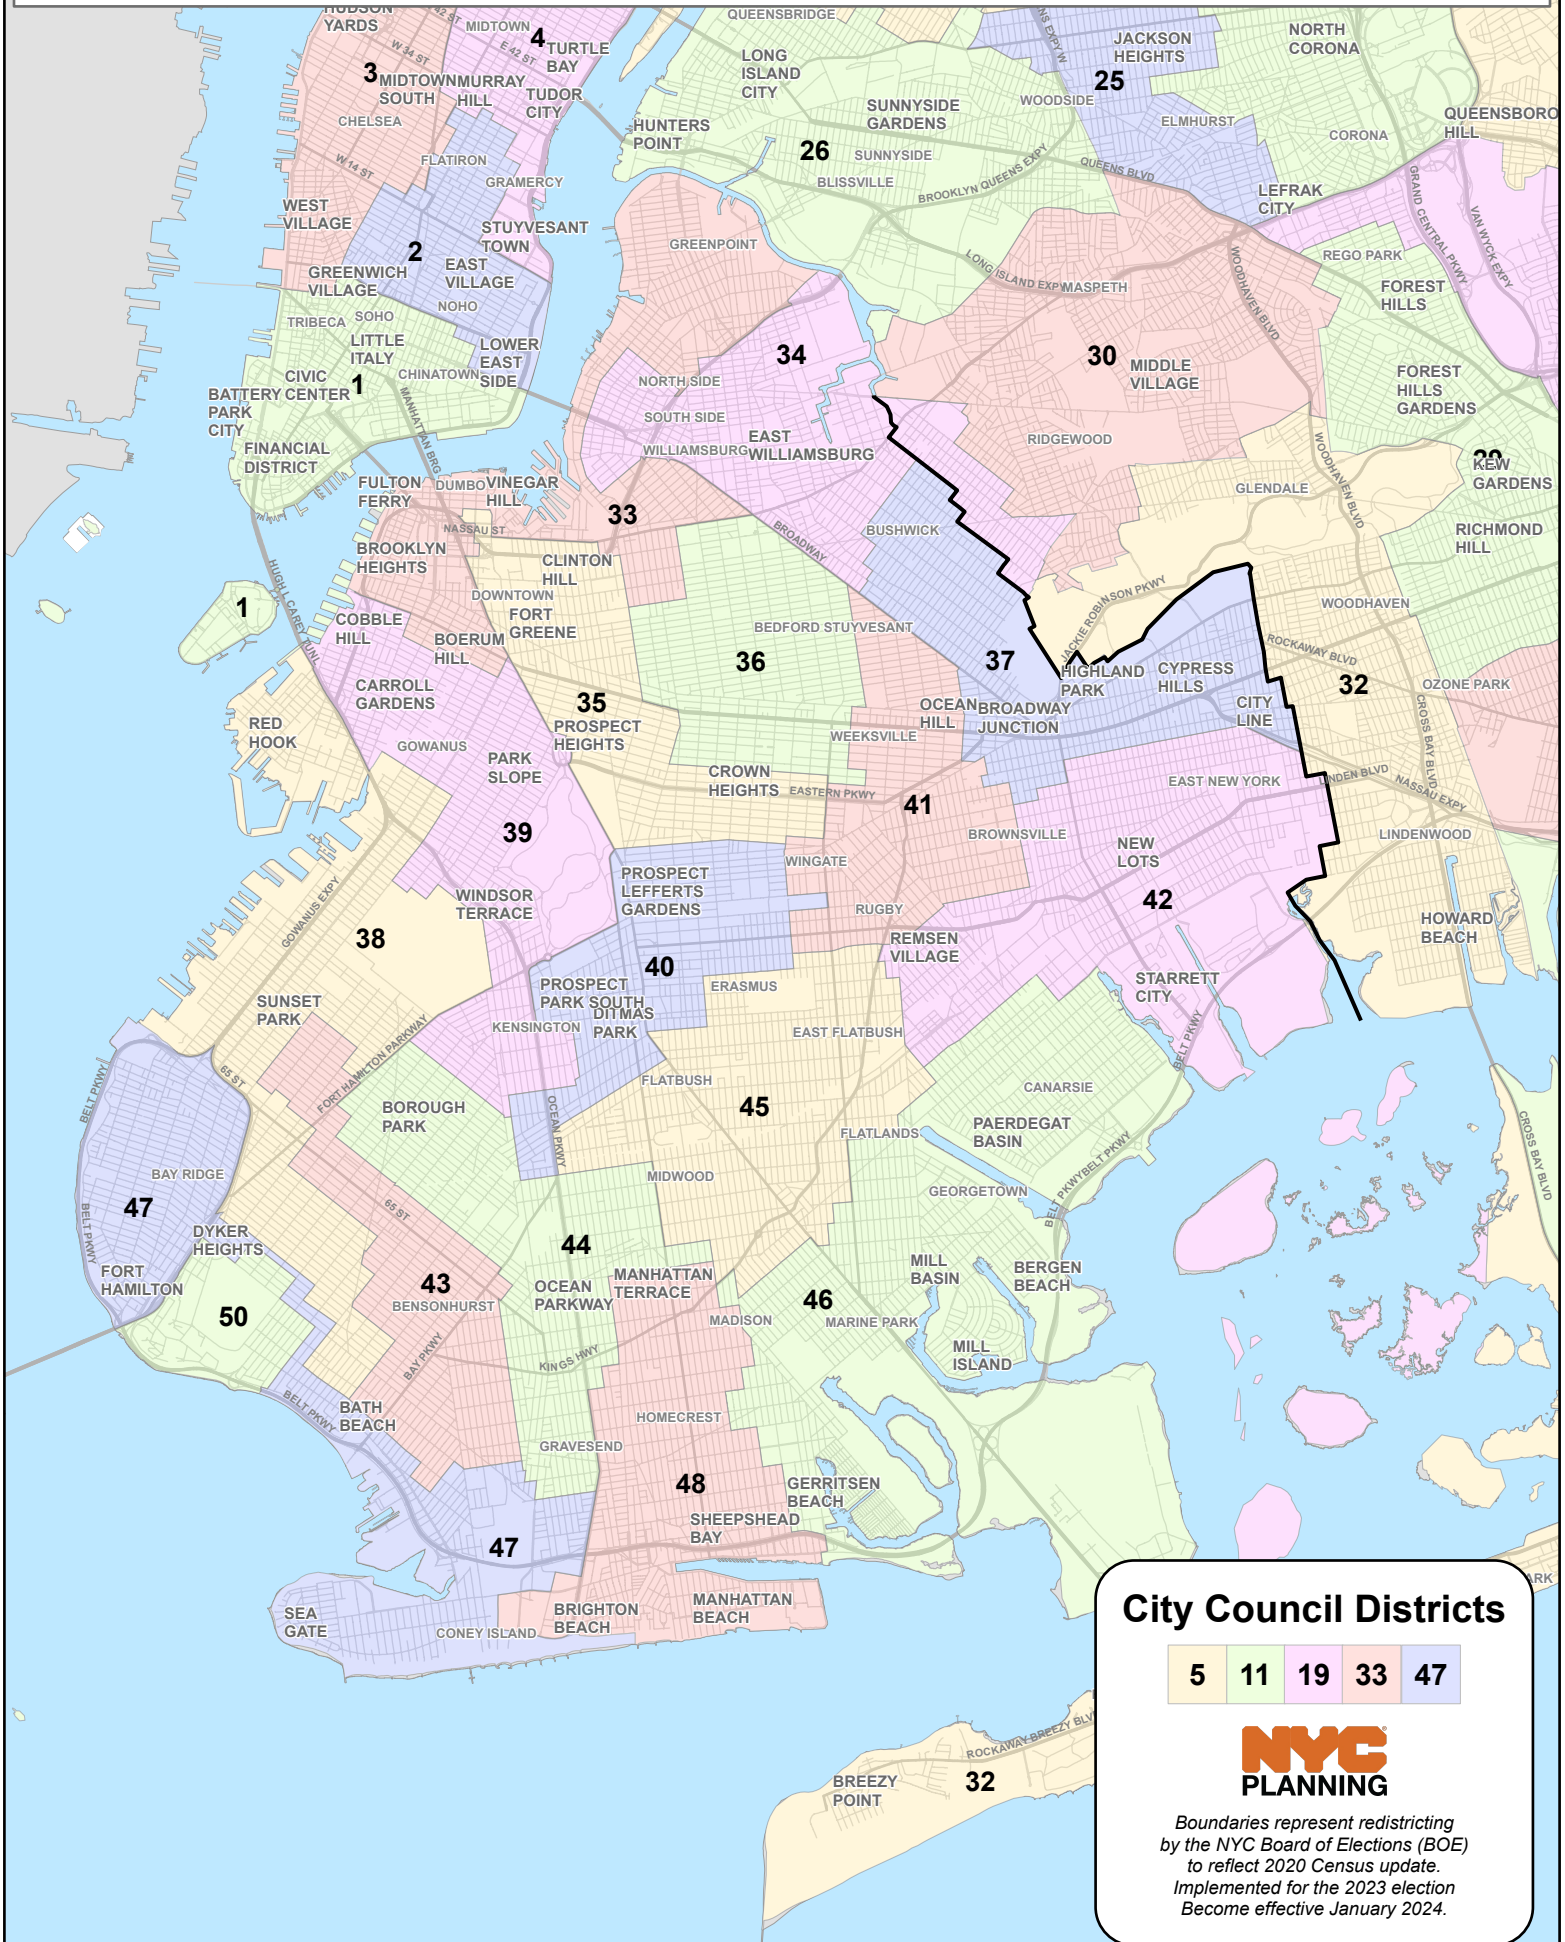

# Bronx - City Council Districts

**City Council Districts**

5	11	19	33	47
---	----	----	----	----

**NYC PLANNING**

*Boundaries represent redistricting by the NYC Board of Elections (BOE) to reflect 2020 Census update. Implemented for the 2023 election. Become effective January 2024.*

# Brooklyn - City Council Districts

**City Council Districts**

5	11	19	33	47
---	----	----	----	----

**NYC PLANNING**

*Boundaries represent redistricting by the NYC Board of Elections (BOE) to reflect 2020 Census update. Implemented for the 2023 election. Become effective January 2024.*

# Manhattan - City Council Districts

**City Council Districts**

5 11 19 33 47

**NYC PLANNING**

*Boundaries represent redistricting by the NYC Board of Elections (BOE) to reflect 2020 Census update. Implemented for the 2023 election. Become effective January 2024.*

## City Council Districts

- 5
- 11
- 19
- 33
- 47

Boundaries represent redistricting by the NYC Board of Elections (BOE) to reflect 2020 Census update. Implemented for the 2023 election. Become effective January 2024.