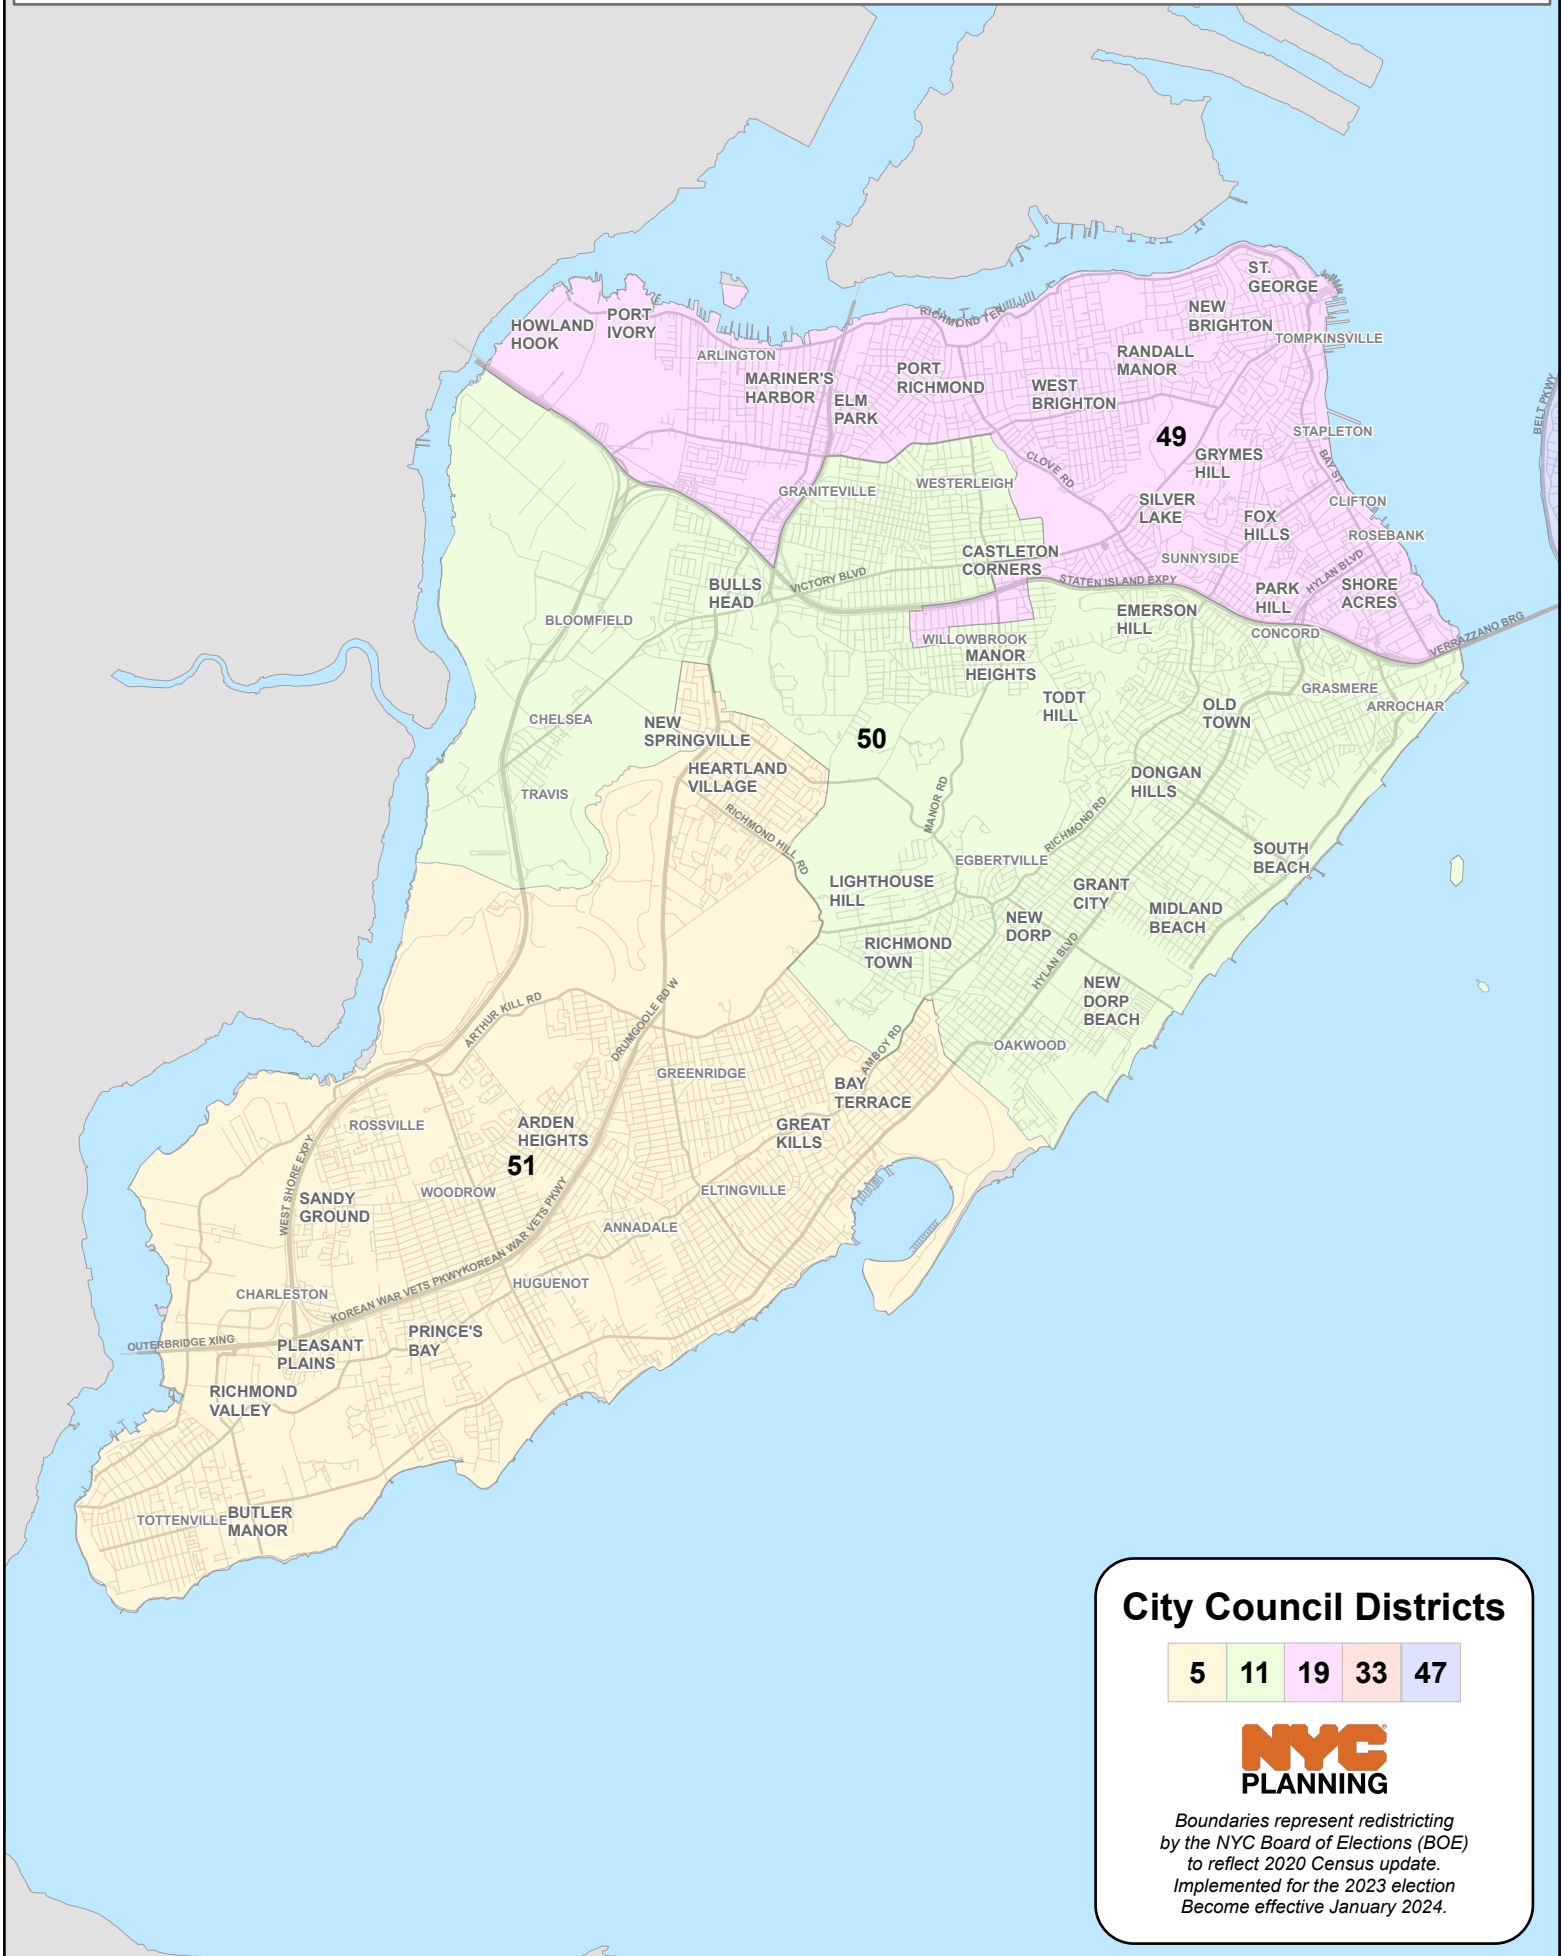

# Brooklyn - City Council Districts

**City Council Districts**

5	11	19	33	47
---	----	----	----	----

**NYC PLANNING**

*Boundaries represent redistricting by the NYC Board of Elections (BOE) to reflect 2020 Census update. Implemented for the 2023 election. Become effective January 2024.*

# Queens - City Council Districts

## City Council Districts

- 5
- 11
- 19
- 33
- 47

Boundaries represent redistricting by the NYC Board of Elections (BOE) to reflect 2020 Census update. Implemented for the 2023 election. Become effective January 2024.

## City Council Districts

5 11 19 33 47

Boundaries represent redistricting by the NYC Board of Elections (BOE) to reflect 2020 Census update. Implemented for the 2023 election. Become effective January 2024.