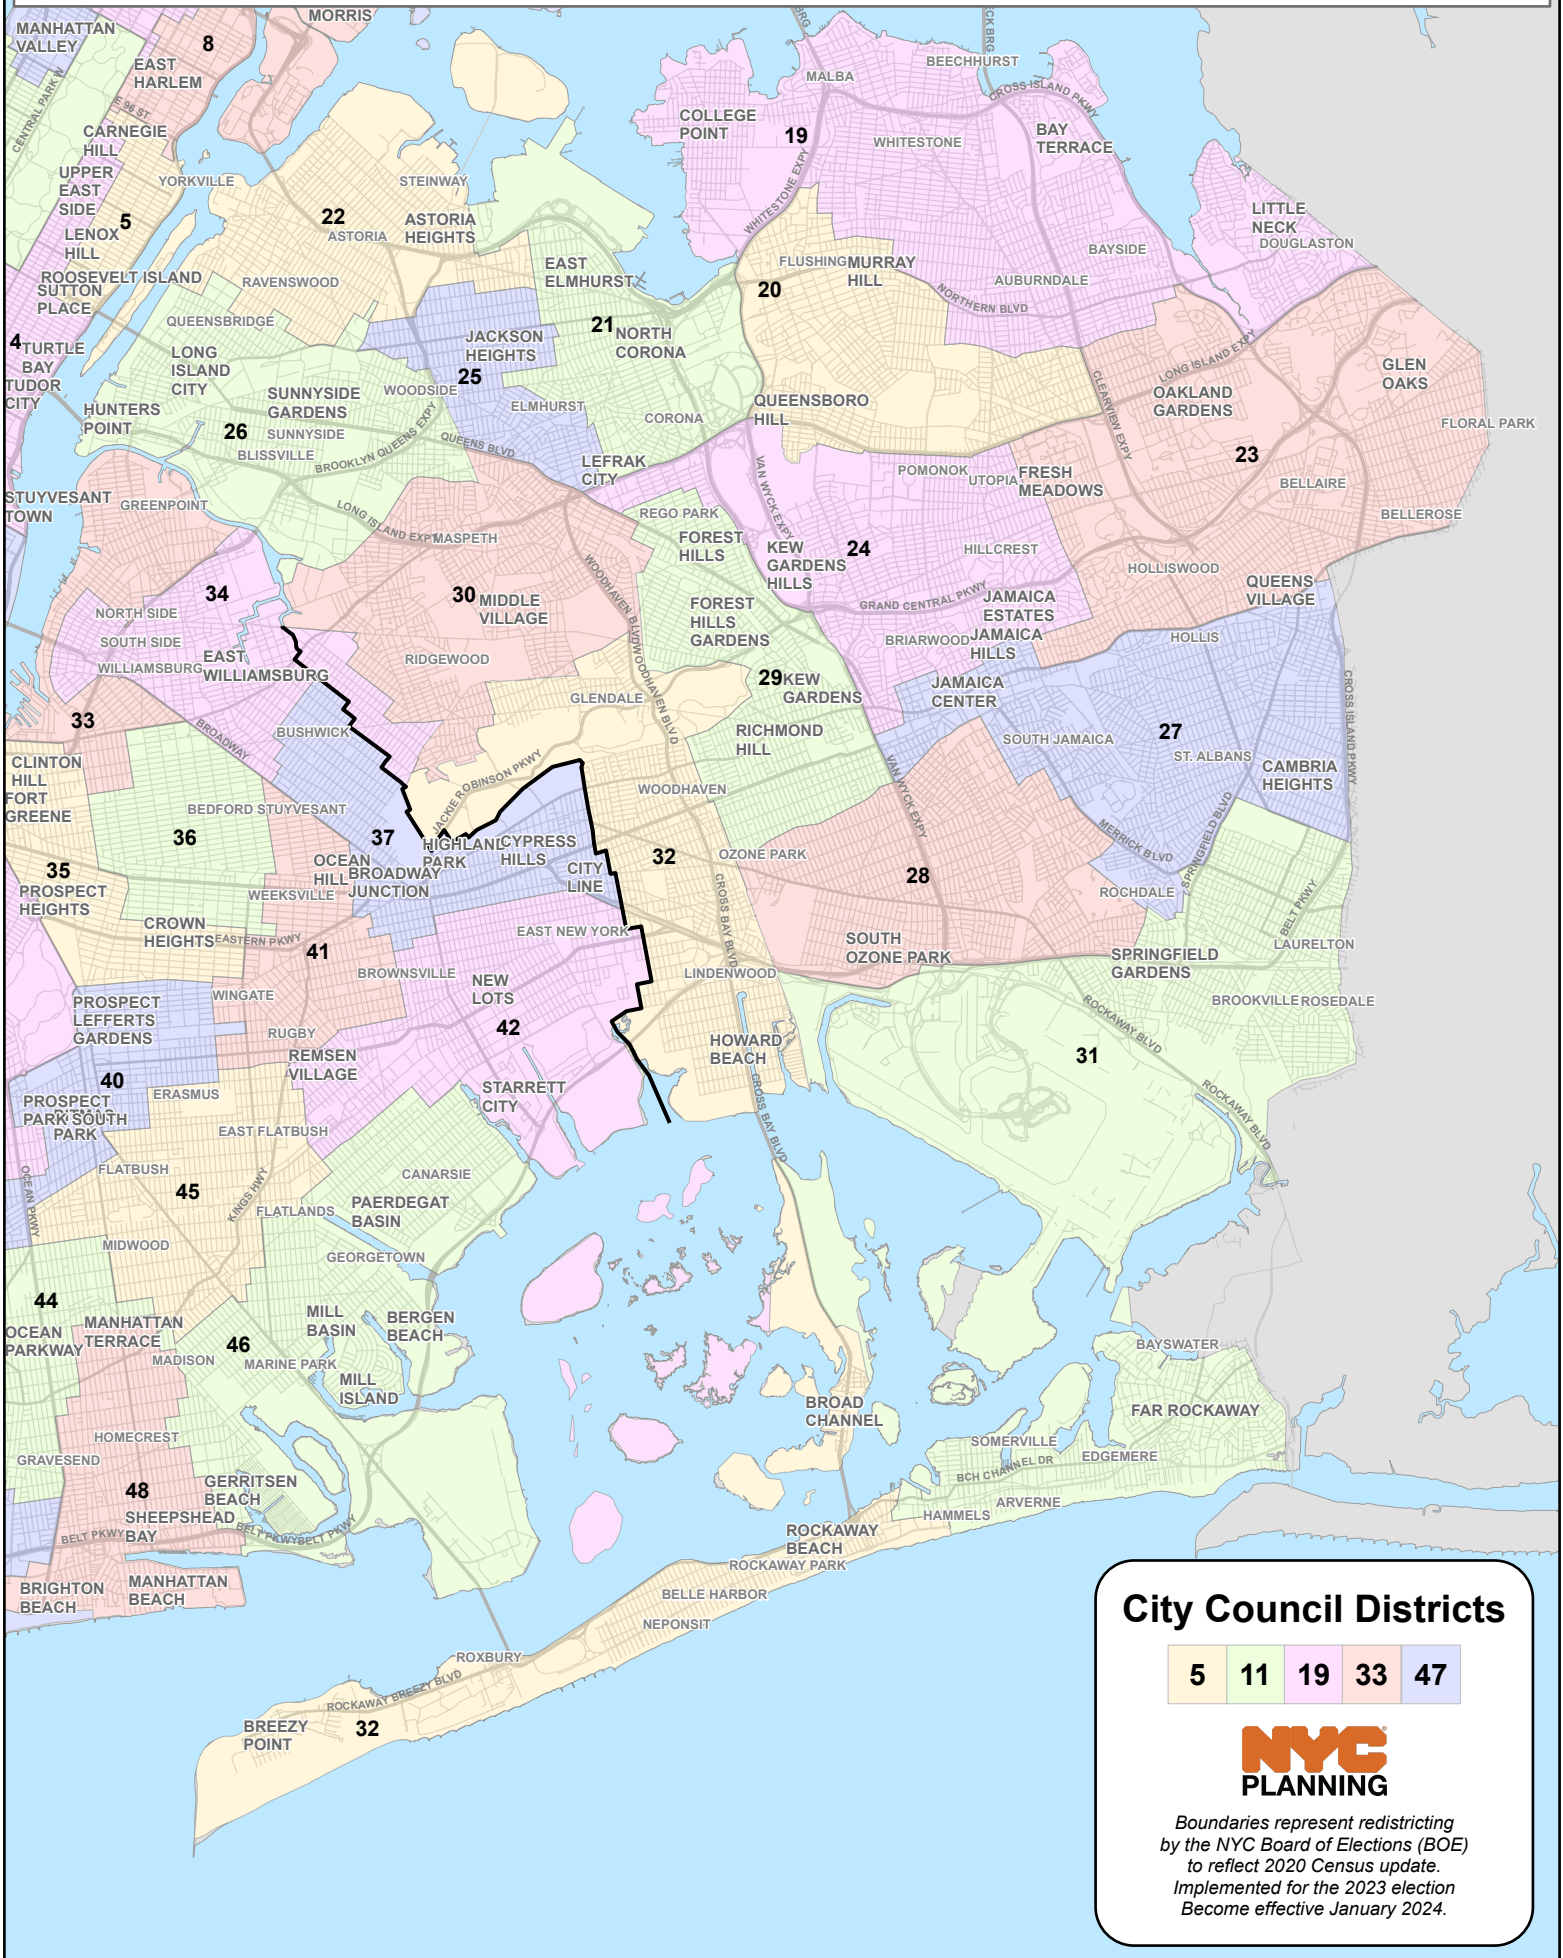

# Brooklyn - City Council Districts

**City Council Districts**

5	11	19	33	47
---	----	----	----	----

**NYC PLANNING**

*Boundaries represent redistricting by the NYC Board of Elections (BOE) to reflect 2020 Census update. Implemented for the 2023 election. Become effective January 2024.*

# Manhattan - City Council Districts

**City Council Districts**

5 11 19 33 47

**NYC PLANNING**

*Boundaries represent redistricting by the NYC Board of Elections (BOE) to reflect 2020 Census update. Implemented for the 2023 election. Become effective January 2024.*

# Queens - City Council Districts

## City Council Districts

- 5
- 11
- 19
- 33
- 47

Boundaries represent redistricting by the NYC Board of Elections (BOE) to reflect 2020 Census update. Implemented for the 2023 election. Become effective January 2024.