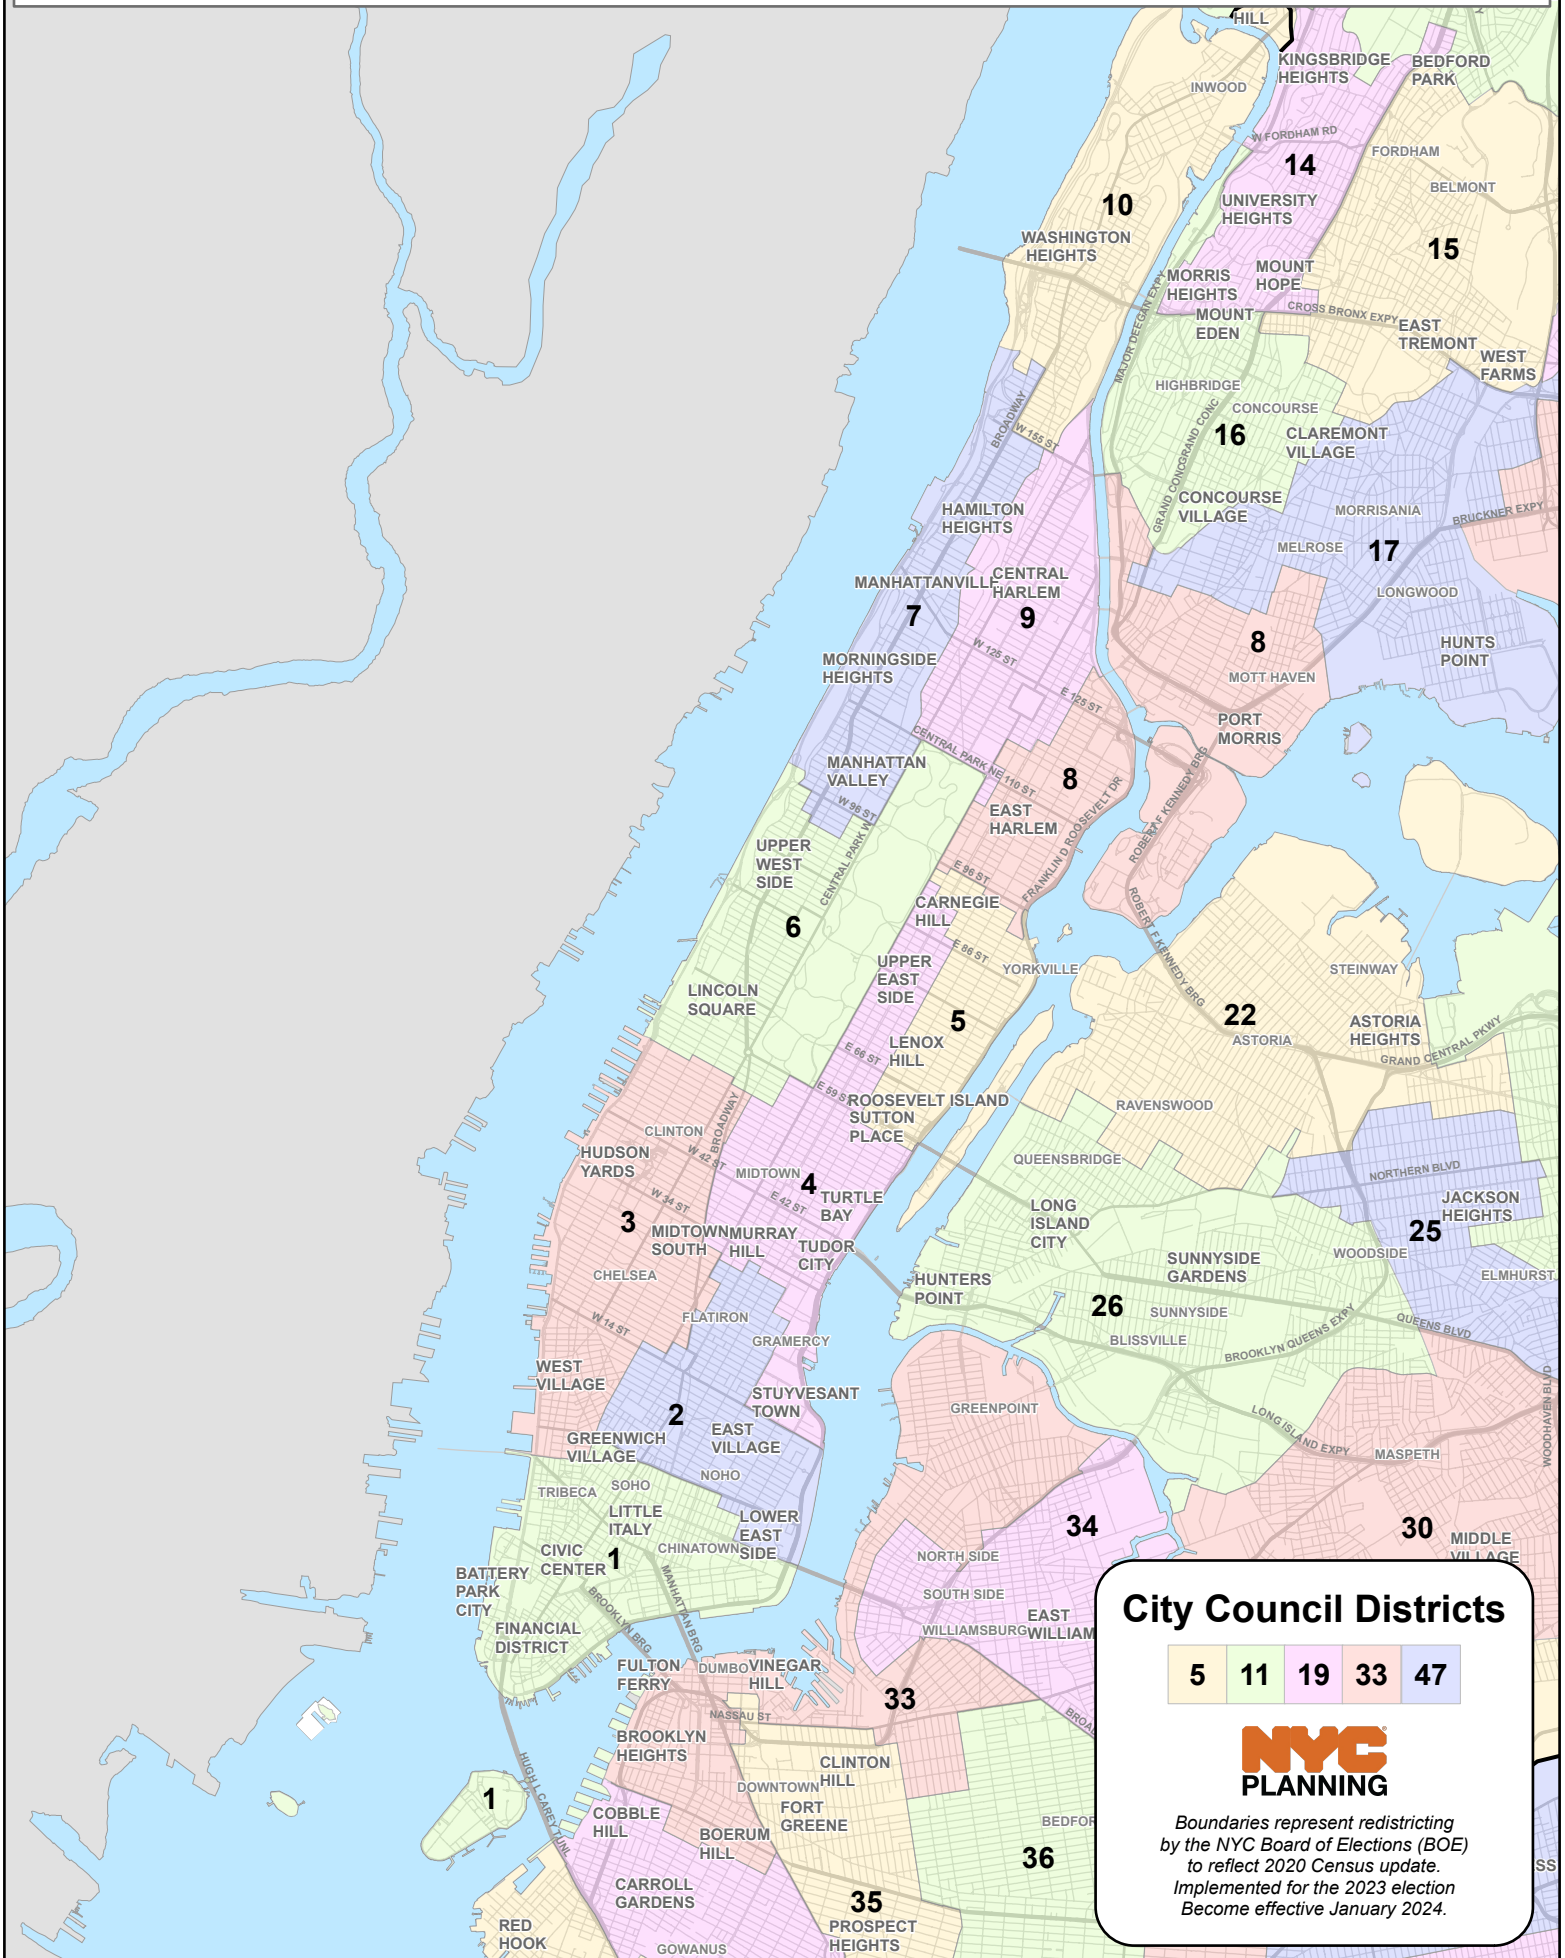

# Bronx - City Council Districts

**City Council Districts**

5	11	19	33	47
---	----	----	----	----

**NYC PLANNING**

*Boundaries represent redistricting by the NYC Board of Elections (BOE) to reflect 2020 Census update. Implemented for the 2023 election. Become effective January 2024.*

# Brooklyn - City Council Districts

**City Council Districts**

5	11	19	33	47
---	----	----	----	----

**NYC PLANNING**

*Boundaries represent redistricting by the NYC Board of Elections (BOE) to reflect 2020 Census update. Implemented for the 2023 election. Become effective January 2024.*

# Manhattan - City Council Districts

**City Council Districts**

5 11 19 33 47

**NYC PLANNING**

*Boundaries represent redistricting by the NYC Board of Elections (BOE) to reflect 2020 Census update. Implemented for the 2023 election. Become effective January 2024.*

## City Council Districts

- 5
- 11
- 19
- 33
- 47

Boundaries represent redistricting by the NYC Board of Elections (BOE) to reflect 2020 Census update. Implemented for the 2023 election. Become effective January 2024.