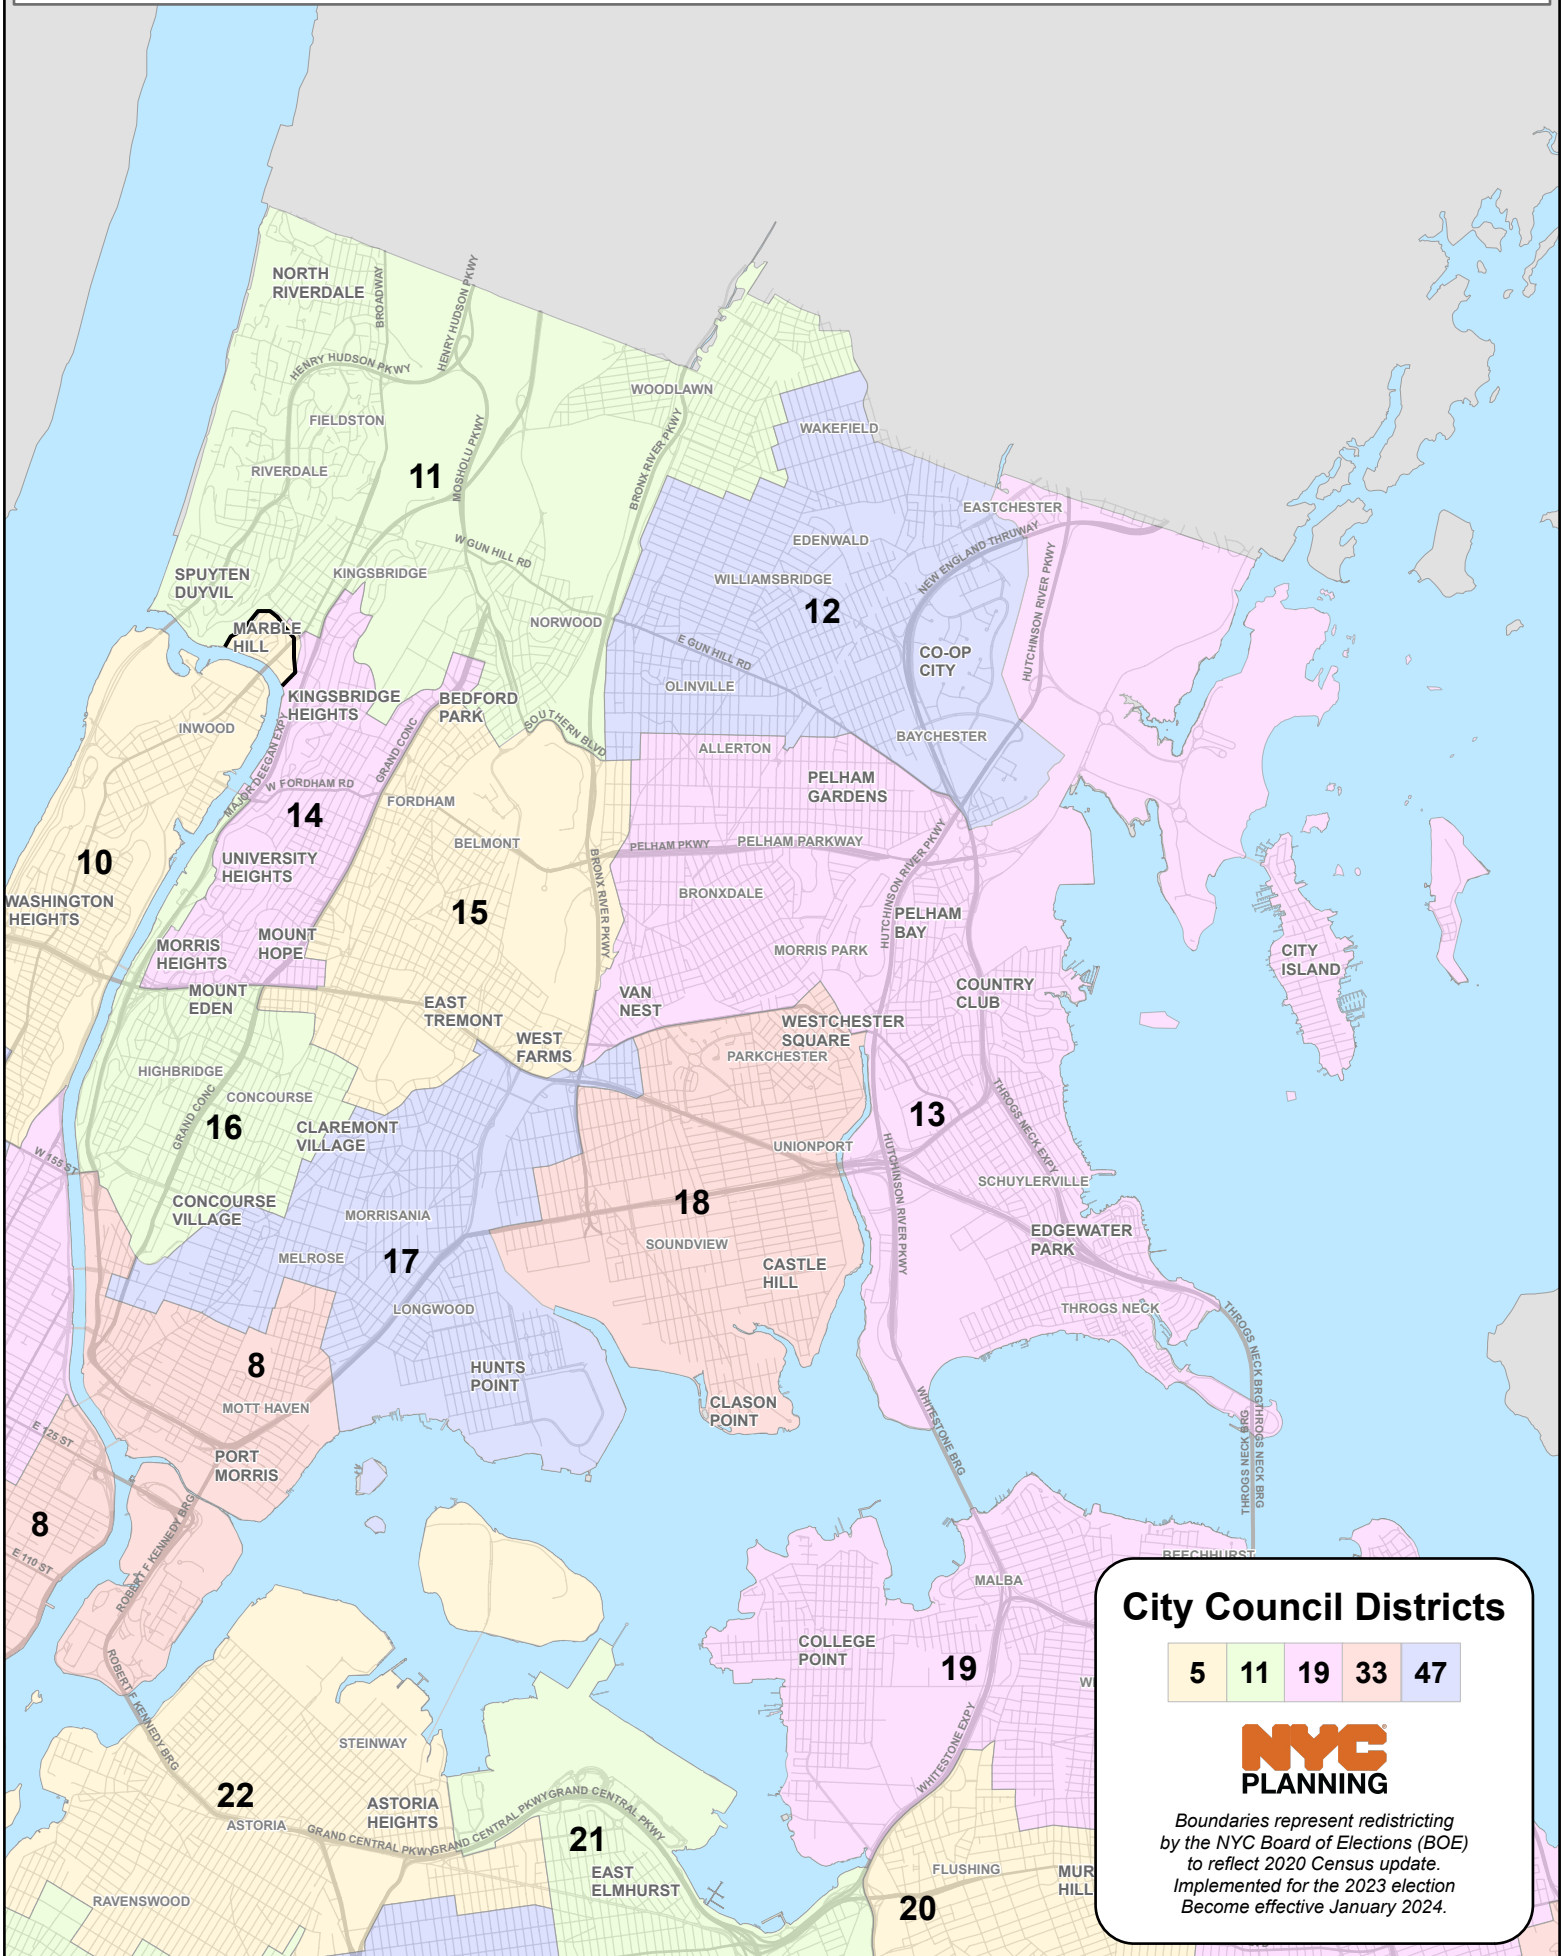

# Bronx - City Council Districts

**City Council Districts**

5	11	19	33	47
---	----	----	----	----

**NYC PLANNING**

*Boundaries represent redistricting by the NYC Board of Elections (BOE) to reflect 2020 Census update. Implemented for the 2023 election. Become effective January 2024.*

# Brooklyn - City Council Districts

**City Council Districts**

5	11	19	33	47
---	----	----	----	----

**NYC PLANNING**

*Boundaries represent redistricting by the NYC Board of Elections (BOE) to reflect 2020 Census update. Implemented for the 2023 election. Become effective January 2024.*

# Manhattan - City Council Districts

**City Council Districts**

5 11 19 33 47

**NYC PLANNING**

*Boundaries represent redistricting by the NYC Board of Elections (BOE) to reflect 2020 Census update. Implemented for the 2023 election. Become effective January 2024.*

## City Council Districts

- 5
- 11
- 19
- 33
- 47

Boundaries represent redistricting by the NYC Board of Elections (BOE) to reflect 2020 Census update. Implemented for the 2023 election. Become effective January 2024.