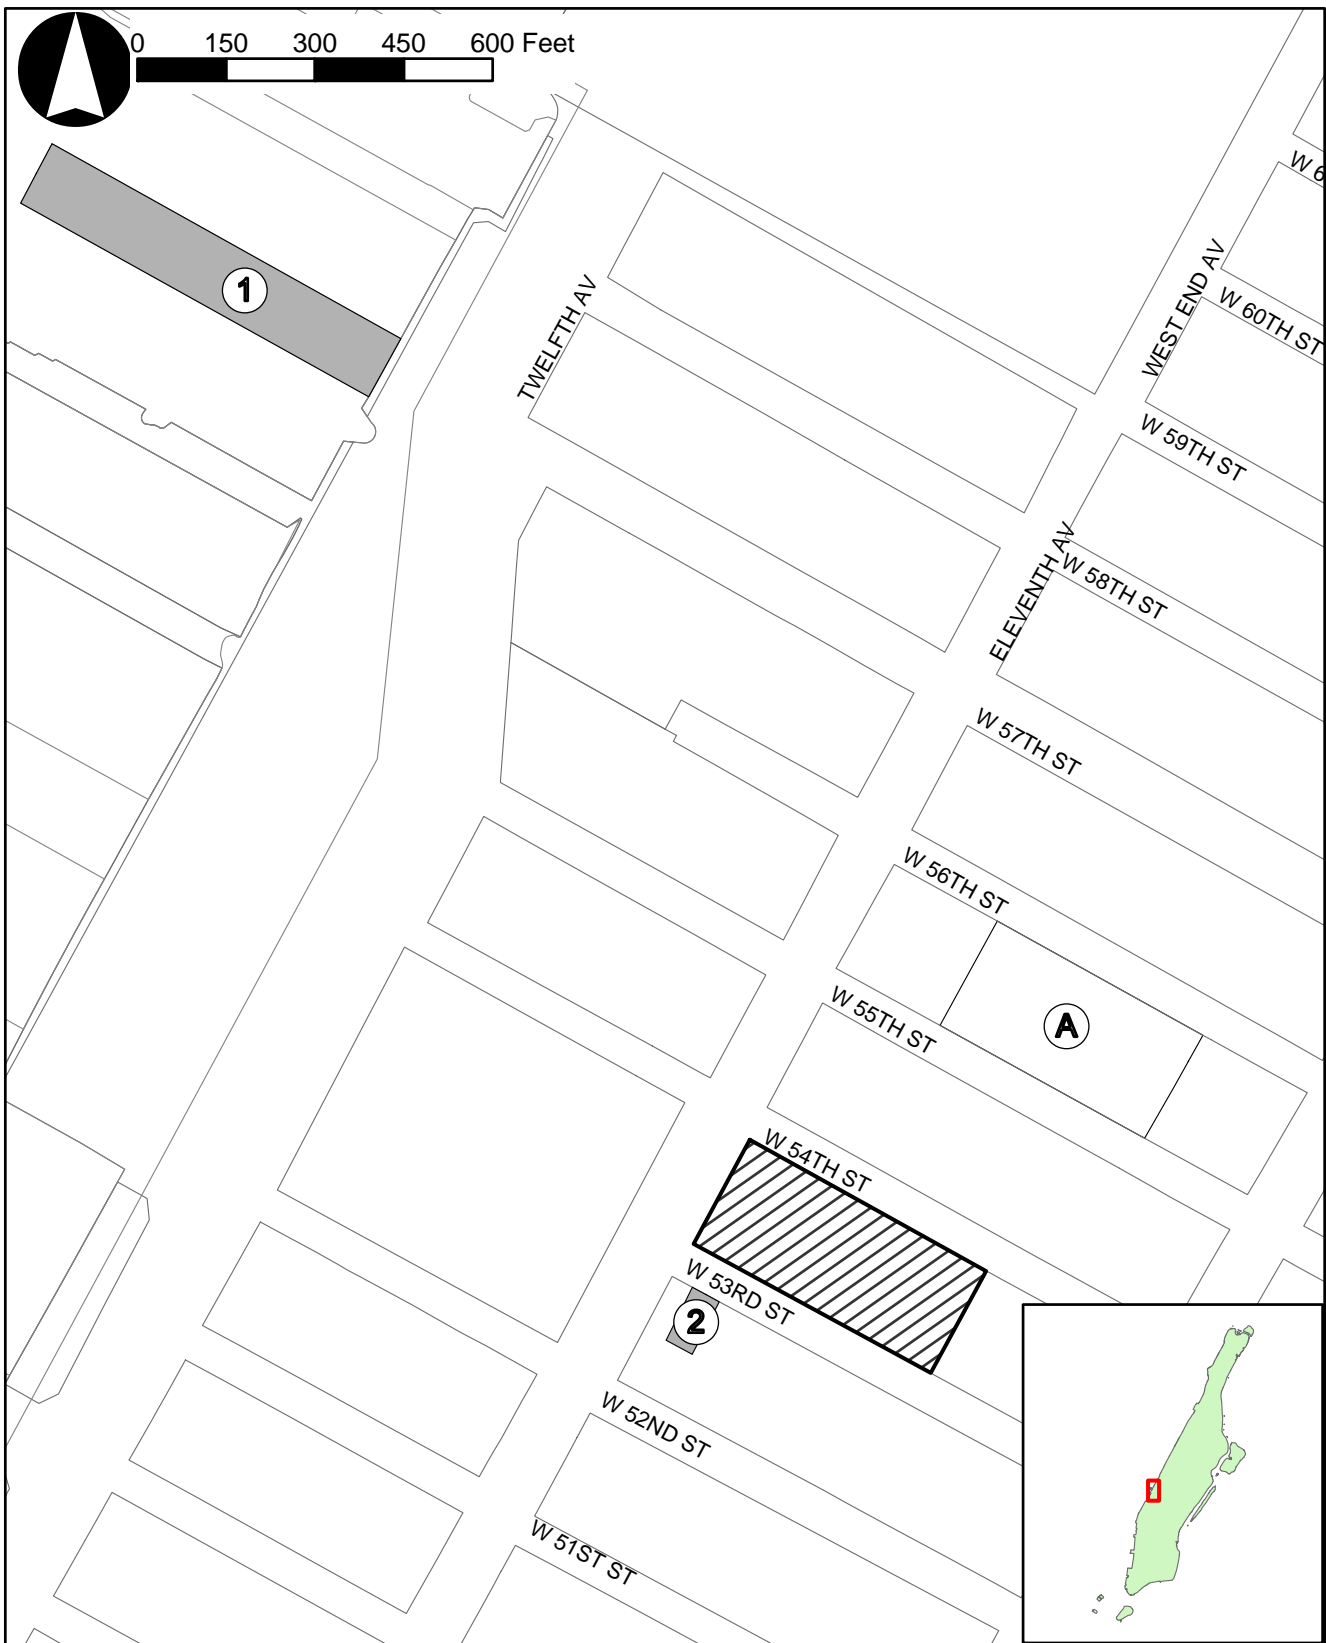

Legend

 Project Site	 Open Space Study Area
 Half Mile Radius	 Open Space (refer to Table 5-3)

Legend

 Project Site	 New Open Space Resource (refer to Table 5-6)
	 Removed Open Space Resource (refer to Table 5-6)