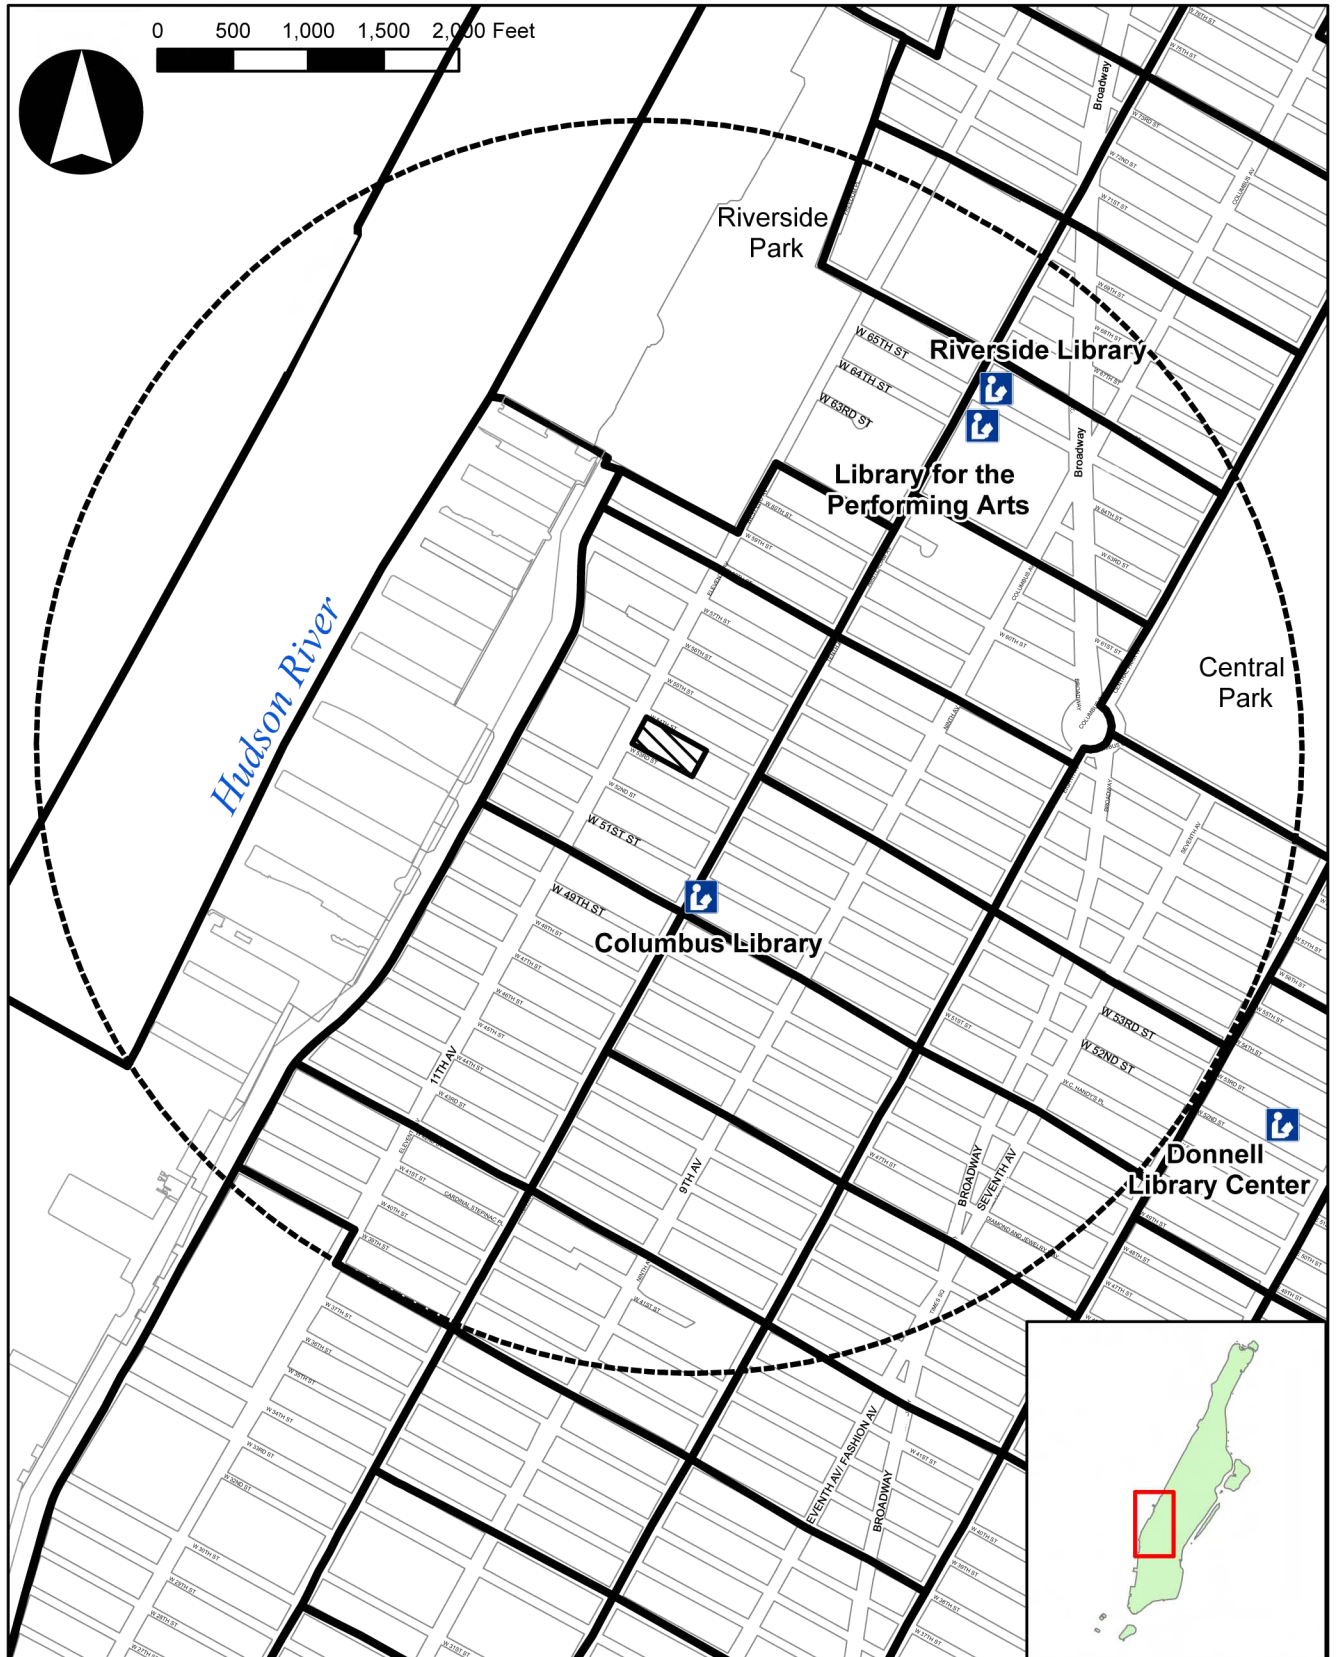

**Legend**

	Project Site		Hospital
	One Mile Radius		NYPD Station House
			FDNY Fire House

### Legend

-  Project Site
-  Library Study Area (Three-Quarter Mile Radius)
-  Public Library

**Legend**

	Project Site		Day Care Centers
	One Mile Radius		Head Start Centers