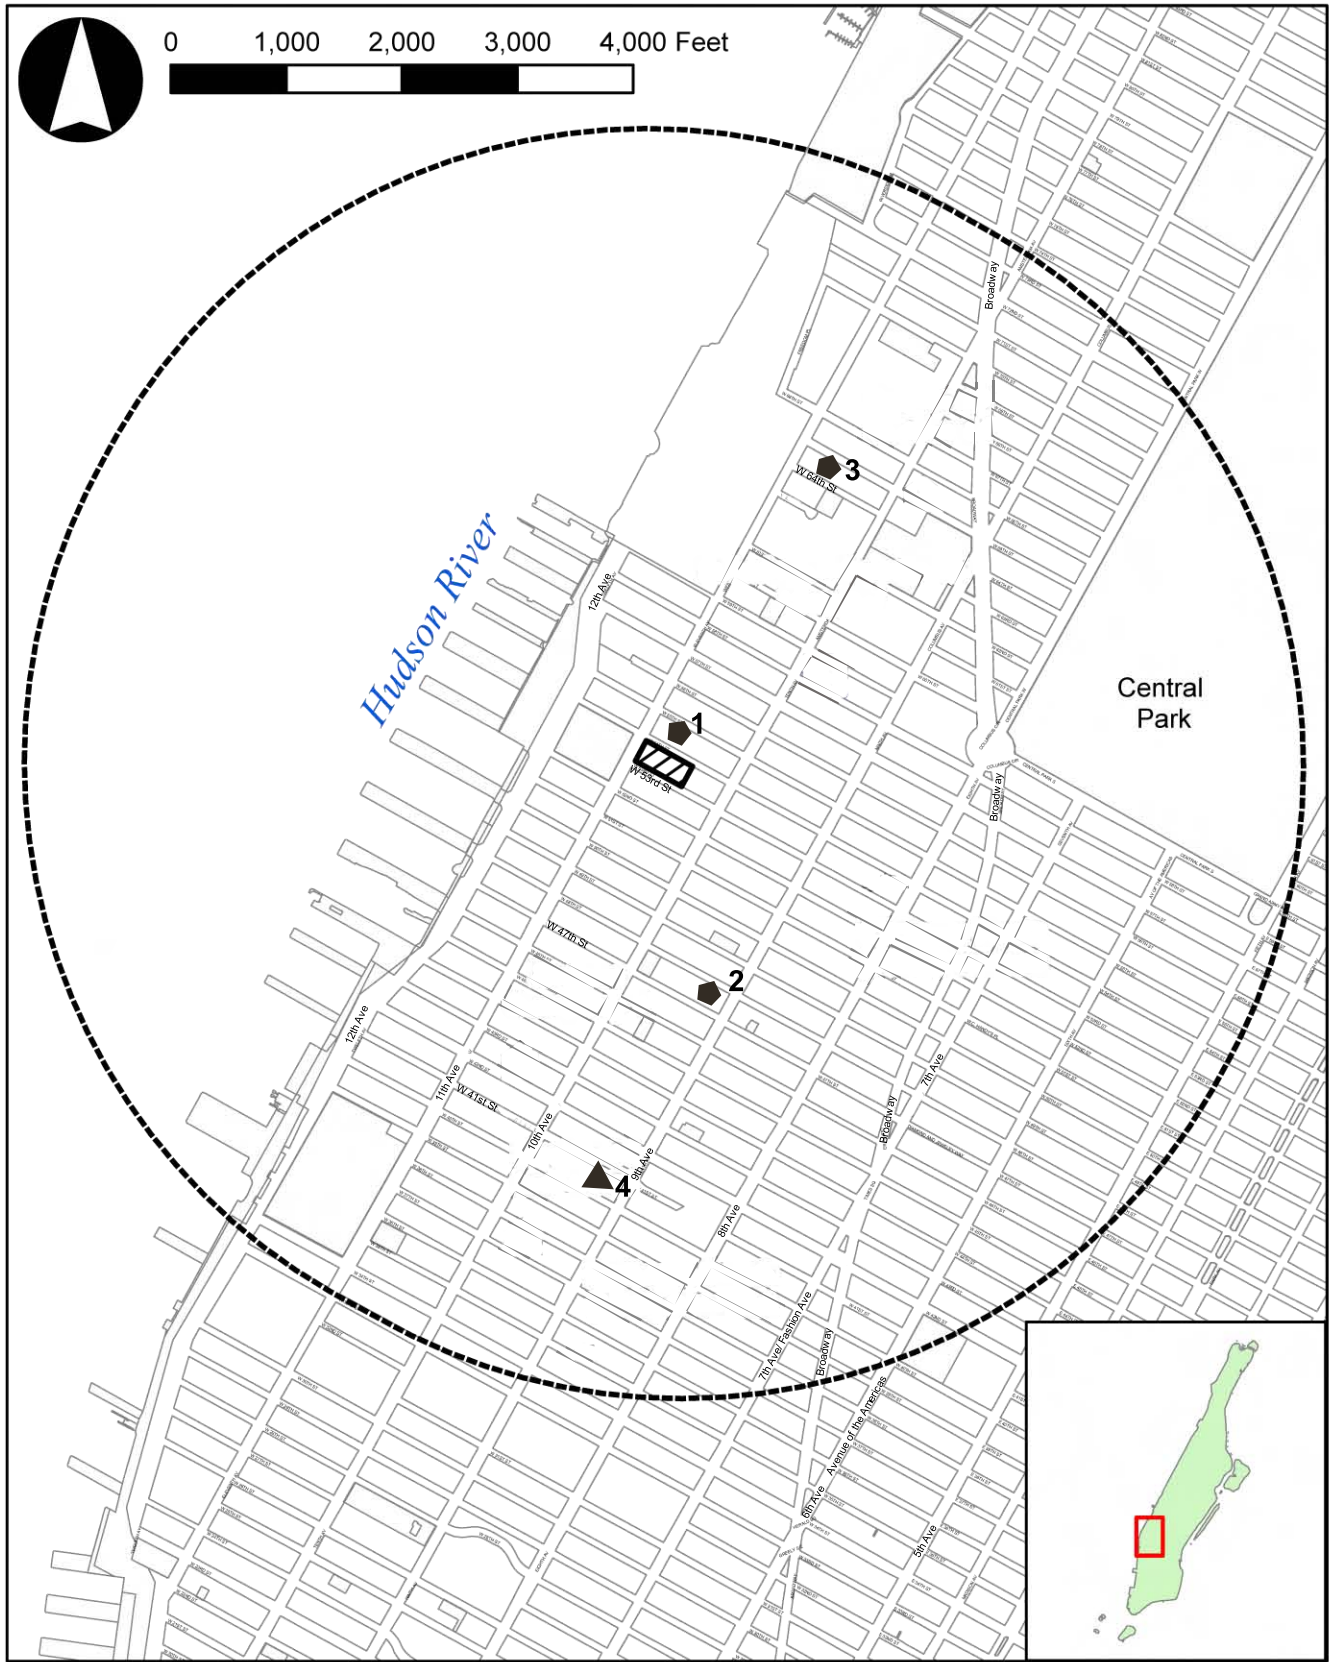

**Legend**

	Project Site		Hospital
	One Mile Radius		NYPD Station House
			FDNY Fire House

### Legend

-  Project Site
-  Library Study Area (Three-Quarter Mile Radius)
-  Public Library

**Legend**

	Project Site		Day Care Centers
	One Mile Radius		Head Start Centers