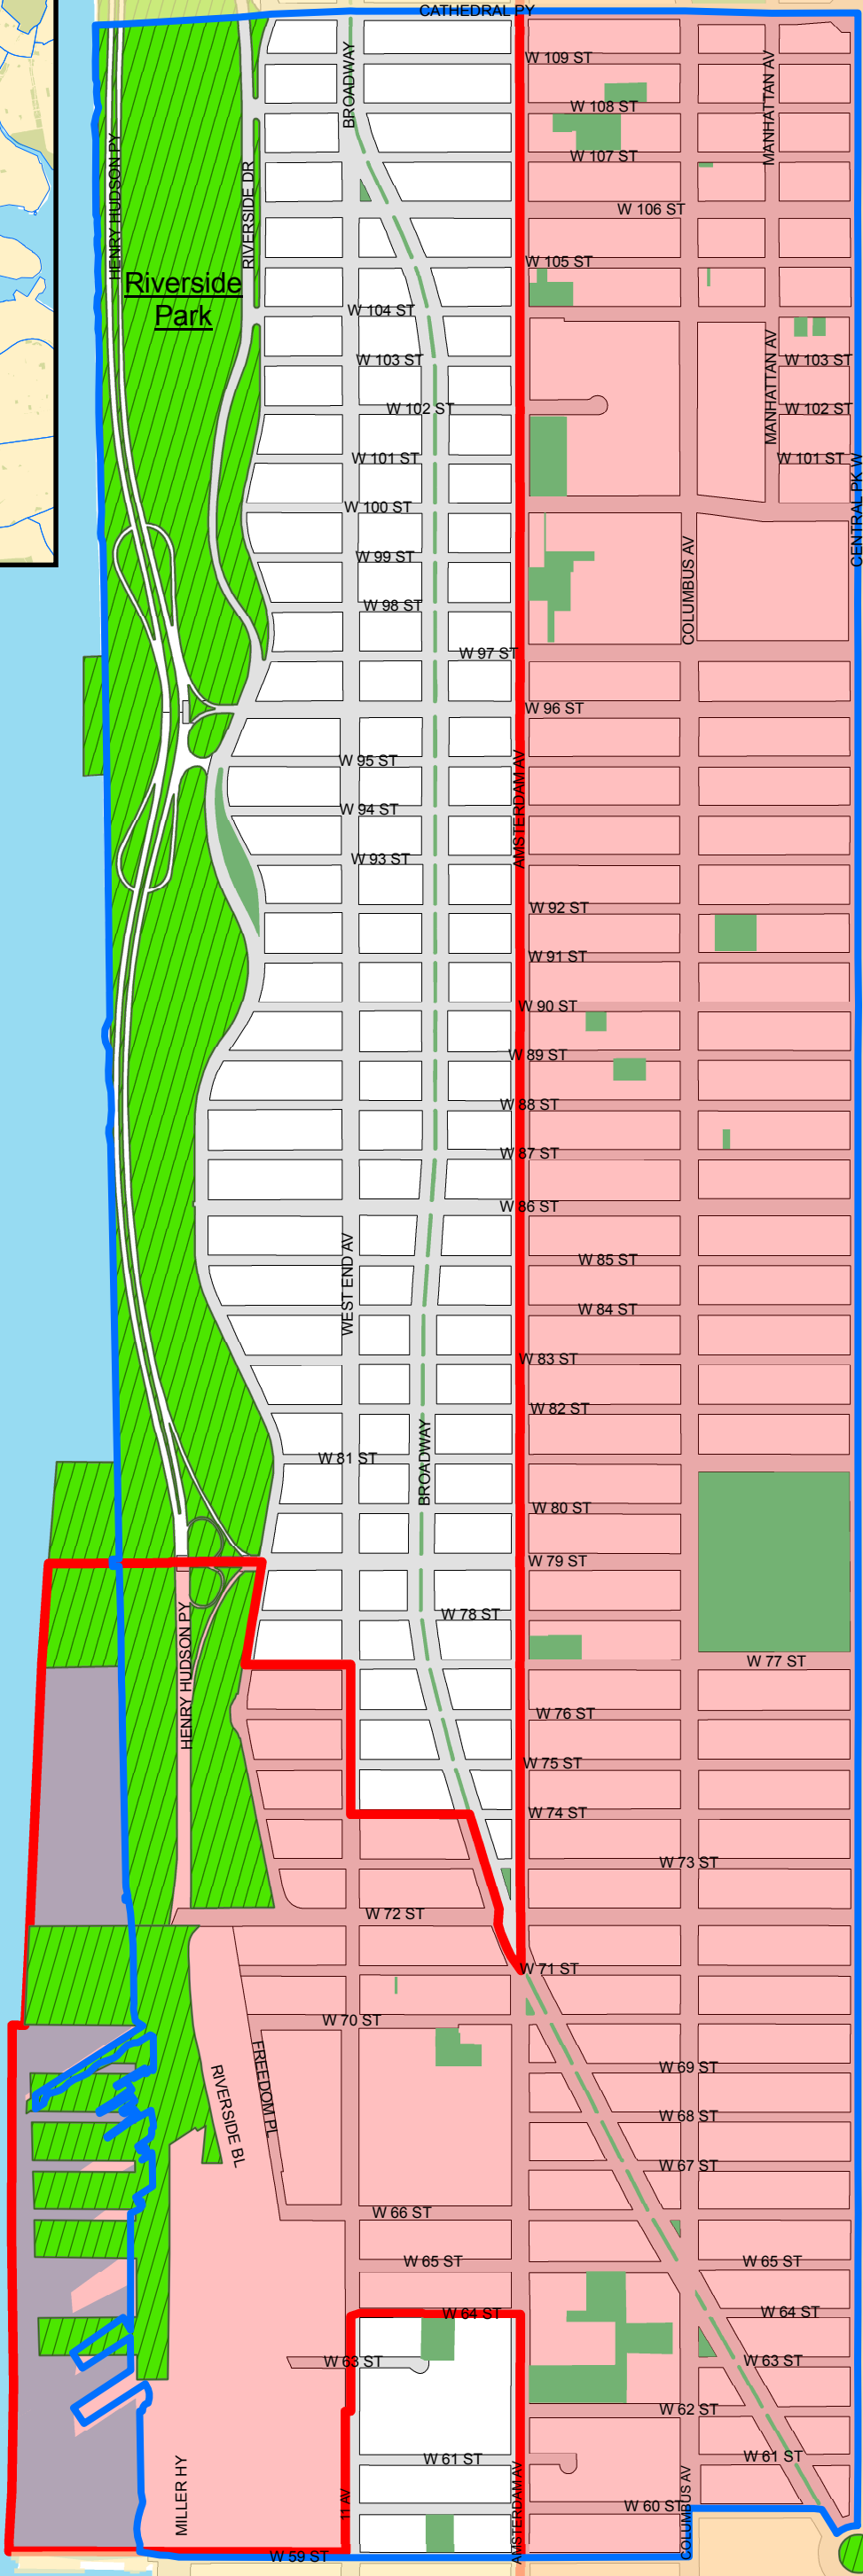

Manhattan Community District 7
Location Map

0 1 2 4 Miles

HUDSON RIVER

Riverside Park

Central Park

- New York City Parkland
- Well-Served Areas
- Regional Park
- Community District

New York City Parkland
Borough of Manhattan - Community District 7
Well-Served Areas

0 375 750 1,500 Feet