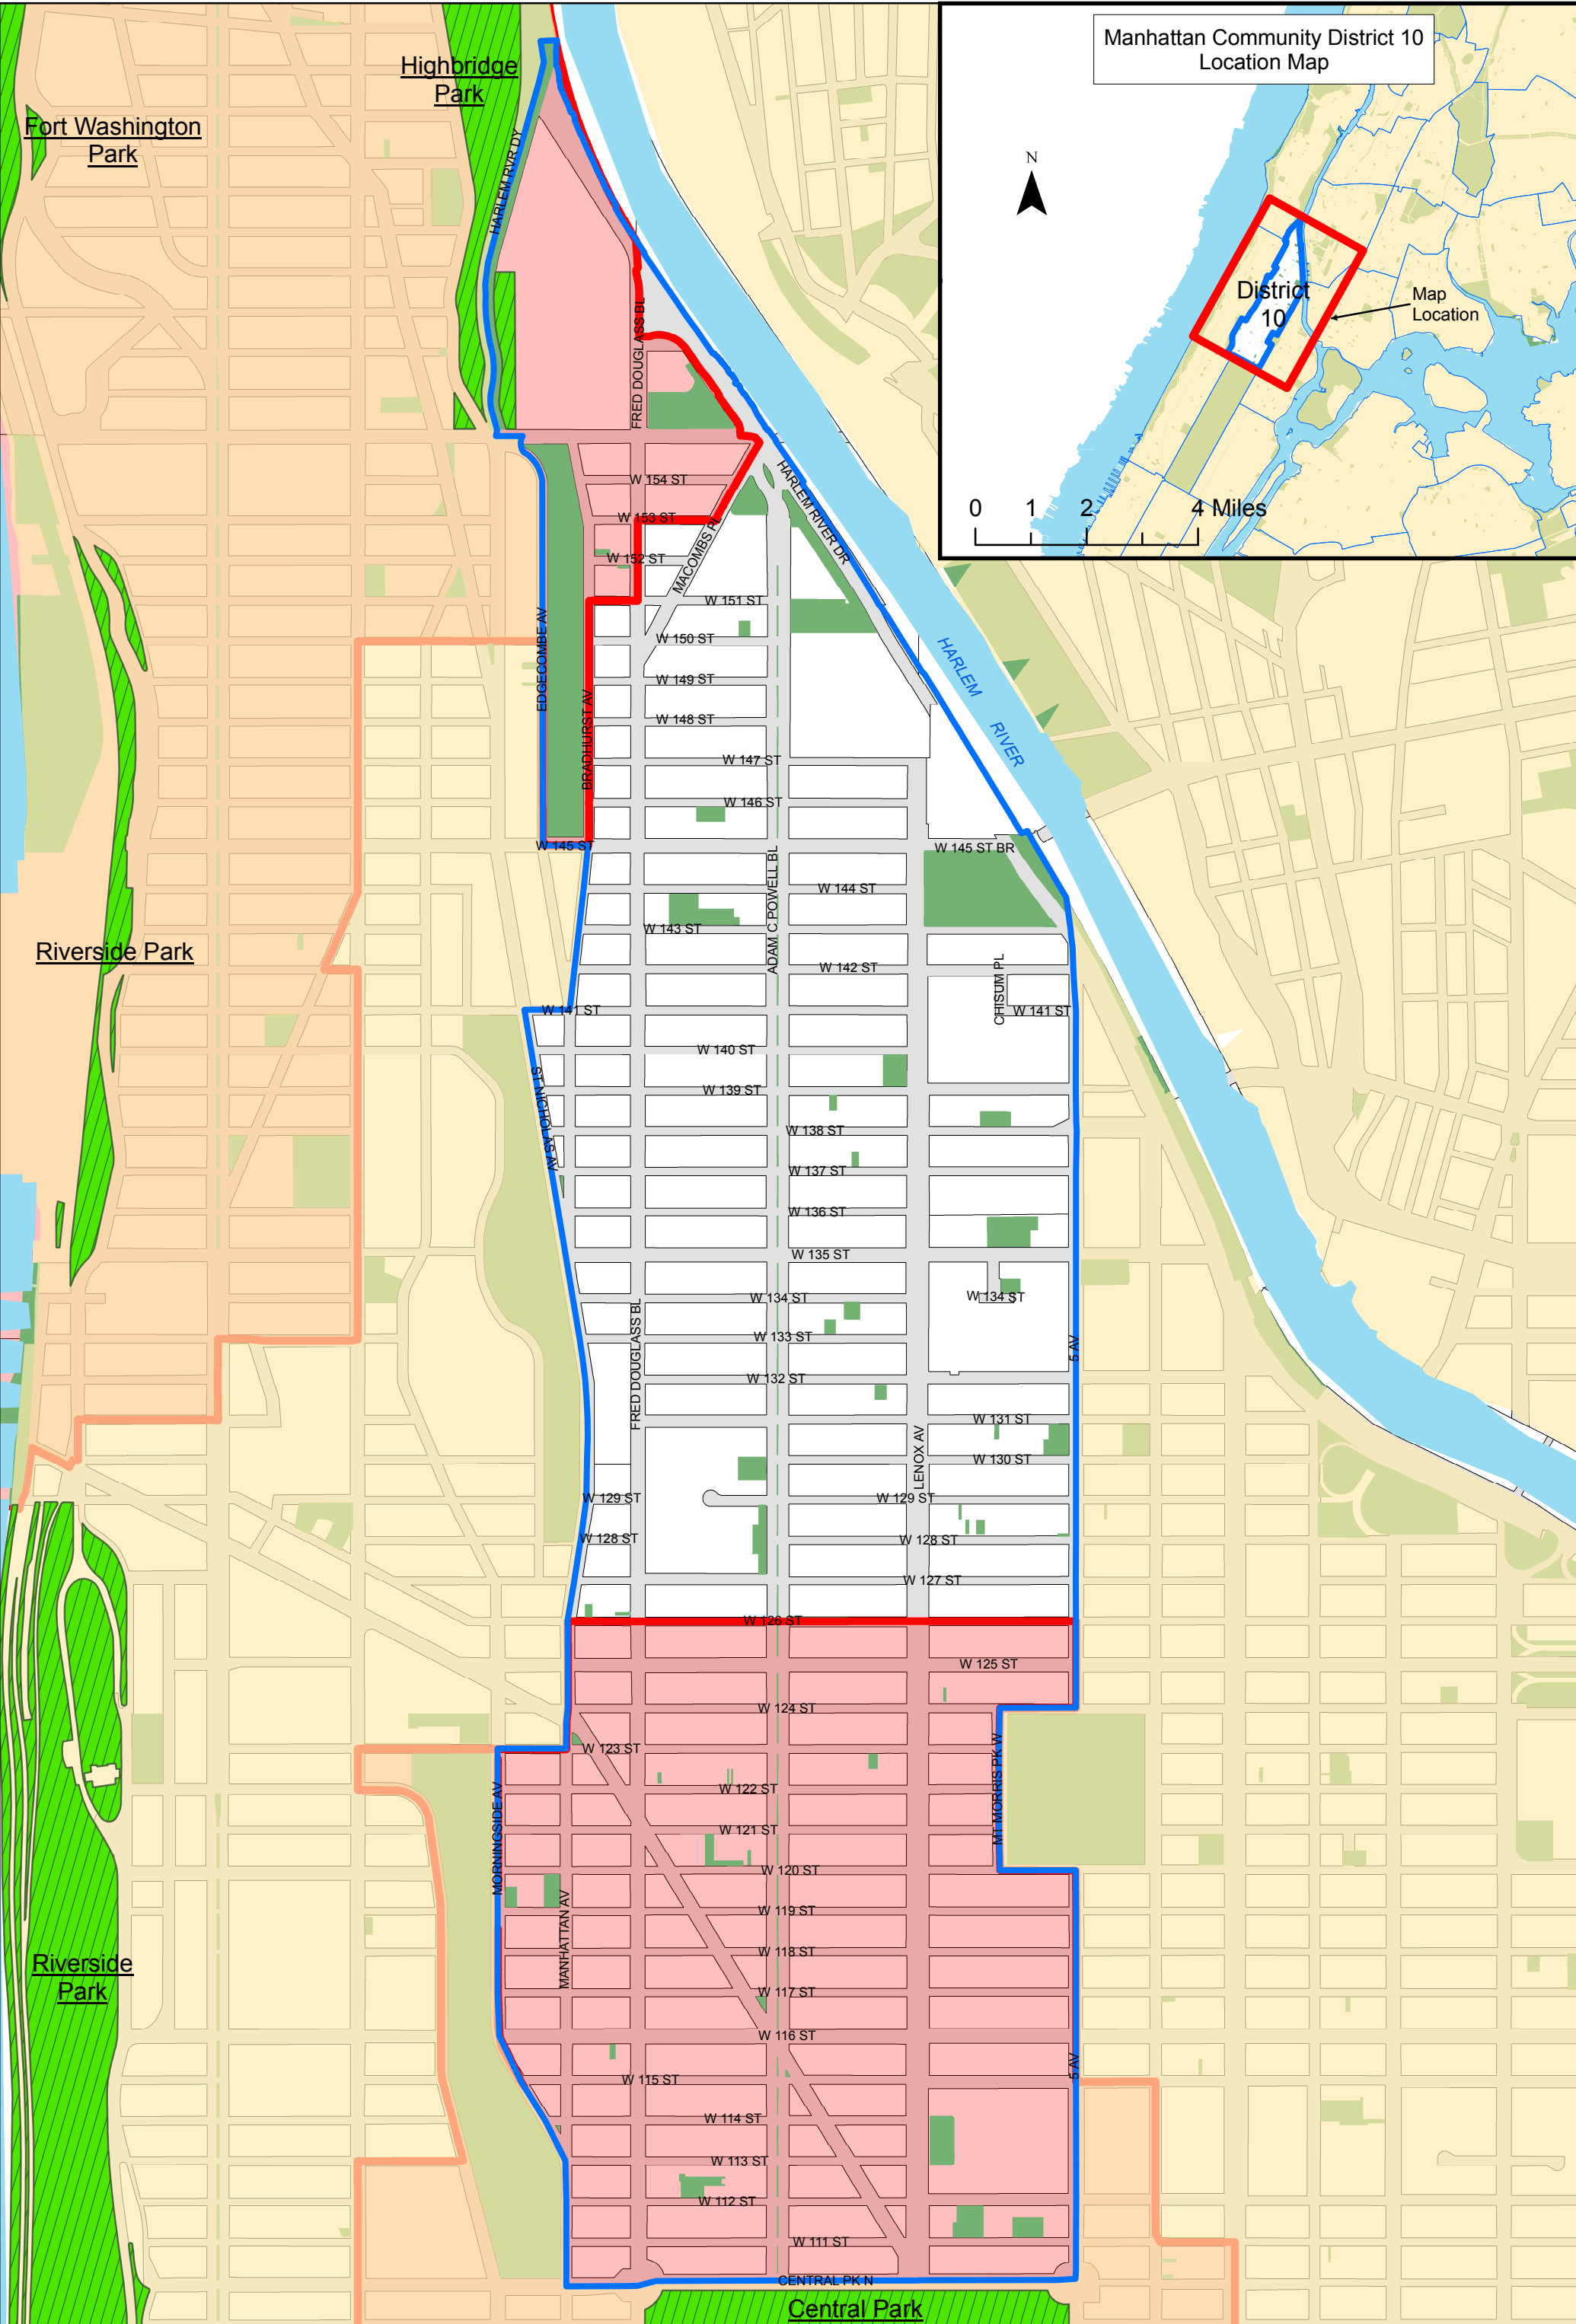

Manhattan Community District 10
Location Map

- New York City Parkland
- Well-Served Area
- Regional Park
- Community District

New York City Parkland
Borough of Manhattan - Community District 10
Well-Served Areas