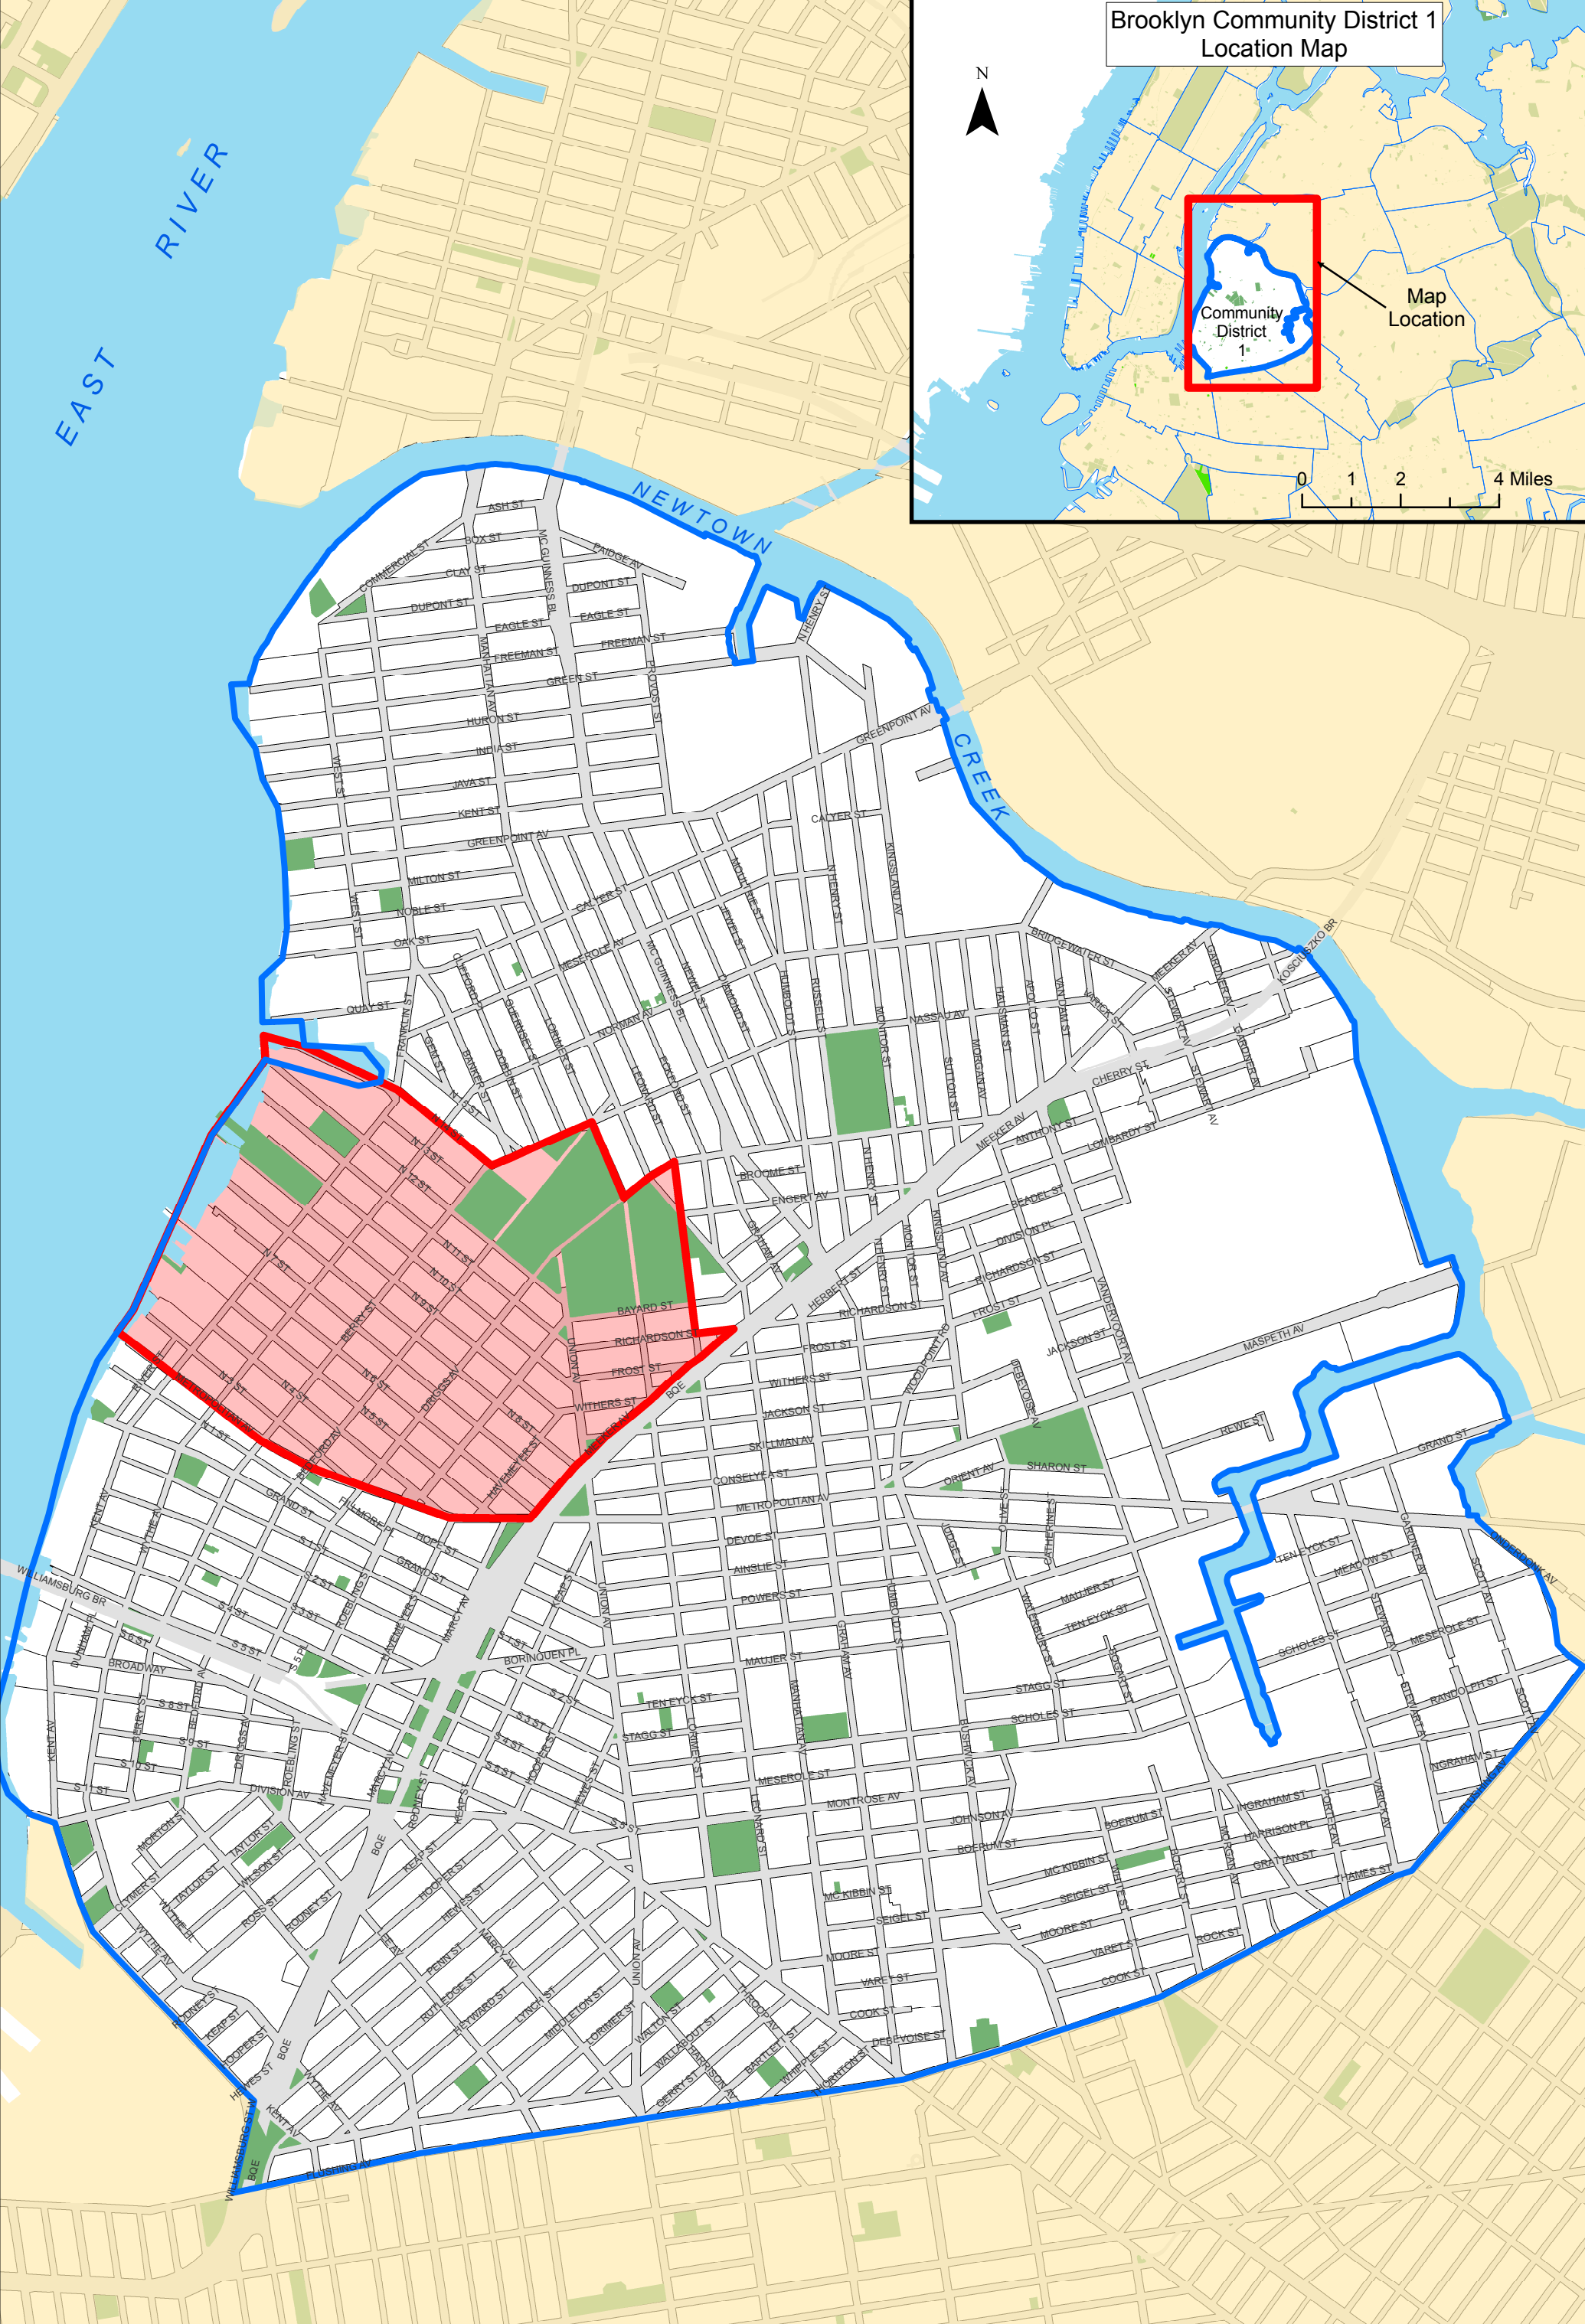

Brooklyn Community District 1
Location Map

- New York City Parkland
- Well-Served Area
- Regional Park
- Community District

New York City Parkland
Borough of Brooklyn
Community District 1
Well-Served Areas

0 625 1,250 2,500 Feet

N

City of New York Department of Parks and Recreation
Parklands Division
Adrian Benepe, Commissioner

(c) 2010 City of New York Department of Parks and Recreation. May not be reproduced without consent. This map has been prepared in whole or part using secondary data. Data accuracy is limited by the scale and accuracy of the original sources. Site-specific conditions should be field-verified. For legal accuracy, refer to the maps that established parks and acquisition maps.