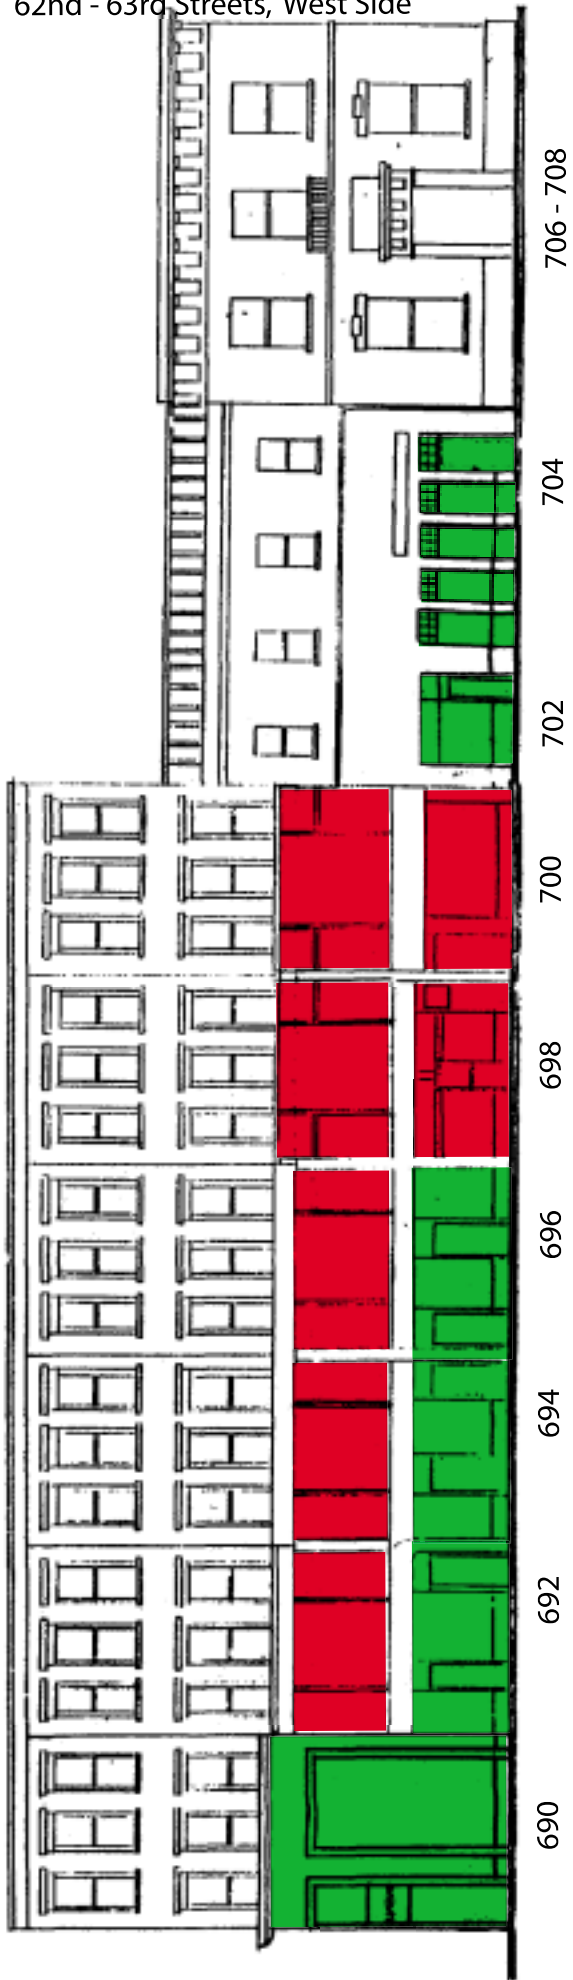

## Color Code Key:

Green

Red

Red Stripe

Yellow

Blue

680 Madison Avenue

East 62nd Street

East 61st Street

Madison Avenue

East 62nd Street

East 61st Street

62nd - 63rd Streets, West Side

Madison Avenue

4

East 62nd Street

East 63rd Street

701 - 709

Madison Avenue

697 - 699

691 - 695

5

East 63rd Street

East 62nd Street