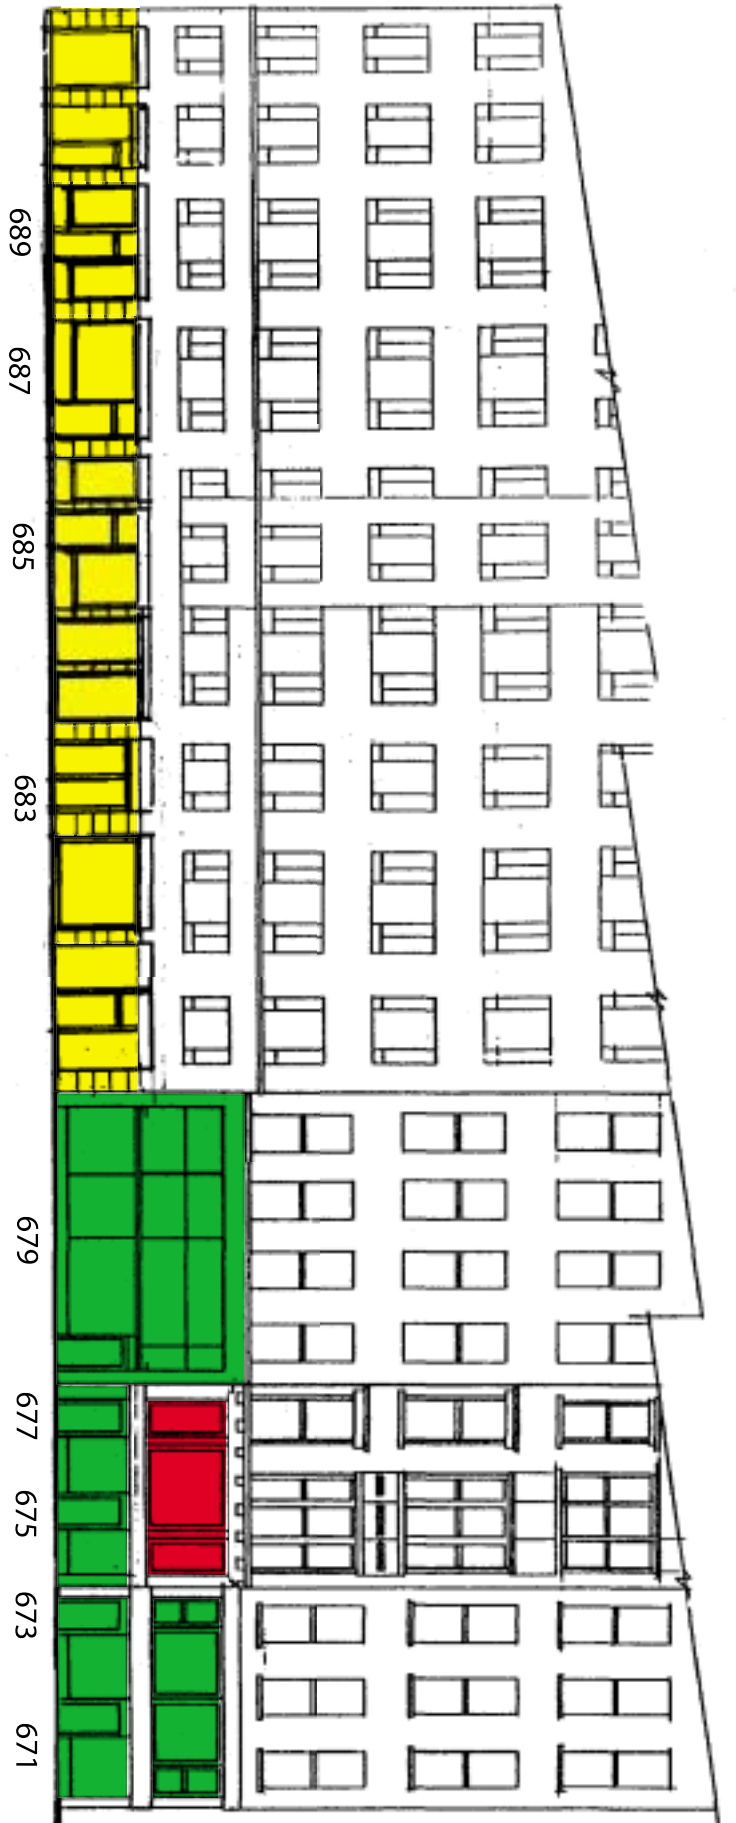

# Madison Avenue Storefront Master Plan Drawings

## Color Code Key:

Green

Red

Red Stripe

Yellow

Blue

680 Madison Avenue

East 62nd Street

East 61st Street

Madison Avenue

East 62nd Street

East 61st Street

62nd - 63rd Streets, West Side

Madison Avenue

4

East 62nd Street