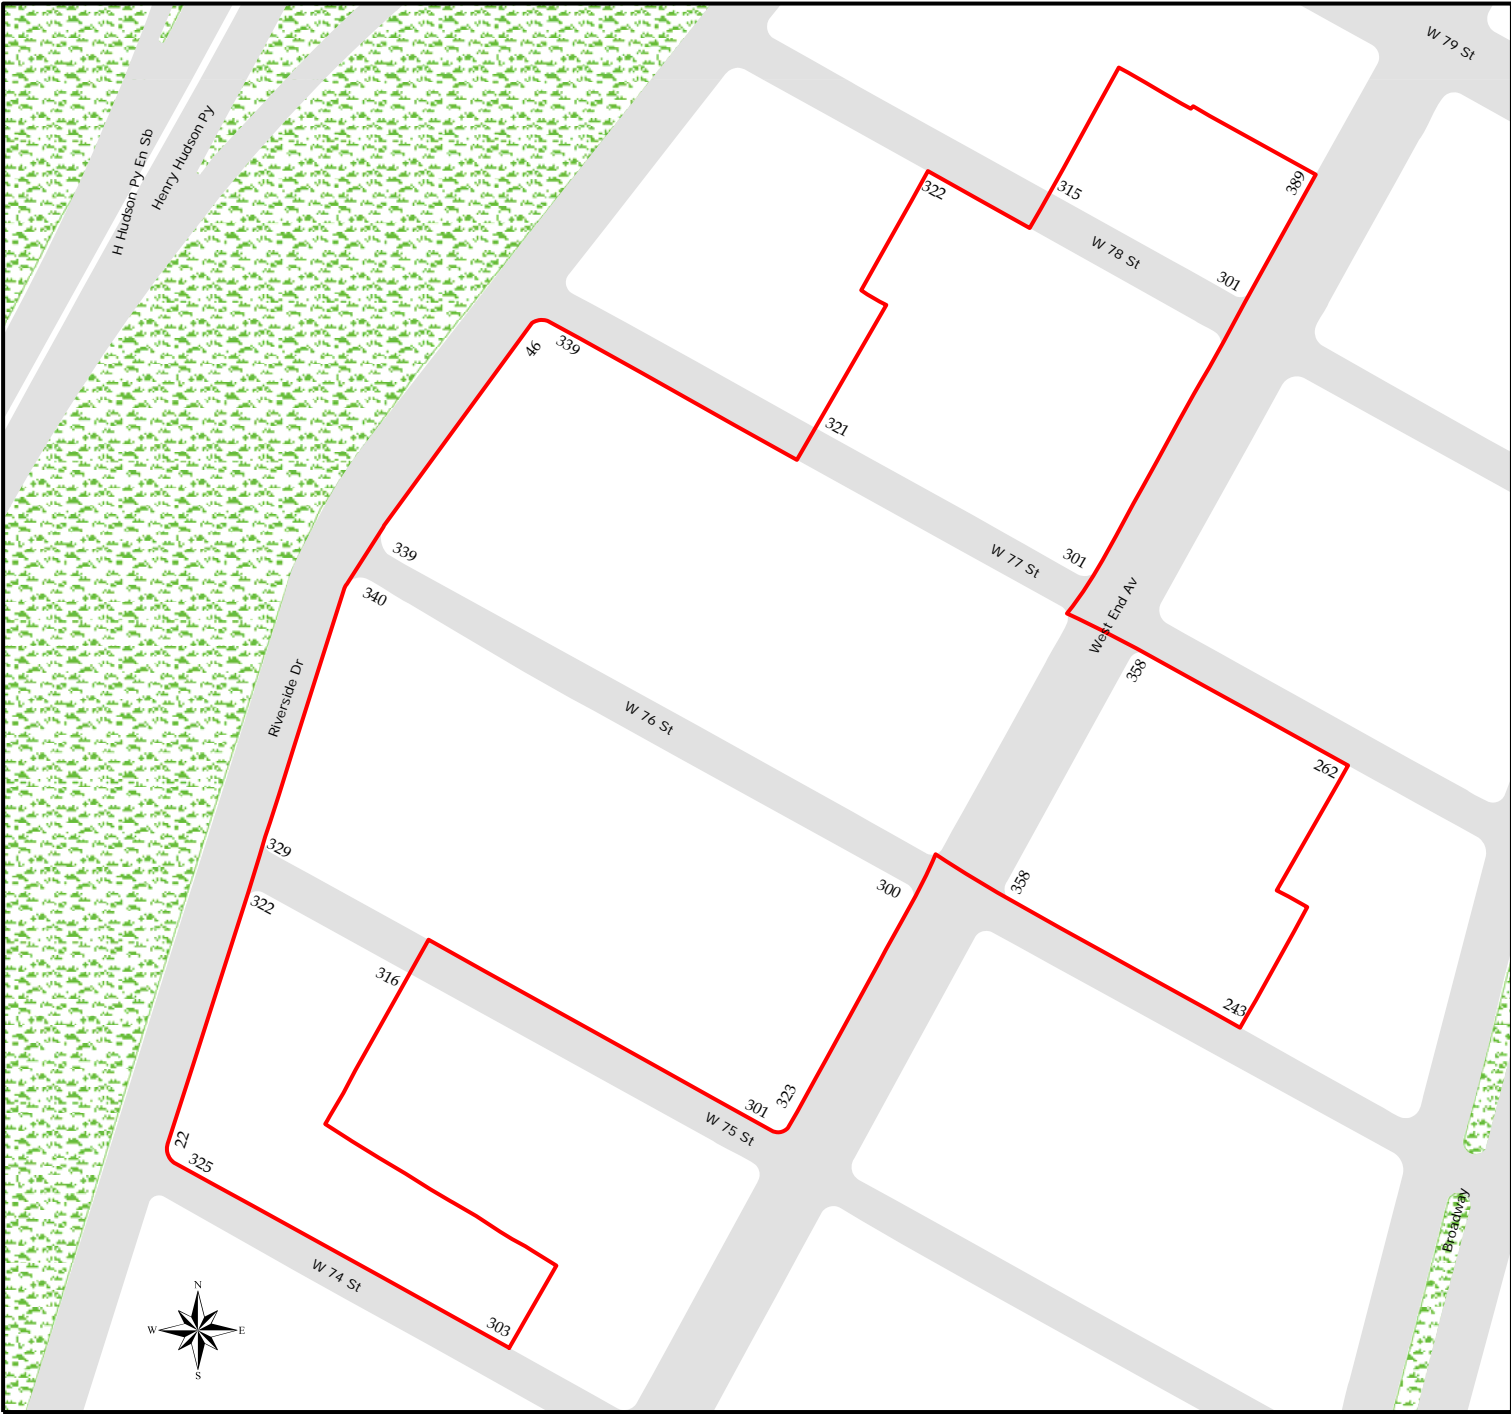

West End - Collegiate

West End-Collegiate
Historic District
Manhattan

Designated January 3, 1984

 Historic District Boundaries