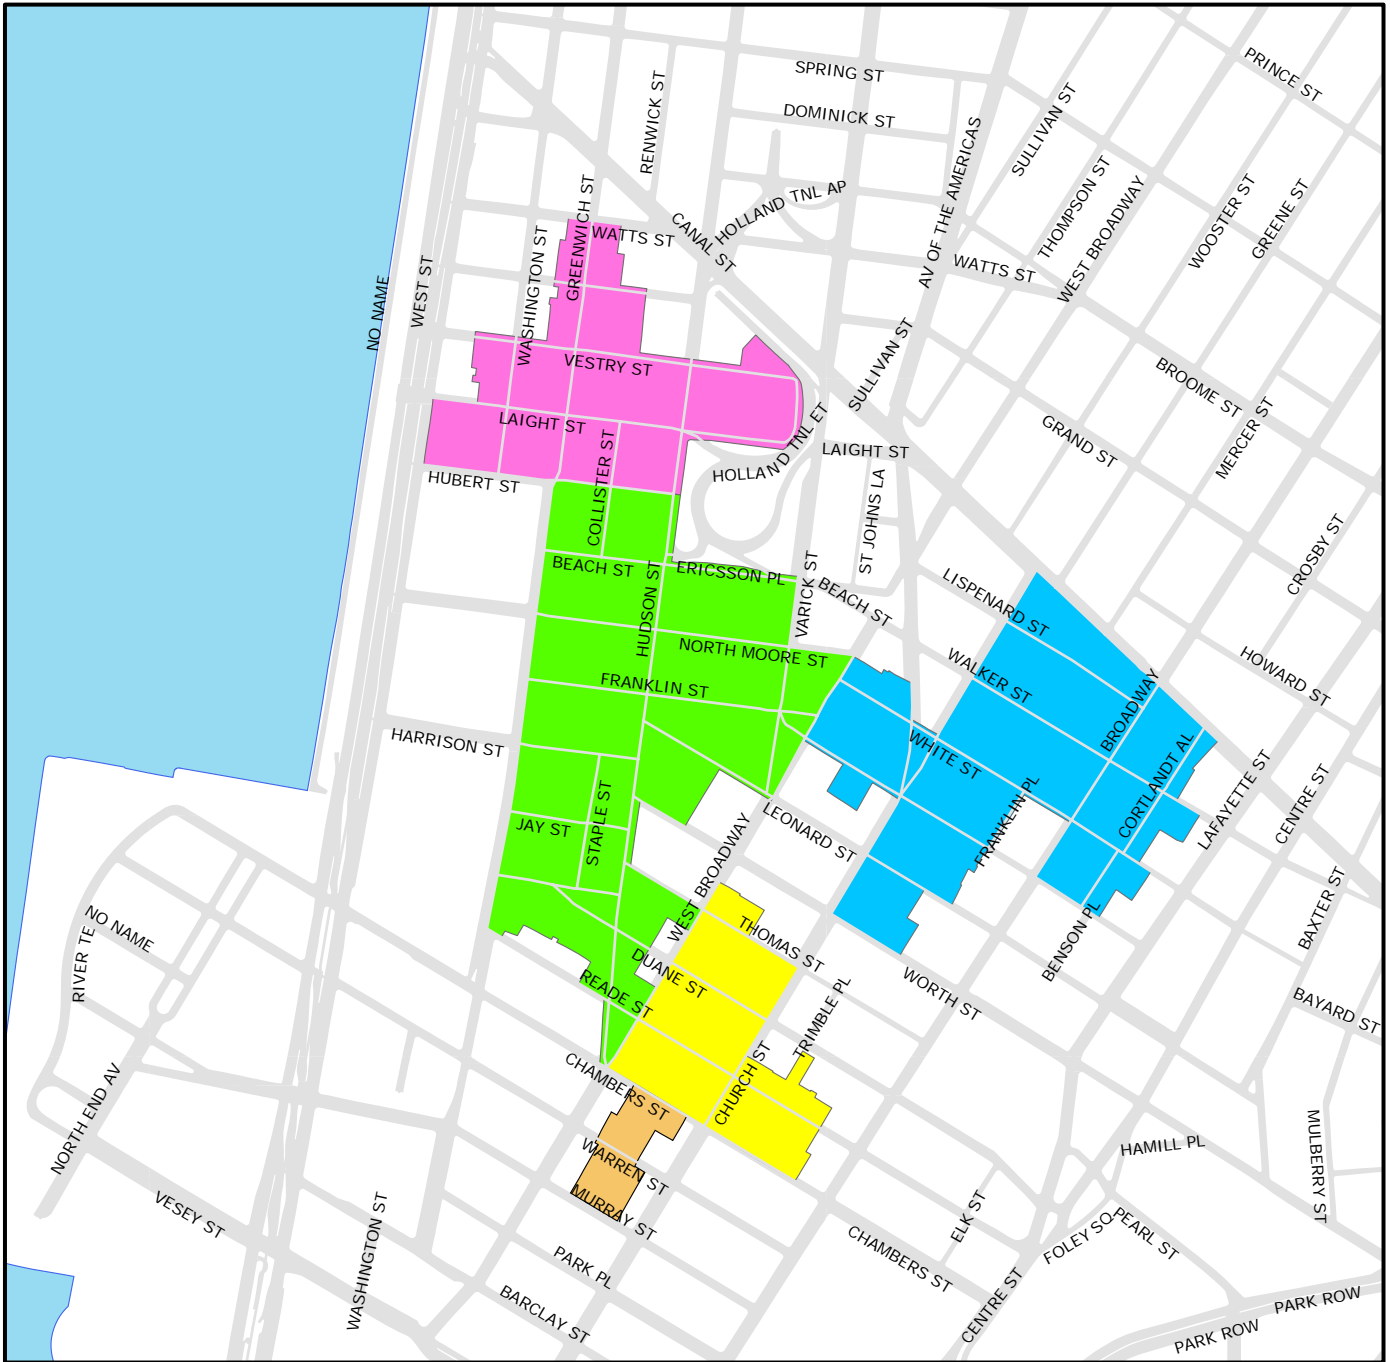

Tribeca Historic Districts

- Tribeca West
- Tribeca North
- Tribeca East
- Tribeca South
- Tribeca South Extension

Tribeca East

Tribeca East
Historic District
Manhattan

Designated December 2, 1992

 Historic District Boundaries

Tribeca North

Tribeca North
Historic District
Manhattan

Designated December 8, 1992

 Historic District Boundaries

Tribeca South

Tribeca South
Historic District
Manhattan

Designated December 8, 1992

 Historic District Boundaries

Tribeca South Extension

Tribeca South
Historic District Extension
Manhattan

Designated November 19, 2002

 Historic District Boundaries

Tribeca West

Tribeca West
Historic District
Manhattan

Designated May 7, 1991

 Historic District Boundaries