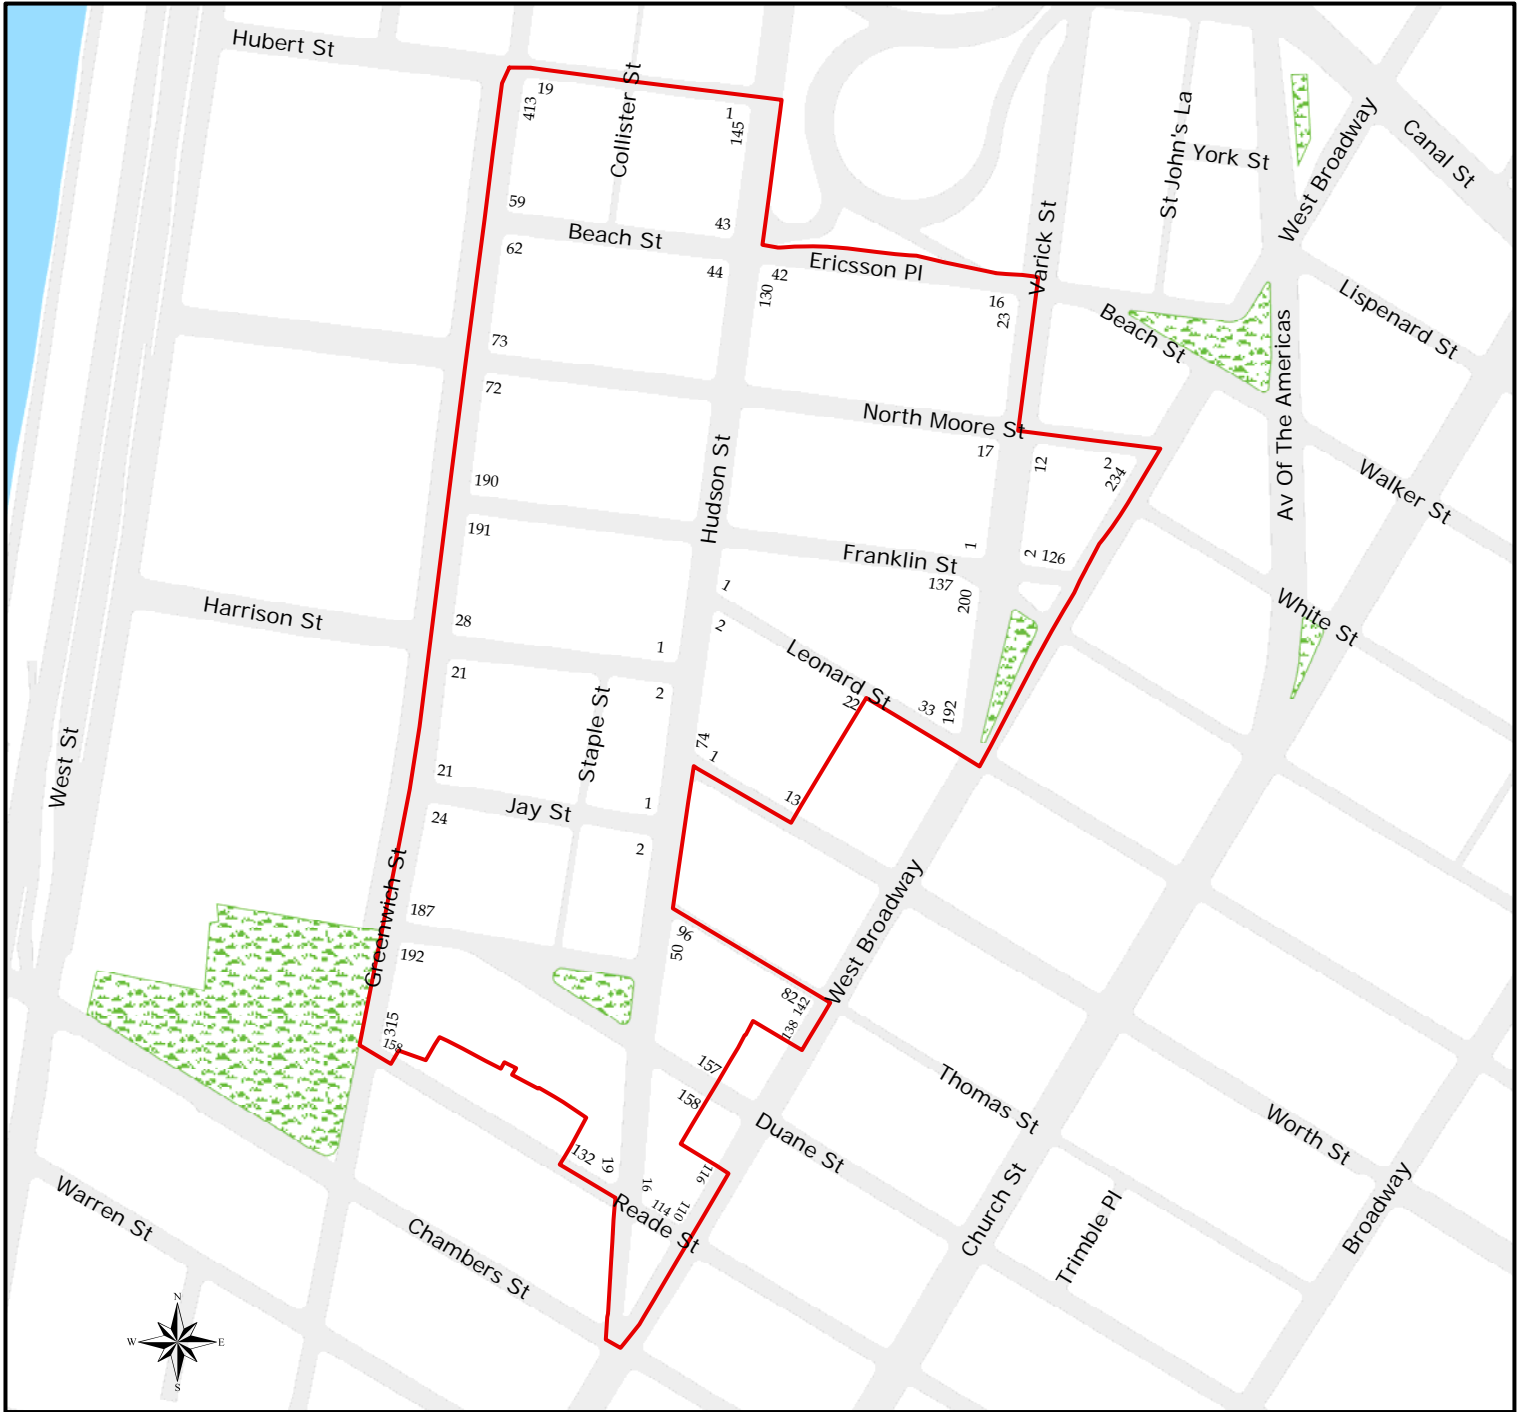

Tribeca Historic Districts

- Tribeca West
- Tribeca North
- Tribeca East
- Tribeca South
- Tribeca South Extension

Tribeca East

Tribeca East
Historic District
Manhattan

Designated December 2, 1992

 Historic District Boundaries

Tribeca North

Tribeca North
Historic District
Manhattan

Designated December 8, 1992

 Historic District Boundaries

Tribeca South

Tribeca South
Historic District
Manhattan

Designated December 8, 1992

 Historic District Boundaries

Tribeca South Extension

Tribeca South
Historic District Extension
Manhattan

Designated November 19, 2002

 Historic District Boundaries

Tribeca West

Tribeca West
Historic District
Manhattan

Designated May 7, 1991

 Historic District Boundaries