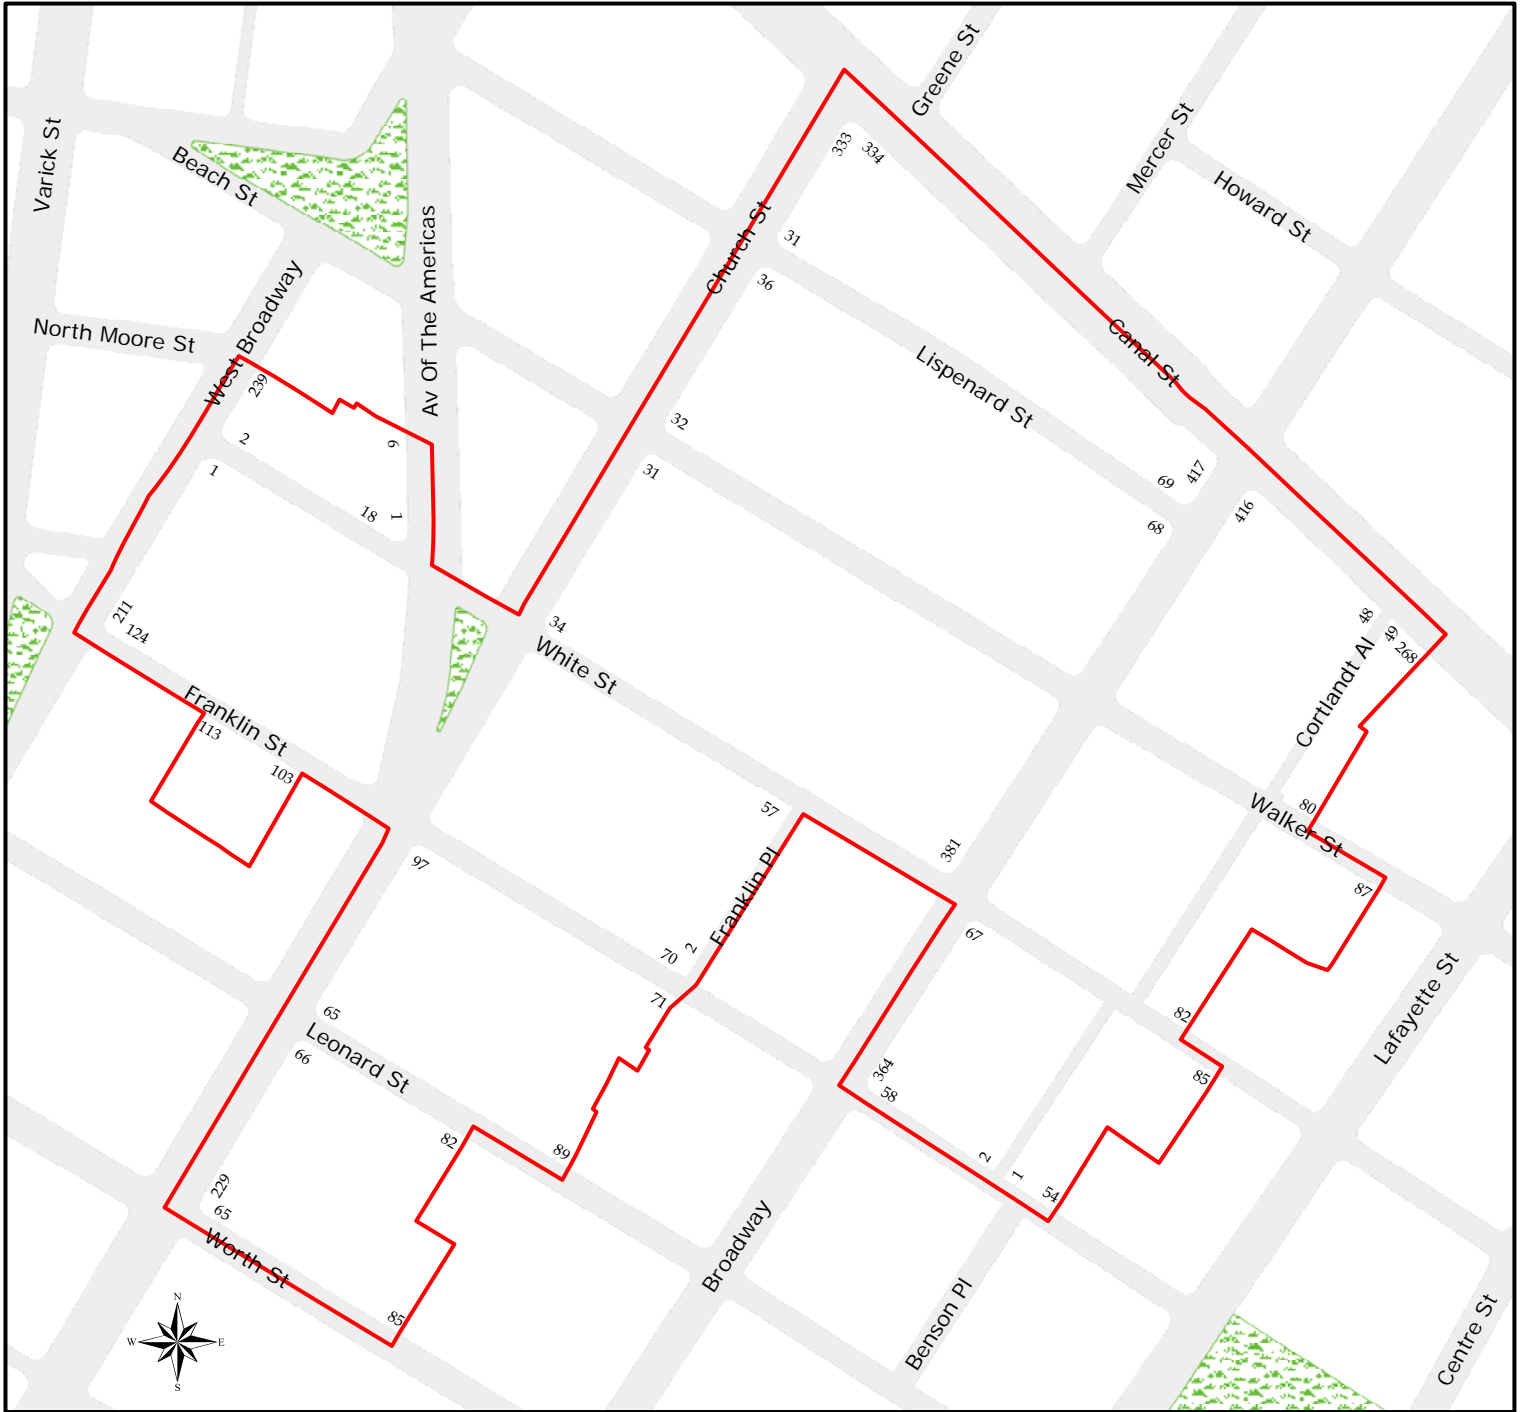

Tribeca Historic Districts

- Tribeca West
- Tribeca North
- Tribeca East
- Tribeca South
- Tribeca South Extension

Tribeca East

Tribeca East
Historic District
Manhattan

Designated December 2, 1992

 Historic District Boundaries

Tribeca North

Tribeca North
Historic District
Manhattan

Designated December 8, 1992

 Historic District Boundaries

Tribeca South

Tribeca South
Historic District
Manhattan

Designated December 8, 1992

 Historic District Boundaries

Tribeca South Extension

Tribeca South
Historic District Extension
Manhattan

Designated November 19, 2002

 Historic District Boundaries

Tribeca West

Tribeca West
Historic District
Manhattan

Designated May 7, 1991

 Historic District Boundaries