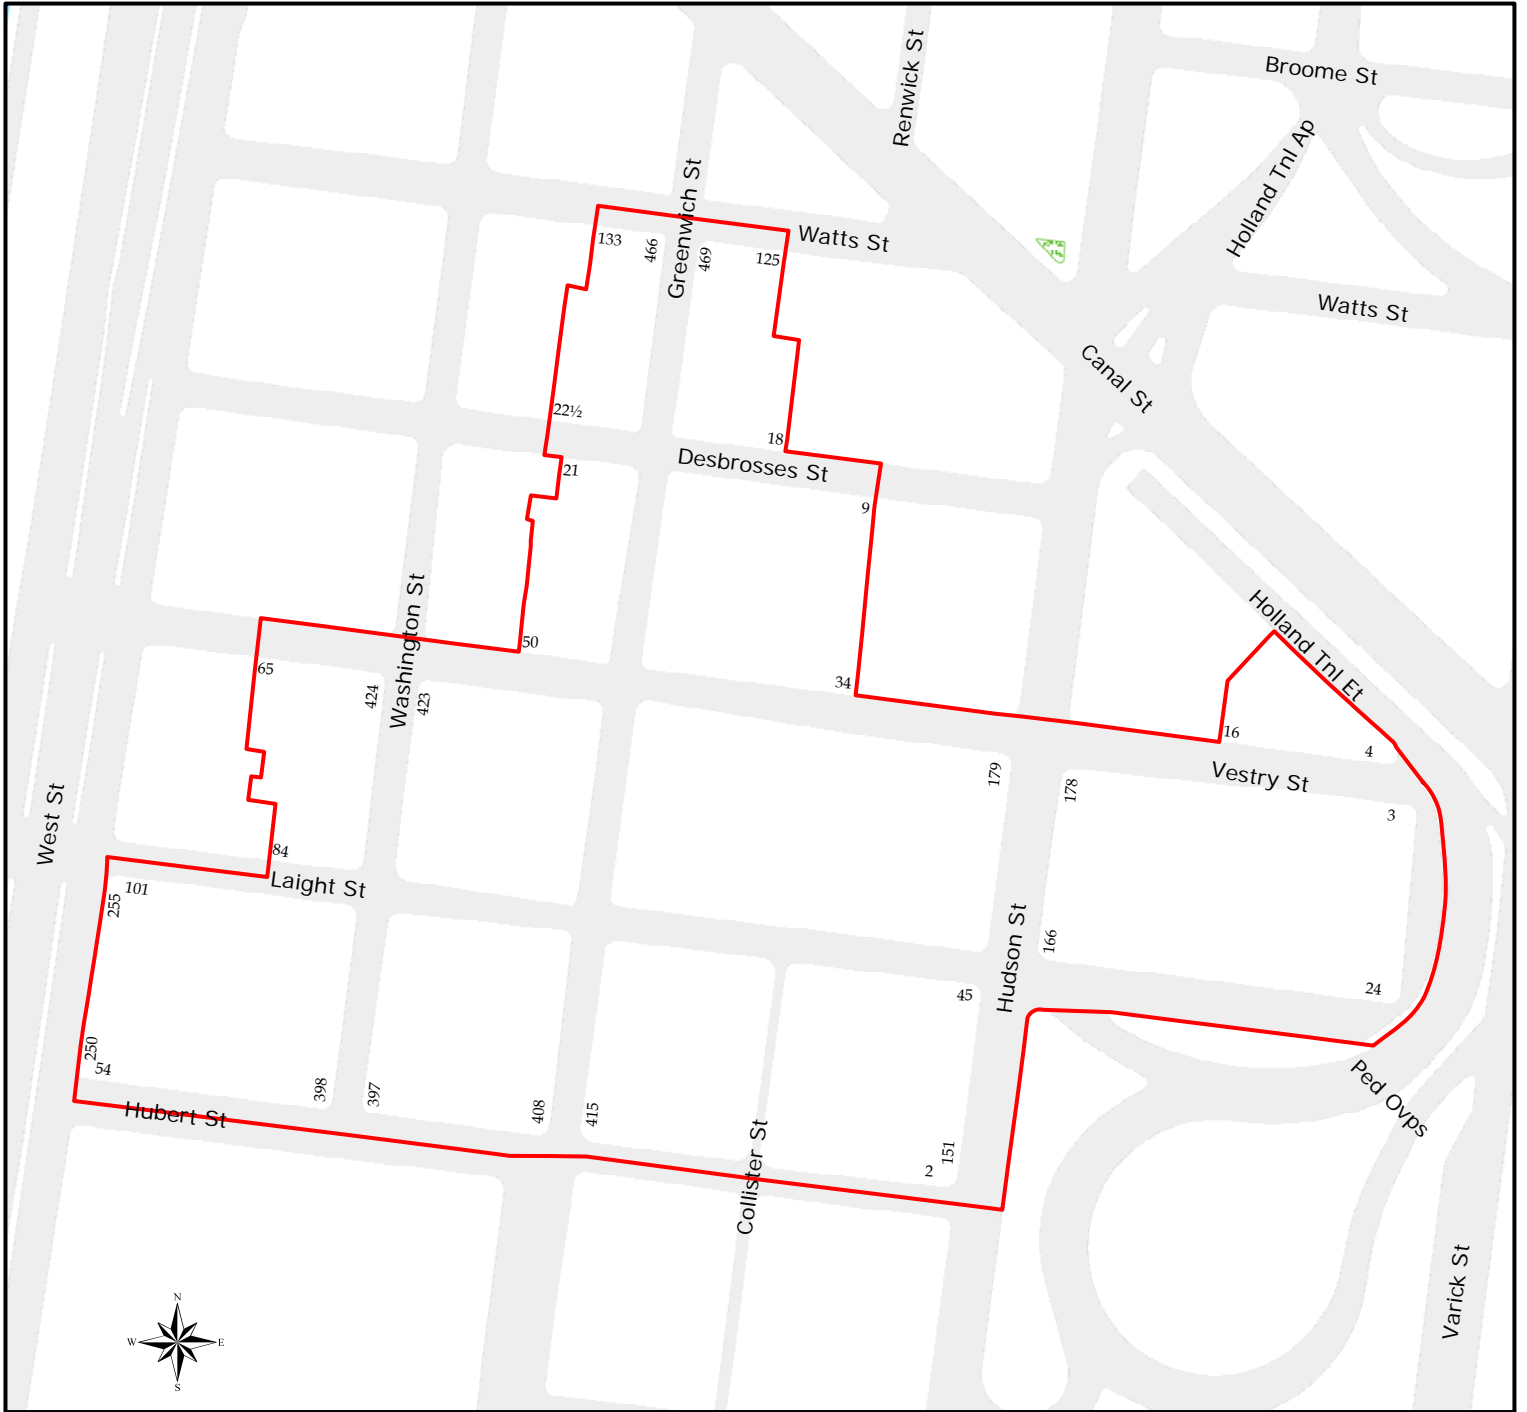

Tribeca Historic Districts

- Tribeca West
- Tribeca North
- Tribeca East
- Tribeca South
- Tribeca South Extension

Tribeca East

Tribeca East
Historic District
Manhattan

Designated December 2, 1992

 Historic District Boundaries

Tribeca North

Tribeca North
Historic District
Manhattan

Designated December 8, 1992

 Historic District Boundaries

Tribeca South

Tribeca South
Historic District
Manhattan

Designated December 8, 1992

 Historic District Boundaries

Tribeca South Extension

Tribeca South
Historic District Extension
Manhattan

Designated November 19, 2002

 Historic District Boundaries

Tribeca West

Tribeca West
Historic District
Manhattan

Designated May 7, 1991

 Historic District Boundaries