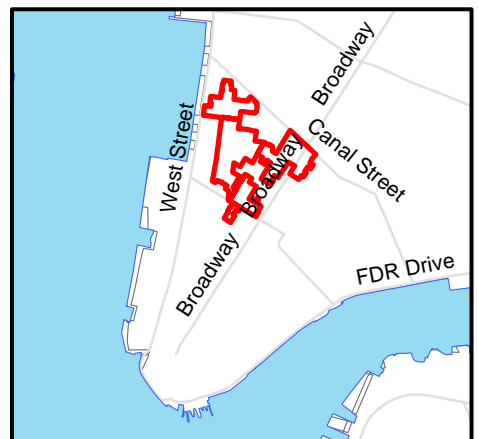

Tribeca Historic Districts

- Tribeca West
- Tribeca North
- Tribeca East
- Tribeca South
- Tribeca South Extension

Tribeca East

Tribeca East
Historic District
Manhattan

Designated December 2, 1992

 Historic District Boundaries

Tribeca North

Tribeca North
Historic District
Manhattan

Designated December 8, 1992

 Historic District Boundaries

Tribeca South

Tribeca South
Historic District
Manhattan

Designated December 8, 1992

 Historic District Boundaries

Tribeca South Extension

Tribeca South
Historic District Extension
Manhattan

Designated November 19, 2002

 Historic District Boundaries

Tribeca West

Tribeca West
Historic District
Manhattan

Designated May 7, 1991

 Historic District Boundaries