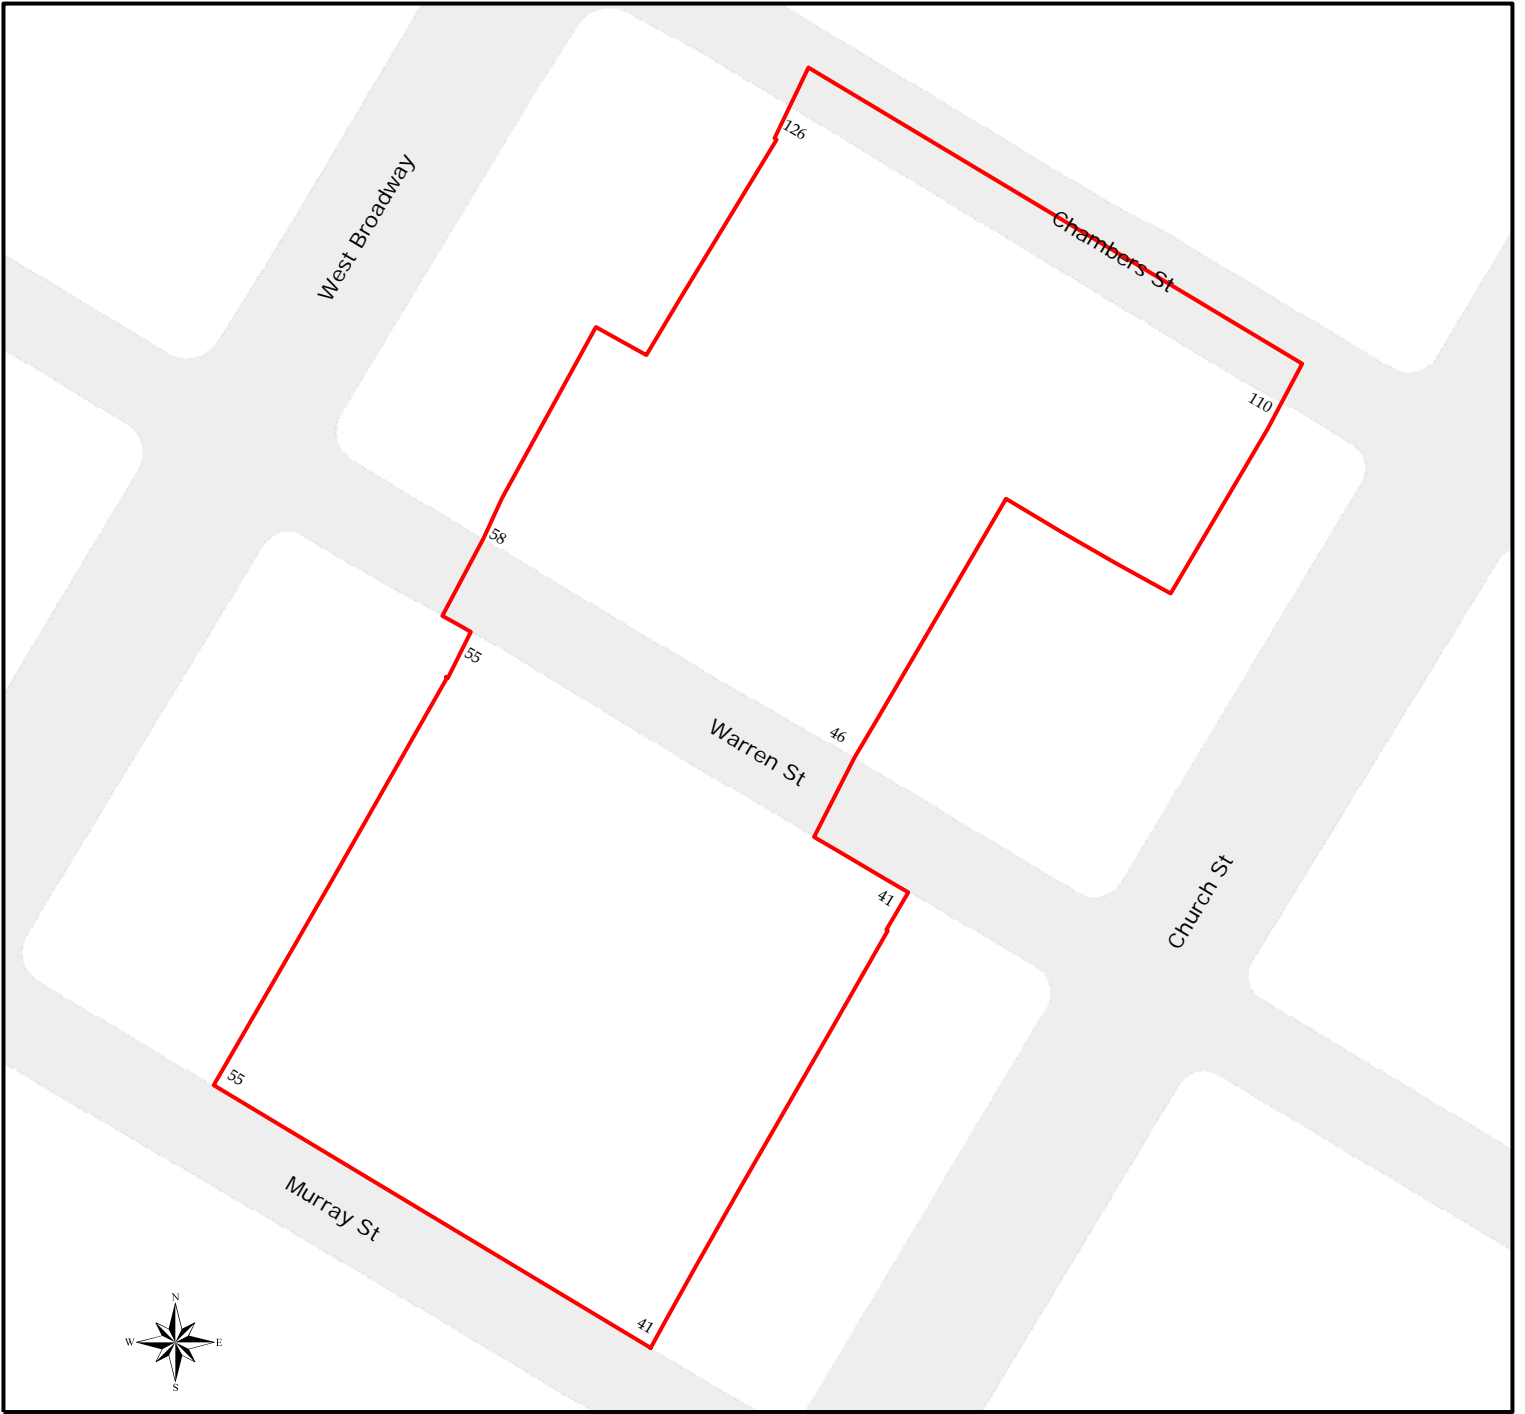

Tribeca Historic Districts

- Tribeca West
- Tribeca North
- Tribeca East
- Tribeca South
- Tribeca South Extension

Tribeca East

Tribeca East
Historic District
Manhattan

Designated December 2, 1992

 Historic District Boundaries

Tribeca North

Tribeca North
Historic District
Manhattan

Designated December 8, 1992

 Historic District Boundaries

Tribeca South

Tribeca South
Historic District
Manhattan

Designated December 8, 1992

 Historic District Boundaries

Tribeca South Extension

Tribeca South
Historic District Extension
Manhattan

Designated November 19, 2002

 Historic District Boundaries

Tribeca West

Tribeca West
Historic District
Manhattan

Designated May 7, 1991

 Historic District Boundaries