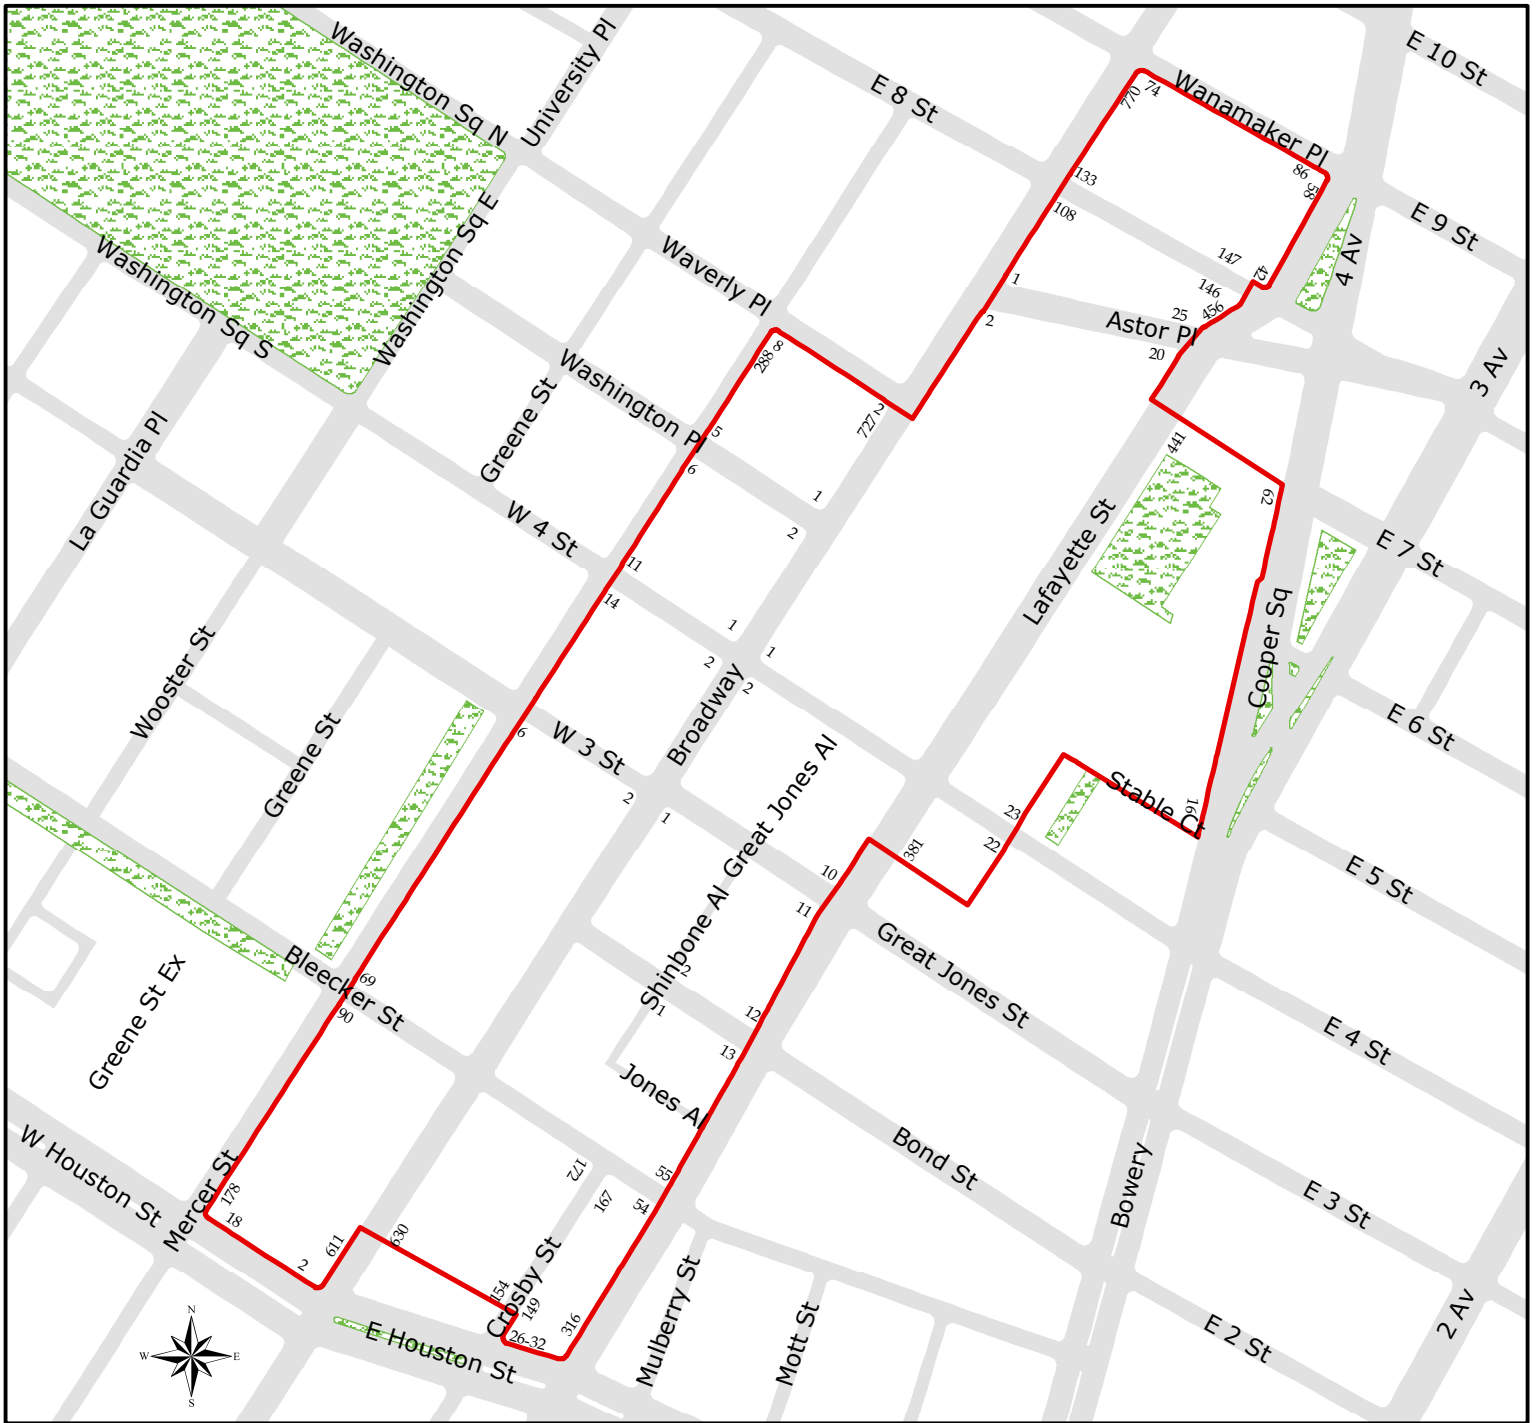

Noho

Noho
Historic District
Manhattan
Designated: June 29, 1999

 Historic District Boundaries