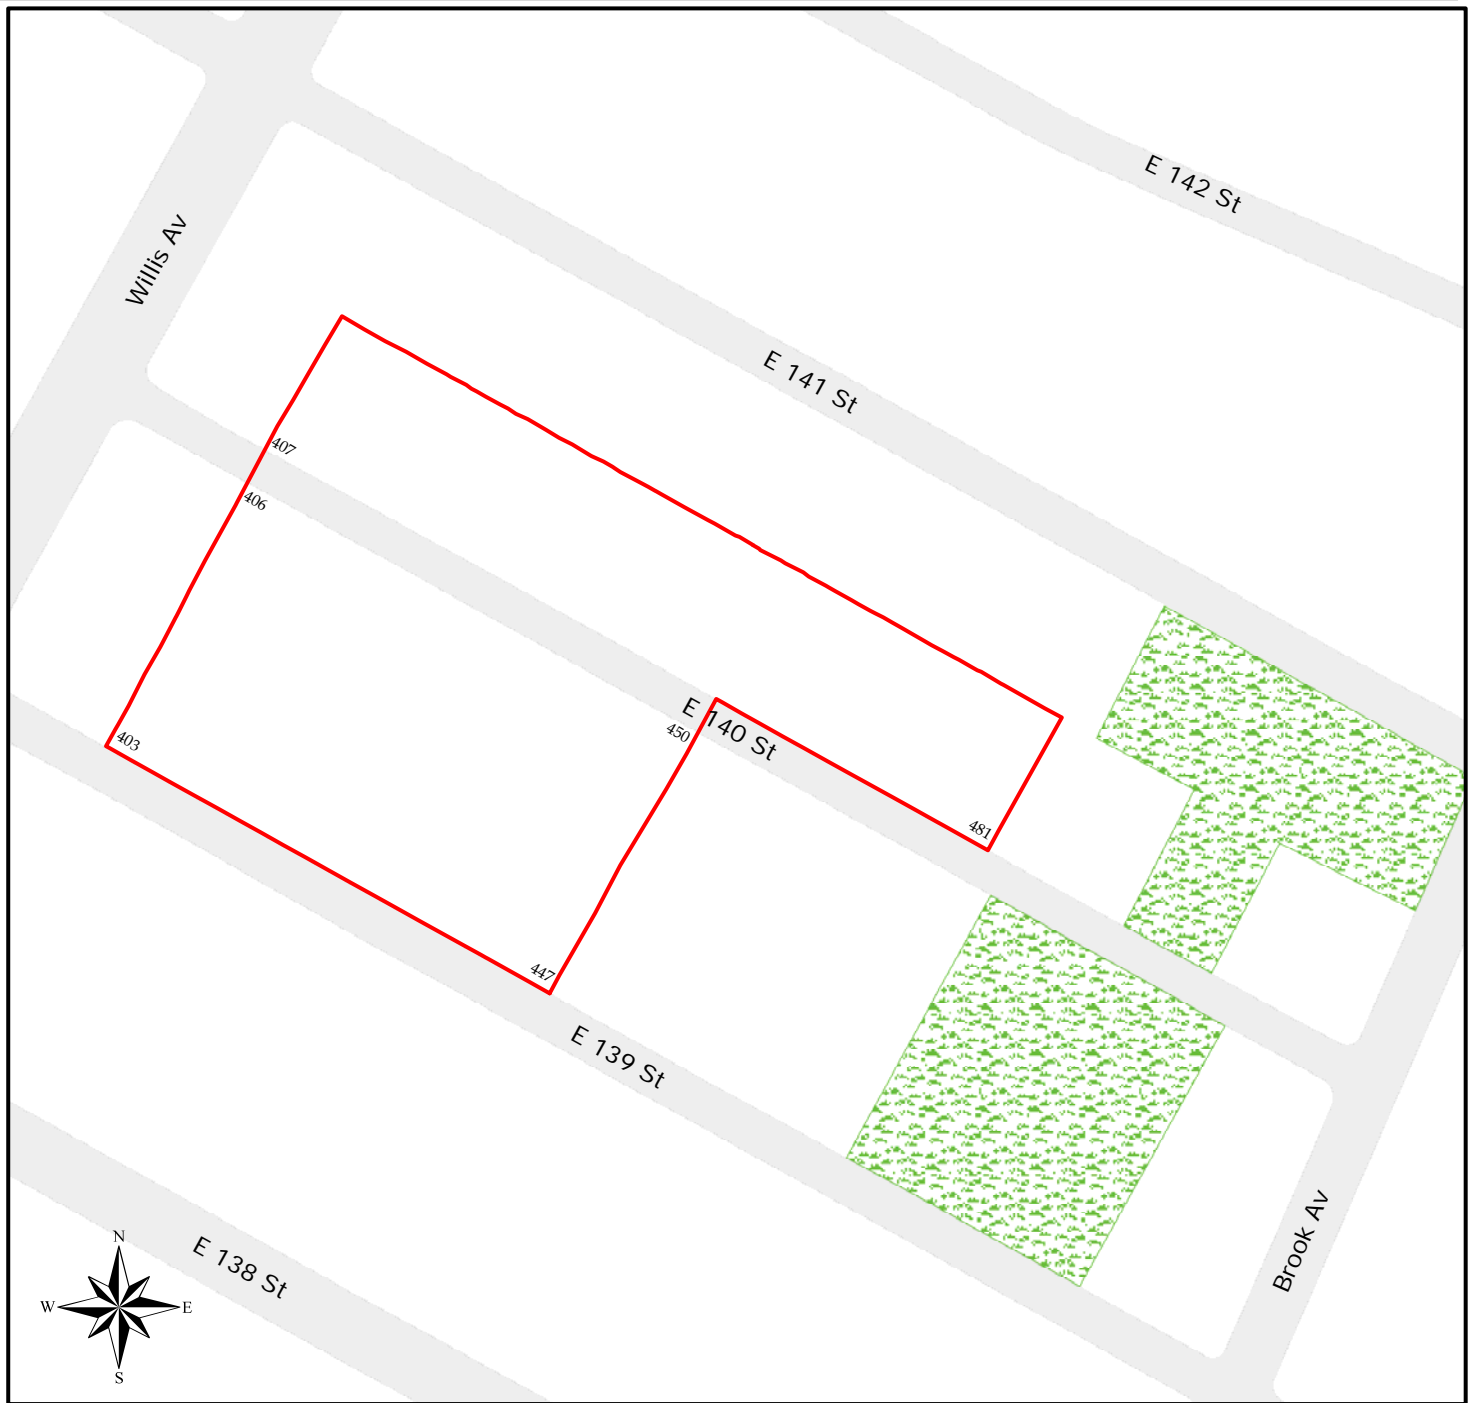

Mott Haven East

Mott Haven East
Historic District
The Bronx
Designated: April 5, 1994

 Historic District Boundaries