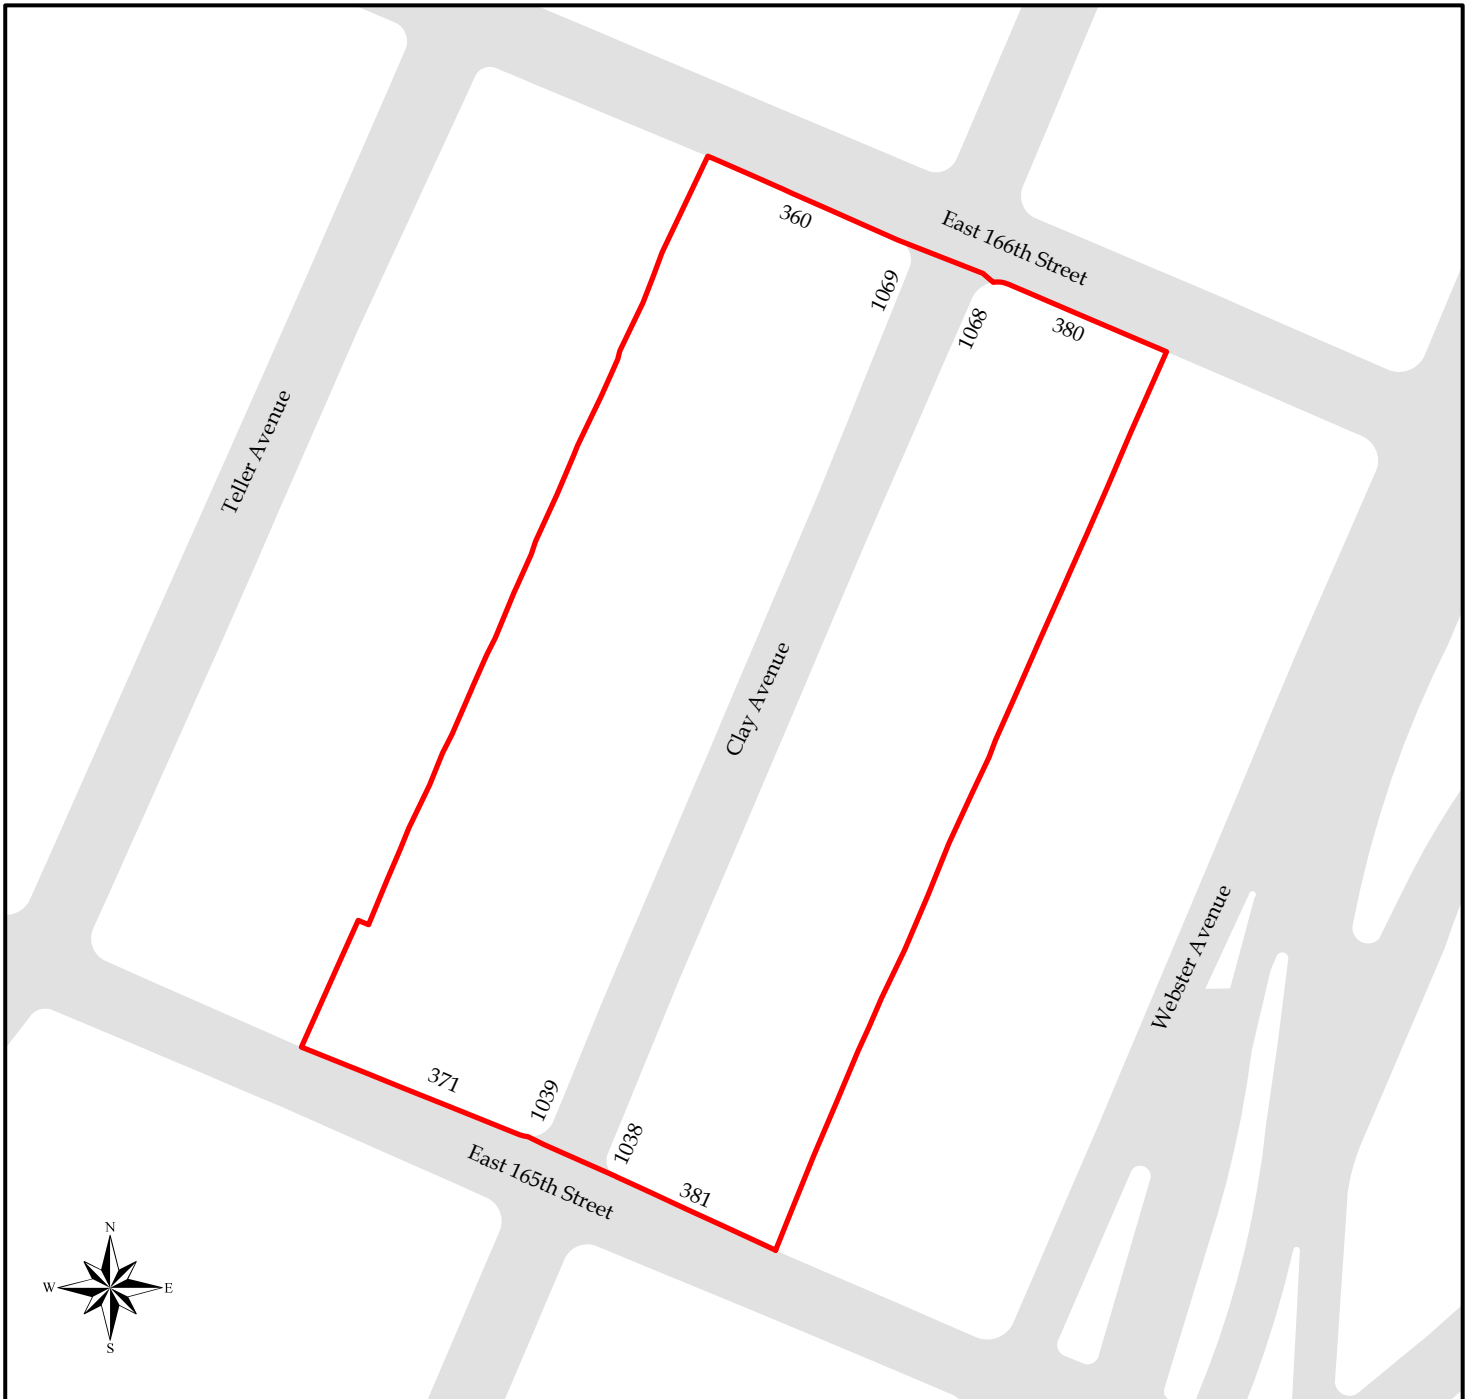

Clay Avenue

Clay Avenue Historic District
The Bronx
Designated April 5, 1994

 Historic District Boundaries