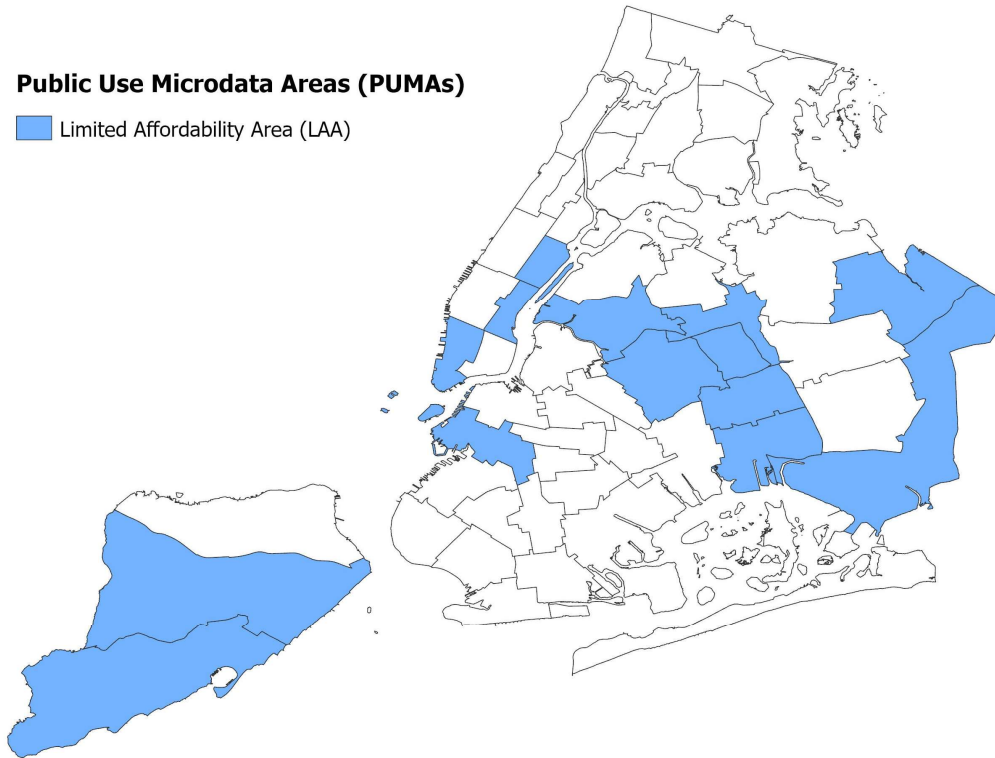

Public Use Microdata Areas (PUMAs)

■ Limited Affordability Area (LAA)

| Puma | Name |
|------|----------------------------|
| 3805 | Upper East Side |
| 3808 | Murray Hill |
| 3810 | Wall Street |
| 3901 | South Island |
| 3902 | Mid-Island |
| 4005 | Red Hook, Park Slope |
| 4104 | Bayside, Little Neck |
| 4105 | Laurelton, Cambria Heights |
| 4107 | Elmhurst, Corona |
| 4108 | Rego Park, Forest Hills |
| 4109 | Sunnyside, Woodside |
| 4110 | Maspeth, Ridgewood |
| 4111 | Woodhaven, Kew Gardens |
| 4113 | Howard Beach, Ozone Park |

Check PUMA boundaries here: <https://www.census.gov/programs-surveys/geography/guidance/geo-areas/pumas.html>