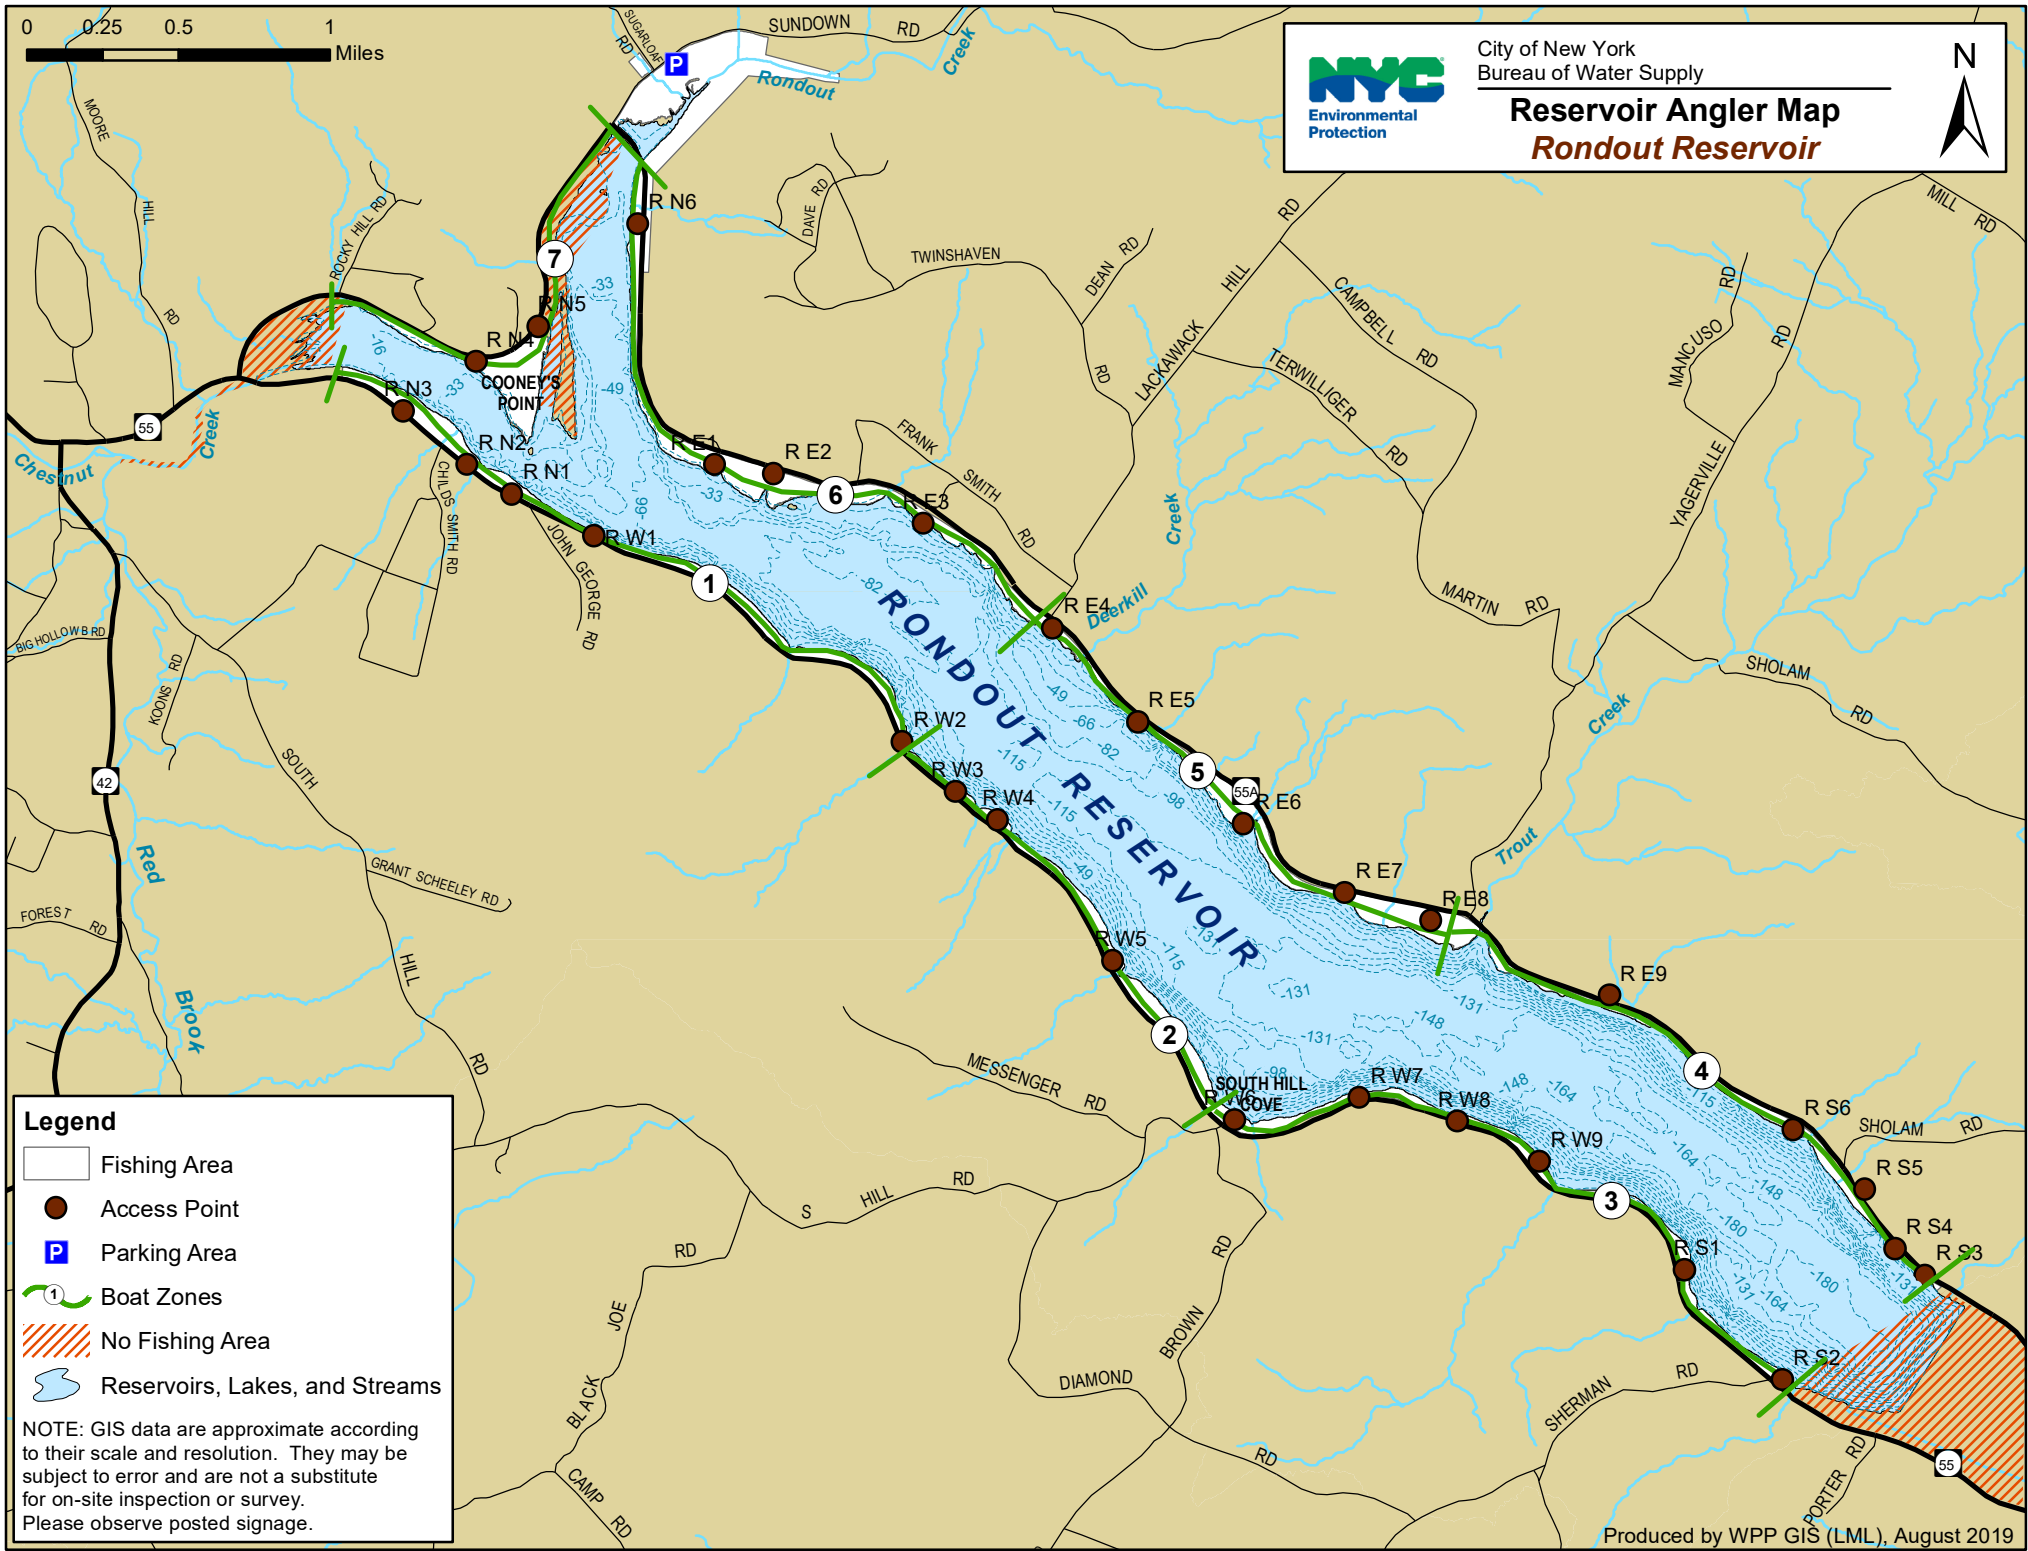

City of New York
Bureau of Water Supply

Reservoir Angler Map Rondout Reservoir

Legend

- Fishing Area
- Access Point
- Parking Area
- Boat Zones
- No Fishing Area
- Reservoirs, Lakes, and Streams

NOTE: GIS data are approximate according to their scale and resolution. They may be subject to error and are not a substitute for on-site inspection or survey. Please observe posted signage.