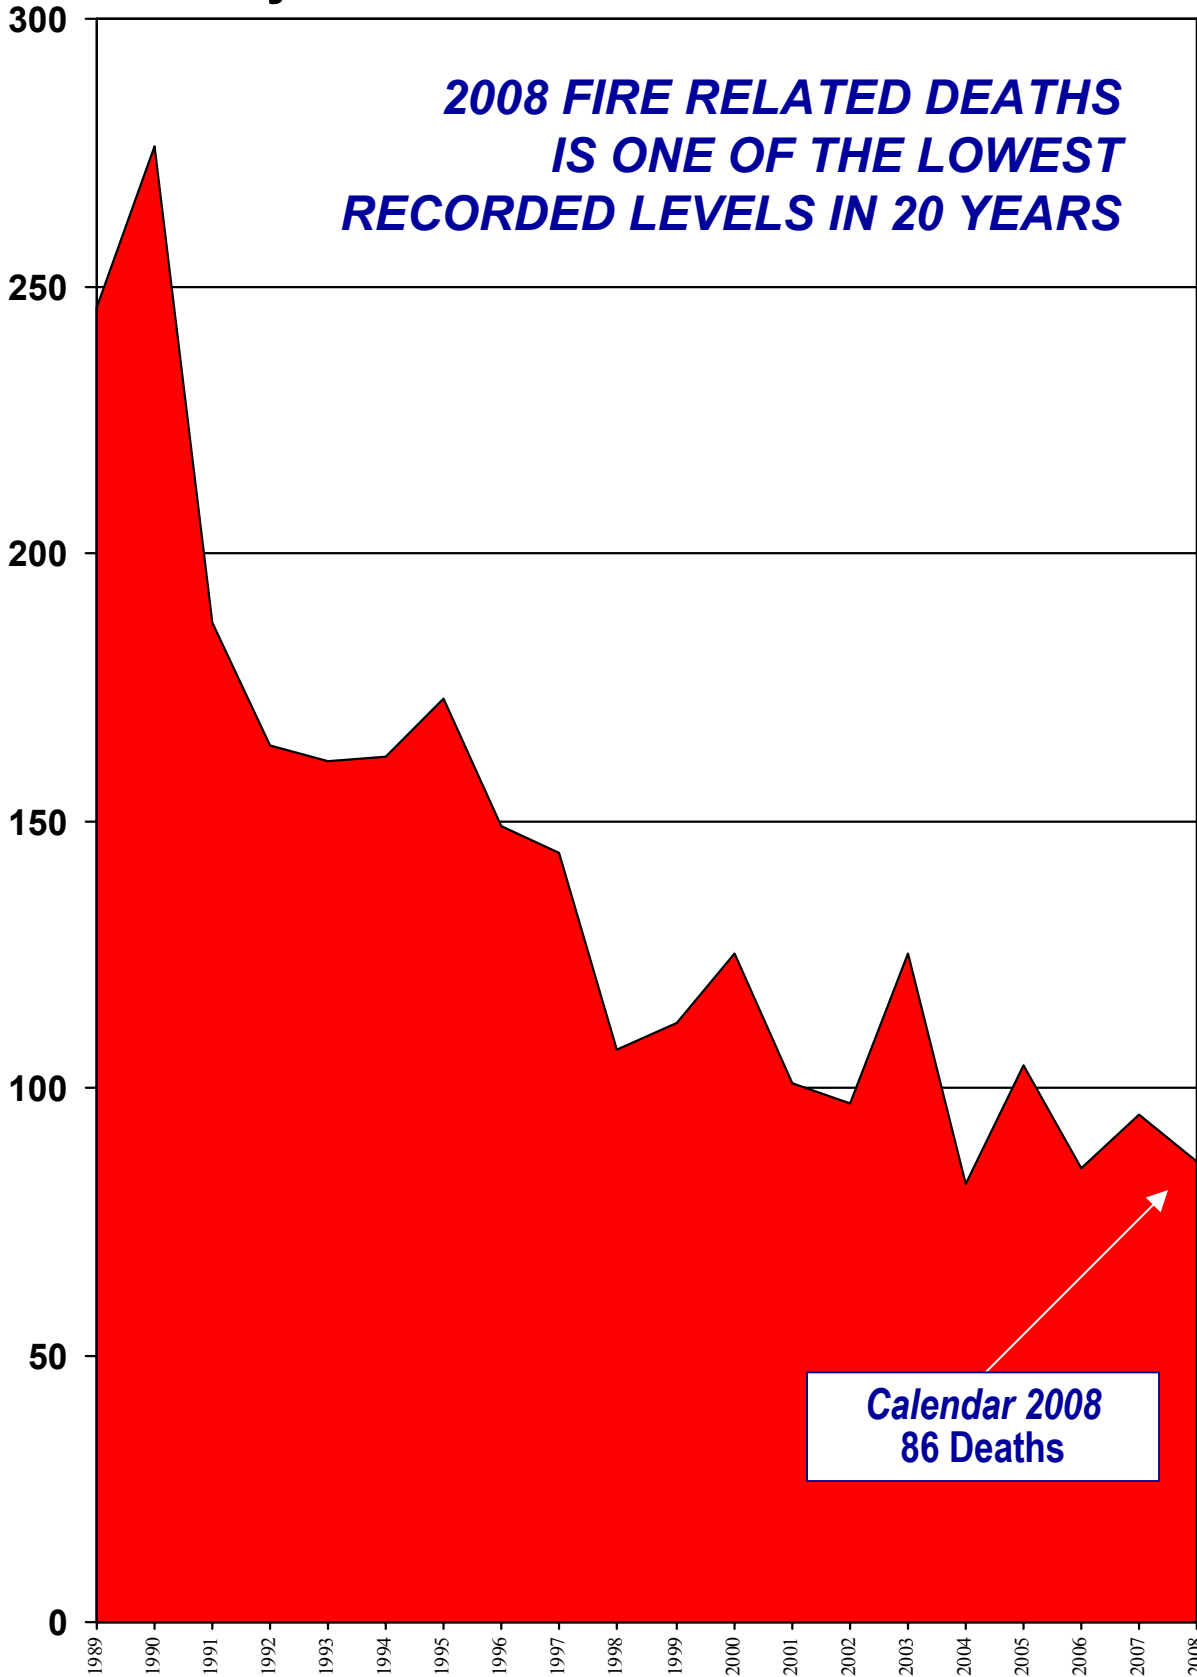

NYC FIRE DEATHS

Twenty Year Trend 1989-2008*

**2008 FIRE RELATED DEATHS
IS ONE OF THE LOWEST
RECORDED LEVELS IN 20 YEARS**

Year	Deaths
1989	246
1990	276
1991	187
1992	164
1993	161
1994	162
1995	173
1996	149
1997	144
1998	107
1999	112
2000	125
2001*	101
2002	97
2003	125
2004	82
2005	104
2006	85
2007	95
2008*	86

* Civilian Fire Deaths

* 2008 Preliminary Through December 31st

* Calendar Year 2001 fire fatalities do not include deaths resulting from the terrorist attack on the World Trade Center on September 11, 2001.