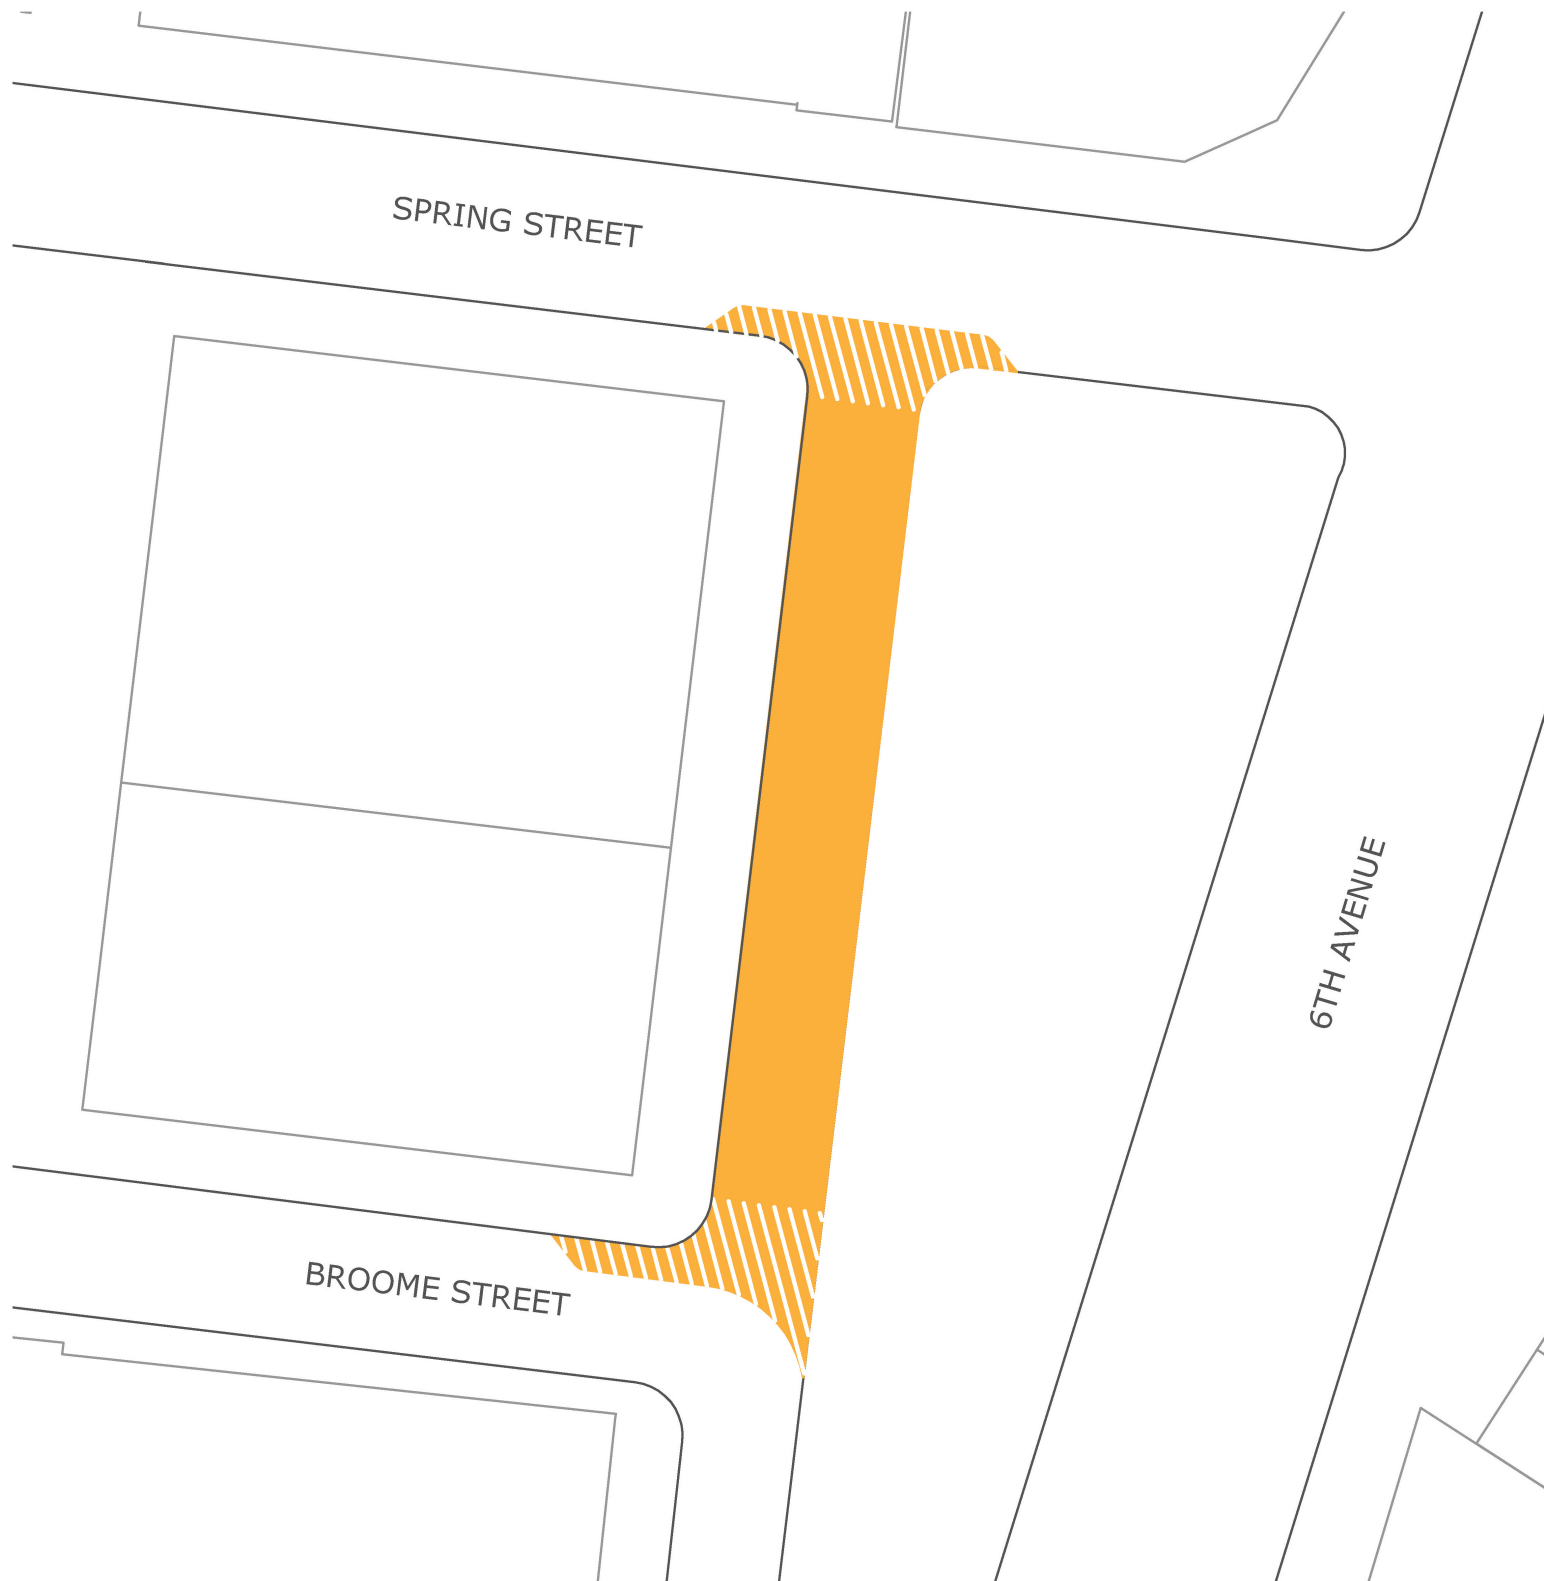

HUDSON SQUARE PLAZA, MANHATTAN

Plaza Partner: Hudson Square BID

 Plaza Area is Approx. 6,150 SF

 Pedestrian Clear Path