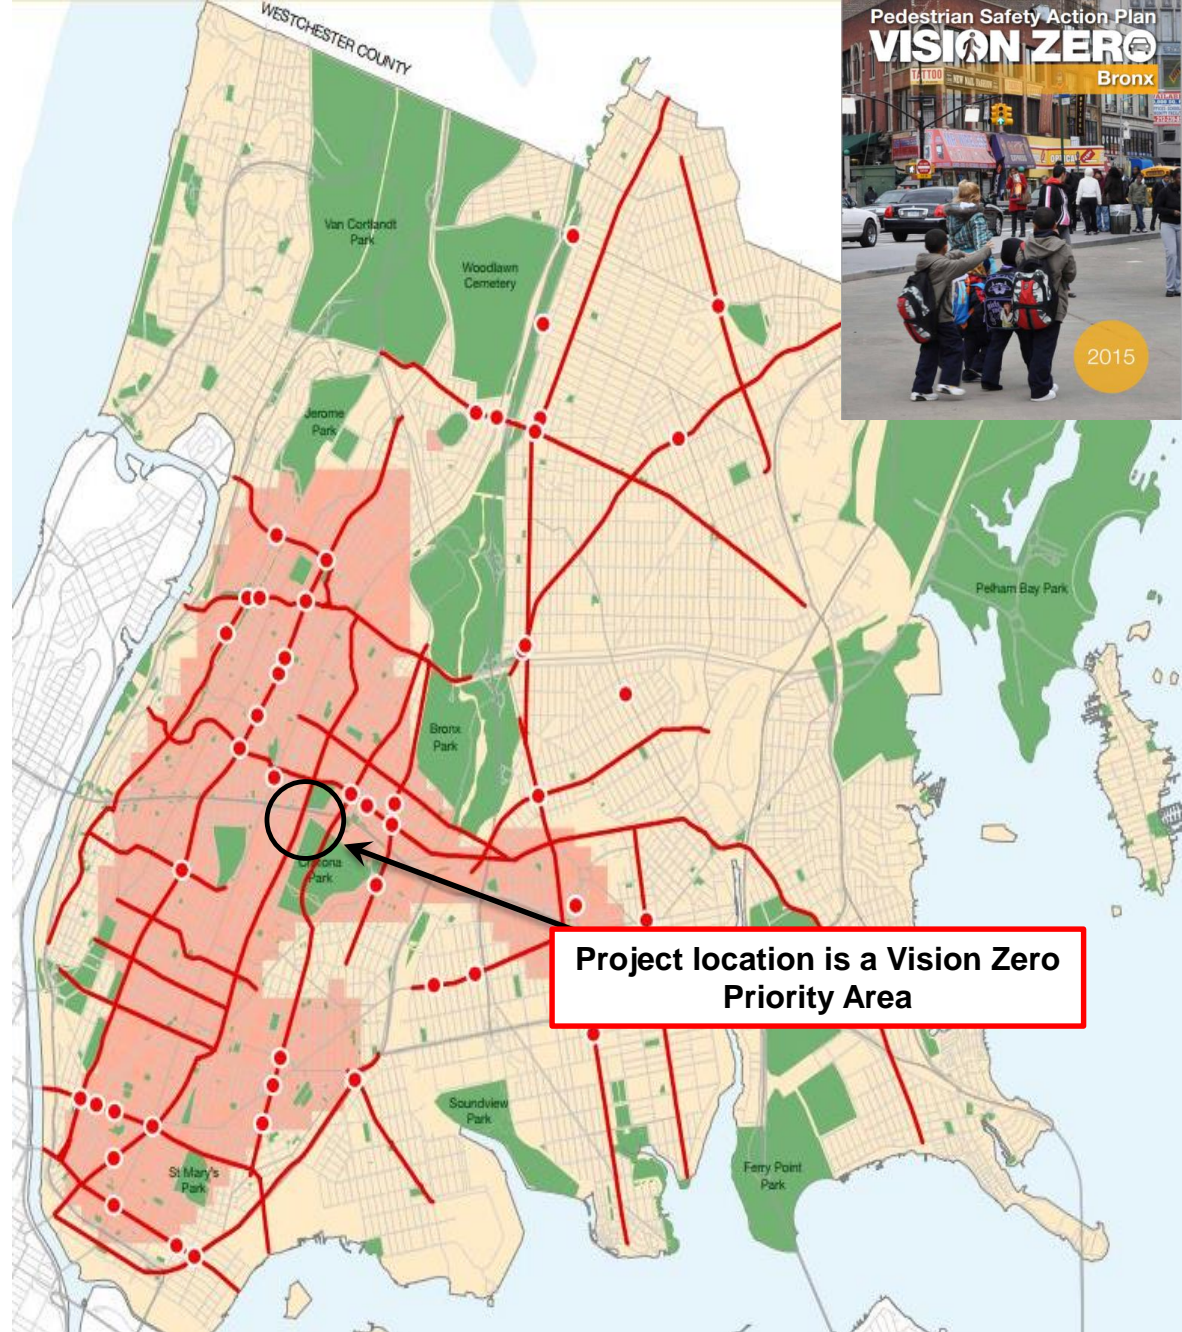

FULTON AVENUE AND EAST 174TH STREET

School Safety Improvements

Presentation to PS/MS 4 | November 21, 2018

BACKGROUND

Bronx Vision Zero Priority Geographies

Vision Zero

- Multi-agency effort to reduce traffic fatalities in NYC
- Borough Action Plans released in 2015
- Priority Intersections, Corridors, and Areas identified for each borough

Fulton Avenue

- Priority Area

Location

- PS/MS 4
- Crotona Park

Background

- DOT met with Parent Coordinator Delgado during 3rd Ave outreach in 2017. She raised concerns about traffic safety at Fulton Ave and East 174th St

KSI: Persons killed or severely injured

Source: Fatalities: NYC DOT; Injuries: NYS DOT

Existing: Poor Visibility

Drivers turning from East 174th Street can't see vehicles traveling northbound on Fulton Ave

Fulton Avenue and East 174th Street

Proposal: Painted curb extension with planters to prevent drivers from parking in the No Standing Area

Stop Control/Signal Studies

NYC DOT has collected data & studied the intersection on Fulton Ave and East 174th St for a traffic signal or all-way stop