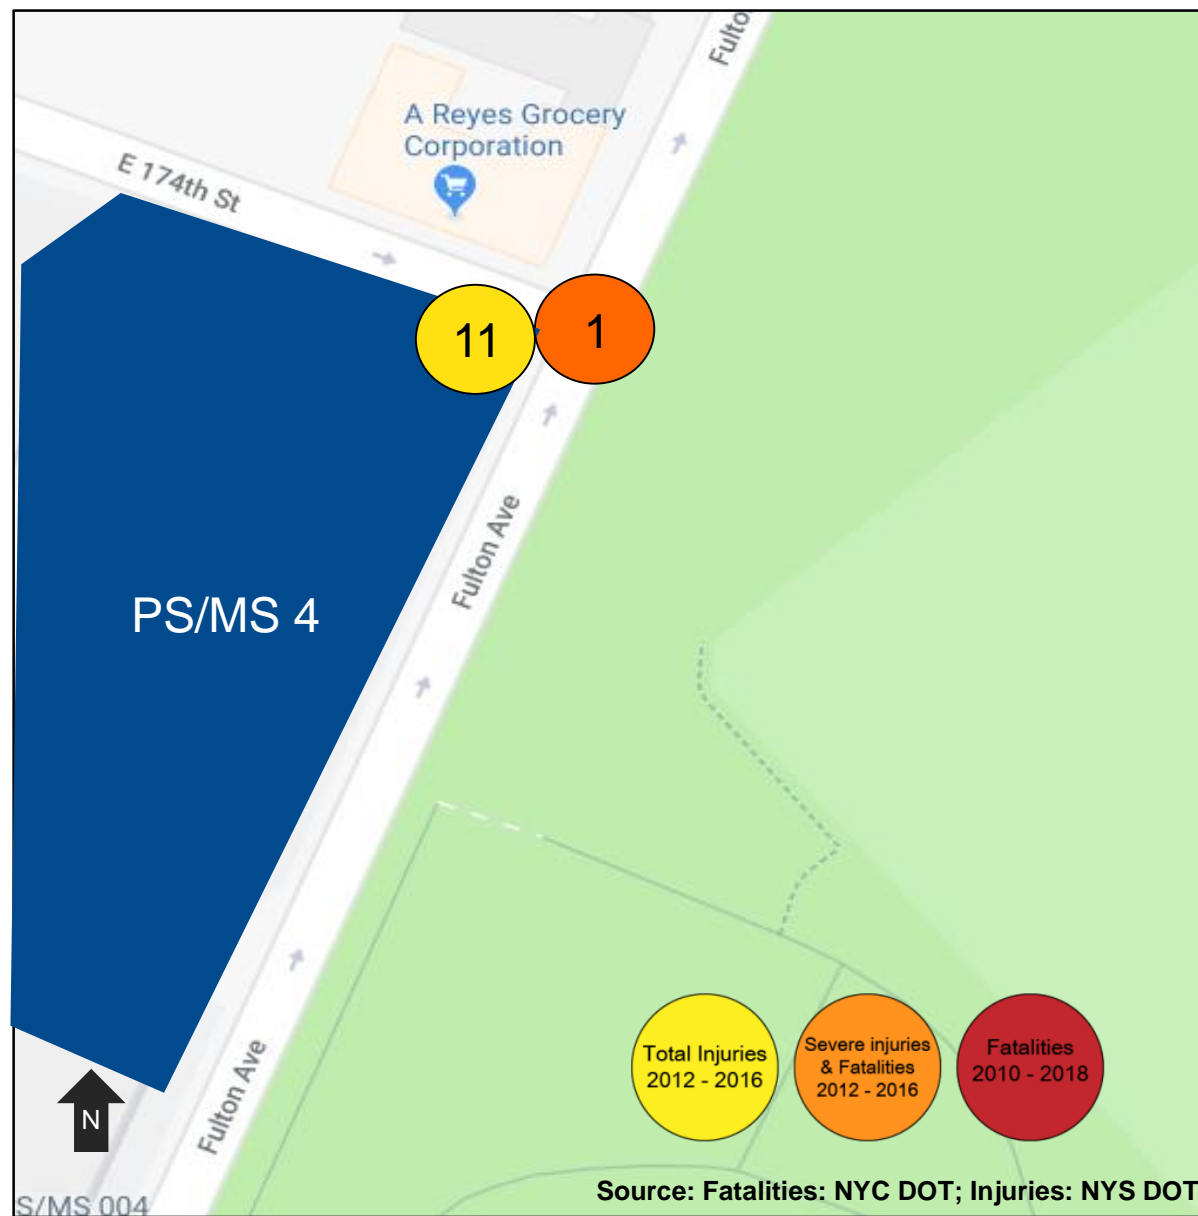

Fulton Avenue

- Priority Area

Location

- PS/MS 4
- Crotona Park

Background

- DOT met with Parent Coordinator Delgado during 3rd Ave outreach in 2017. She raised concerns about traffic safety at Fulton Ave and East 174th St

Safety Data

- 11 total injuries
- 3 pedestrian injuries

Injuries & Fatalities 2012 – 2016 (5 years)

	Total Injuries	Severe Injuries	Fatalities	KSI
Pedestrian	3	0	0	0
Bicyclist	1	0	0	0
Motor Vehicle Occupant	7	1	0	1
Total	11	1	0	1

KSI: Persons killed or severely injured

Source: Fatalities: NYC DOT; Injuries: NYS DOT

Existing: Poor Visibility

Drivers turning from East 174th Street can't see vehicles traveling northbound on Fulton Ave

Fulton Avenue and East 174th Street

Proposal: Painted curb extension with planters to prevent drivers from parking in the No Standing Area

Stop Control/Signal Studies

NYC DOT has collected data & studied the intersection on Fulton Ave and East 174th St for a traffic signal or all-way stop