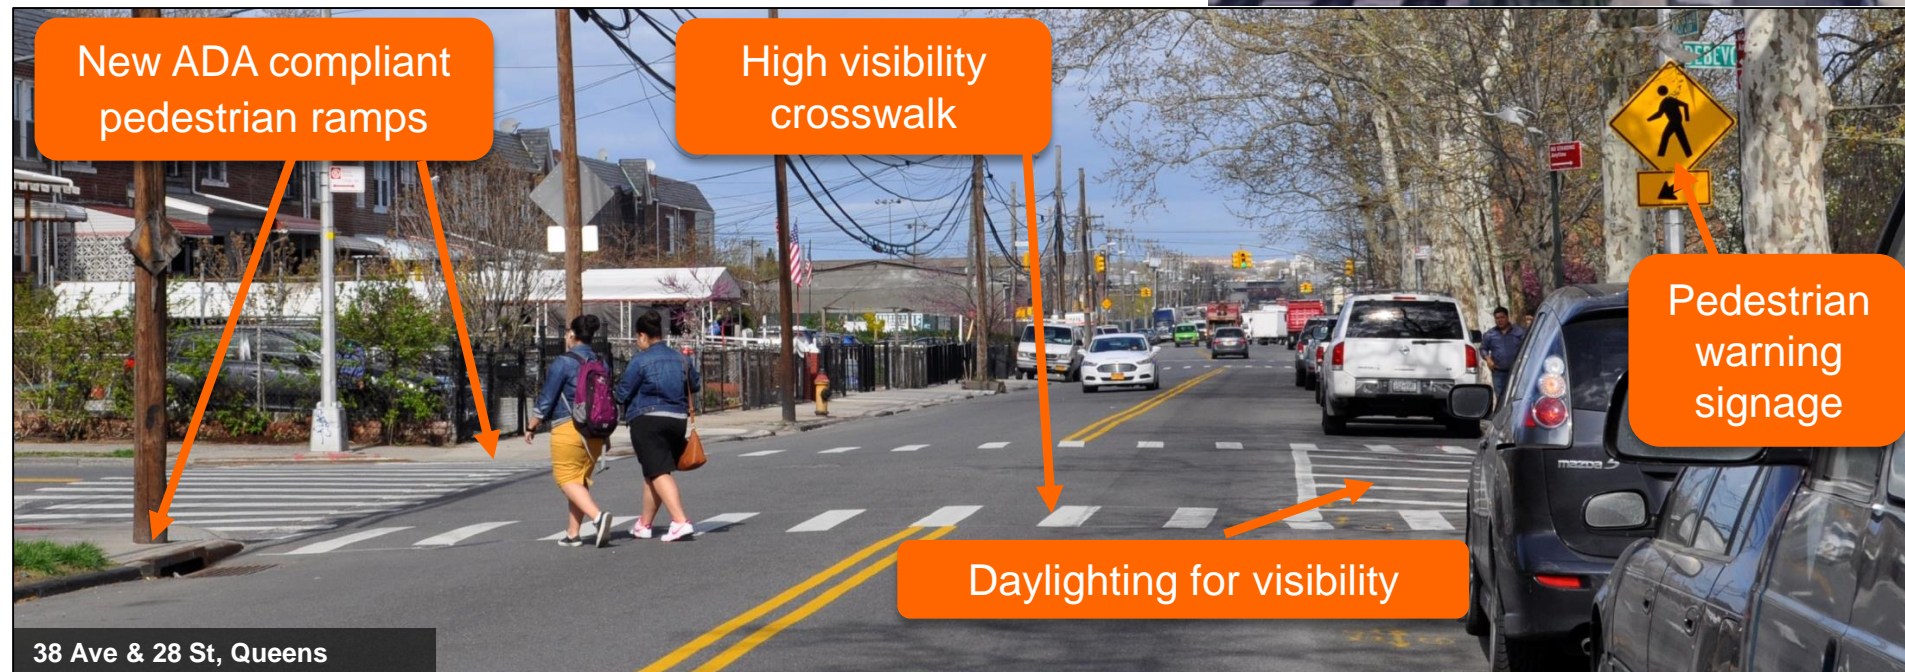

Enhanced Crossing Example