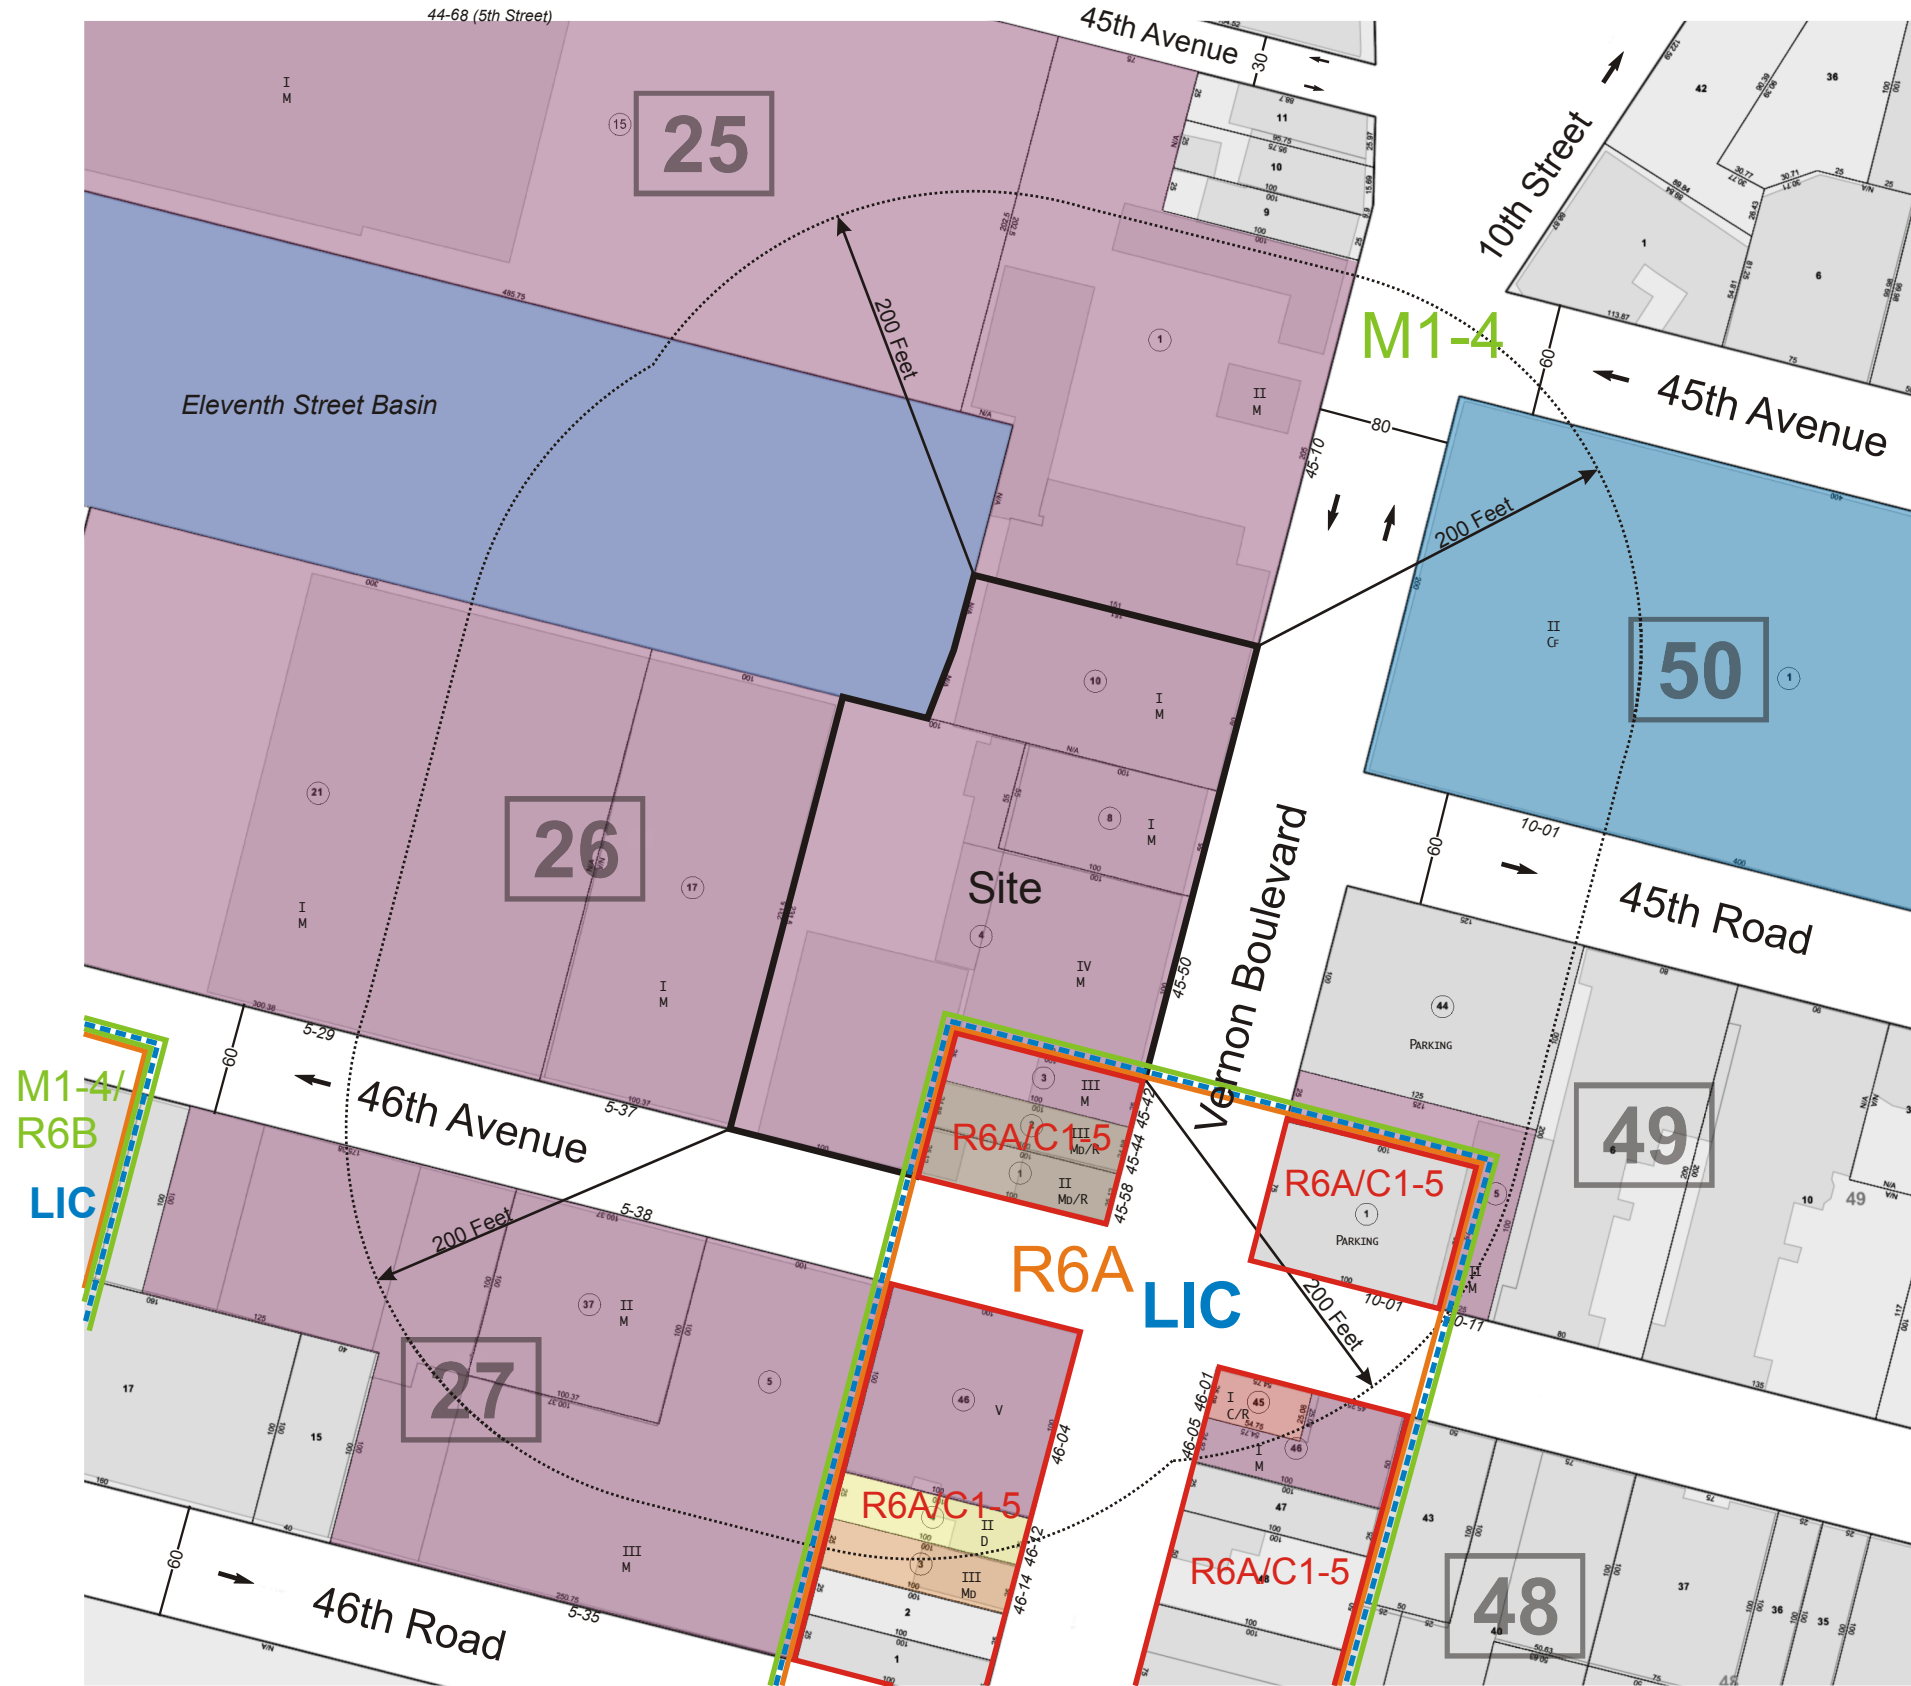

45-40 Vernon Boulevard, Queens

Block 26 Lots 4,8,10  
Zoning Map: 9b  
Site - M1-4

Land Uses

- One and Two-Family Homes
- Multiple Dwelling
- Commercial
- Mixed Use (Residential-Commercial)
- Manufacturing
- Open Space / Park Land
- Institutional / Community Facility
- Parking / Automotive

Legend

- # - Lot Numbers (within radius)
- ### - Block Numbers
- I, II, III - Story Height
- MD - Multiple Dwelling
- D - Dwelling
- R - Retail
- G - Garage
- C - Commercial
- I - Industrial
- M - Manufacturing
- W - Warehouse
- V - Vacant
- Gf - Community Facility