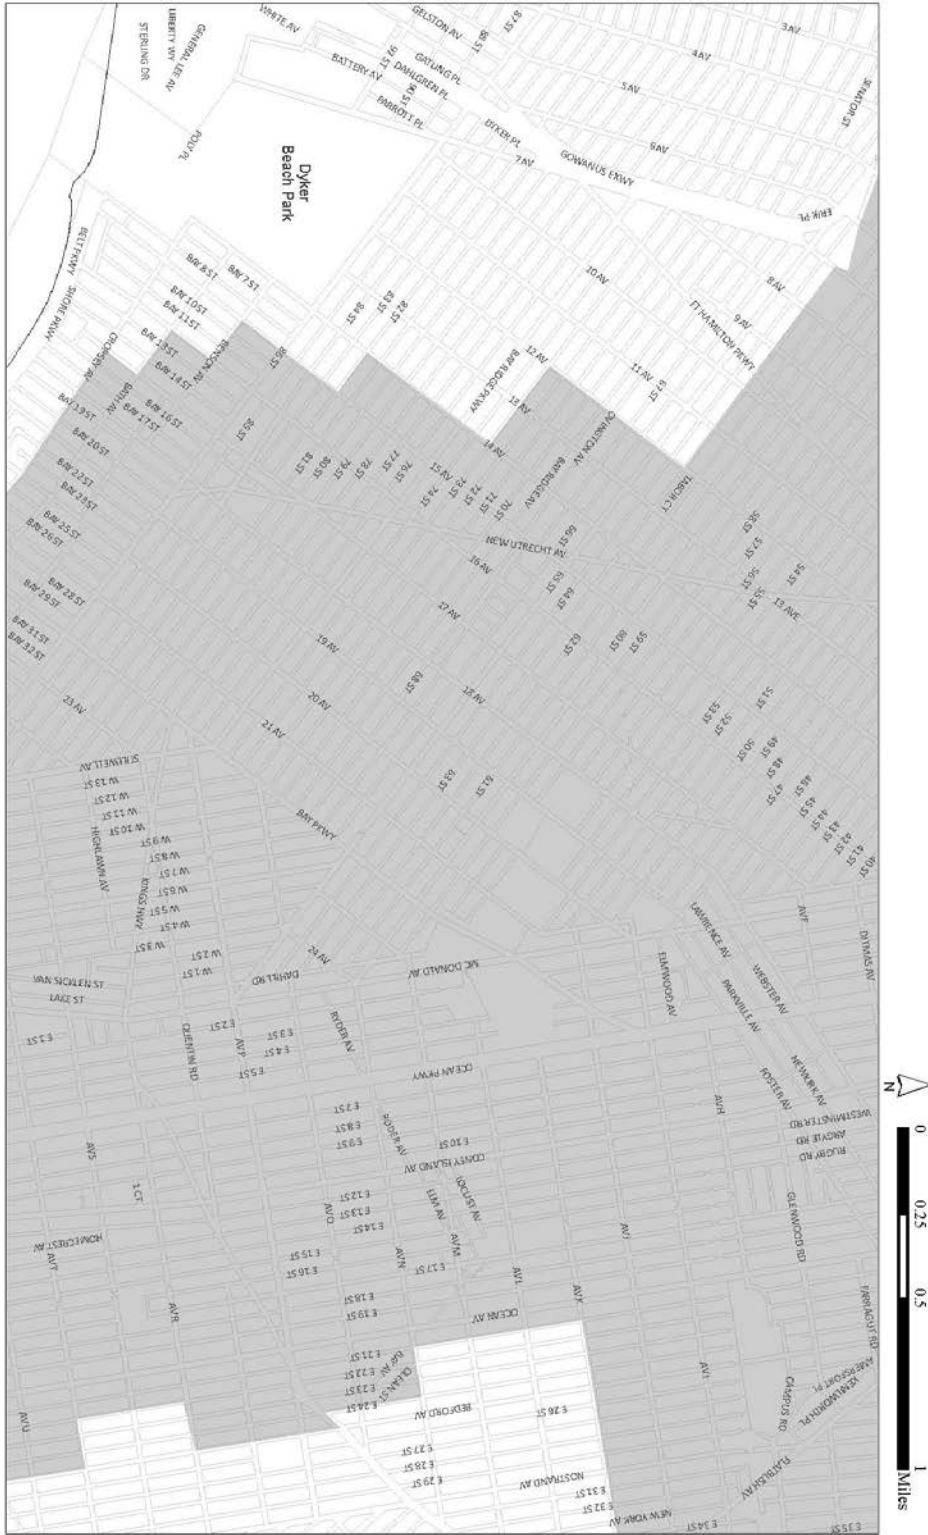

# Appendix I: Transit Zone

The #Transit Zone# includes all of Manhattan Community Districts 9, 10, 11 and 12; Bronx Community Districts 1, 2, 3, 4, 5, 6 and 7; and Brooklyn Community Districts 1, 2, 3, 4, 6, 7, 8, 9, 12, 13 and 16. Portions of other Community Districts in a #Transit Zone# are shown on the maps in this APPENDIX.

[New map to be added]

Key Map 1

[New map to be added]

Key Map 2

[New map to be added]

Key Map 3

[New map to be added]

Key Map 4

[New map to be added]

Key Map 10

[New map to be added]

Key Map 11

[New map to be added]

Key Map 13

[New map to be added]

Key Map 14

[New map to be added]

Key Map 15

[New map to be added]

END