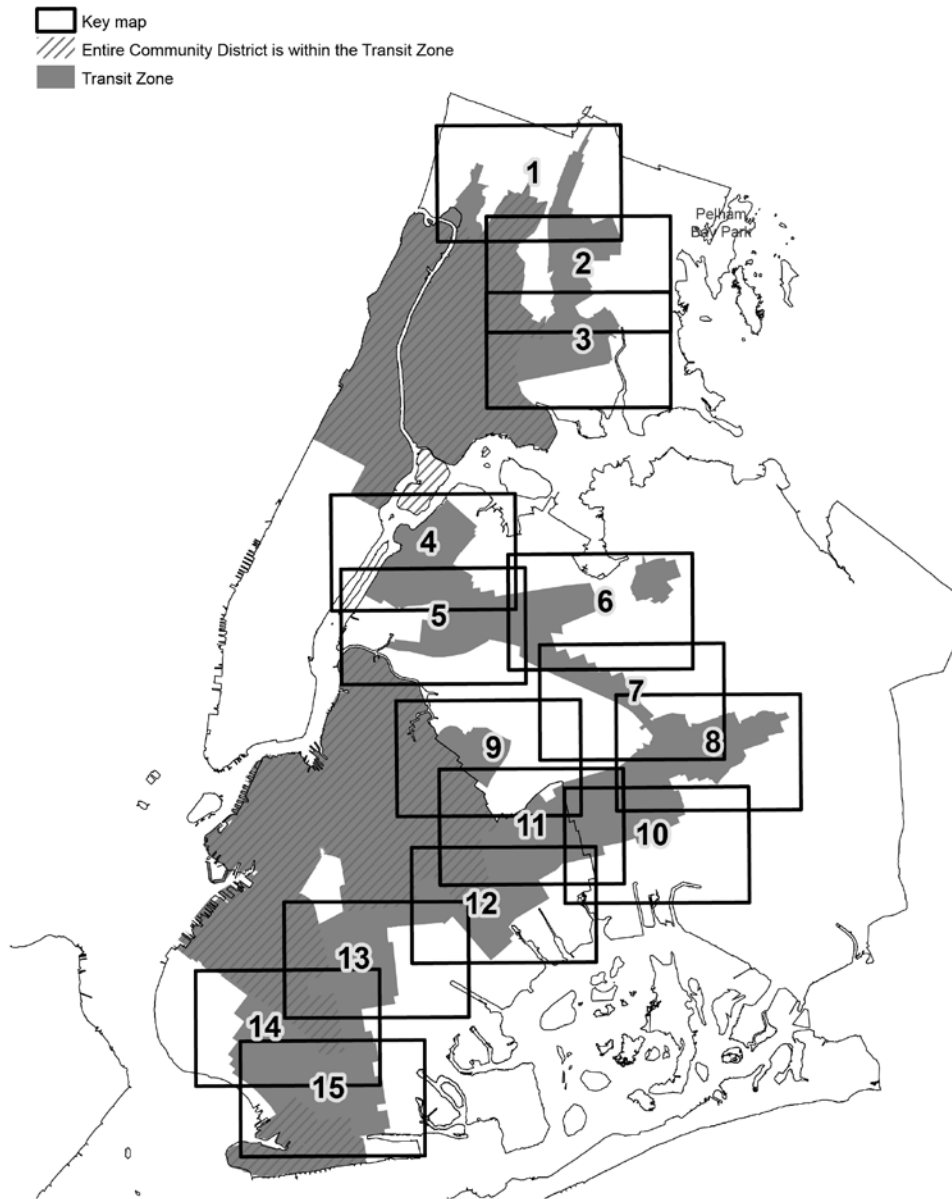

# Appendix I: Transit Zone

The #Transit Zone# includes all of Manhattan Community Districts 9, 10, 11 and 12; Bronx Community Districts 1, 2, 3, 4, 5, 6 and 7; and Brooklyn Community Districts 1, 2, 3, 4, 6, 7, 8, 9, 12, 13 and 16. Portions of other Community Districts in a #Transit Zone# are shown on the maps in this APPENDIX.

[New map to be added]

Key Map 1

[New map to be added]

Key Map 2

[New map to be added]

Key Map 3

[New map to be added]

Key Map 4

[New map to be added]

Key Map 5

[New map to be added]

Key Map 6

[New map to be added]

Key Map 7

[New map to be added]

Key Map 9

[New map to be added]

Key Map 15

[New map to be added]

END