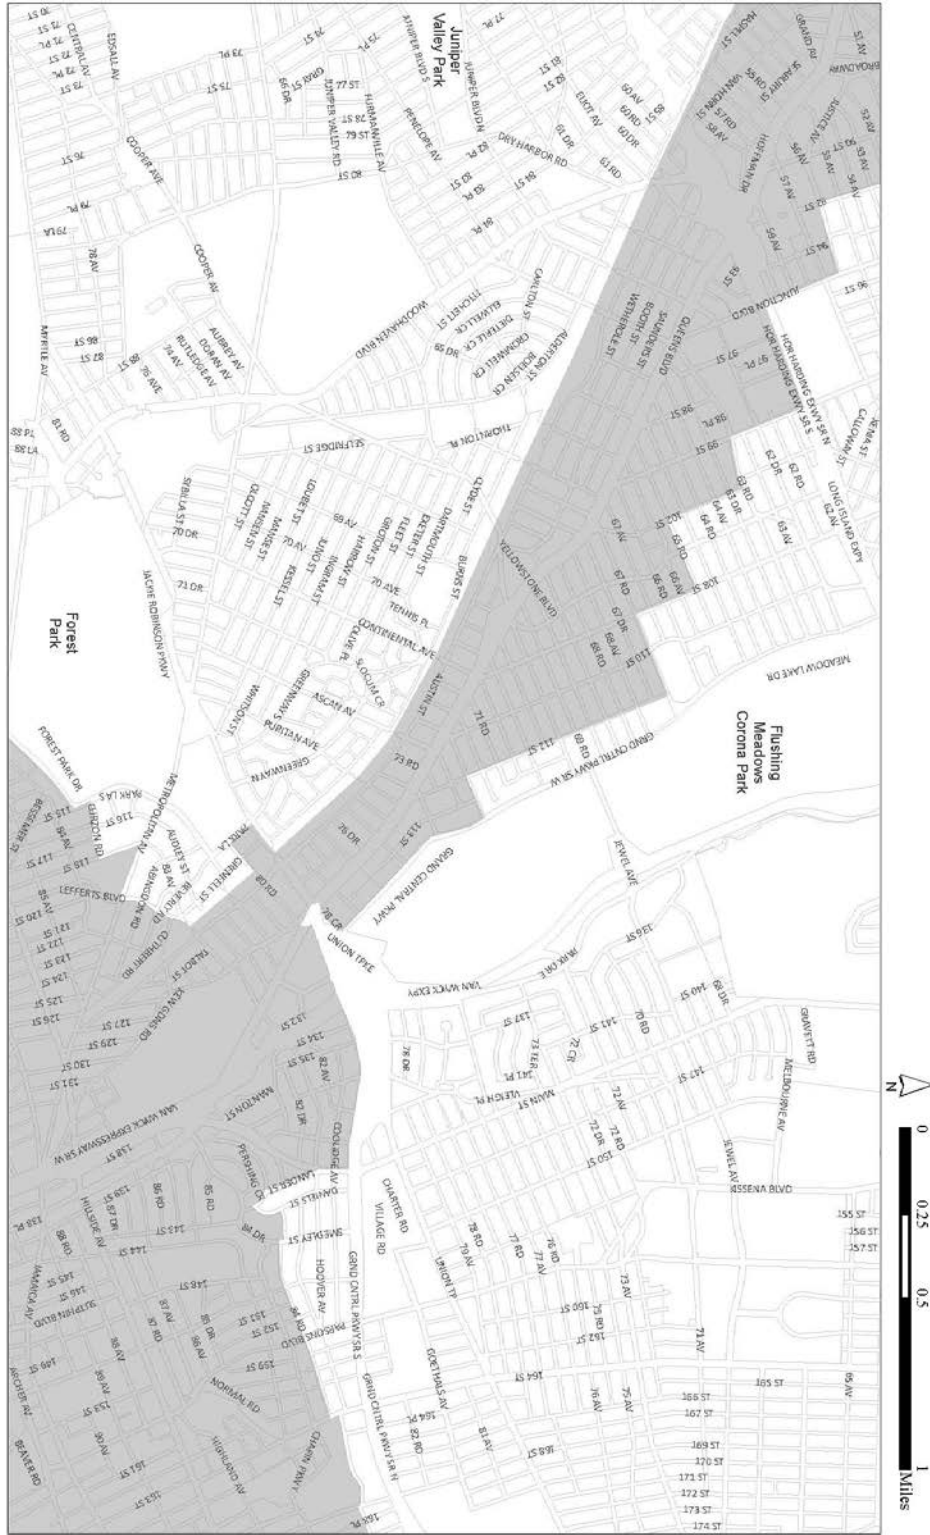

# Appendix I: Transit Zone

The #Transit Zone# includes all of Manhattan Community Districts 9, 10, 11 and 12; Bronx Community Districts 1, 2, 3, 4, 5, 6 and 7; and Brooklyn Community Districts 1, 2, 3, 4, 6, 7, 8, 9, 12, 13 and 16. Portions of other Community Districts in a #Transit Zone# are shown on the maps in this APPENDIX.

[New map to be added]

Key Map 1

[New map to be added]

Key Map 2

[New map to be added]

Key Map 3

[New map to be added]

Key Map 4

[New map to be added]

Key Map 5

[New map to be added]

Key Map 6

[New map to be added]

Key Map 7

[New map to be added]

Key Map 9

[New map to be added]

Key Map 10

[New map to be added]

Key Map 11

[New map to be added]

Key Map 13

[New map to be added]

Key Map 14