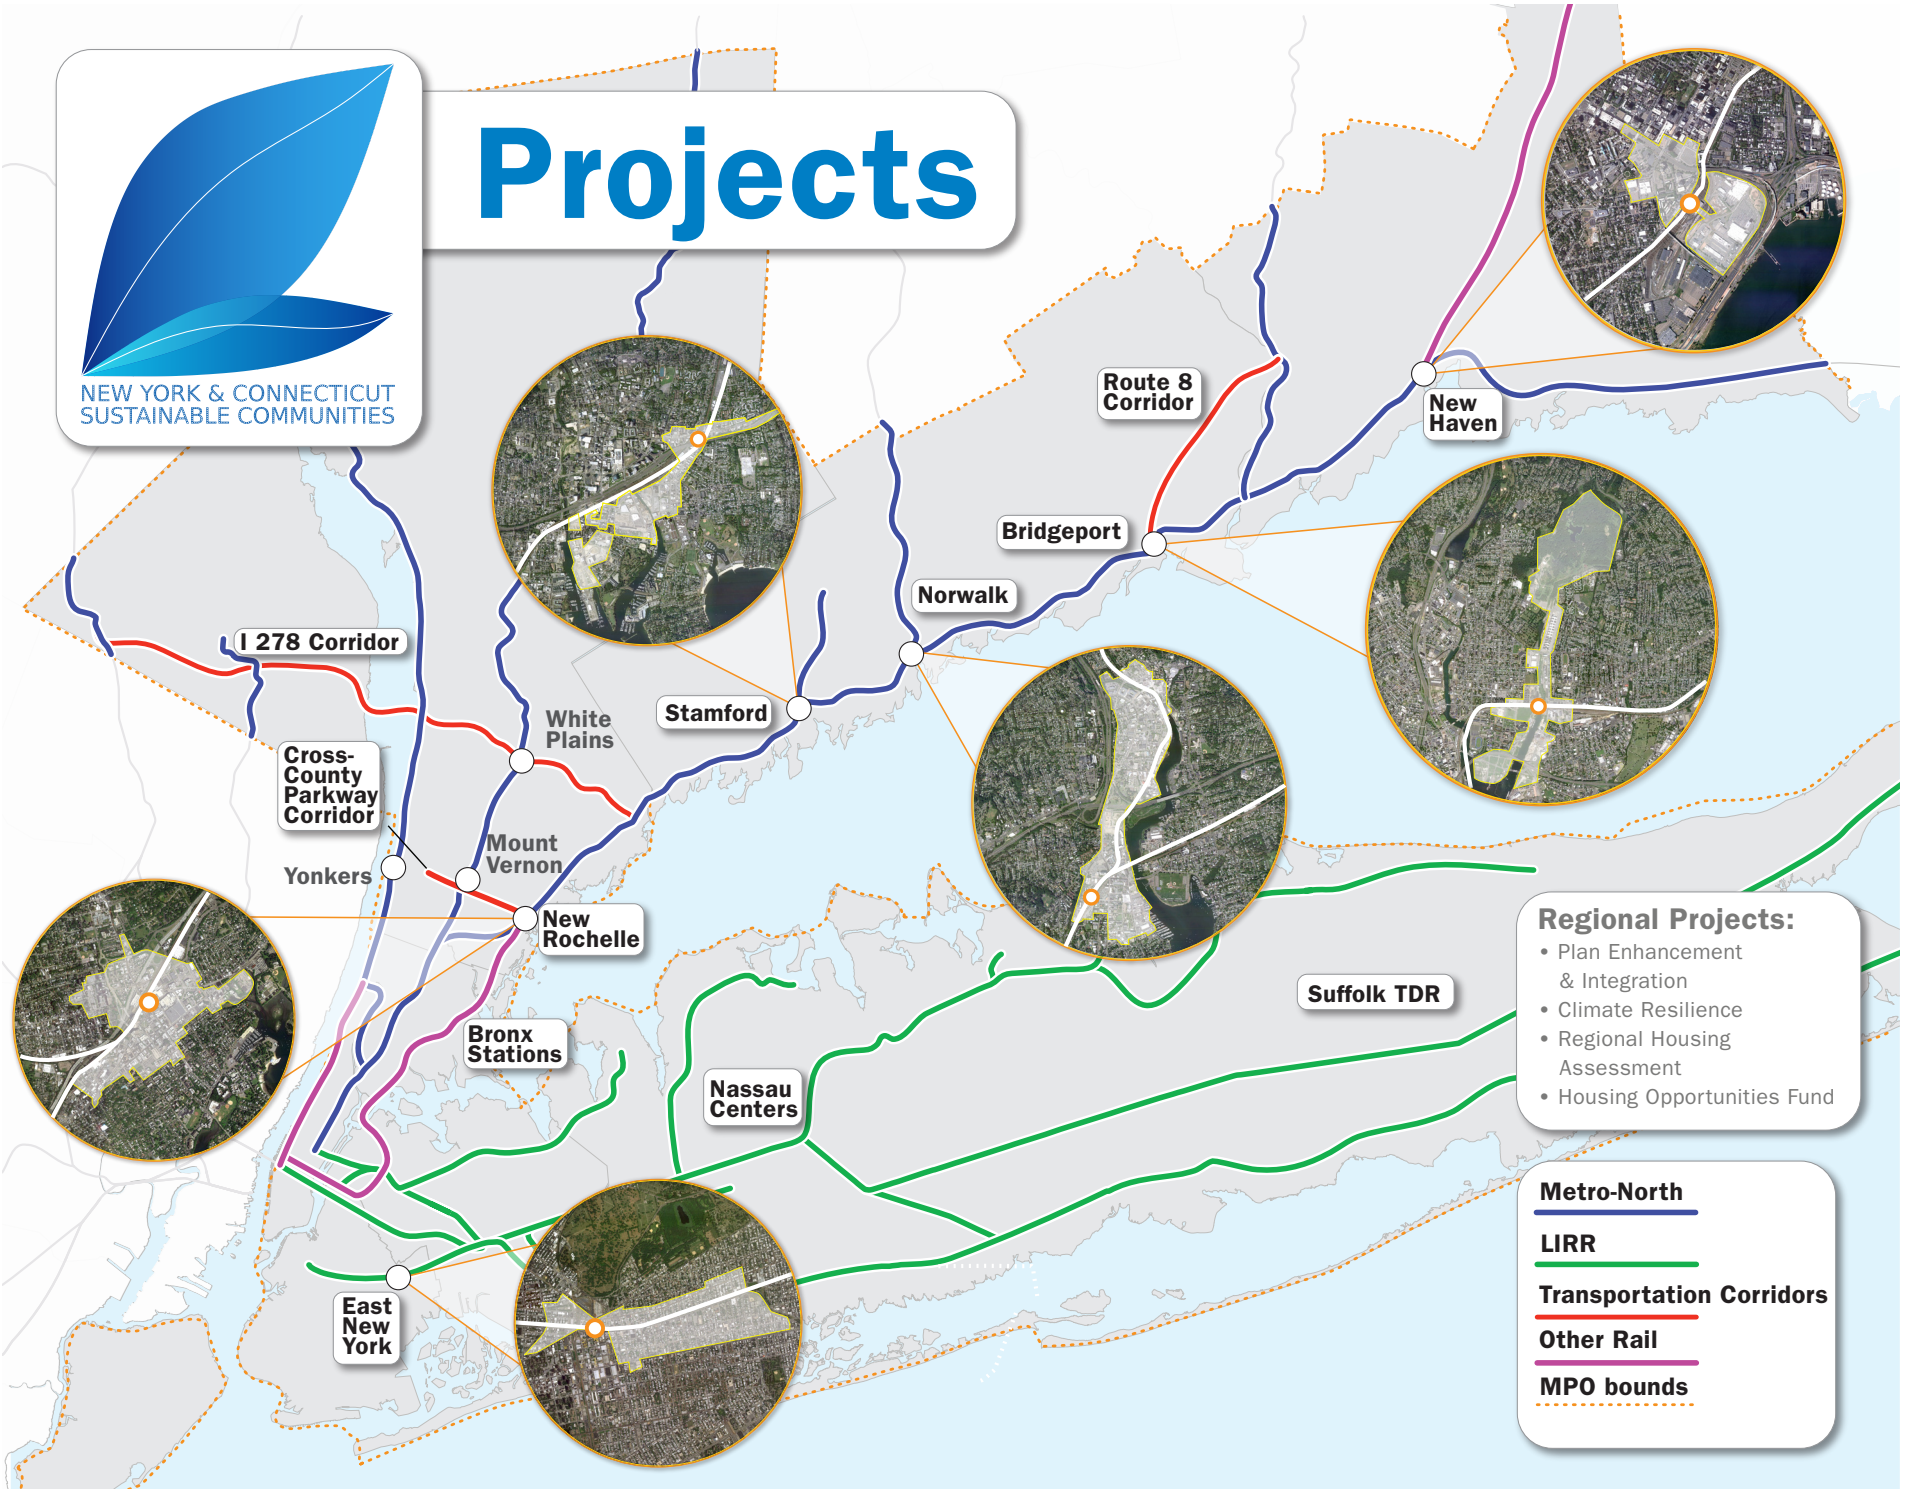

NEW YORK & CONNECTICUT
SUSTAINABLE COMMUNITIES

Projects

Regional Projects:

- Plan Enhancement & Integration
- Climate Resilience
- Regional Housing Assessment
- Housing Opportunities Fund

Metro-North

LIRR

Transportation Corridors

Other Rail

MPO bounds