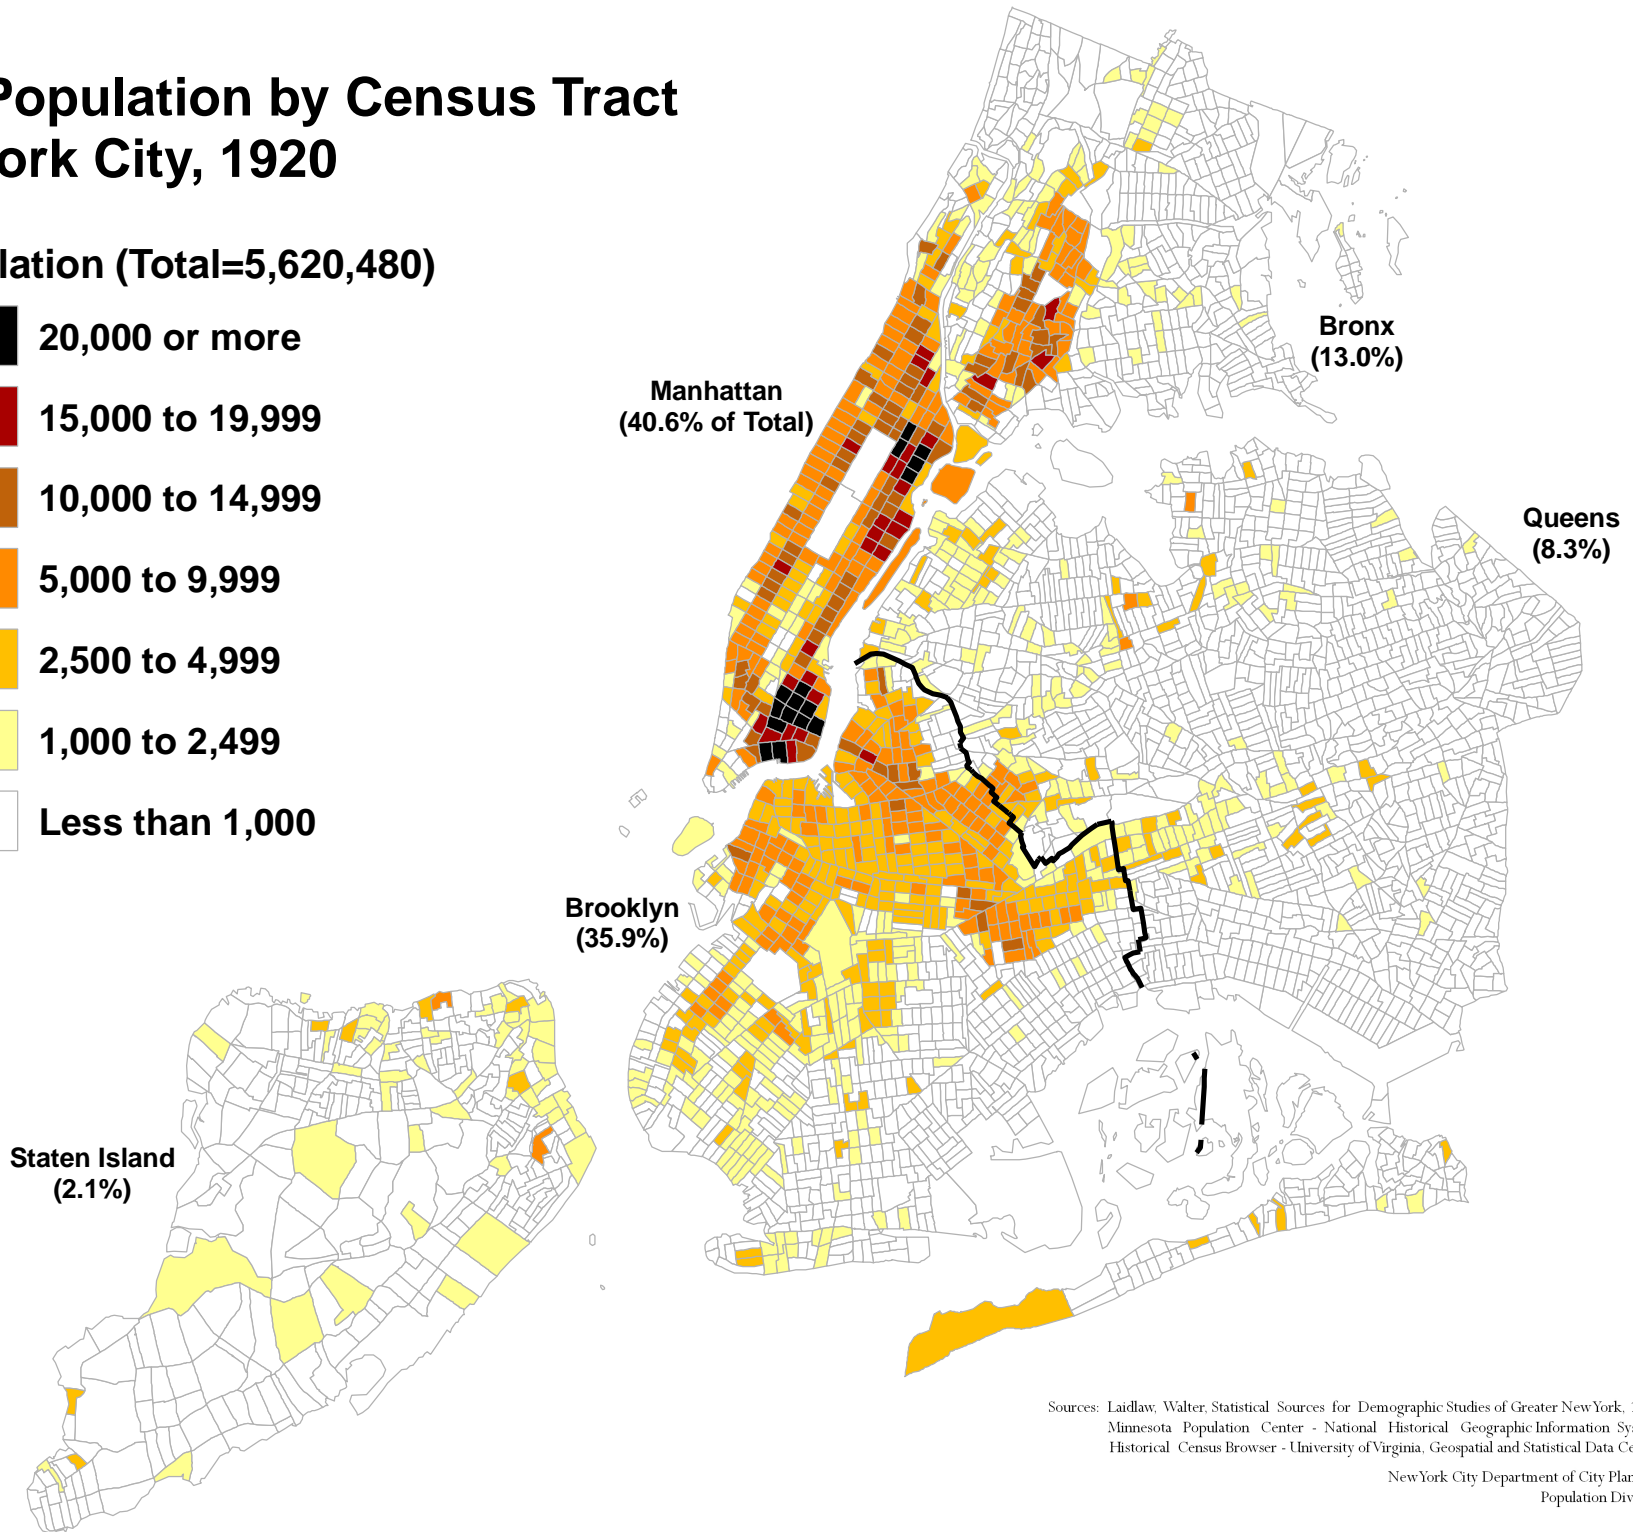

# Total Population by Census Tract New York City, 1920

Population (Total=5,620,480)

Sources: Laidlaw, Walter, Statistical Sources for Demographic Studies of Greater New York, 1920  
 Minnesota Population Center - National Historical Geographic Information System  
 Historical Census Browser - University of Virginia, Geospatial and Statistical Data Center  
 New York City Department of City Planning  
 Population Division