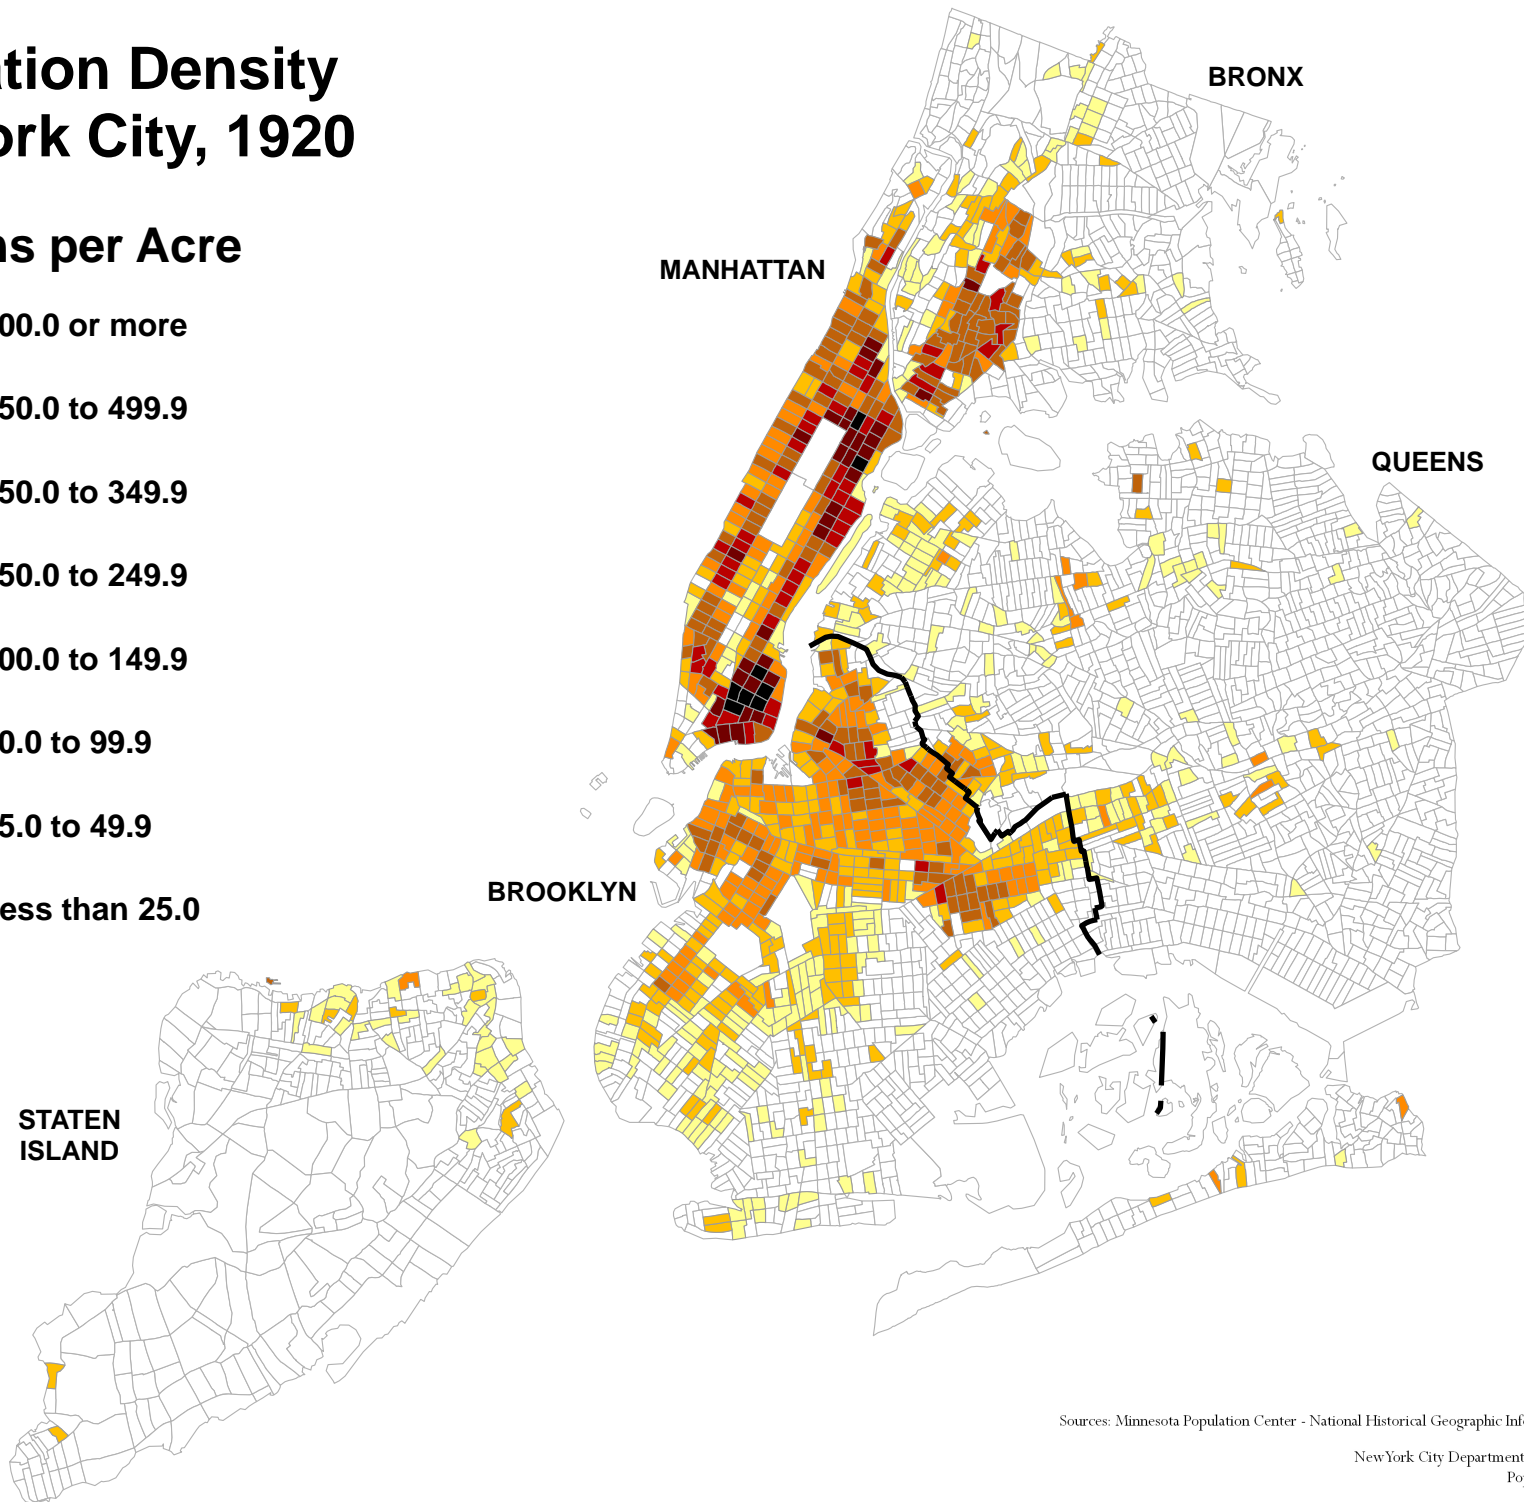

Population Density New York City, 1920

Persons per Acre

Sources: Minnesota Population Center - National Historical Geographic Information System

New York City Department of City Planning
Population Division