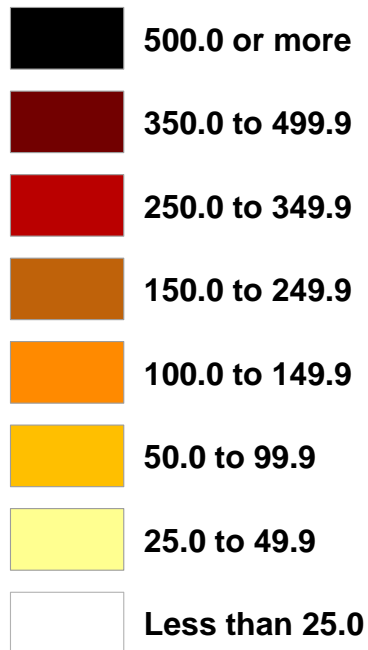

Population Density New York City, 1920

Persons per Acre

Sources: Minnesota Population Center - National Historical Geographic Information System

New York City Department of City Planning
Population Division