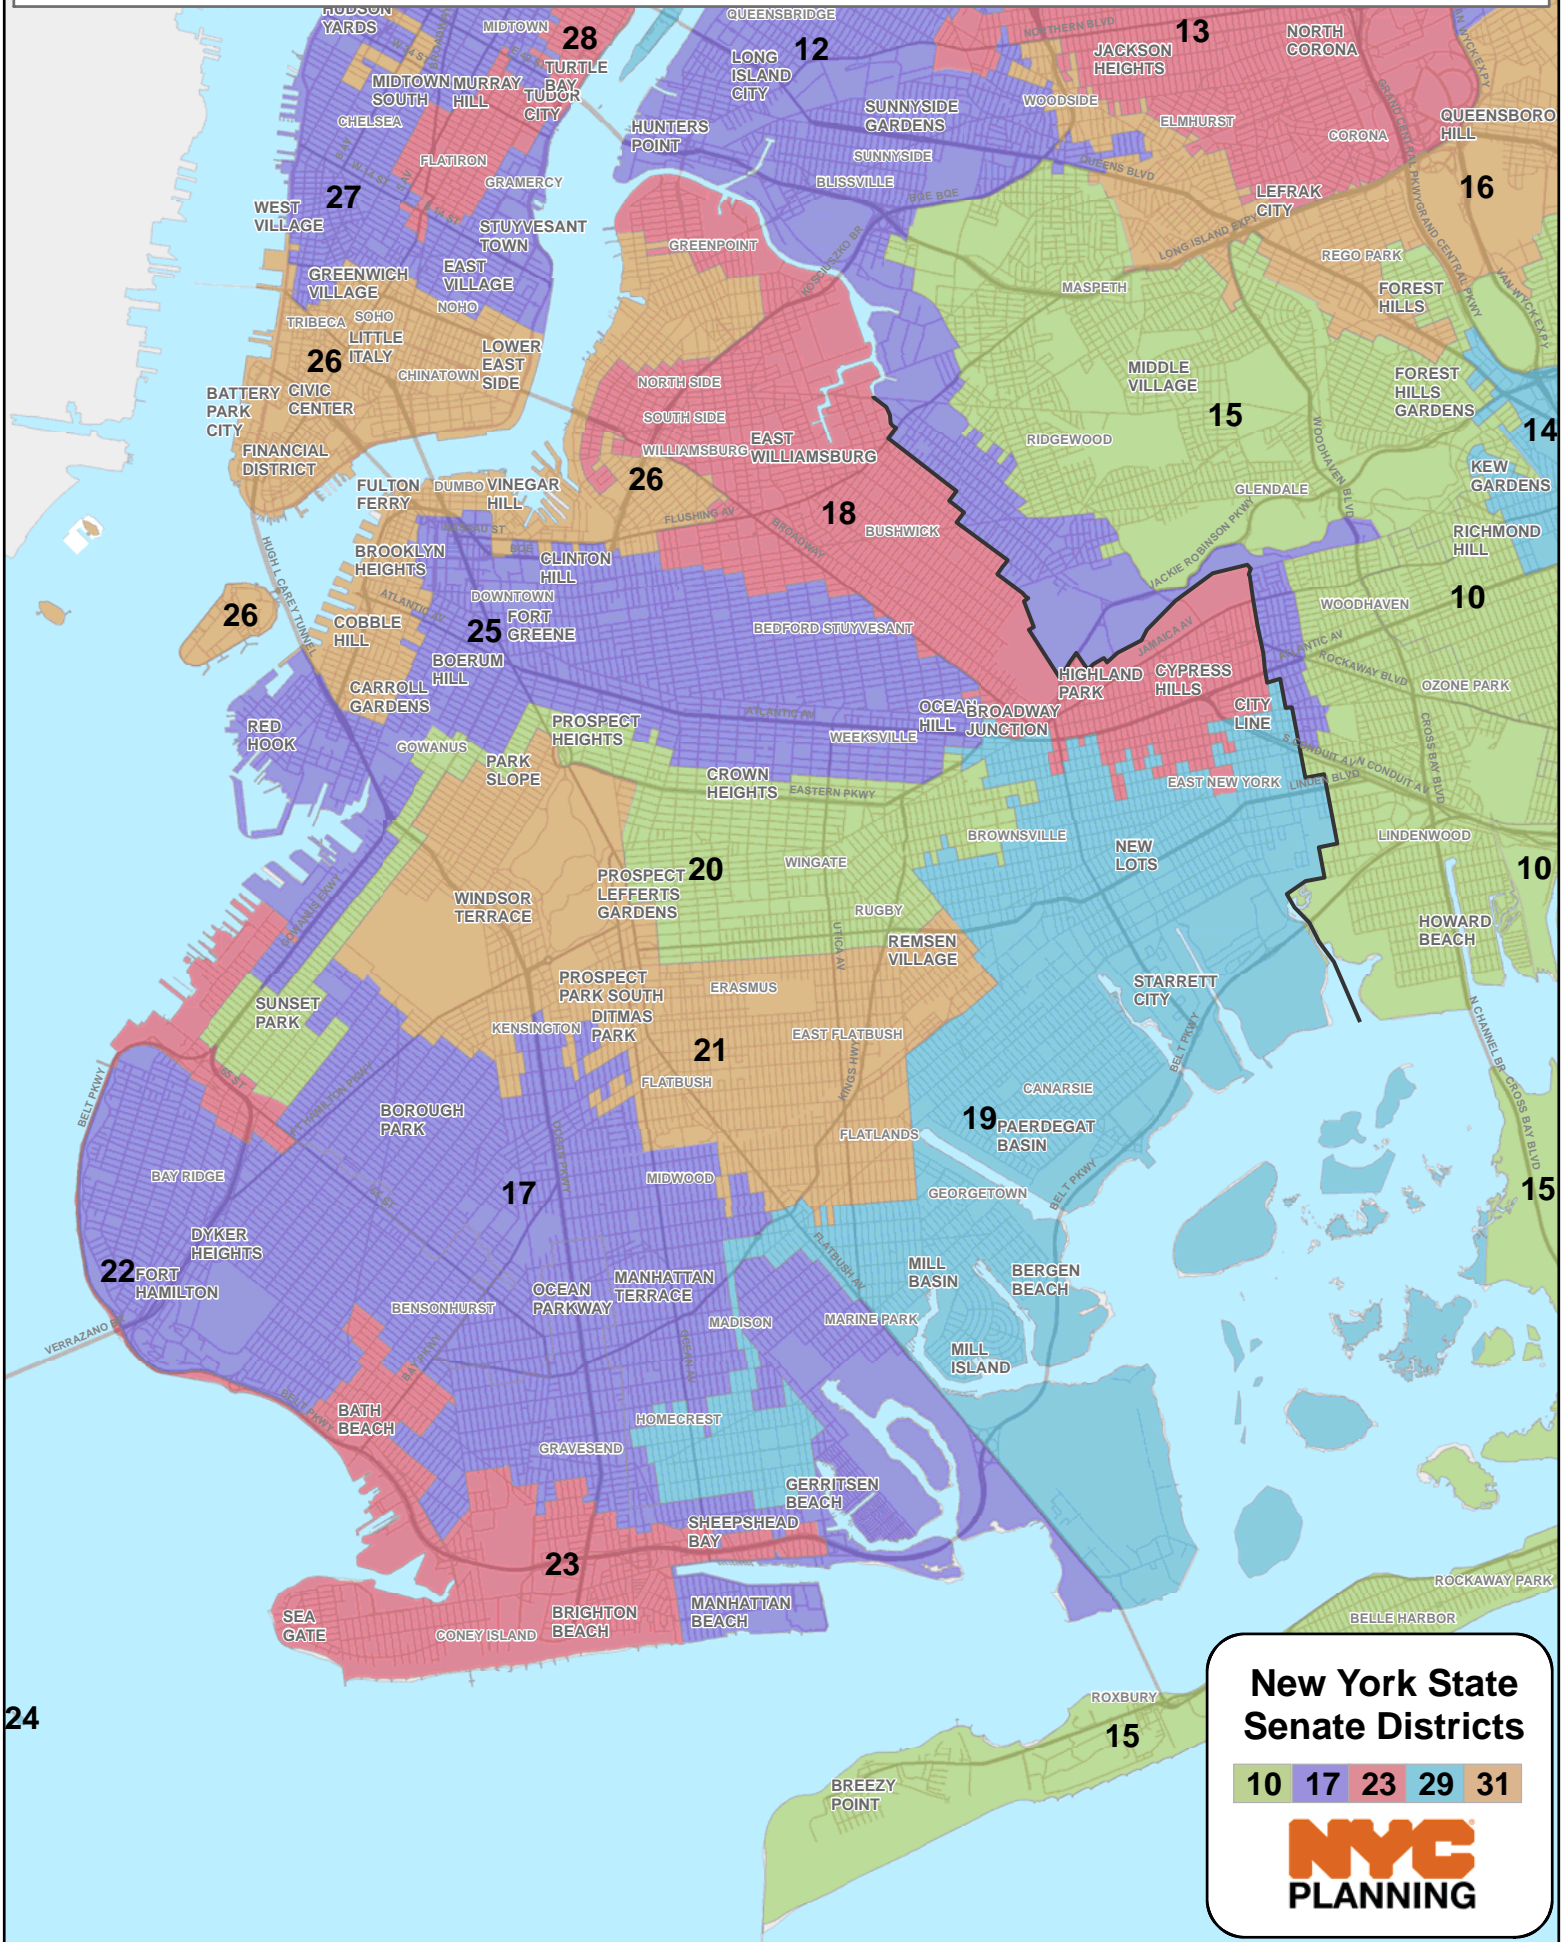

Manhattan - State Senate Districts

New York State Senate Districts

10 17 23 29 31

NYC PLANNING

Bronx - State Senate Districts

New York State Senate Districts

10 17 23 29 31

NYC PLANNING

Brooklyn - State Senate Districts

New York State Senate Districts

10 17 23 29 31

NYC PLANNING