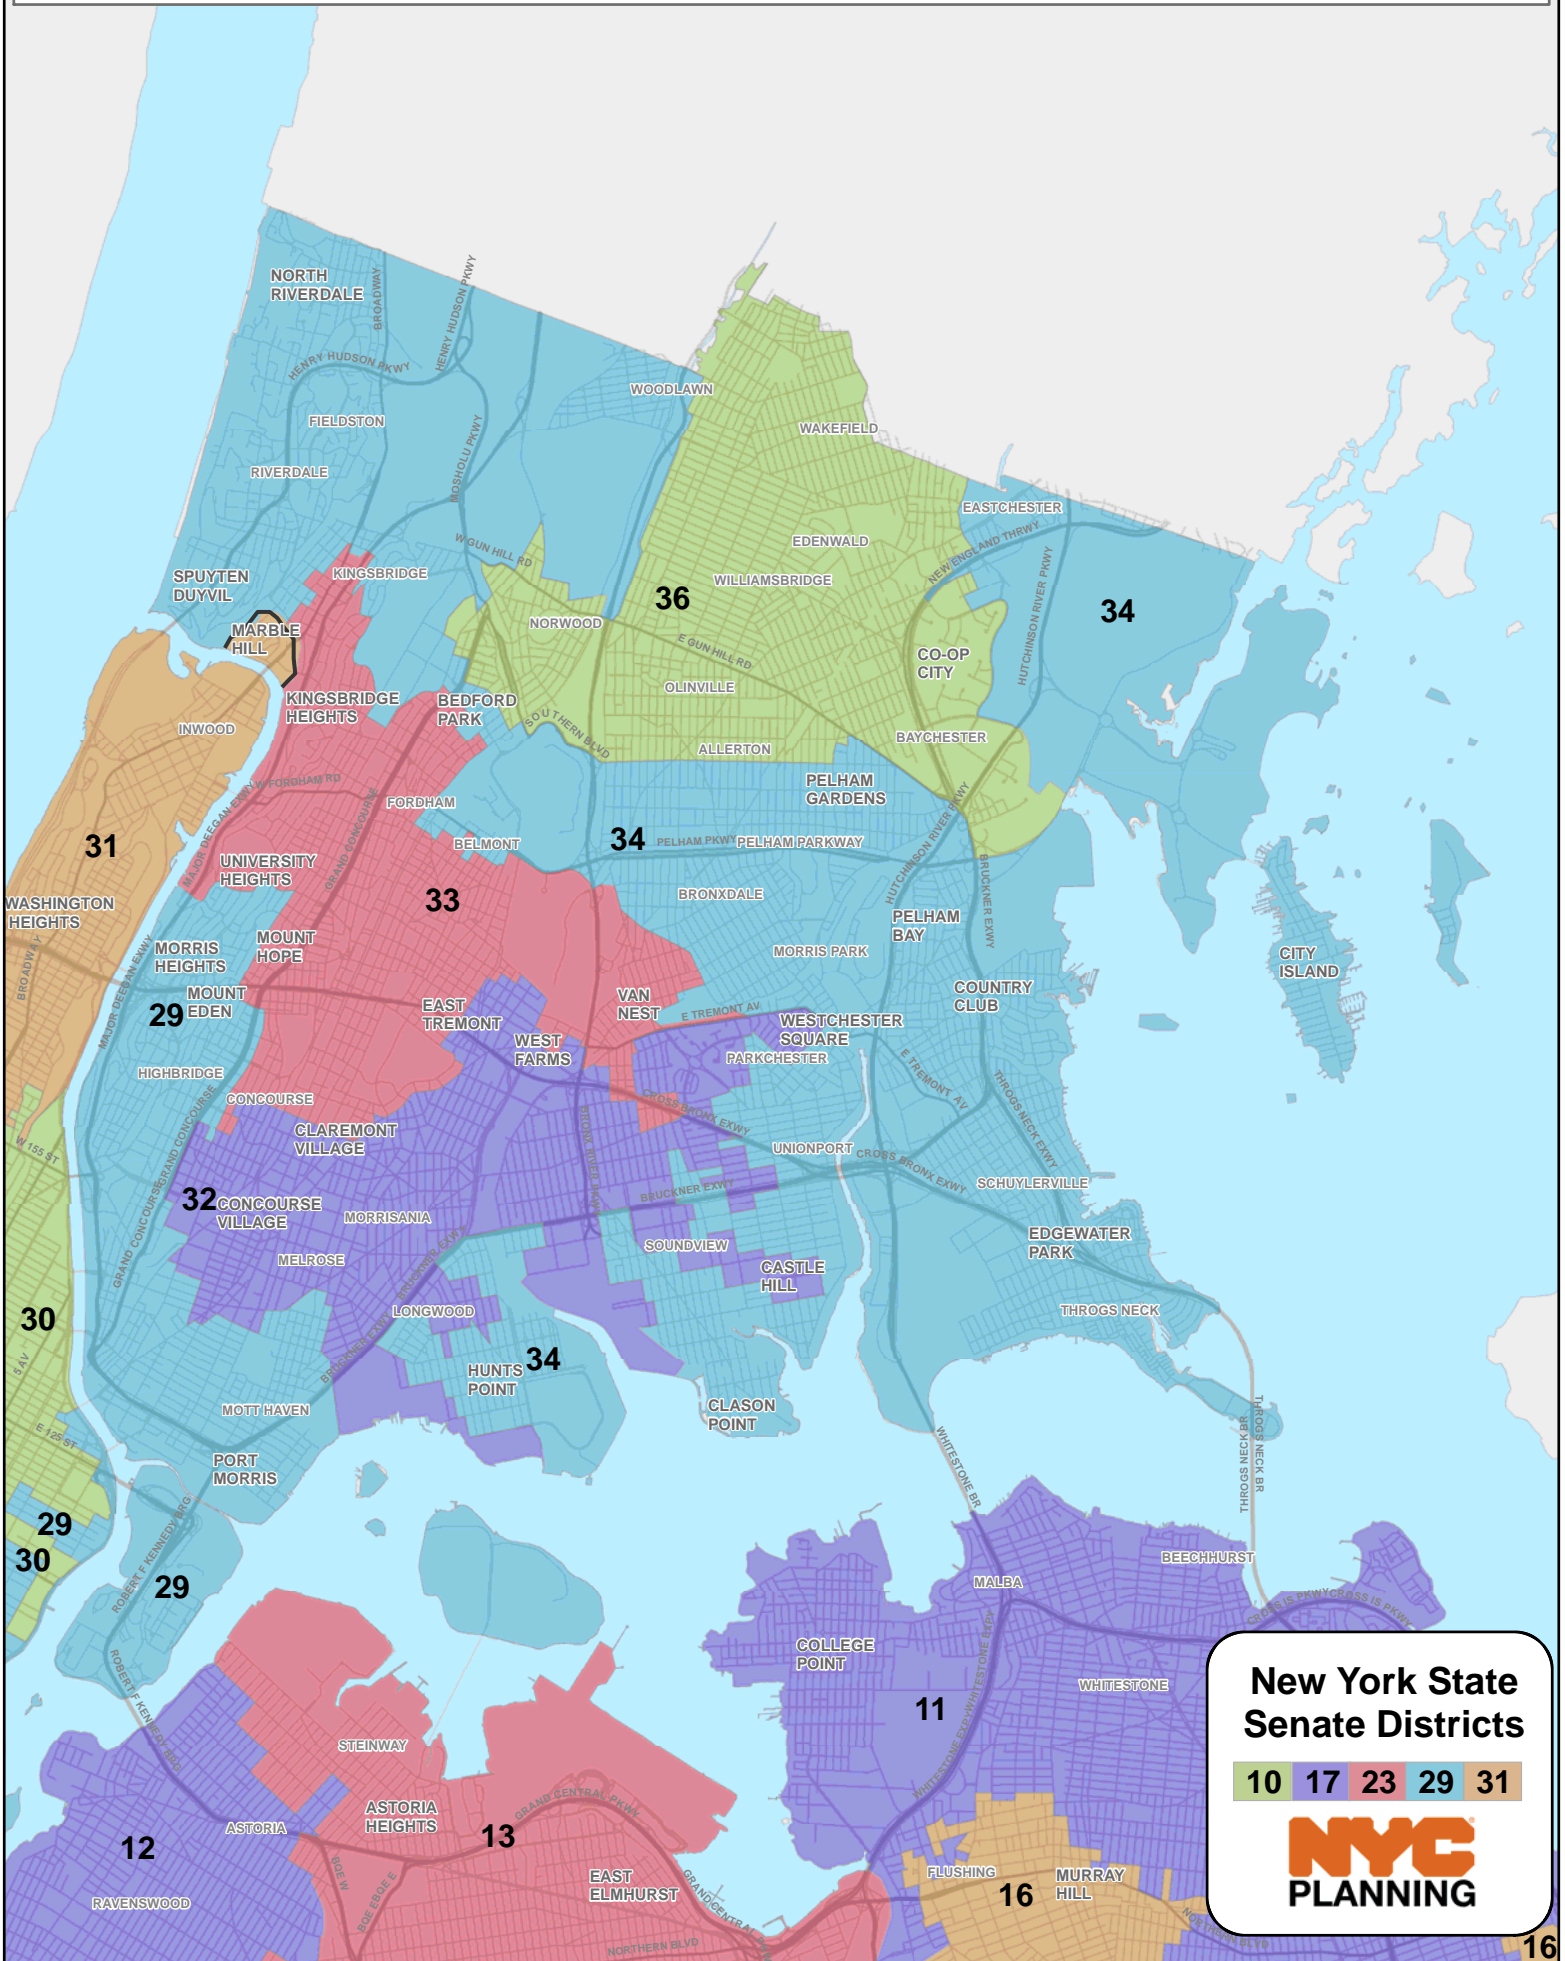

Manhattan - State Senate Districts

New York State Senate Districts

10 17 23 29 31

NYC PLANNING

Bronx - State Senate Districts

New York State Senate Districts

10 17 23 29 31

NYC PLANNING

Brooklyn - State Senate Districts

New York State Senate Districts

10 17 23 29 31

NYC PLANNING