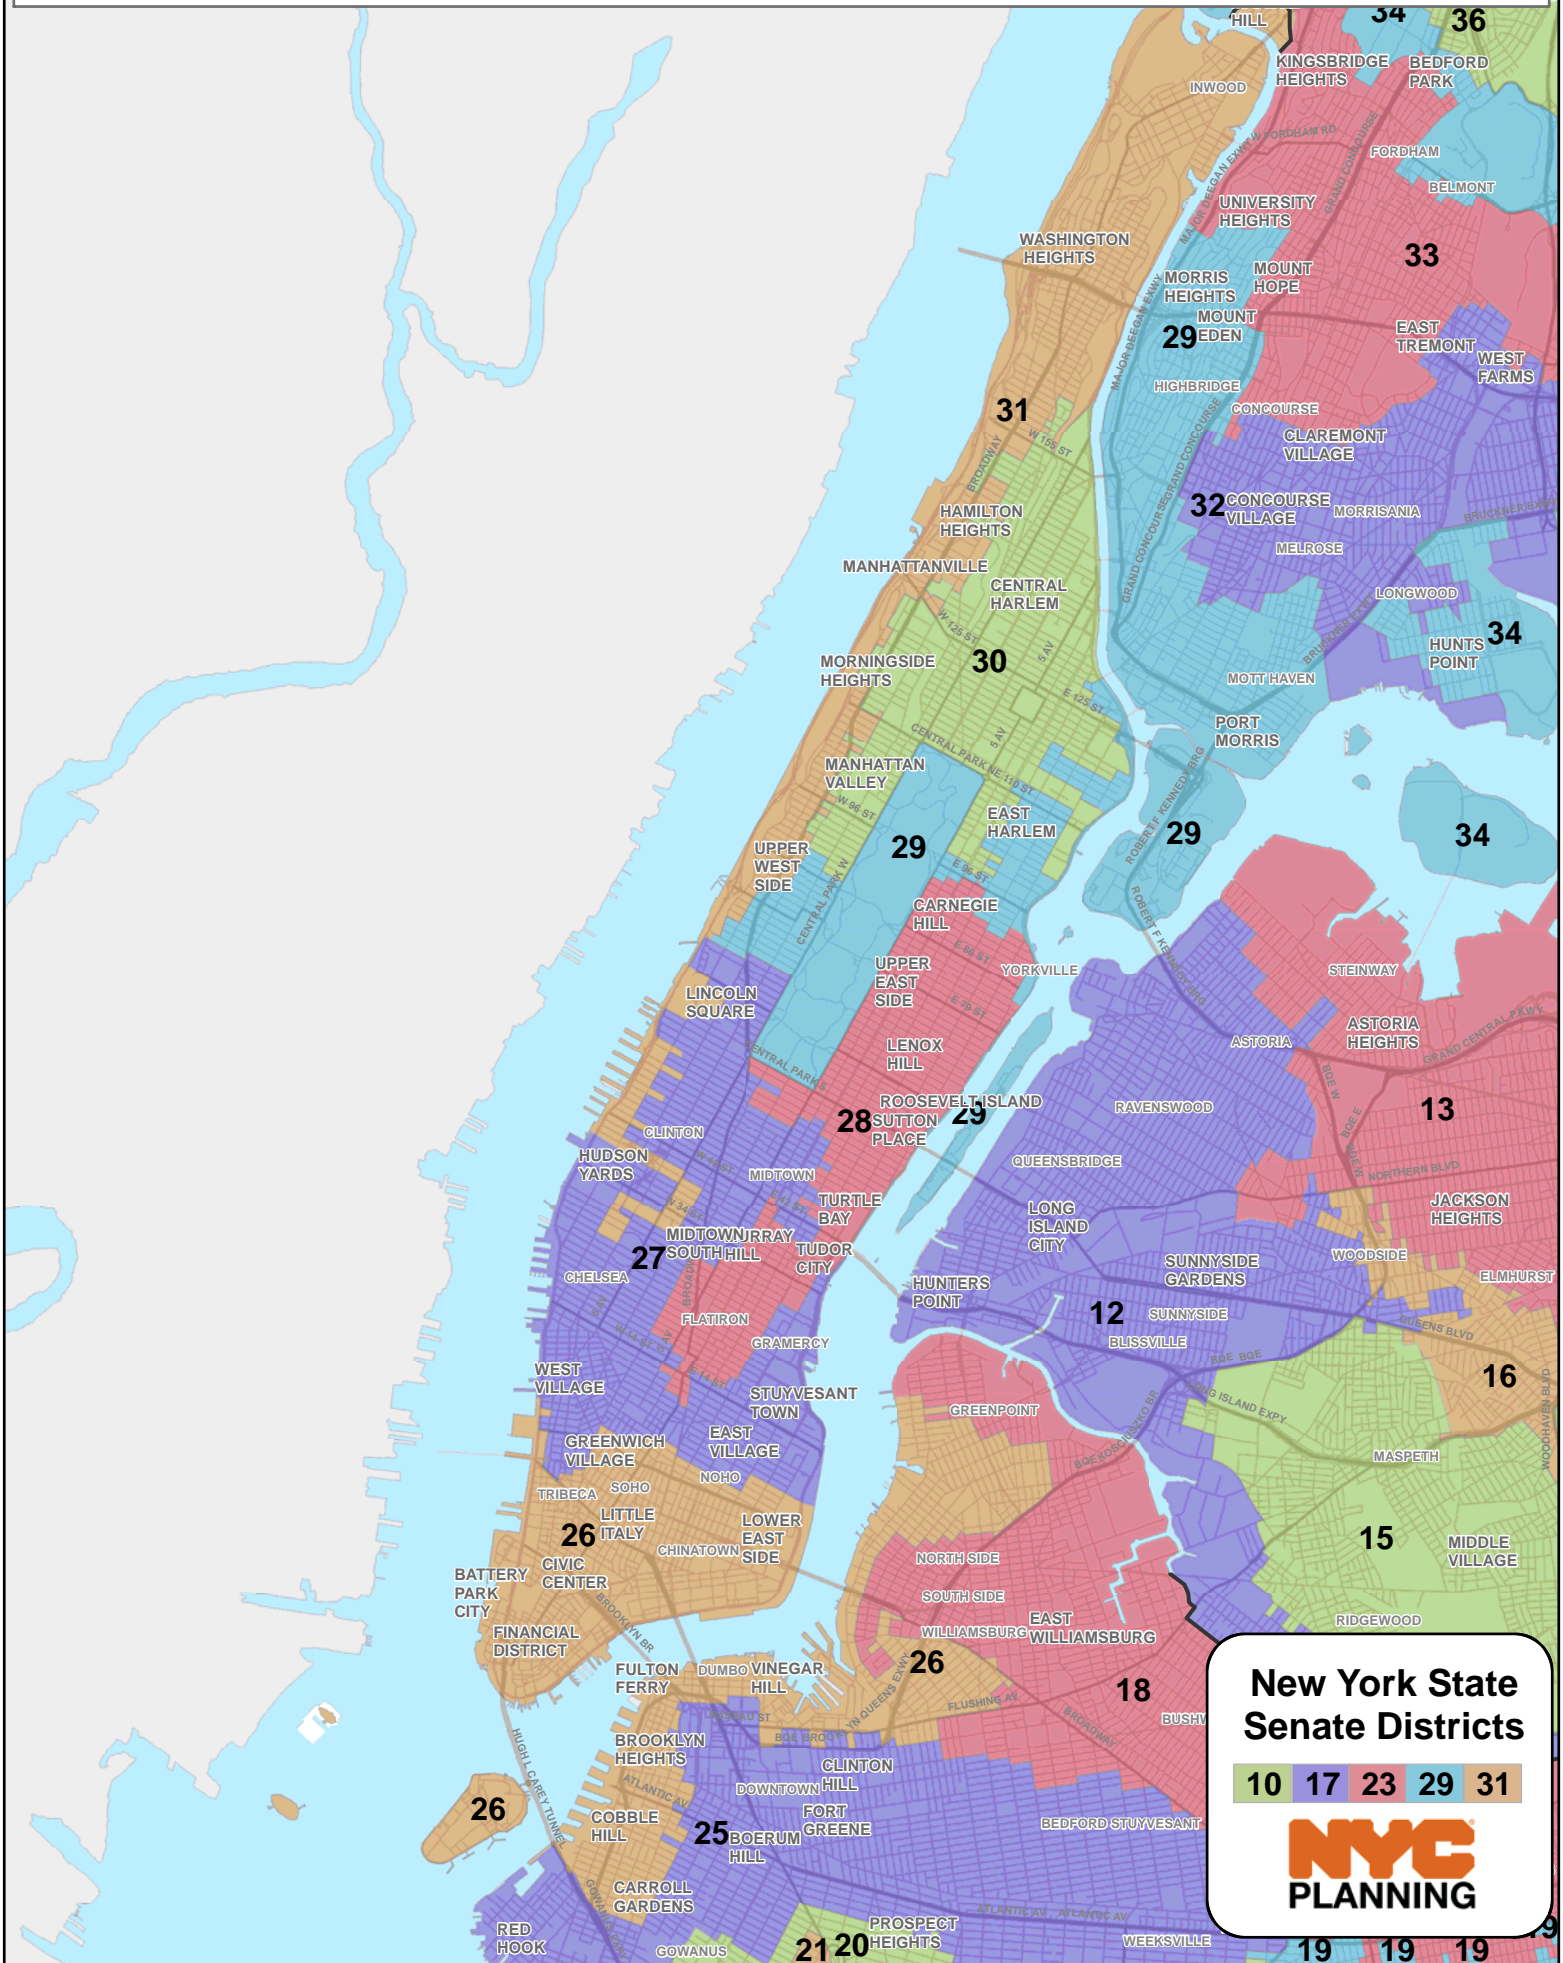

Manhattan - State Senate Districts

New York State Senate Districts

10 17 23 29 31

NYC PLANNING

Bronx - State Senate Districts

New York State Senate Districts

10 17 23 29 31

NYC PLANNING

Brooklyn - State Senate Districts

New York State Senate Districts

10 17 23 29 31

NYC PLANNING