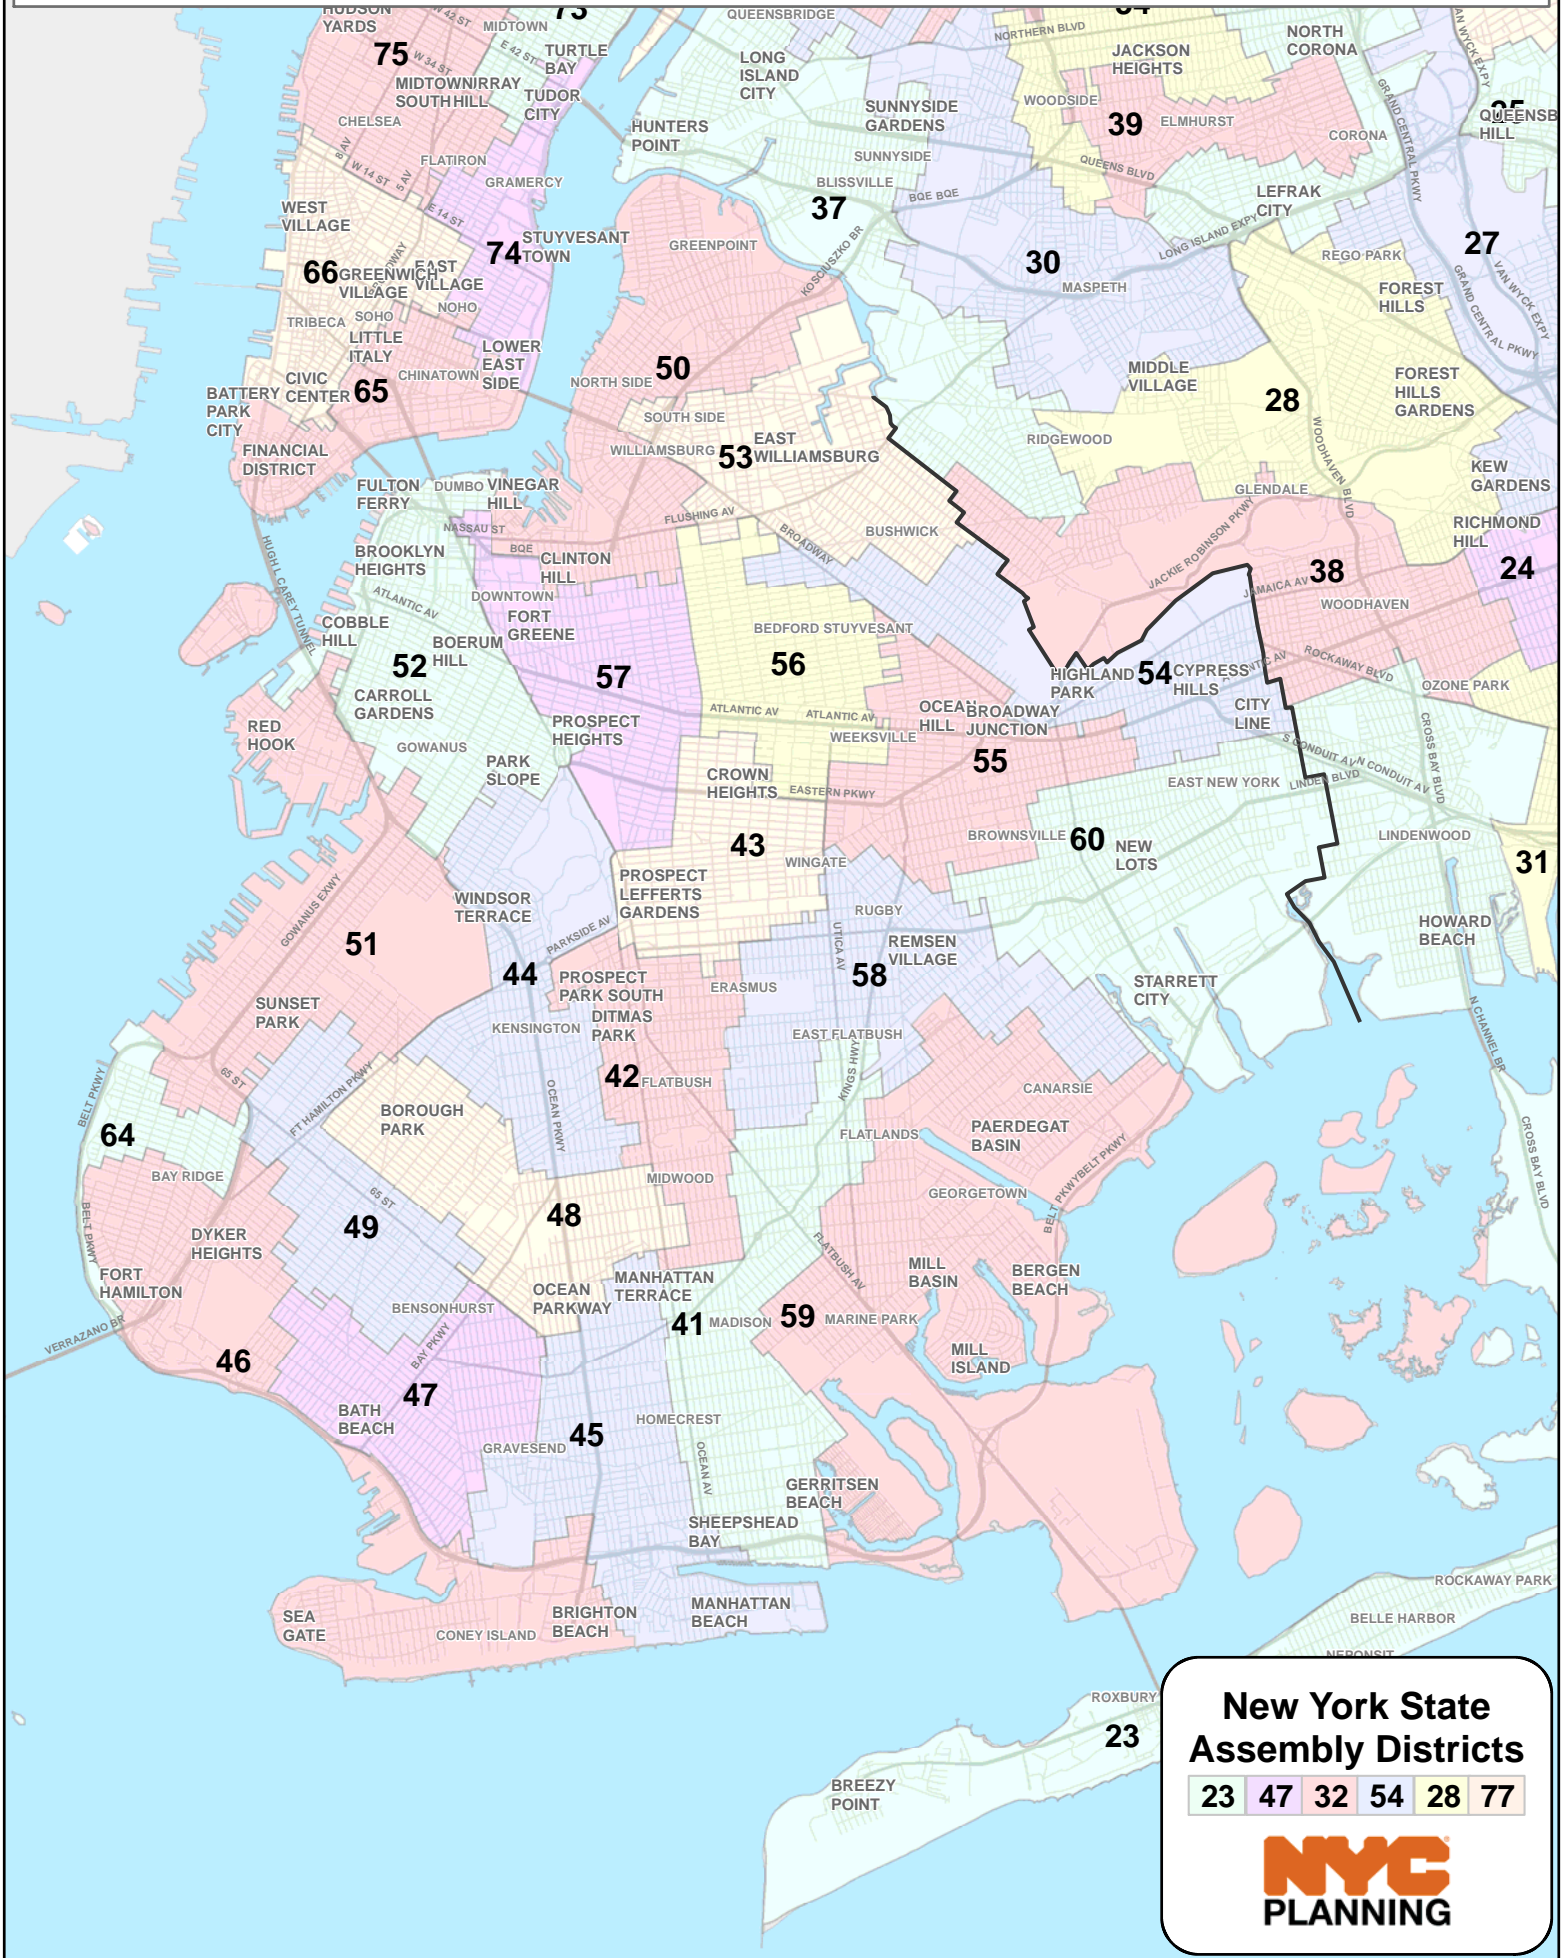

# Manhattan - State Assembly Districts

**New York State  
Assembly Districts**

23 47 32 54 28 77

**NYC  
PLANNING**

# Bronx - State Assembly Districts

**New York State Assembly Districts**  
 23 47 32 54 28 77  
**NYC PLANNING**

# Brooklyn - State Assembly Districts

**New York State  
Assembly Districts**

23 47 32 54 28 77

**NYC  
PLANNING**

# Queens - State Assembly Districts

**New York State  
Assembly Districts**

23 47 32 54 28 77

**NYC  
PLANNING**