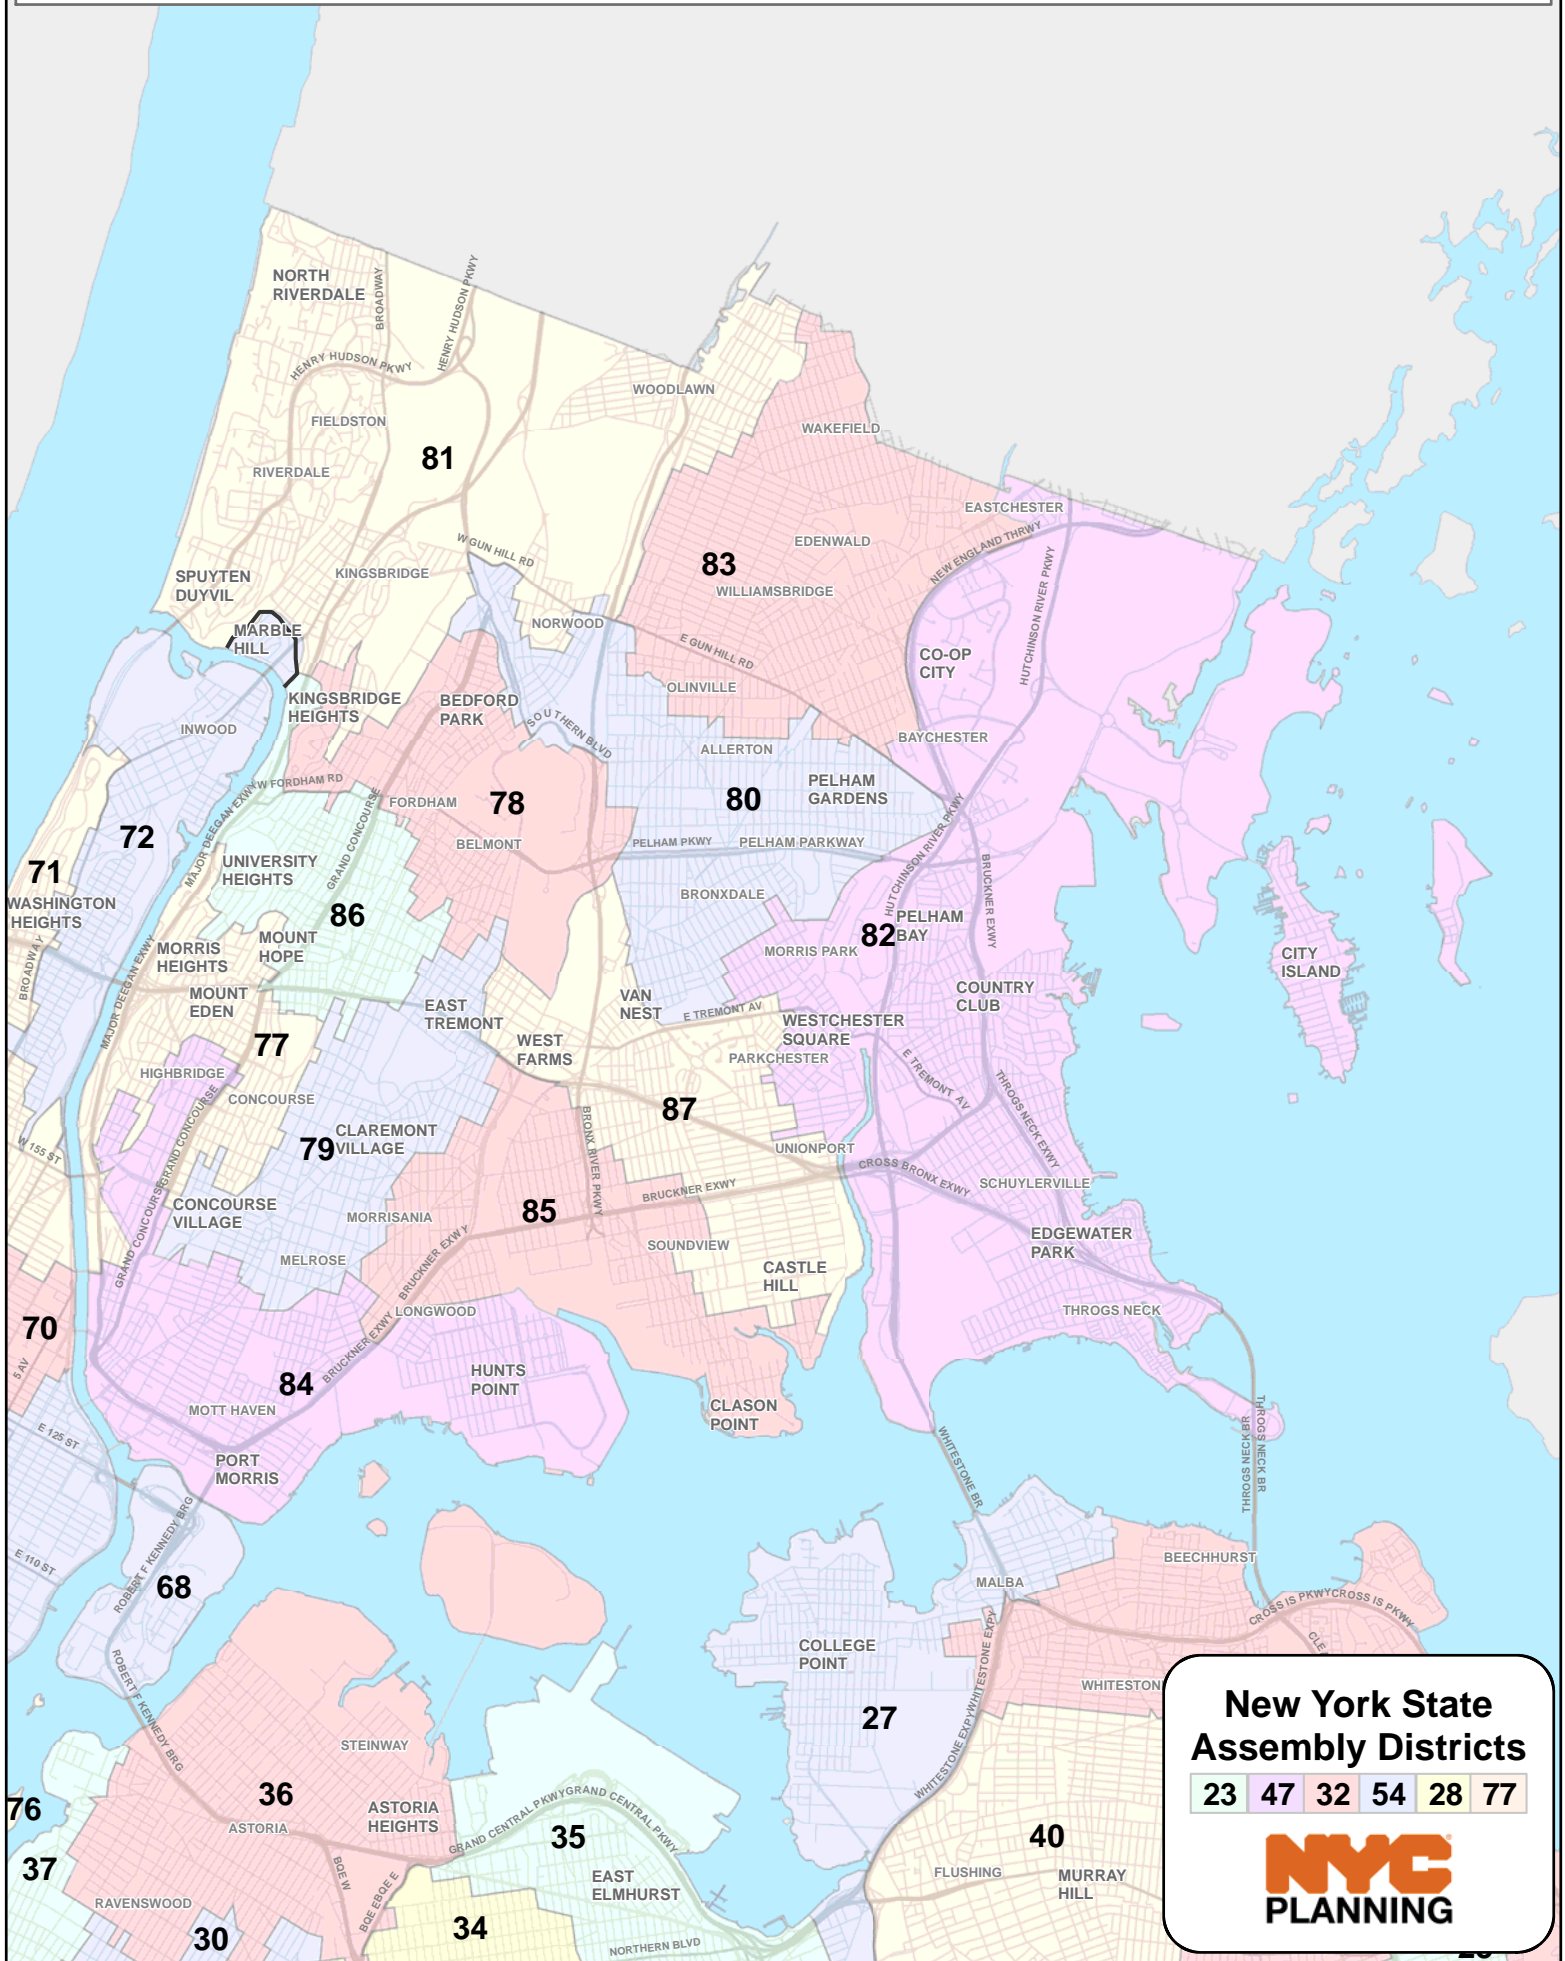

# Manhattan - State Assembly Districts

**New York State  
Assembly Districts**

23 47 32 54 28 77

**NYC  
PLANNING**

# Bronx - State Assembly Districts

**New York State Assembly Districts**  
 23 47 32 54 28 77  
**NYC PLANNING**

# Brooklyn - State Assembly Districts

**New York State  
Assembly Districts**

23 47 32 54 28 77

**NYC  
PLANNING**