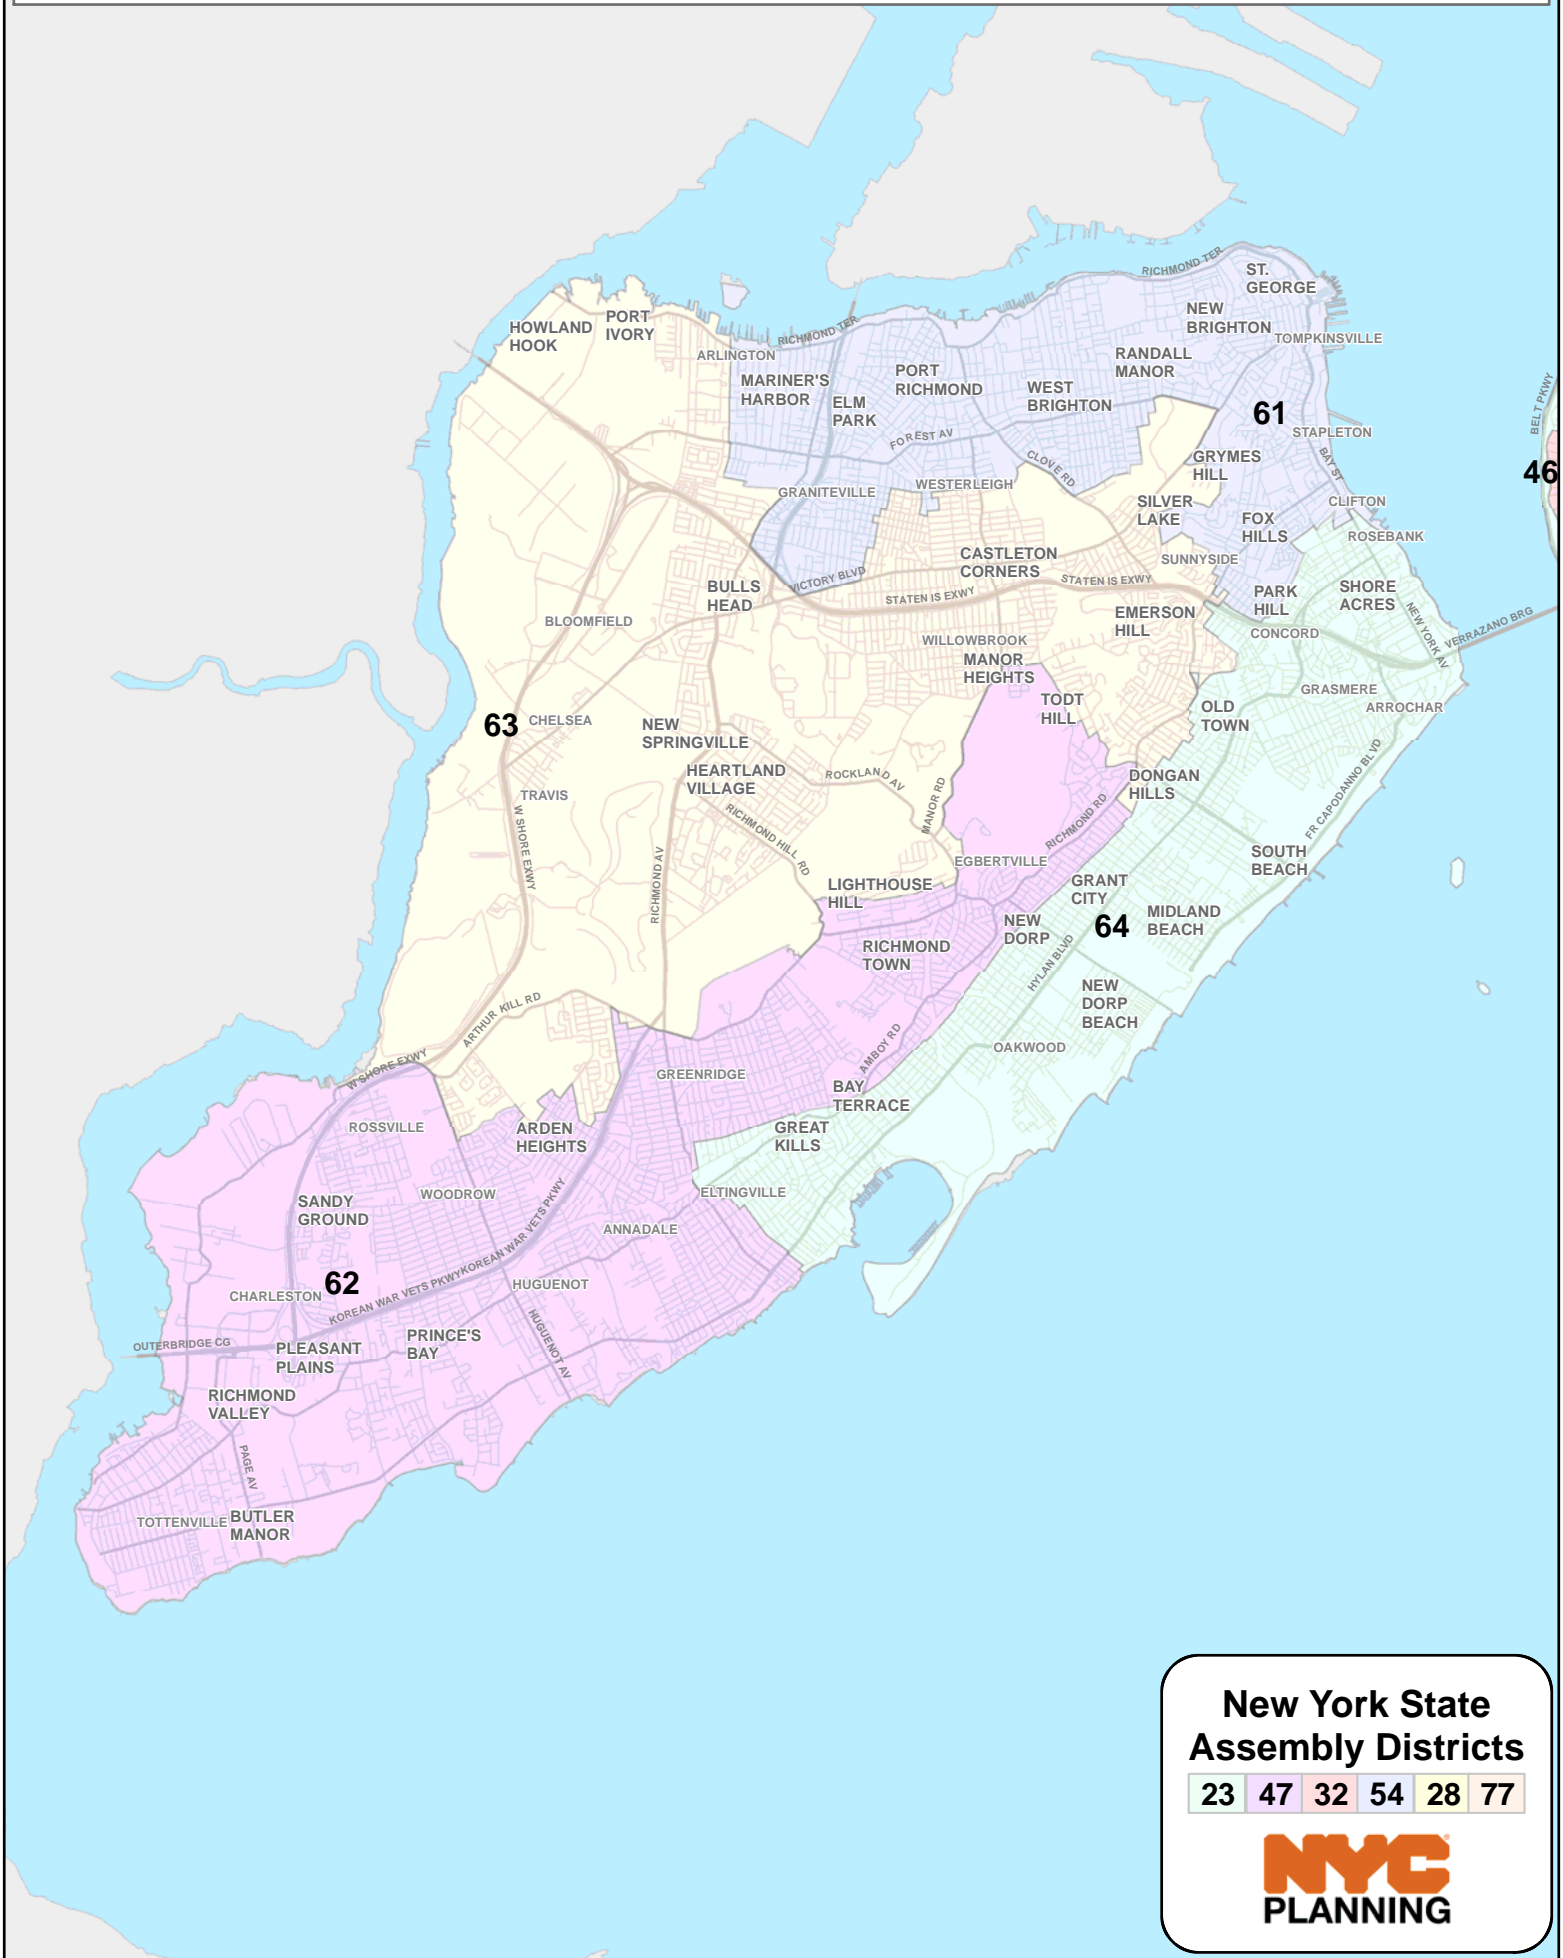

# Brooklyn - State Assembly Districts

**New York State  
Assembly Districts**

23 47 32 54 28 77

**NYC  
PLANNING**

# Queens - State Assembly Districts

**New York State  
Assembly Districts**

23 47 32 54 28 77

**NYC  
PLANNING**

# Staten Island - State Assembly Districts

**New York State  
Assembly Districts**

23 47 32 54 28 77