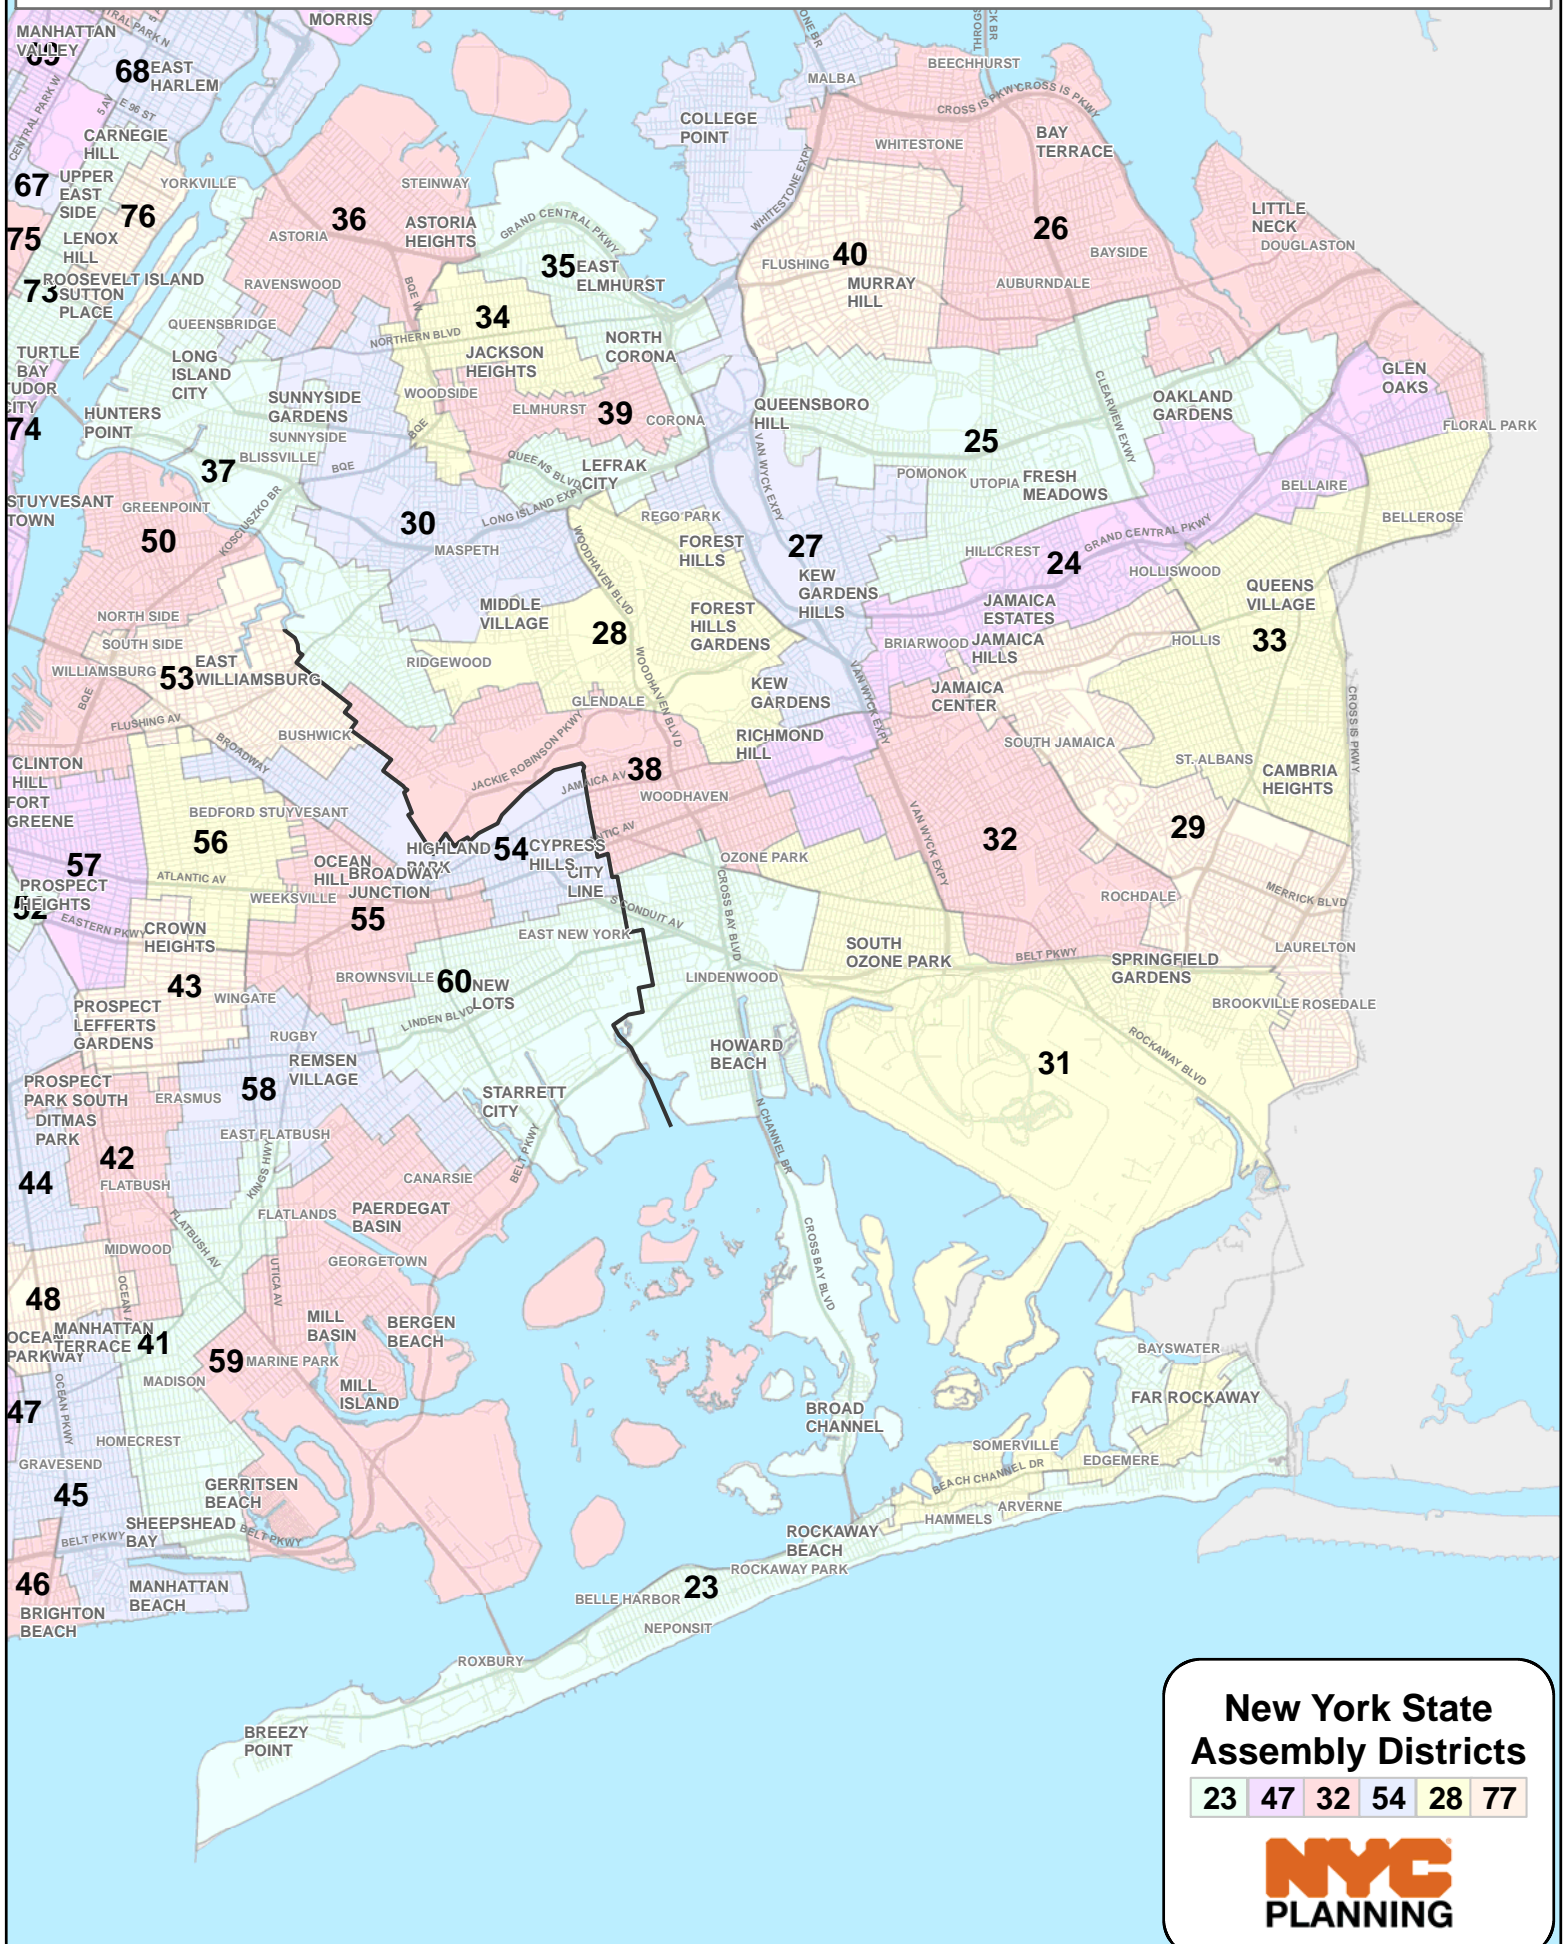

# Brooklyn - State Assembly Districts

**New York State  
Assembly Districts**

23 47 32 54 28 77

**NYC  
PLANNING**

# Queens - State Assembly Districts

**New York State  
Assembly Districts**

23 47 32 54 28 77

**NYC  
PLANNING**