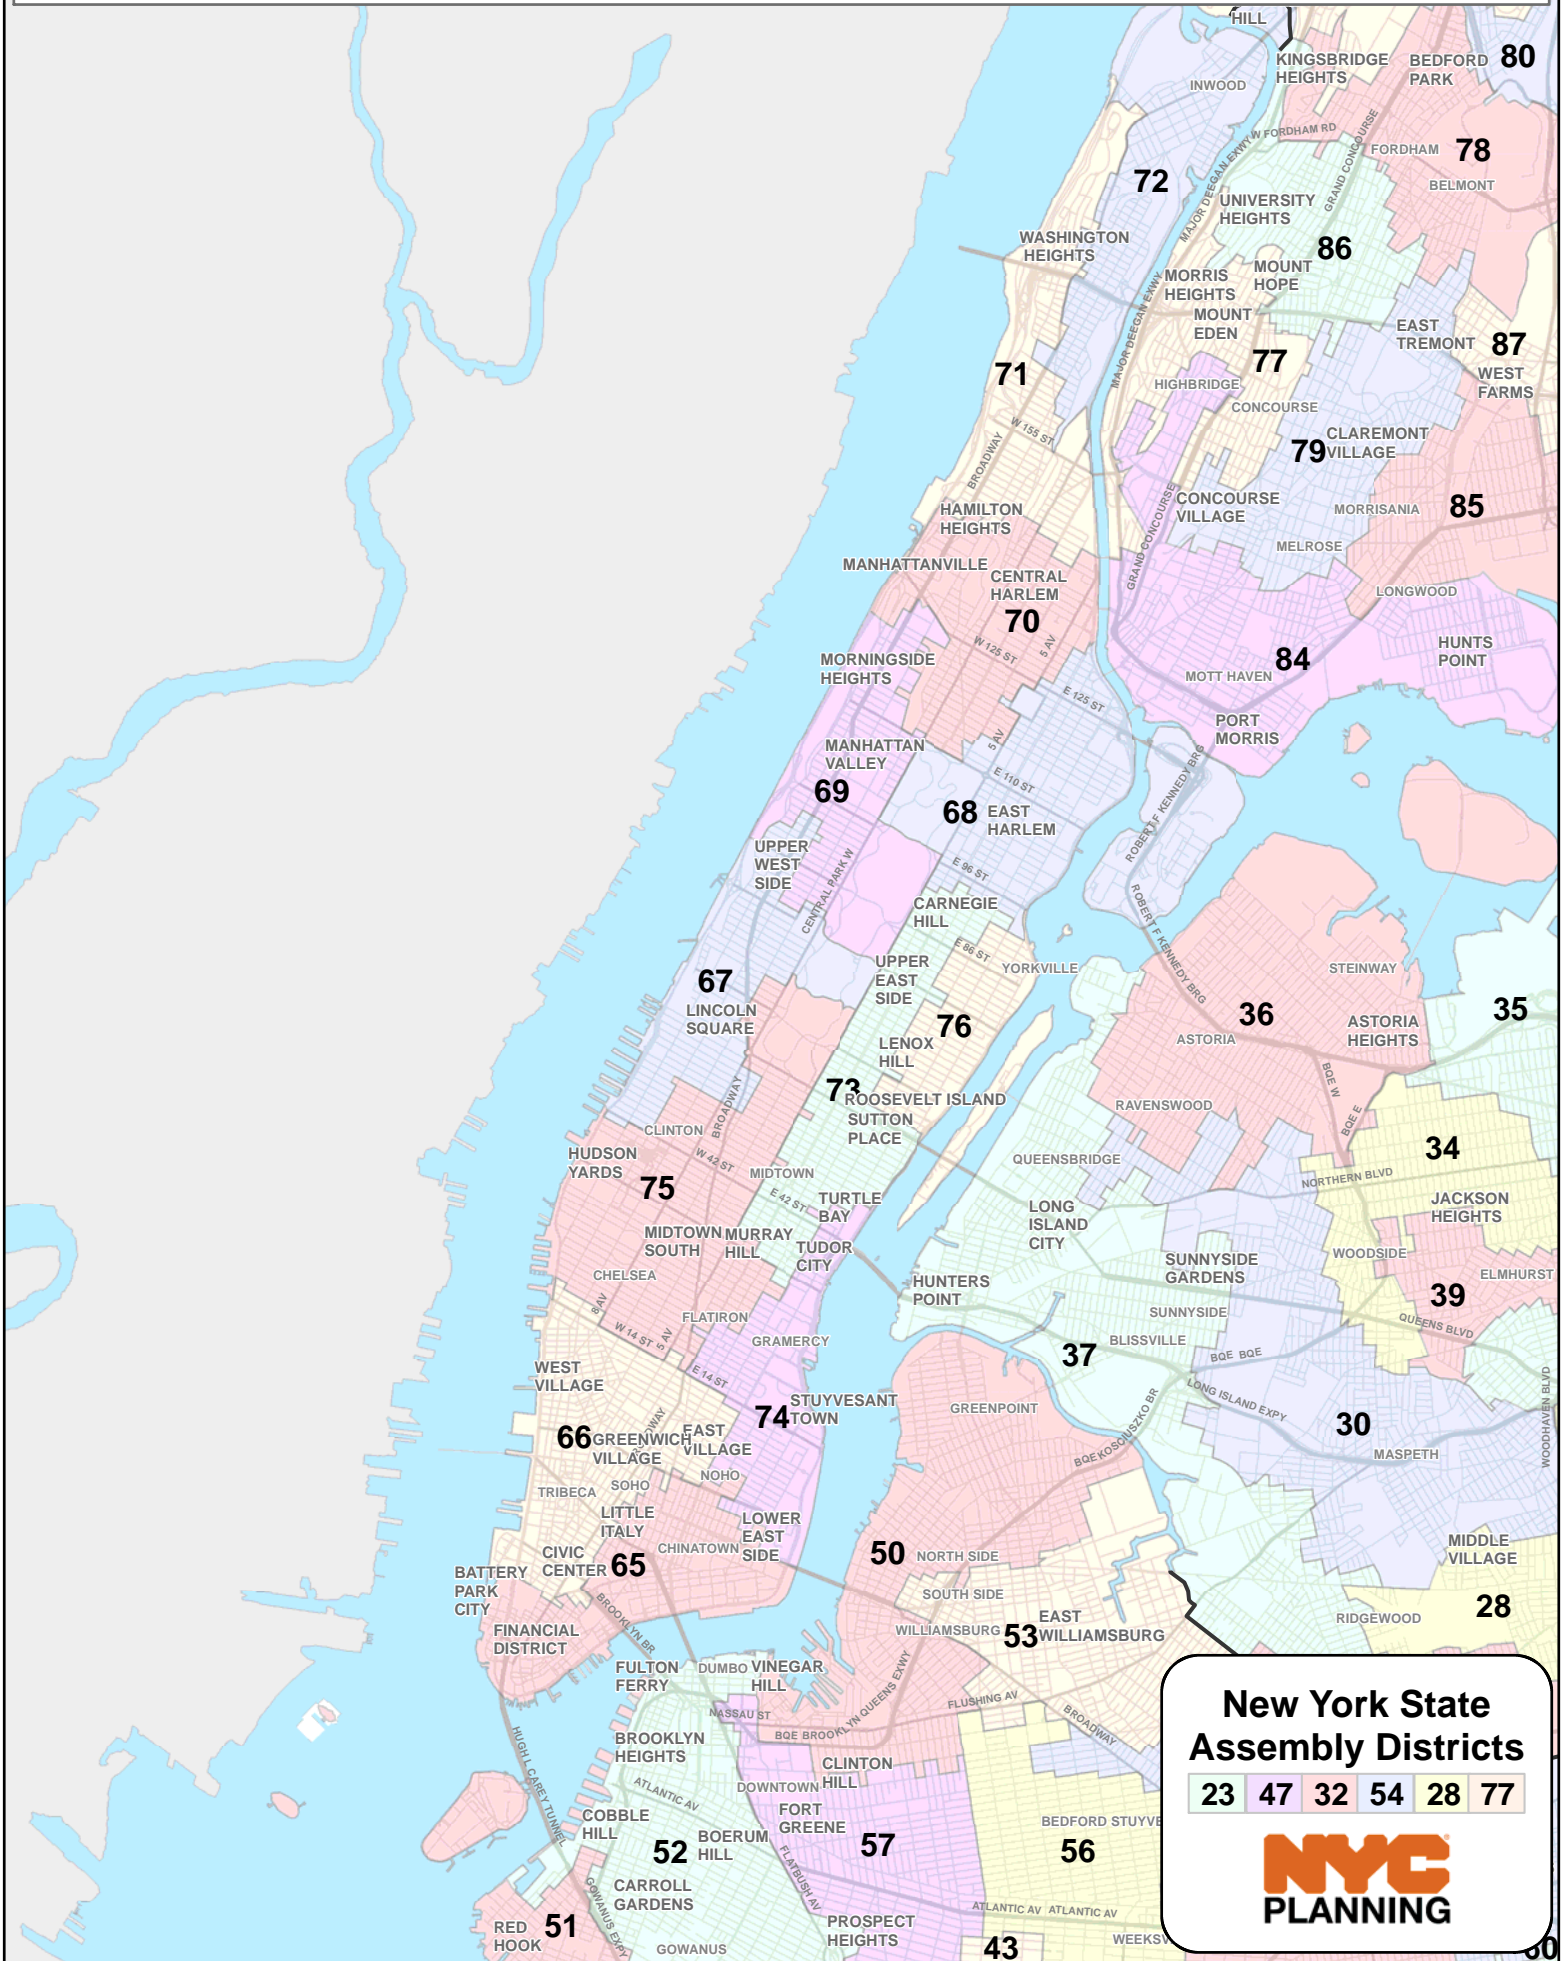

# Manhattan - State Assembly Districts

**New York State  
Assembly Districts**

23 47 32 54 28 77

**NYC  
PLANNING**

# Bronx - State Assembly Districts

**New York State Assembly Districts**  
 23 47 32 54 28 77  
**NYC PLANNING**