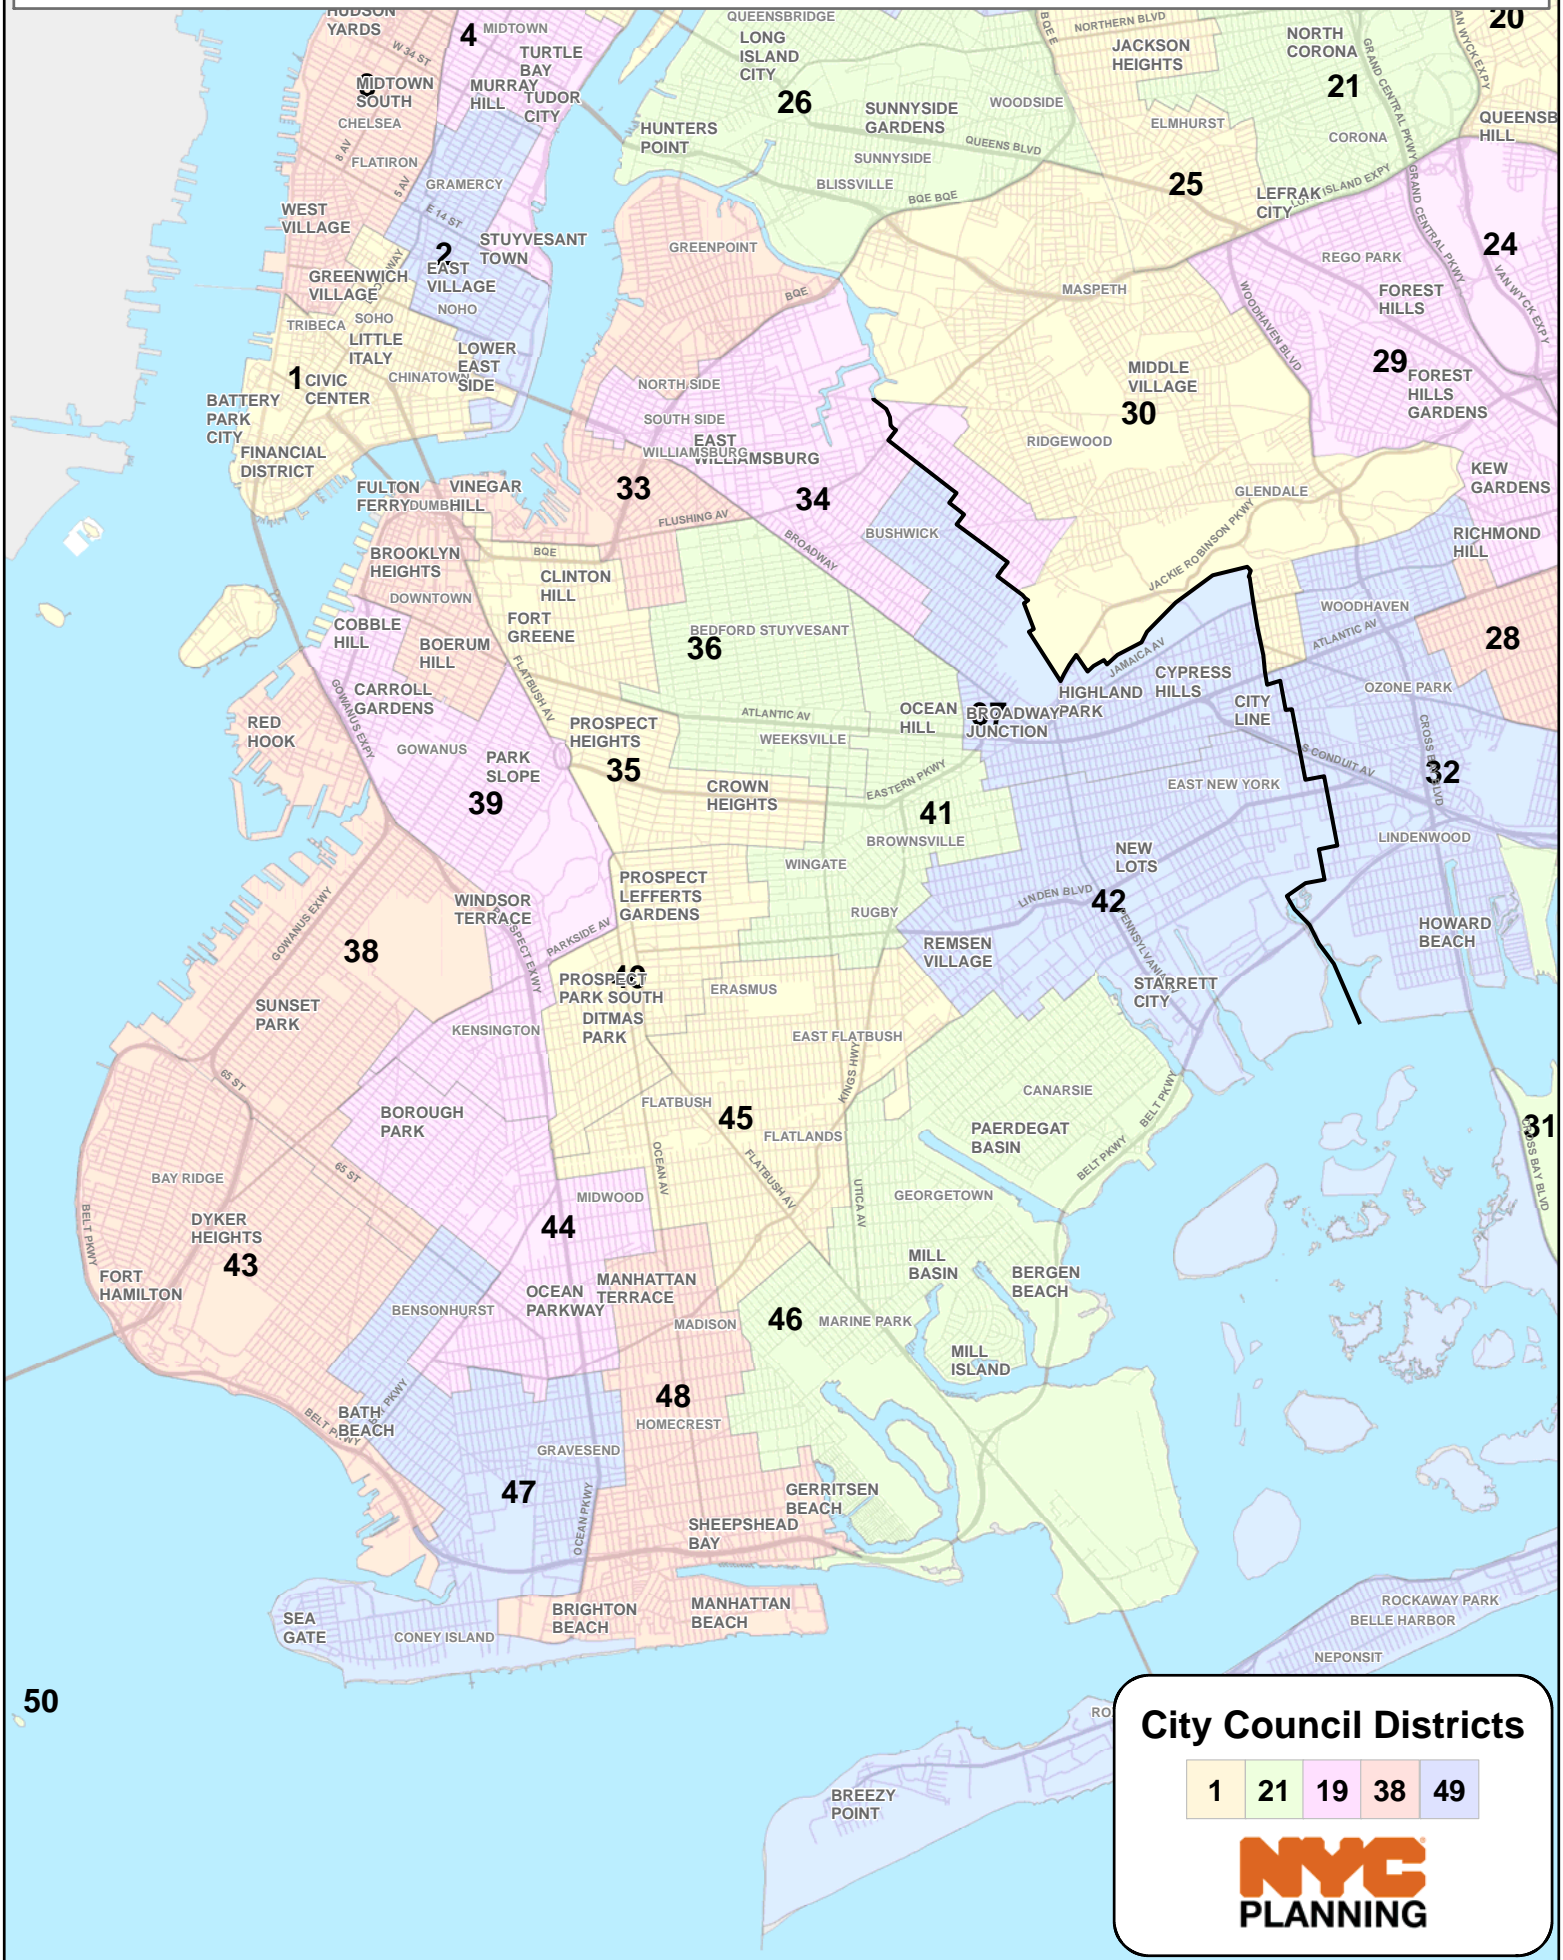

Brooklyn - City Council Districts

City Council Districts

1	21	19	38	49

NYC
PLANNING