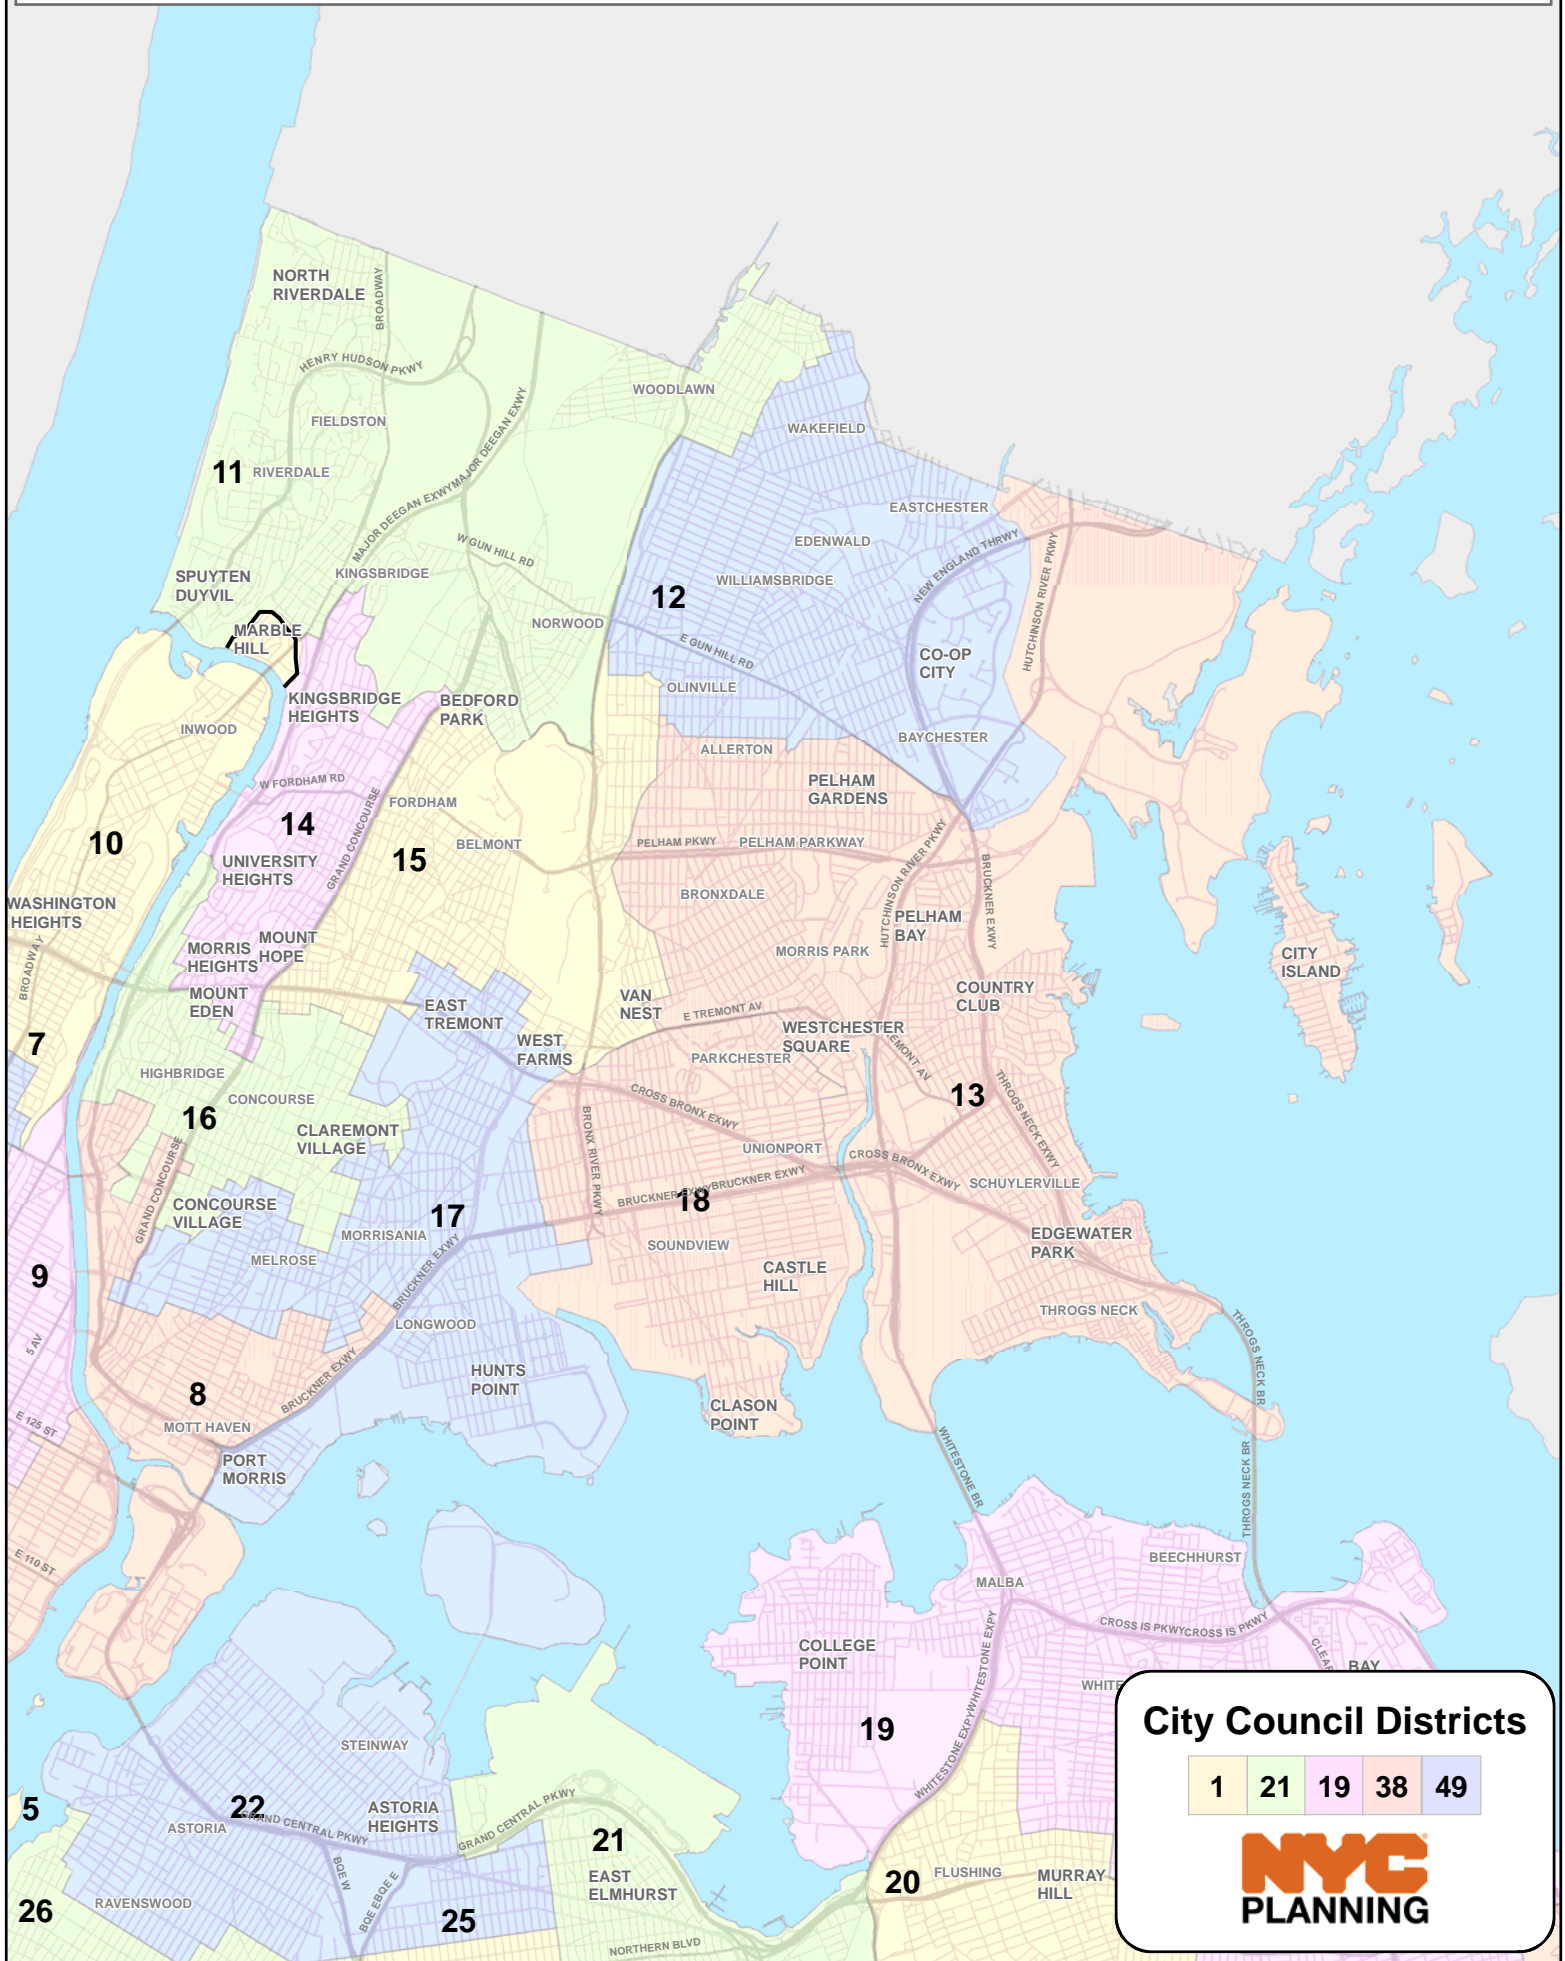

Manhattan - City Council Districts

City Council Districts

1	21	19	38	49
---	----	----	----	----

NYC
PLANNING

Bronx - City Council Districts

City Council Districts

1	21	19	38	49
---	----	----	----	----

NYC PLANNING