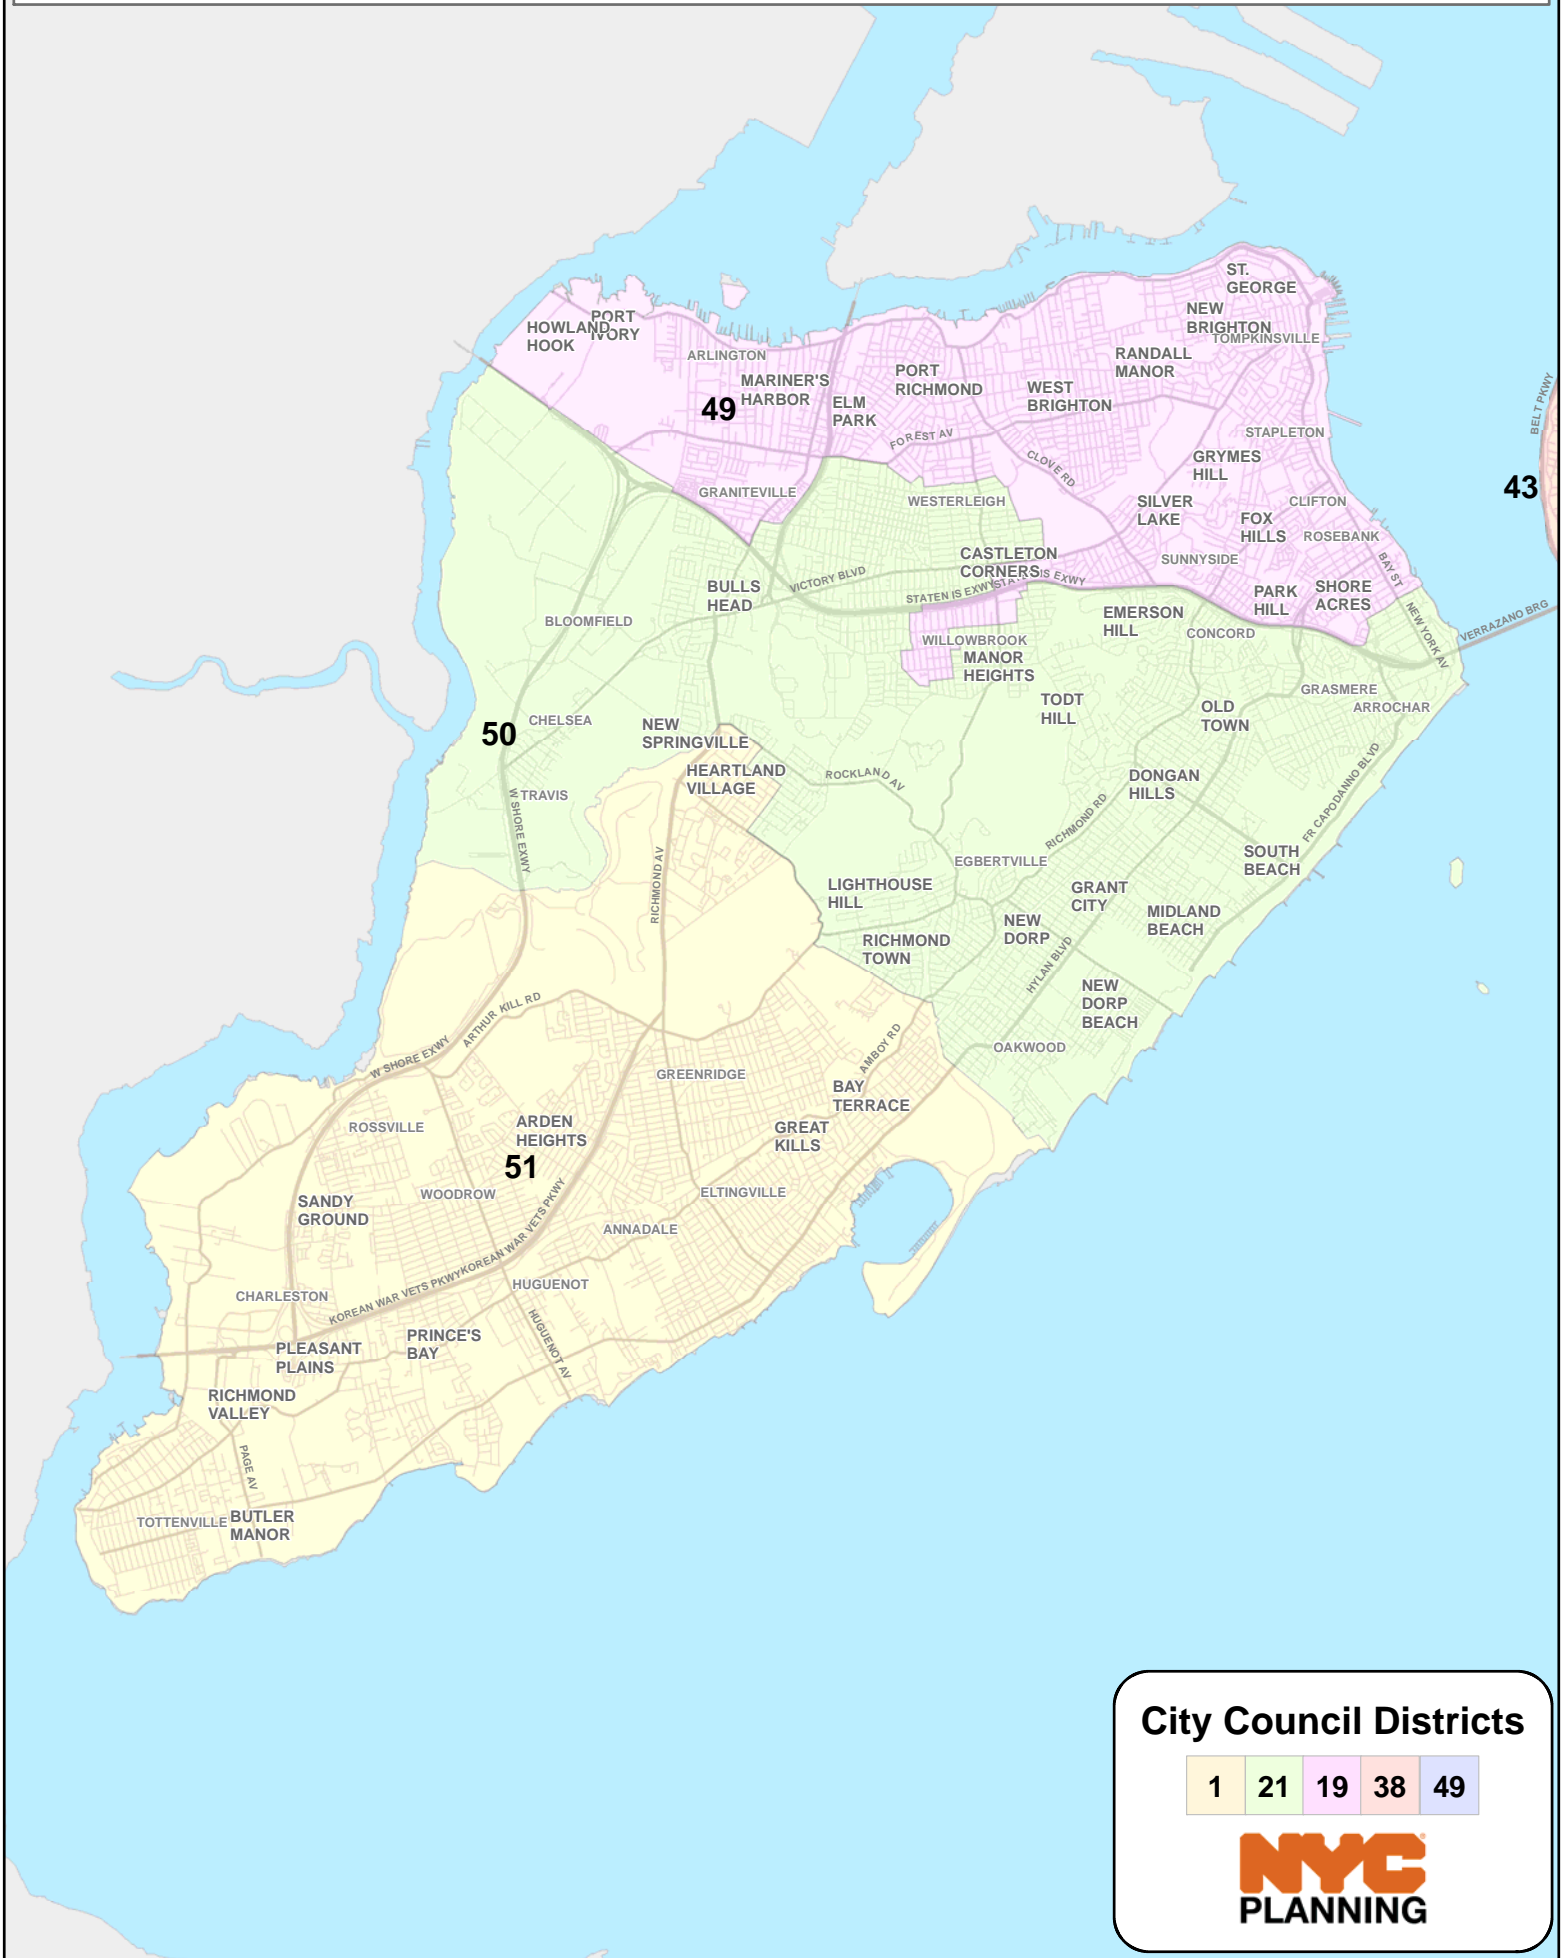

Staten Island - City Council Districts

City Council Districts

1	21	19	38	49

NYC
PLANNING