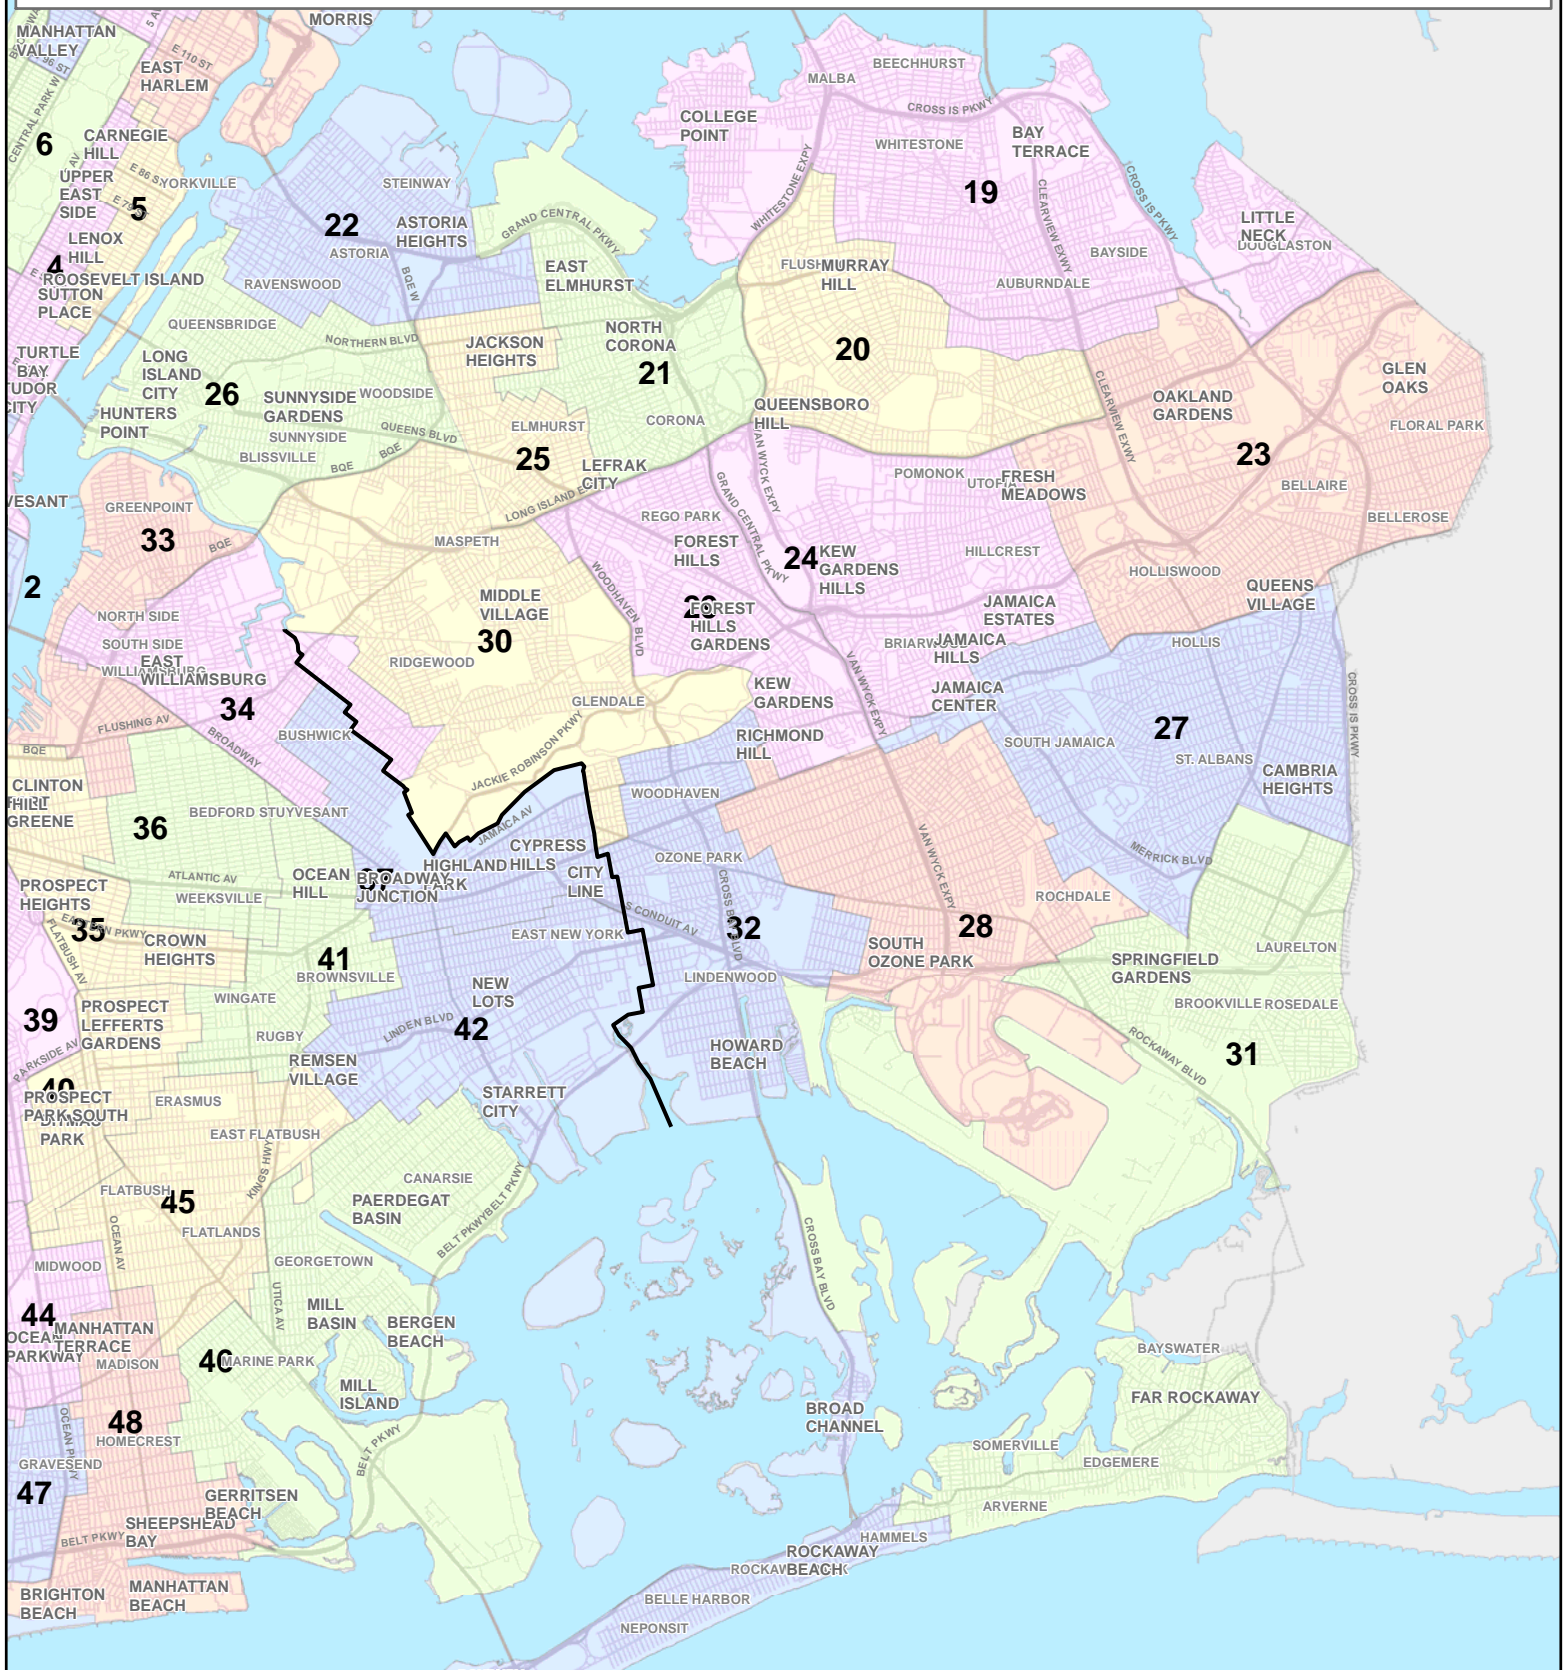

Brooklyn - City Council Districts

City Council Districts

1	21	19	38	49
---	----	----	----	----

NYC
PLANNING

Queens - City Council Districts

City Council Districts

1	21	19	38	49
---	----	----	----	----

NYC
PLANNING