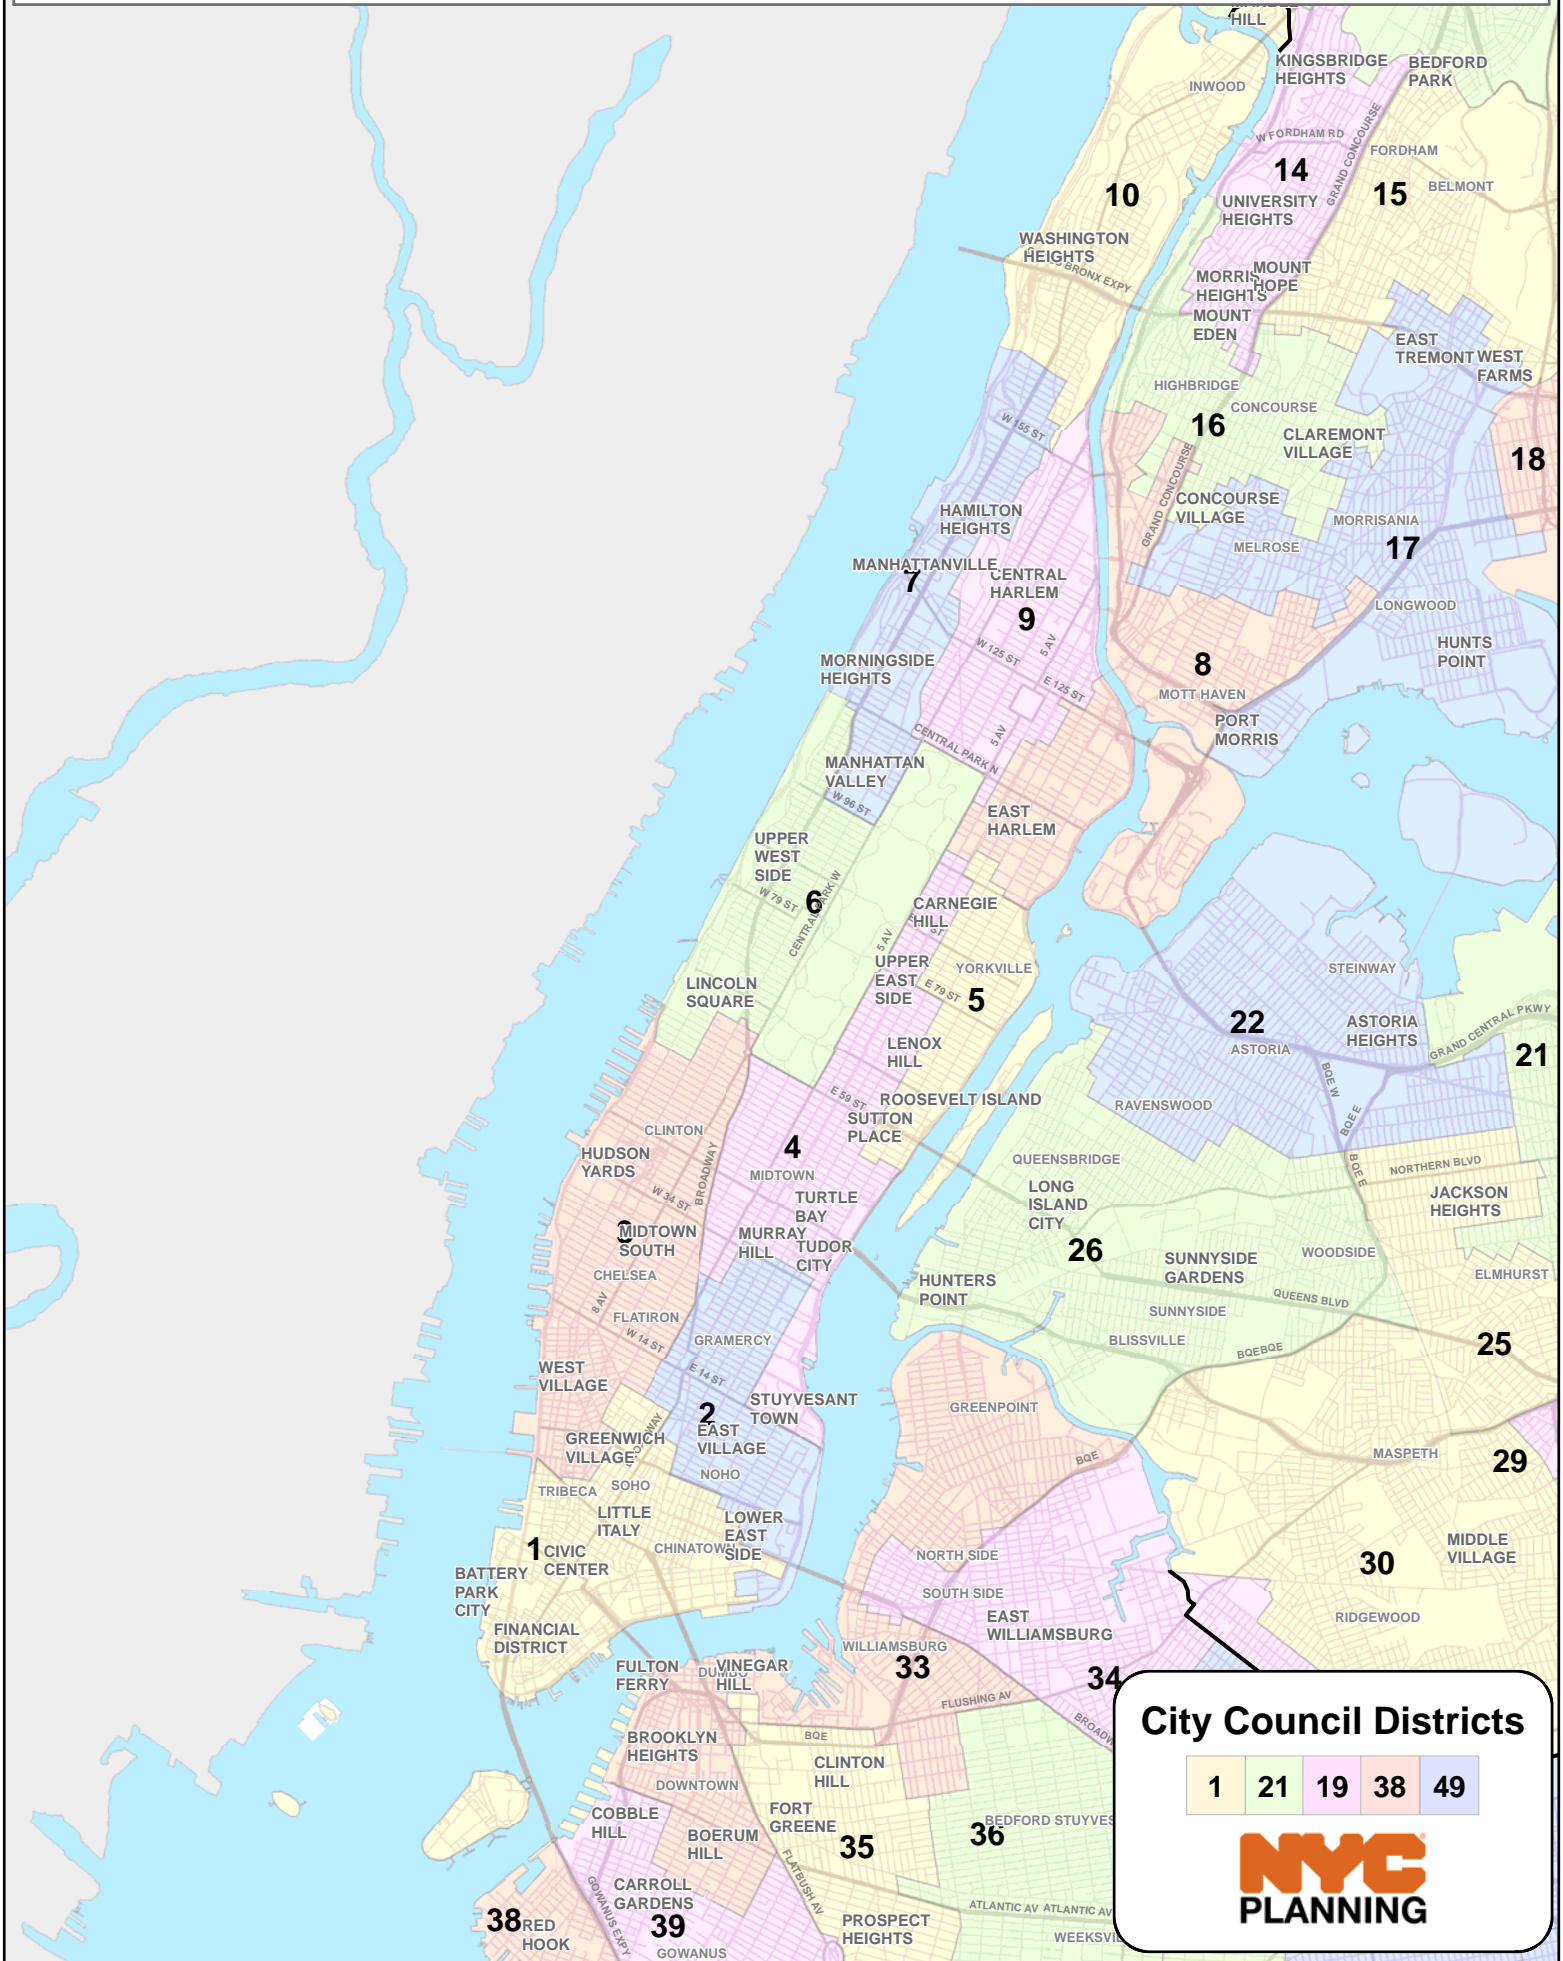

Manhattan - City Council Districts

City Council Districts

1	21	19	38	49
---	----	----	----	----

NYC
PLANNING

Bronx - City Council Districts

City Council Districts

1	21	19	38	49
---	----	----	----	----

NYC PLANNING