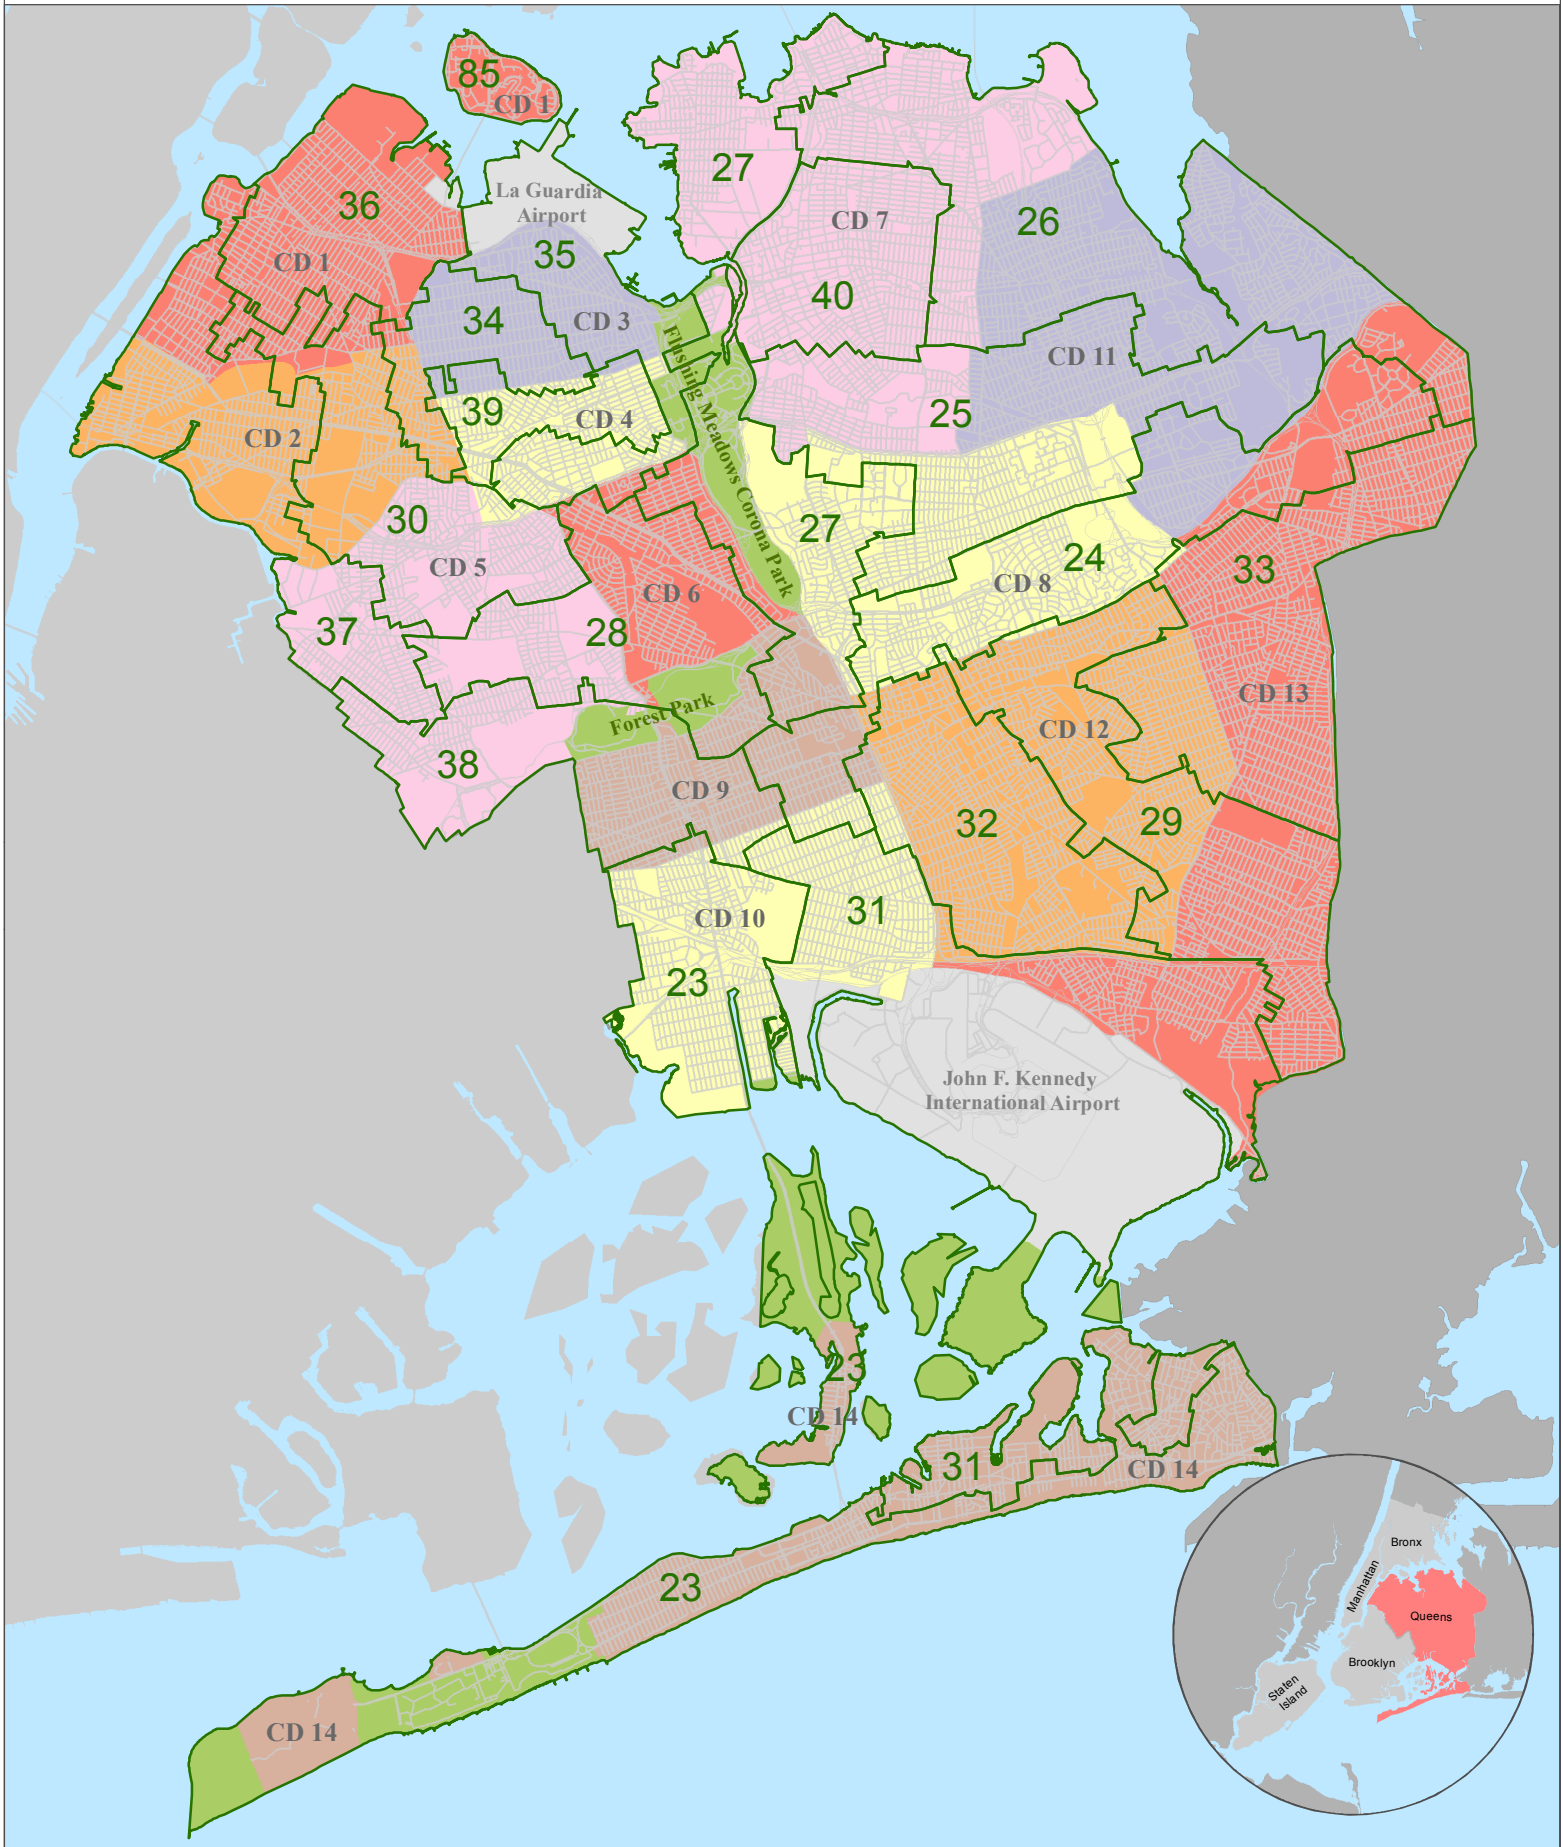

Queens City Council and Community Districts

-  Community District
-  City Council District
-  Park

Source: BYTES of the BIG APPLE
Created: 2013

Queens New York State Assembly and Community Districts

-  Community District
-  State Assembly District
-  Park

Source: BYTES of the BIG APPLE
Created: 2013

Queens New York State Senate and Community Districts

-  Community District
-  State Senate District
-  Park

Source: BYTES of the BIG APPLE
Created: 2013

Queens U.S. Congressional and Community Districts

-  Community District
-  Congressional District
-  Park

Source: BYTES of the BIG APPLE
Created: 2014