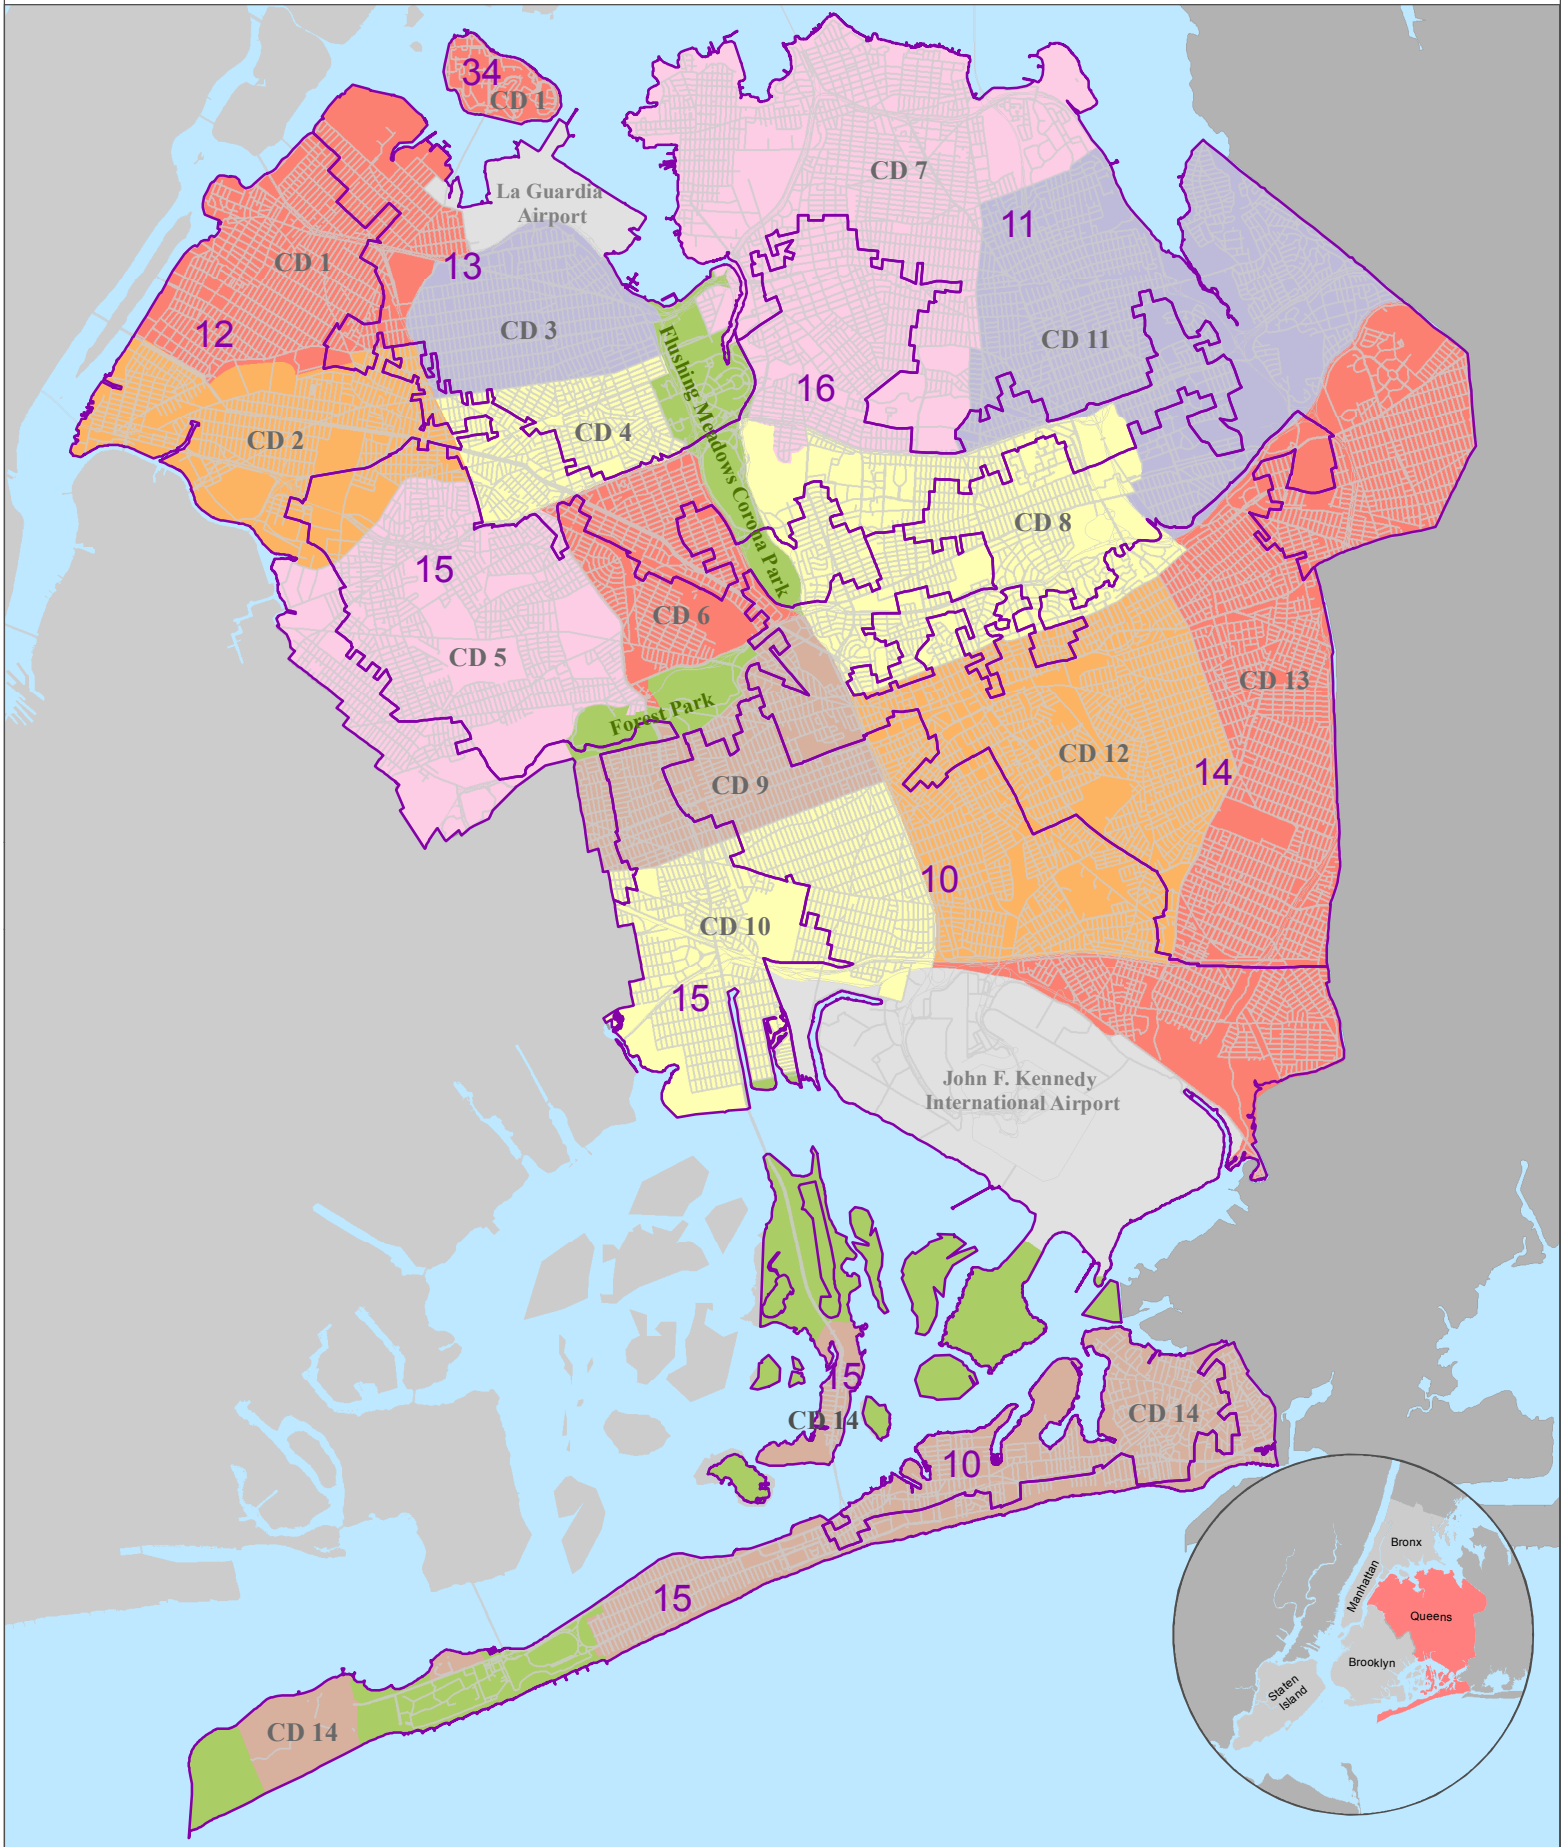

Source: BYTES of the BIG APPLE
Created: 2013

Queens New York State Senate and Community Districts

-  Community District
-  State Senate District
-  Park

Source: BYTES of the BIG APPLE
Created: 2013

Queens U.S. Congressional and Community Districts

-  Community District
-  Congressional District
-  Park

Source: BYTES of the BIG APPLE
Created: 2014