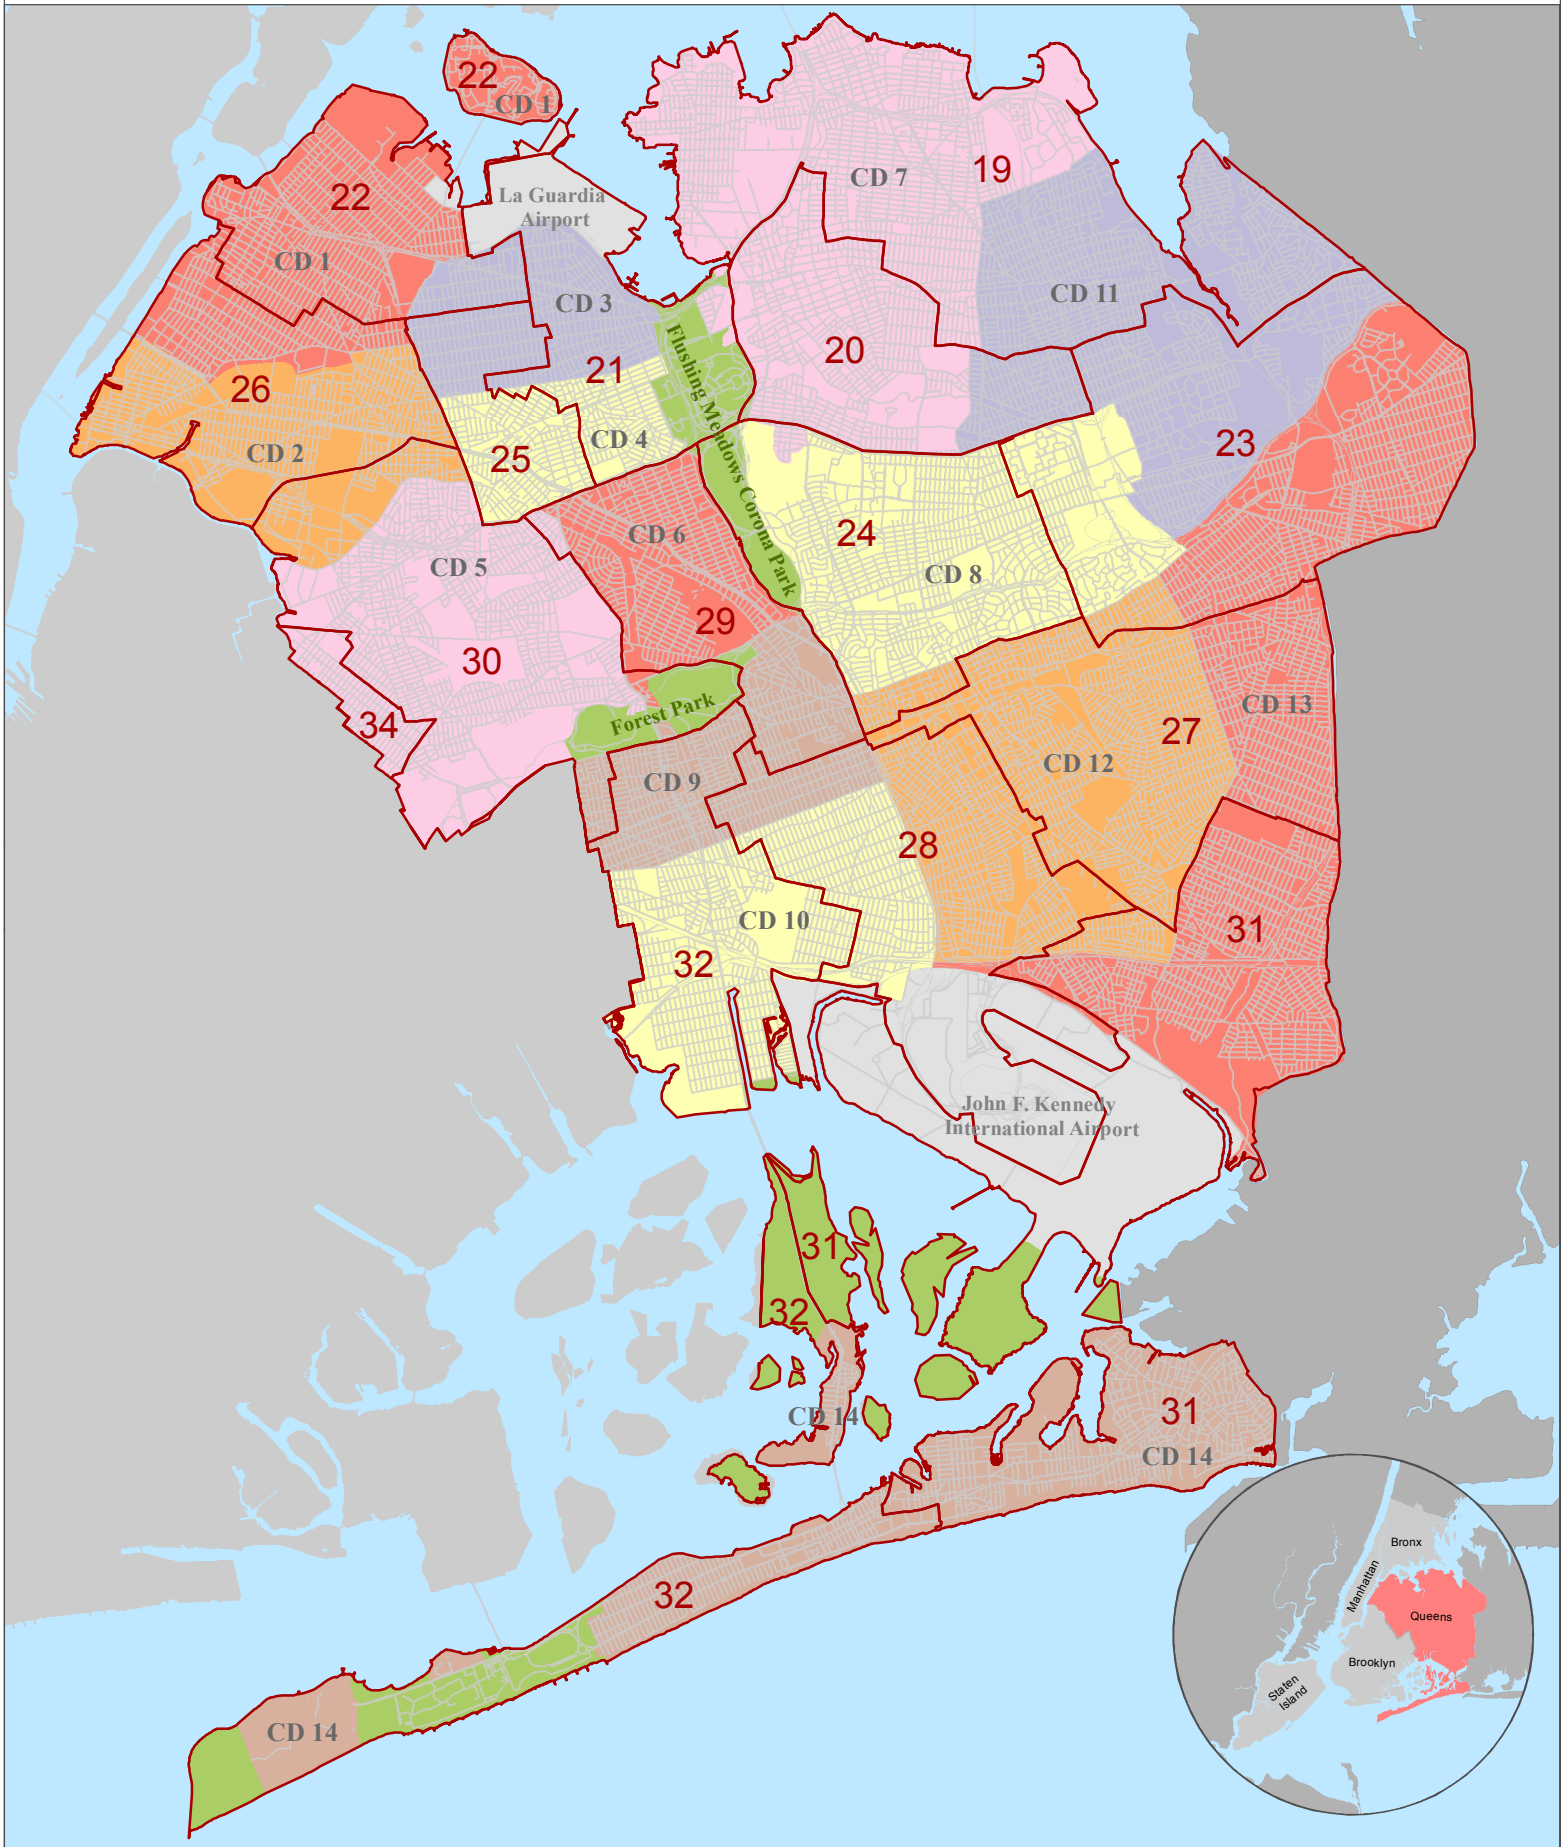

Queens City Council and Community Districts

-  Community District
-  City Council District
-  Park

Source: BYTES of the BIG APPLE
Created: 2013

Queens New York State Assembly and Community Districts

-  Community District
-  State Assembly District
-  Park

Source: BYTES of the BIG APPLE
Created: 2013

Queens New York State Senate and Community Districts

-  Community District
-  State Senate District
-  Park

Source: BYTES of the BIG APPLE
Created: 2013

Queens U.S. Congressional and Community Districts

-  Community District
-  Congressional District
-  Park

Source: BYTES of the BIG APPLE
Created: 2014