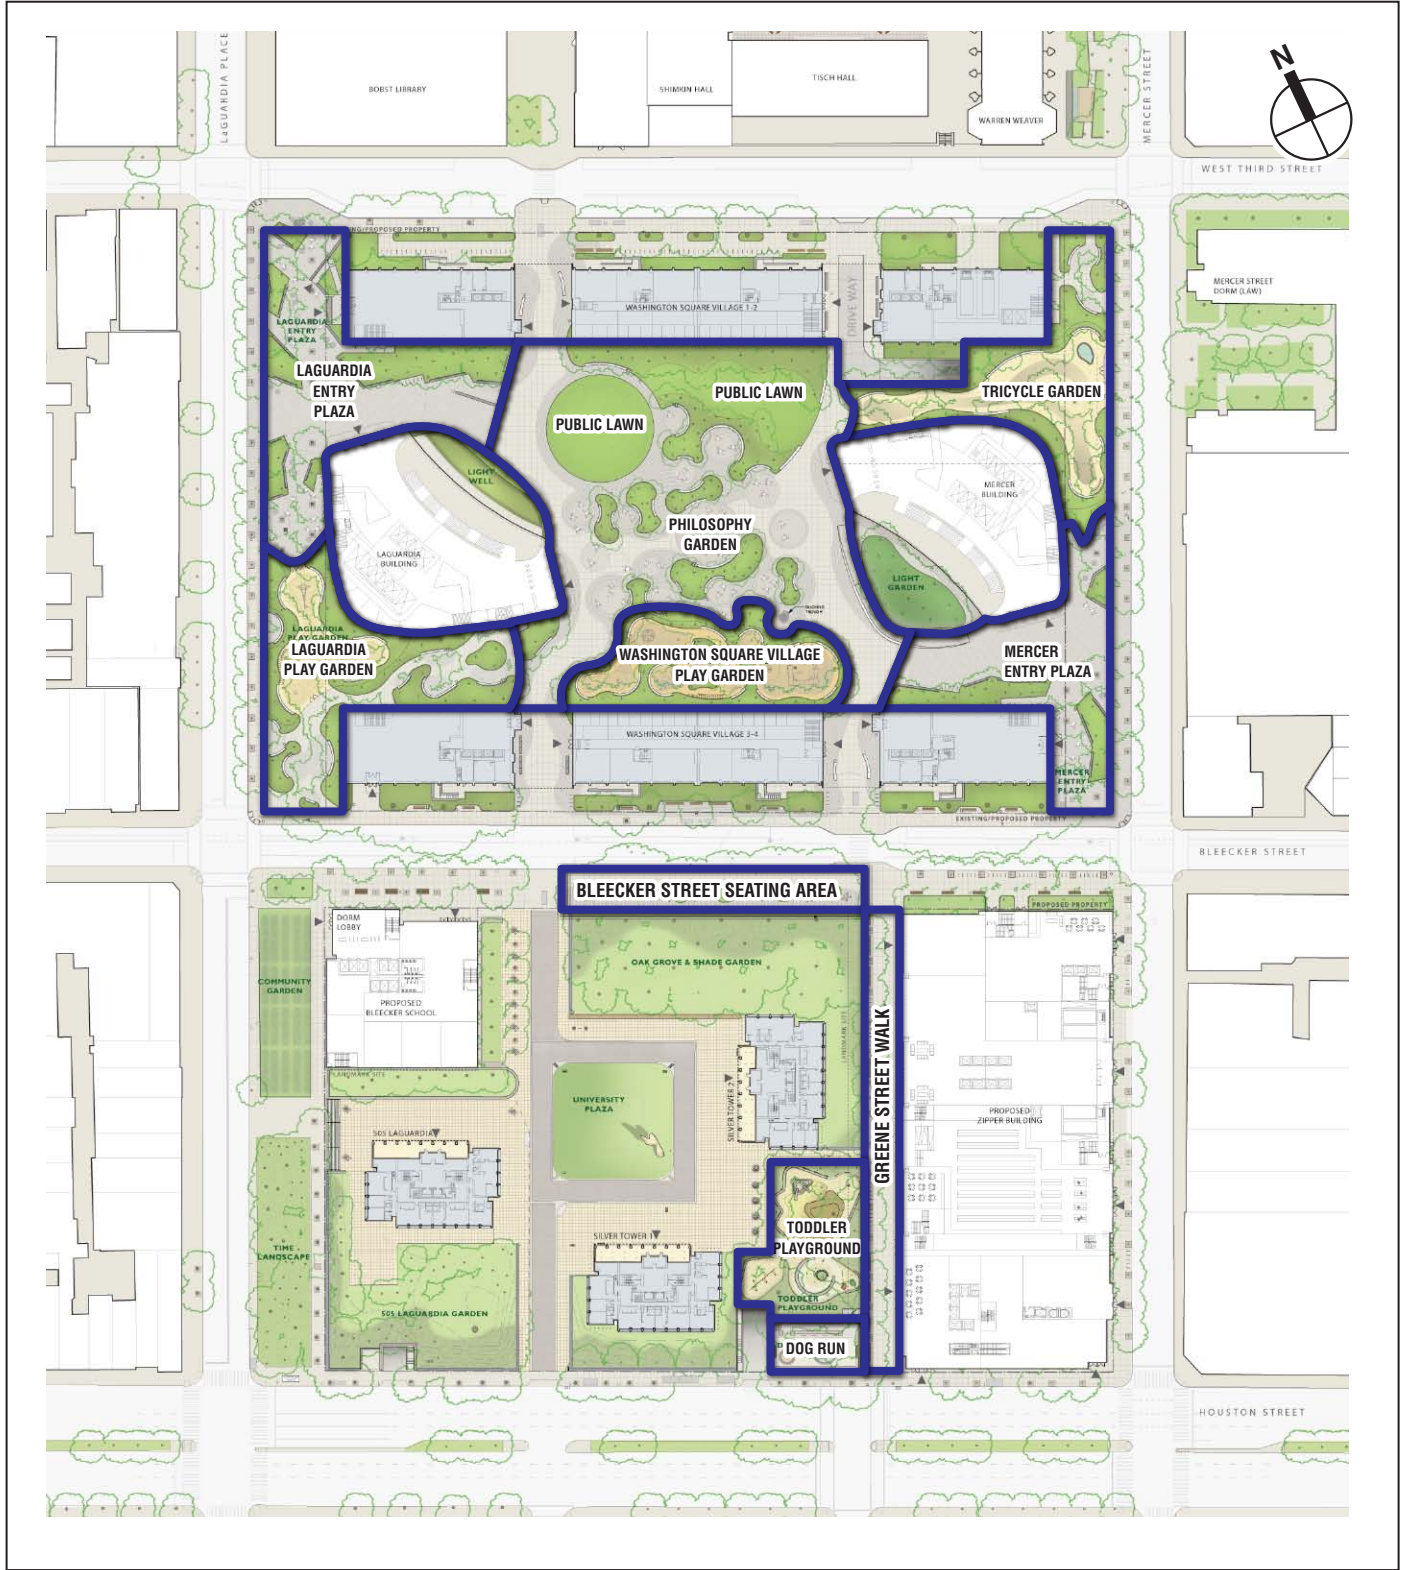

0 64 128 FEET
SCALE