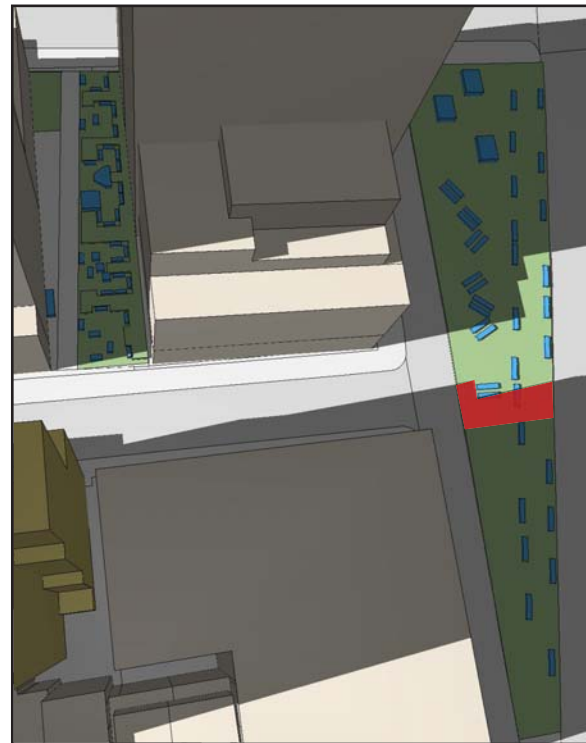

4:45 PM

-  Incremental shadow
-  Tree Canopy, Planters, Seating Areas
-  Benches, Tables & Chairs

All times Eastern Standard.

May 6/August 6

12:20 PM

12:50 PM

1:20 PM

1:45 PM

2:10 PM

3:00 PM

3:30 PM

4:00 PM

4:30 PM

5:30 PM

-  Incremental shadow
-  Tree Canopy, Planters, Seating Areas
-  Benches, Tables & Chairs

All times Eastern Standard.

1:20 PM

1:50 PM

2:15 PM

-  Incremental shadow
-  Tree Canopy, Planters, Seating Areas
-  Benches, Tables & Chairs

All times Eastern Standard.

December 21