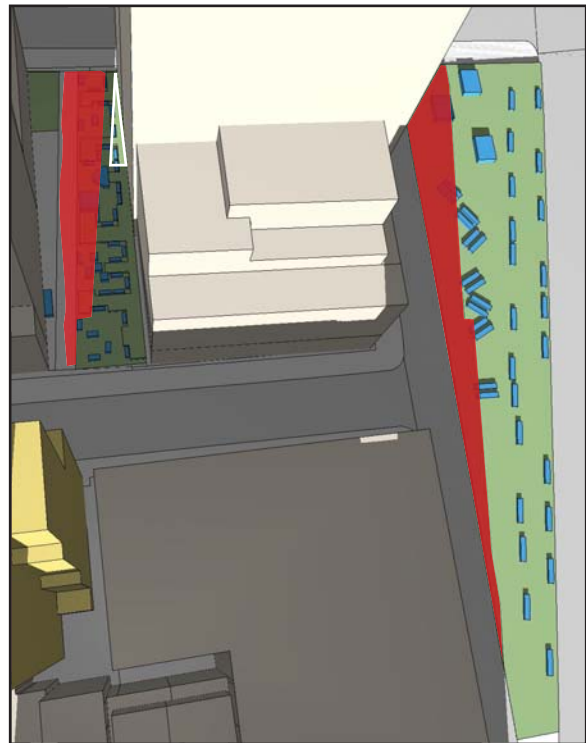

12:50 PM

- Incremental shadow
- Tree Canopy, Planters, Seating Areas
- Benches, Tables & Chairs

All times Eastern Standard.

December 21