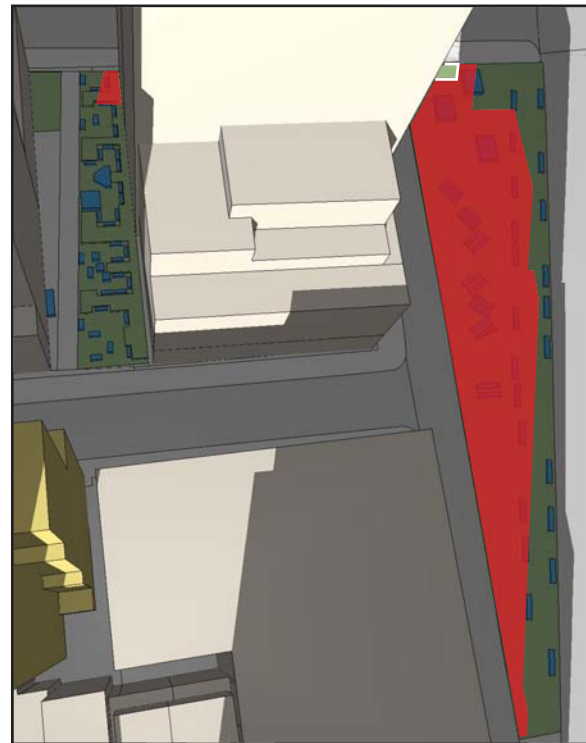

2:10 PM

3:00 PM

3:30 PM

4:00 PM

4:30 PM

5:30 PM

-  Incremental shadow
-  Tree Canopy, Planters, Seating Areas
-  Benches, Tables & Chairs

All times Eastern Standard.

1:20 PM

1:50 PM

2:15 PM

-  Incremental shadow
-  Tree Canopy, Planters, Seating Areas
-  Benches, Tables & Chairs

All times Eastern Standard.

December 21