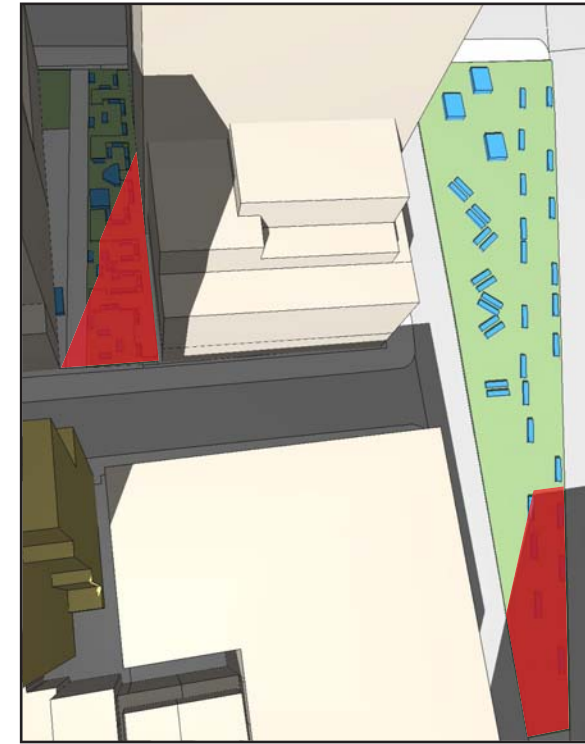

1:30 PM

- Incremental shadow
- Tree Canopy, Planters, Seating Areas
- Benches, Tables & Chairs

All times Eastern Standard.

March 21/September 21