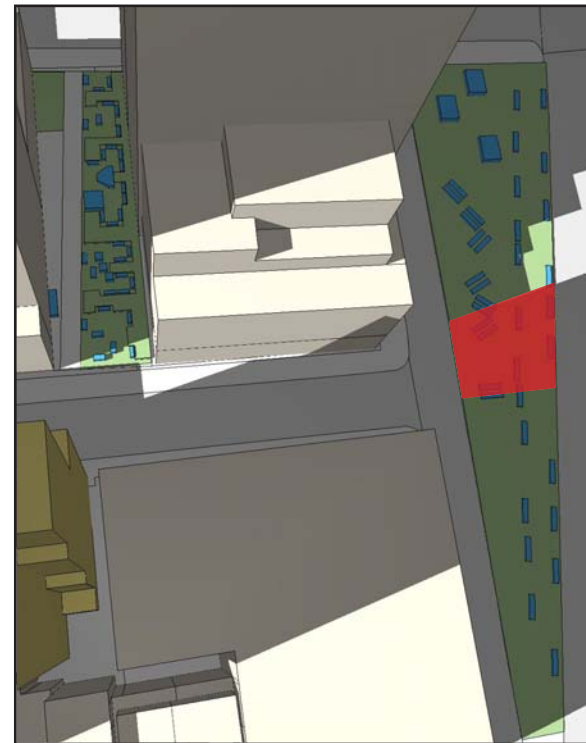

3:45 PM

- Incremental shadow
- Tree Canopy, Planters, Seating Areas
- Benches, Tables & Chairs

All times Eastern Standard.

May 6/August 6