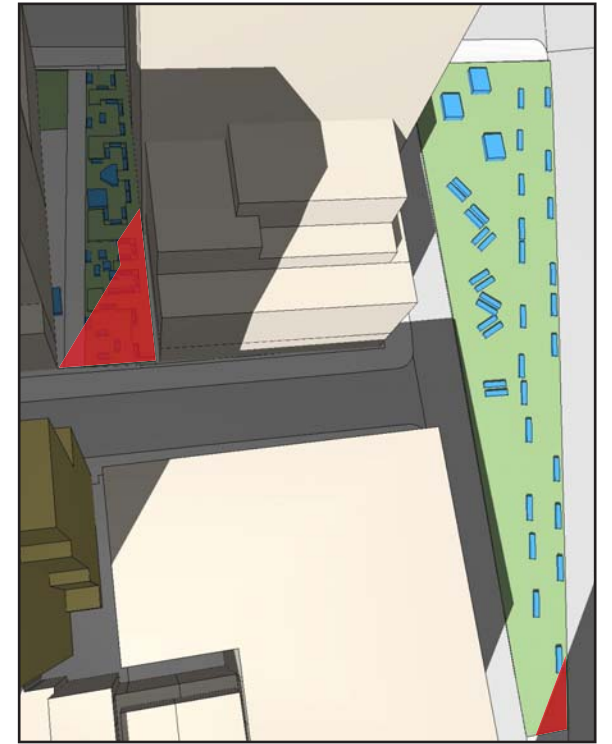

2:00 PM

- Incremental shadow
- Tree Canopy, Planters, Seating Areas
- Benches, Tables & Chairs

All times Eastern Standard.

March 21/September 21