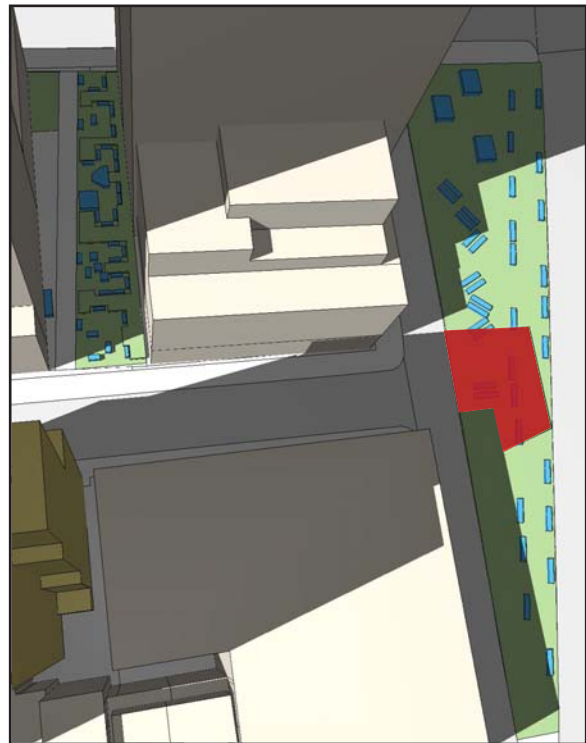

4:45 PM

-  Incremental shadow
-  Tree Canopy, Planters, Seating Areas
-  Benches, Tables & Chairs

All times Eastern Standard.

May 6/August 6

12:20 PM

12:50 PM

1:20 PM

1:45 PM

2:10 PM

3:00 PM

3:30 PM

4:00 PM

4:30 PM

5:30 PM

-  Incremental shadow
-  Tree Canopy, Planters, Seating Areas
-  Benches, Tables & Chairs

All times Eastern Standard.

1:20 PM

1:50 PM

2:15 PM

-  Incremental shadow
-  Tree Canopy, Planters, Seating Areas
-  Benches, Tables & Chairs

All times Eastern Standard.

December 21