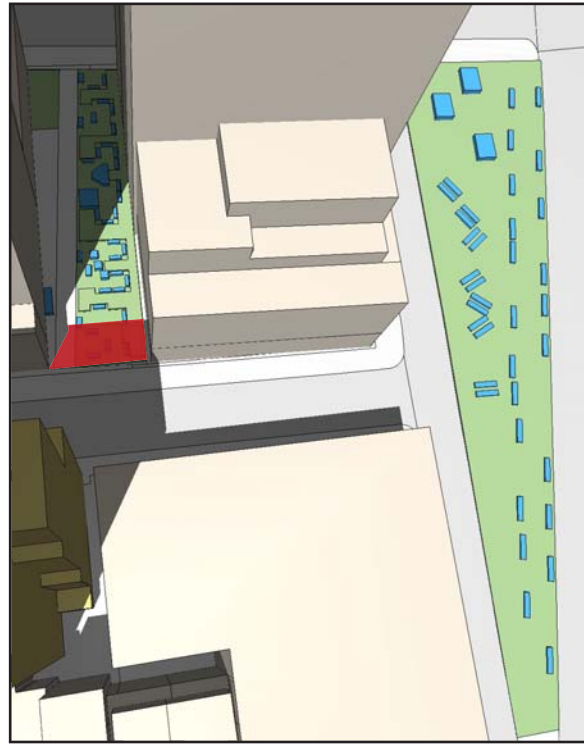

4:45 PM

-  Incremental shadow
-  Tree Canopy, Planters, Seating Areas
-  Benches, Tables & Chairs

All times Eastern Standard.

May 6/August 6

12:20 PM

12:50 PM

1:20 PM

1:45 PM

2:10 PM

3:00 PM

3:30 PM

4:00 PM

4:30 PM

5:30 PM

-  Incremental shadow
-  Tree Canopy, Planters, Seating Areas
-  Benches, Tables & Chairs

All times Eastern Standard.