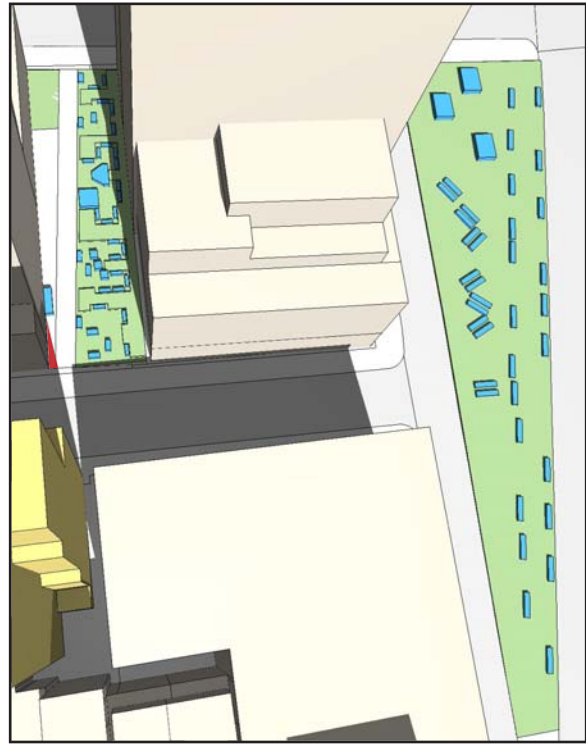

Appendix 3

Shadows

12:00 PM

12:30 PM

1:00 PM

1:30 PM

2:00 PM

2:30 PM

3:00 PM

3:30 PM

4:00 PM

4:29 PM

- Incremental shadow
- Tree Canopy, Planters, Seating Areas
- Benches, Tables & Chairs

All times Eastern Standard.

March 21/September 21

12:15 PM

2:10 PM

3:00 PM

3:30 PM

4:00 PM

4:30 PM

5:30 PM

-  Incremental shadow
-  Tree Canopy, Planters, Seating Areas
-  Benches, Tables & Chairs

All times Eastern Standard.

1:20 PM

1:50 PM

2:15 PM

-  Incremental shadow
-  Tree Canopy, Planters, Seating Areas
-  Benches, Tables & Chairs

All times Eastern Standard.

December 21