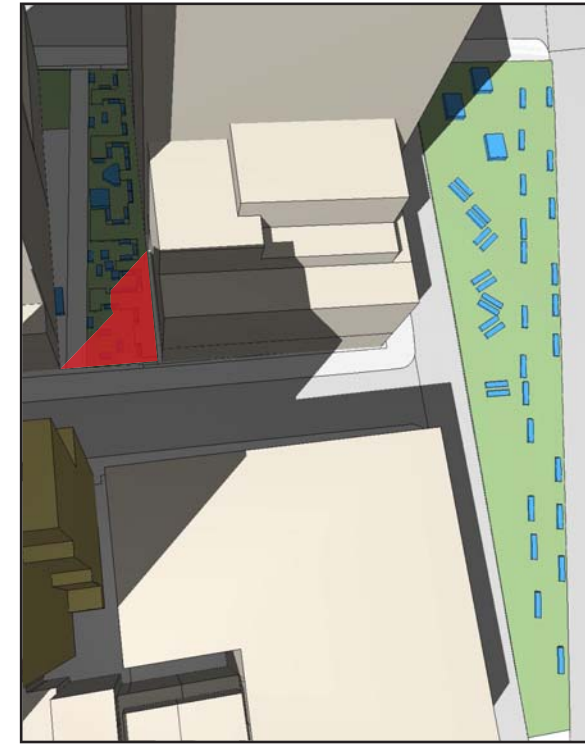

1:45 PM

- Incremental shadow
- Tree Canopy, Planters, Seating Areas
- Benches, Tables & Chairs

All times Eastern Standard.

May 6/August 6