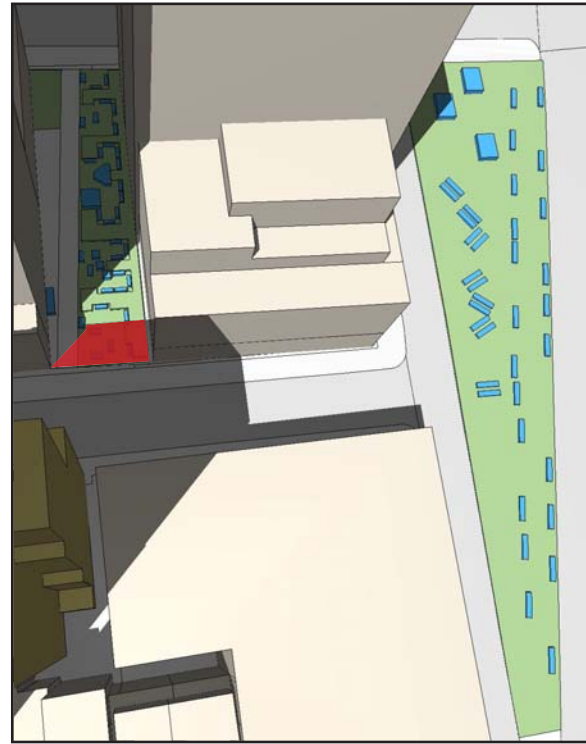

4:45 PM

-  Incremental shadow
-  Tree Canopy, Planters, Seating Areas
-  Benches, Tables & Chairs

All times Eastern Standard.

May 6/August 6

12:20 PM

12:50 PM

1:20 PM

1:45 PM

2:10 PM

3:00 PM

3:30 PM

4:00 PM

4:30 PM

5:30 PM

-  Incremental shadow
-  Tree Canopy, Planters, Seating Areas
-  Benches, Tables & Chairs

All times Eastern Standard.

1:20 PM

1:50 PM

2:15 PM

-  Incremental shadow
-  Tree Canopy, Planters, Seating Areas
-  Benches, Tables & Chairs

All times Eastern Standard.

December 21