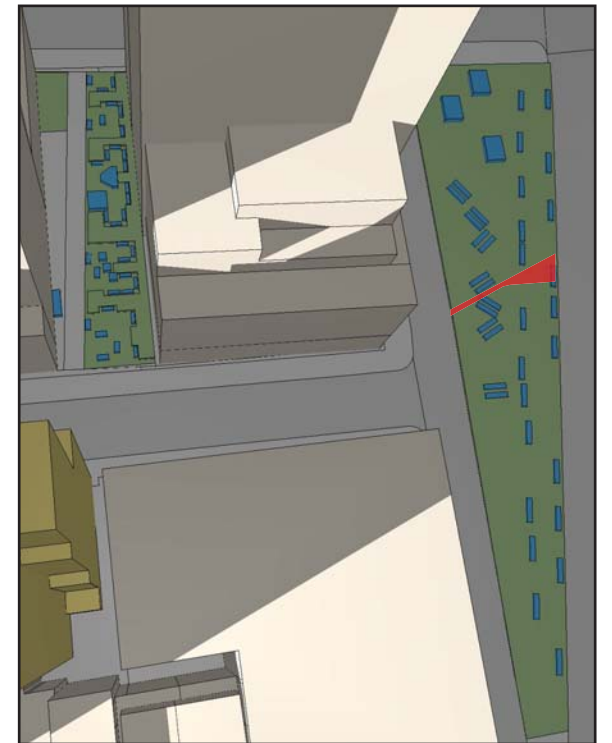

3:00 PM

3:30 PM

4:00 PM

4:29 PM

- Incremental shadow
- Tree Canopy, Planters, Seating Areas
- Benches, Tables & Chairs

All times Eastern Standard.

March 21/September 21

12:15 PM