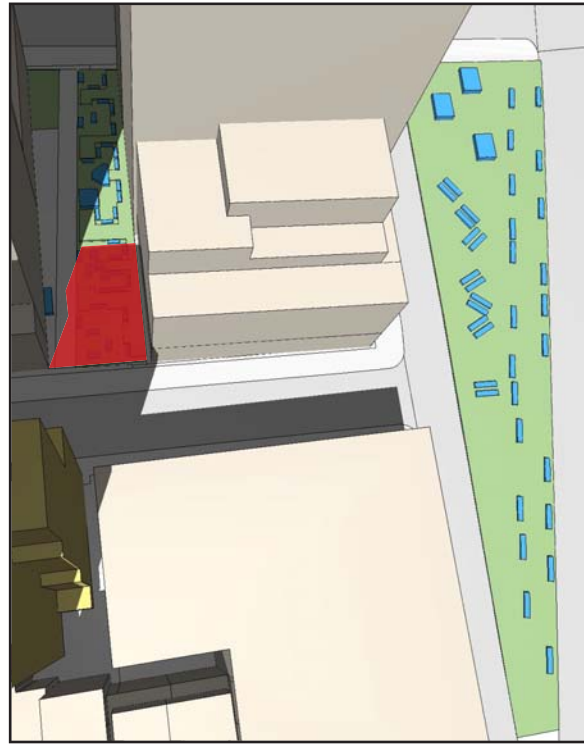

3:00 PM

3:30 PM

4:00 PM

4:29 PM

- Incremental shadow
- Tree Canopy, Planters, Seating Areas
- Benches, Tables & Chairs

All times Eastern Standard.

March 21/September 21

12:15 PM

4:45 PM

-  Incremental shadow
-  Tree Canopy, Planters, Seating Areas
-  Benches, Tables & Chairs

All times Eastern Standard.

May 6/August 6

12:20 PM

12:50 PM

1:20 PM

1:45 PM

2:10 PM

3:00 PM

3:30 PM

4:00 PM

4:30 PM

5:30 PM

-  Incremental shadow
-  Tree Canopy, Planters, Seating Areas
-  Benches, Tables & Chairs

All times Eastern Standard.