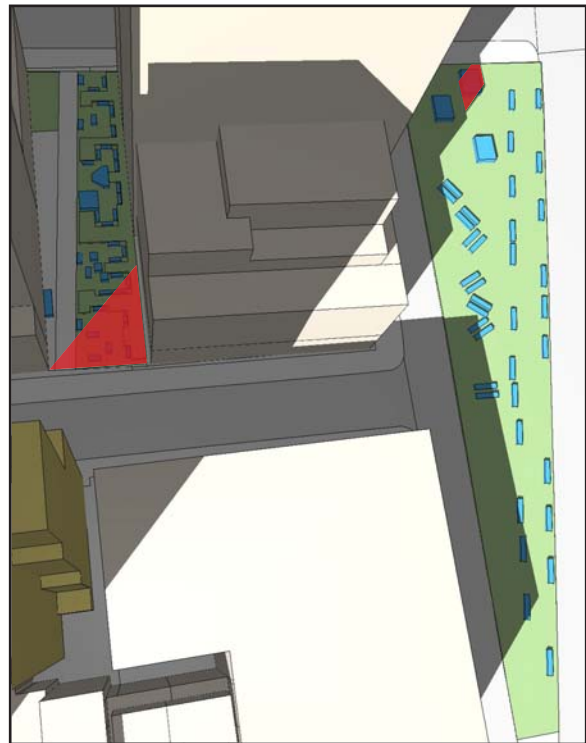

Appendix 3

Shadows

12:00 PM

12:30 PM

1:00 PM

1:30 PM

2:00 PM

2:30 PM

3:00 PM

3:30 PM

4:00 PM

4:29 PM

- Incremental shadow
- Tree Canopy, Planters, Seating Areas
- Benches, Tables & Chairs

All times Eastern Standard.

March 21/September 21

12:15 PM

2:10 PM

3:00 PM

3:30 PM

4:00 PM

4:30 PM

5:30 PM

-  Incremental shadow
-  Tree Canopy, Planters, Seating Areas
-  Benches, Tables & Chairs

All times Eastern Standard.

1:20 PM

1:50 PM

2:15 PM

-  Incremental shadow
-  Tree Canopy, Planters, Seating Areas
-  Benches, Tables & Chairs

All times Eastern Standard.

December 21