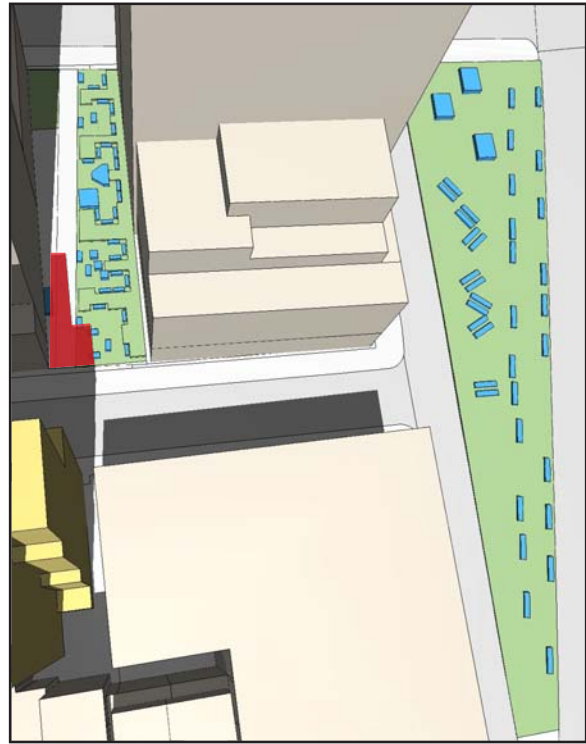

3:00 PM

3:30 PM

4:00 PM

4:29 PM

- Incremental shadow
- Tree Canopy, Planters, Seating Areas
- Benches, Tables & Chairs

All times Eastern Standard.

March 21/September 21

12:15 PM

4:45 PM

-  Incremental shadow
-  Tree Canopy, Planters, Seating Areas
-  Benches, Tables & Chairs

All times Eastern Standard.

May 6/August 6

12:20 PM

12:50 PM

1:20 PM

1:45 PM

2:10 PM

3:00 PM

3:30 PM

4:00 PM

4:30 PM

5:30 PM

-  Incremental shadow
-  Tree Canopy, Planters, Seating Areas
-  Benches, Tables & Chairs

All times Eastern Standard.

1:20 PM

1:50 PM

2:15 PM

-  Incremental shadow
-  Tree Canopy, Planters, Seating Areas
-  Benches, Tables & Chairs

All times Eastern Standard.

December 21