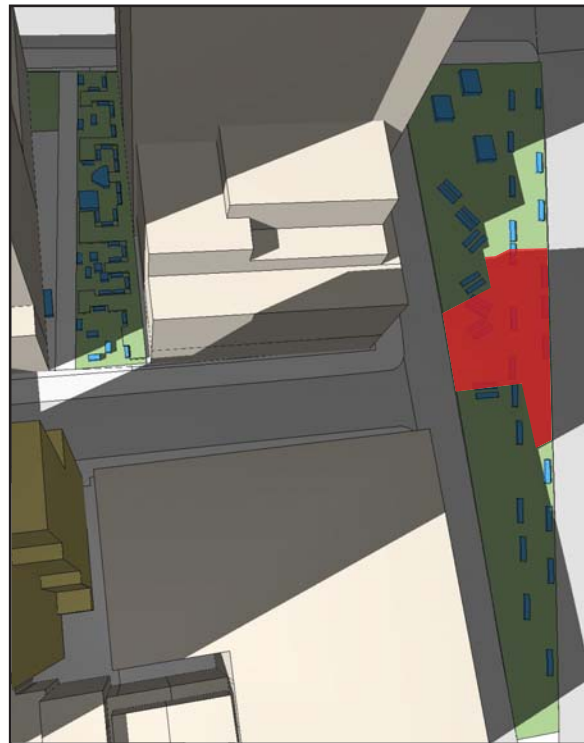

3:15 PM

- Incremental shadow
- Tree Canopy, Planters, Seating Areas
- Benches, Tables & Chairs

All times Eastern Standard.

May 6/August 6