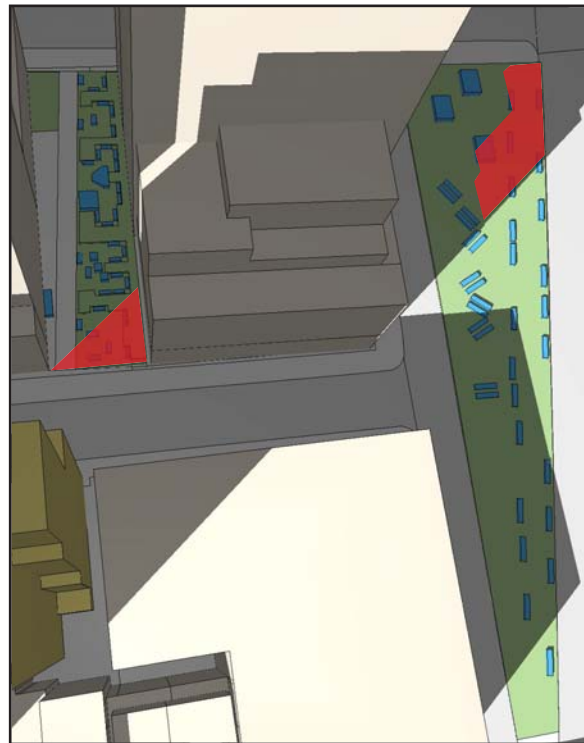

Appendix 3

Shadows

12:00 PM

12:30 PM

1:00 PM

1:30 PM

2:00 PM

2:30 PM

3:00 PM

3:30 PM

4:00 PM

4:29 PM

- Incremental shadow
- Tree Canopy, Planters, Seating Areas
- Benches, Tables & Chairs

All times Eastern Standard.

March 21/September 21

12:15 PM

2:10 PM

3:00 PM

3:30 PM

4:00 PM

4:30 PM

5:30 PM

-  Incremental shadow
-  Tree Canopy, Planters, Seating Areas
-  Benches, Tables & Chairs

All times Eastern Standard.

1:20 PM

1:50 PM

2:15 PM

-  Incremental shadow
-  Tree Canopy, Planters, Seating Areas
-  Benches, Tables & Chairs

All times Eastern Standard.

December 21