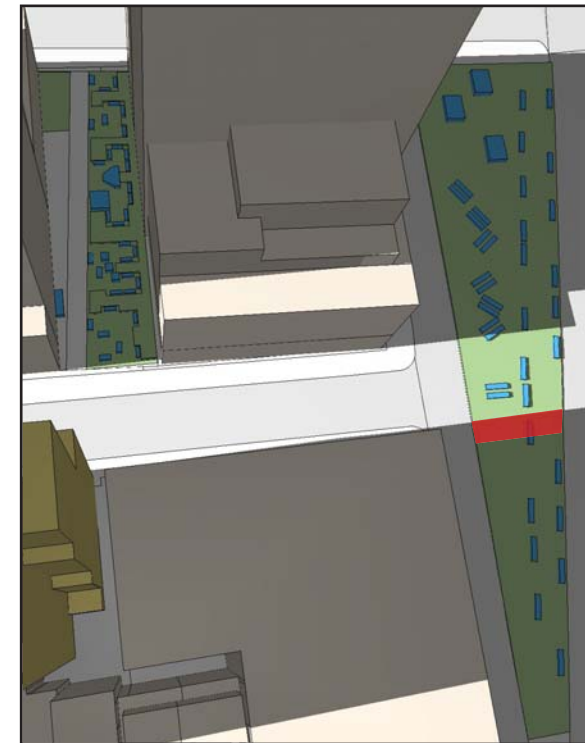

4:45 PM

-  Incremental shadow
-  Tree Canopy, Planters, Seating Areas
-  Benches, Tables & Chairs

All times Eastern Standard.

May 6/August 6

12:20 PM

12:50 PM

1:20 PM

1:45 PM

2:10 PM

3:00 PM

3:30 PM

4:00 PM

4:30 PM

5:30 PM

-  Incremental shadow
-  Tree Canopy, Planters, Seating Areas
-  Benches, Tables & Chairs

All times Eastern Standard.

1:20 PM

1:50 PM

2:15 PM

-  Incremental shadow
-  Tree Canopy, Planters, Seating Areas
-  Benches, Tables & Chairs

All times Eastern Standard.

December 21