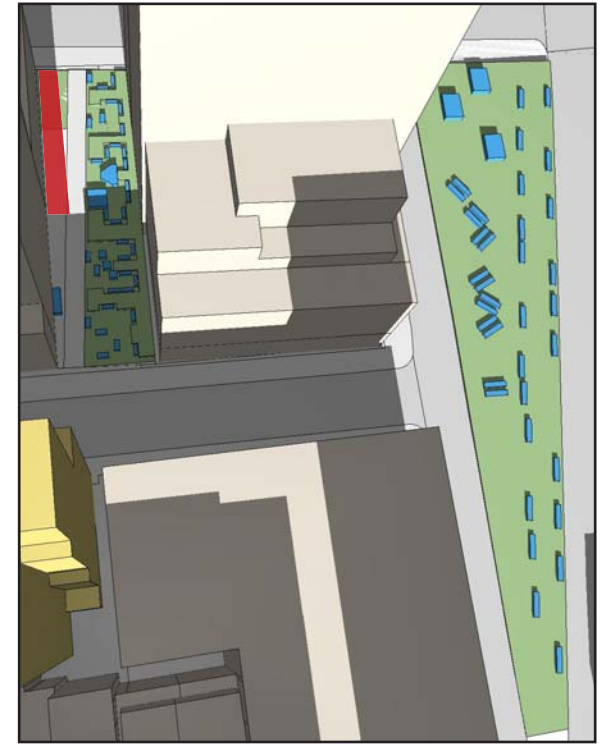

12:20 PM

- Incremental shadow
- Tree Canopy, Planters, Seating Areas
- Benches, Tables & Chairs

All times Eastern Standard.

December 21