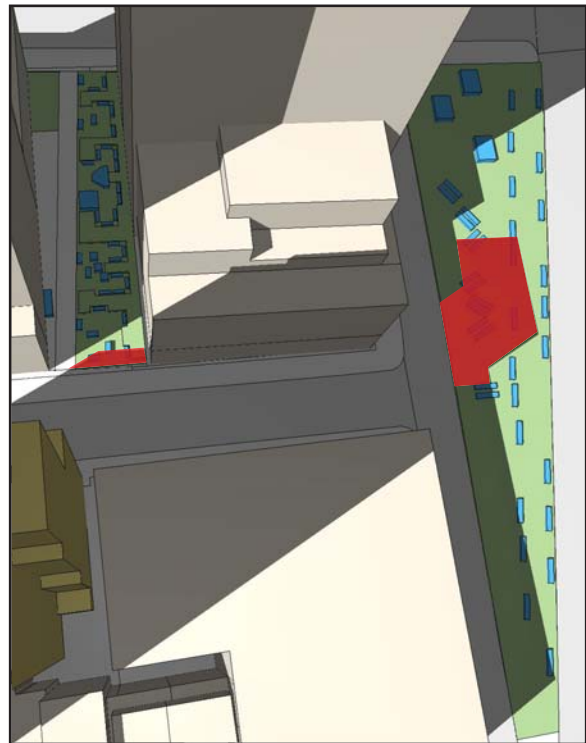

2:45 PM

- Incremental shadow
- Tree Canopy, Planters, Seating Areas
- Benches, Tables & Chairs

All times Eastern Standard.

May 6/August 6