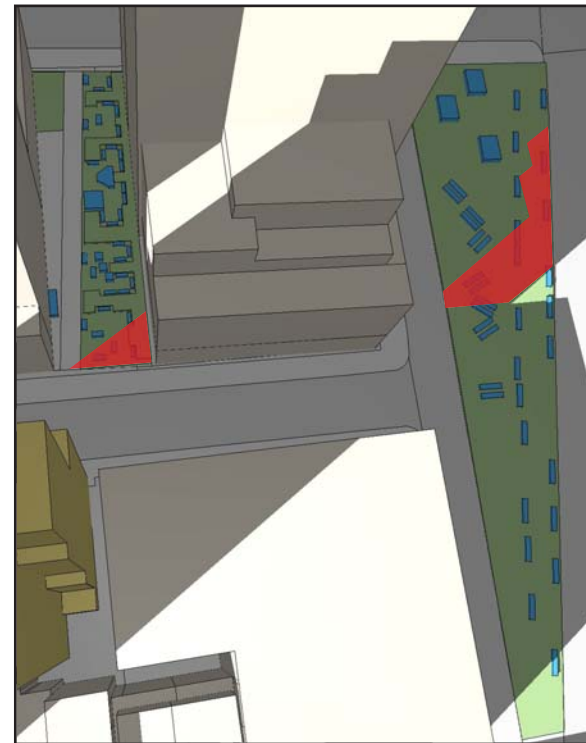

Appendix 3

Shadows

12:00 PM

12:30 PM

1:00 PM

1:30 PM

2:00 PM

2:30 PM

3:00 PM

3:30 PM

4:00 PM

4:29 PM

- Incremental shadow
- Tree Canopy, Planters, Seating Areas
- Benches, Tables & Chairs

All times Eastern Standard.

March 21/September 21

12:15 PM

2:10 PM

3:00 PM

3:30 PM

4:00 PM

4:30 PM

5:30 PM

-  Incremental shadow
-  Tree Canopy, Planters, Seating Areas
-  Benches, Tables & Chairs

All times Eastern Standard.

1:20 PM

1:50 PM

2:15 PM

-  Incremental shadow
-  Tree Canopy, Planters, Seating Areas
-  Benches, Tables & Chairs

All times Eastern Standard.

December 21