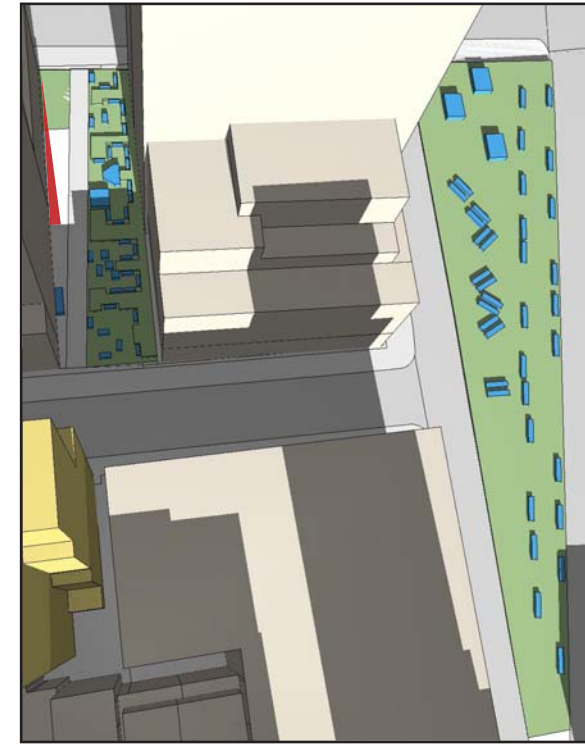

12:10 PM

- Incremental shadow
- Tree Canopy, Planters, Seating Areas
- Benches, Tables & Chairs

All times Eastern Standard.

December 21