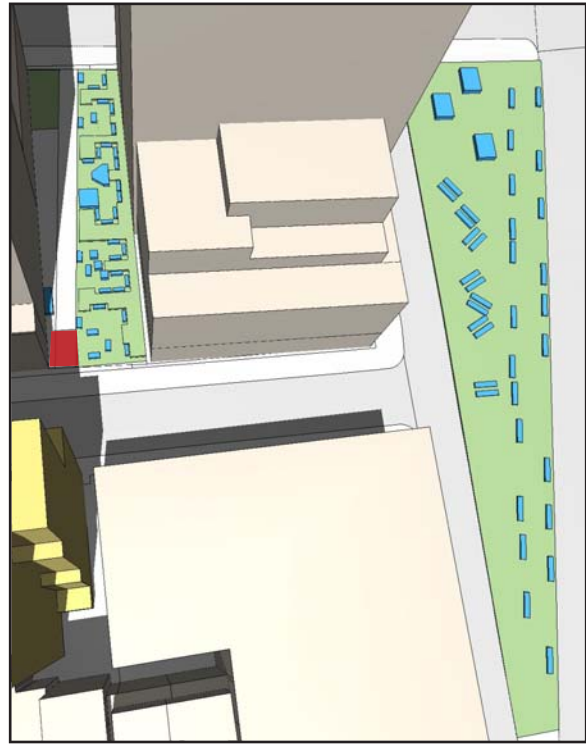

3:00 PM

3:30 PM

4:00 PM

4:29 PM

- Incremental shadow
- Tree Canopy, Planters, Seating Areas
- Benches, Tables & Chairs

All times Eastern Standard.

March 21/September 21

12:15 PM

4:45 PM

-  Incremental shadow
-  Tree Canopy, Planters, Seating Areas
-  Benches, Tables & Chairs

All times Eastern Standard.

May 6/August 6

12:20 PM

12:50 PM

1:20 PM

1:45 PM

2:10 PM

3:00 PM

3:30 PM

4:00 PM

4:30 PM

5:30 PM

-  Incremental shadow
-  Tree Canopy, Planters, Seating Areas
-  Benches, Tables & Chairs

All times Eastern Standard.

1:20 PM

1:50 PM

2:15 PM

-  Incremental shadow
-  Tree Canopy, Planters, Seating Areas
-  Benches, Tables & Chairs

All times Eastern Standard.

December 21