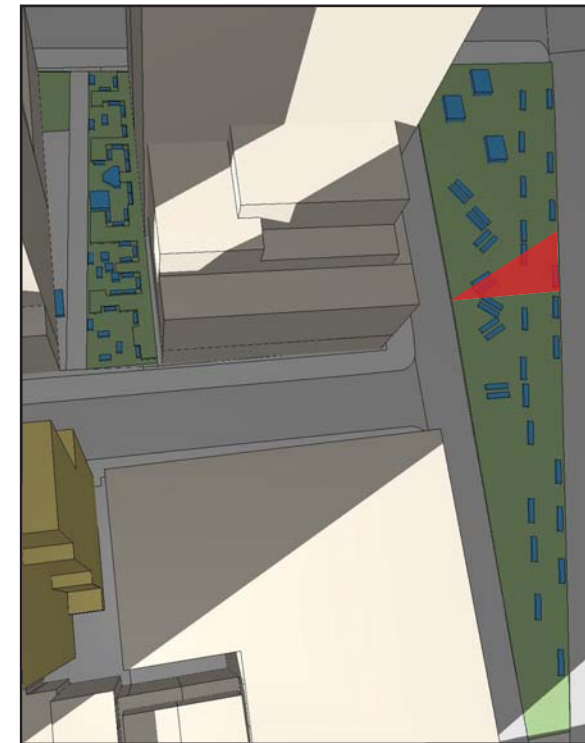

3:00 PM

3:30 PM

4:00 PM

4:29 PM

- Incremental shadow
- Tree Canopy, Planters, Seating Areas
- Benches, Tables & Chairs

All times Eastern Standard.

March 21/September 21

12:15 PM

4:45 PM

-  Incremental shadow
-  Tree Canopy, Planters, Seating Areas
-  Benches, Tables & Chairs

All times Eastern Standard.

May 6/August 6

12:20 PM

12:50 PM

1:20 PM

1:45 PM

2:10 PM

3:00 PM

3:30 PM

4:00 PM

4:30 PM

5:30 PM

-  Incremental shadow
-  Tree Canopy, Planters, Seating Areas
-  Benches, Tables & Chairs

All times Eastern Standard.