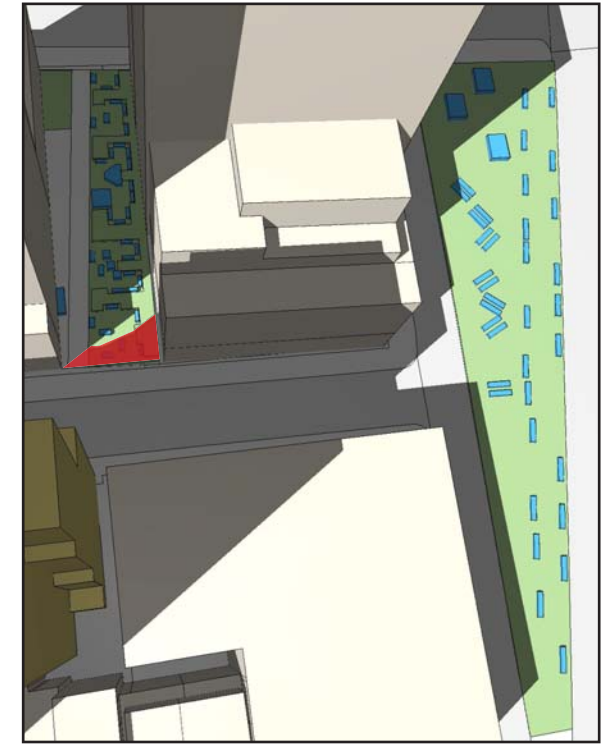

2:15 PM

- Incremental shadow
- Tree Canopy, Planters, Seating Areas
- Benches, Tables & Chairs

All times Eastern Standard.

May 6/August 6