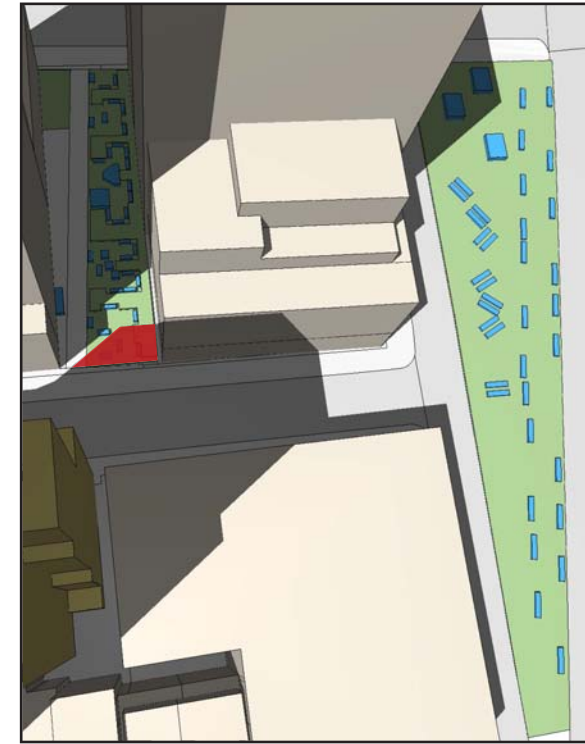

4:45 PM

-  Incremental shadow
-  Tree Canopy, Planters, Seating Areas
-  Benches, Tables & Chairs

All times Eastern Standard.

May 6/August 6

12:20 PM

12:50 PM

1:20 PM

1:45 PM

2:10 PM

3:00 PM

3:30 PM

4:00 PM

4:30 PM

5:30 PM

-  Incremental shadow
-  Tree Canopy, Planters, Seating Areas
-  Benches, Tables & Chairs

All times Eastern Standard.