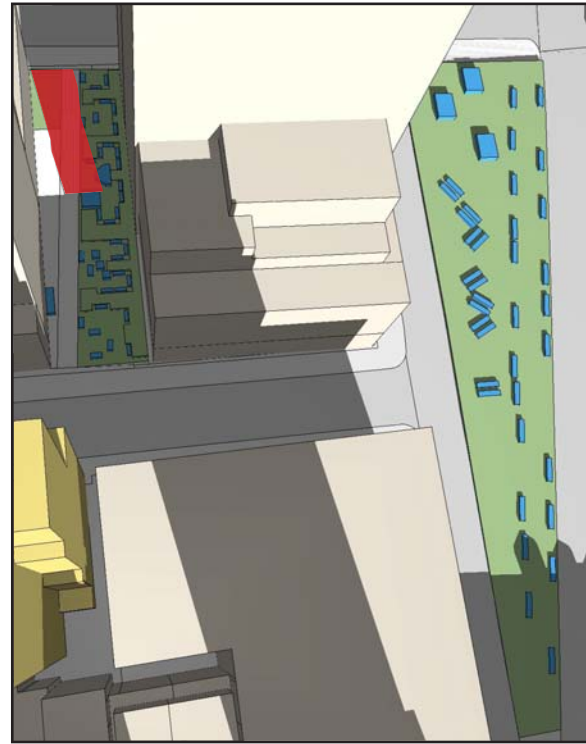

11:40 AM

- Incremental shadow
- Tree Canopy, Planters, Seating Areas
- Benches, Tables & Chairs

All times Eastern Standard.

December 21