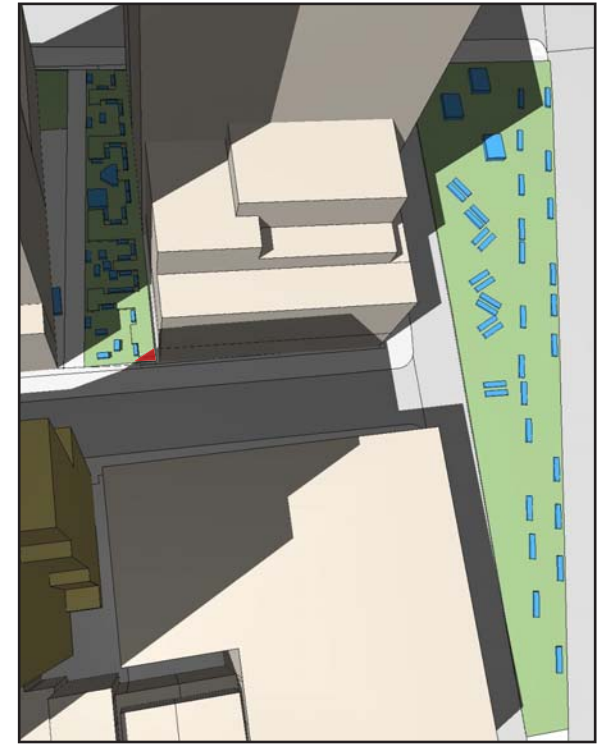

4:45 PM

-  Incremental shadow
-  Tree Canopy, Planters, Seating Areas
-  Benches, Tables & Chairs

All times Eastern Standard.

May 6/August 6

12:20 PM

12:50 PM

1:20 PM

1:45 PM

2:10 PM

3:00 PM

3:30 PM

4:00 PM

4:30 PM

5:30 PM

-  Incremental shadow
-  Tree Canopy, Planters, Seating Areas
-  Benches, Tables & Chairs

All times Eastern Standard.

1:20 PM

1:50 PM

2:15 PM

-  Incremental shadow
-  Tree Canopy, Planters, Seating Areas
-  Benches, Tables & Chairs

All times Eastern Standard.

December 21