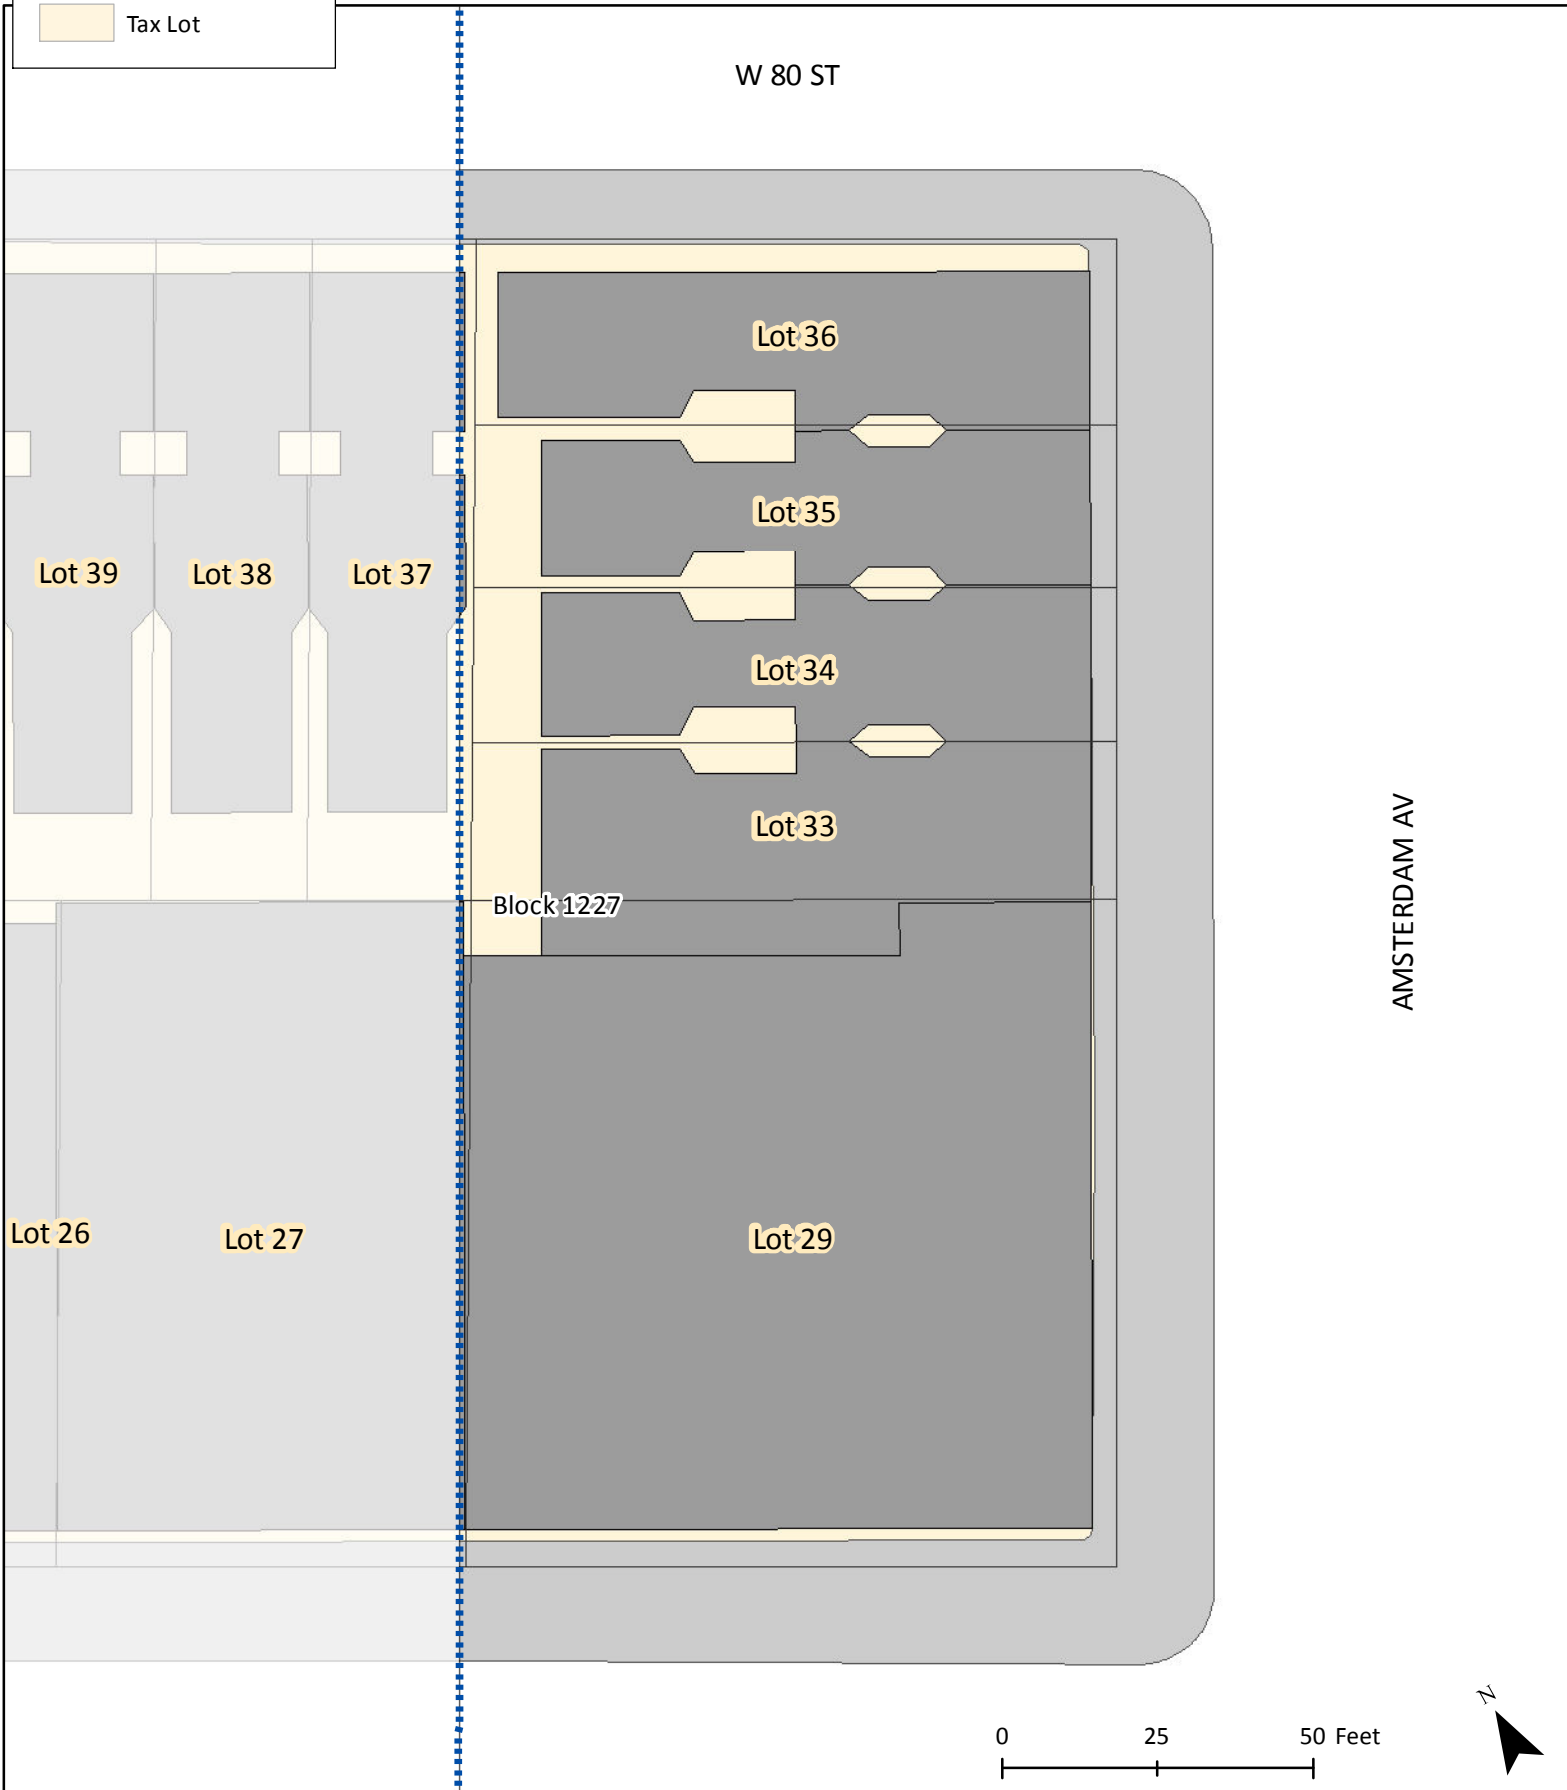

Base Map for Block Frontage Measurements

Amsterdam Ave

Map Page # 19 of 77

Legend

- EC-2 Boundary
- Building
- Sidewalk
- Tax Lot