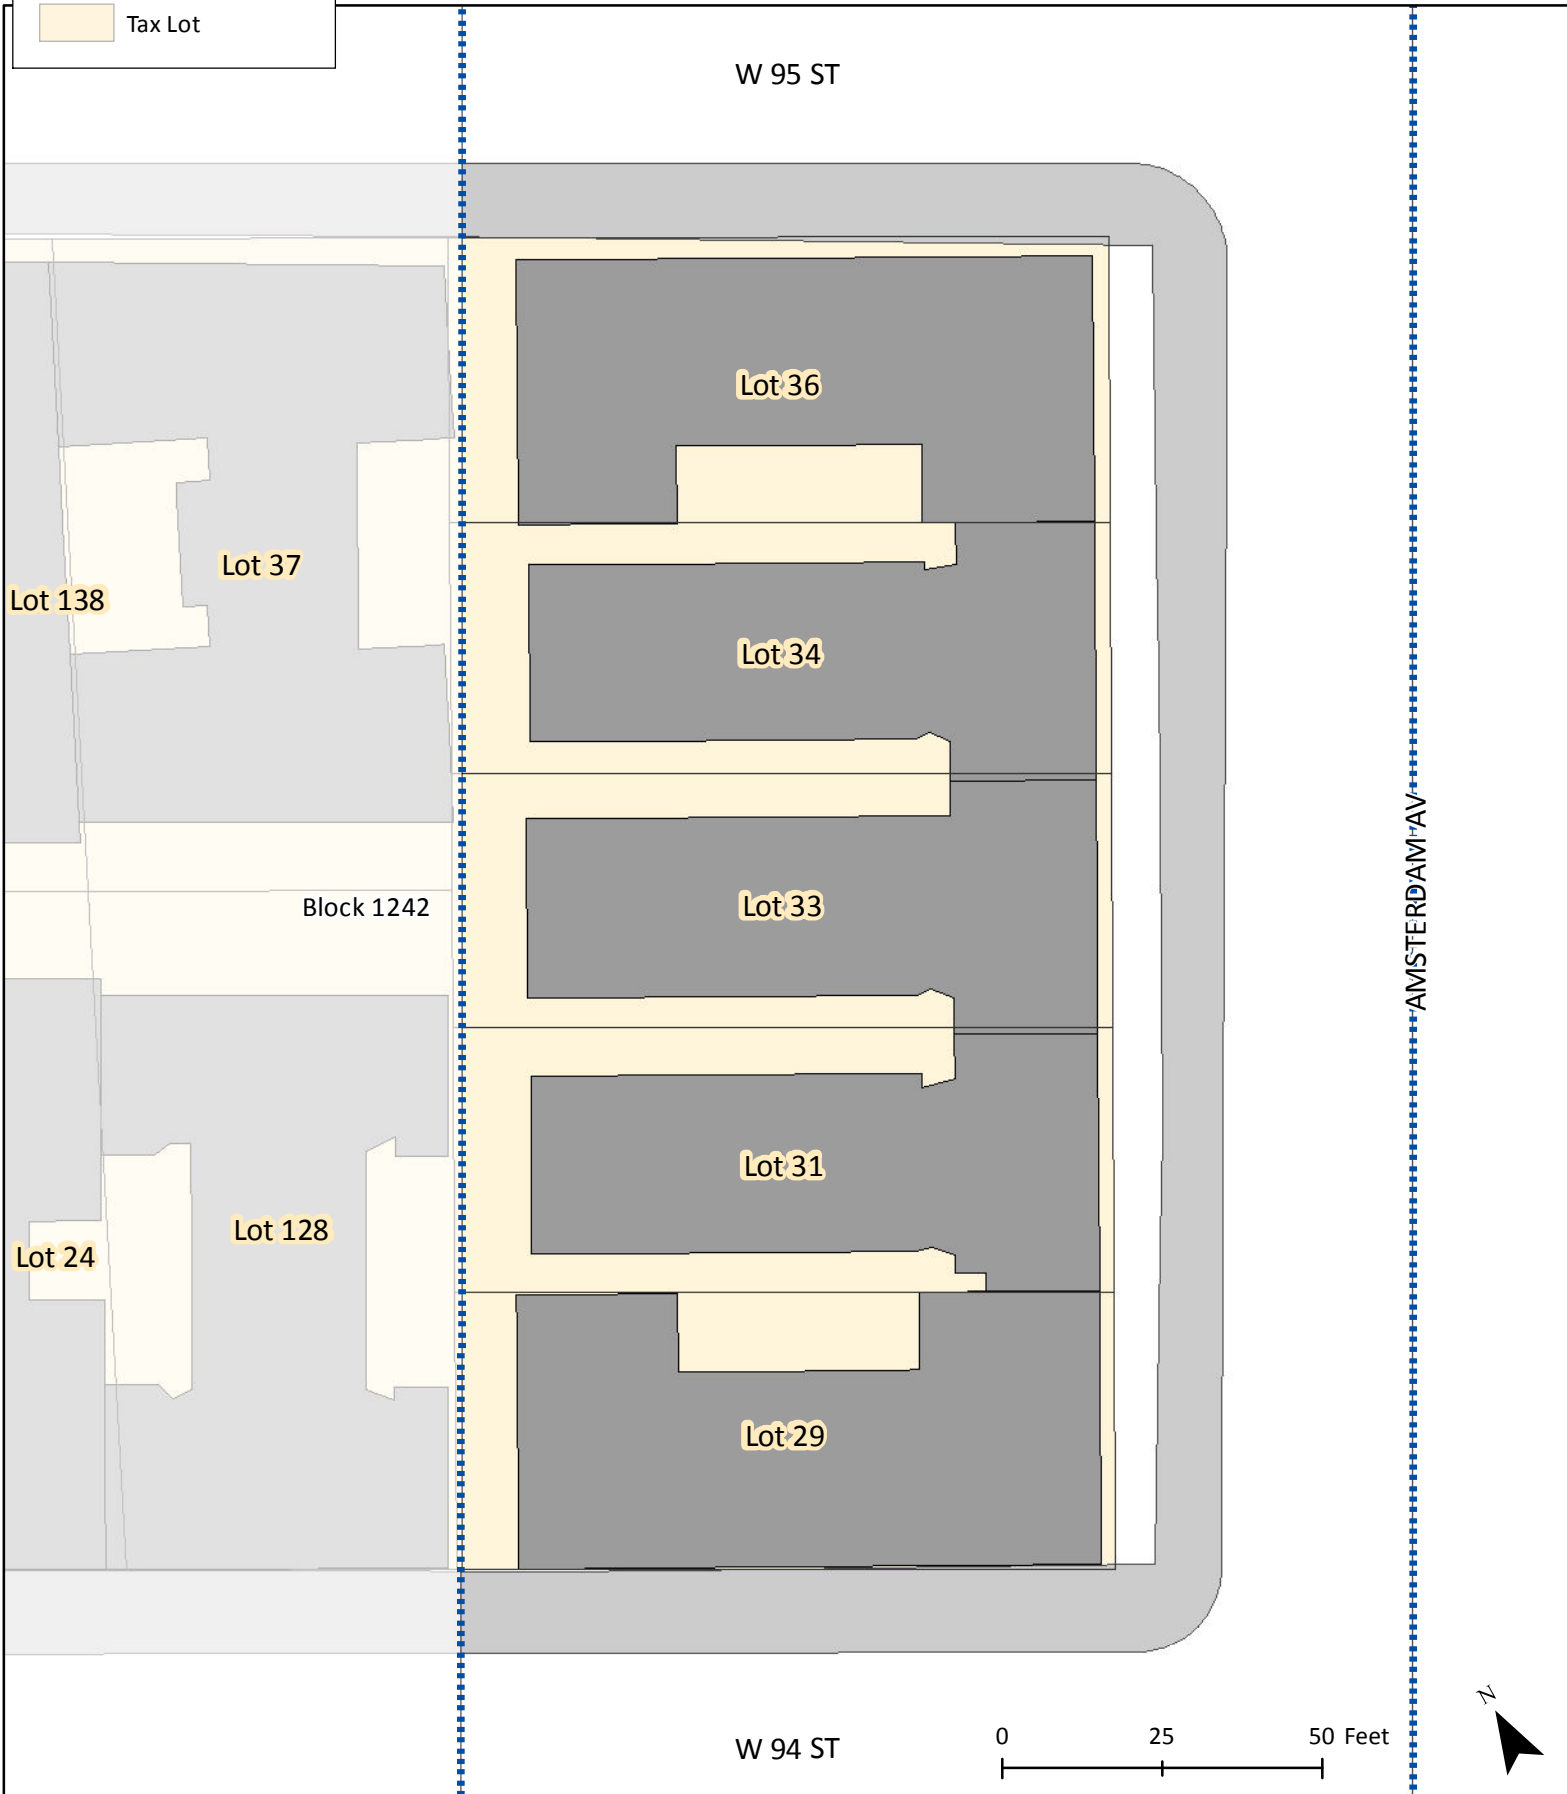

Base Map for Block Frontage Measurements

Amsterdam Ave

Map Page # 34 of 77

Legend

- EC-2 Boundary
- Building
- Sidewalk
- Tax Lot