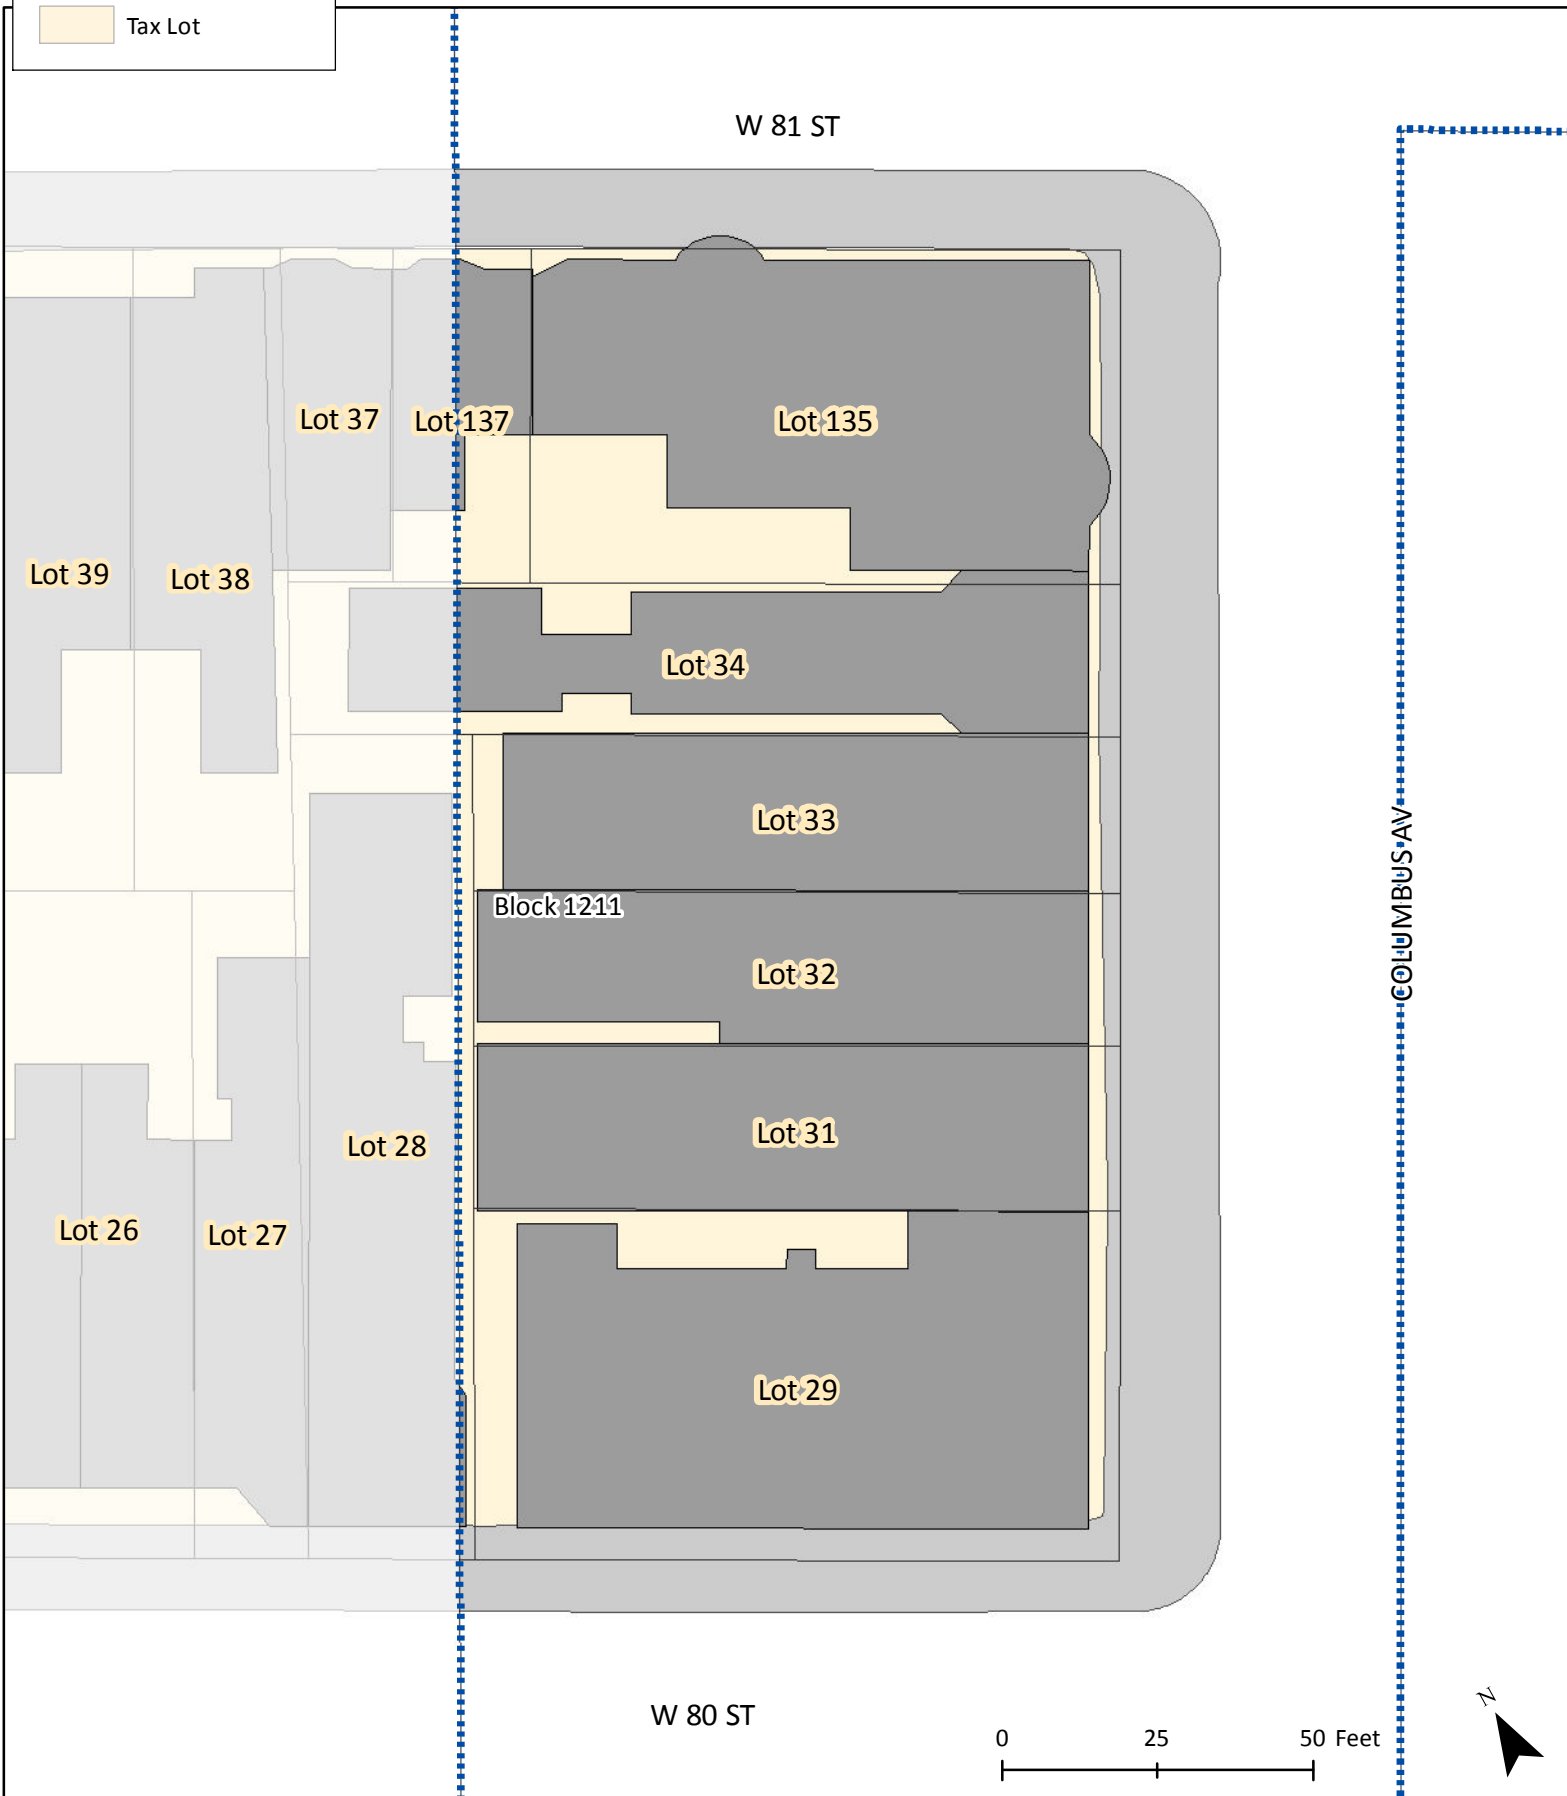

Map Page # 64 of 77

Legend

-  EC-2 Boundary
-  Building
-  Sidewalk
-  Tax Lot

Base Map for Block Frontage Measurements

Columbus Ave

Map Page # 65 of 77

Legend

-  EC-2 Boundary
-  Building
-  Sidewalk
-  Tax Lot

Base Map for Block Frontage Measurements

Columbus Ave

Map Page # 66 of 77

Legend

-  EC-2 Boundary
-  Building
-  Sidewalk
-  Tax Lot

Base Map for Block Frontage Measurements

Columbus Ave

Map Page # 67 of 77