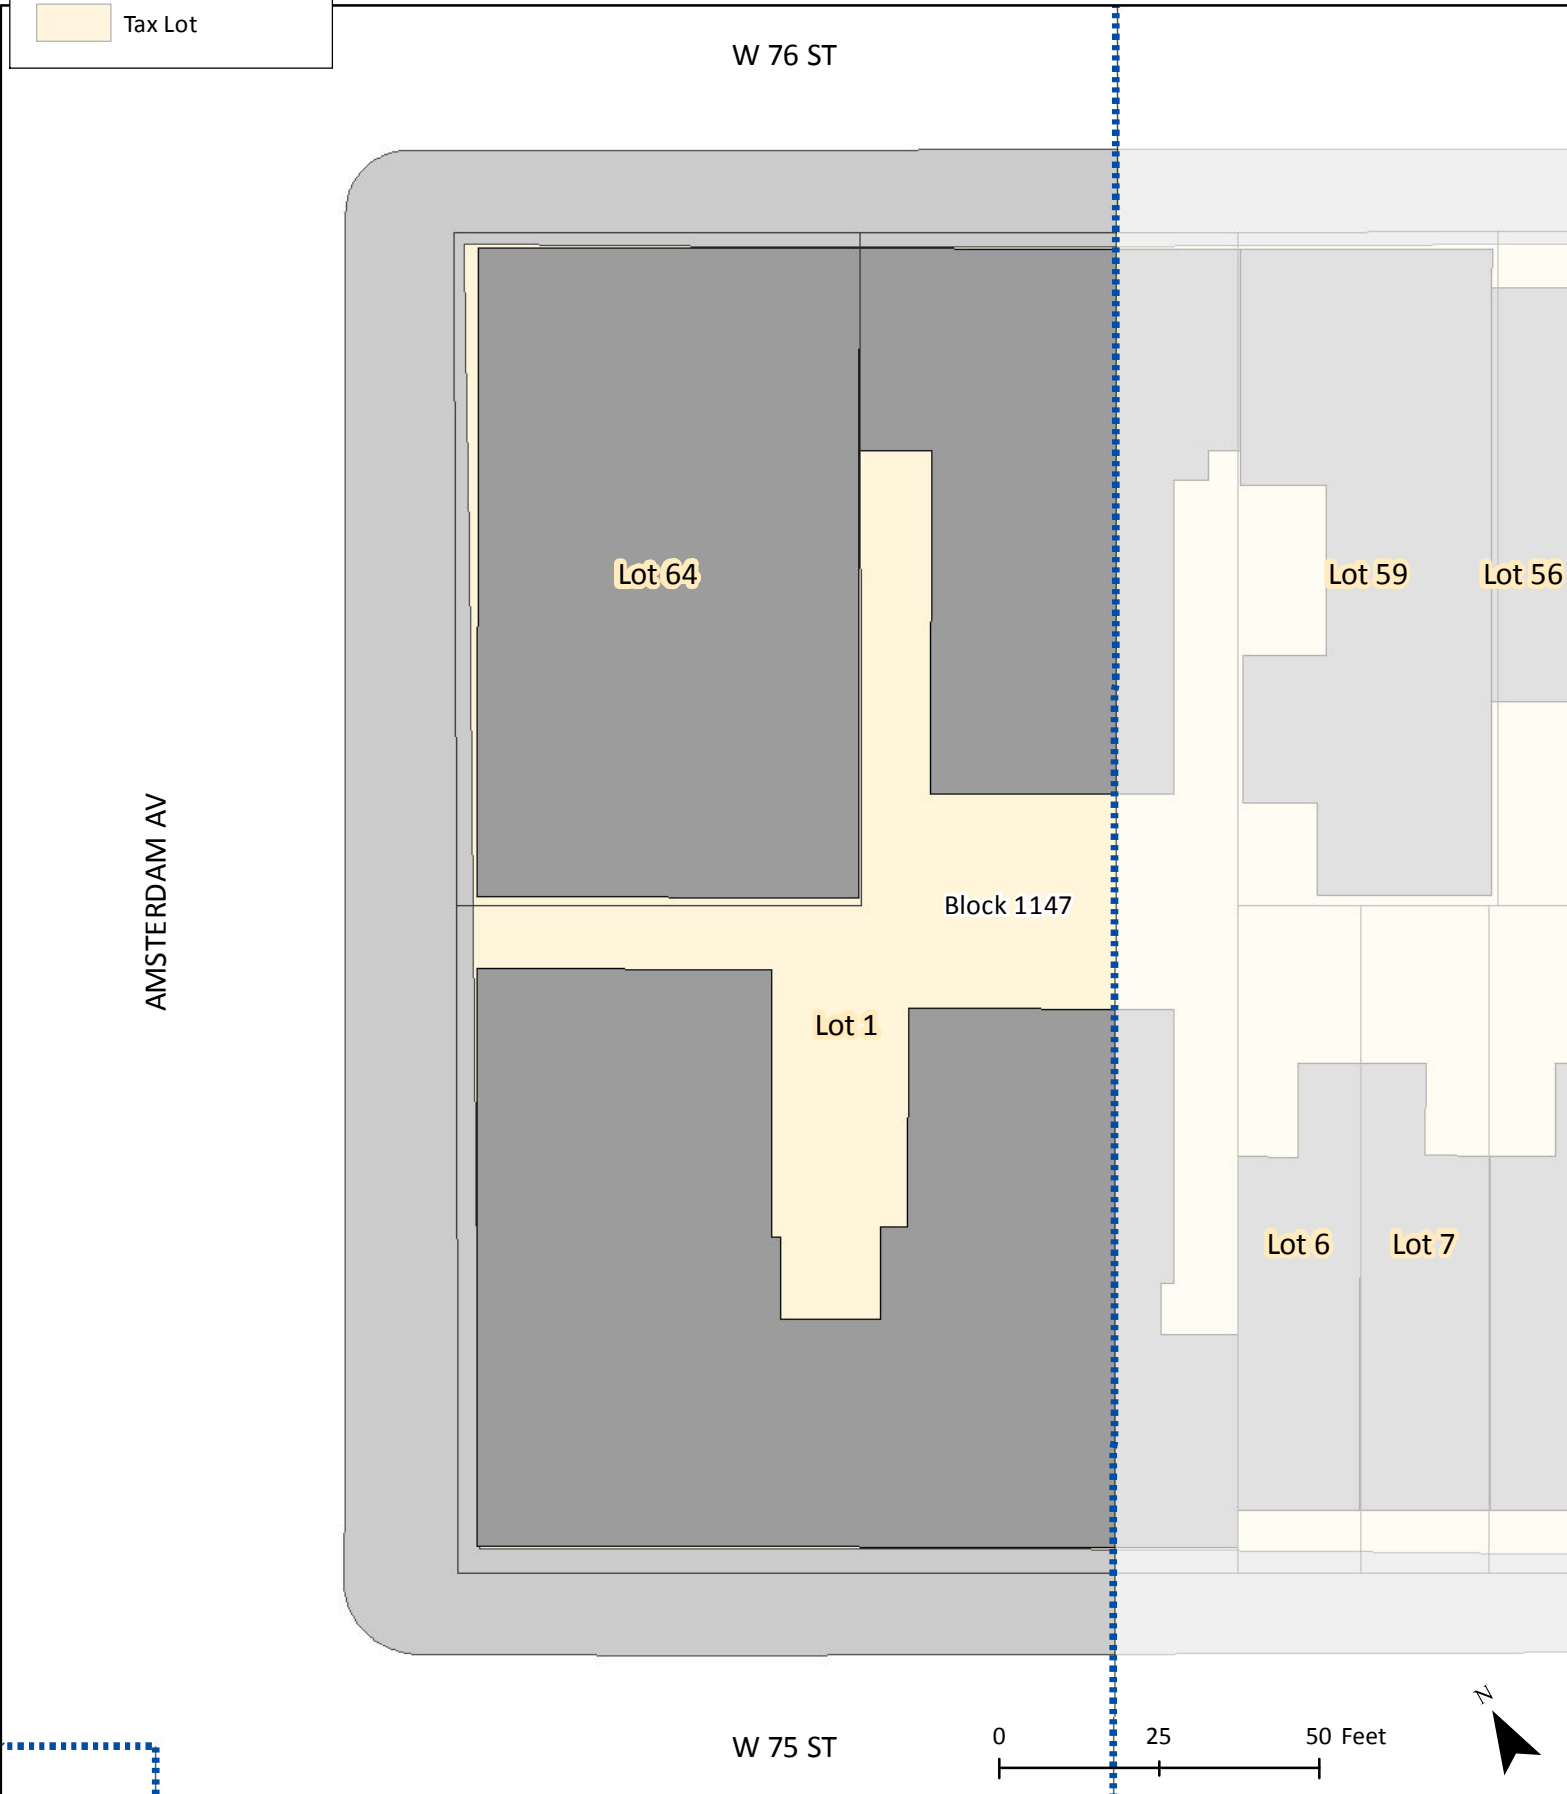

-  EC-2 Boundary
-  Building
-  Sidewalk
-  Tax Lot

Base Map for Block Frontage Measurements

Amsterdam Ave

Map Page # 2 of 77

Legend

-  EC-2 Boundary
-  Building
-  Sidewalk
-  Tax Lot

AMSTERDAM AV

W 75 ST

W 74 ST

0 25 50 Feet

Base Map for Block Frontage Measurements

Amsterdam Ave

Map Page # 3 of 77

Legend

-  EC-2 Boundary
-  Building
-  Sidewalk
-  Tax Lot

Base Map for Block Frontage Measurements