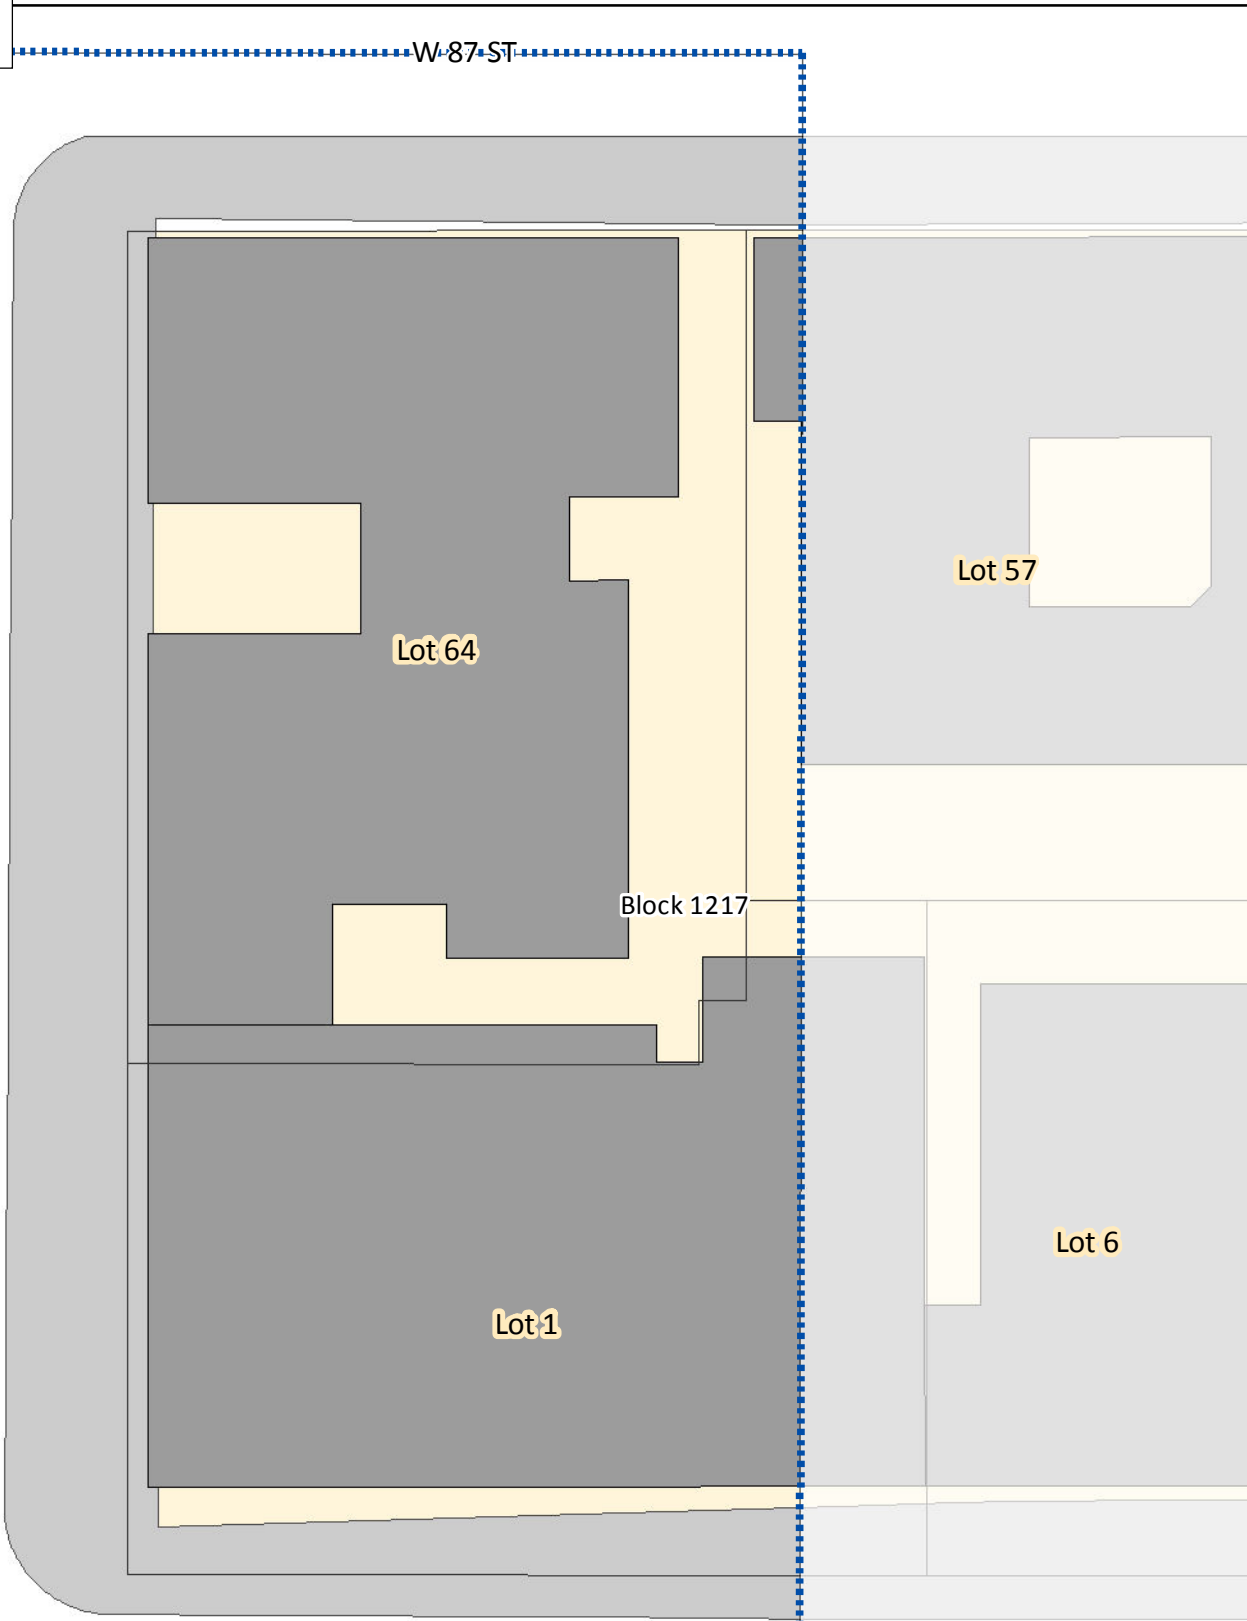

Base Map for Block Frontage Measurements

Amsterdam Ave

Map Page # 14 of 77

Legend

- EC-2 Boundary
- Building
- Sidewalk
- Tax Lot

AMSTERDAM AV

W-87-ST

Block 1217

Lot 57

Lot 64

Lot 6

Lot 1

0 25 50 Feet