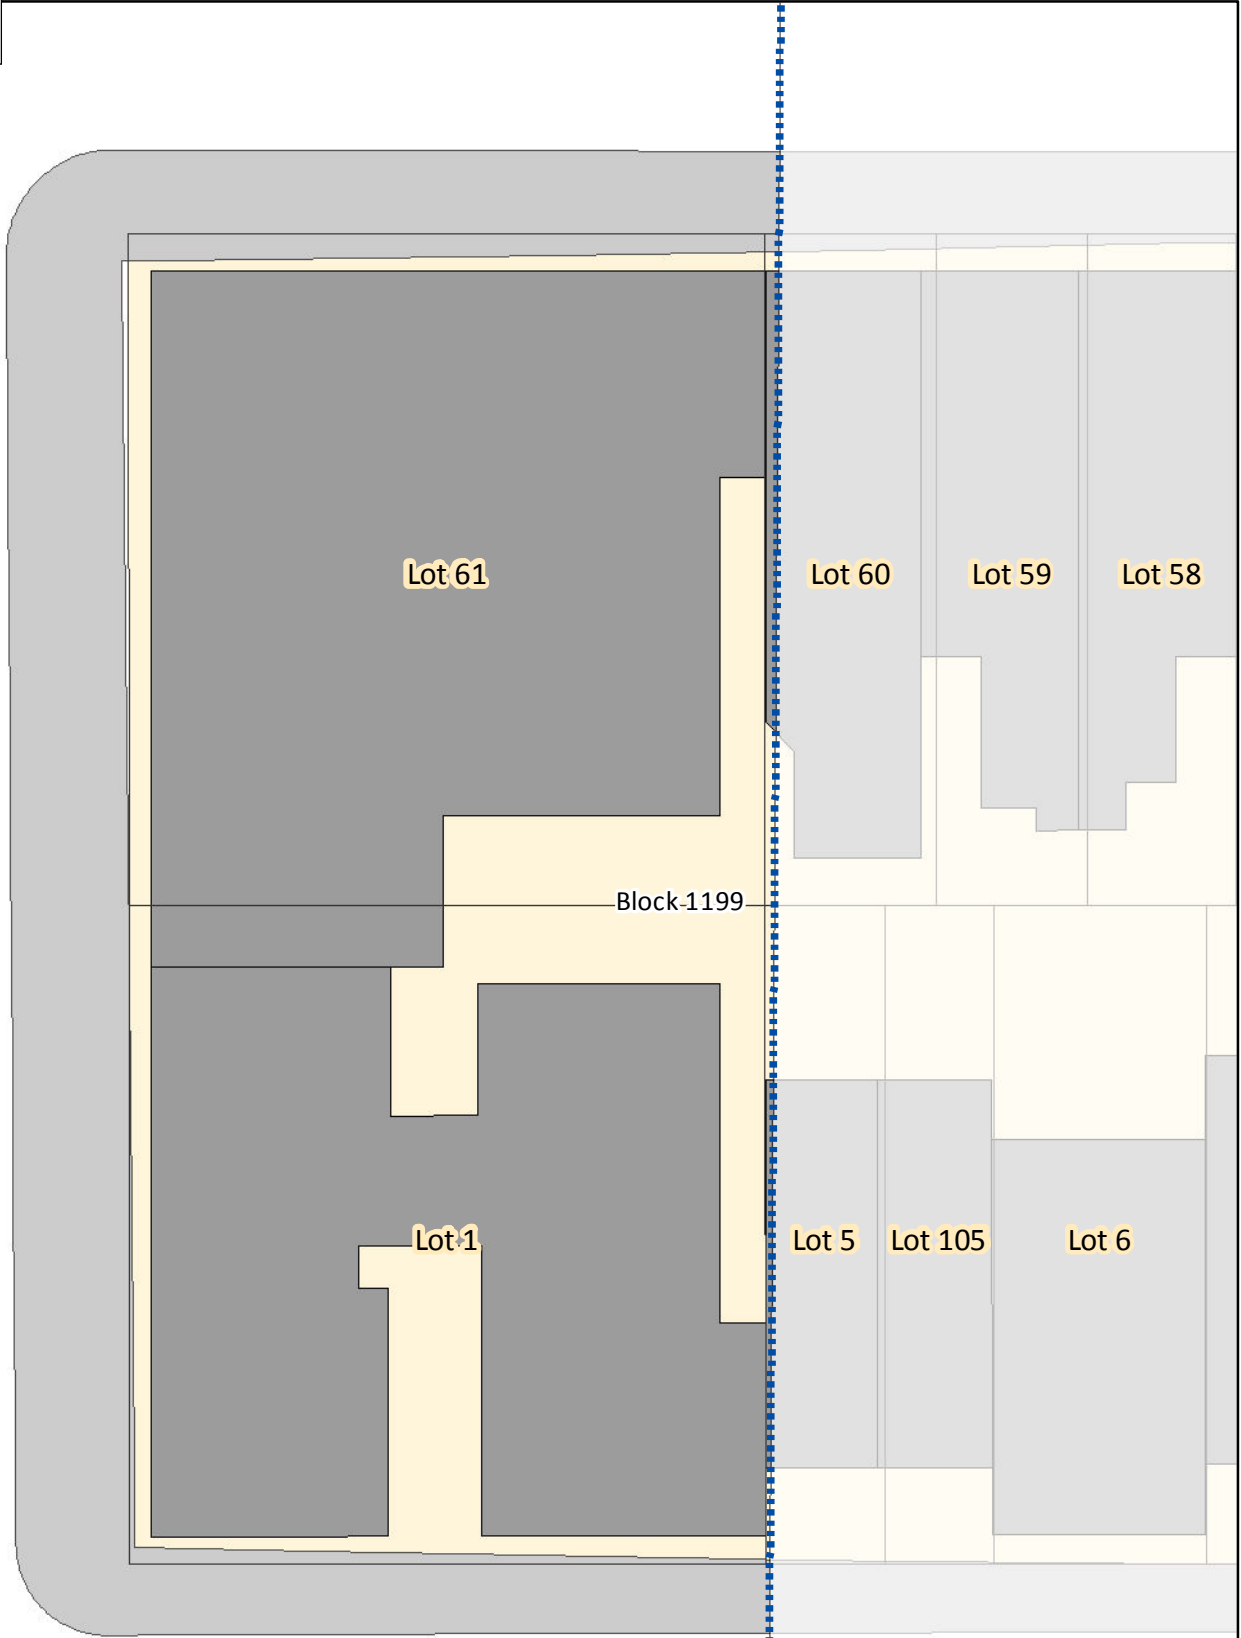

Base Map for Block Frontage Measurements

Columbus Ave

Map Page # 76 of 77

Legend

- EC-2 Boundary
- Building
- Sidewalk
- Tax Lot

COLUMBUS AV

W 85 ST