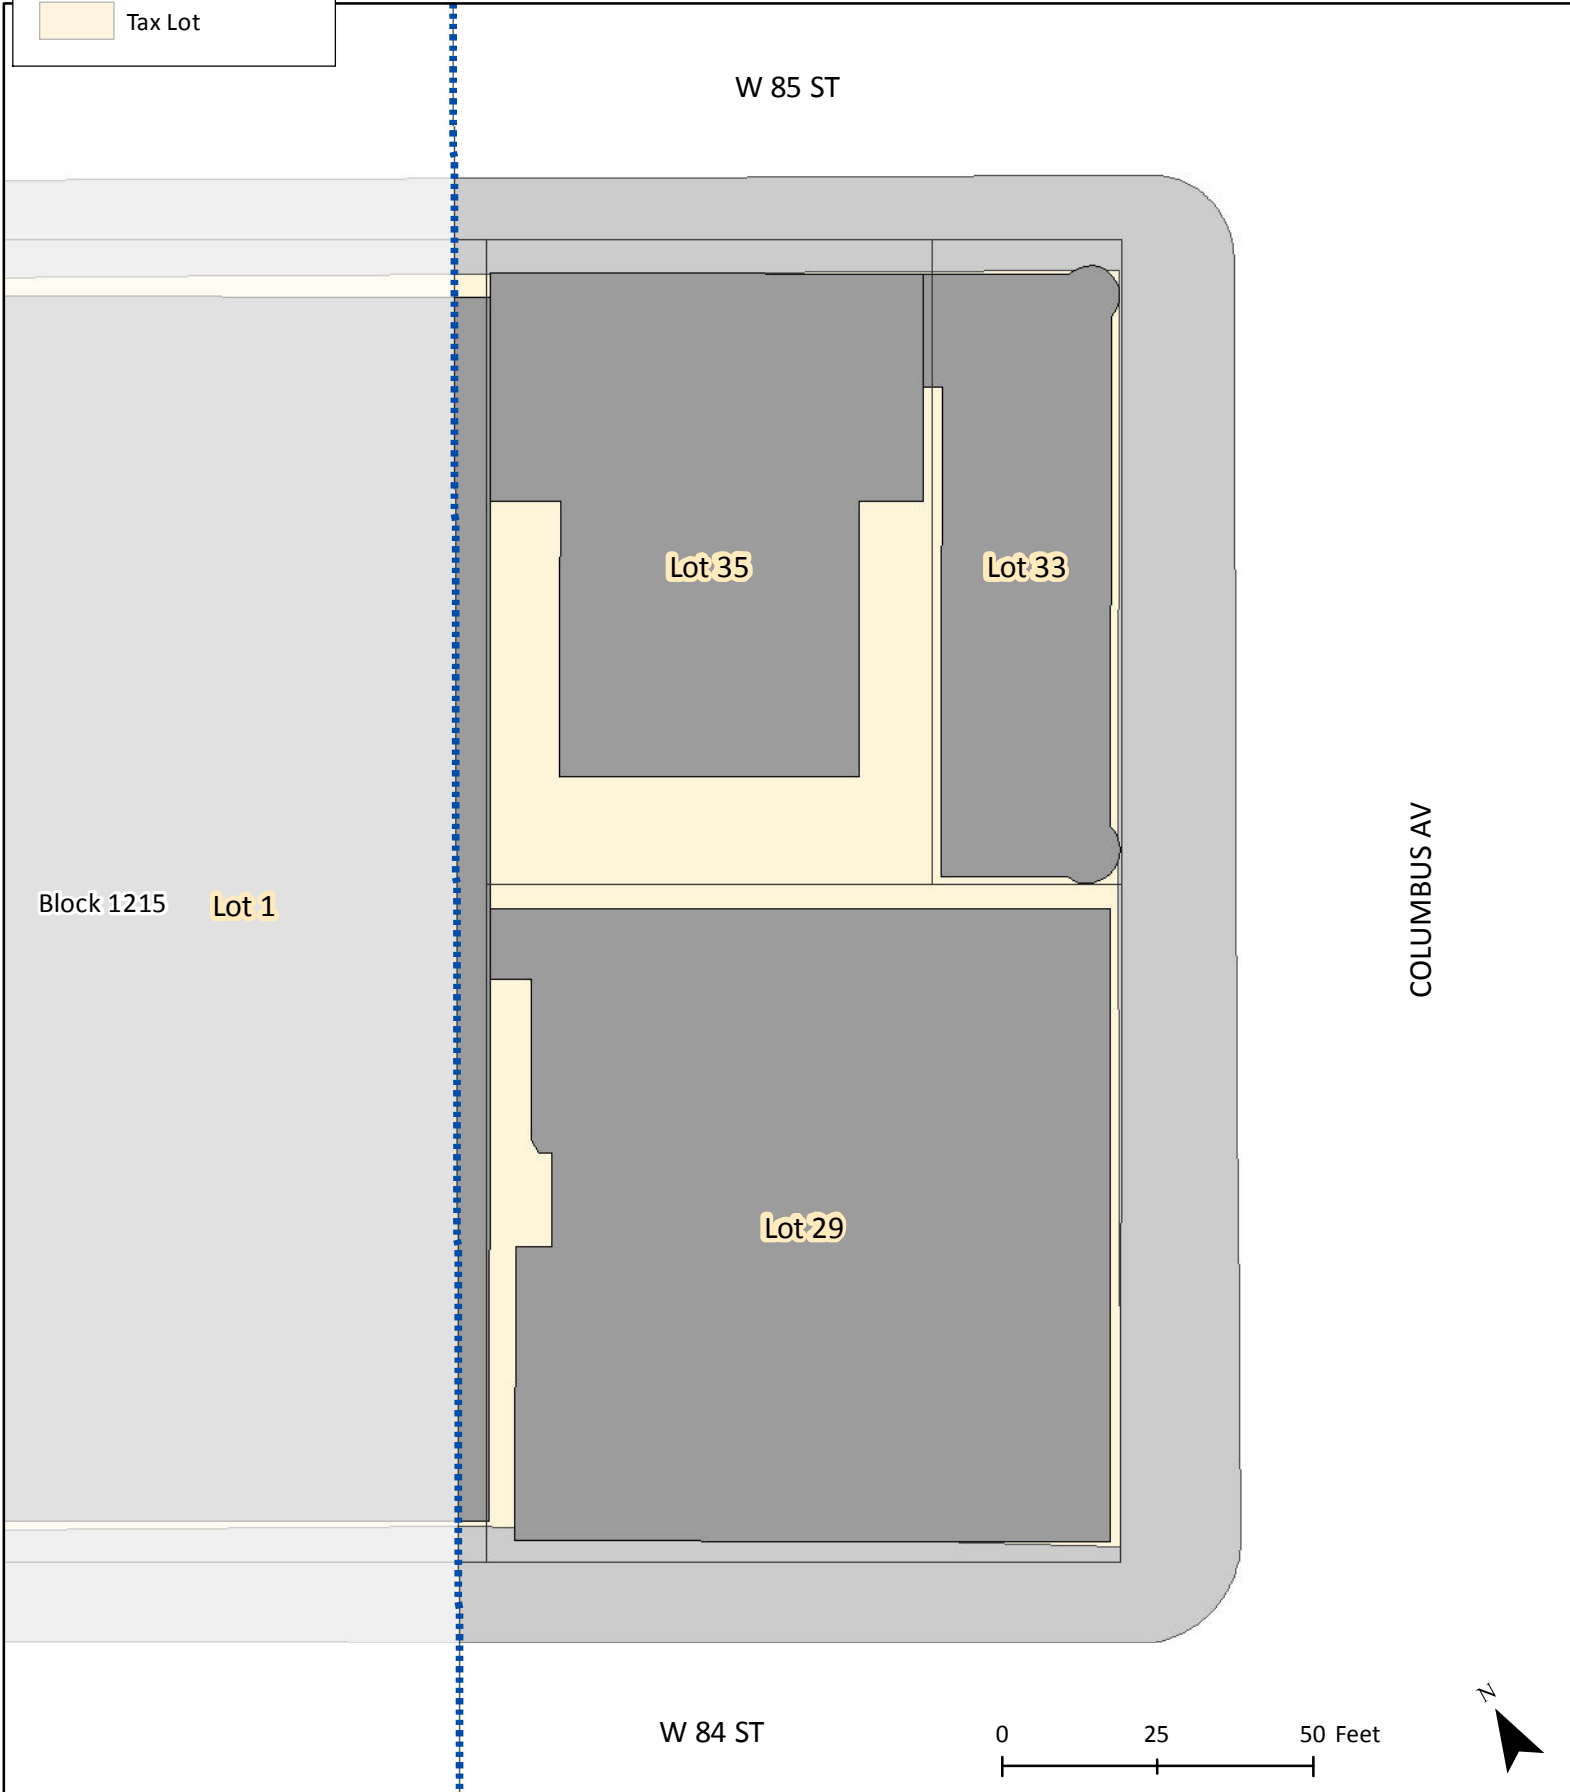

Base Map for Block Frontage Measurements

Columbus Ave

Map Page # 69 of 77

Legend

- EC-2 Boundary
- Building
- Sidewalk
- Tax Lot