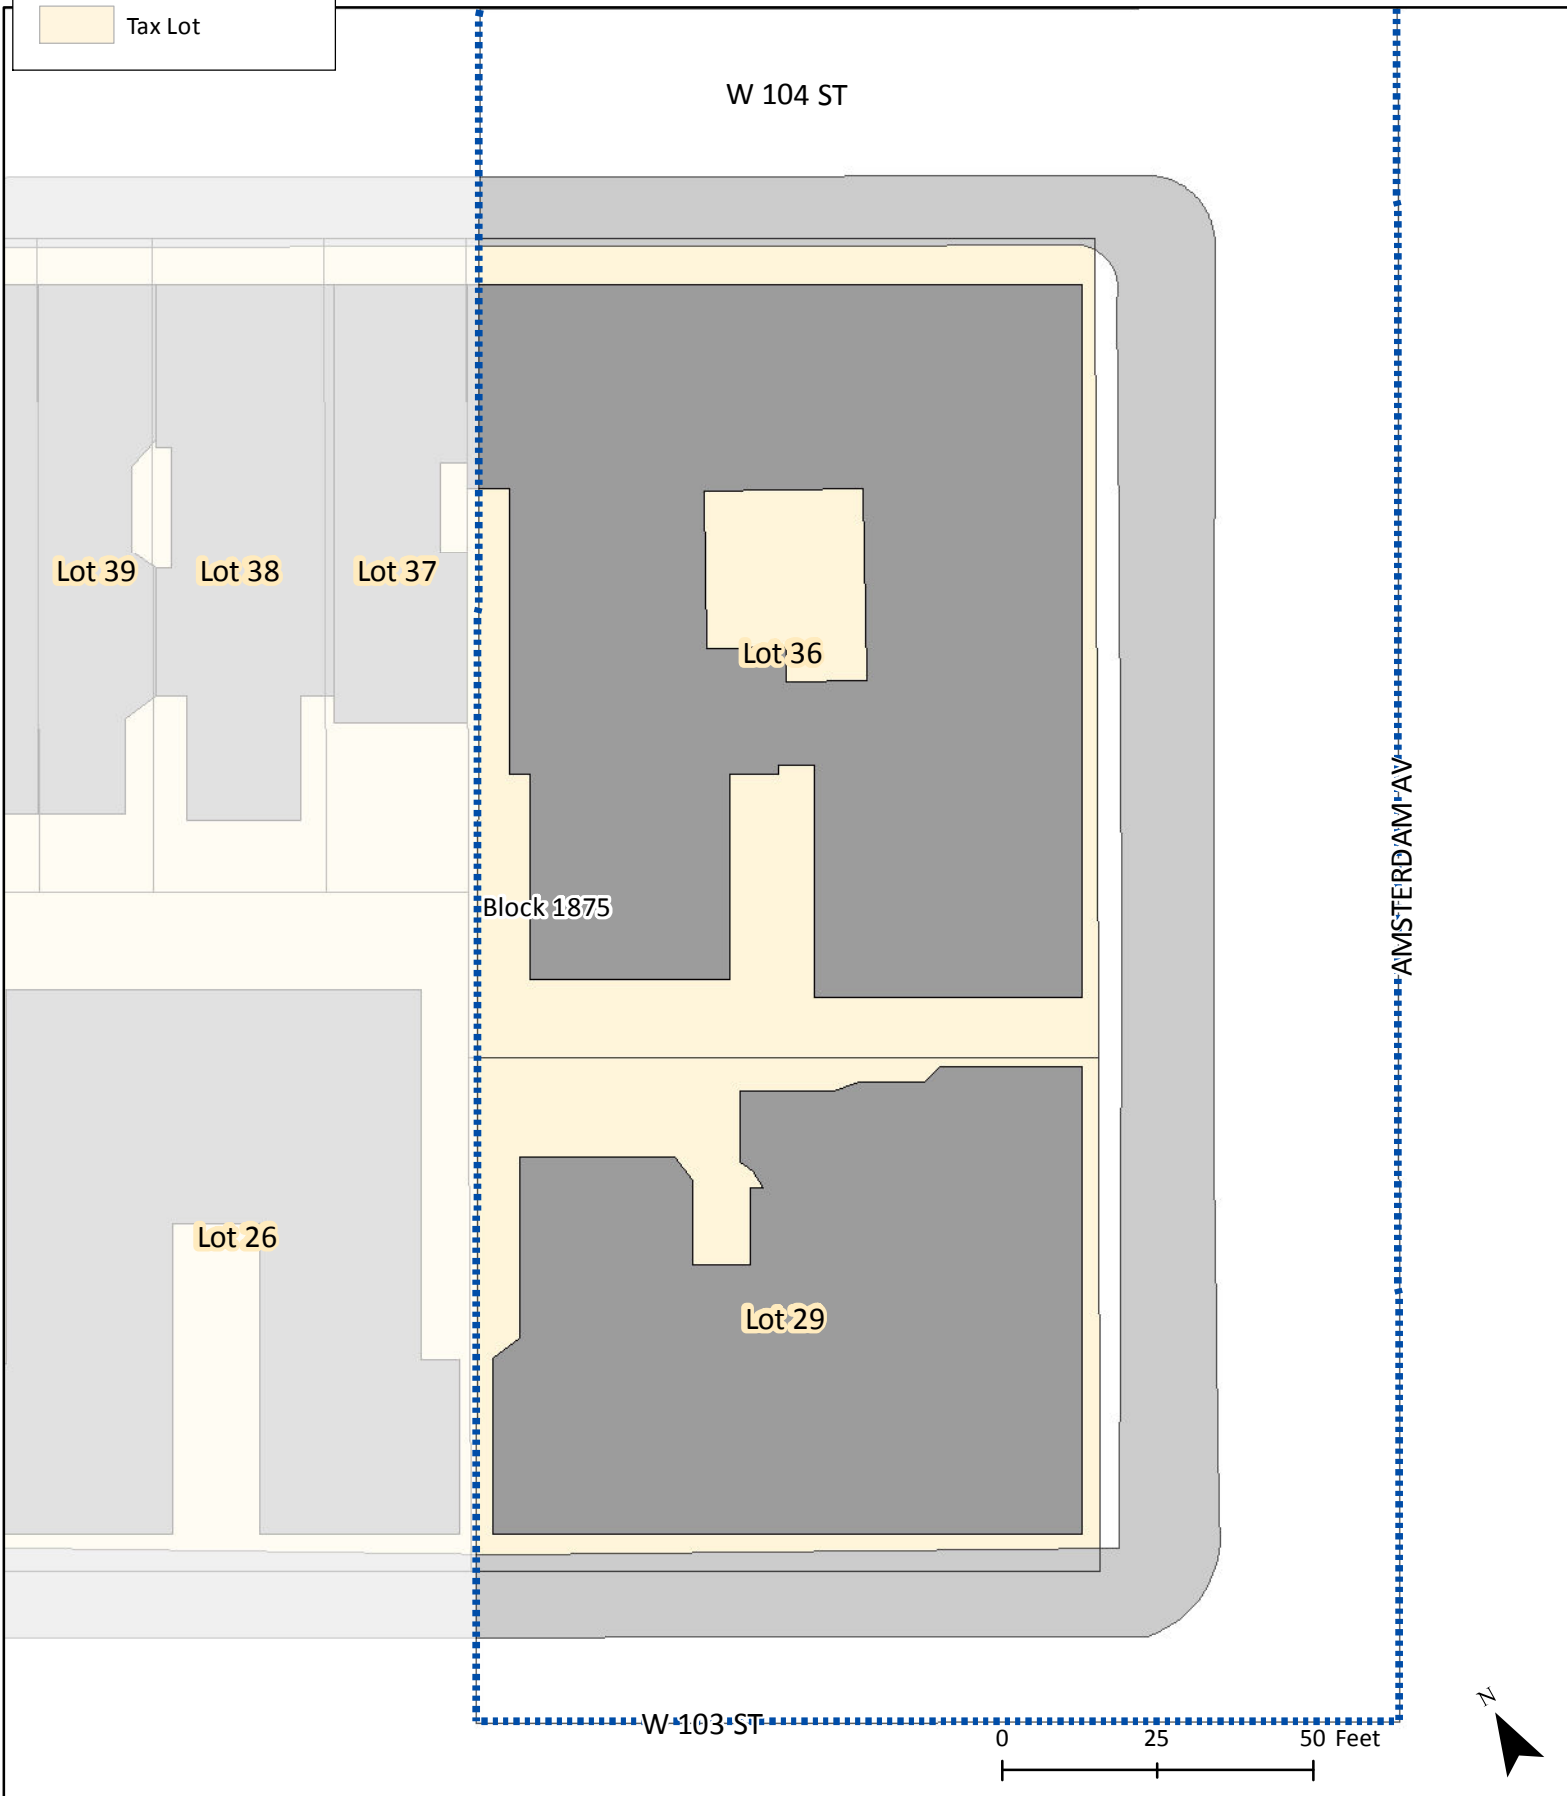

Base Map for Block Frontage Measurements

Amsterdam Ave

Map Page # 41 of 77

Legend

- EC-2 Boundary
- Building
- Sidewalk
- Tax Lot