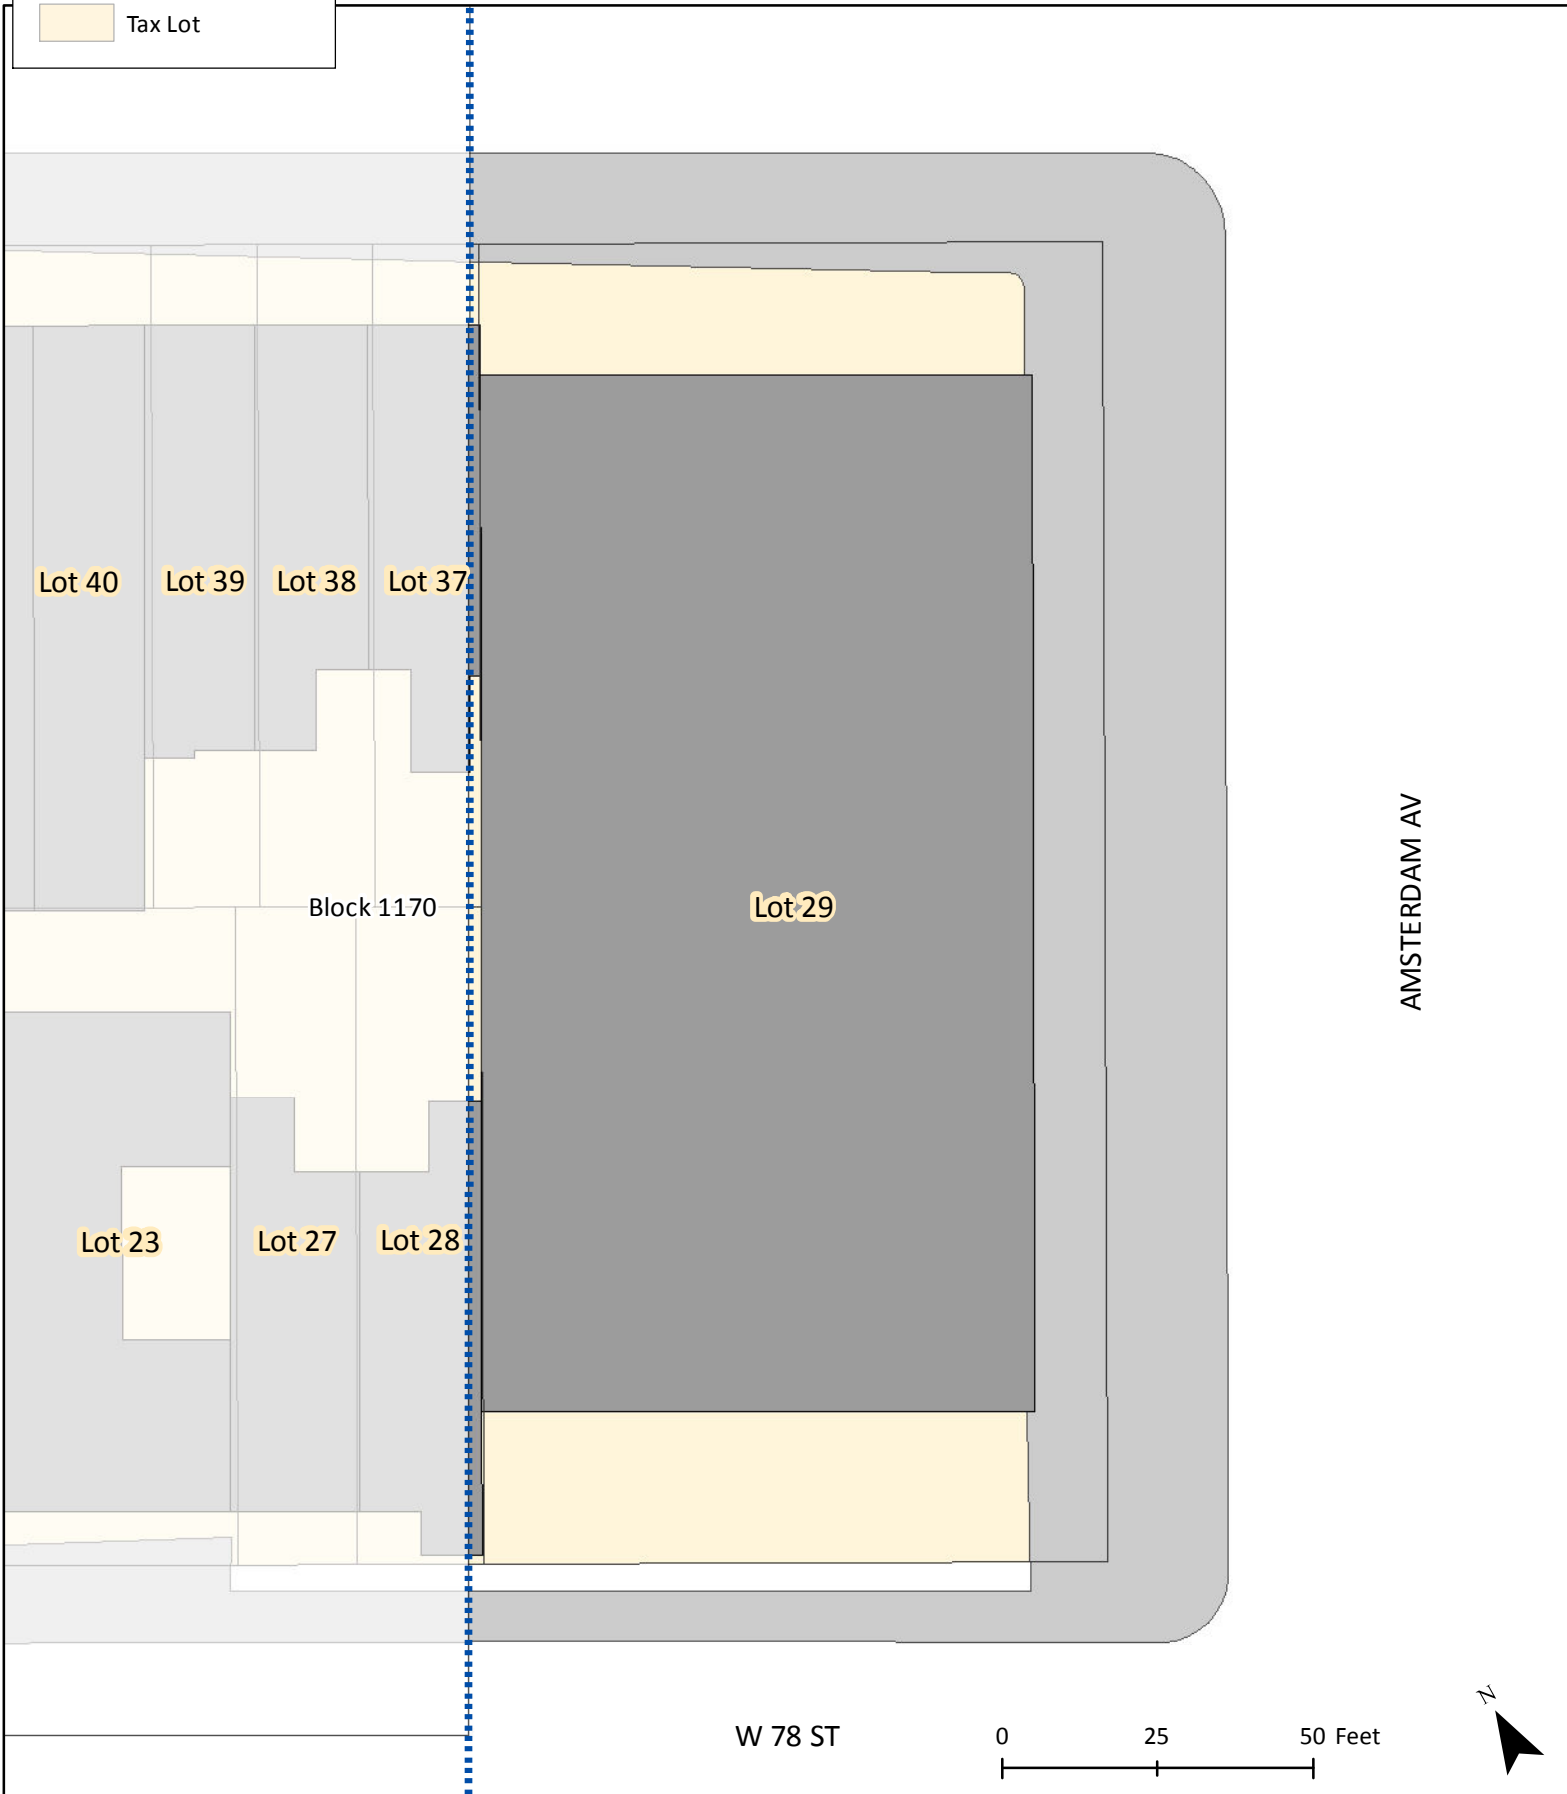

Base Map for Block Frontage Measurements

Amsterdam Ave

Map Page # 18 of 77

Legend

- EC-2 Boundary
- Building
- Sidewalk
- Tax Lot