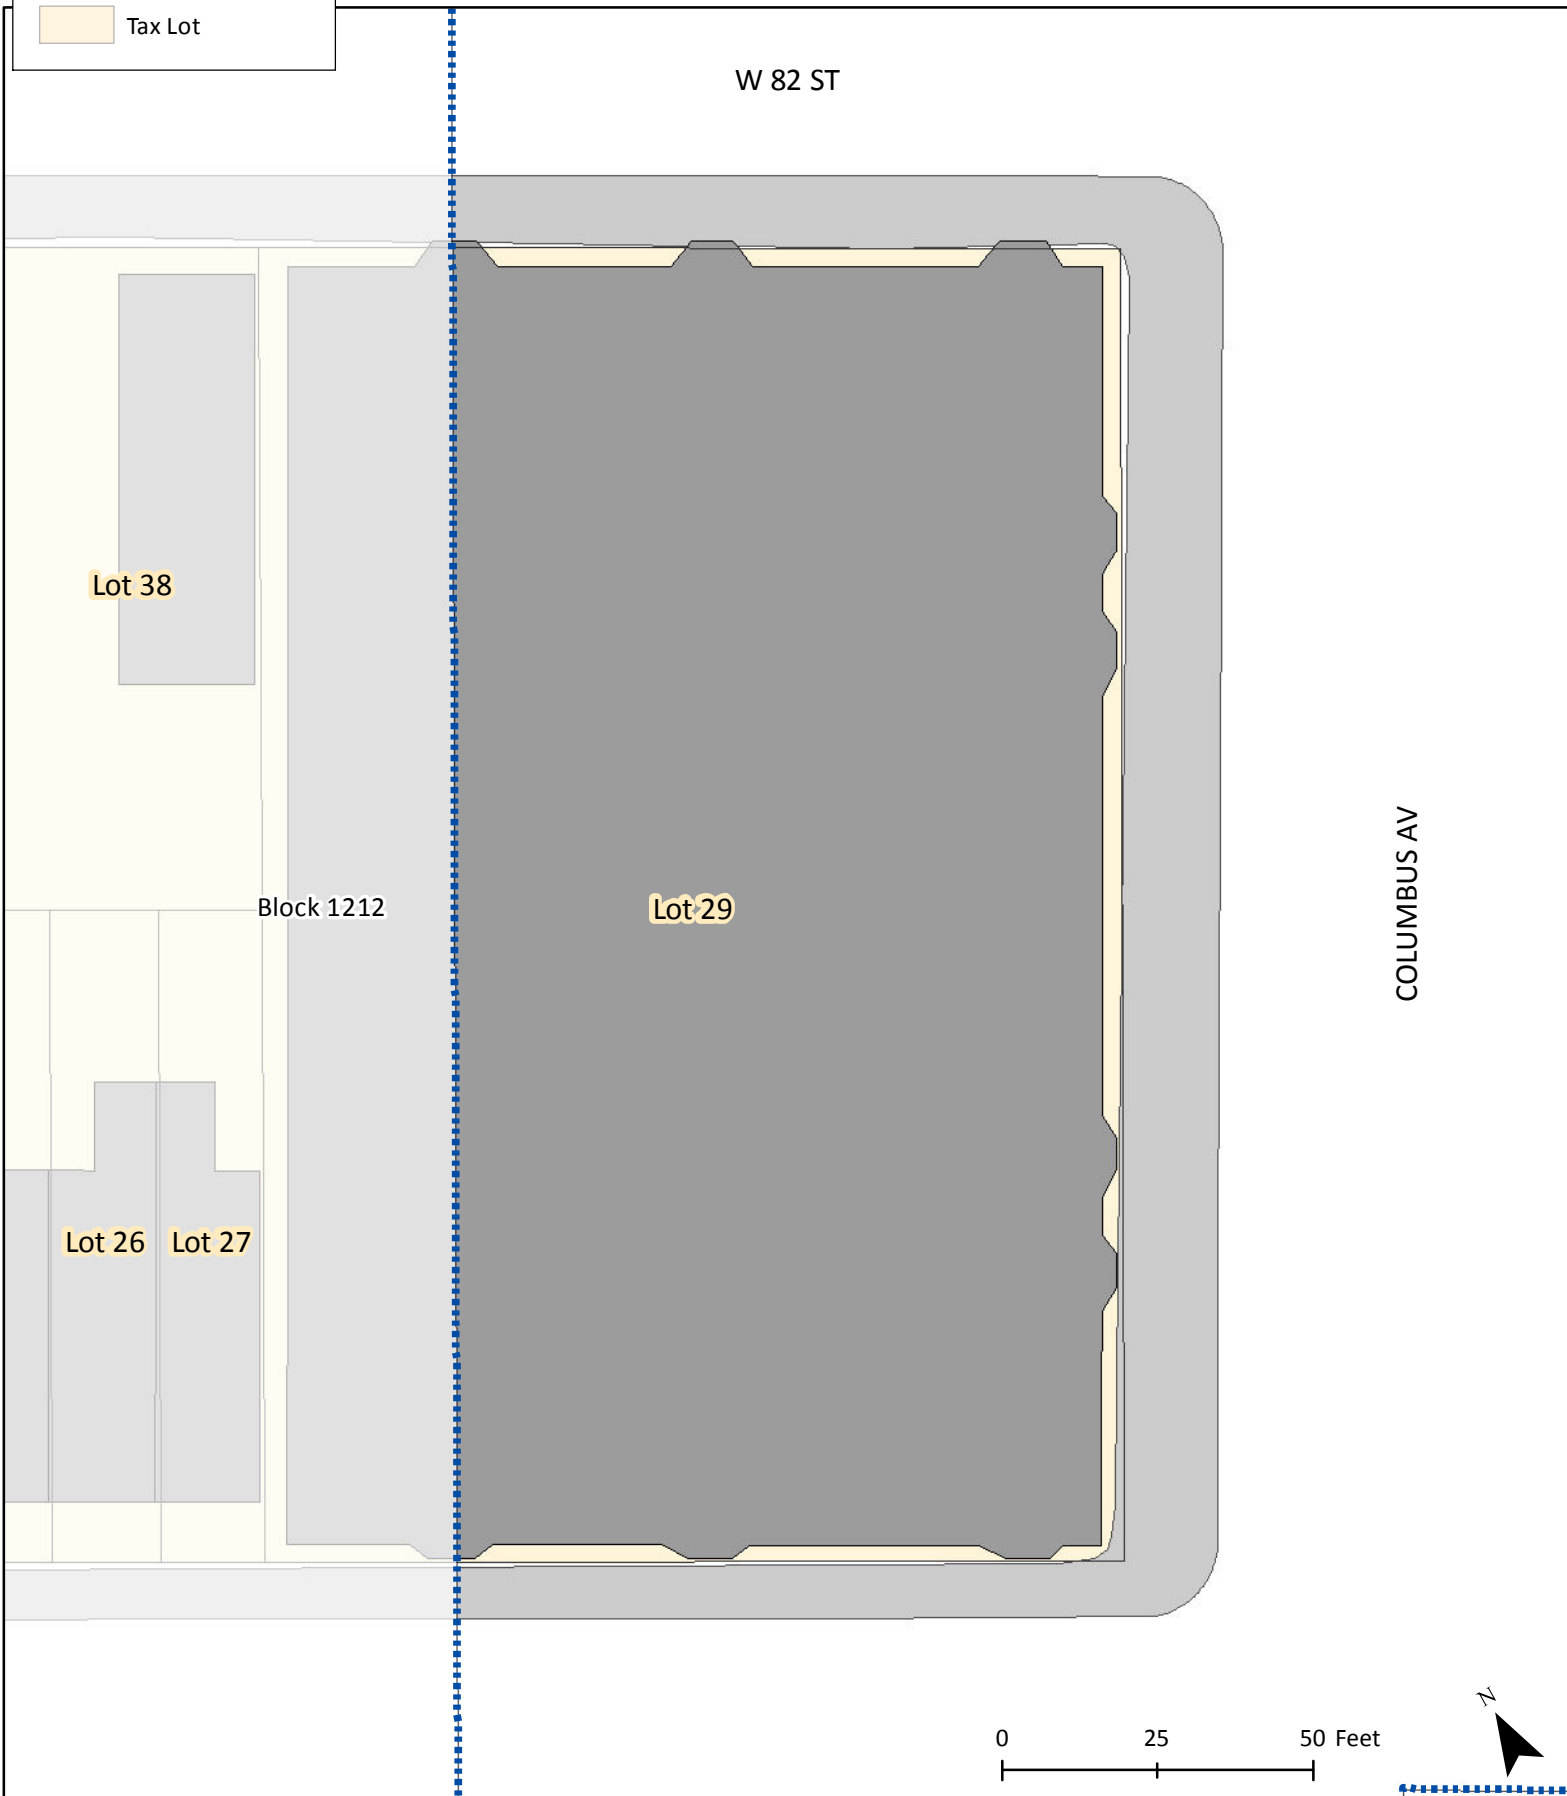

Base Map for Block Frontage Measurements

Columbus Ave

Map Page # 66 of 77

Legend

- EC-2 Boundary
- Building
- Sidewalk
- Tax Lot