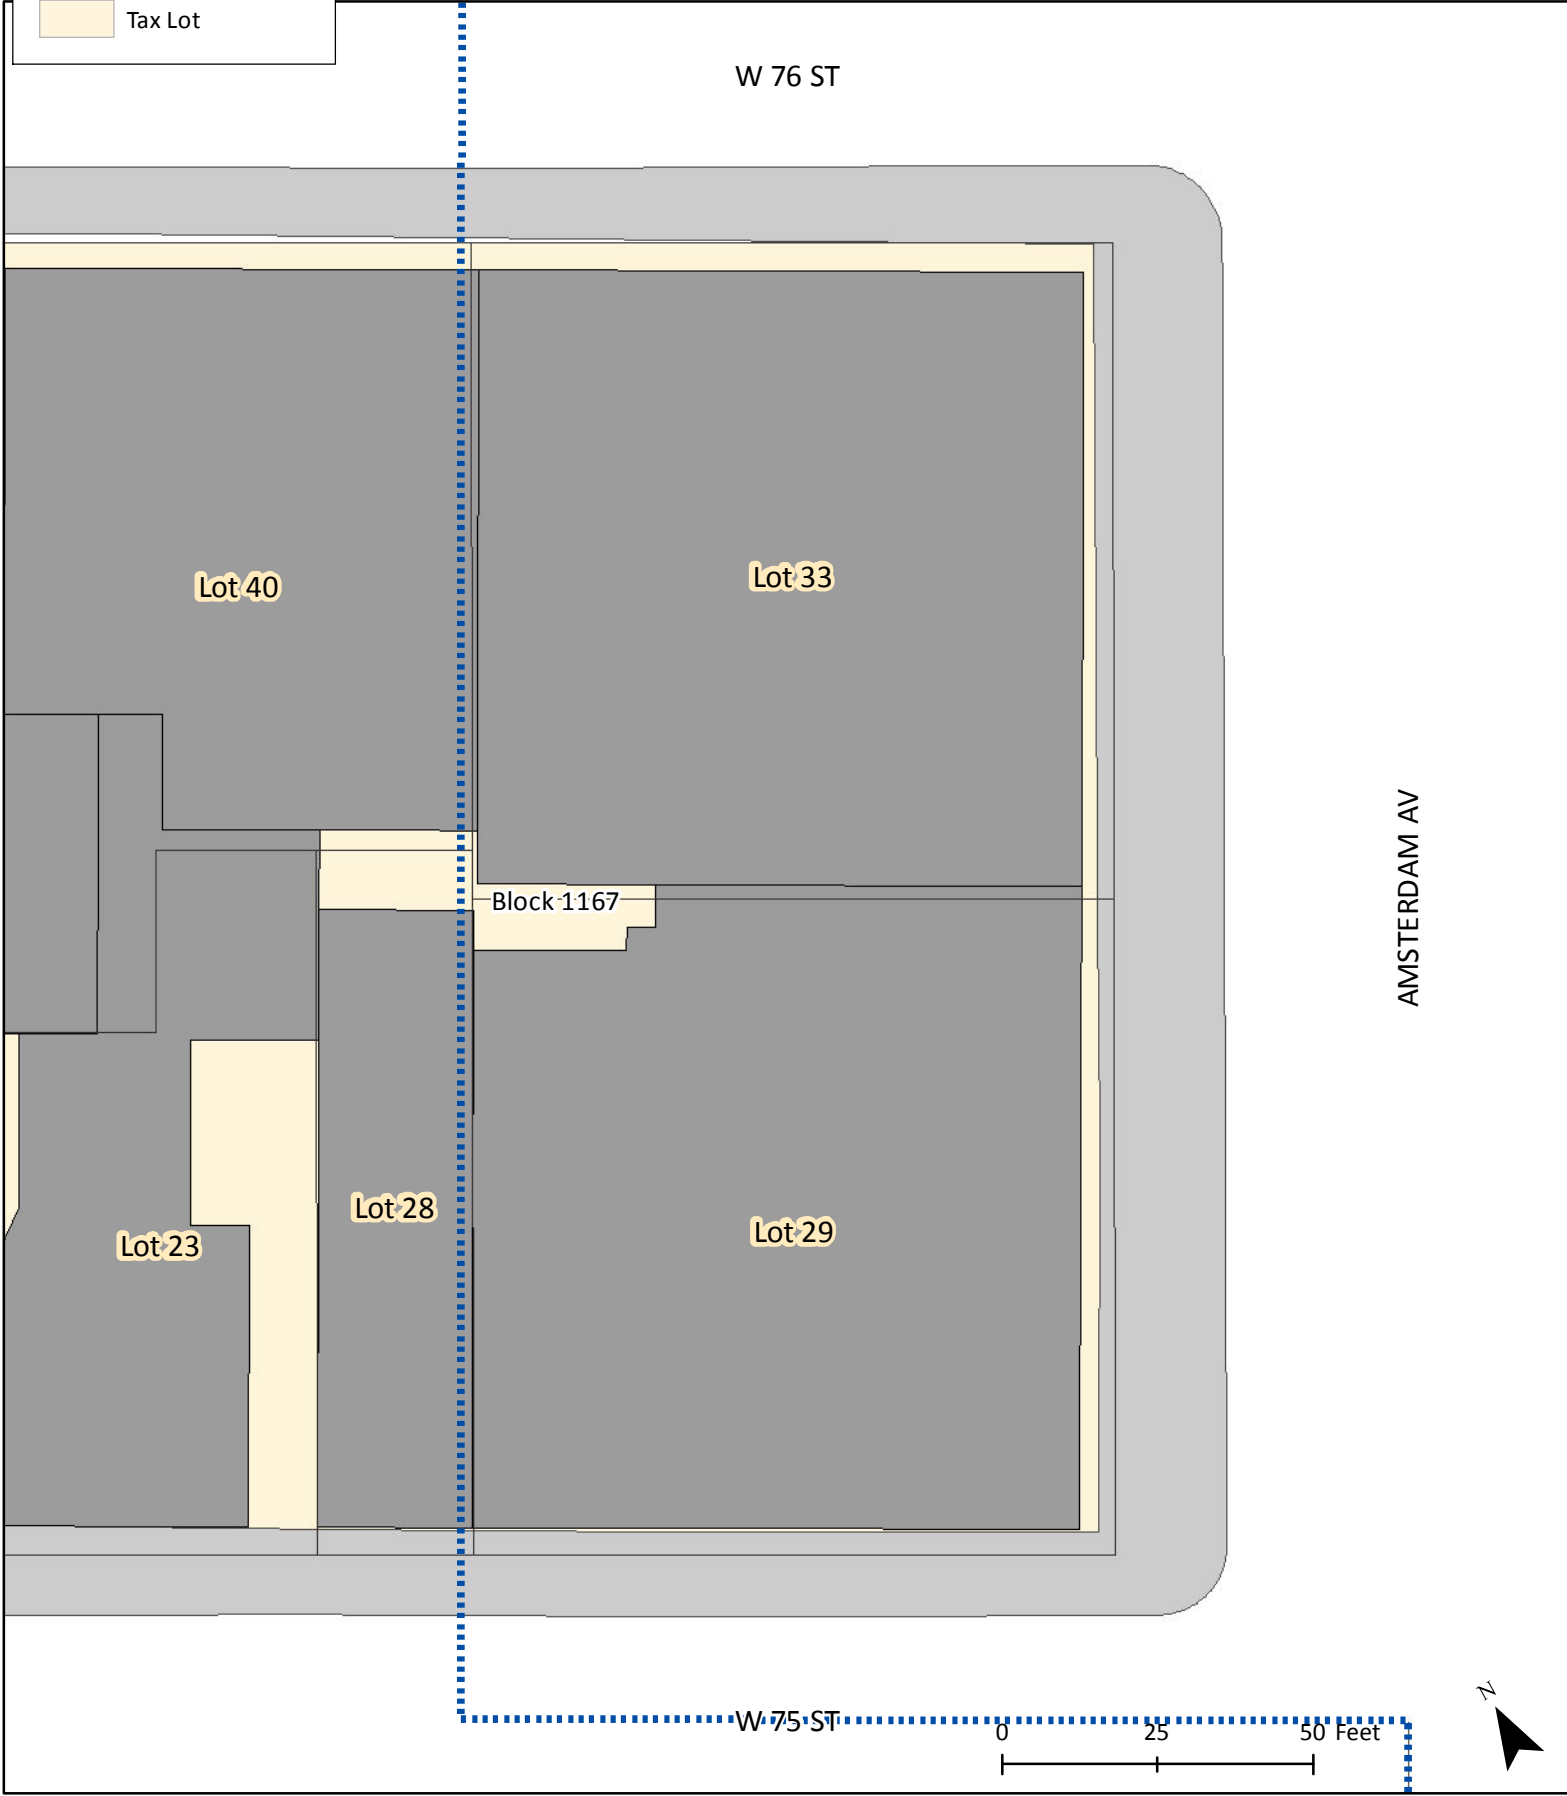

Base Map for Block Frontage Measurements

Amsterdam Ave

Map Page # 15 of 77

Legend

- EC-2 Boundary
- Building
- Sidewalk
- Tax Lot