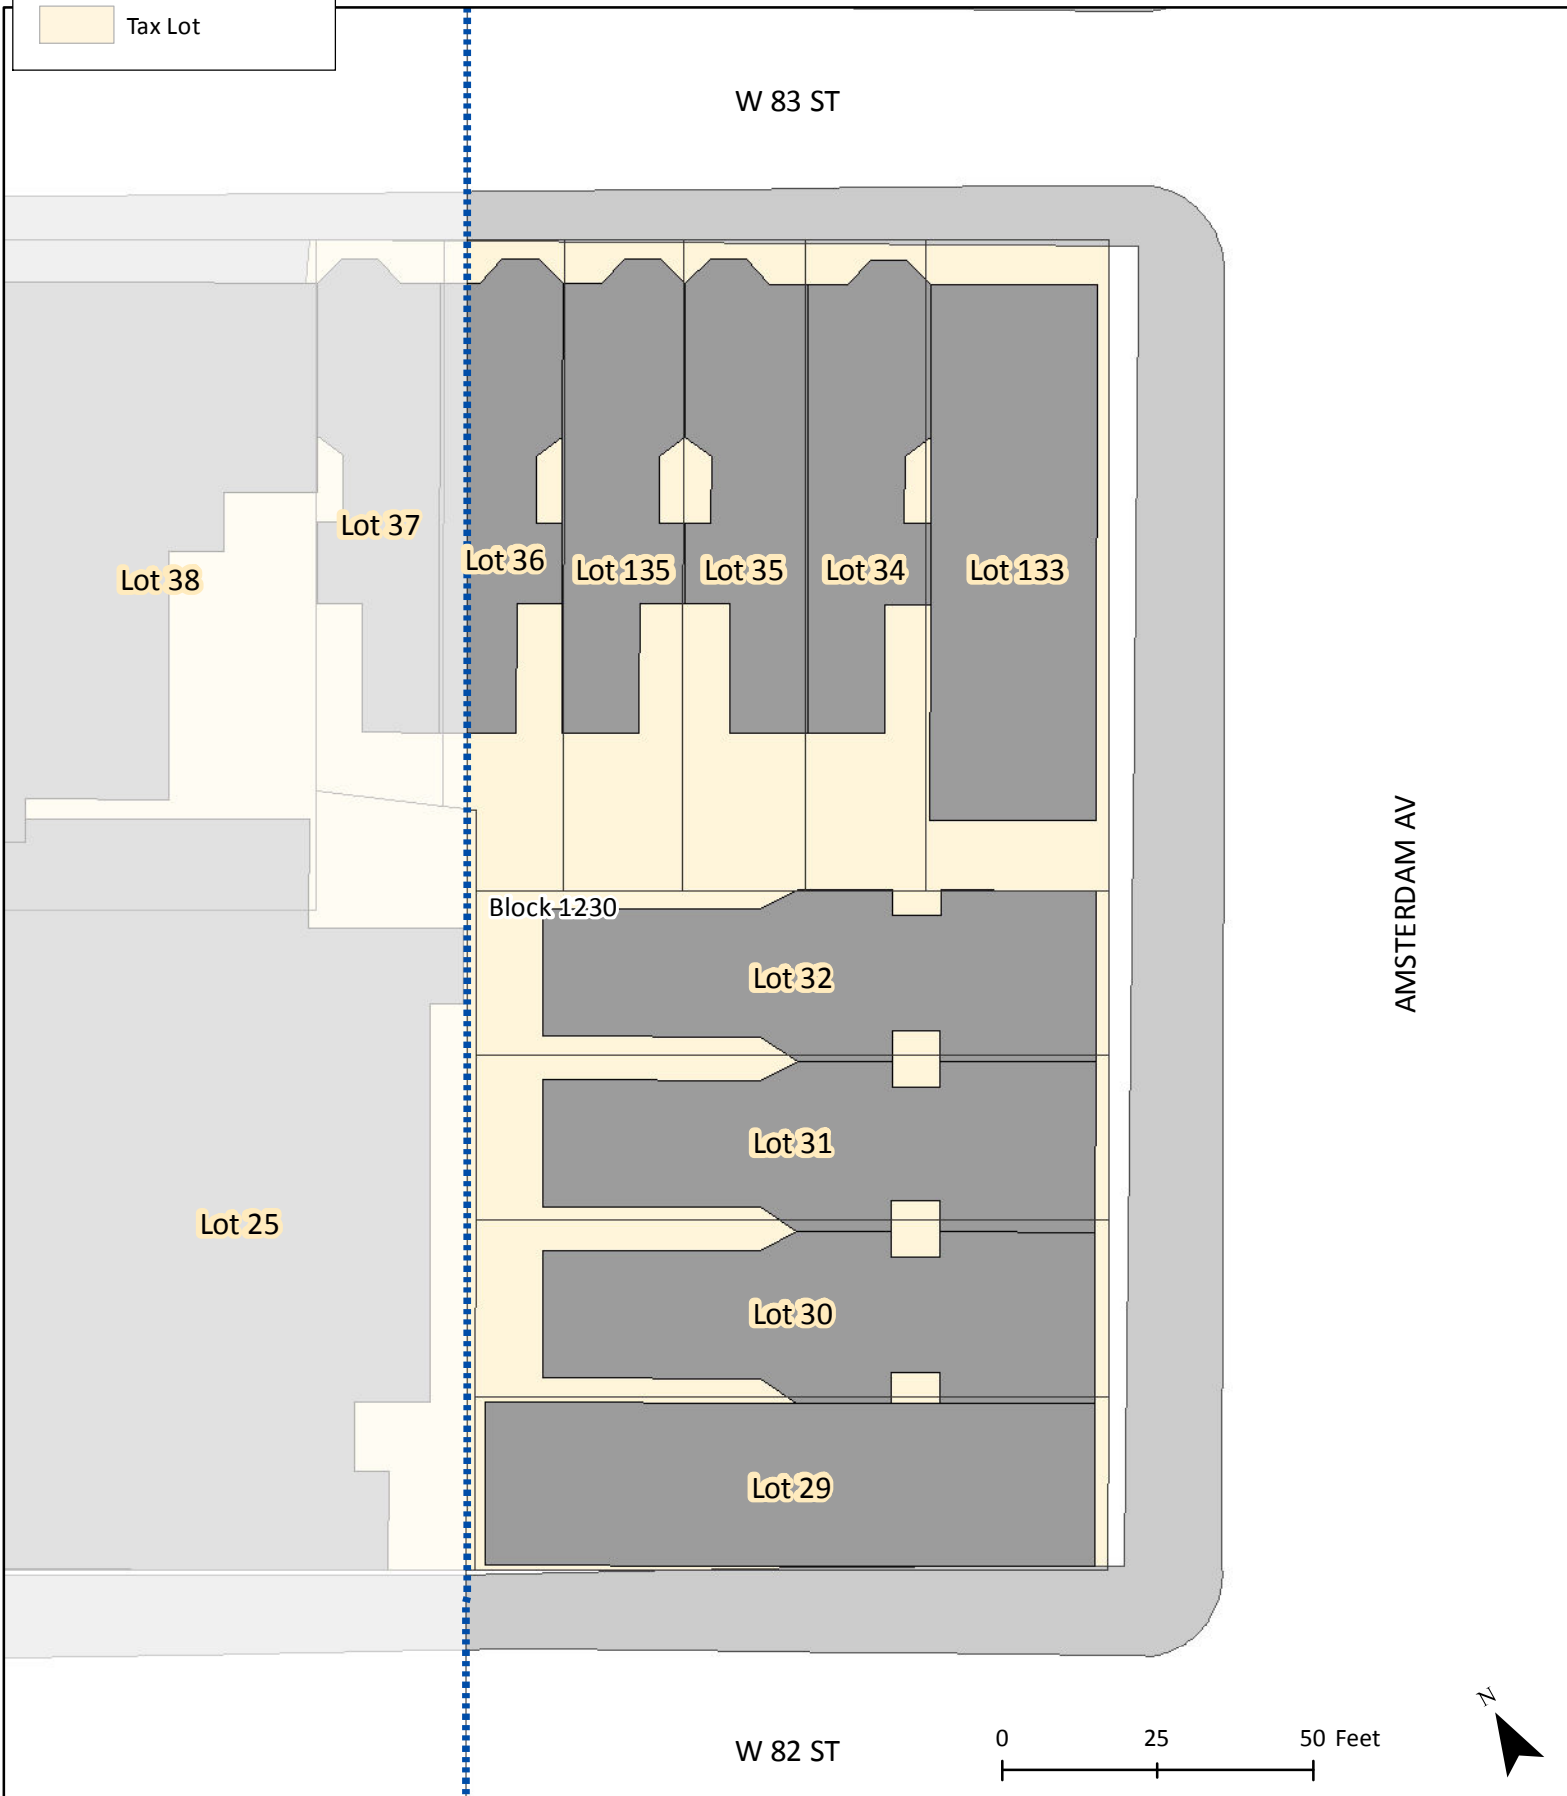

Base Map for Block Frontage Measurements

Amsterdam Ave

Map Page # 22 of 77

Legend

- EC-2 Boundary
- Building
- Sidewalk
- Tax Lot