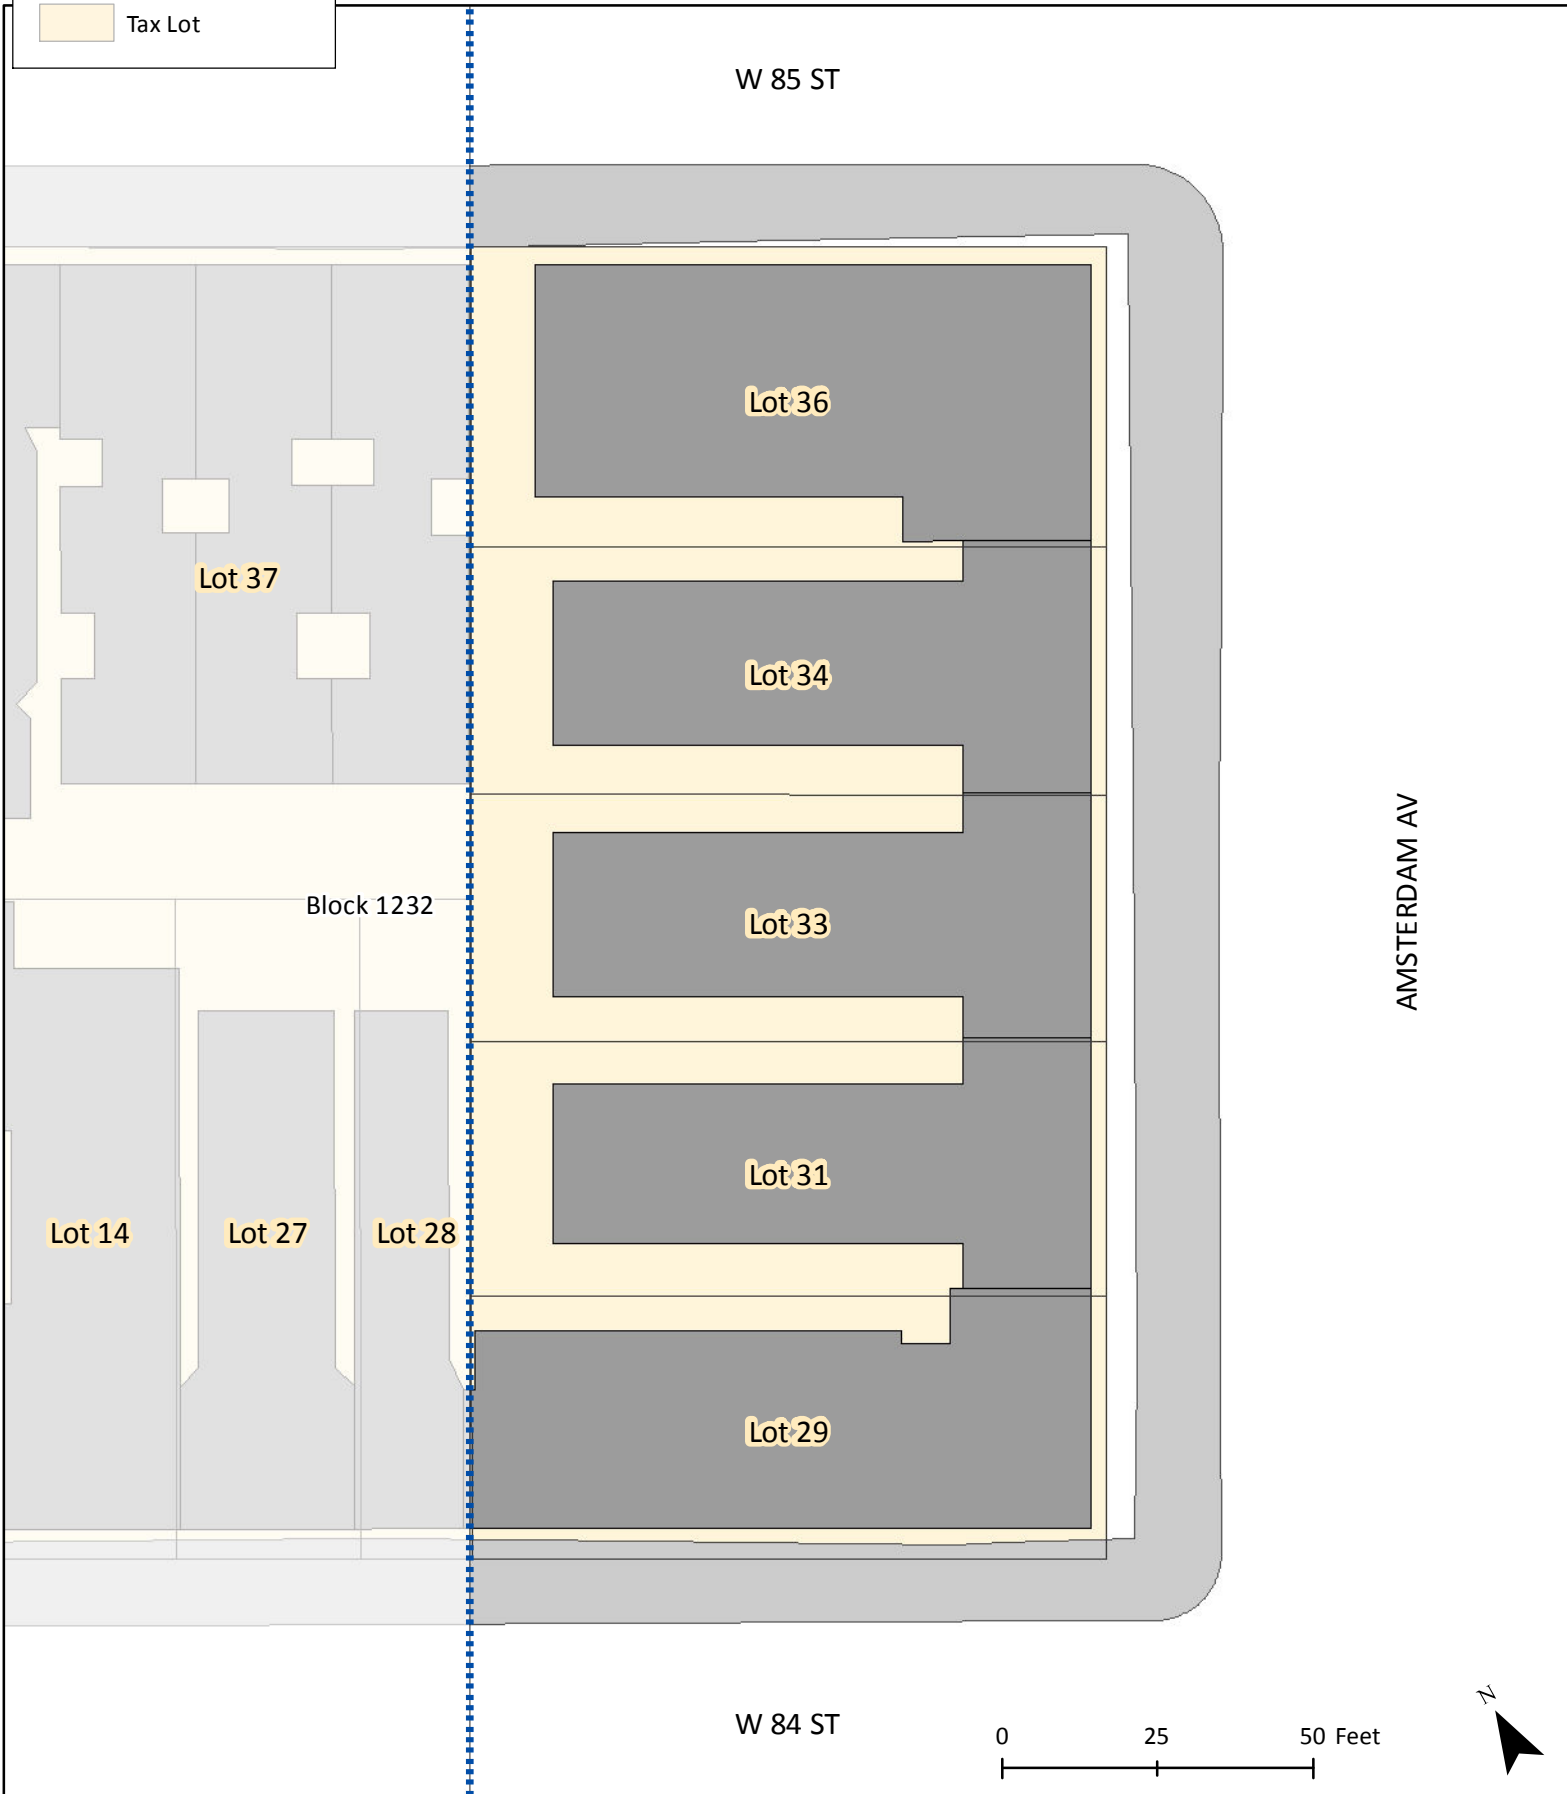

Base Map for Block Frontage Measurements

Amsterdam Ave

Map Page # 24 of 77

Legend

- EC-2 Boundary
- Building
- Sidewalk
- Tax Lot