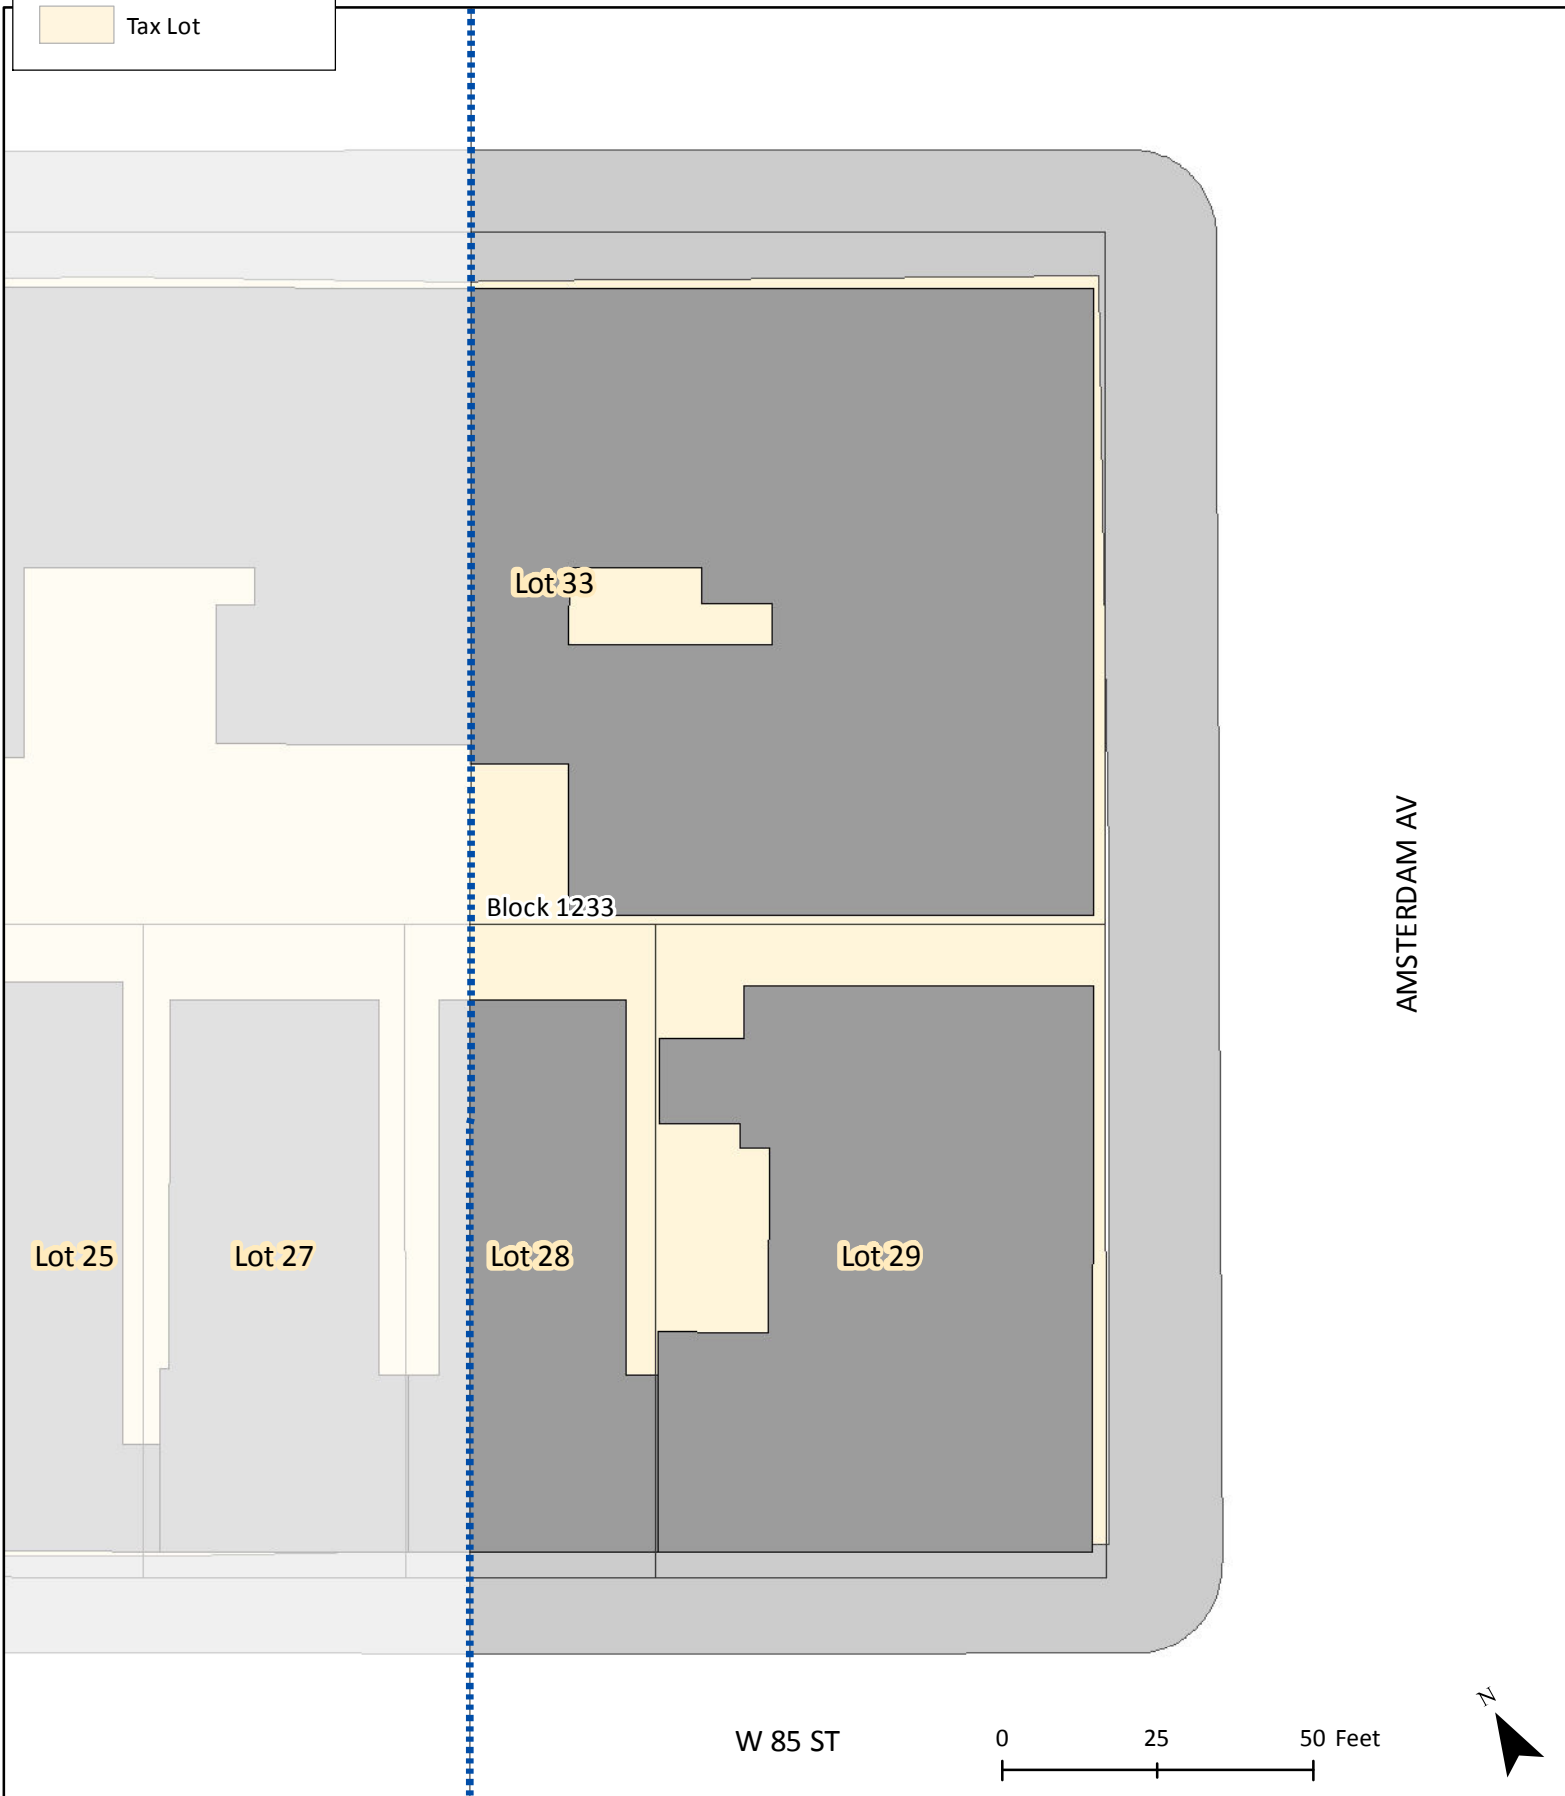

Amsterdam Ave

Map Page # 24 of 77

Legend

-  EC-2 Boundary
-  Building
-  Sidewalk
-  Tax Lot

Base Map for Block Frontage Measurements

Amsterdam Ave

Map Page # 25 of 77

Legend

-  EC-2 Boundary
-  Building
-  Sidewalk
-  Tax Lot

Base Map for Block Frontage Measurements

Amsterdam Ave

Map Page # 26 of 77

Legend

-  EC-2 Boundary
-  Building
-  Sidewalk
-  Tax Lot

Base Map for Block Frontage Measurements