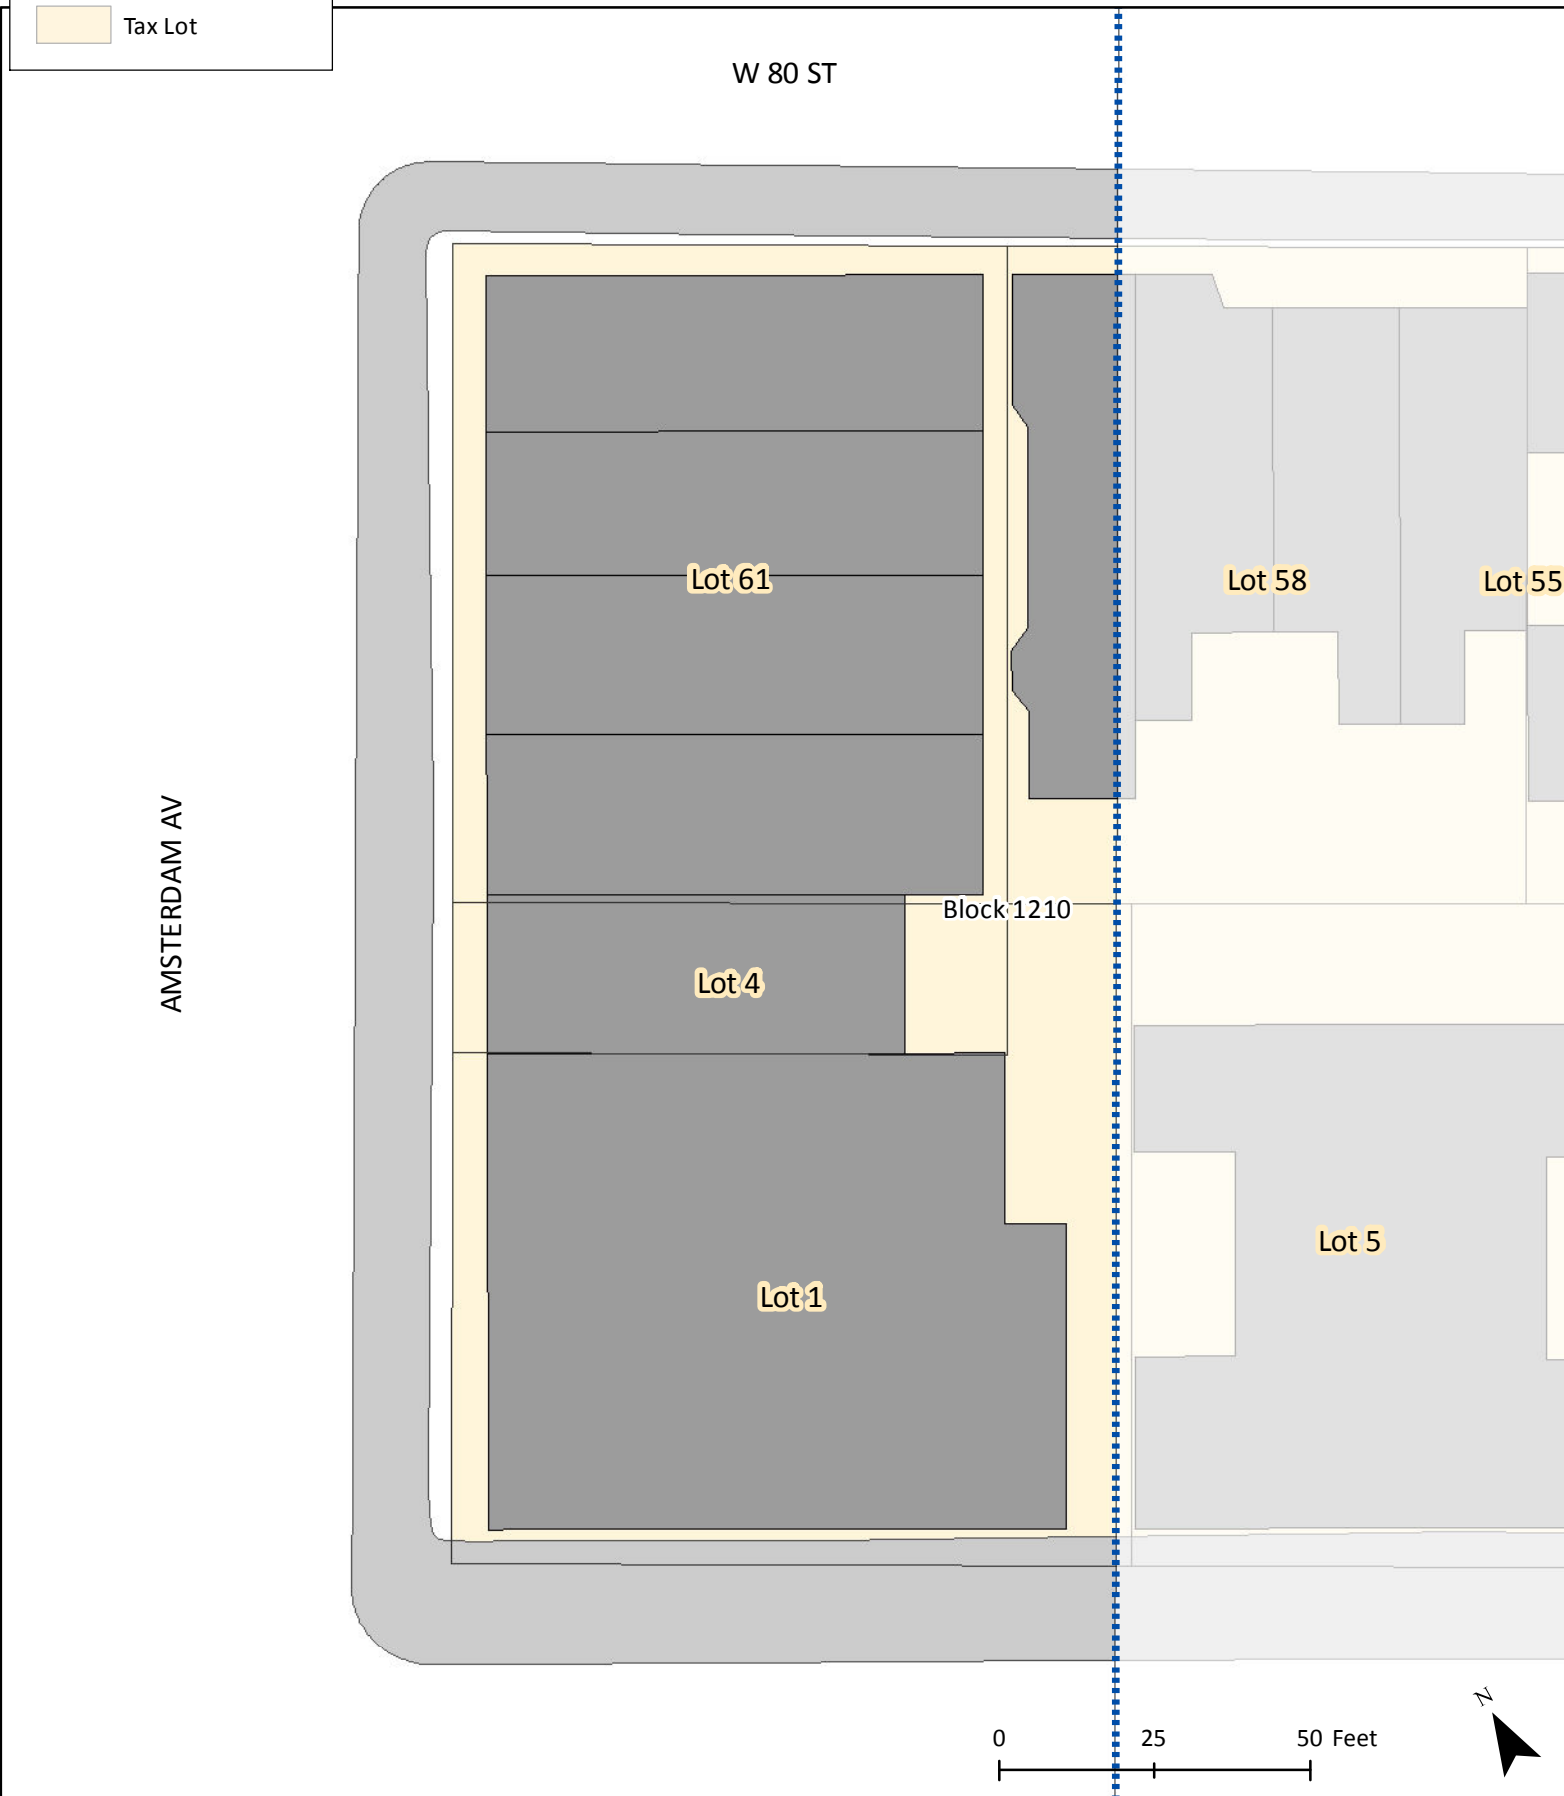

W 78 ST

Base Map for Block Frontage Measurements

Amsterdam Ave

Map Page # 7 of 77

Legend

-  EC-2 Boundary
-  Building
-  Sidewalk
-  Tax Lot

Base Map for Block Frontage Measurements

Amsterdam Ave