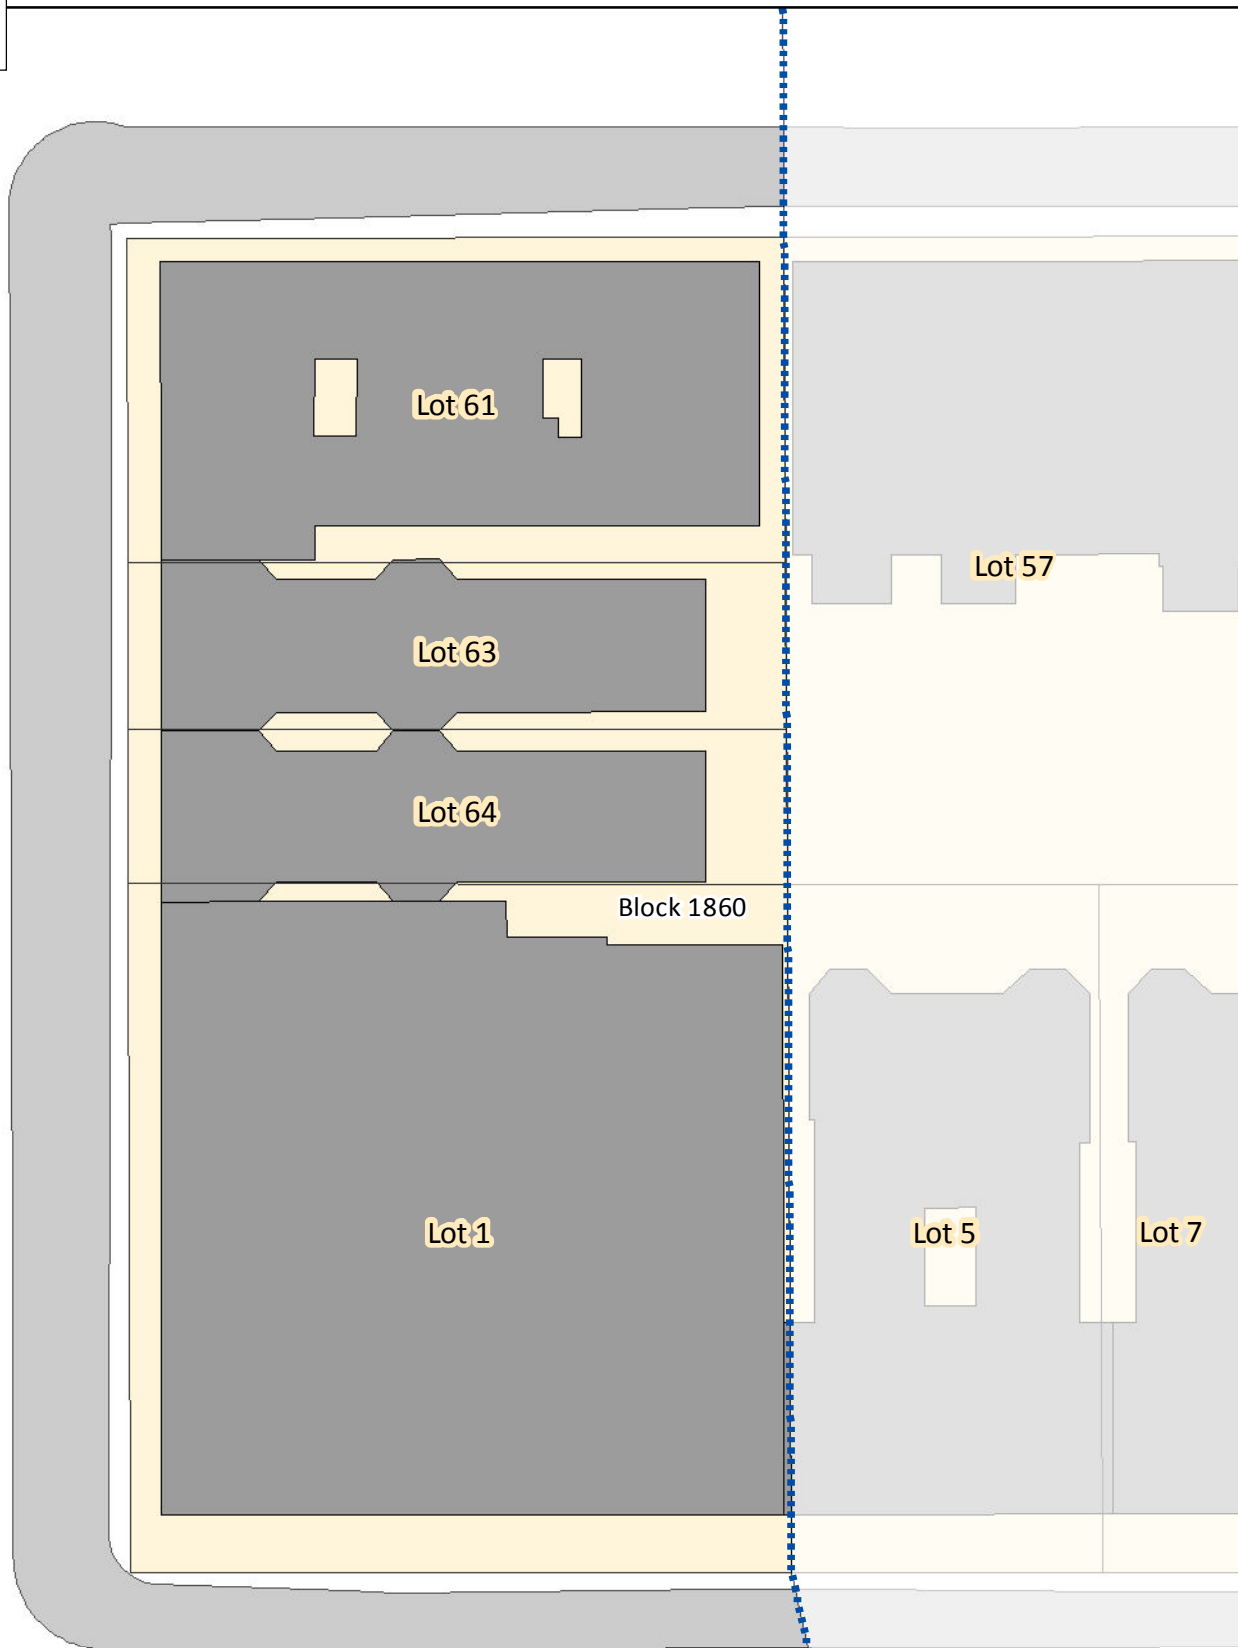

-  EC-2 Boundary
-  Building
-  Sidewalk
-  Tax Lot

Base Map for Block Frontage Measurements

Amsterdam Ave

Map Page # 48 of 77

Legend

-  EC-2 Boundary
-  Building
-  Sidewalk
-  Tax Lot

AMSTERDAM AV

W-105-ST