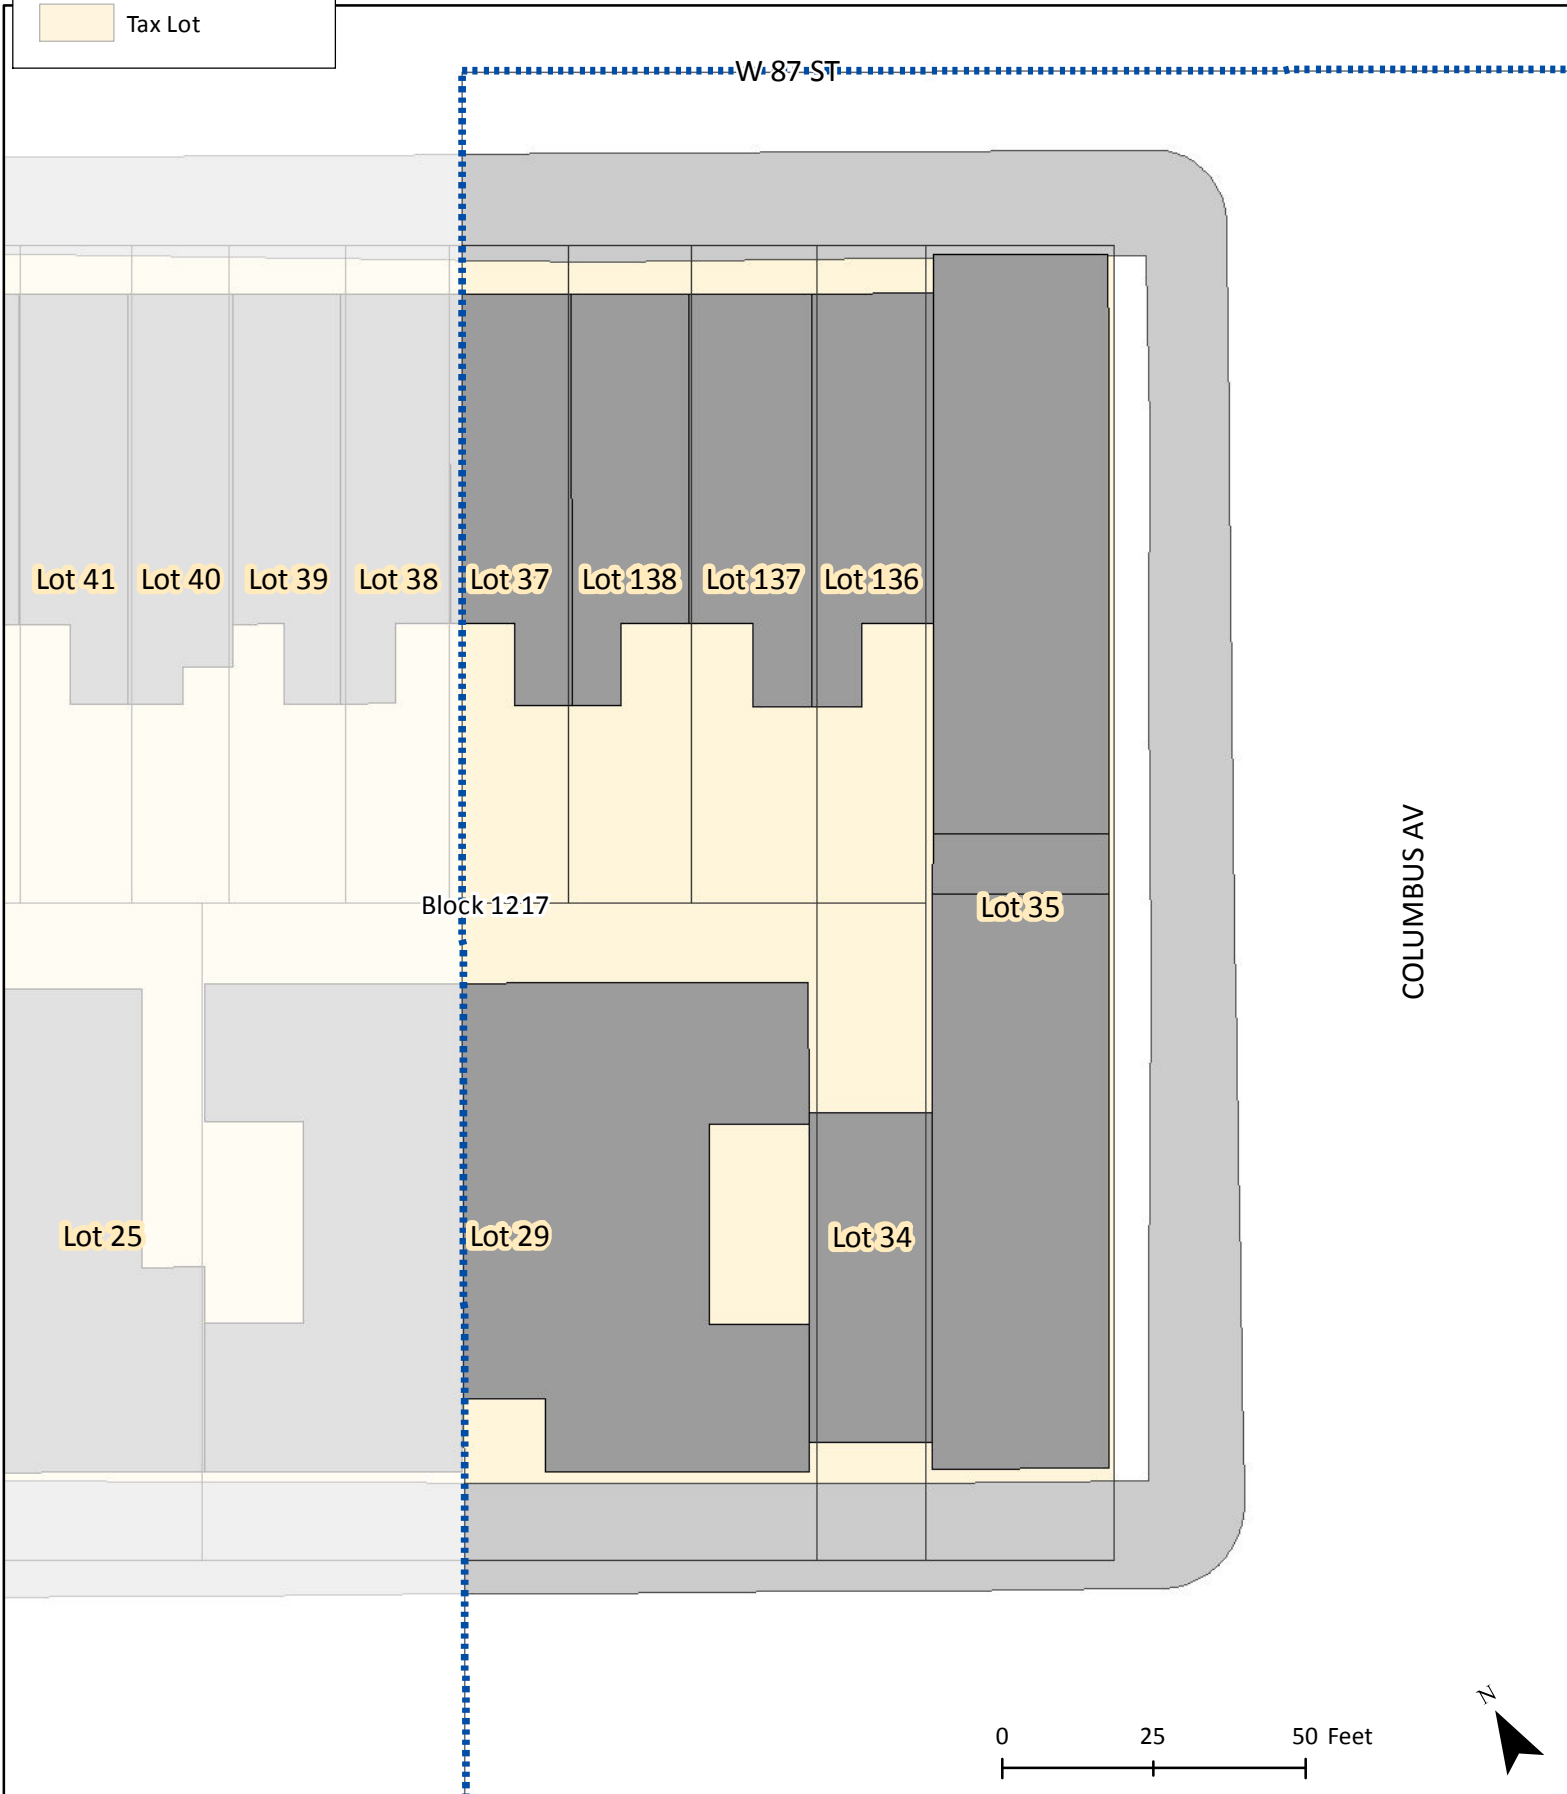

-  EC-2 Boundary
-  Building
-  Sidewalk
-  Tax Lot

Base Map for Block Frontage Measurements

Columbus Ave

Map Page # 71 of 77

Legend

-  EC-2 Boundary
-  Building
-  Sidewalk
-  Tax Lot

Base Map for Block Frontage Measurements