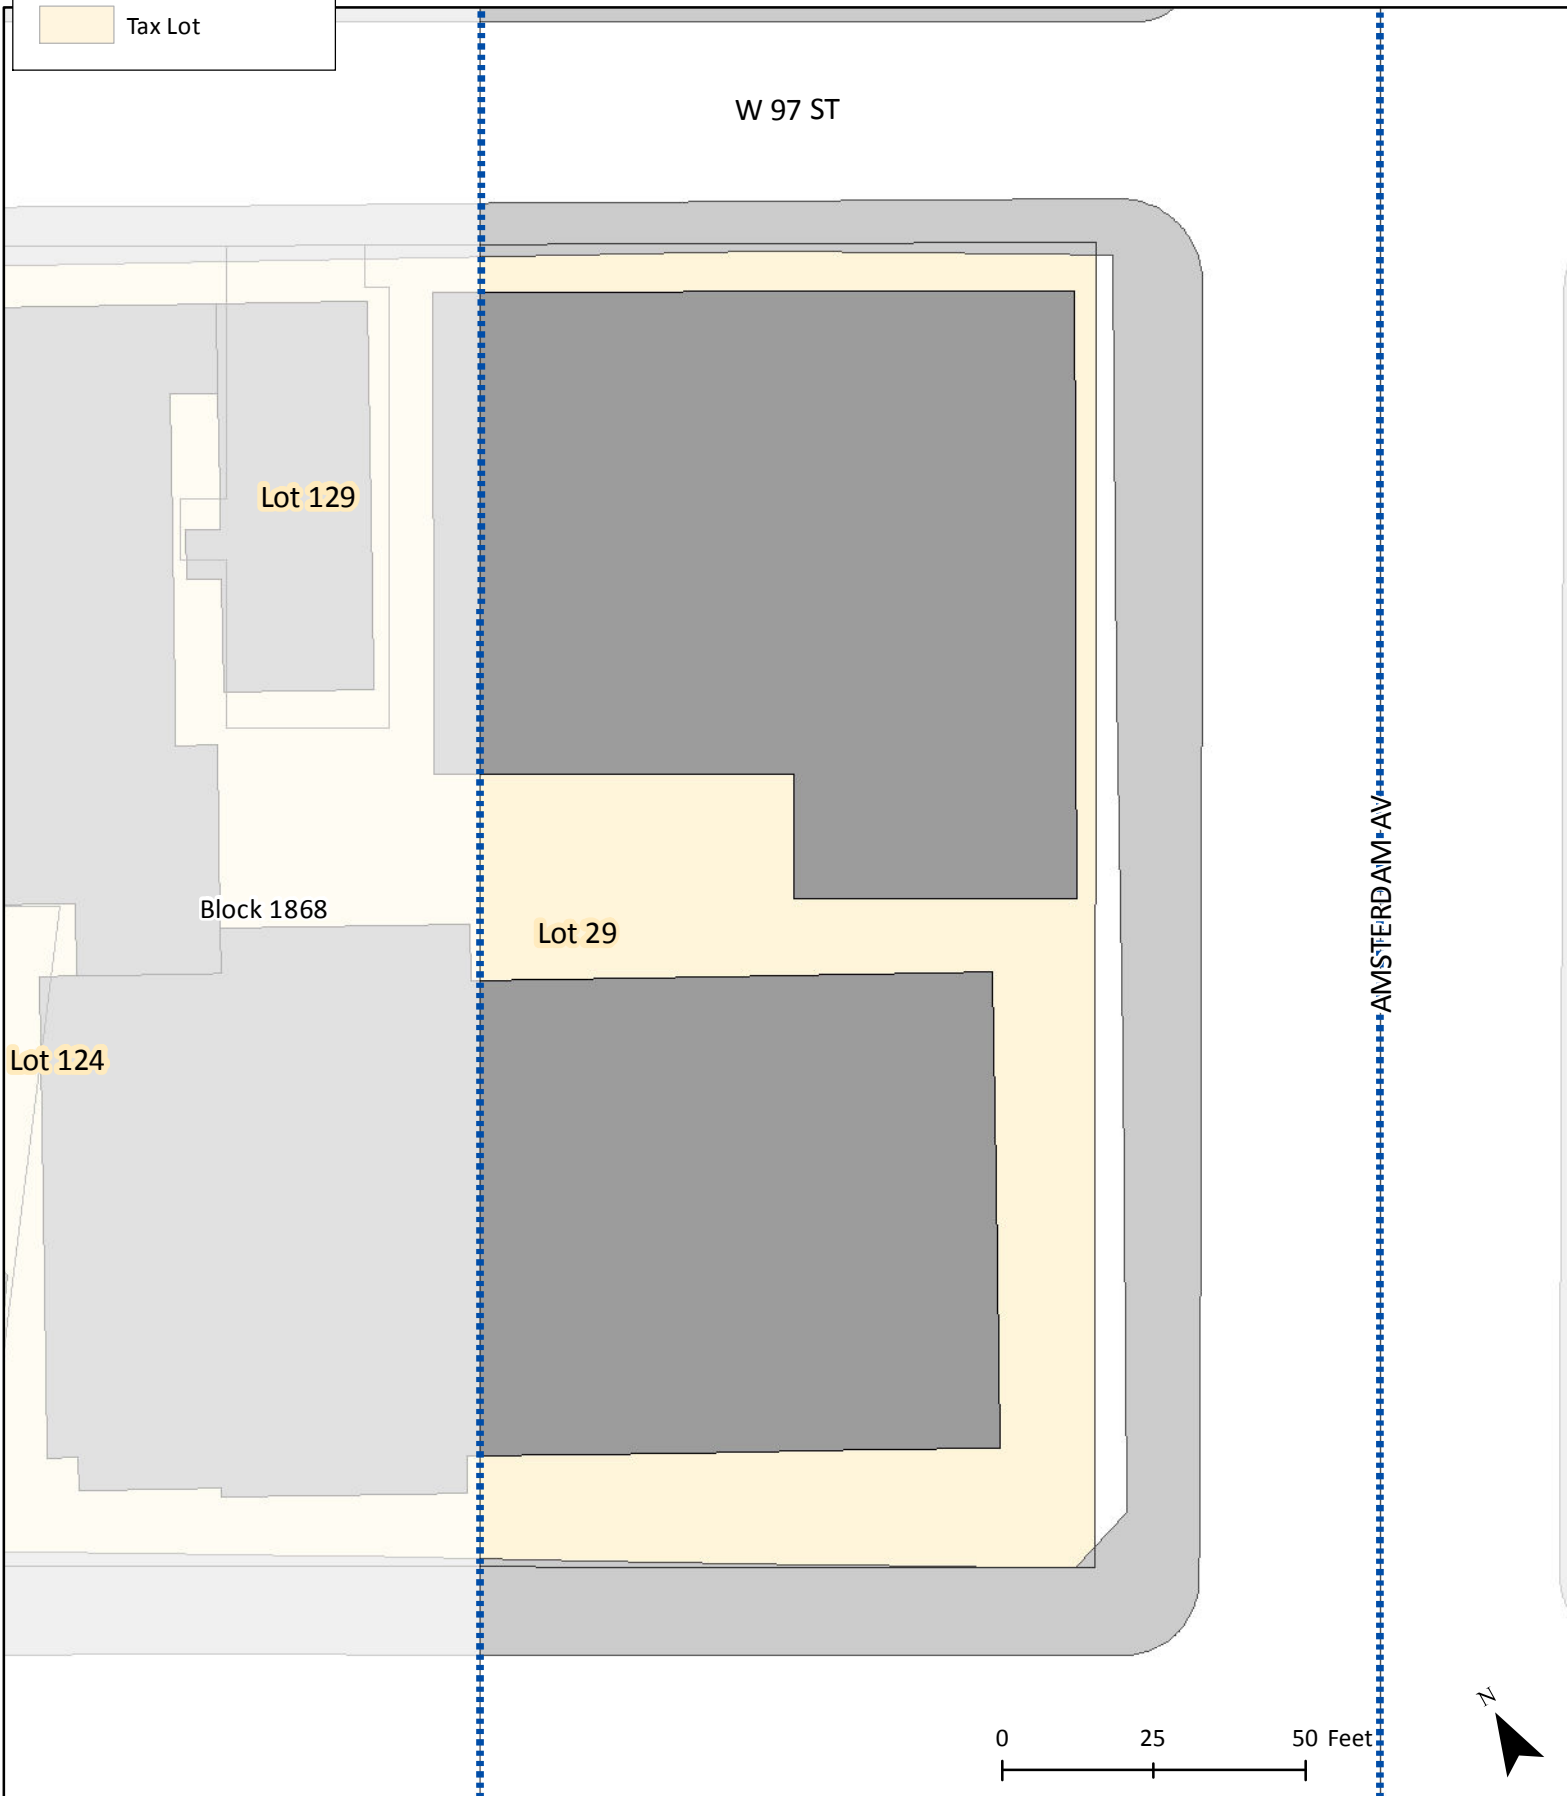

Base Map for Block Frontage Measurements

Amsterdam Ave

Map Page # 36 of 77

Legend

- EC-2 Boundary
- Building
- Sidewalk
- Tax Lot