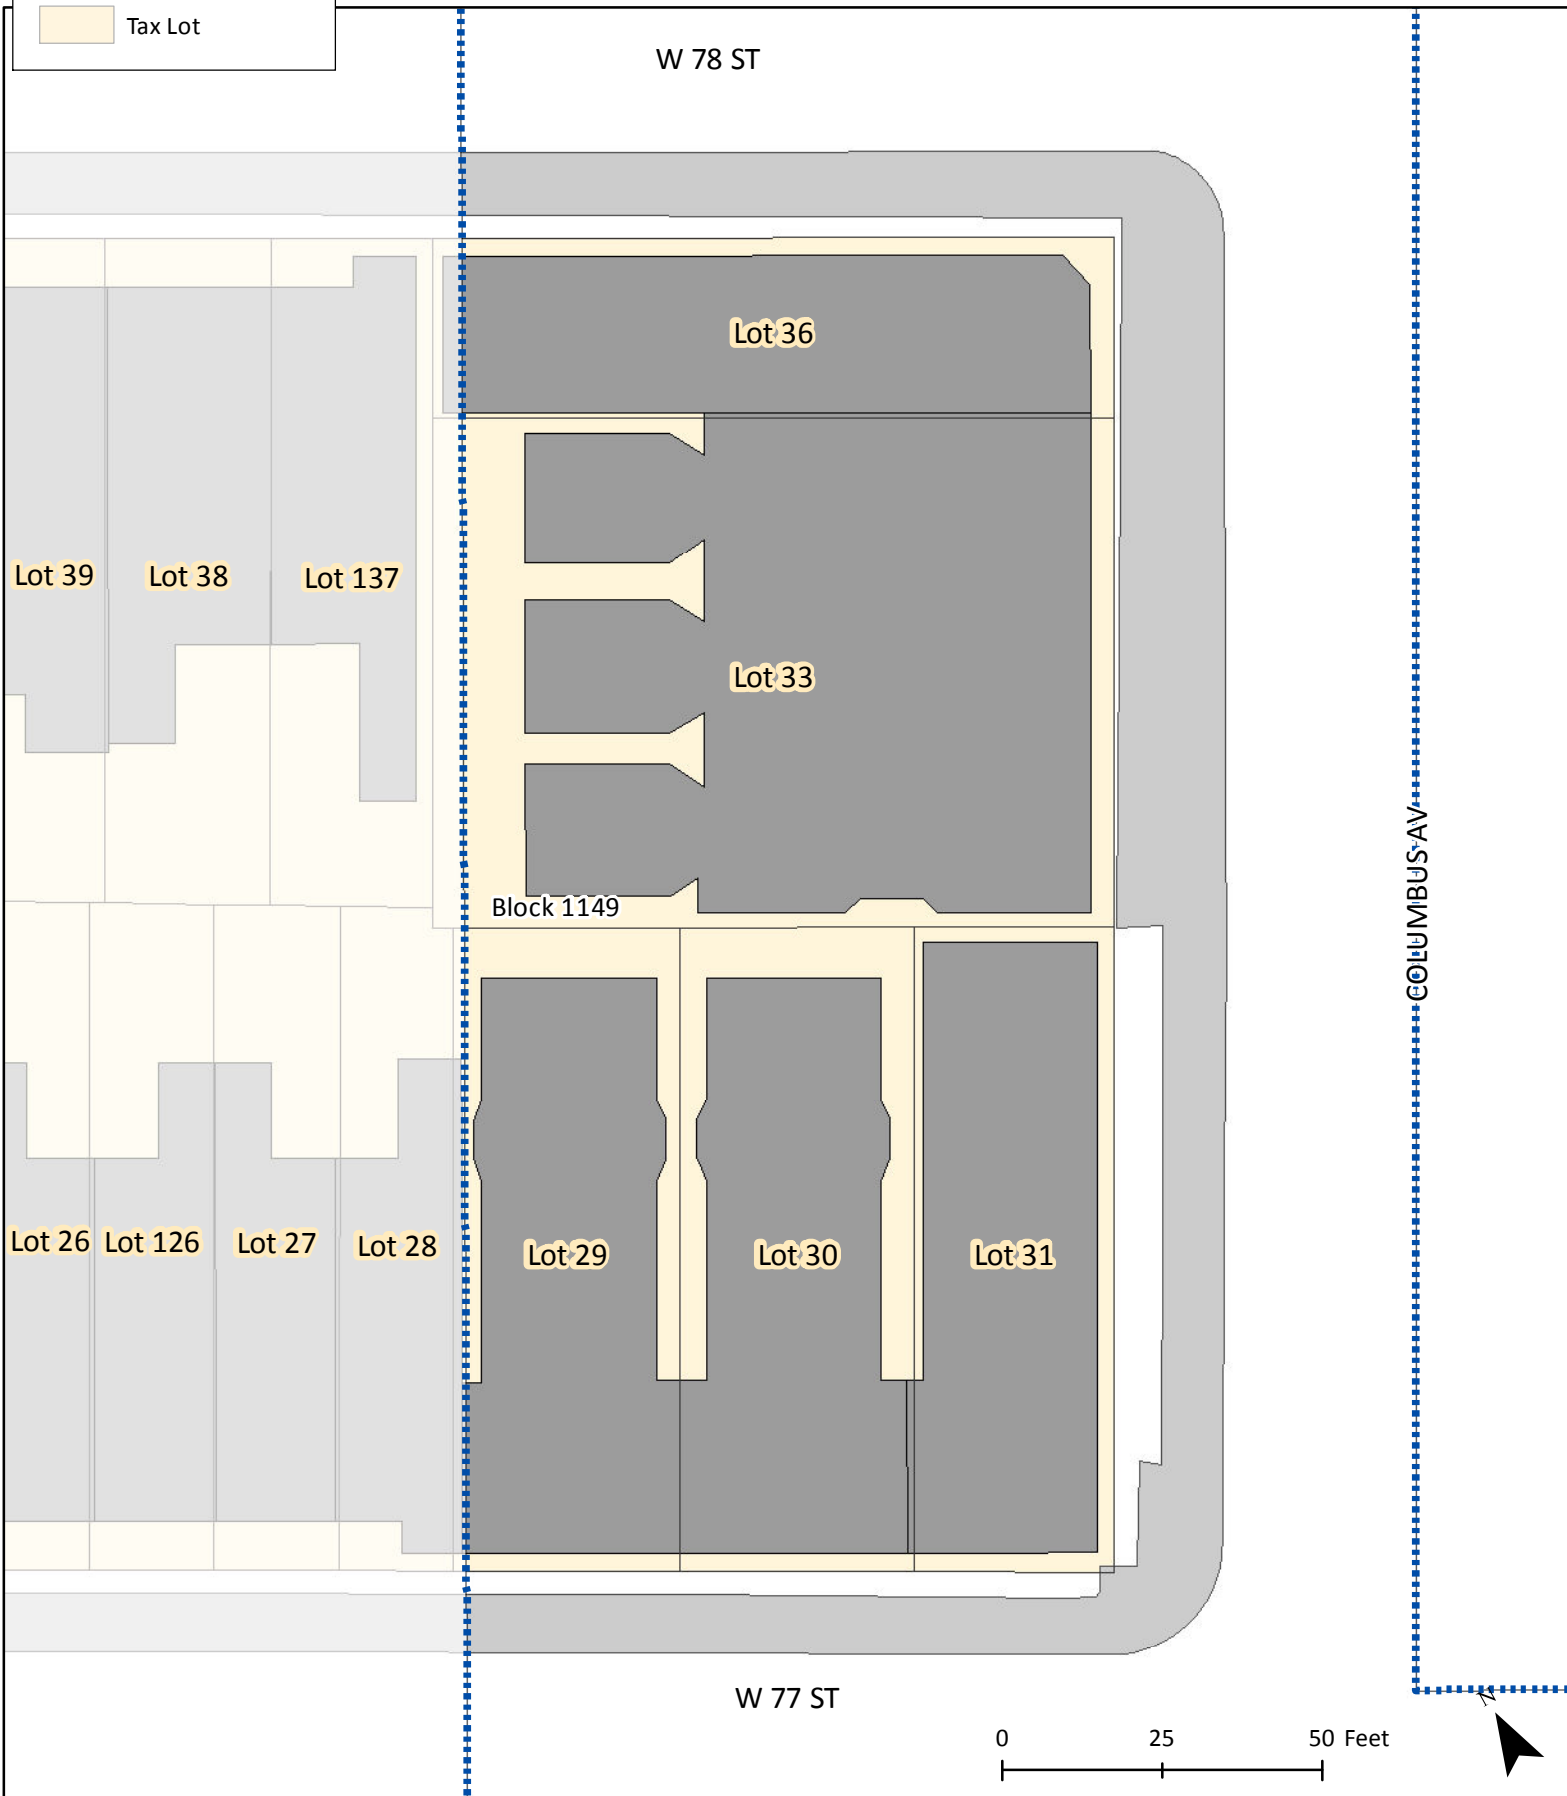

-  EC-2 Boundary
-  Building
-  Sidewalk
-  Tax Lot

Base Map for Block Frontage Measurements

Columbus Ave

Map Page # 62 of 77

Legend

-  EC-2 Boundary
-  Building
-  Sidewalk
-  Tax Lot

Base Map for Block Frontage Measurements