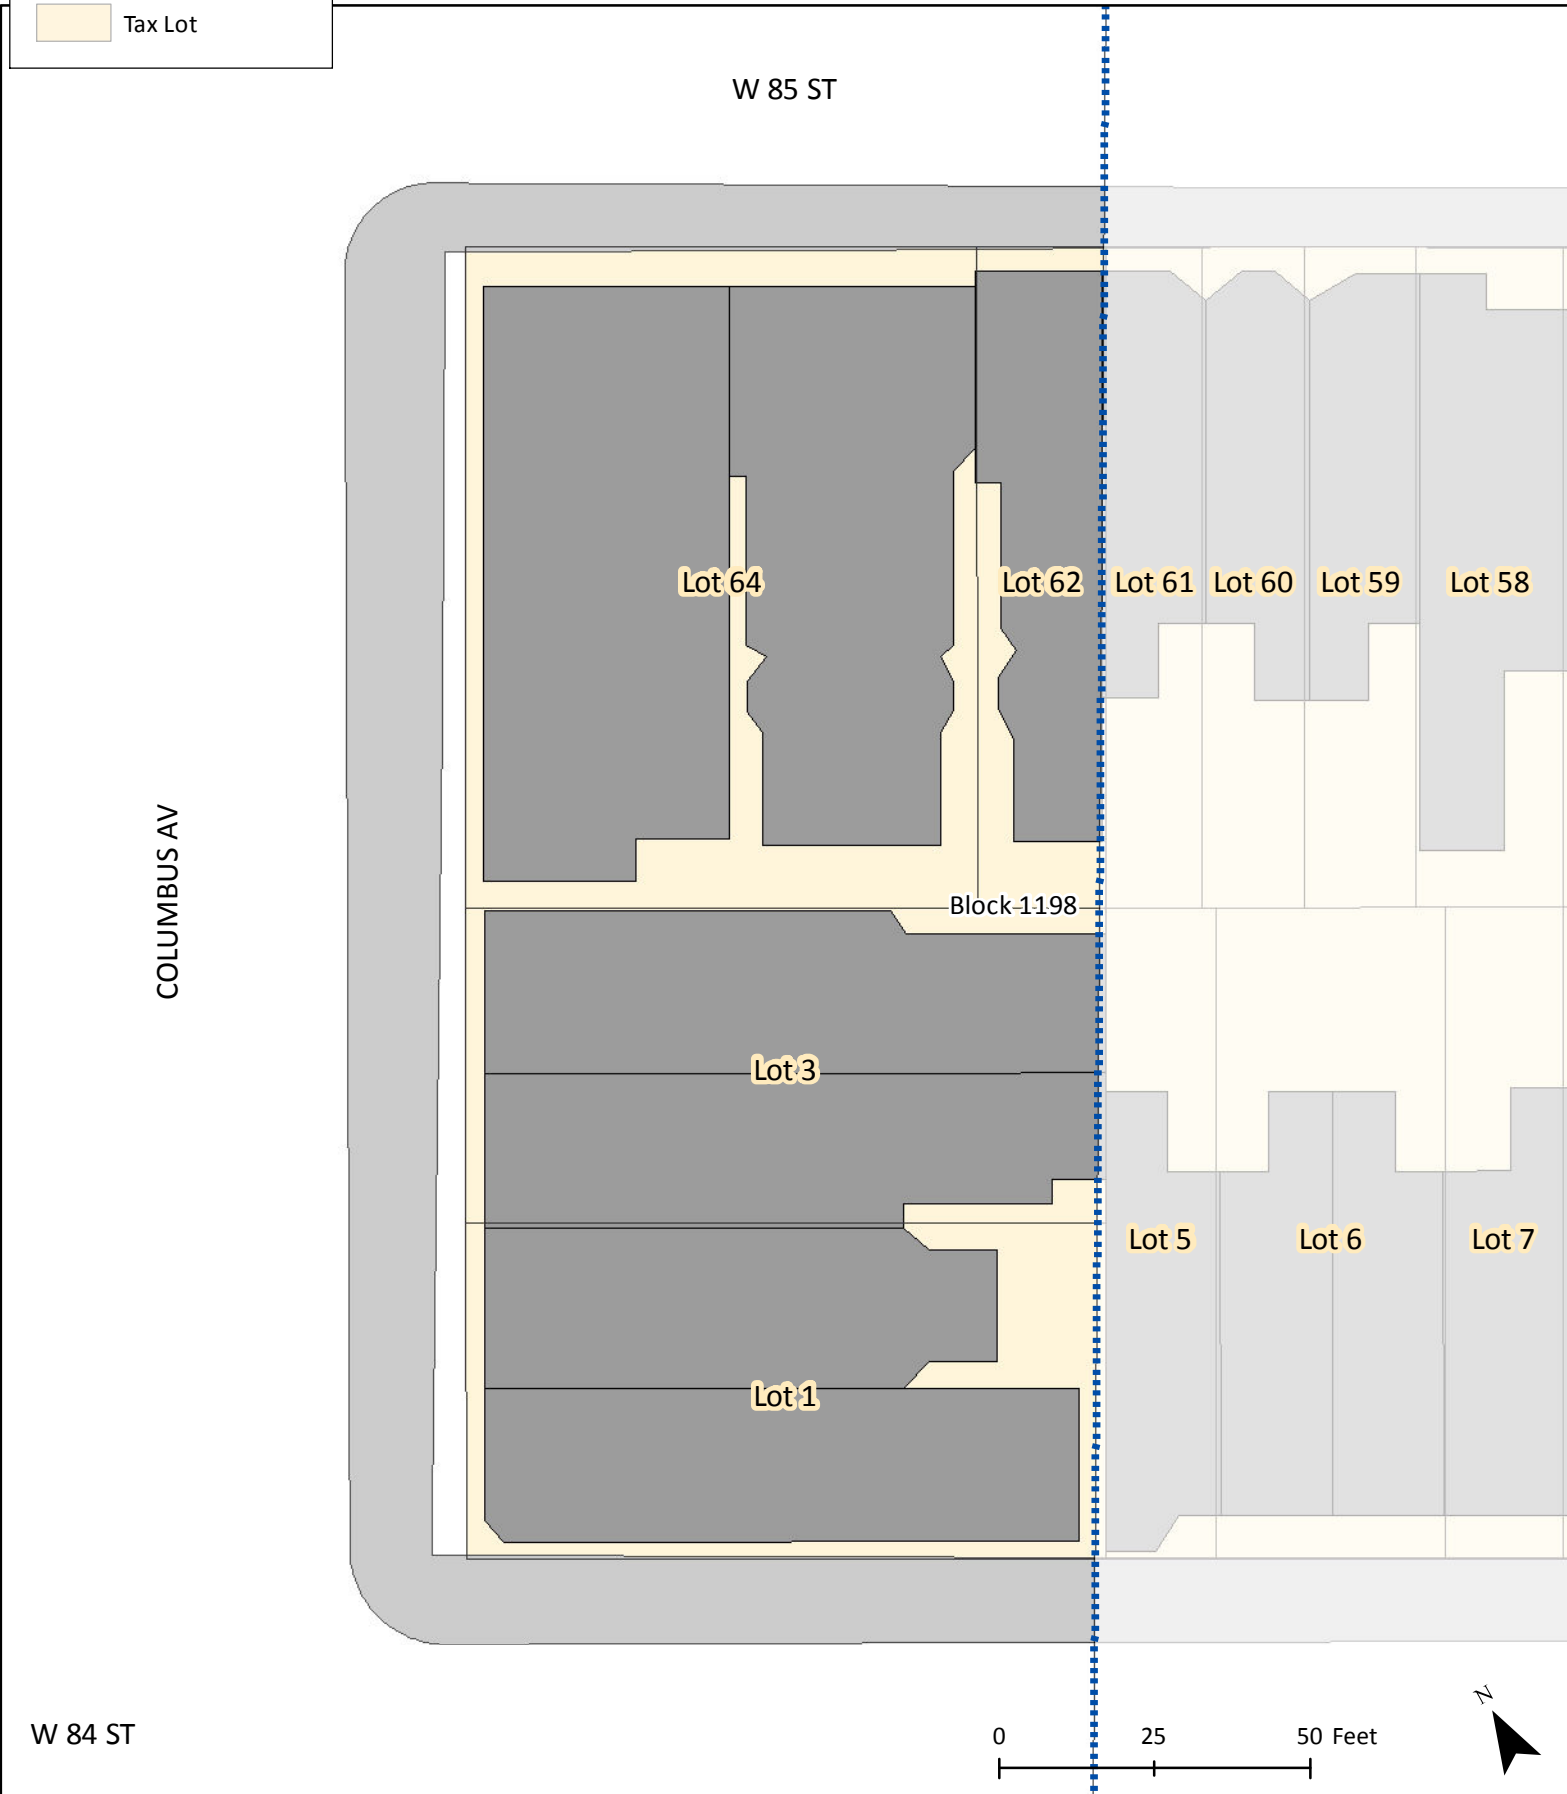

Columbus Ave

Map Page # 75 of 77

Legend

-  EC-2 Boundary
-  Building
-  Sidewalk
-  Tax Lot

Base Map for Block Frontage Measurements

Columbus Ave

Map Page # 76 of 77

Legend