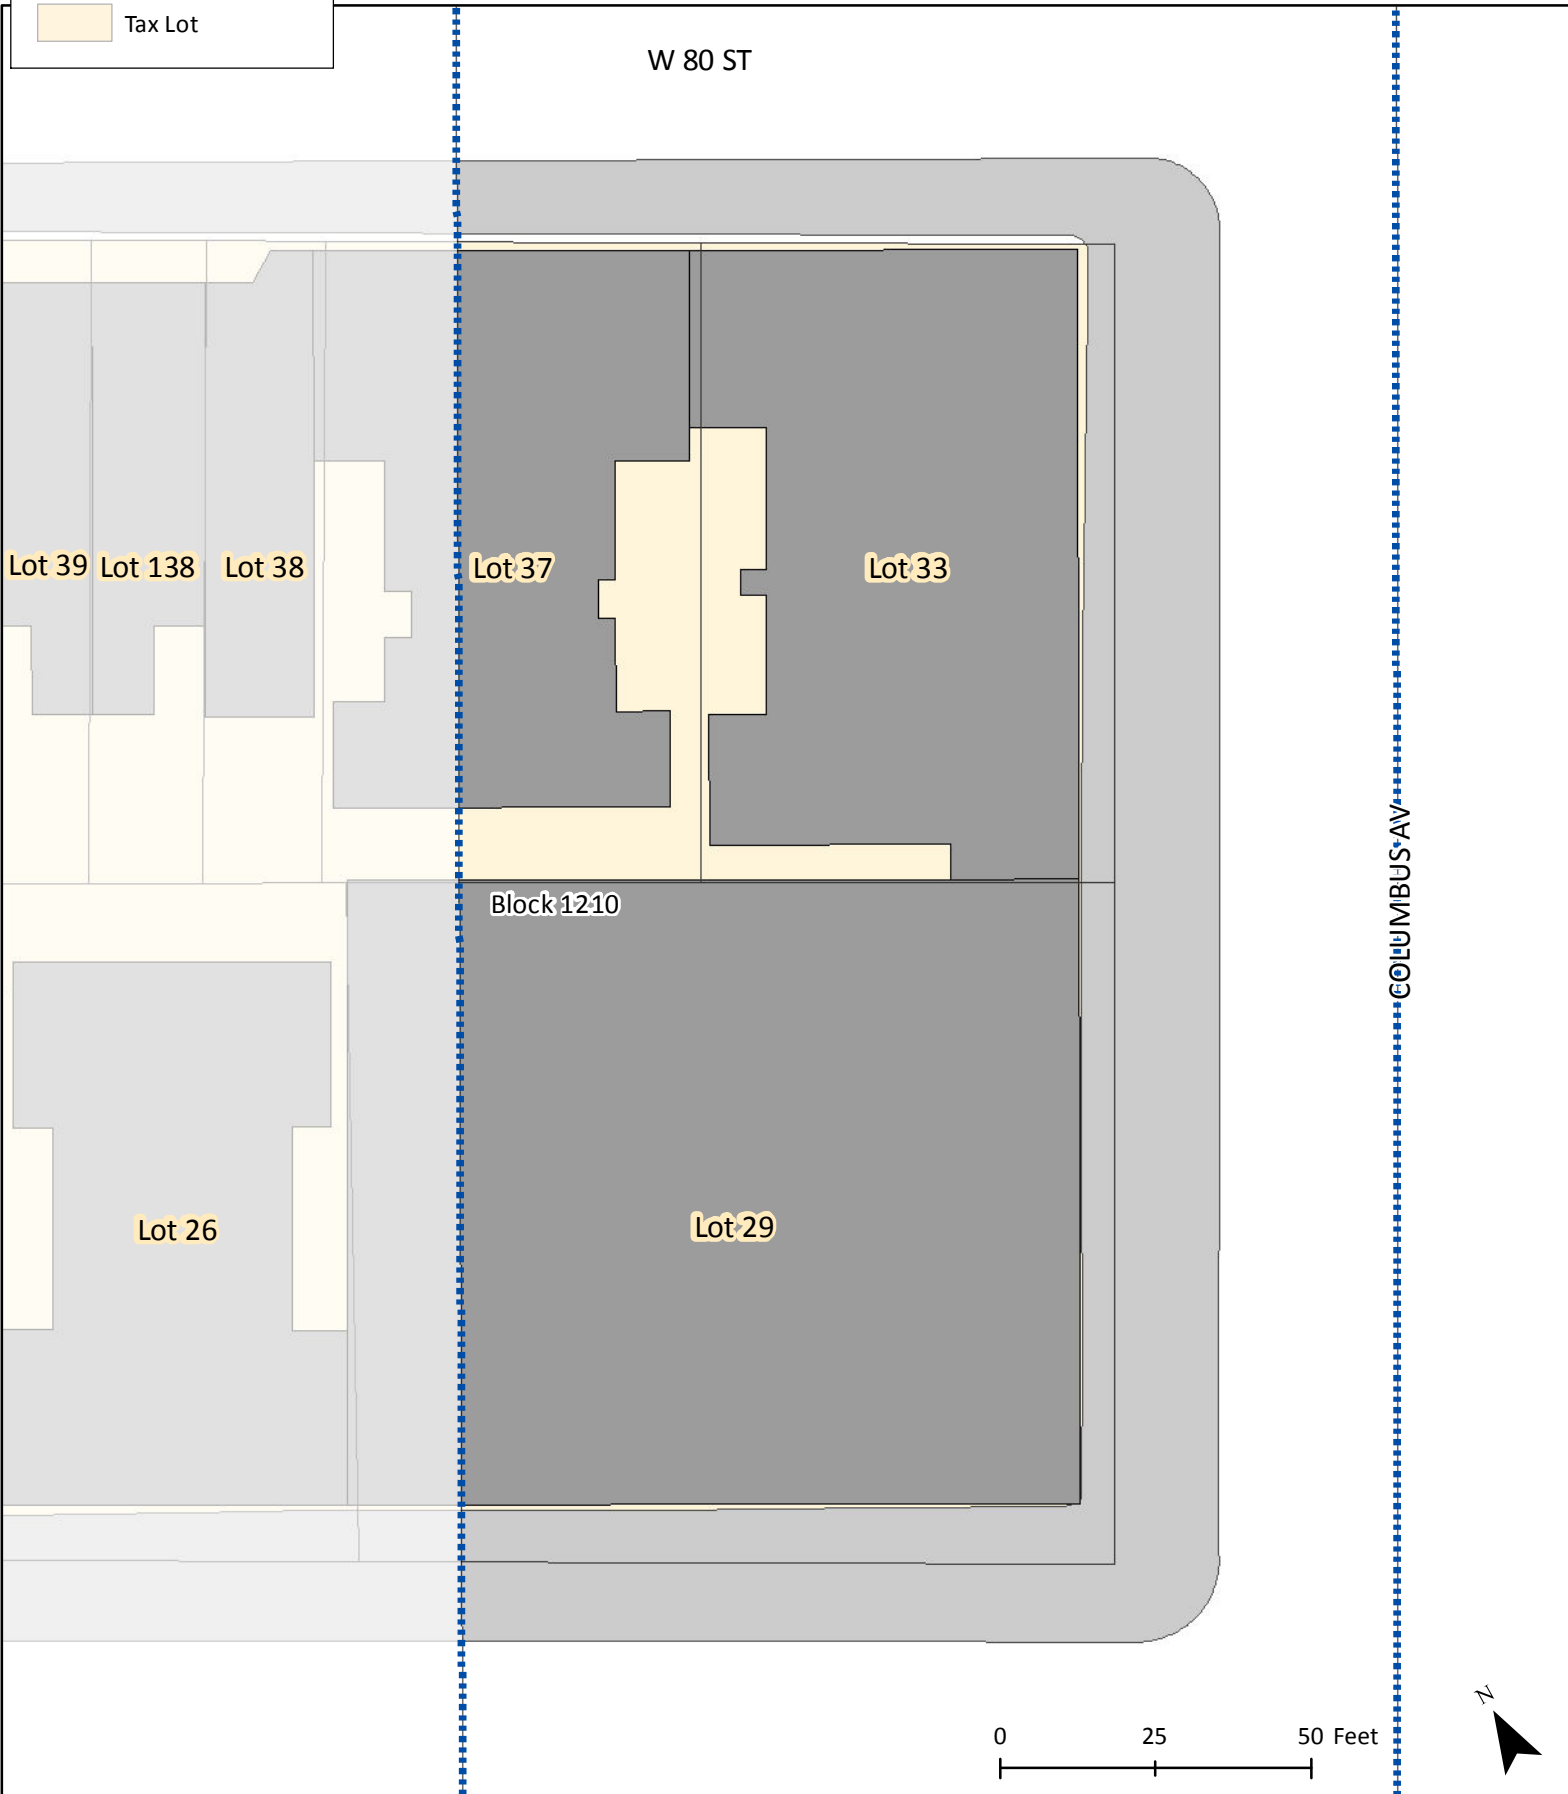

Base Map for Block Frontage Measurements

Columbus Ave

Map Page # 64 of 77

Legend

- EC-2 Boundary
- Building
- Sidewalk
- Tax Lot