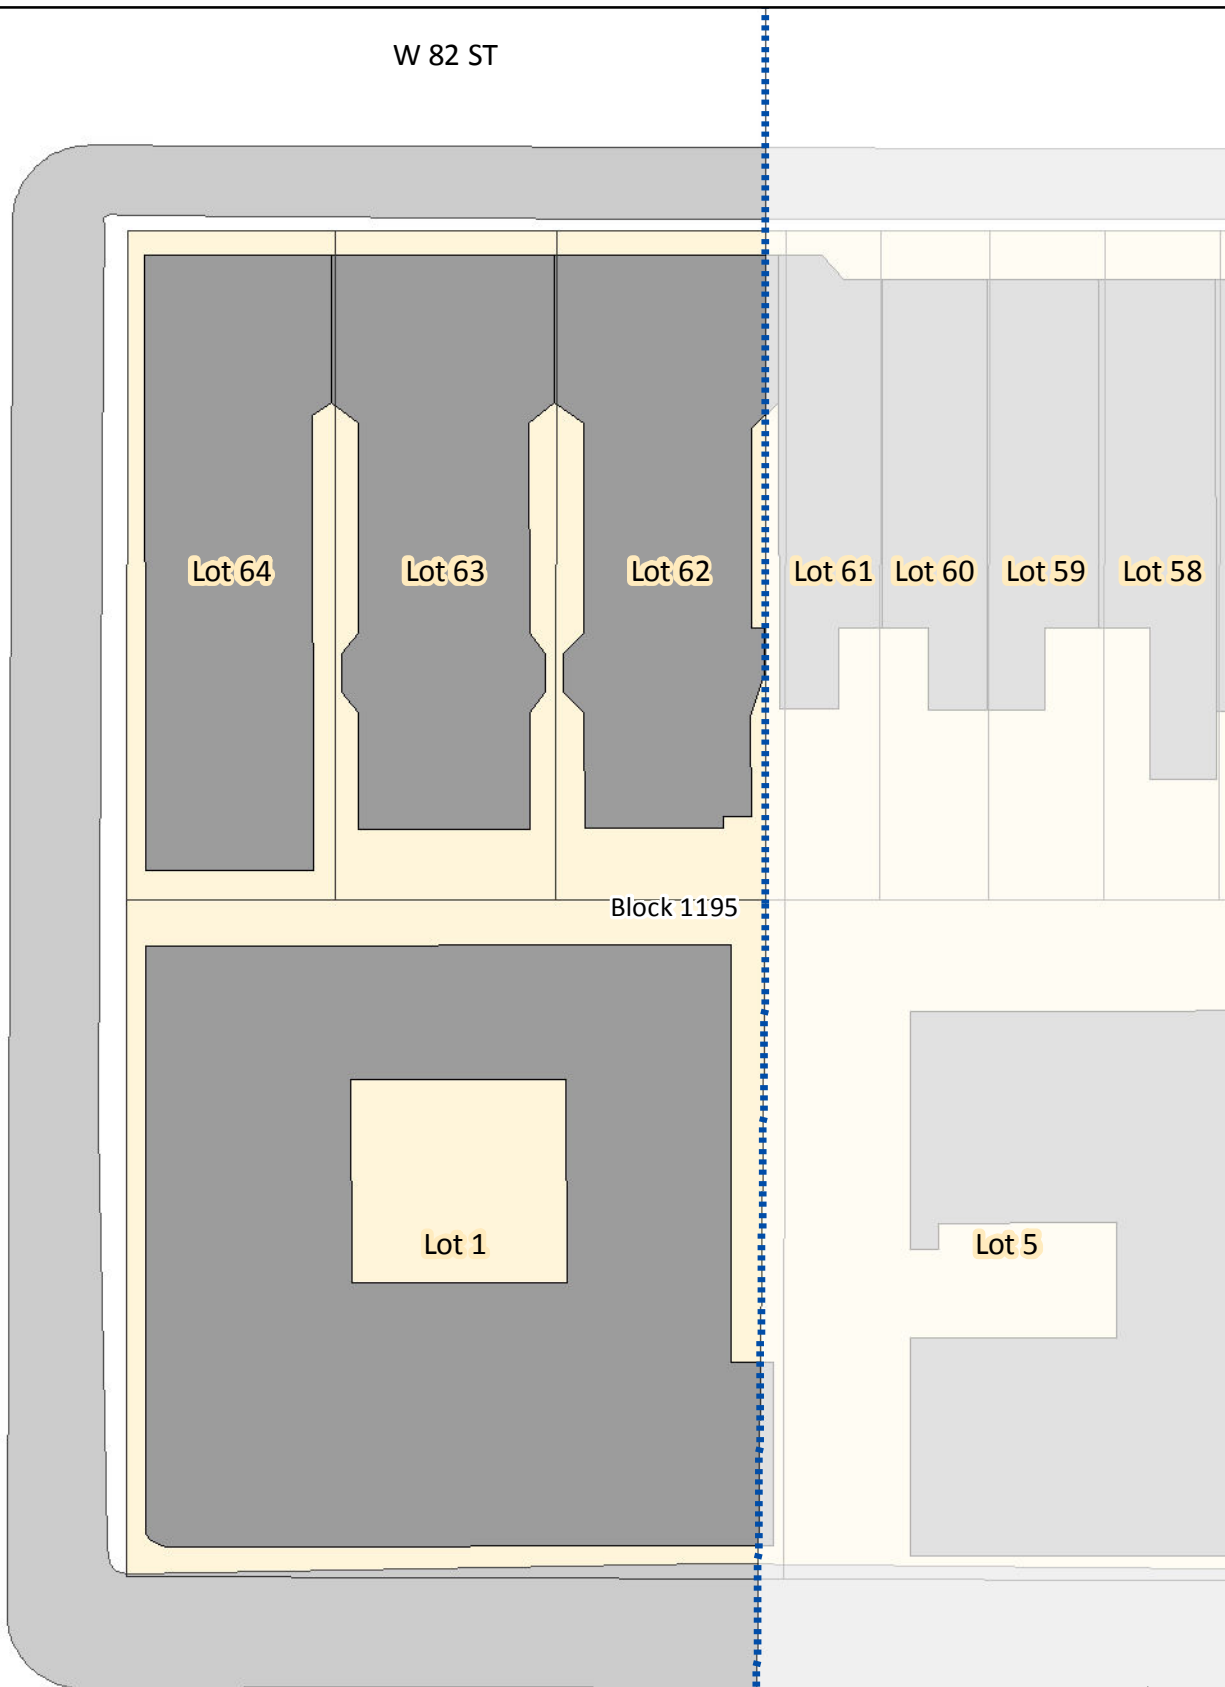

Columbus Ave

Map Page # 72 of 77

Legend

-  EC-2 Boundary
-  Building
-  Sidewalk
-  Tax Lot

COLUMBUS AV

W 82 ST

Block 1195

Base Map for Block Frontage Measurements