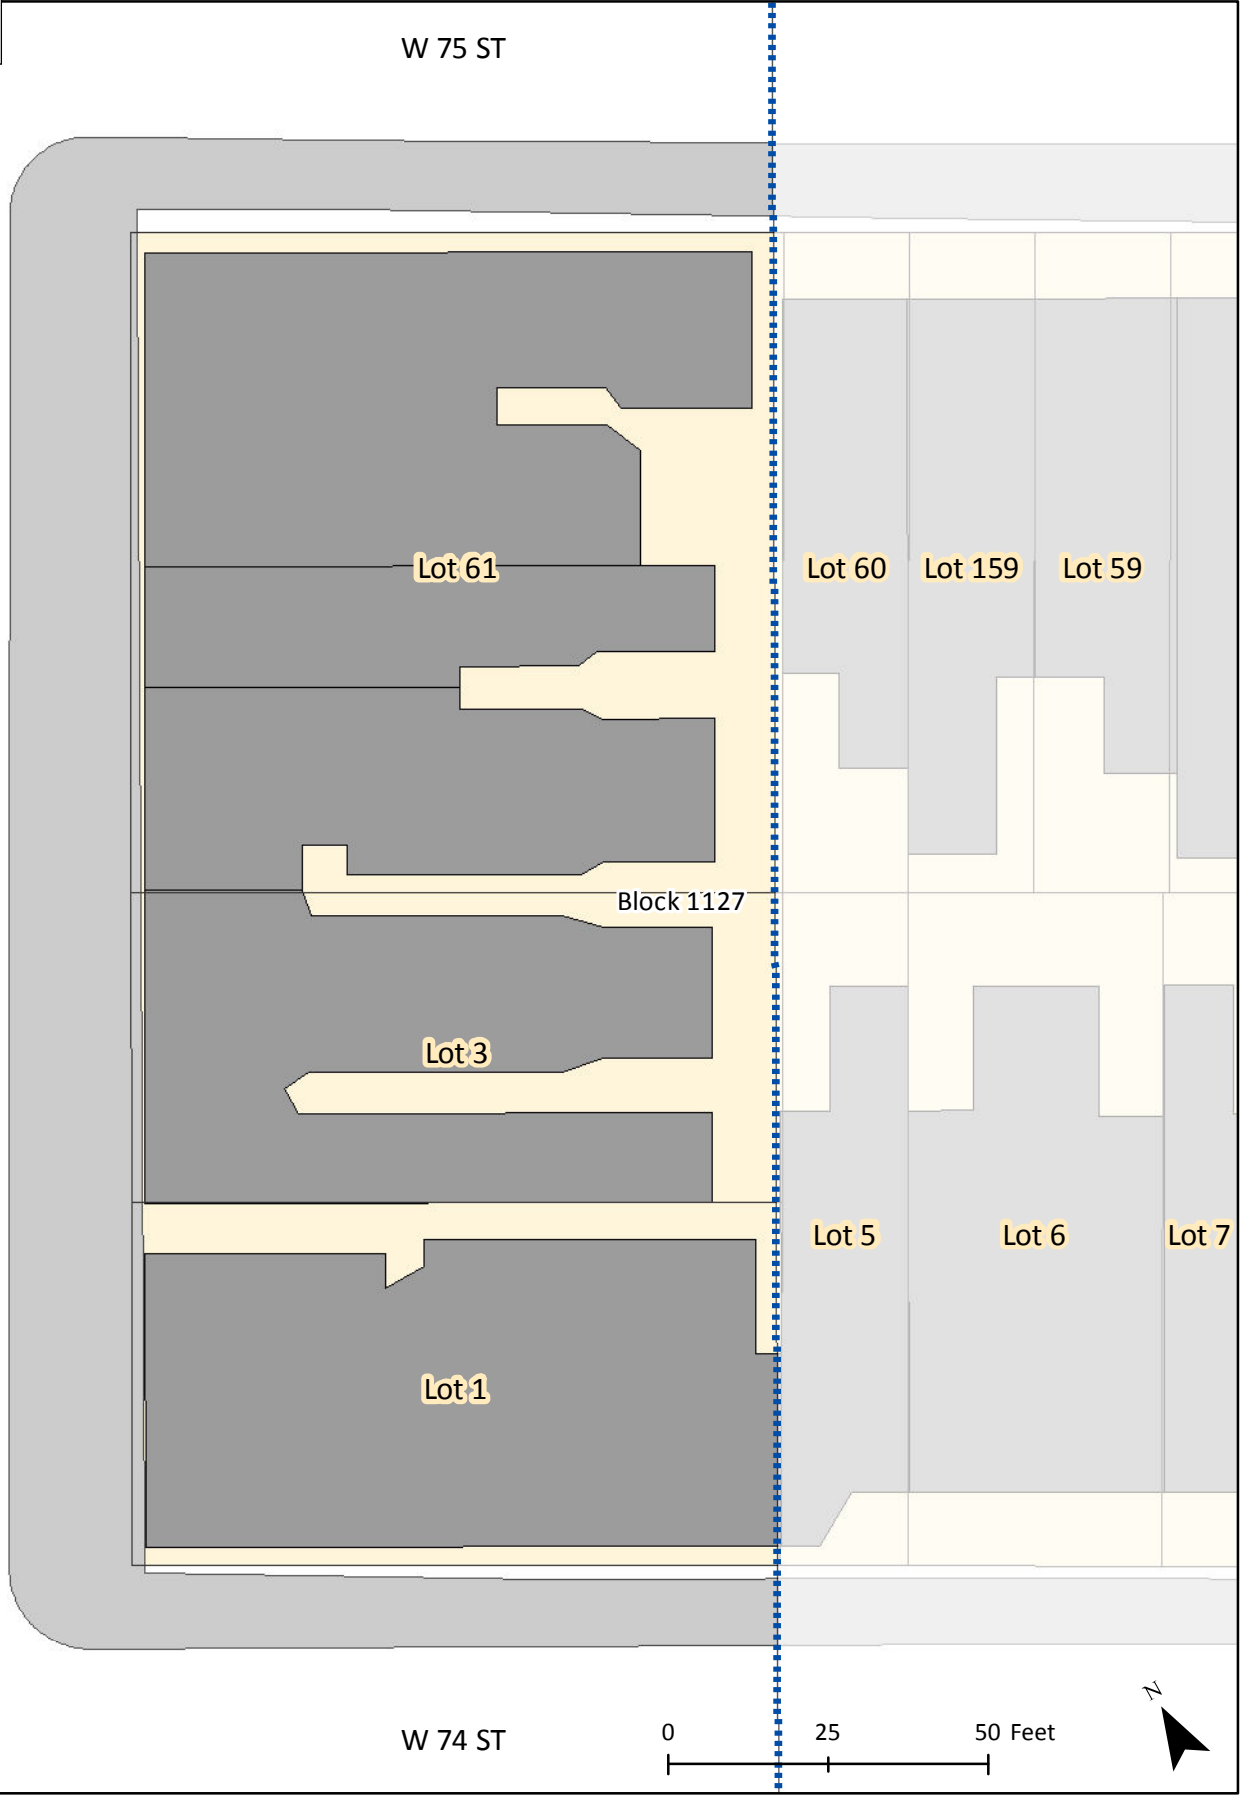

Base Map for Block Frontage Measurements

Columbus Ave

Map Page # 54 of 77

Legend

- EC-2 Boundary
- Building
- Sidewalk
- Tax Lot

COLUMBUS AV

W 75 ST

Lot 61

Lot 60

Lot 159

Lot 59

Block 1127

Lot 3

Lot 5

Lot 6

Lot 7

Lot 1

W 74 ST

0 25 50 Feet