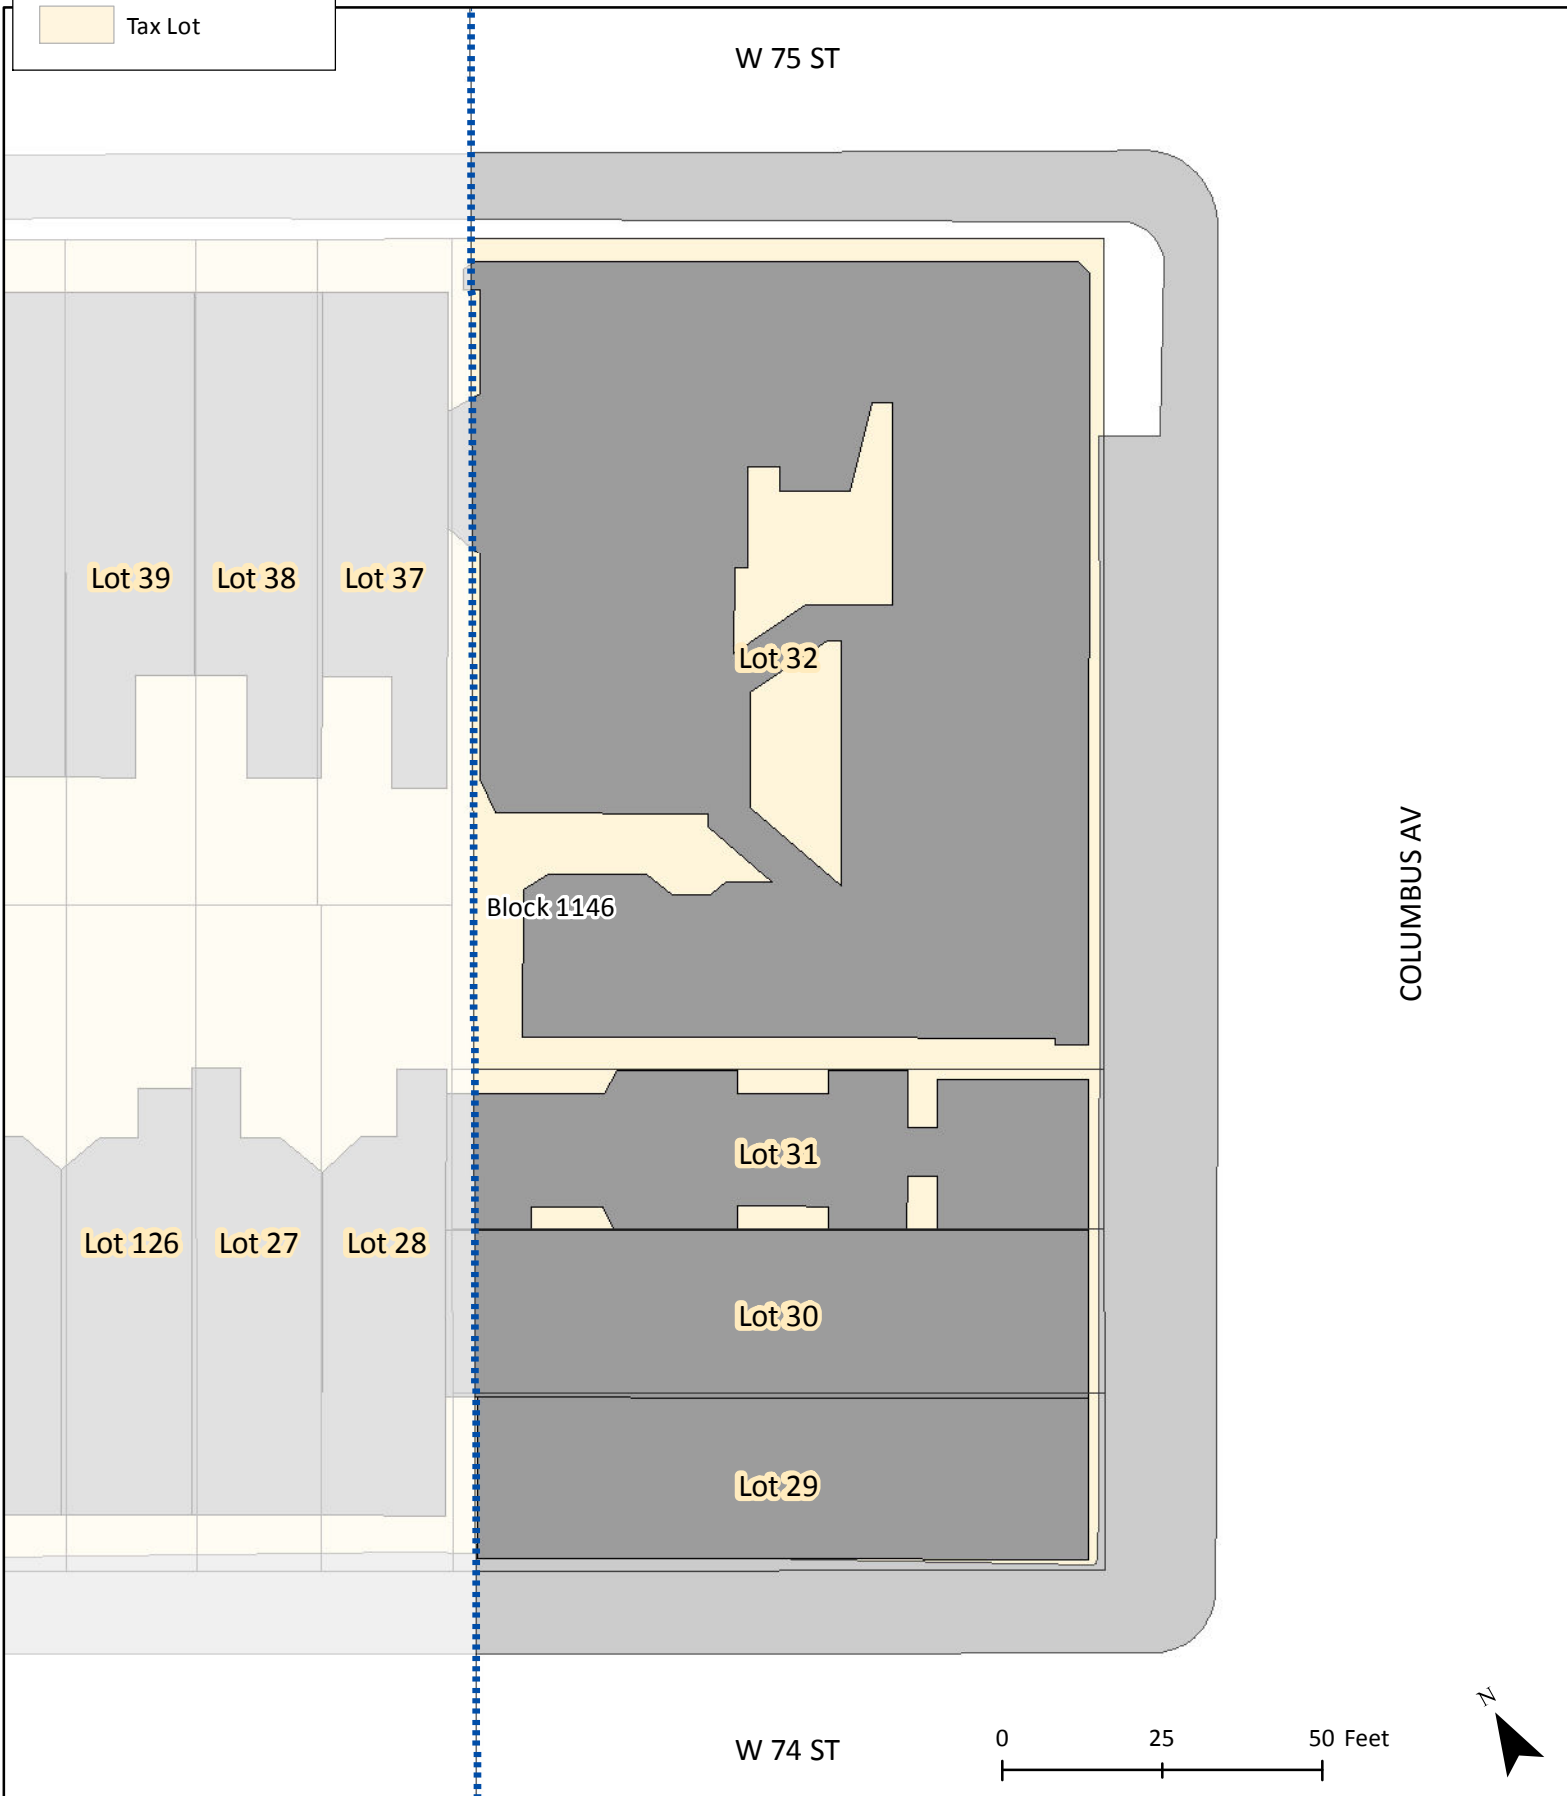

Legend

-  EC-2 Boundary
-  Building
-  Sidewalk
-  Tax Lot

Base Map for Block Frontage Measurements

Columbus Ave

Map Page # 59 of 77

Legend

-  EC-2 Boundary
-  Building
-  Sidewalk
-  Tax Lot

Base Map for Block Frontage Measurements