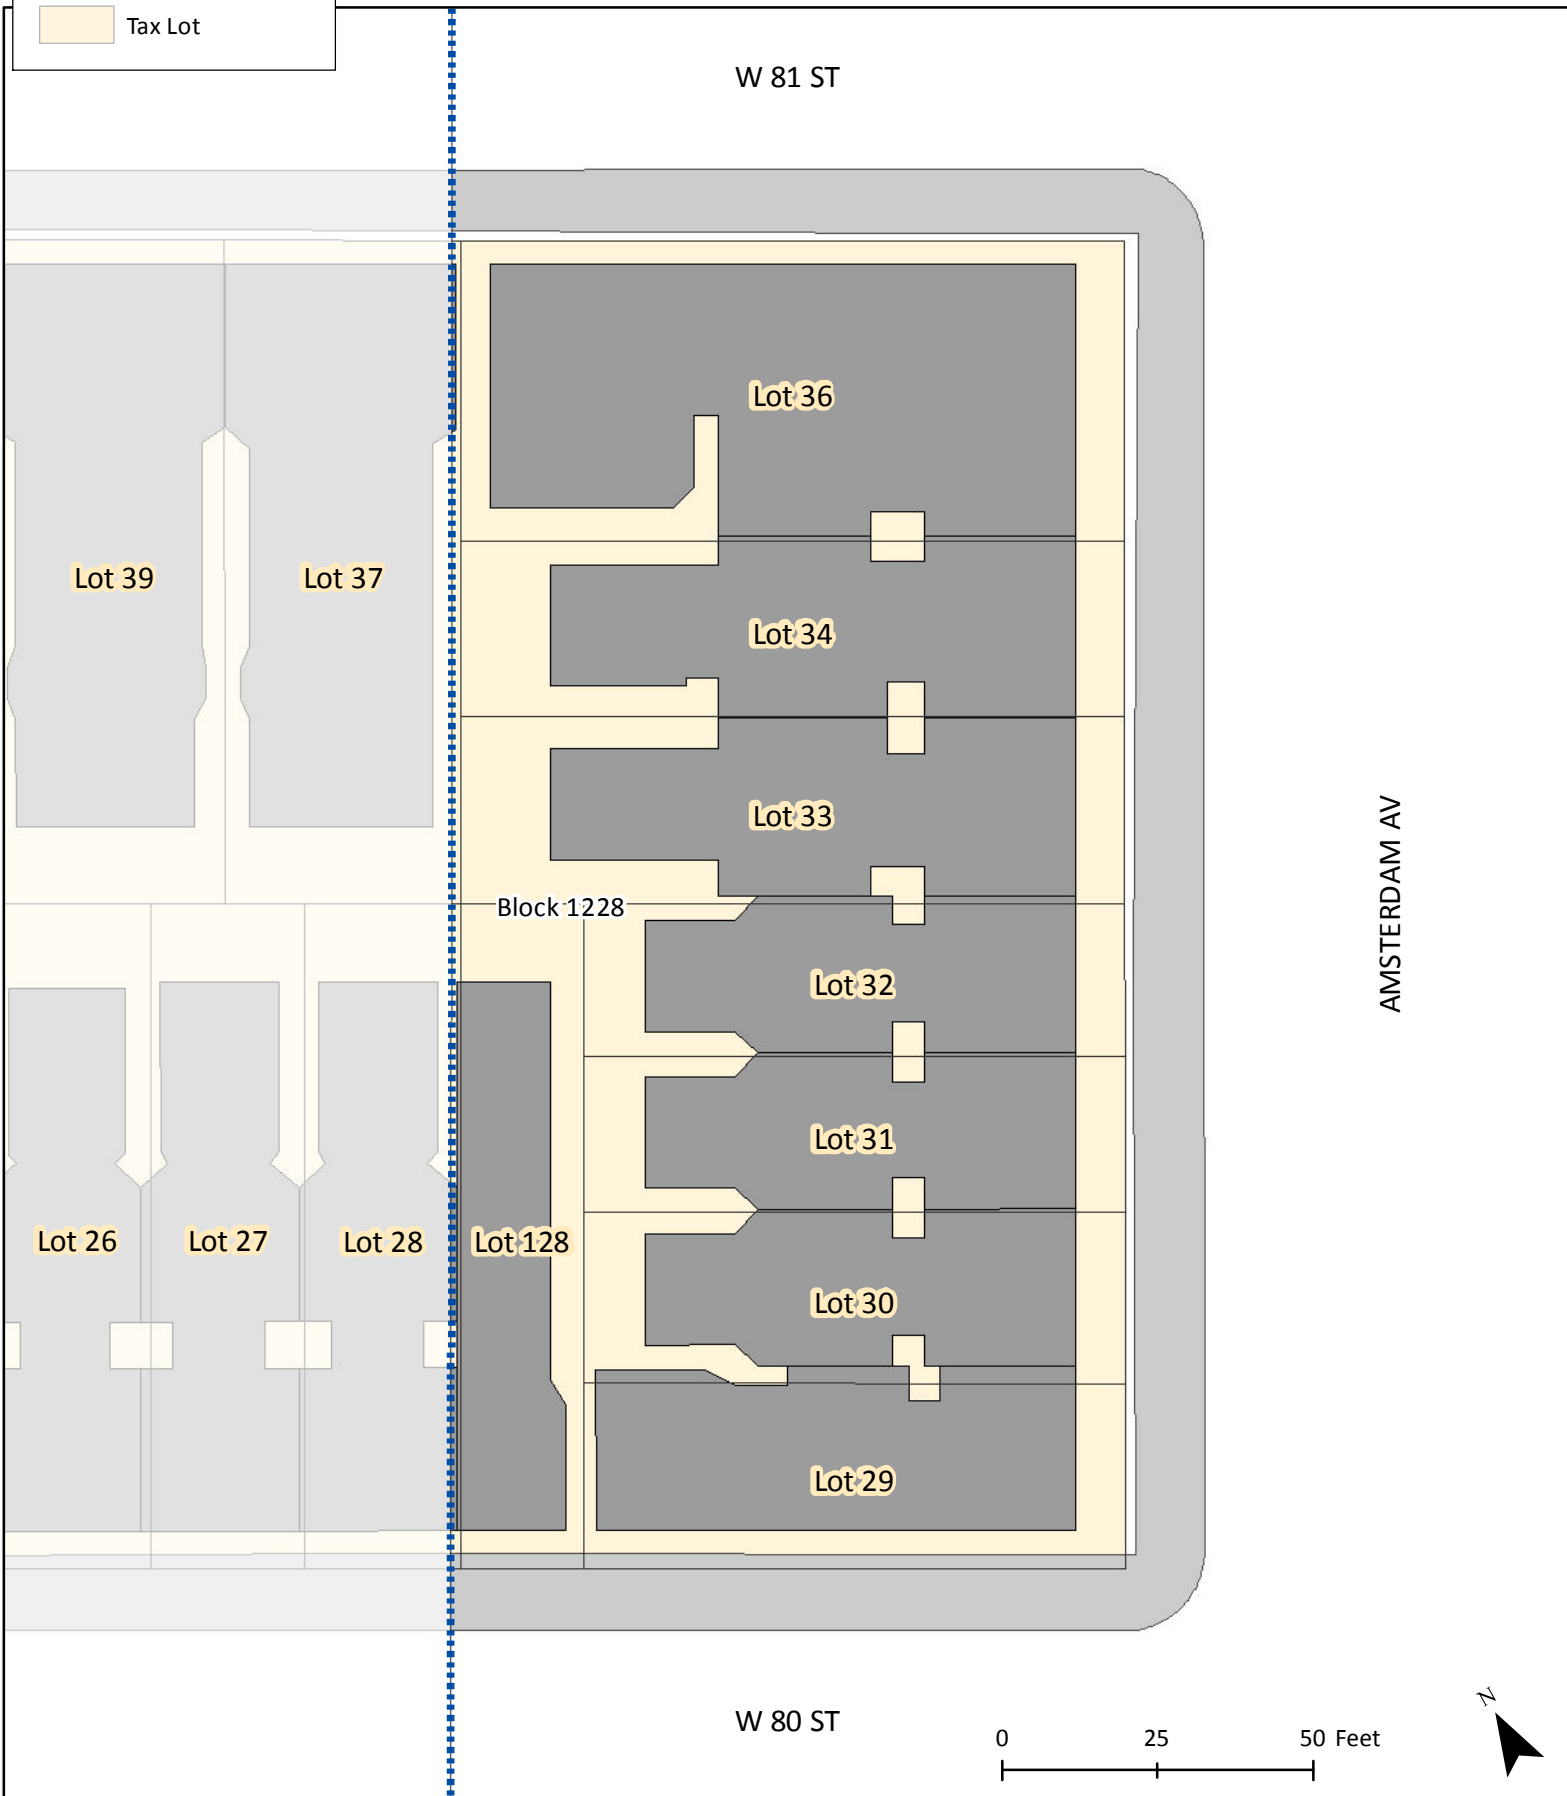

-  EC-2 Boundary
-  Building
-  Sidewalk
-  Tax Lot

Base Map for Block Frontage Measurements

Amsterdam Ave

Map Page # 20 of 77

Legend

-  EC-2 Boundary
-  Building
-  Sidewalk
-  Tax Lot

Base Map for Block Frontage Measurements