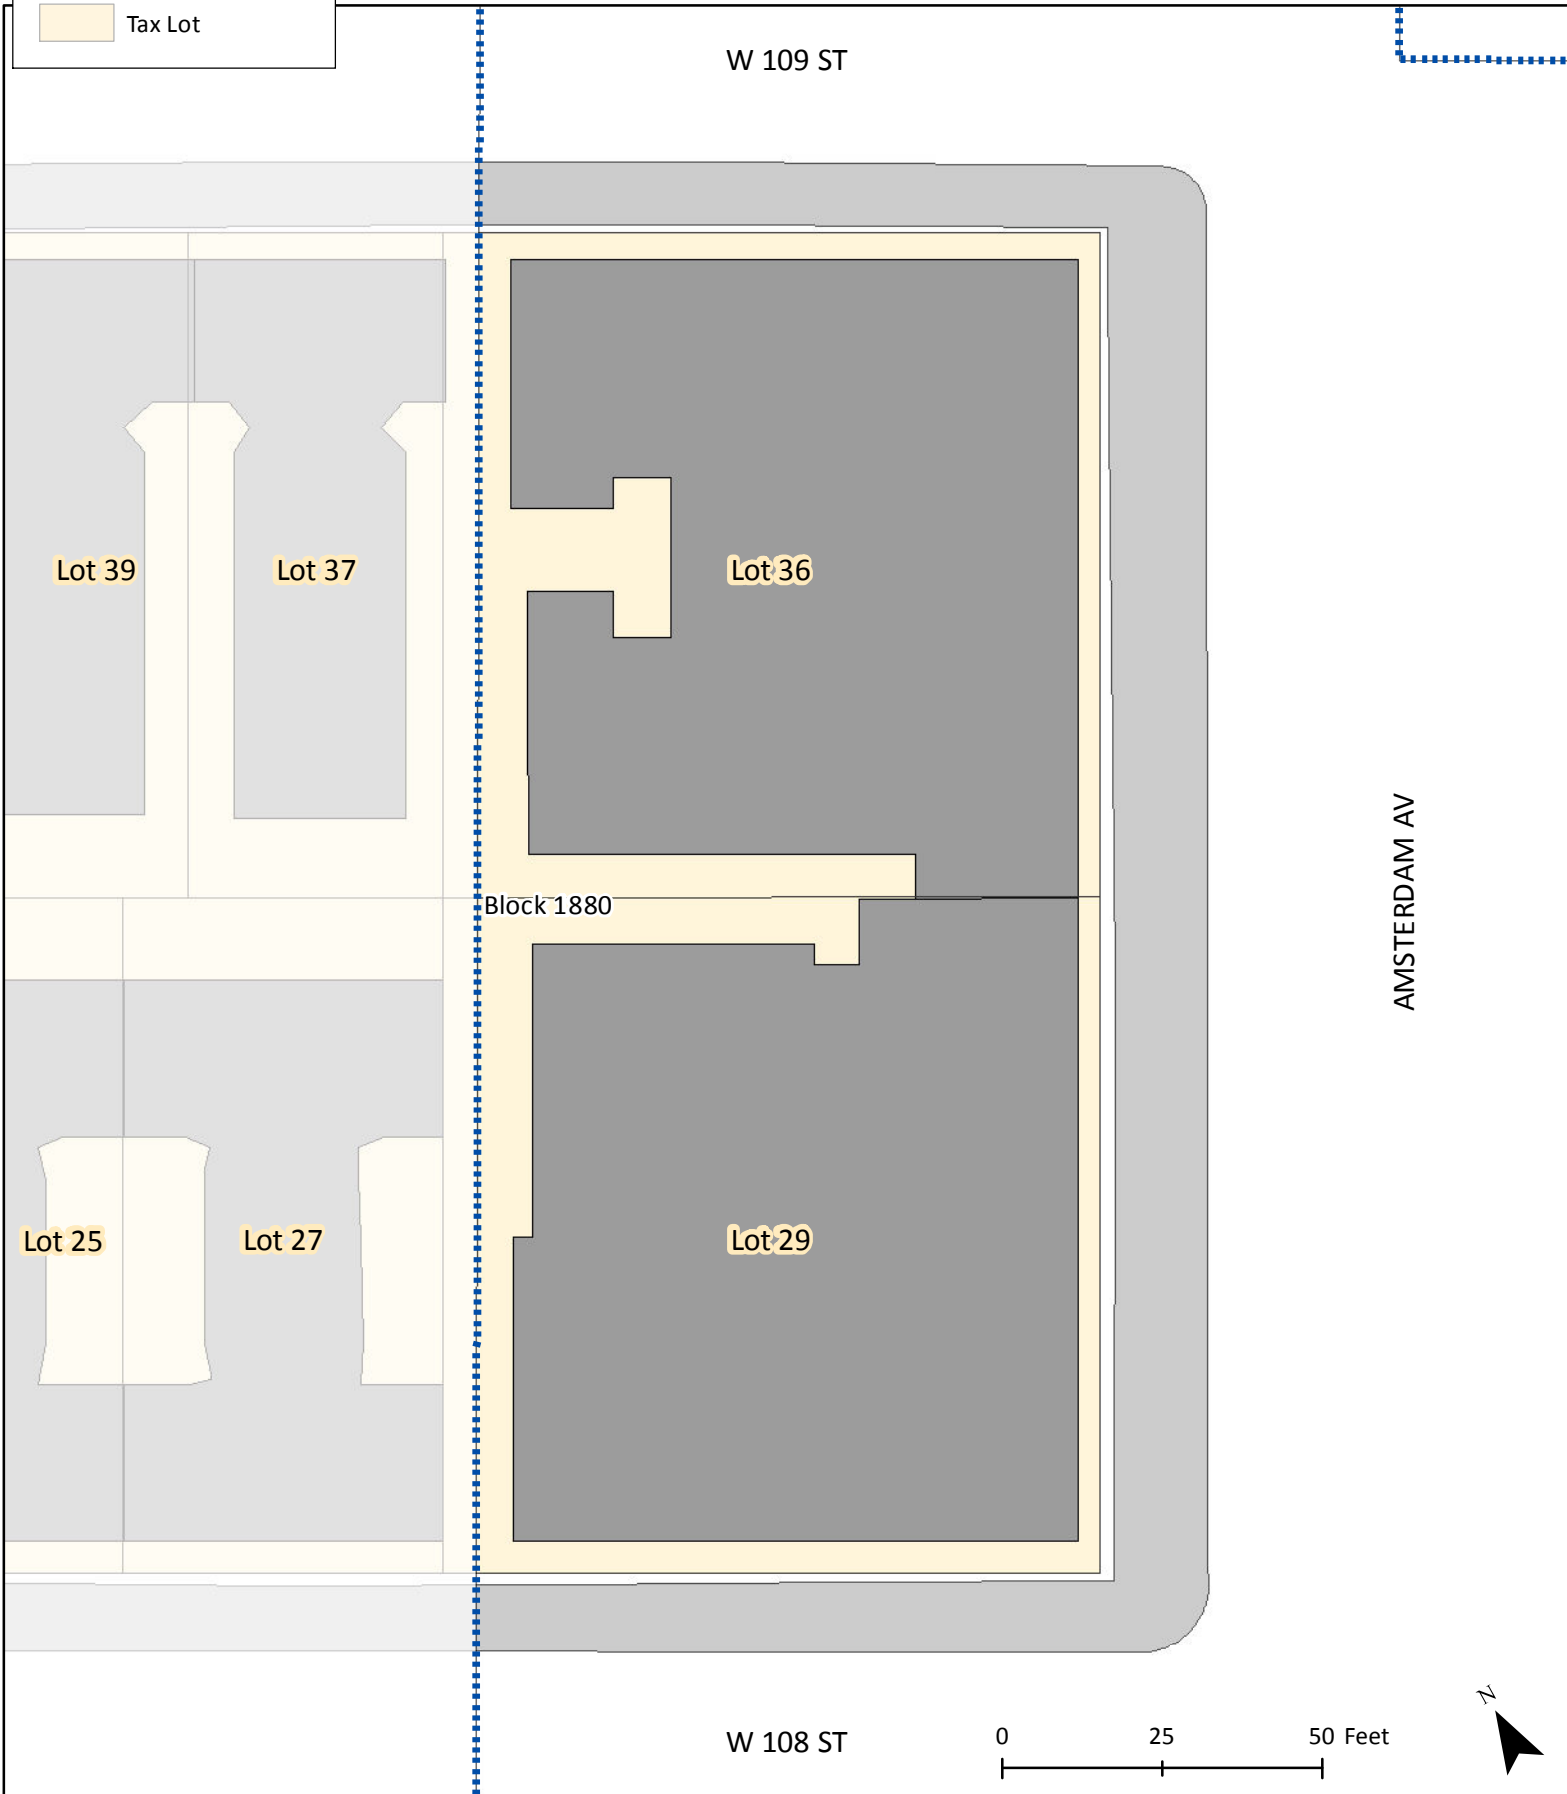

Base Map for Block Frontage Measurements

Amsterdam Ave

Map Page # 46 of 77

Legend

- EC-2 Boundary
- Building
- Sidewalk
- Tax Lot