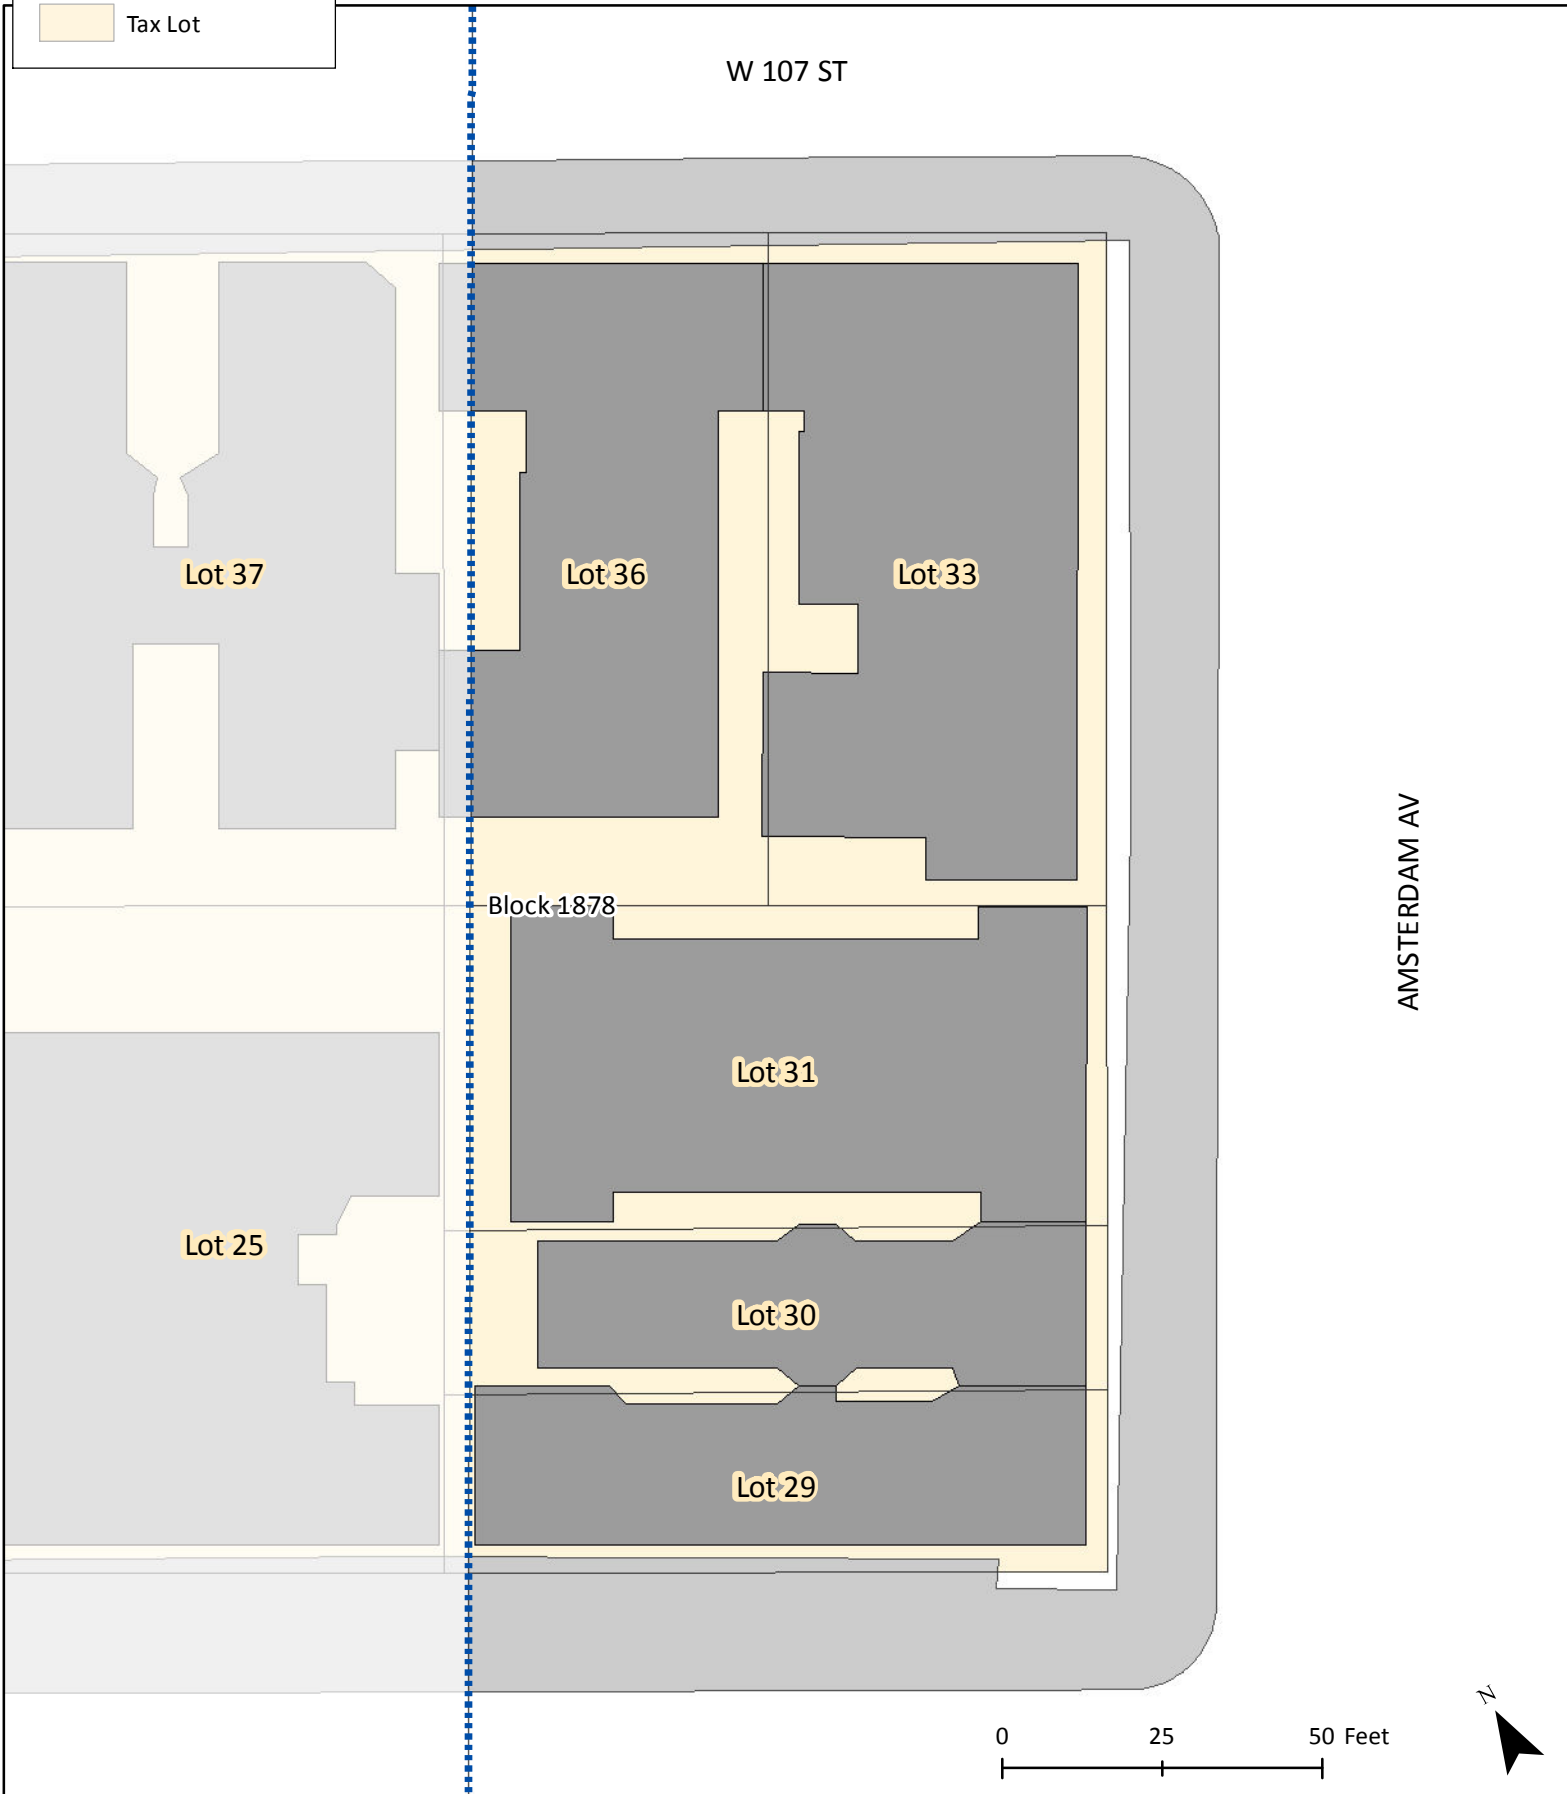

Base Map for Block Frontage Measurements

Amsterdam Ave

Map Page # 44 of 77

Legend

- EC-2 Boundary
- Building
- Sidewalk
- Tax Lot