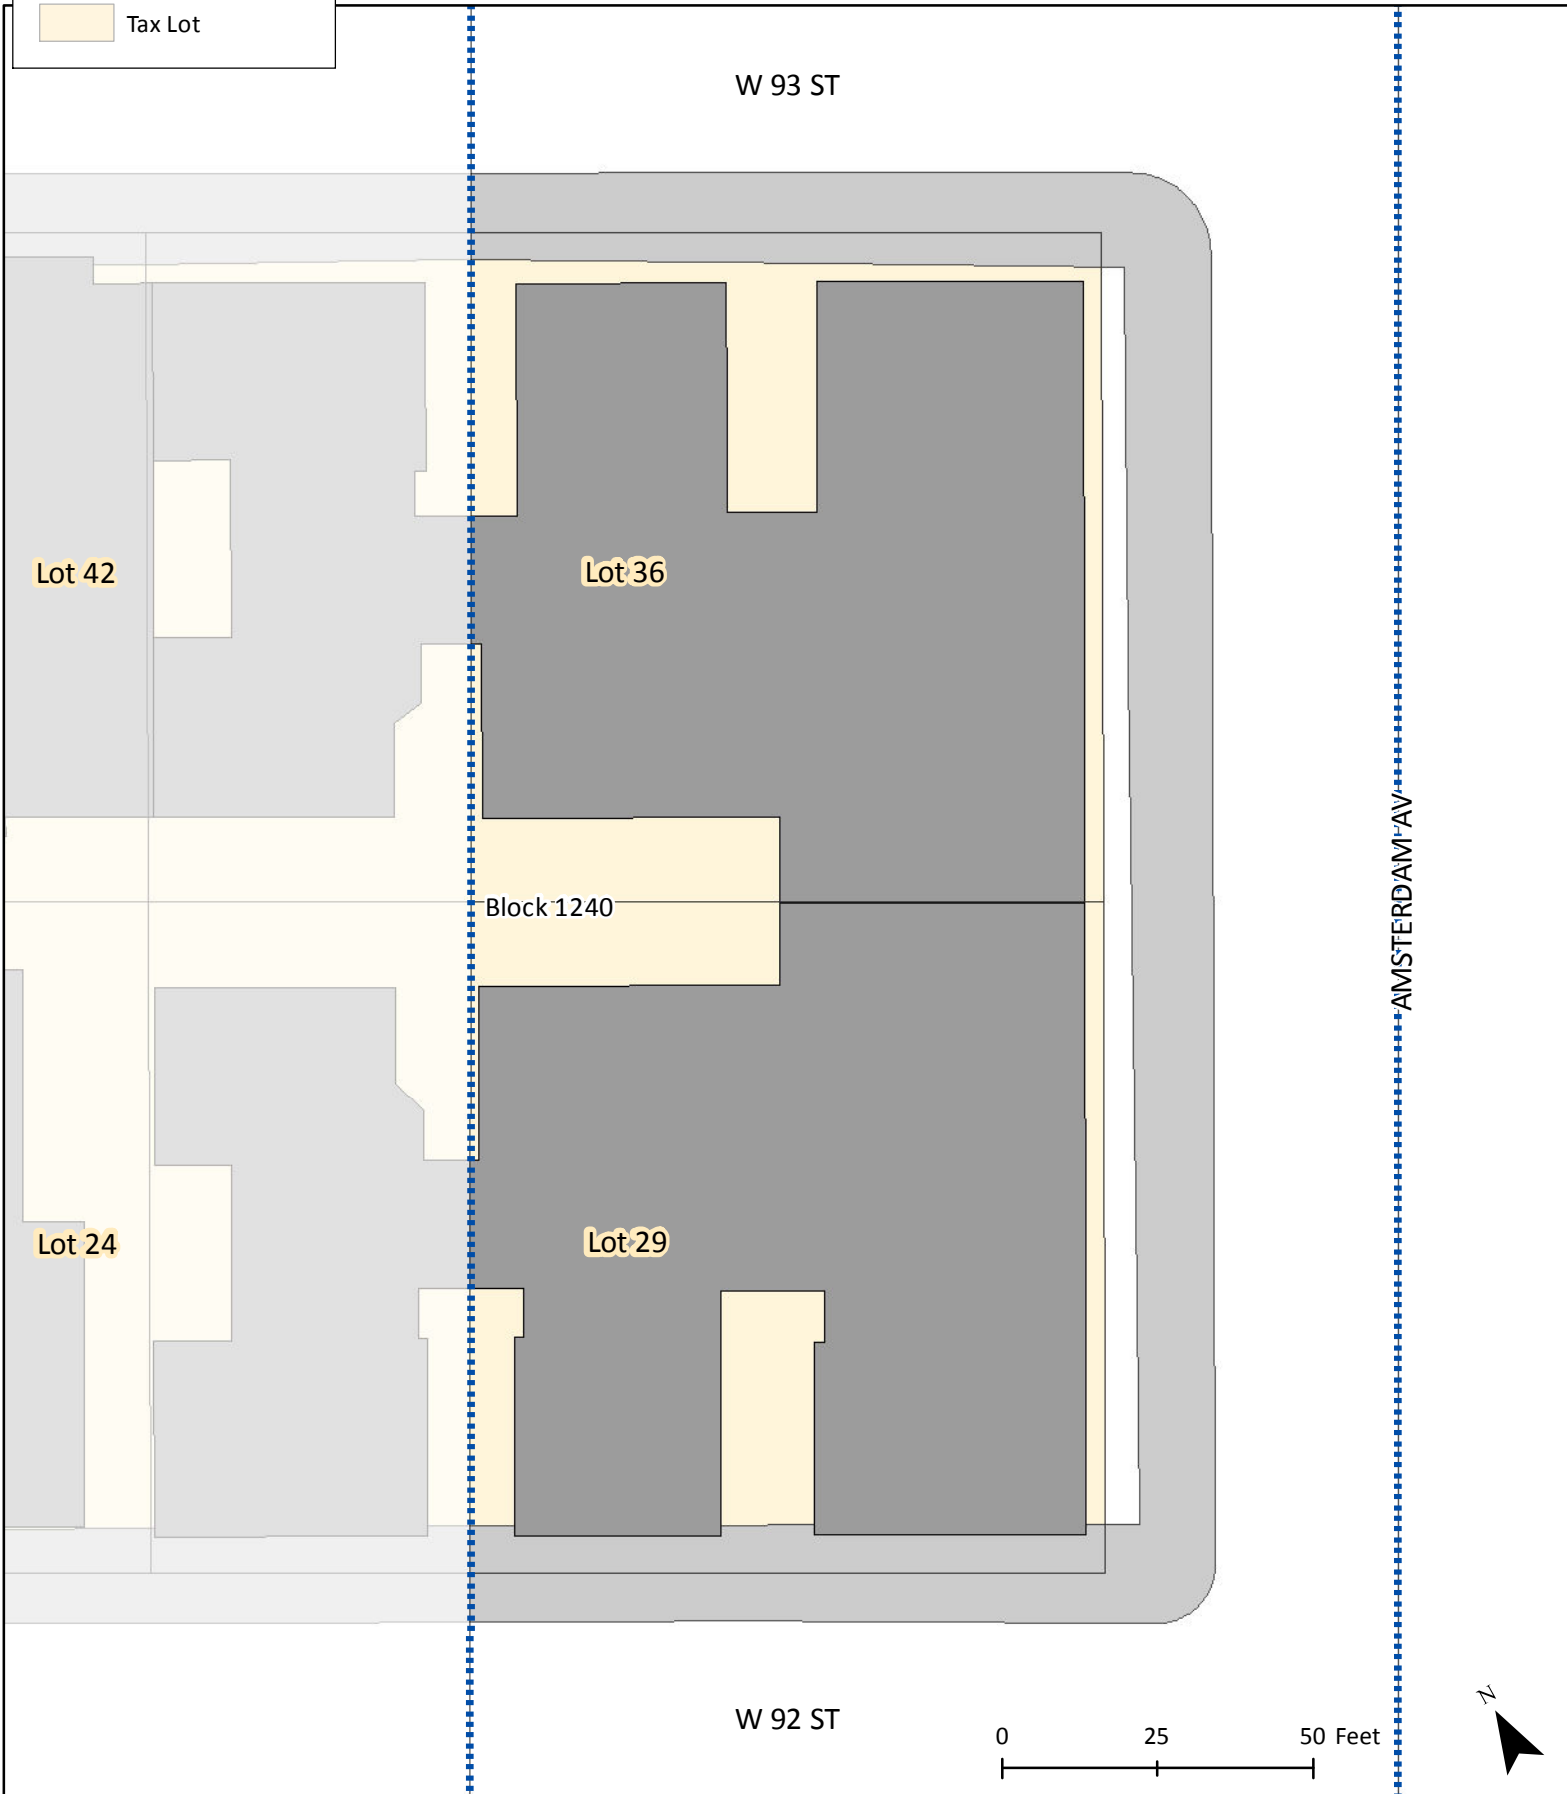

Lot 5

Lot 6

Lot 7

W 76 ST

0 25 50 Feet

Base Map for Block Frontage Measurements

Amsterdam Ave

Map Page # 5 of 77

-  EC-2 Boundary
-  Building
-  Sidewalk
-  Tax Lot

Base Map for Block Frontage Measurements

Amsterdam Ave

Map Page # 32 of 77

Legend

-  EC-2 Boundary
-  Building
-  Sidewalk
-  Tax Lot

Base Map for Block Frontage Measurements