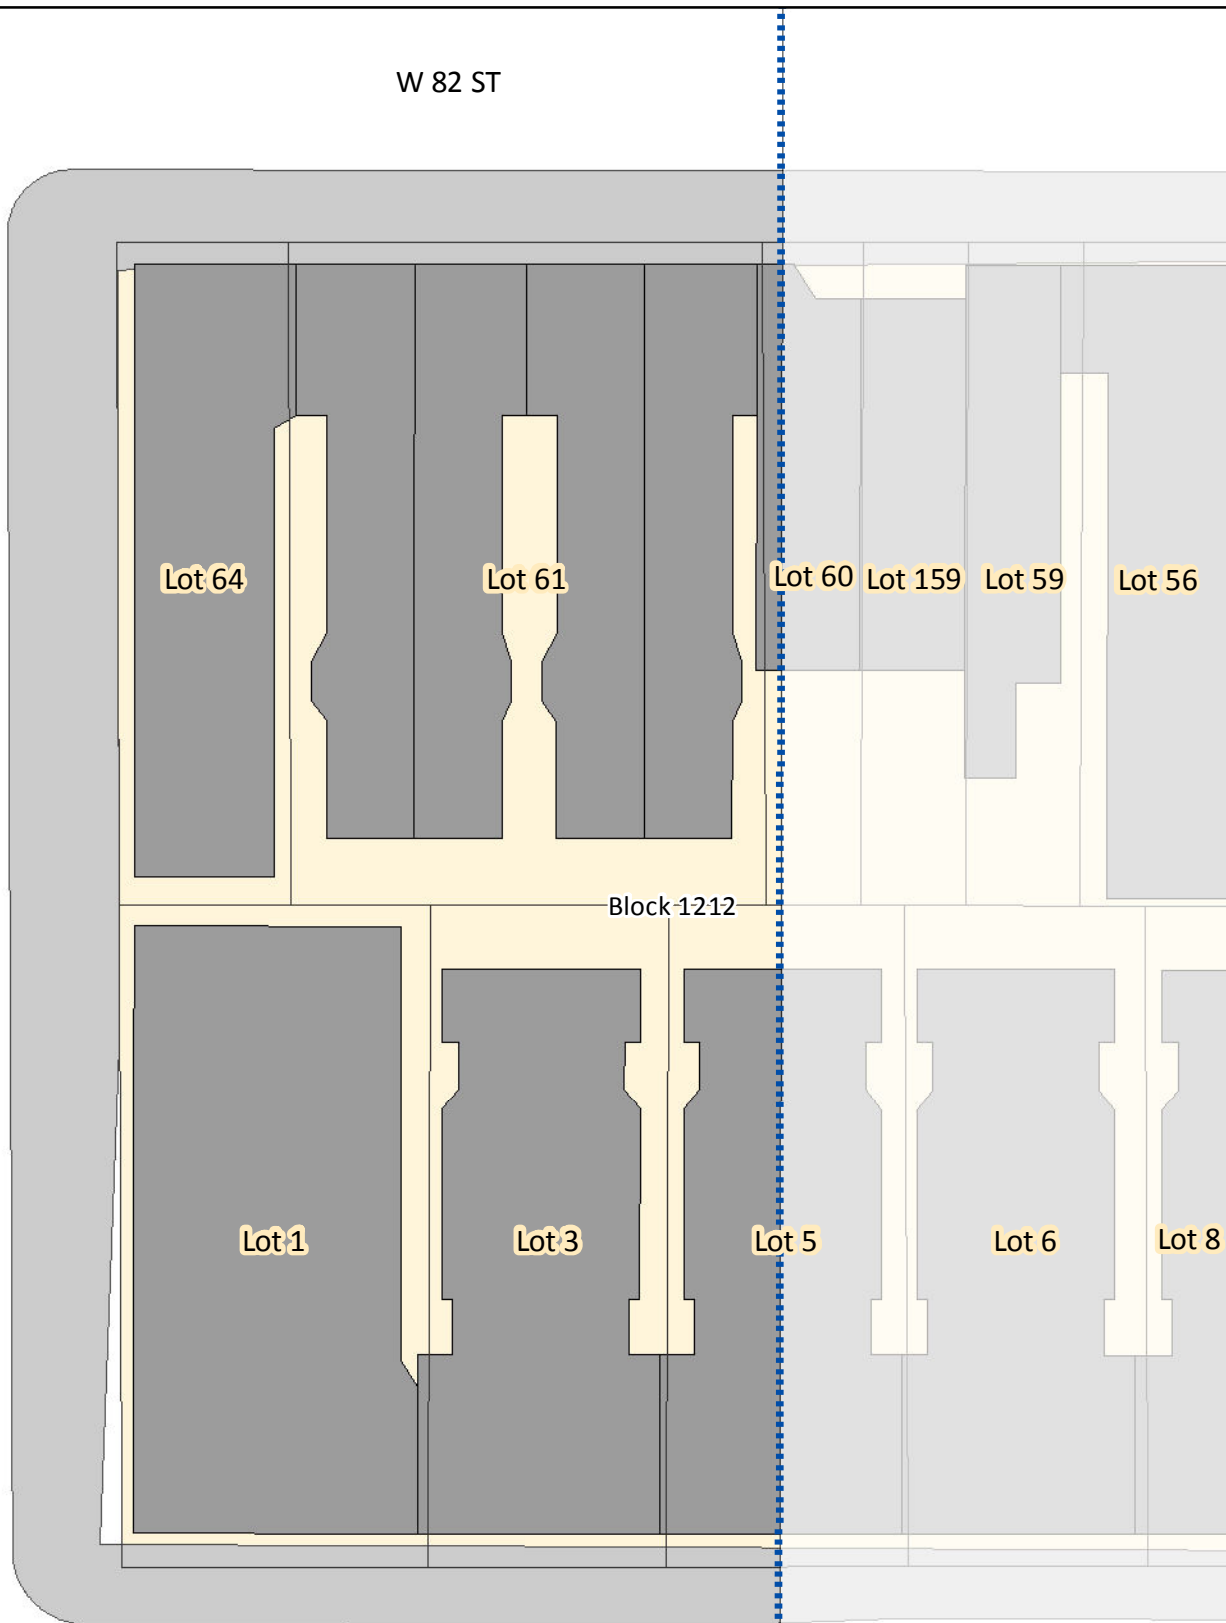

Base Map for Block Frontage Measurements

Amsterdam Ave

Map Page # 9 of 77

Legend

- EC-2 Boundary
- Building
- Sidewalk
- Tax Lot

AMSTERDAM AV

W 82 ST

Block 1212

W 81 ST