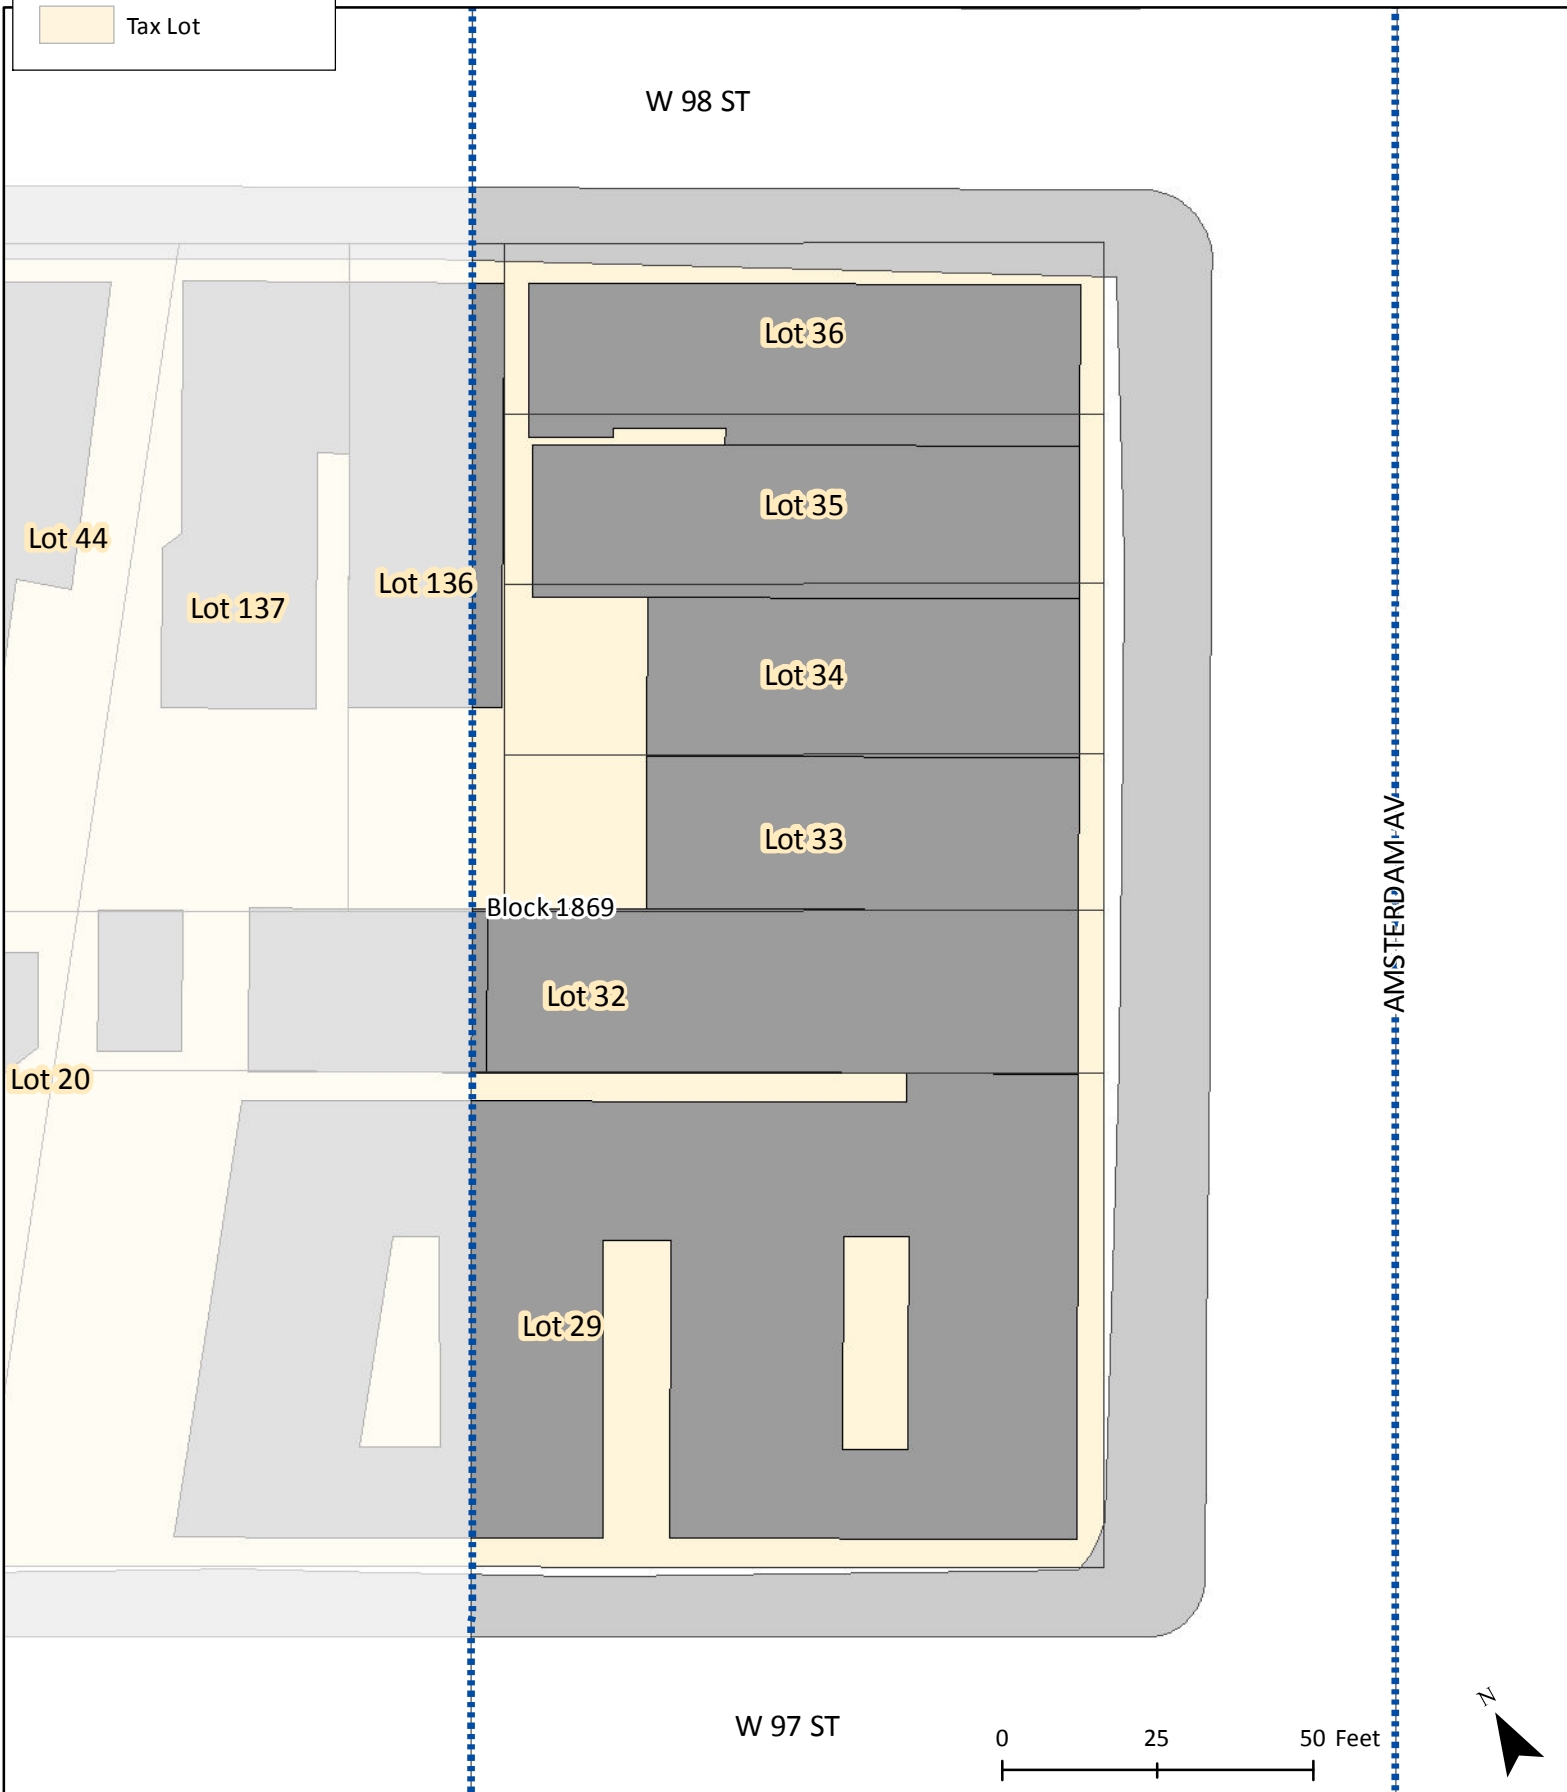

Base Map for Block Frontage Measurements

Amsterdam Ave

Map Page # 37 of 77

Legend

- EC-2 Boundary
- Building
- Sidewalk
- Tax Lot