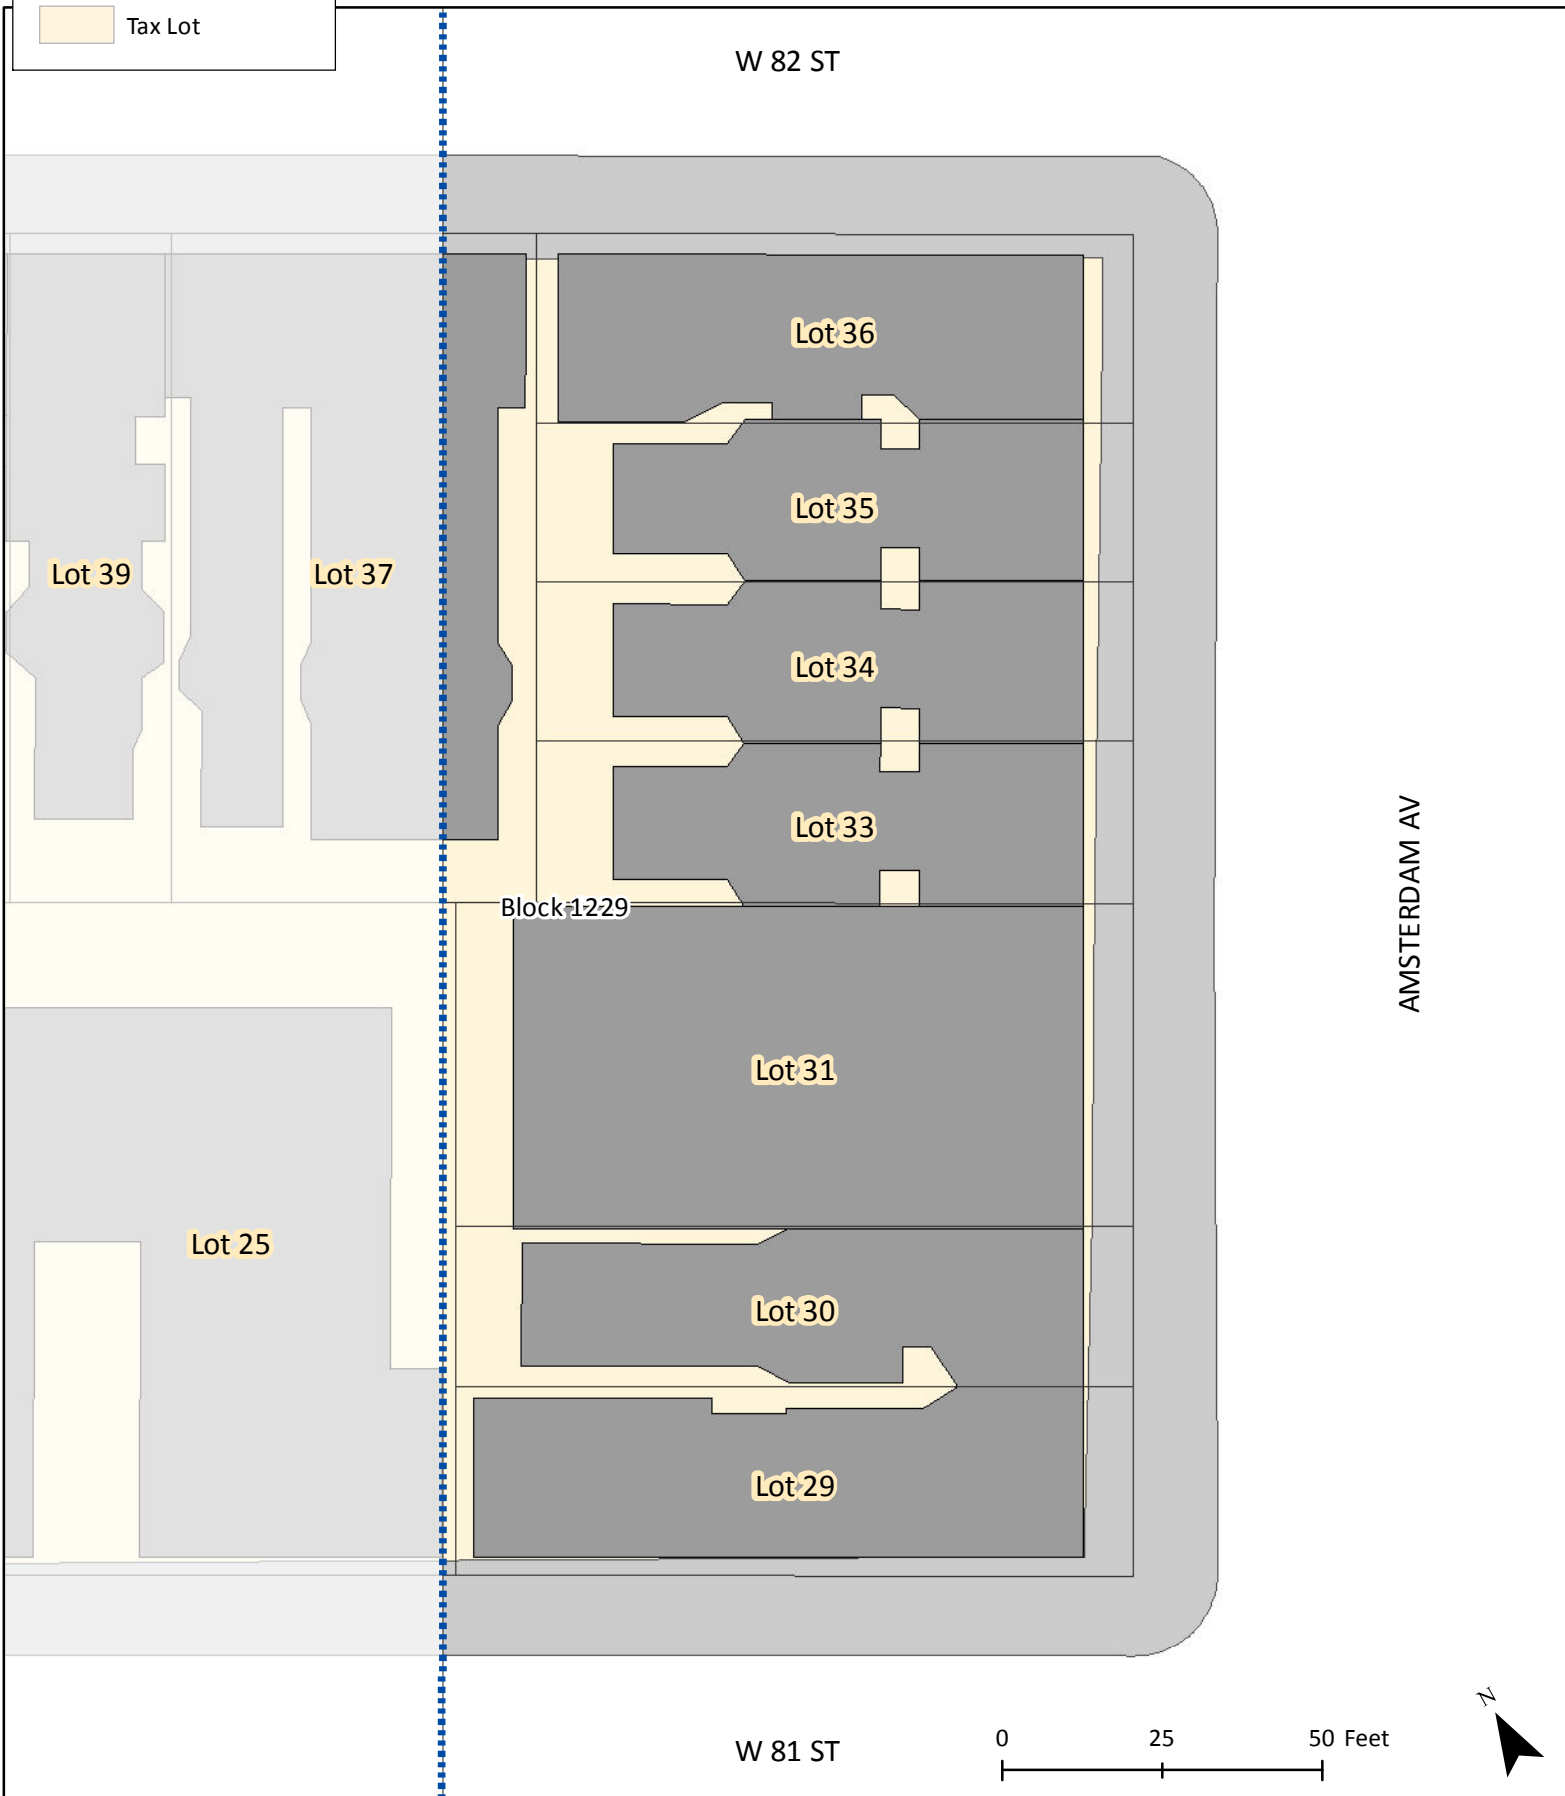

Base Map for Block Frontage Measurements

Amsterdam Ave

Map Page # 21 of 77

Legend

- EC-2 Boundary
- Building
- Sidewalk
- Tax Lot