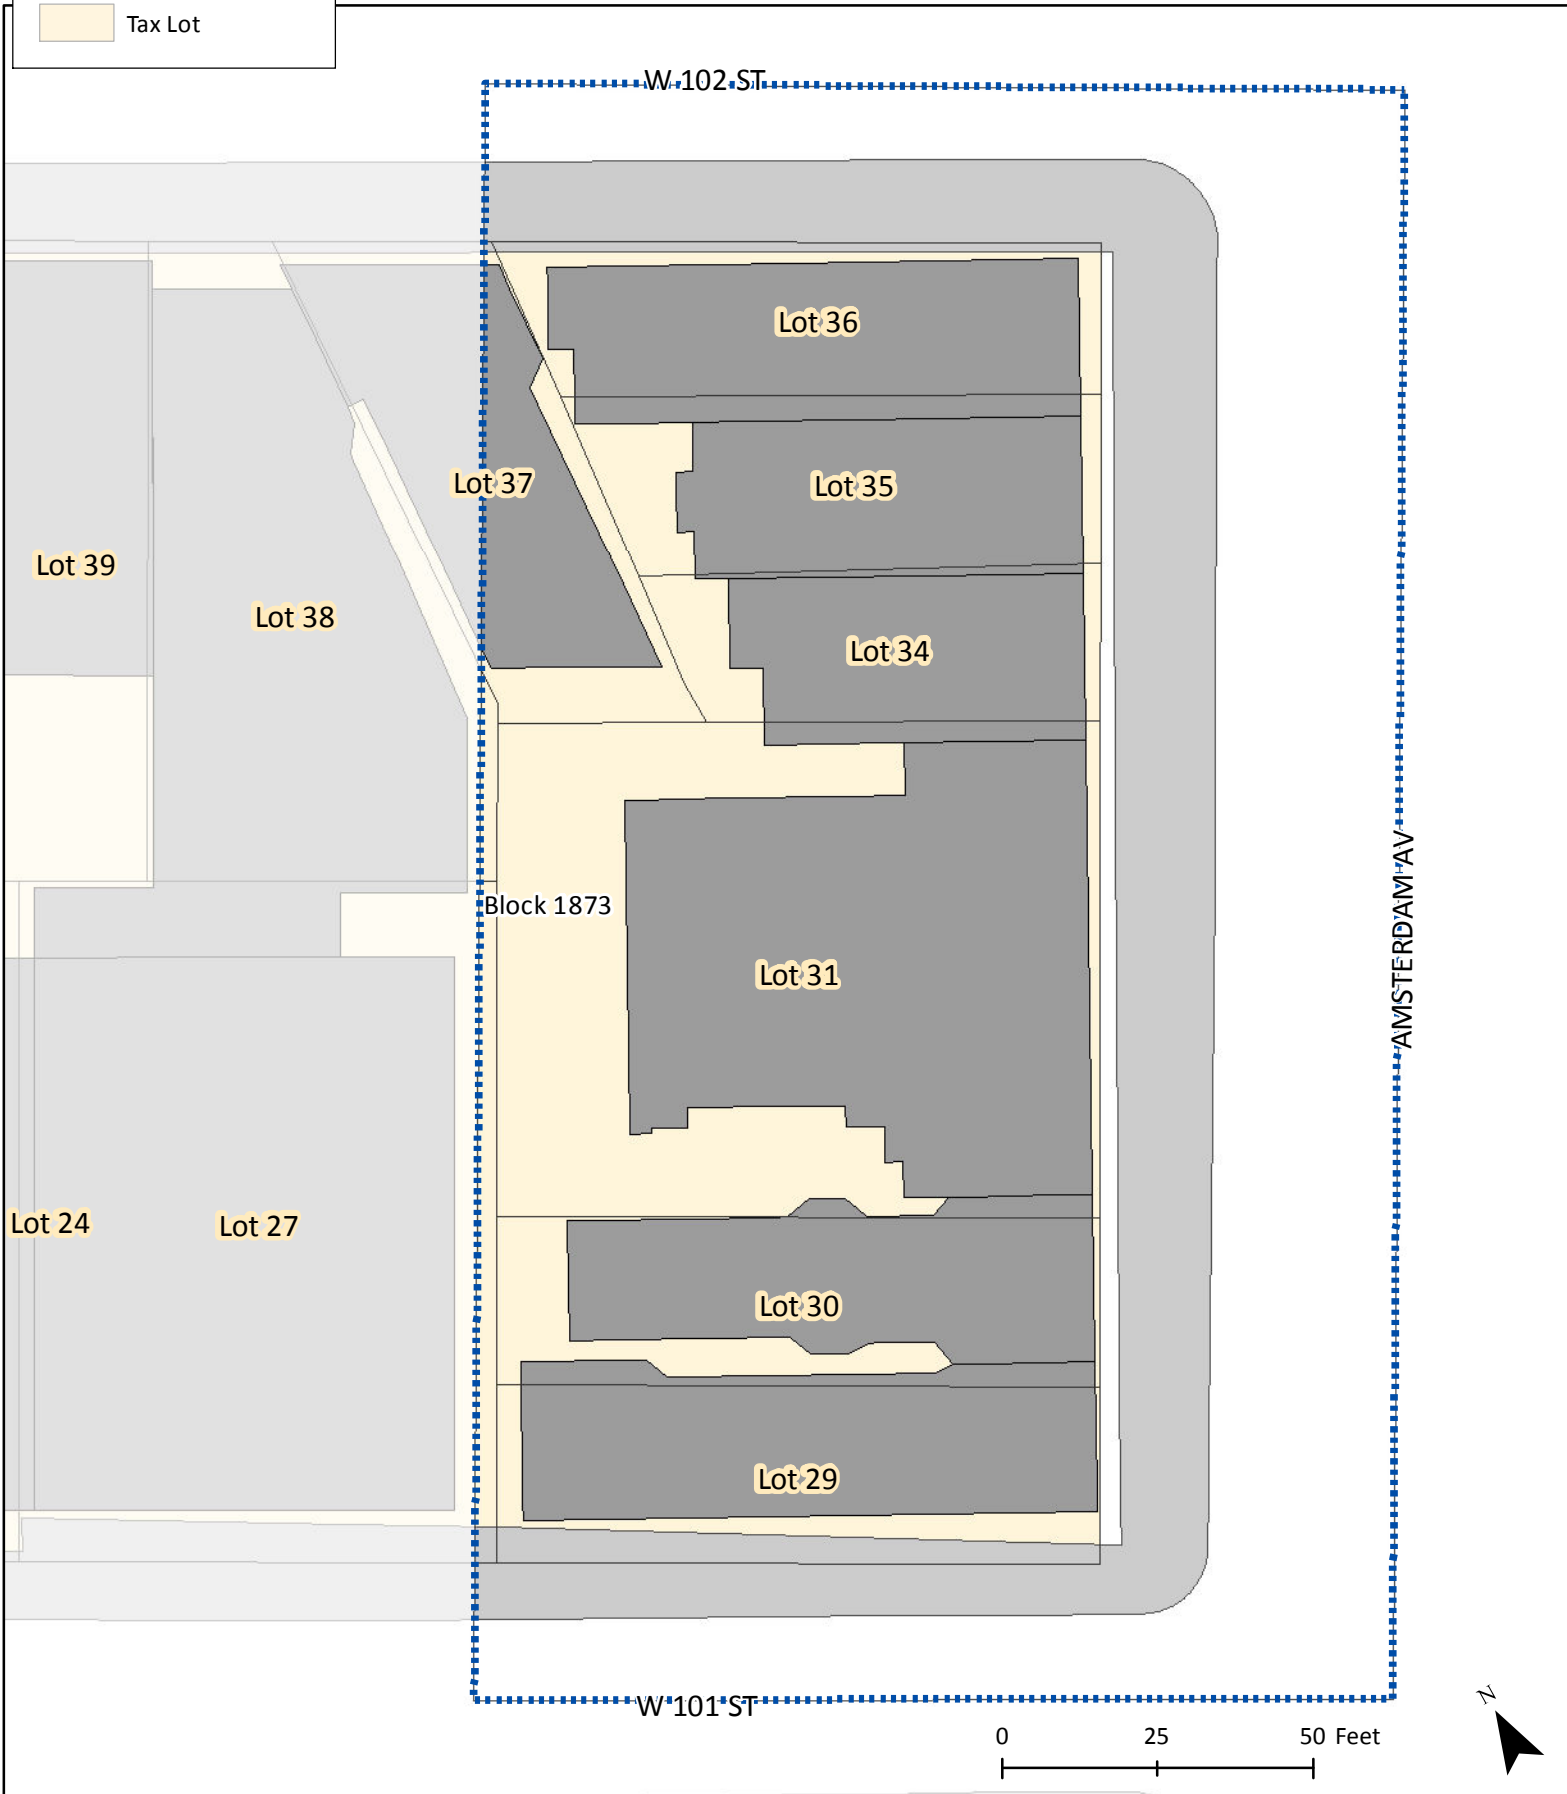

Base Map for Block Frontage Measurements

Amsterdam Ave

Map Page # 40 of 77

Legend

- EC-2 Boundary
- Building
- Sidewalk
- Tax Lot