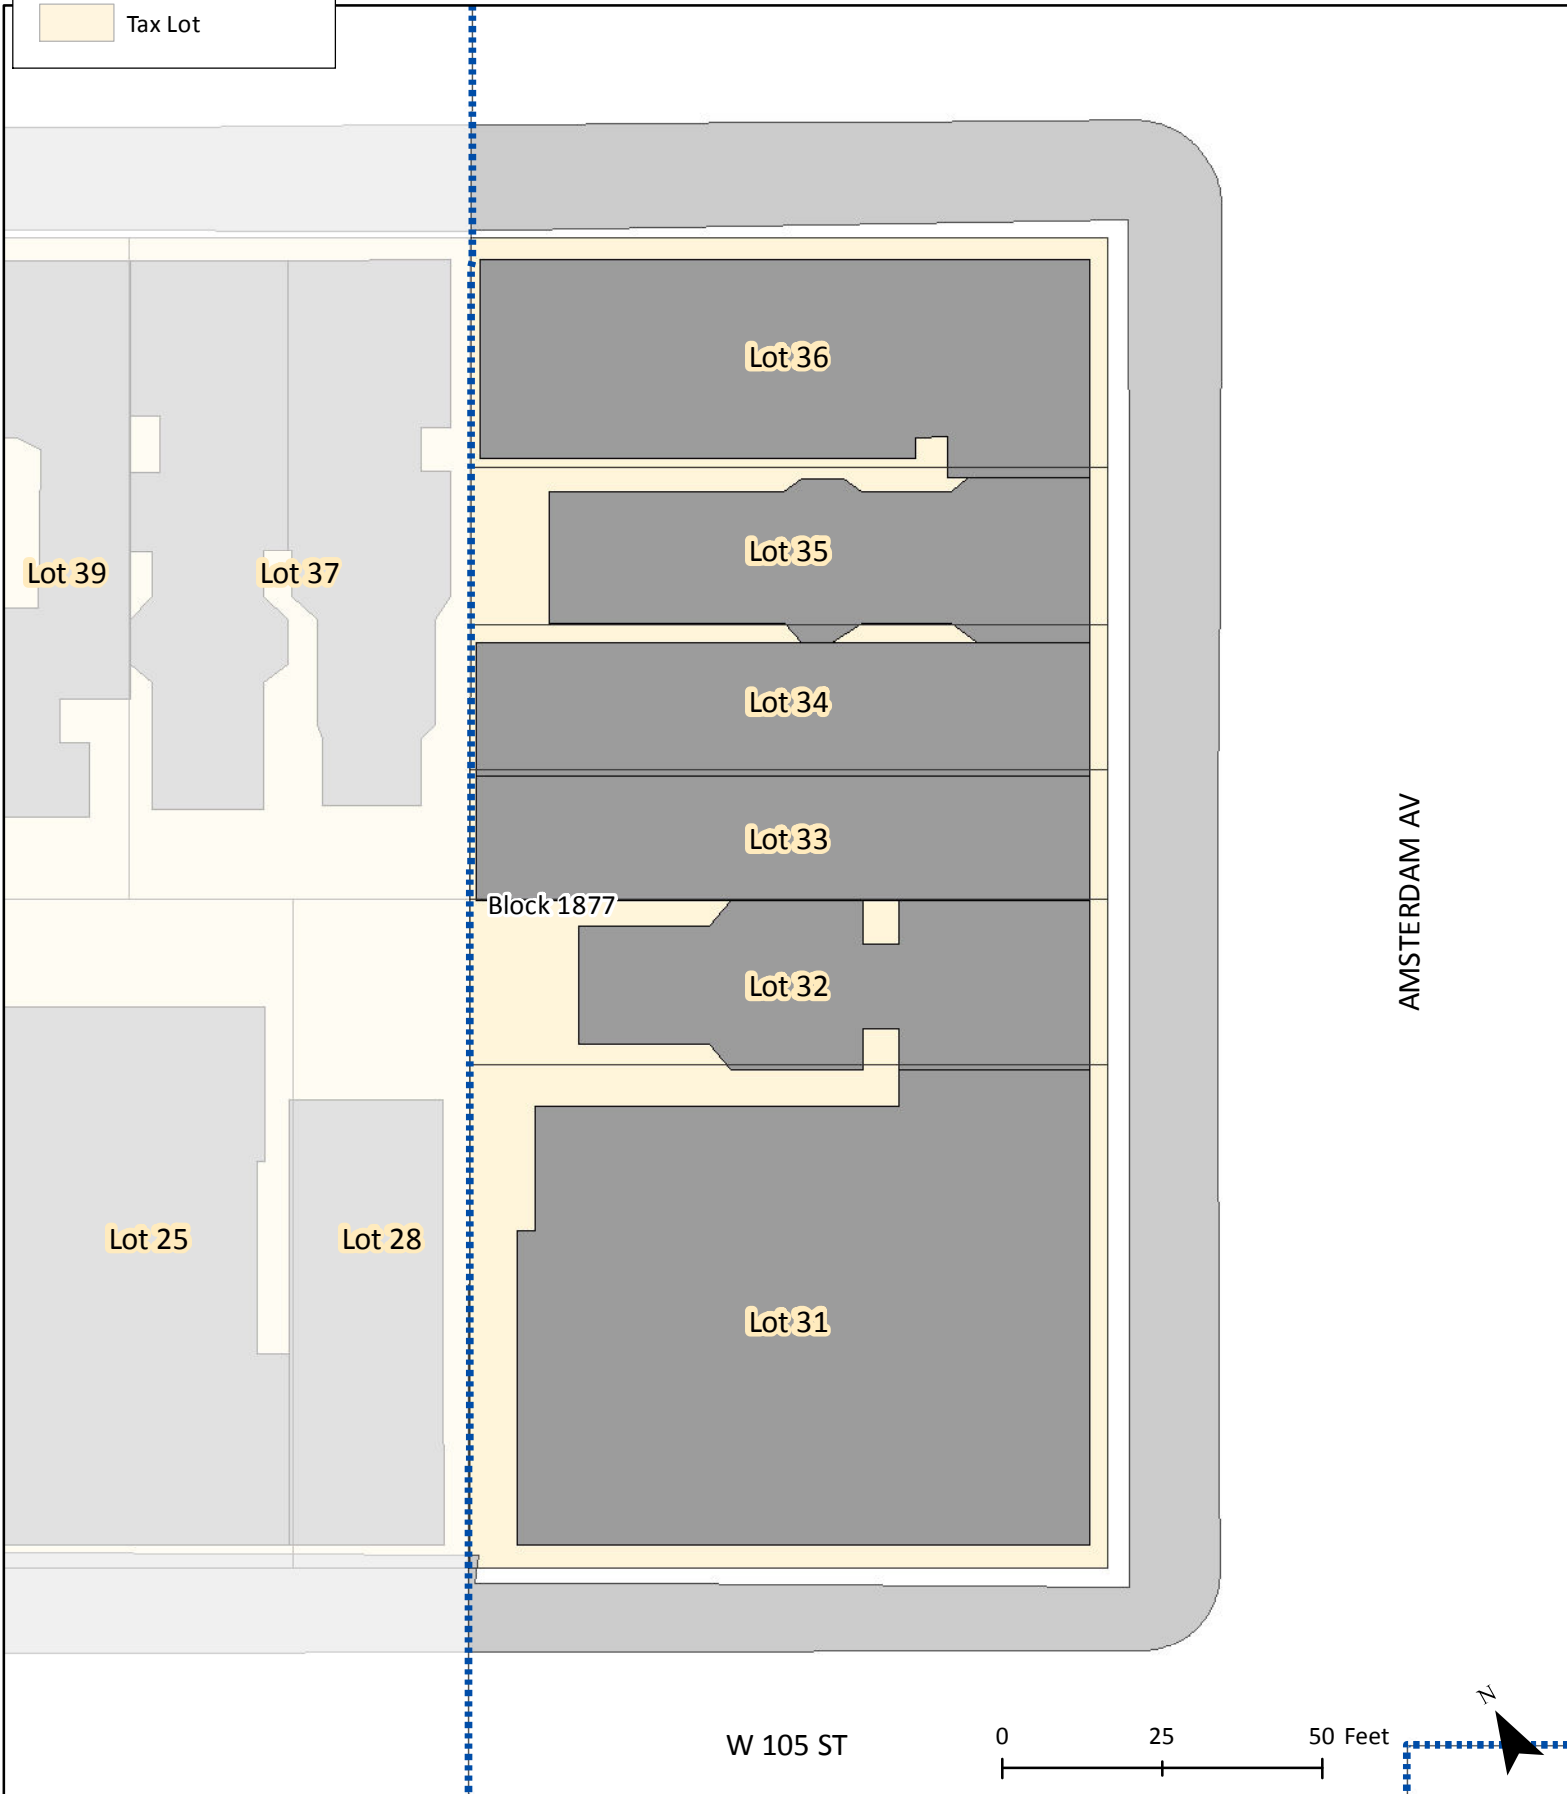

Base Map for Block Frontage Measurements

Amsterdam Ave

Map Page # 43 of 77

Legend

- EC-2 Boundary
- Building
- Sidewalk
- Tax Lot