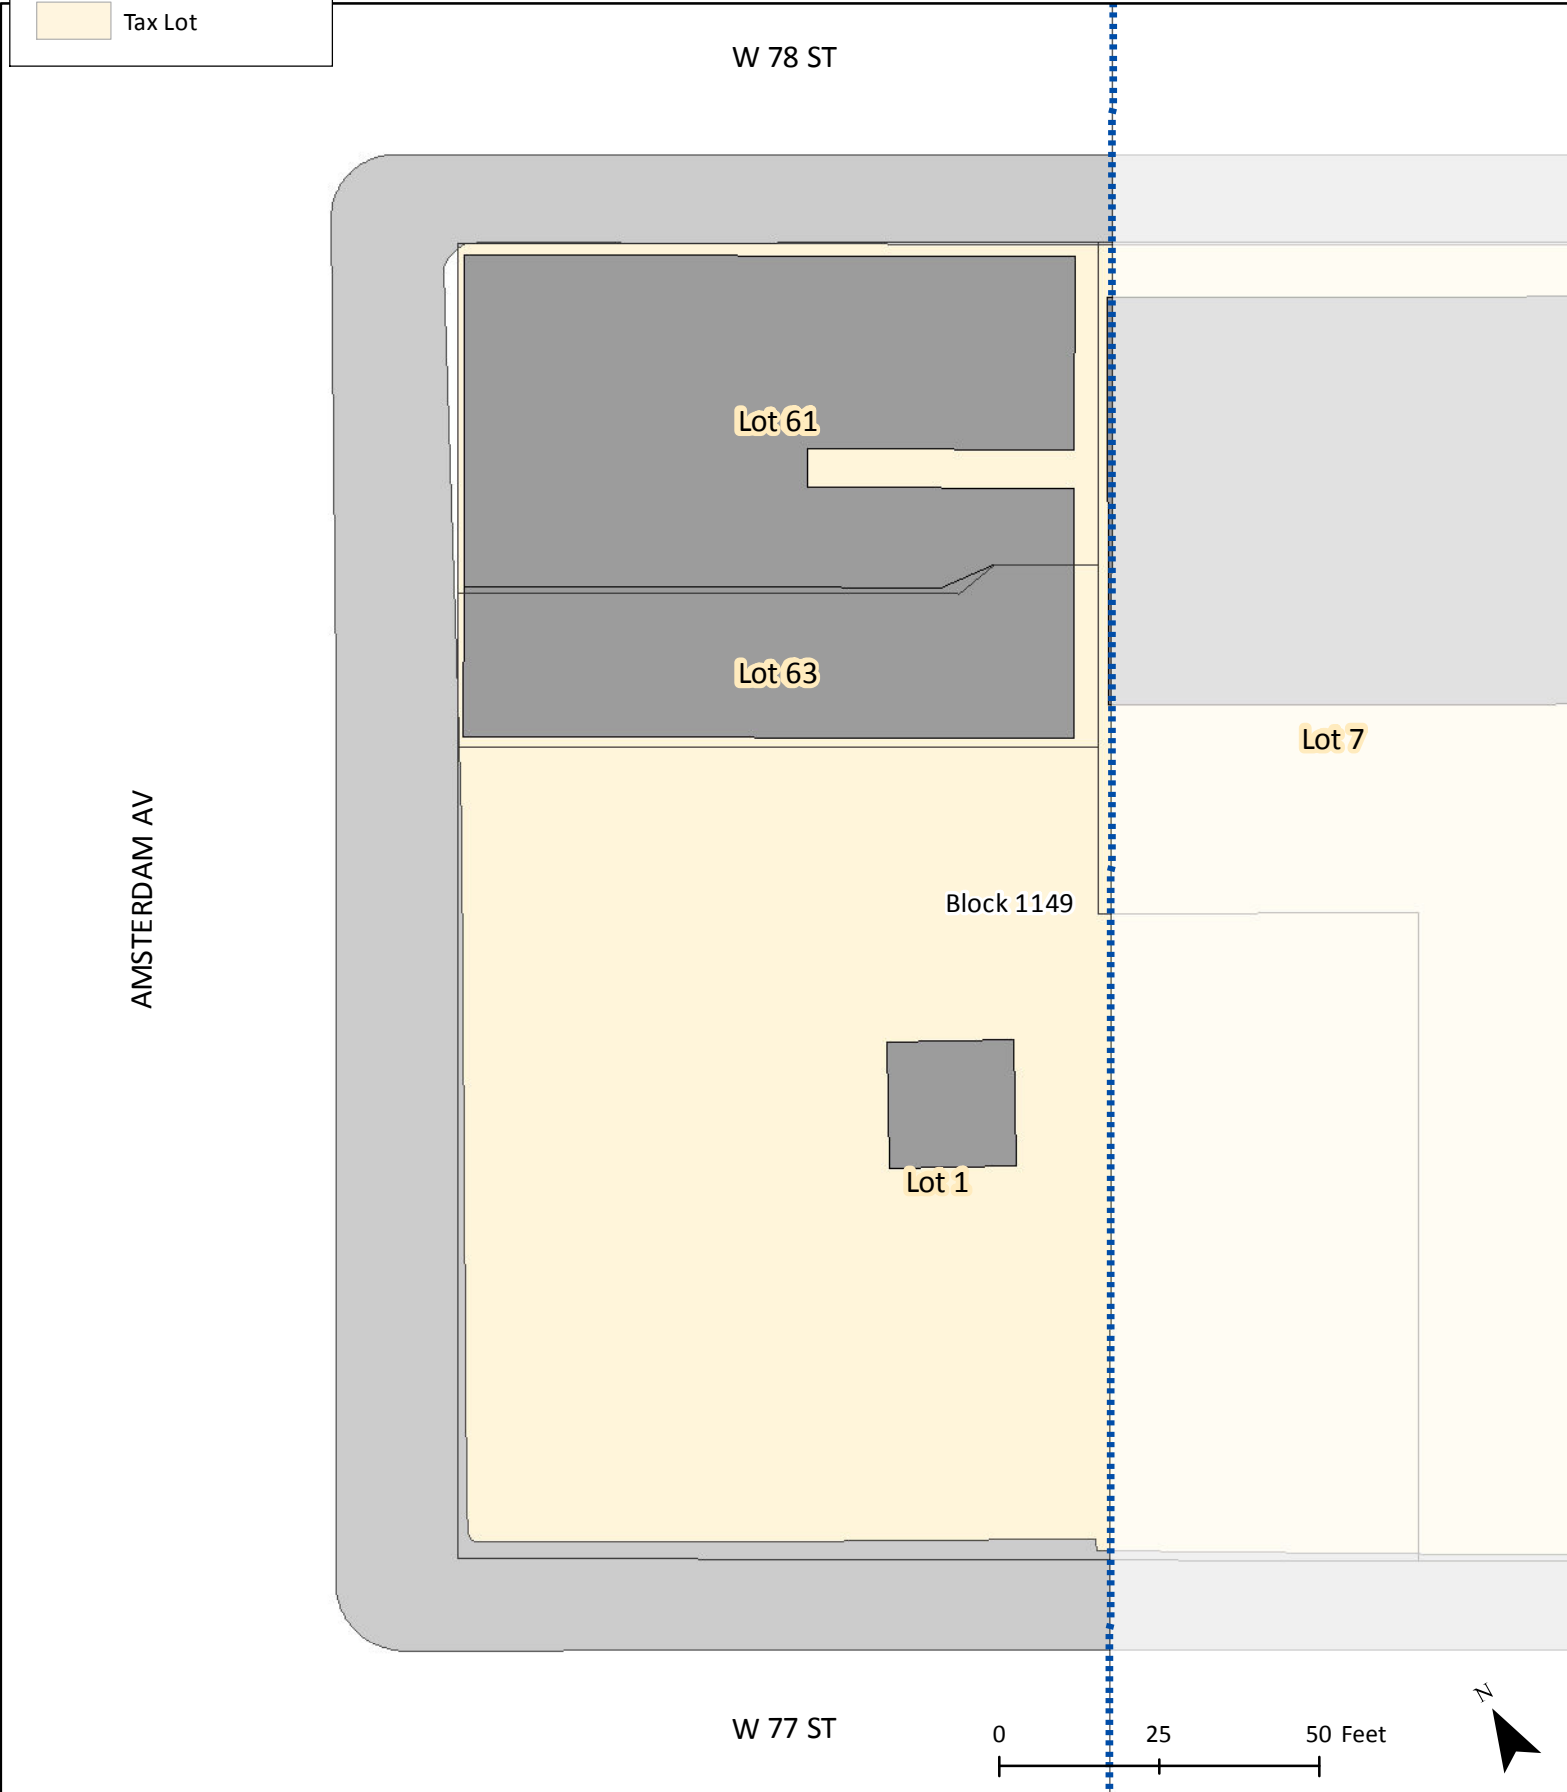

Base Map for Block Frontage Measurements

Amsterdam Ave

Map Page # 5 of 77

Legend

- EC-2 Boundary
- Building
- Sidewalk
- Tax Lot