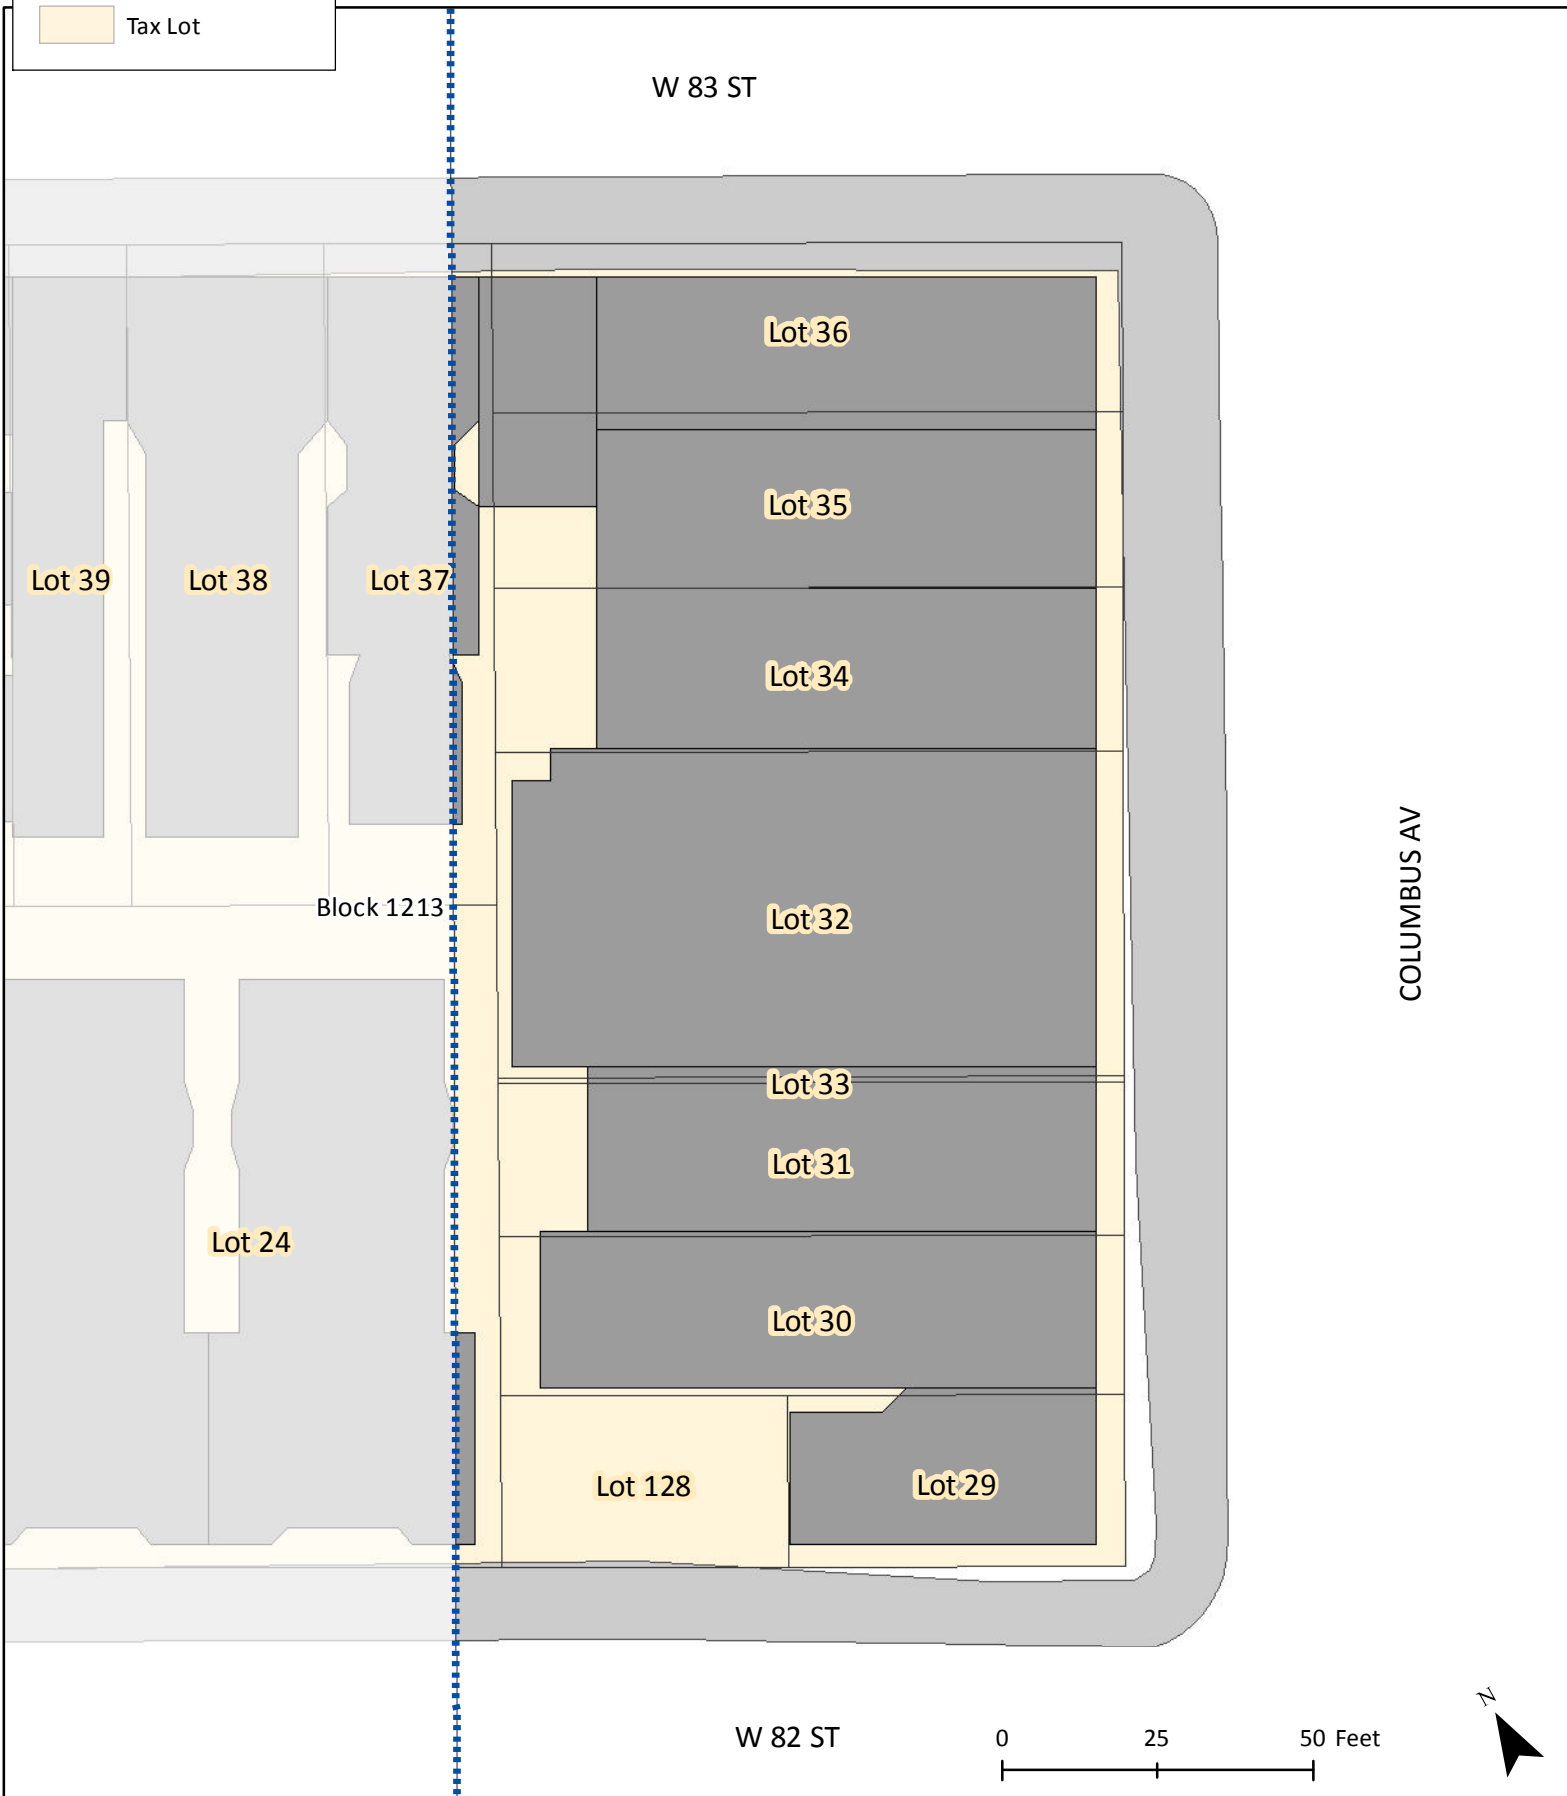

Base Map for Block Frontage Measurements

Columbus Ave

Map Page # 67 of 77

Legend

- EC-2 Boundary
- Building
- Sidewalk
- Tax Lot