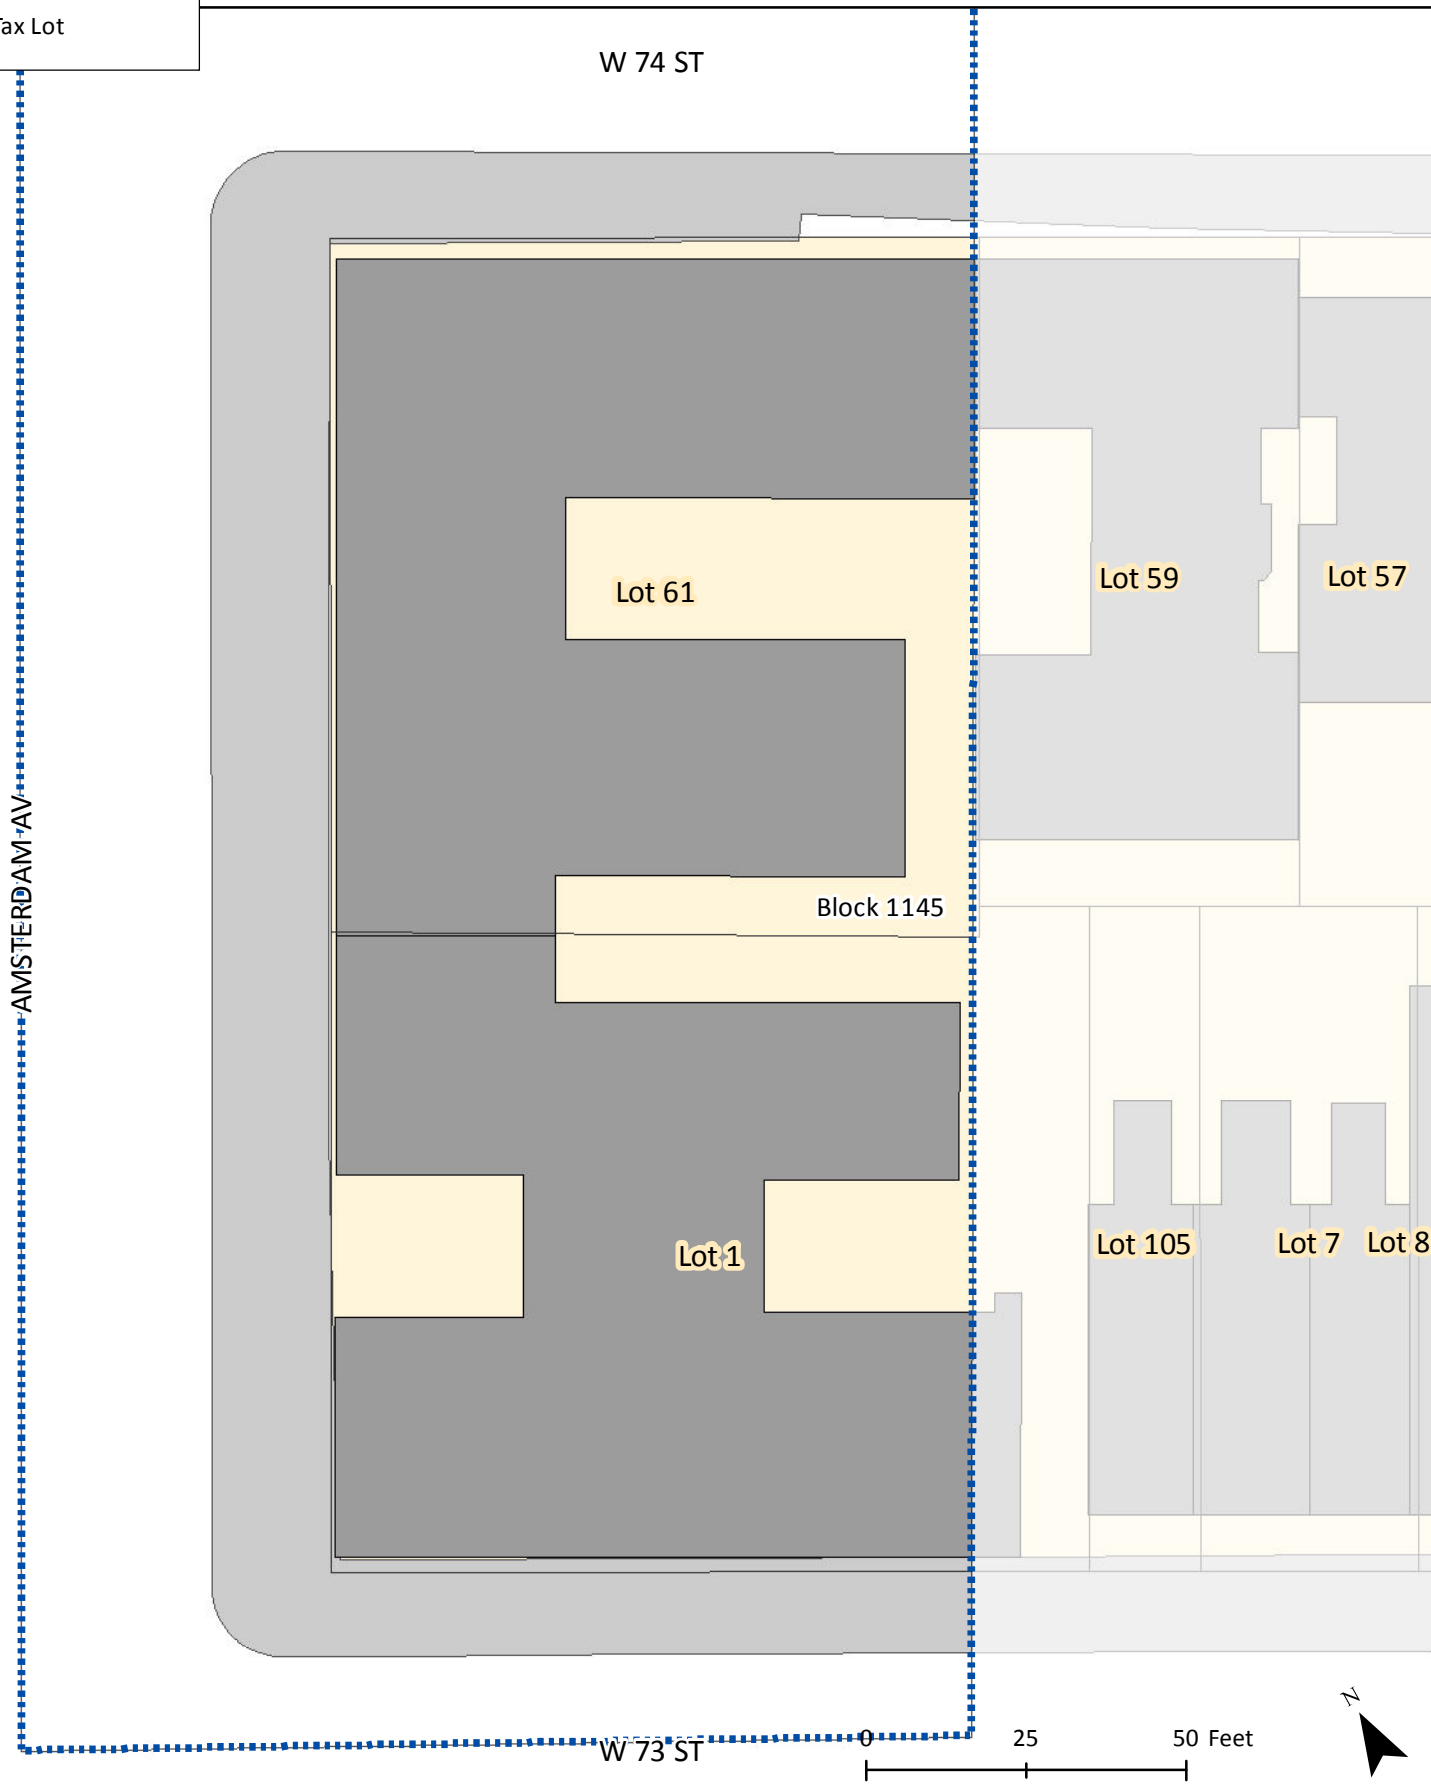

 Page number where the base map for your block can be found and printed to complete this portion of the application.

Hudson River

Base Map for Block Frontage Measurements

Amsterdam Ave

Map Page # 1 of 77

Legend

-  EC-2 Boundary
-  Building
-  Sidewalk
-  Tax Lot

Base Map for Block Frontage Measurements

Amsterdam Ave

Map Page # 2 of 77

Legend

-  EC-2 Boundary
-  Building
-  Sidewalk
-  Tax Lot

AMSTERDAM AV

W 75 ST

W 74 ST

0 25 50 Feet

Base Map for Block Frontage Measurements

Amsterdam Ave

Map Page # 3 of 77

Legend

-  EC-2 Boundary
-  Building
-  Sidewalk
-  Tax Lot

Base Map for Block Frontage Measurements