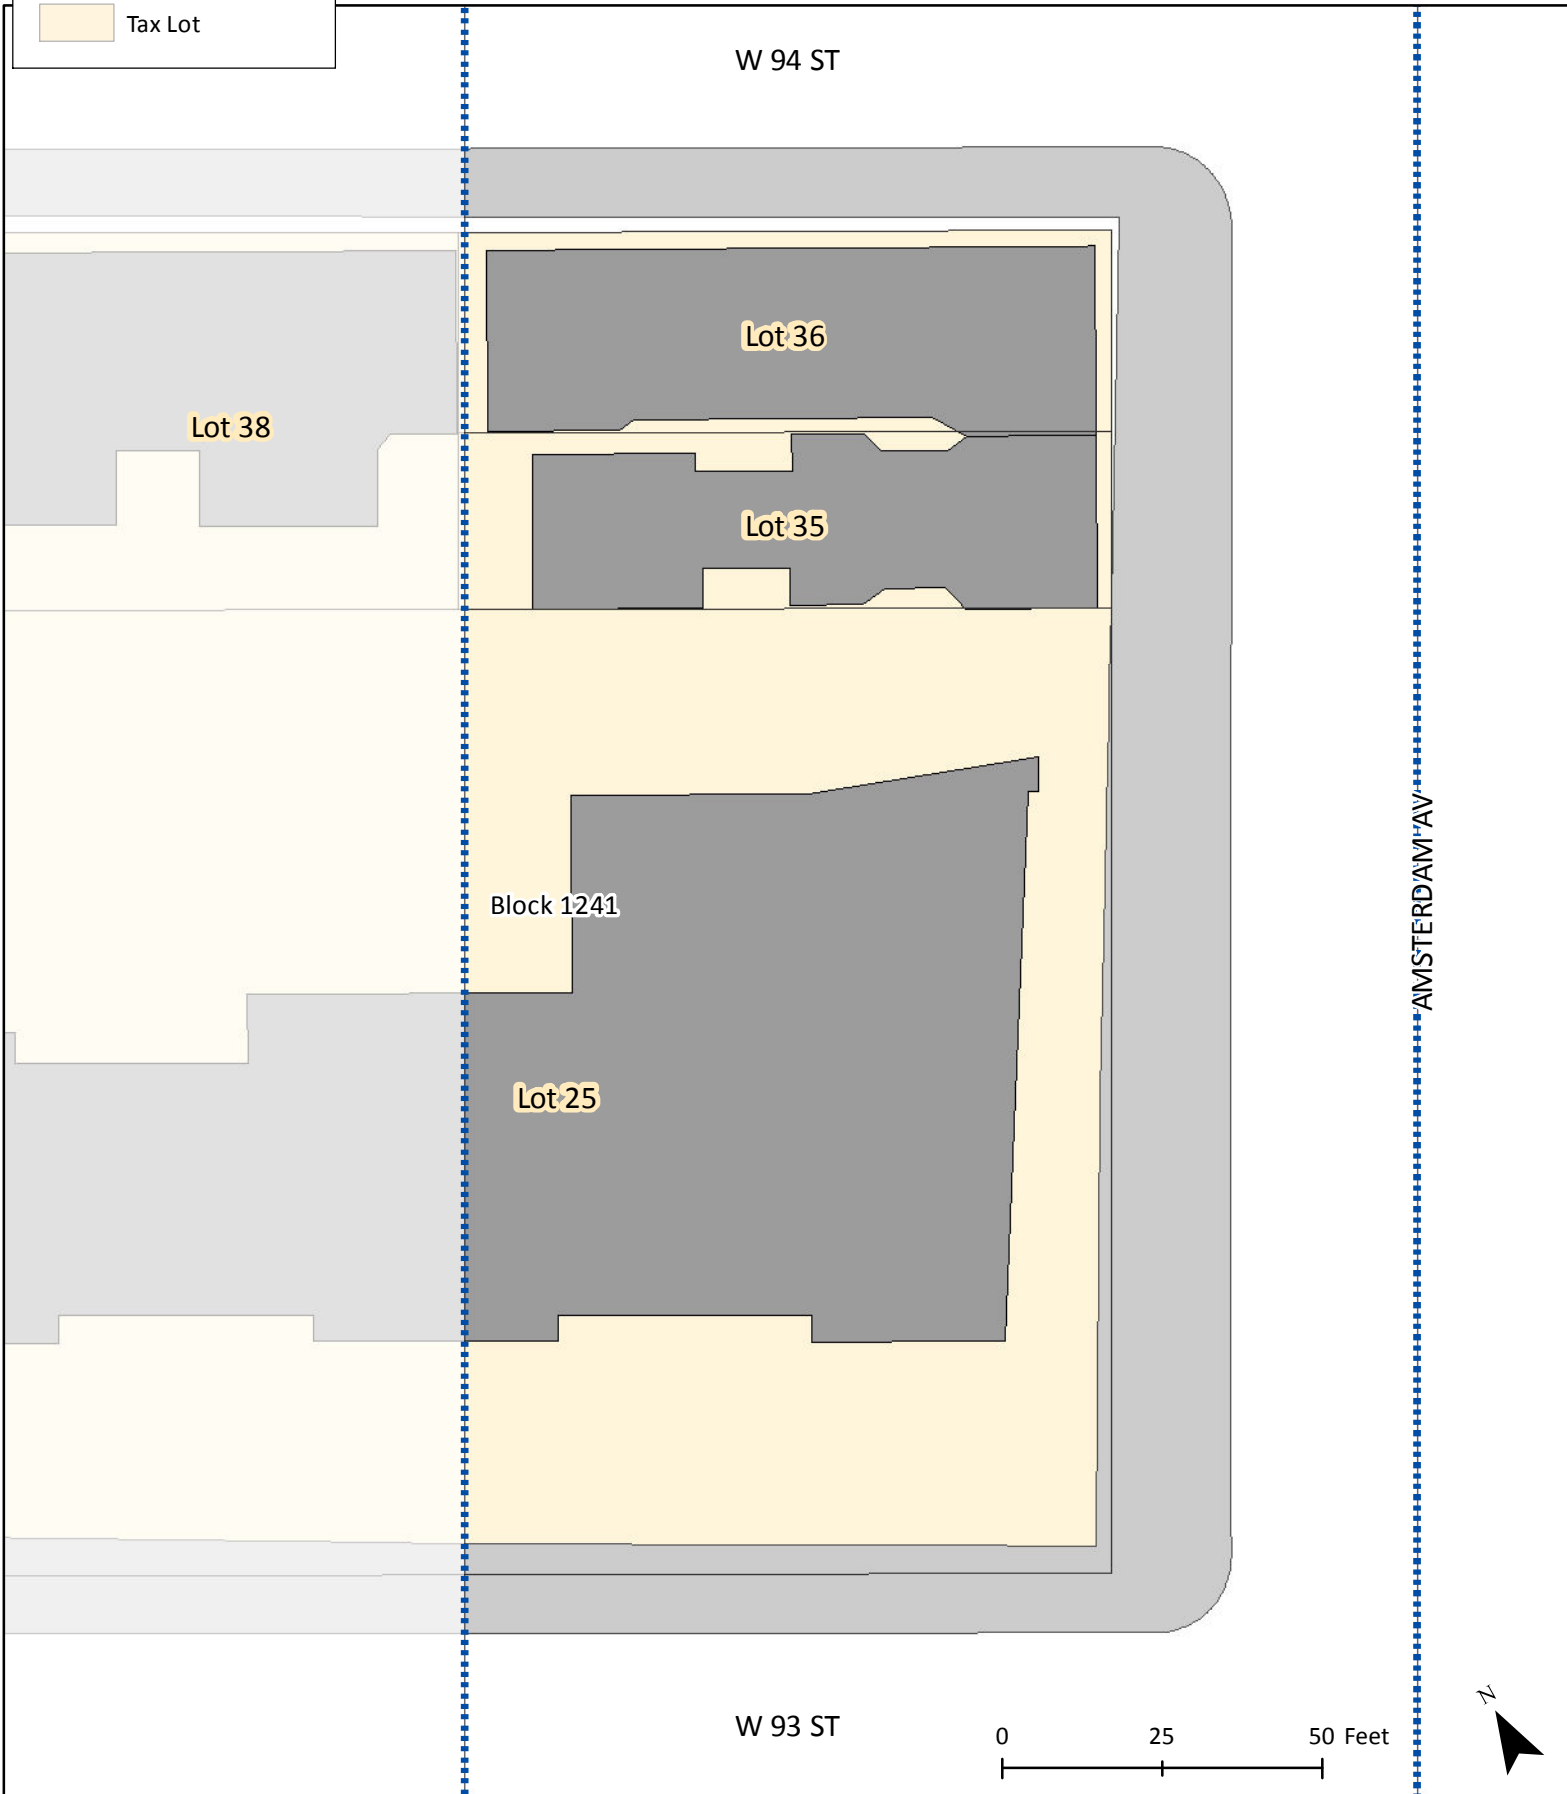

Base Map for Block Frontage Measurements

Amsterdam Ave

Map Page # 33 of 77

Legend

- EC-2 Boundary
- Building
- Sidewalk
- Tax Lot