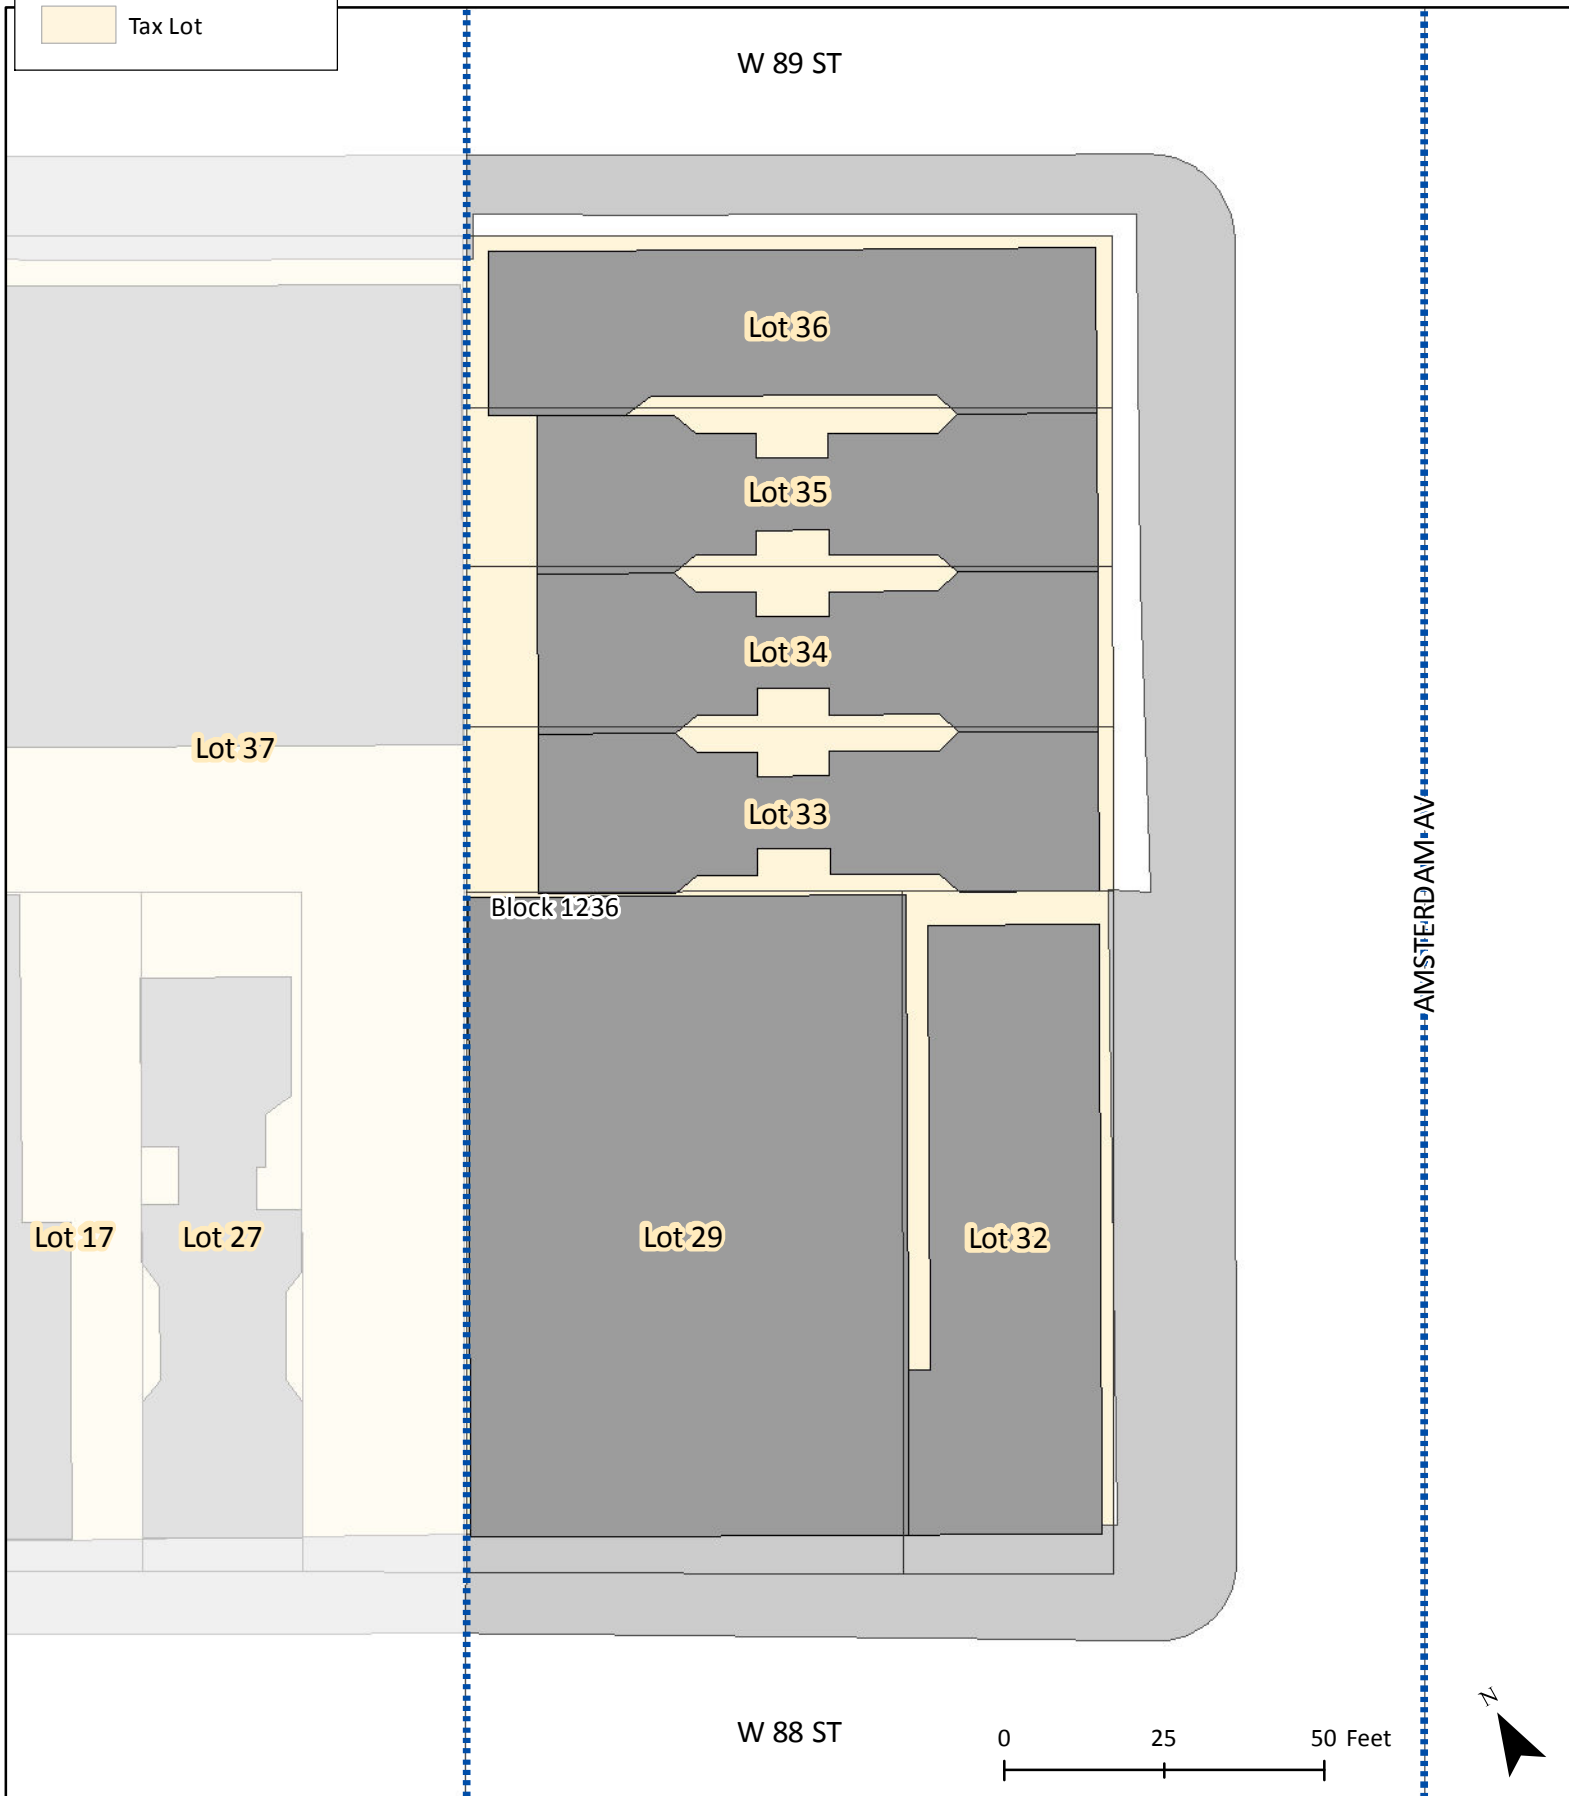

Base Map for Block Frontage Measurements

Amsterdam Ave

Map Page # 28 of 77

Legend

- EC-2 Boundary
- Building
- Sidewalk
- Tax Lot