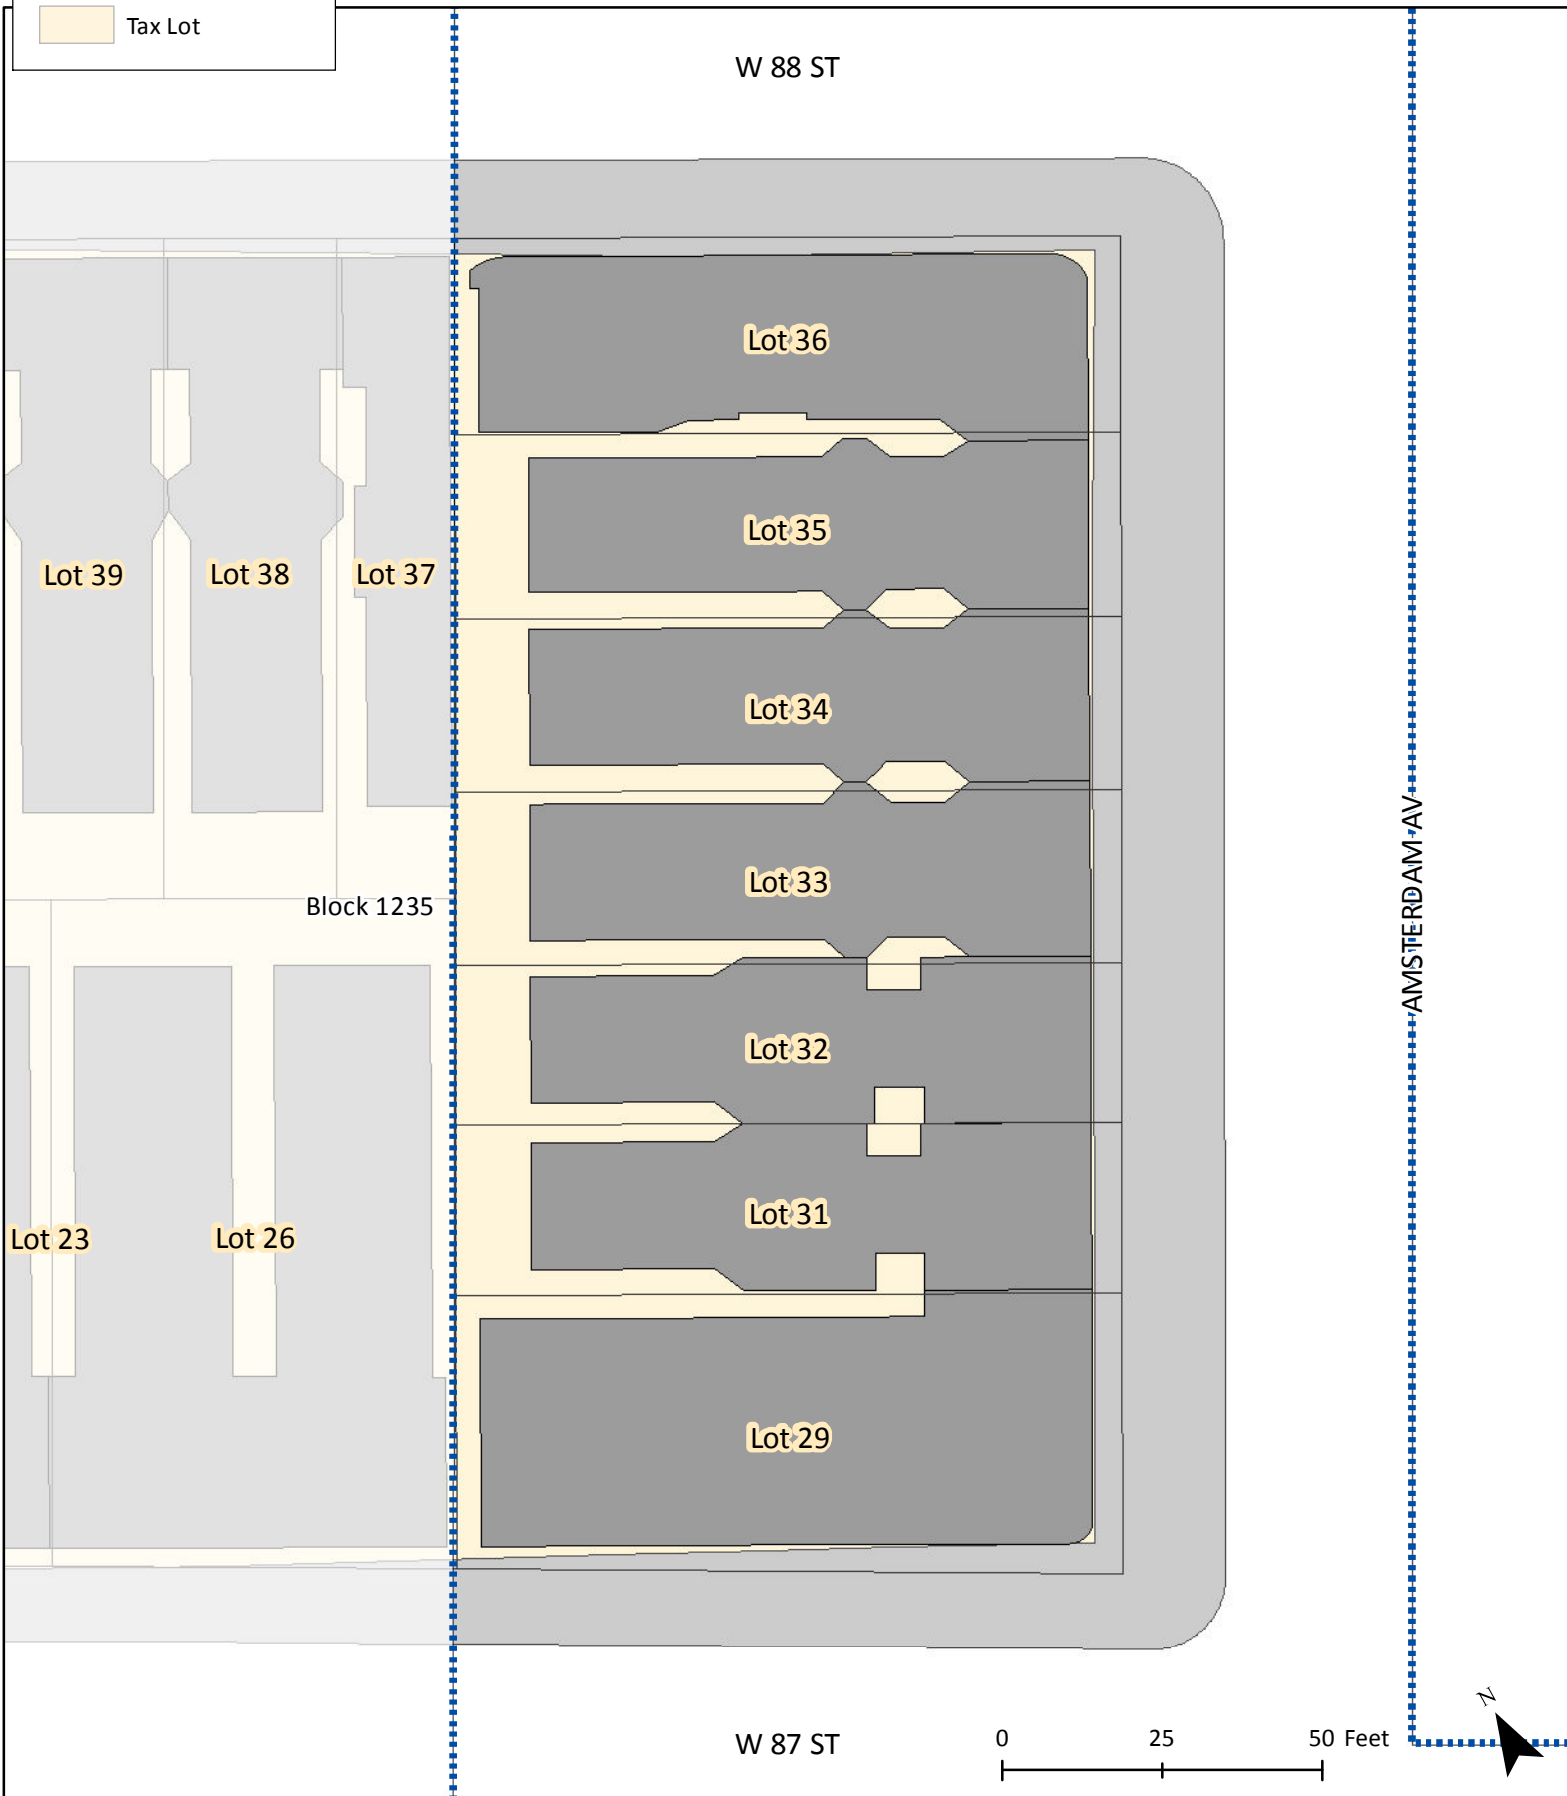

Base Map for Block Frontage Measurements

Amsterdam Ave

Map Page # 27 of 77

Legend

- EC-2 Boundary
- Building
- Sidewalk
- Tax Lot