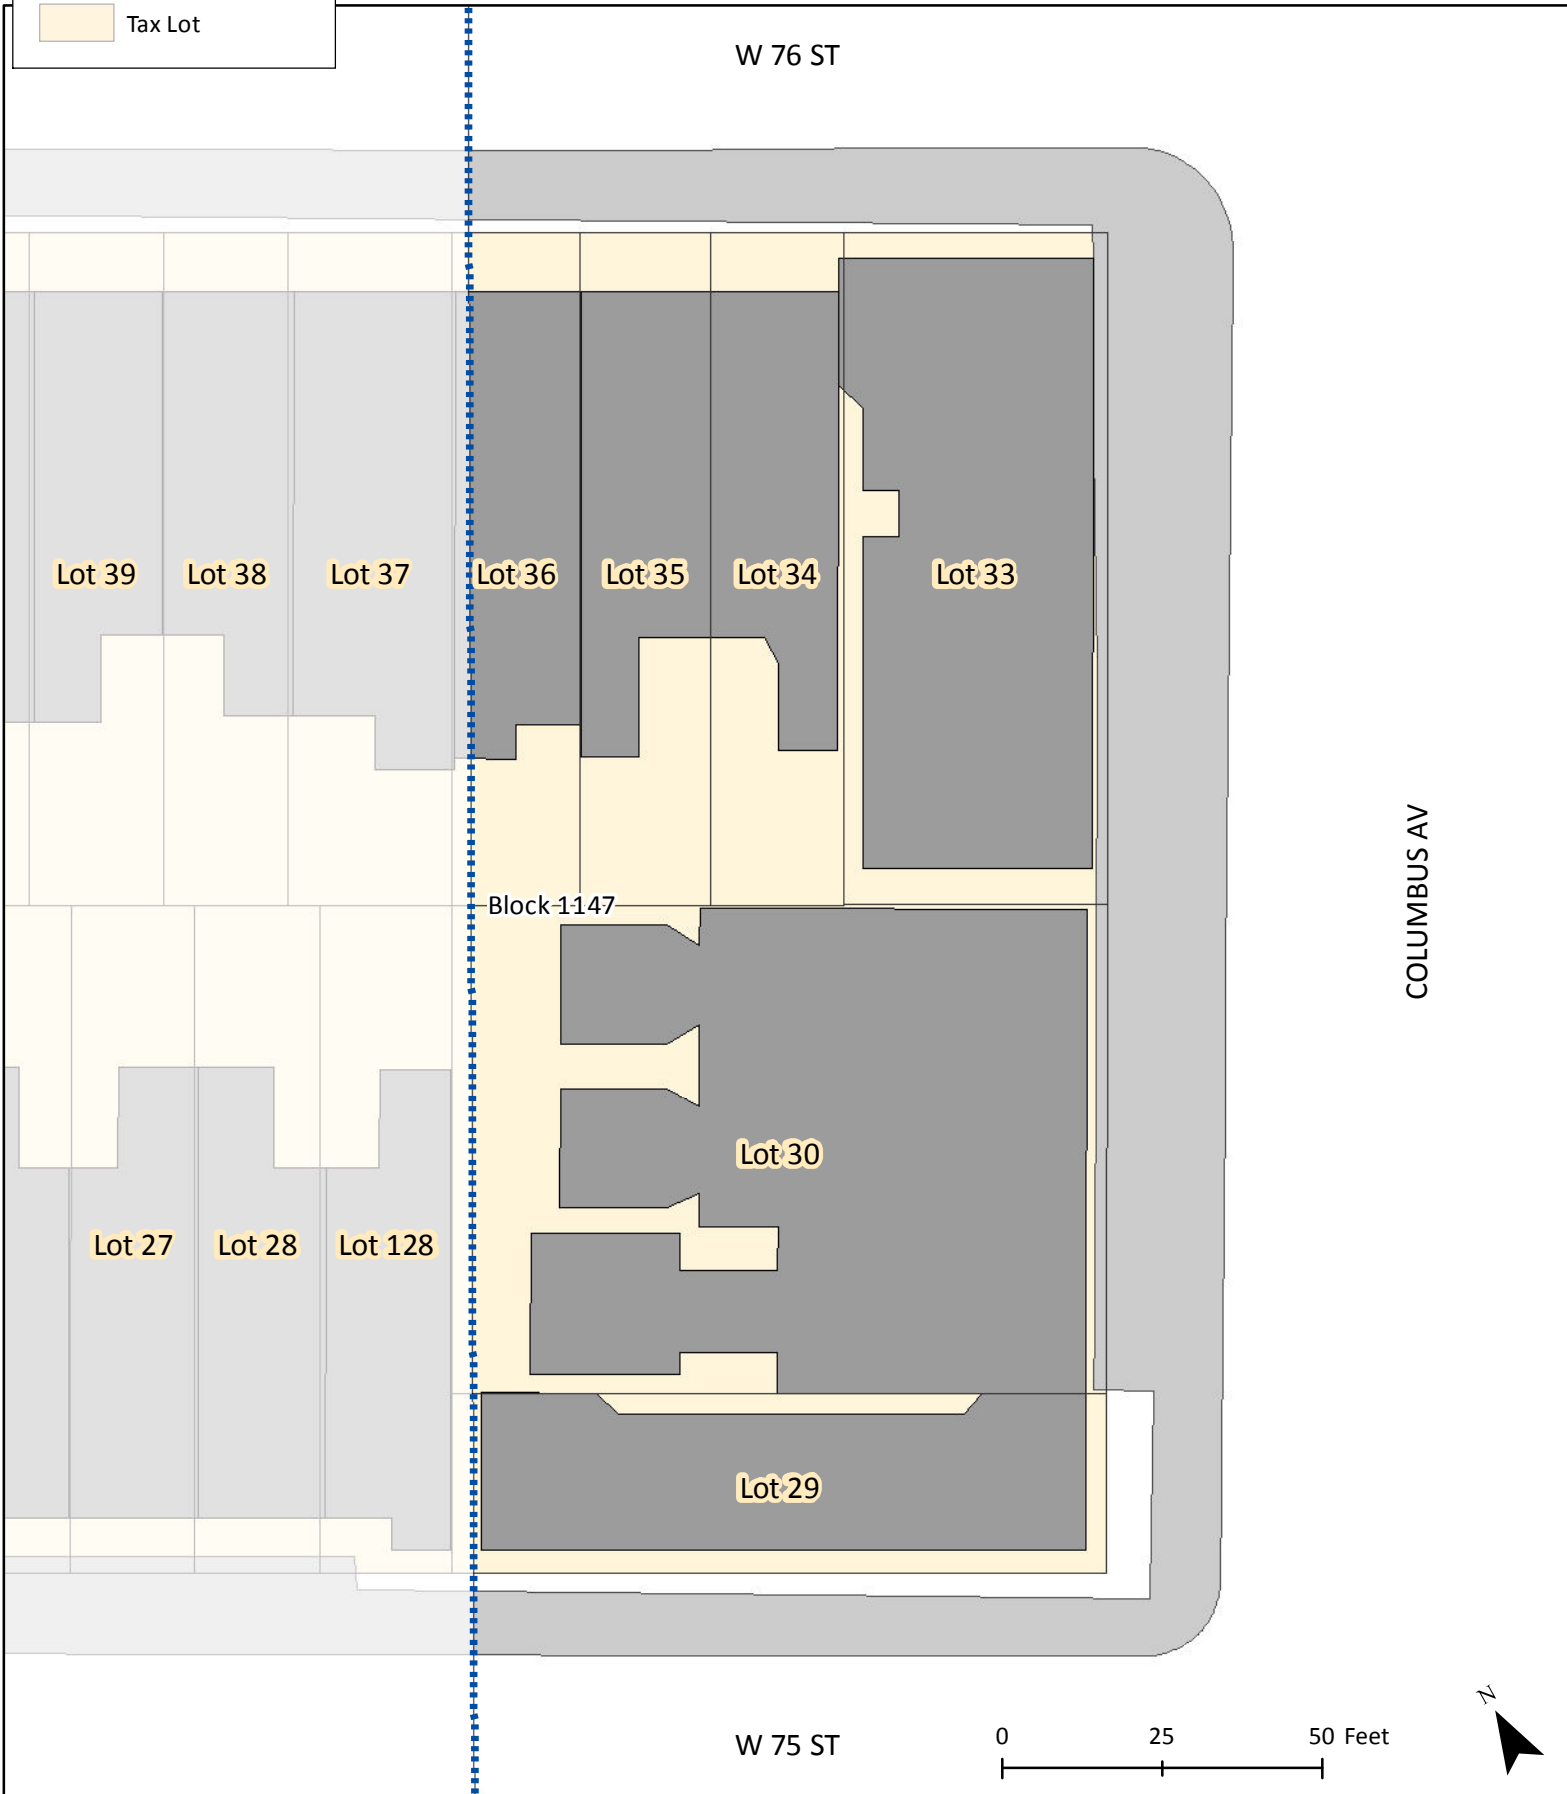

Base Map for Block Frontage Measurements

Columbus Ave

Map Page # 60 of 77

Legend

- EC-2 Boundary
- Building
- Sidewalk
- Tax Lot