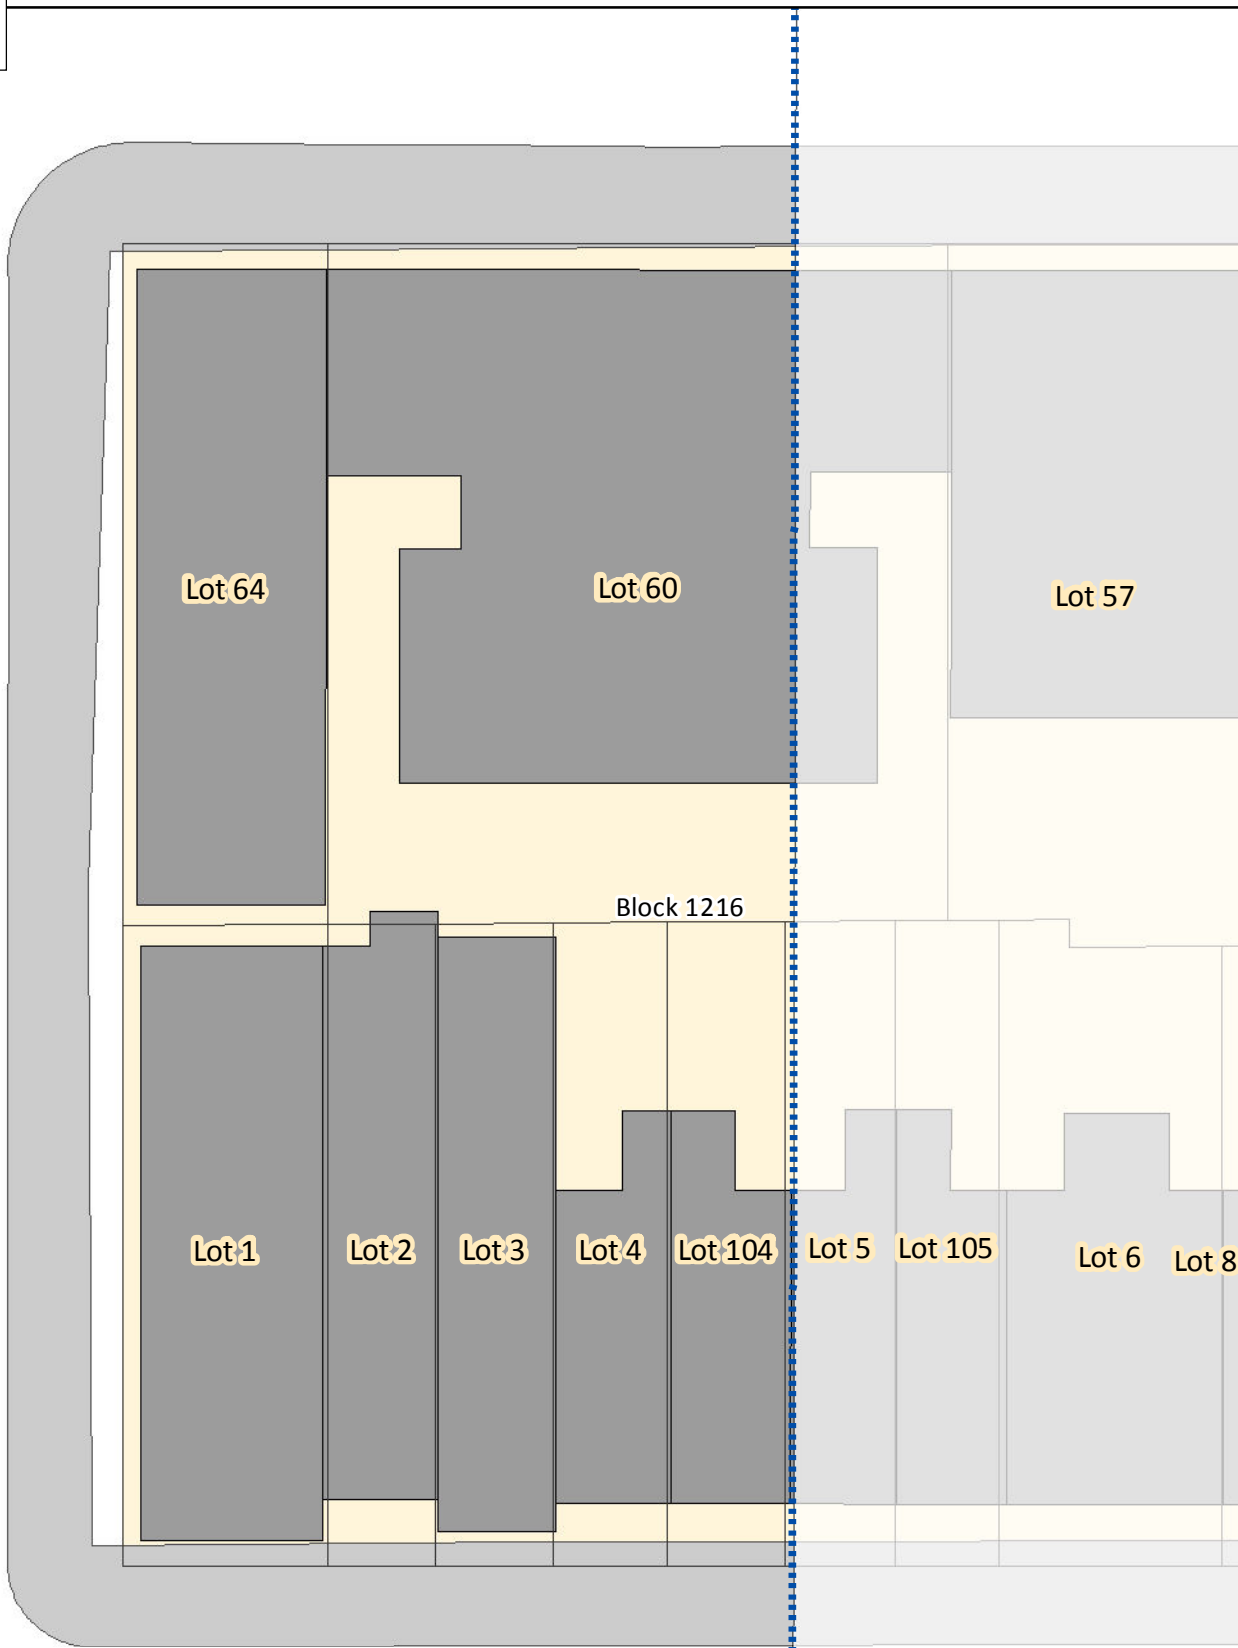

Lot 56

Lot 1

W 84 ST

Base Map for Block Frontage Measurements

Amsterdam Ave

Map Page # 13 of 77

Legend

-  EC-2 Boundary
-  Building
-  Sidewalk
-  Tax Lot

AMSTERDAM AV

W 85 ST

0 25 50 Feet

Base Map for Block Frontage Measurements

Amsterdam Ave

Map Page # 14 of 77

Legend

-  EC-2 Boundary
-  Building
-  Sidewalk
-  Tax Lot