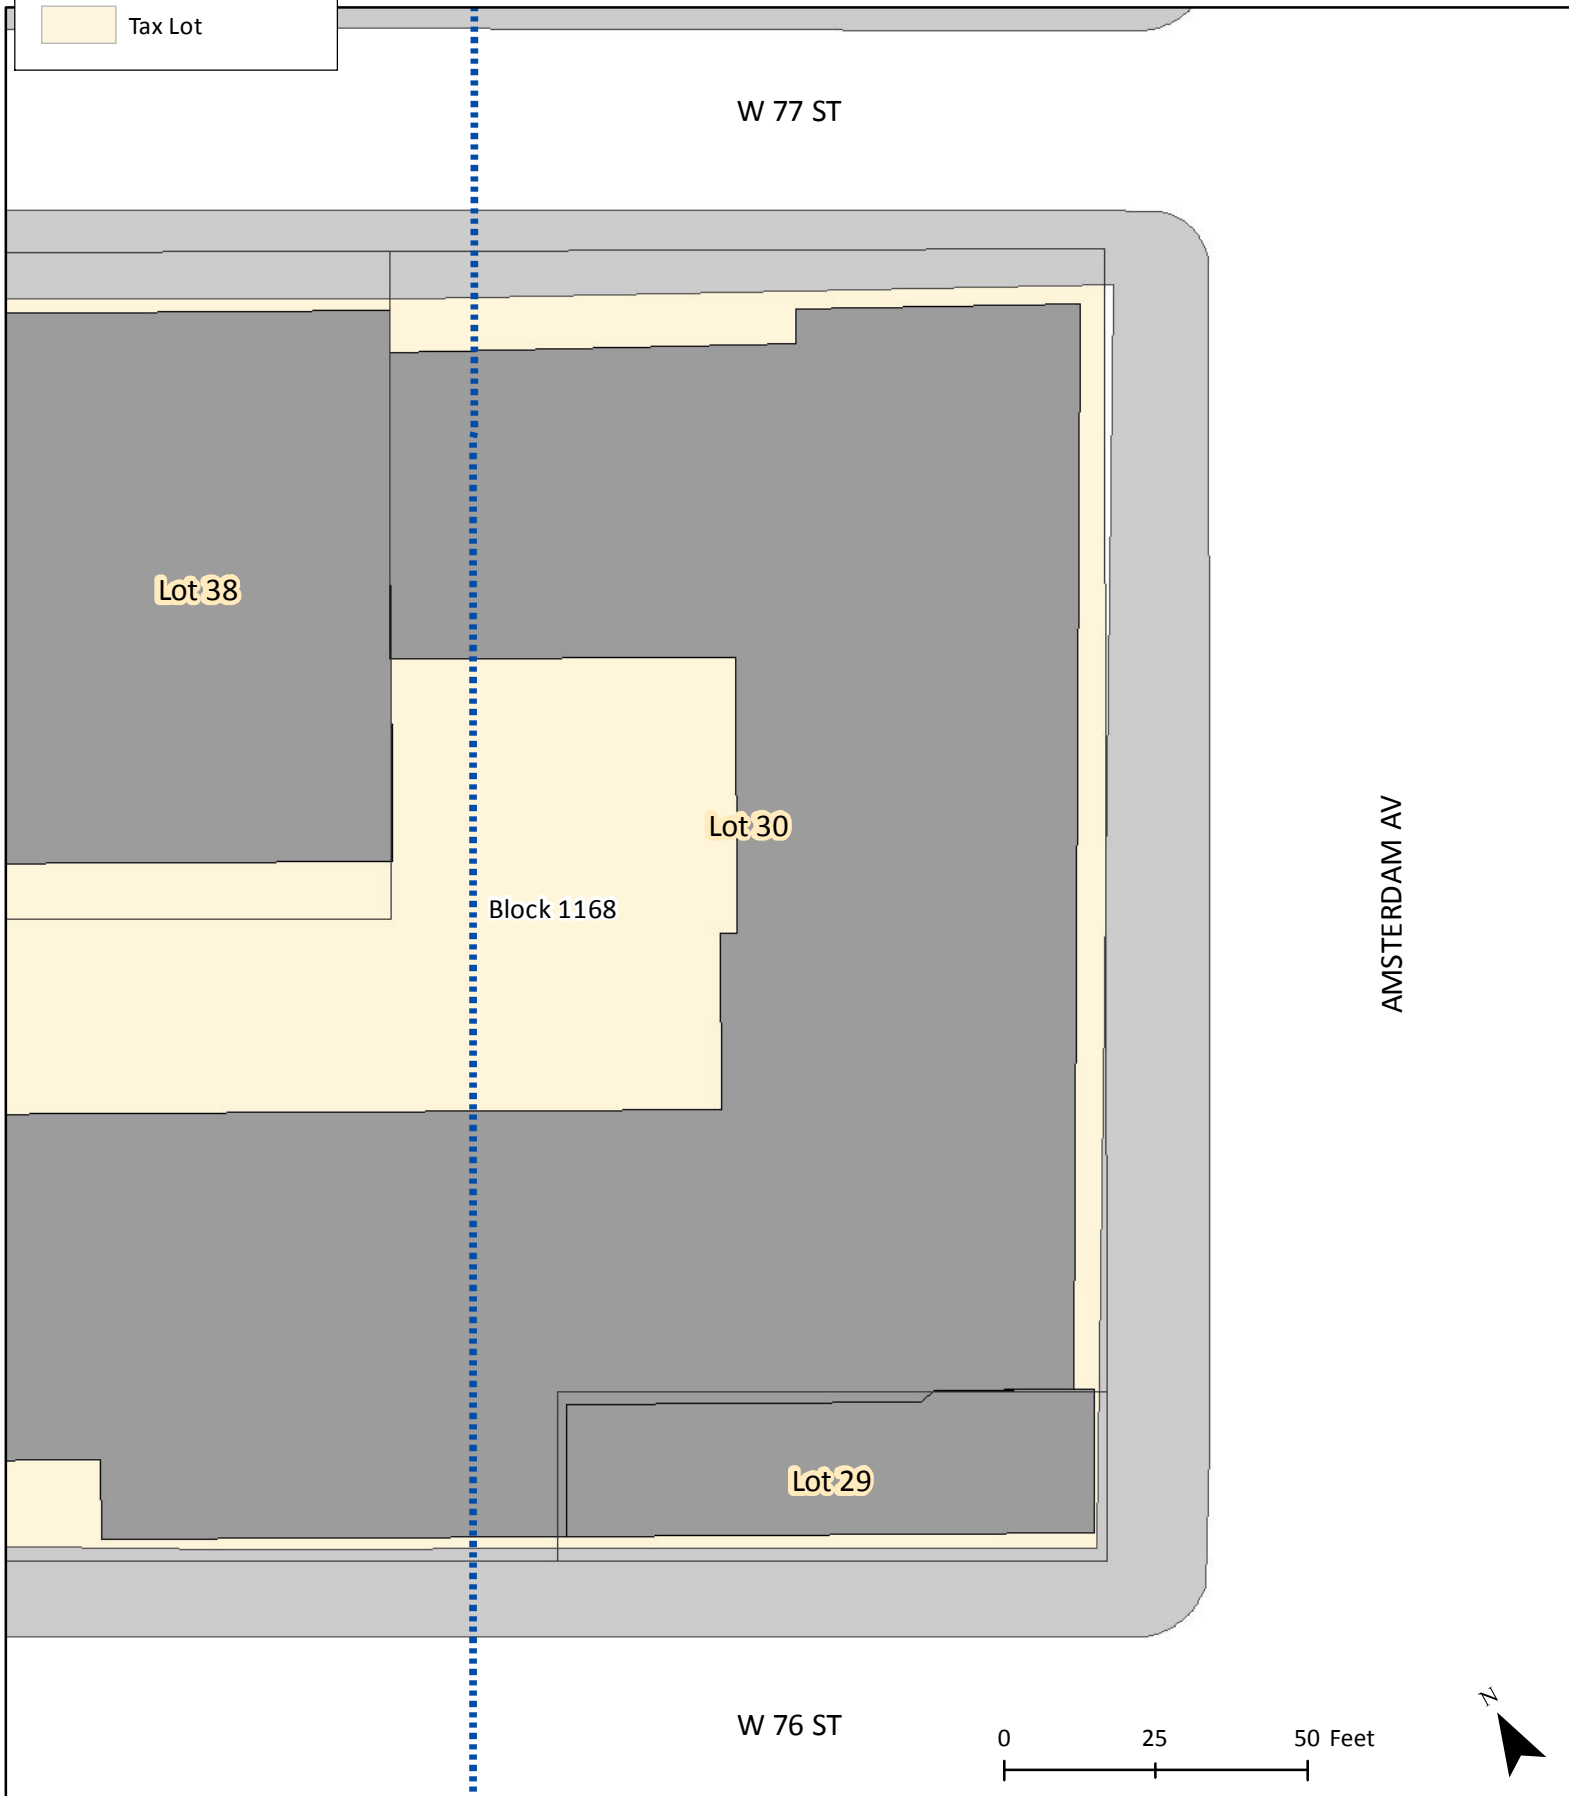

Base Map for Block Frontage Measurements

Amsterdam Ave

Map Page # 16 of 77

Legend

- EC-2 Boundary
- Building
- Sidewalk
- Tax Lot