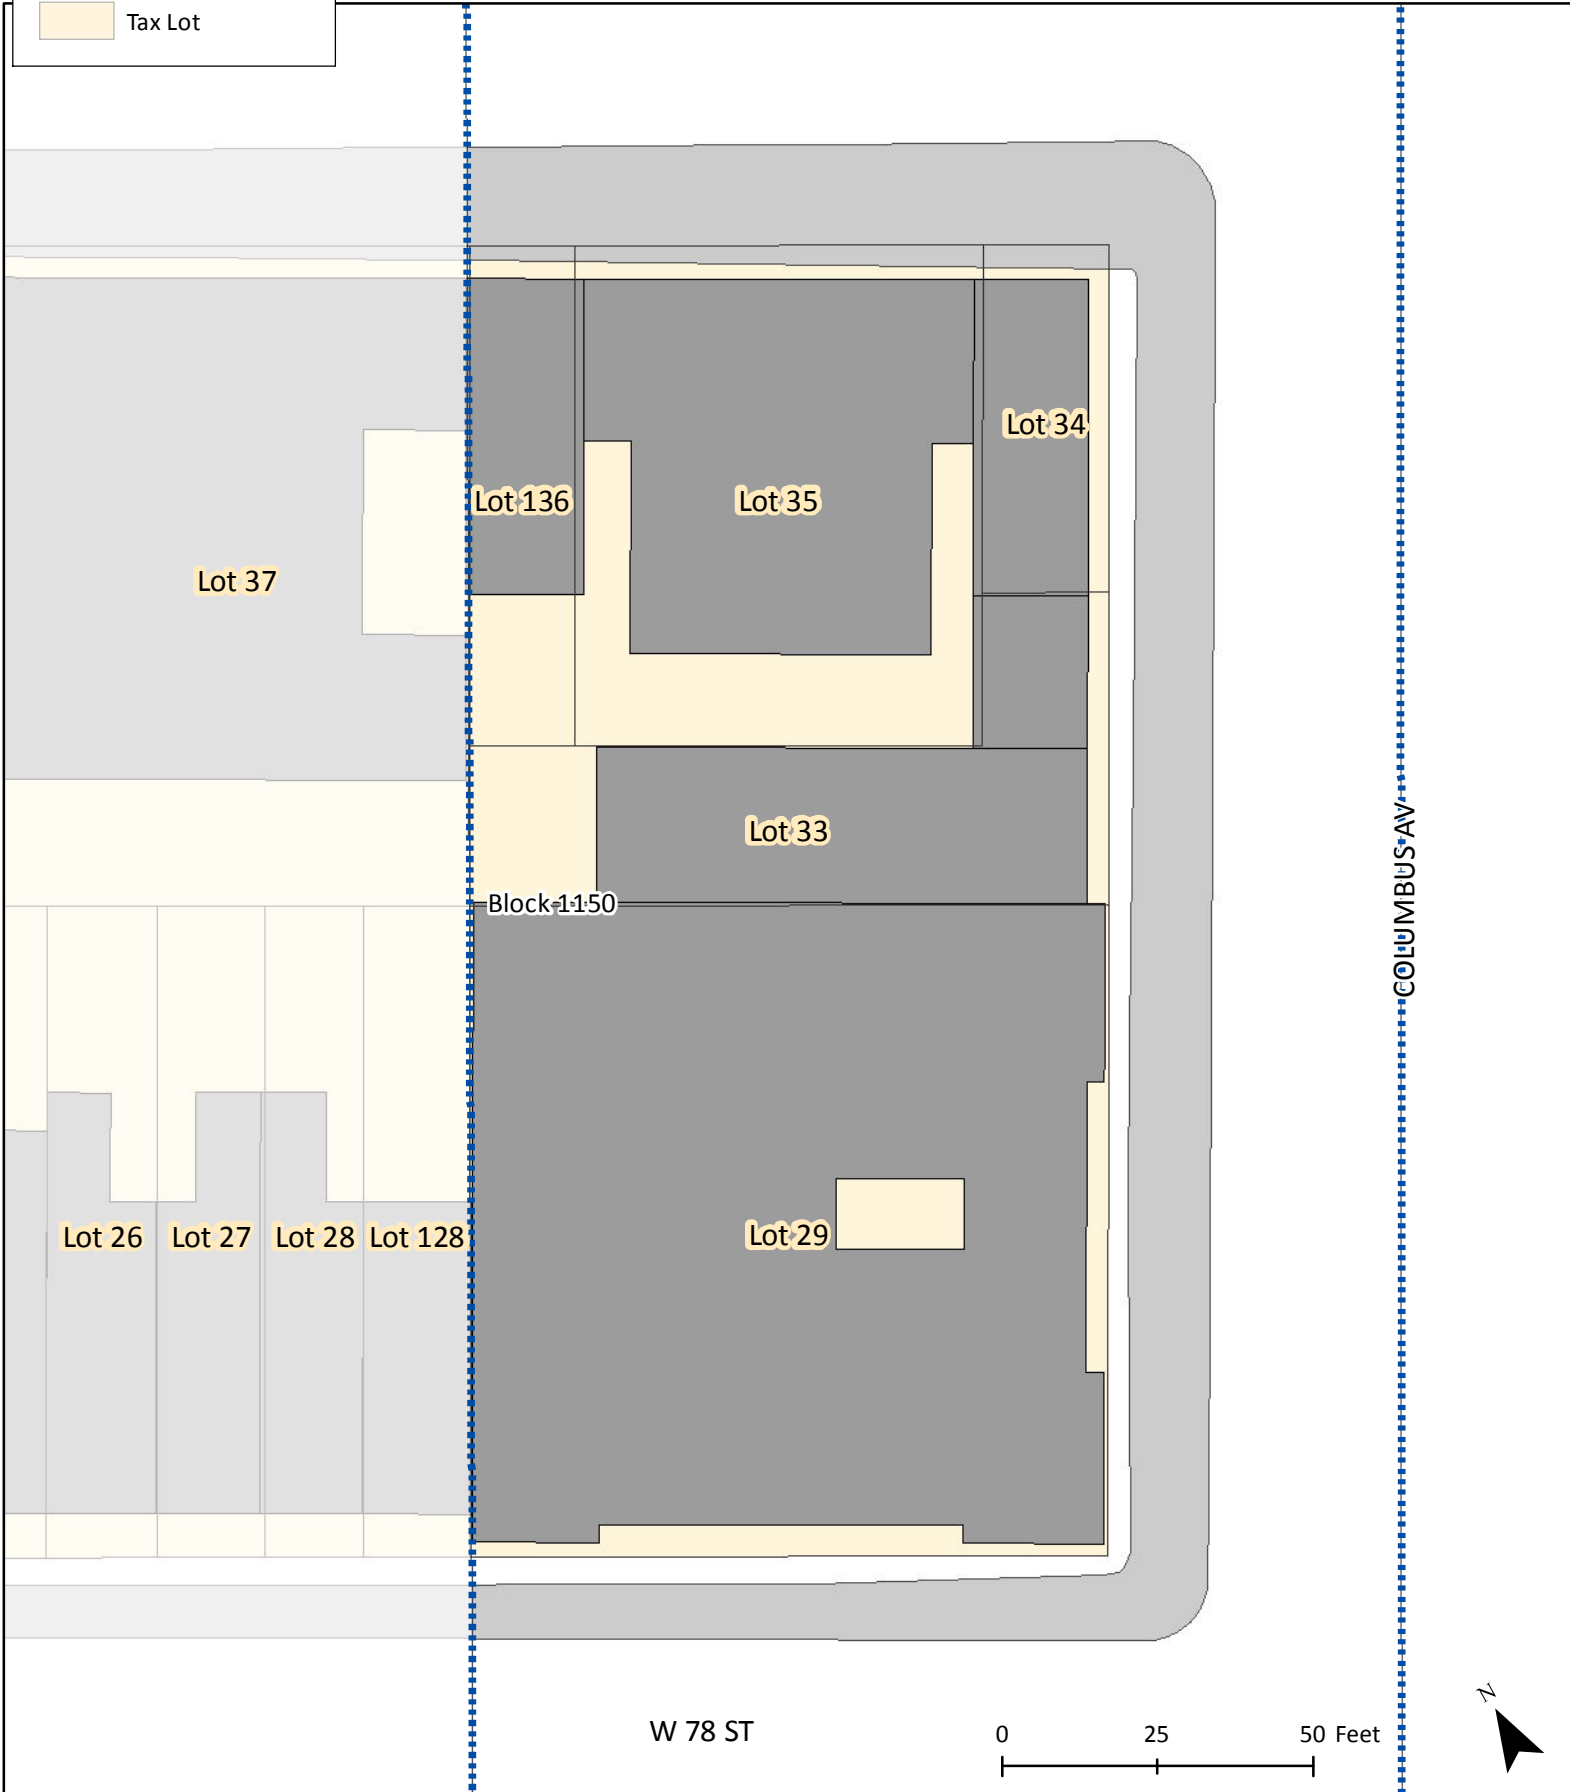

Base Map for Block Frontage Measurements

Columbus Ave

Map Page # 63 of 77

Legend

- EC-2 Boundary
- Building
- Sidewalk
- Tax Lot

W 78 ST

0 25 50 Feet