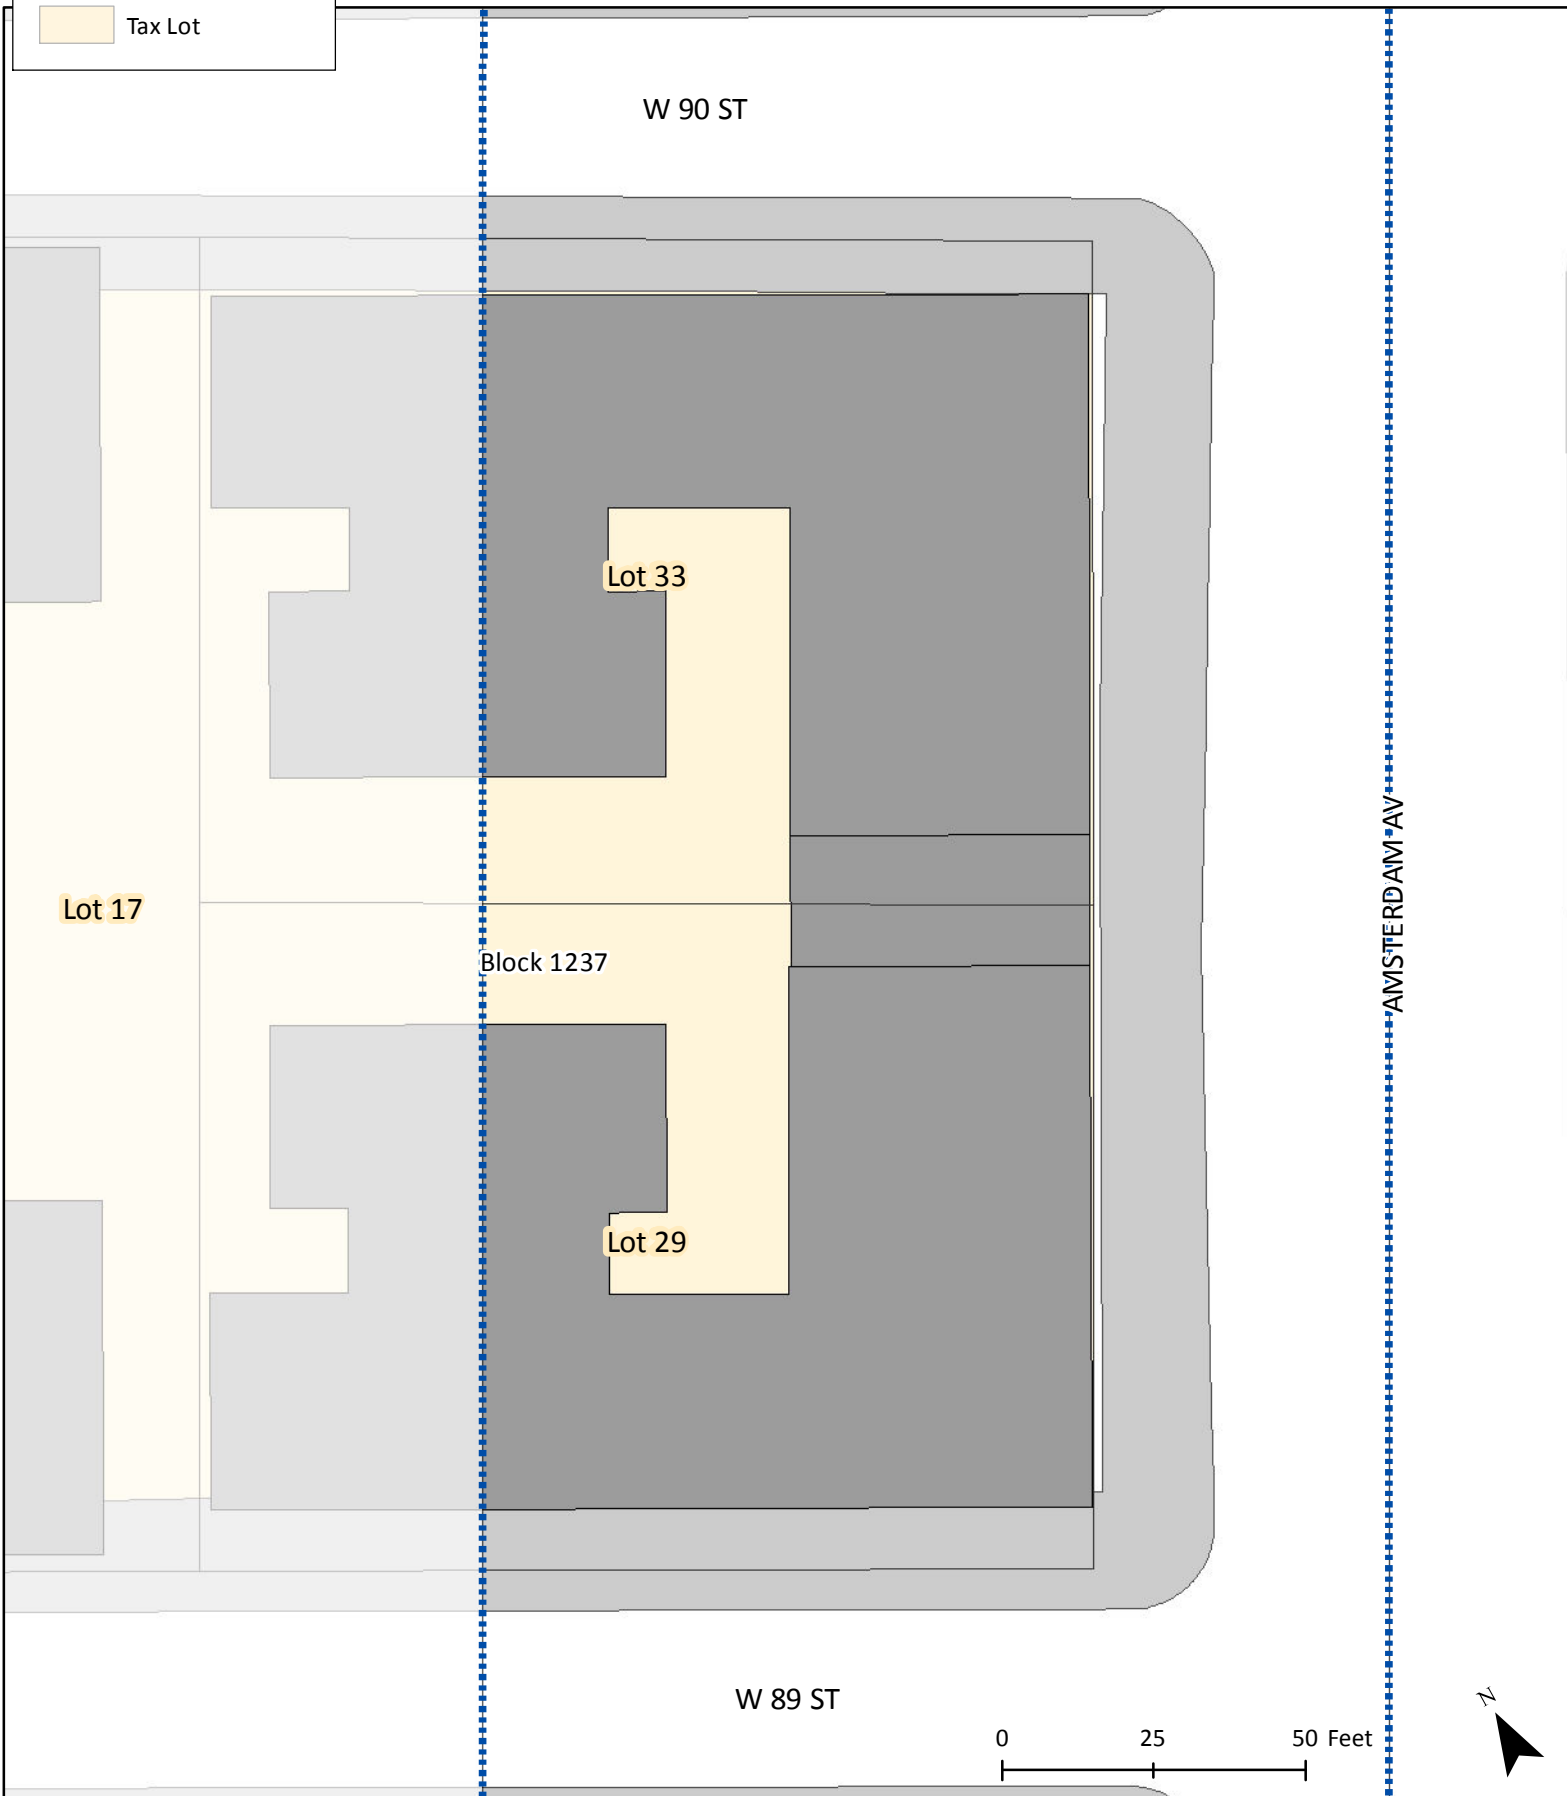

Lot 5

Lot 6

Lot 7

W 76 ST

0 25 50 Feet

Base Map for Block Frontage Measurements

Amsterdam Ave

Map Page # 5 of 77

-  EC-2 Boundary
-  Building
-  Sidewalk
-  Tax Lot

Base Map for Block Frontage Measurements

Amsterdam Ave

Map Page # 29 of 77

Legend

-  EC-2 Boundary
-  Building
-  Sidewalk
-  Tax Lot

Base Map for Block Frontage Measurements