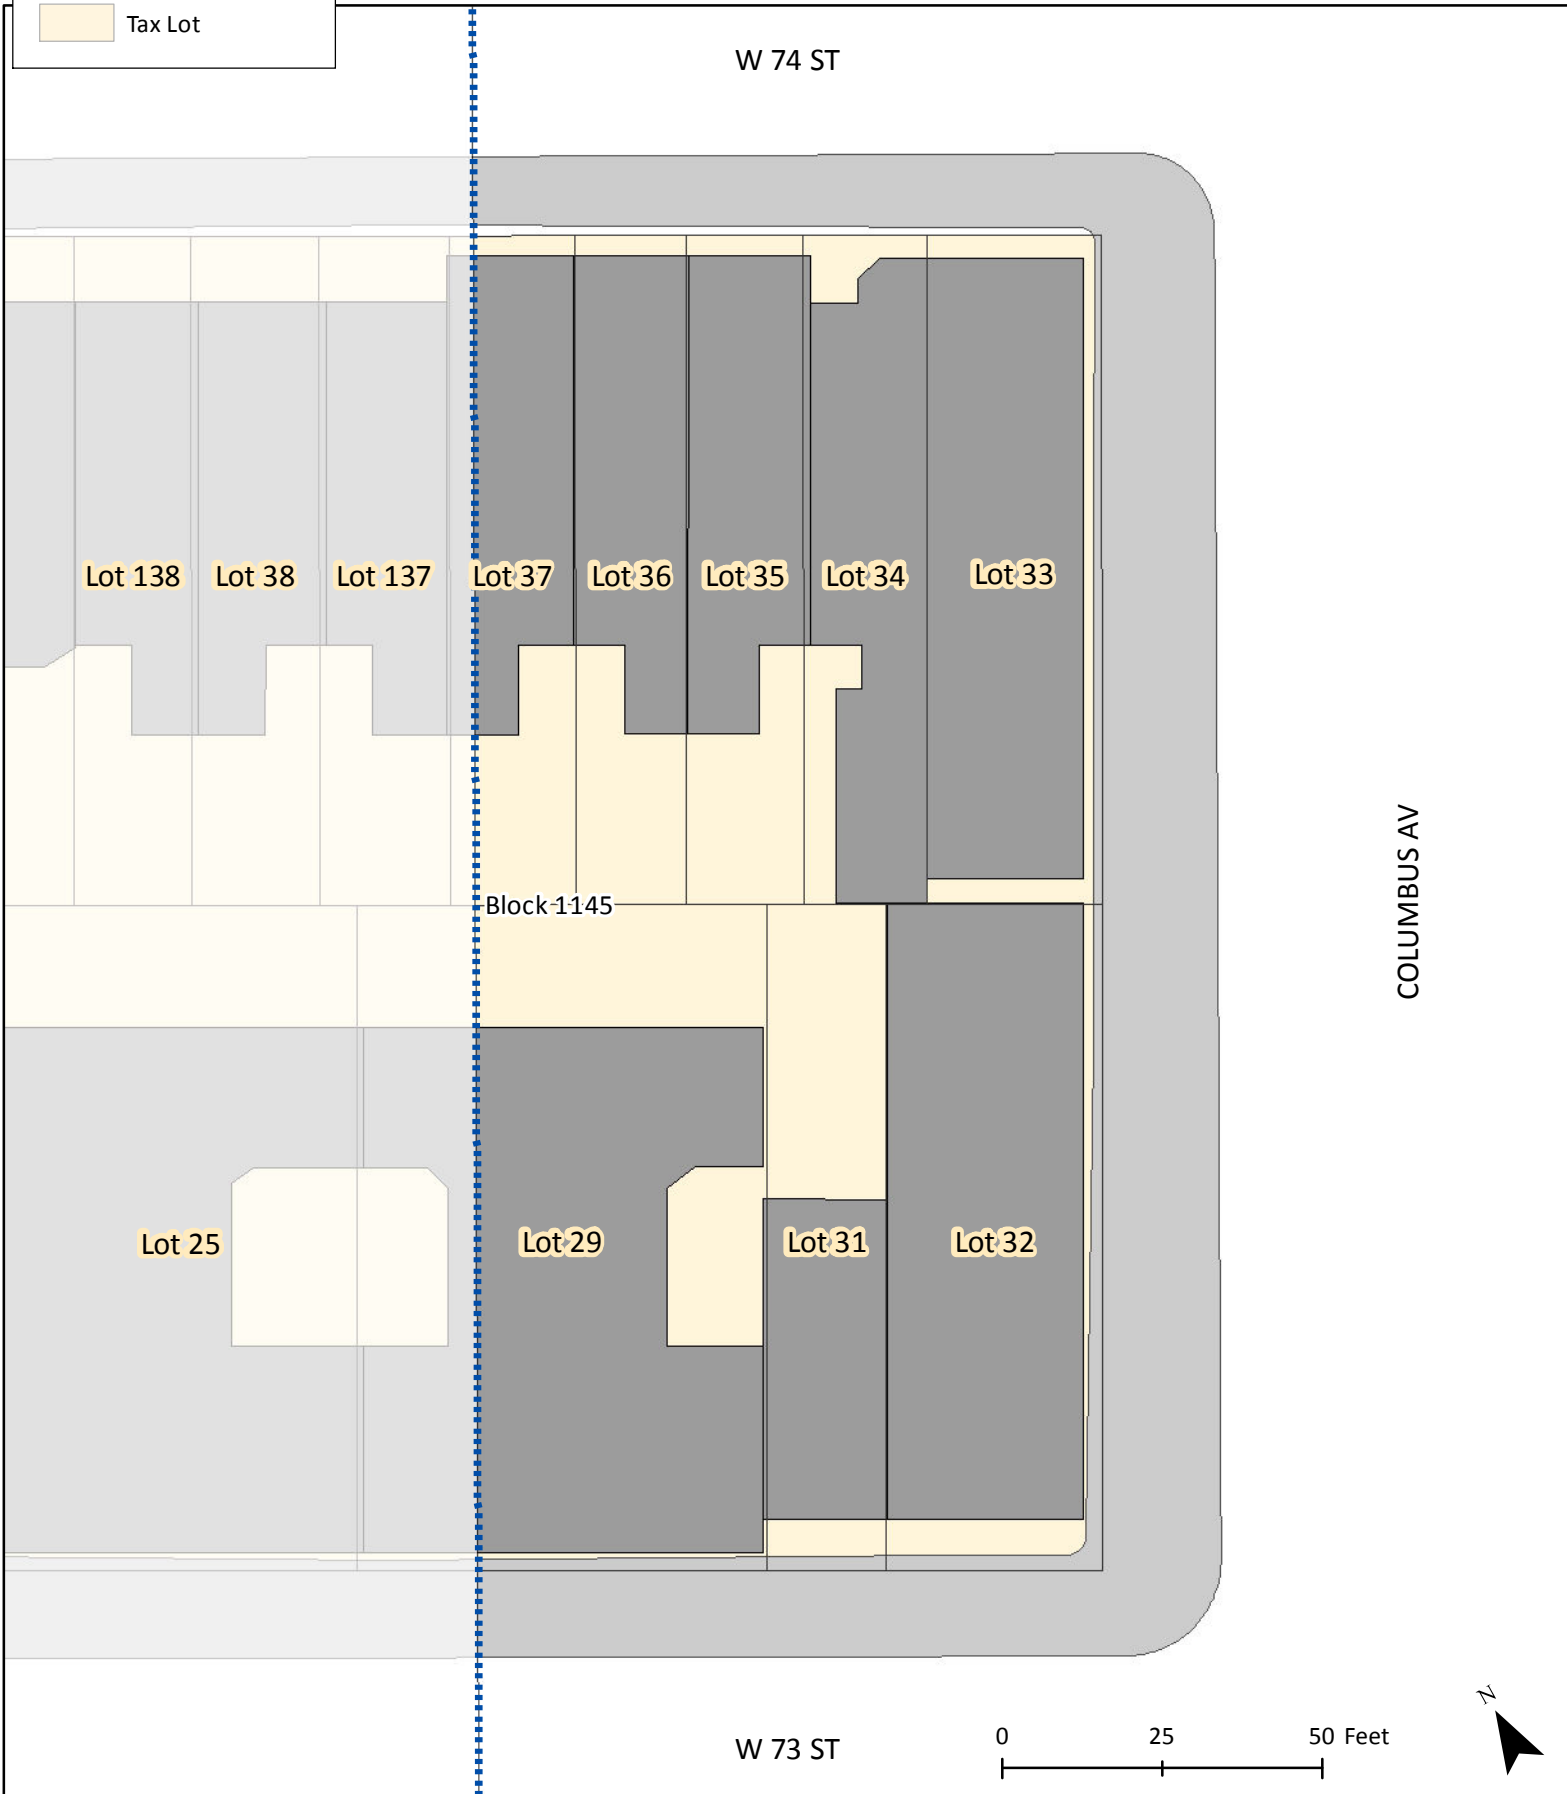

Base Map for Block Frontage Measurements

Columbus Ave

Map Page # 58 of 77

Legend

- EC-2 Boundary
- Building
- Sidewalk
- Tax Lot