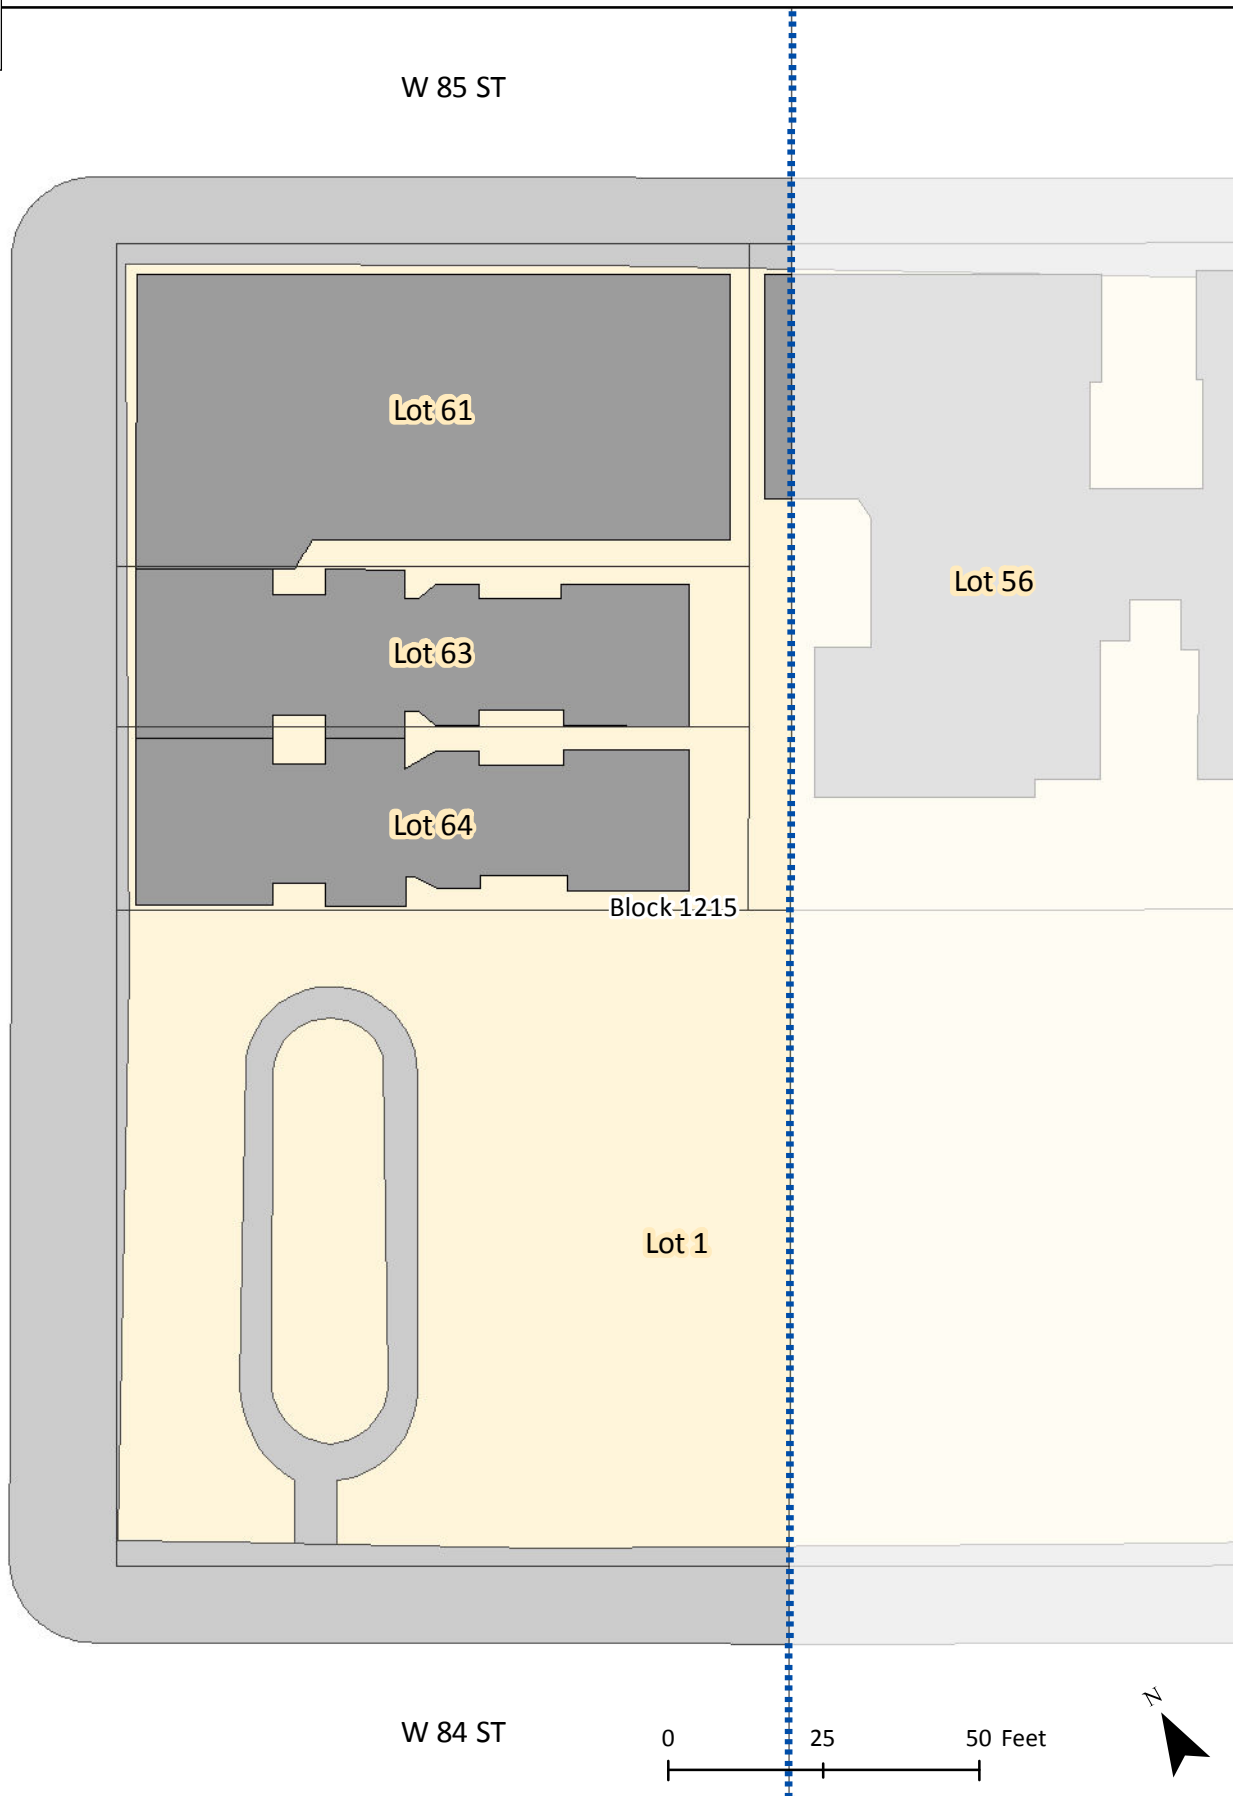

Base Map for Block Frontage Measurements

Amsterdam Ave

Map Page # 11 of 77

Legend

-  EC-2 Boundary
-  Building
-  Sidewalk
-  Tax Lot

Base Map for Block Frontage Measurements

Amsterdam Ave

Map Page # 12 of 77

Legend

-  EC-2 Boundary
-  Building
-  Sidewalk
-  Tax Lot

AMSTERDAM AV

W 85 ST

Lot 61

Lot 63

Lot 64

Block-1215

Lot 56

Lot 1

W 84 ST

Base Map for Block Frontage Measurements

Amsterdam Ave

Map Page # 13 of 77

Legend

-  EC-2 Boundary
-  Building
-  Sidewalk
-  Tax Lot

AMSTERDAM AV

W 85 ST

0 25 50 Feet

Base Map for Block Frontage Measurements

Amsterdam Ave

Map Page # 14 of 77

Legend

-  EC-2 Boundary
-  Building
-  Sidewalk
-  Tax Lot