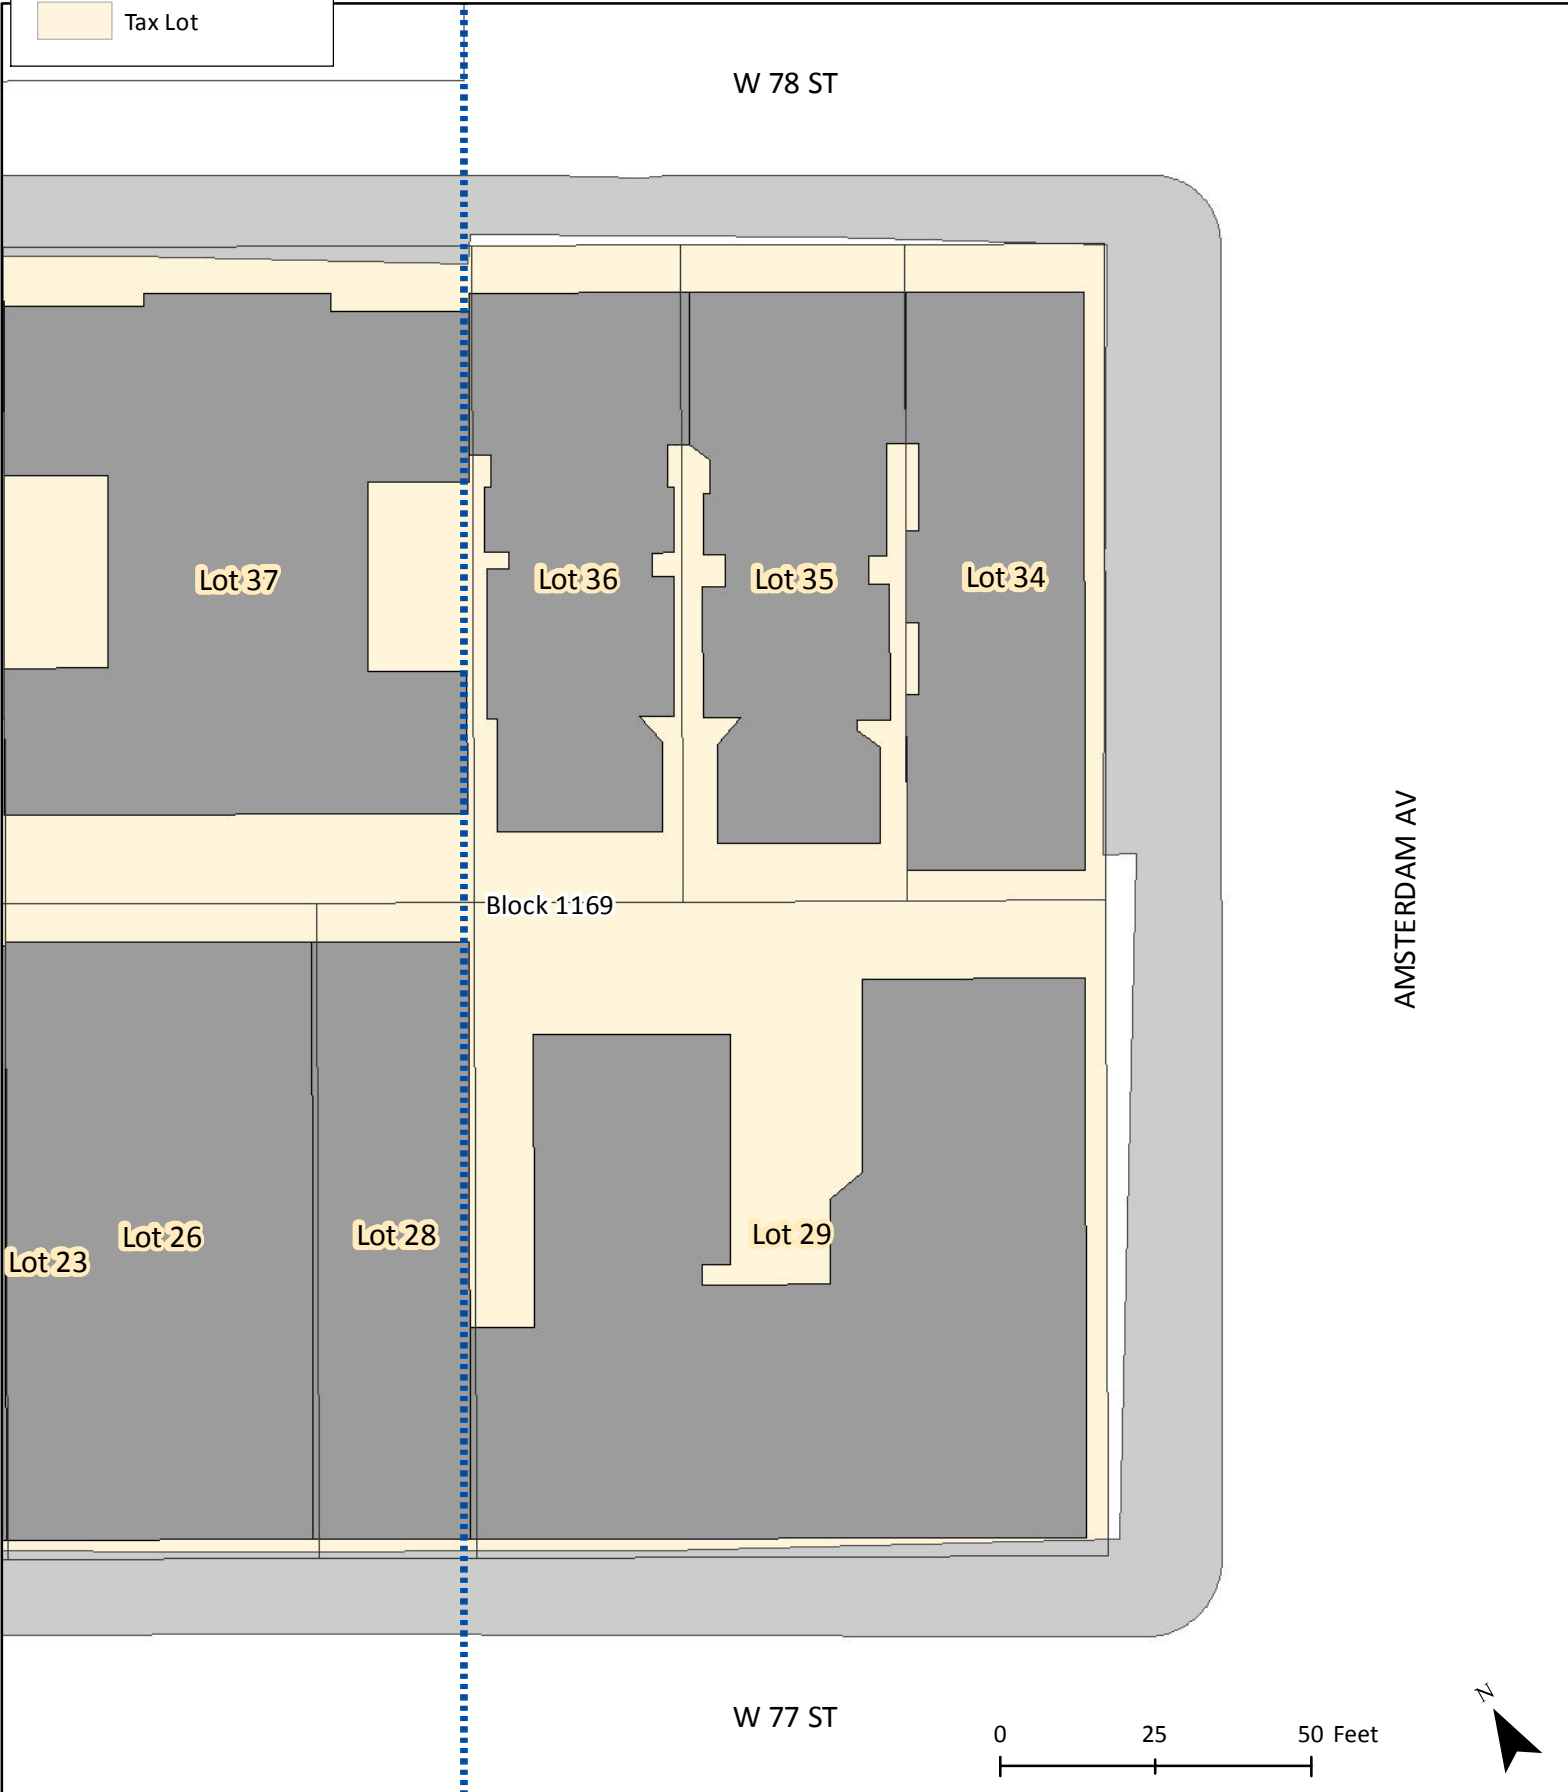

Legend

-  EC-2 Boundary
-  Building
-  Sidewalk
-  Tax Lot

Base Map for Block Frontage Measurements

Amsterdam Ave

Map Page # 17 of 77

Legend

-  EC-2 Boundary
-  Building
-  Sidewalk
-  Tax Lot

Base Map for Block Frontage Measurements