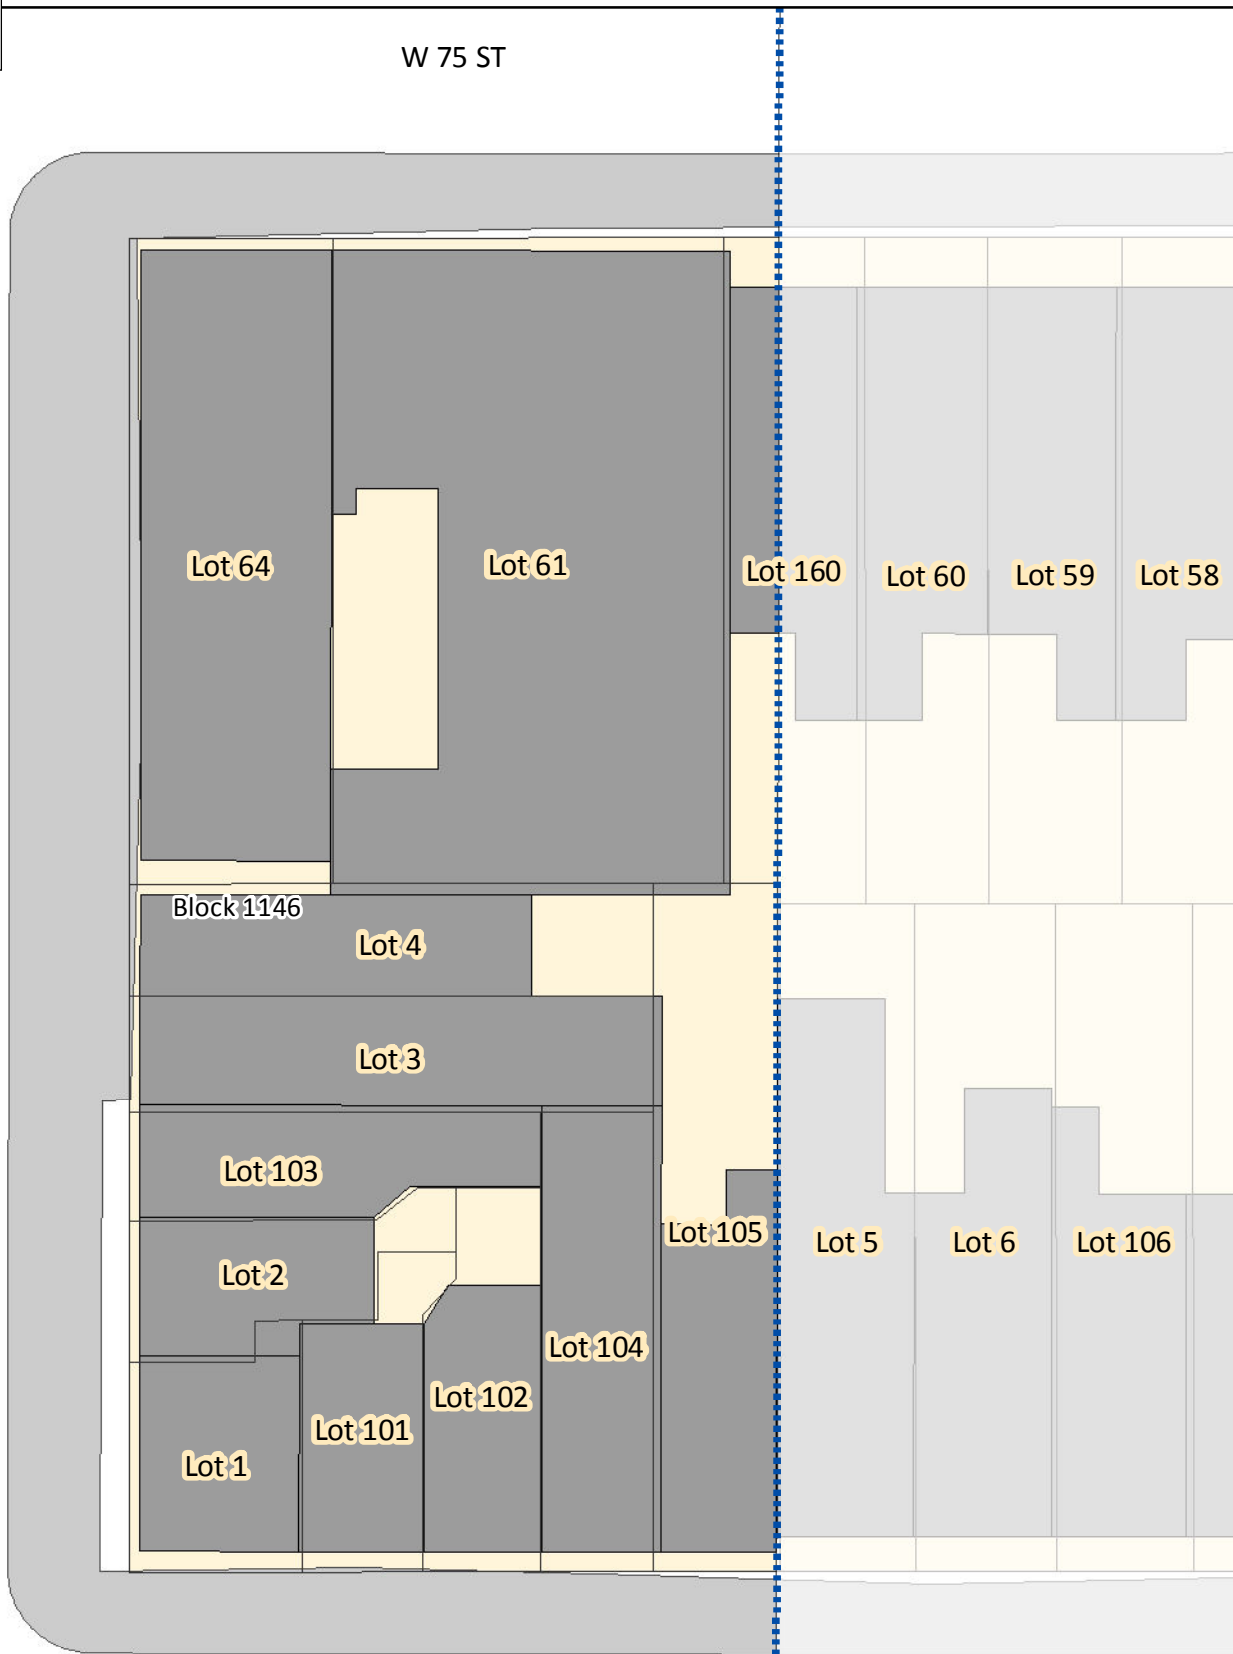

-  EC-2 Boundary
-  Building
-  Sidewalk
-  Tax Lot

Base Map for Block Frontage Measurements

Amsterdam Ave

Map Page # 2 of 77

Legend

-  EC-2 Boundary
-  Building
-  Sidewalk
-  Tax Lot

AMSTERDAM AV

W 75 ST

W 74 ST

0 25 50 Feet

Base Map for Block Frontage Measurements

Amsterdam Ave

Map Page # 3 of 77

Legend

-  EC-2 Boundary
-  Building
-  Sidewalk
-  Tax Lot

Base Map for Block Frontage Measurements