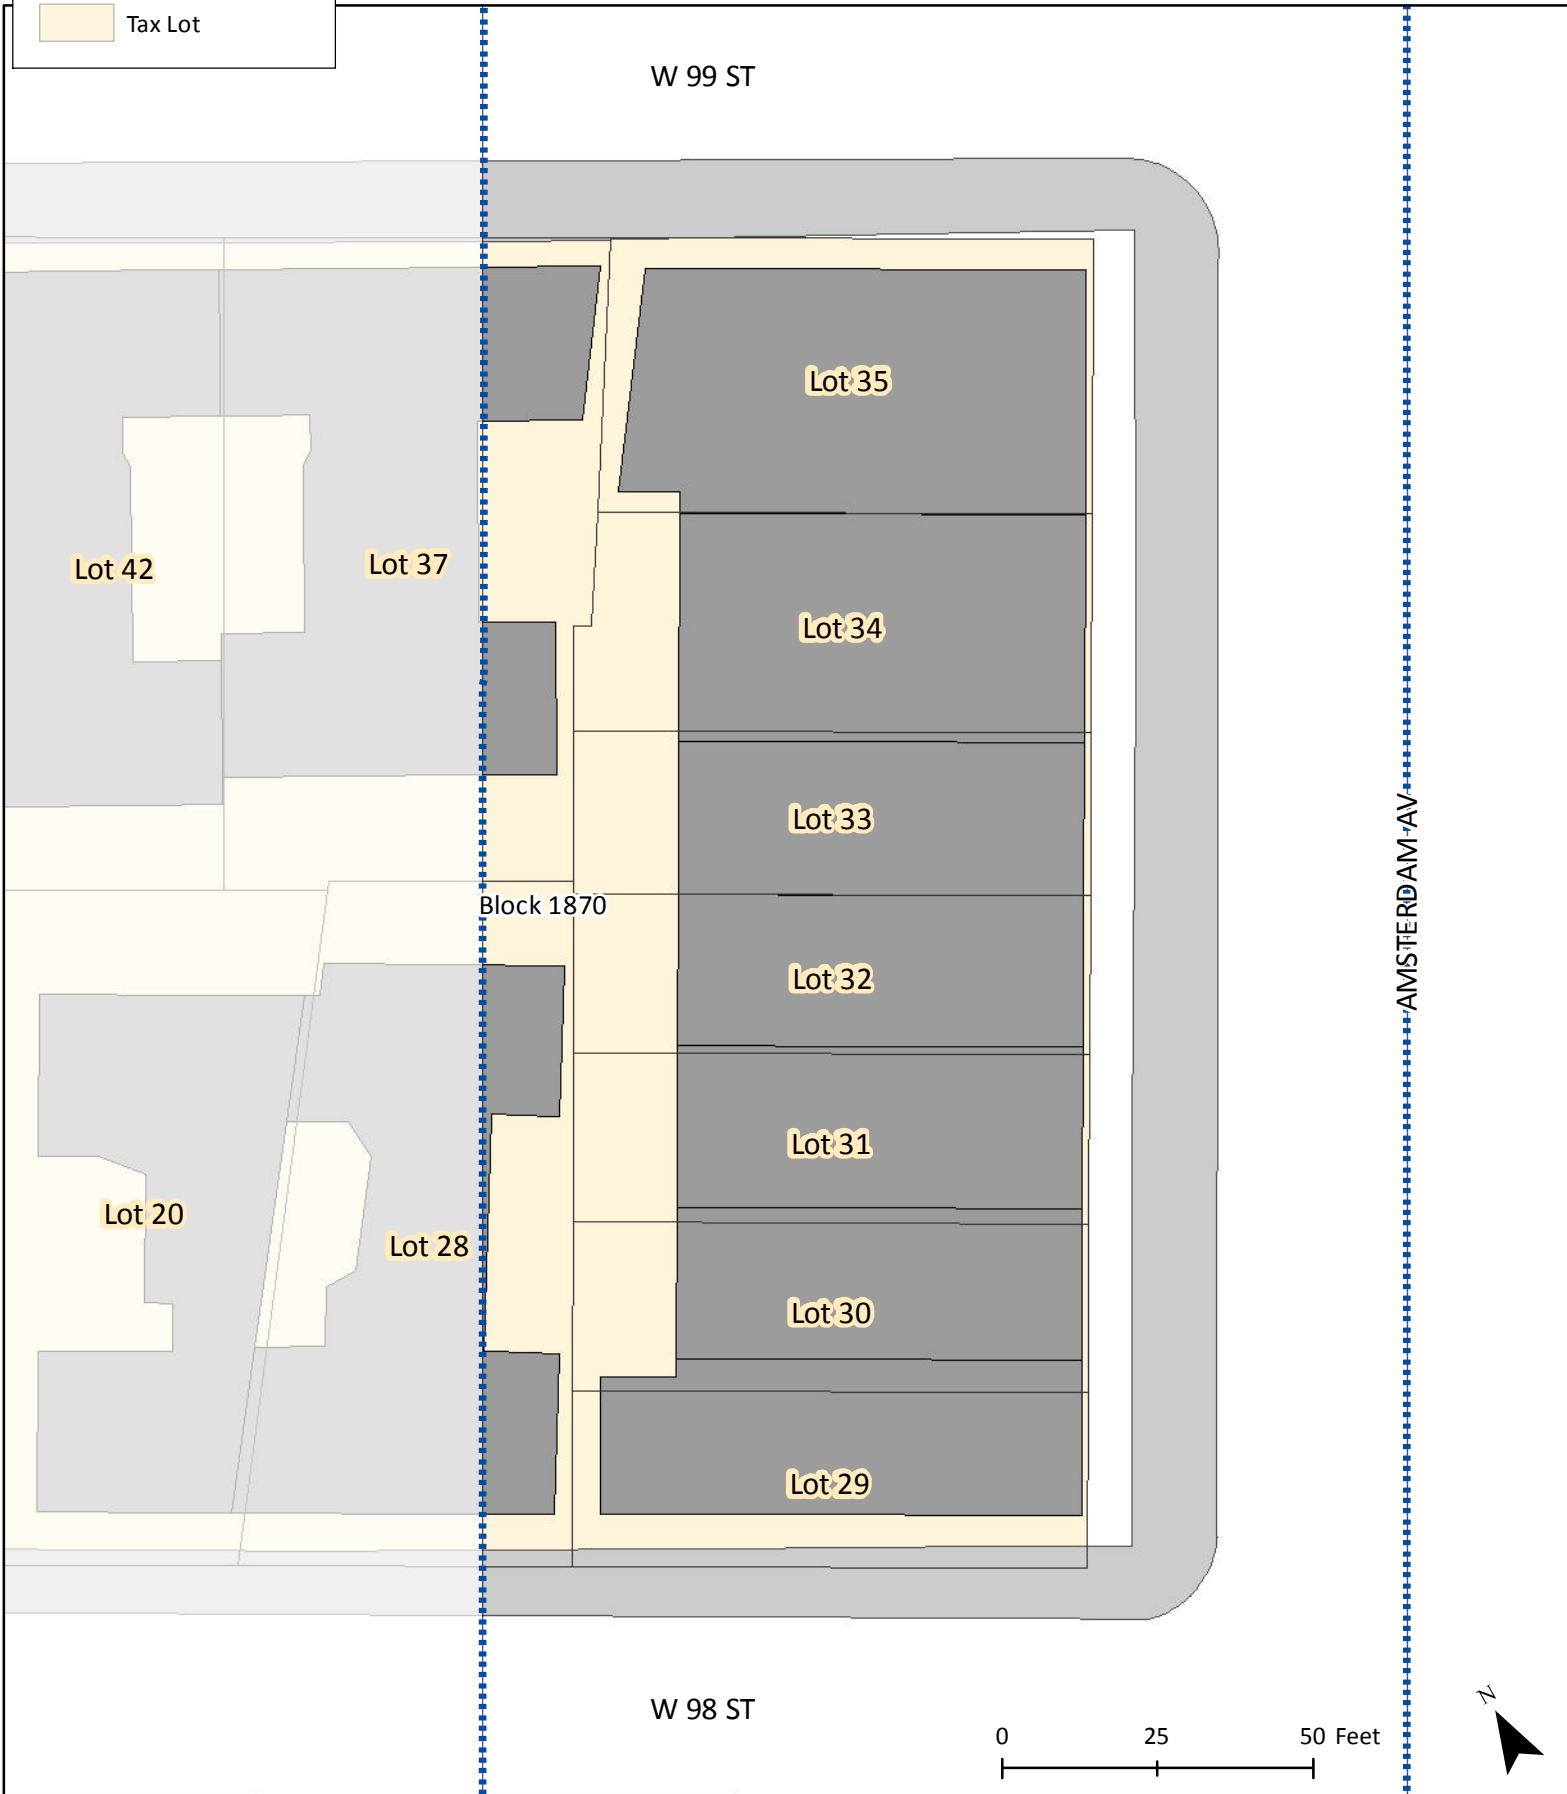

-  EC-2 Boundary
-  Building
-  Sidewalk
-  Tax Lot

Base Map for Block Frontage Measurements

Amsterdam Ave

Map Page # 38 of 77

Legend

-  EC-2 Boundary
-  Building
-  Sidewalk
-  Tax Lot

Base Map for Block Frontage Measurements