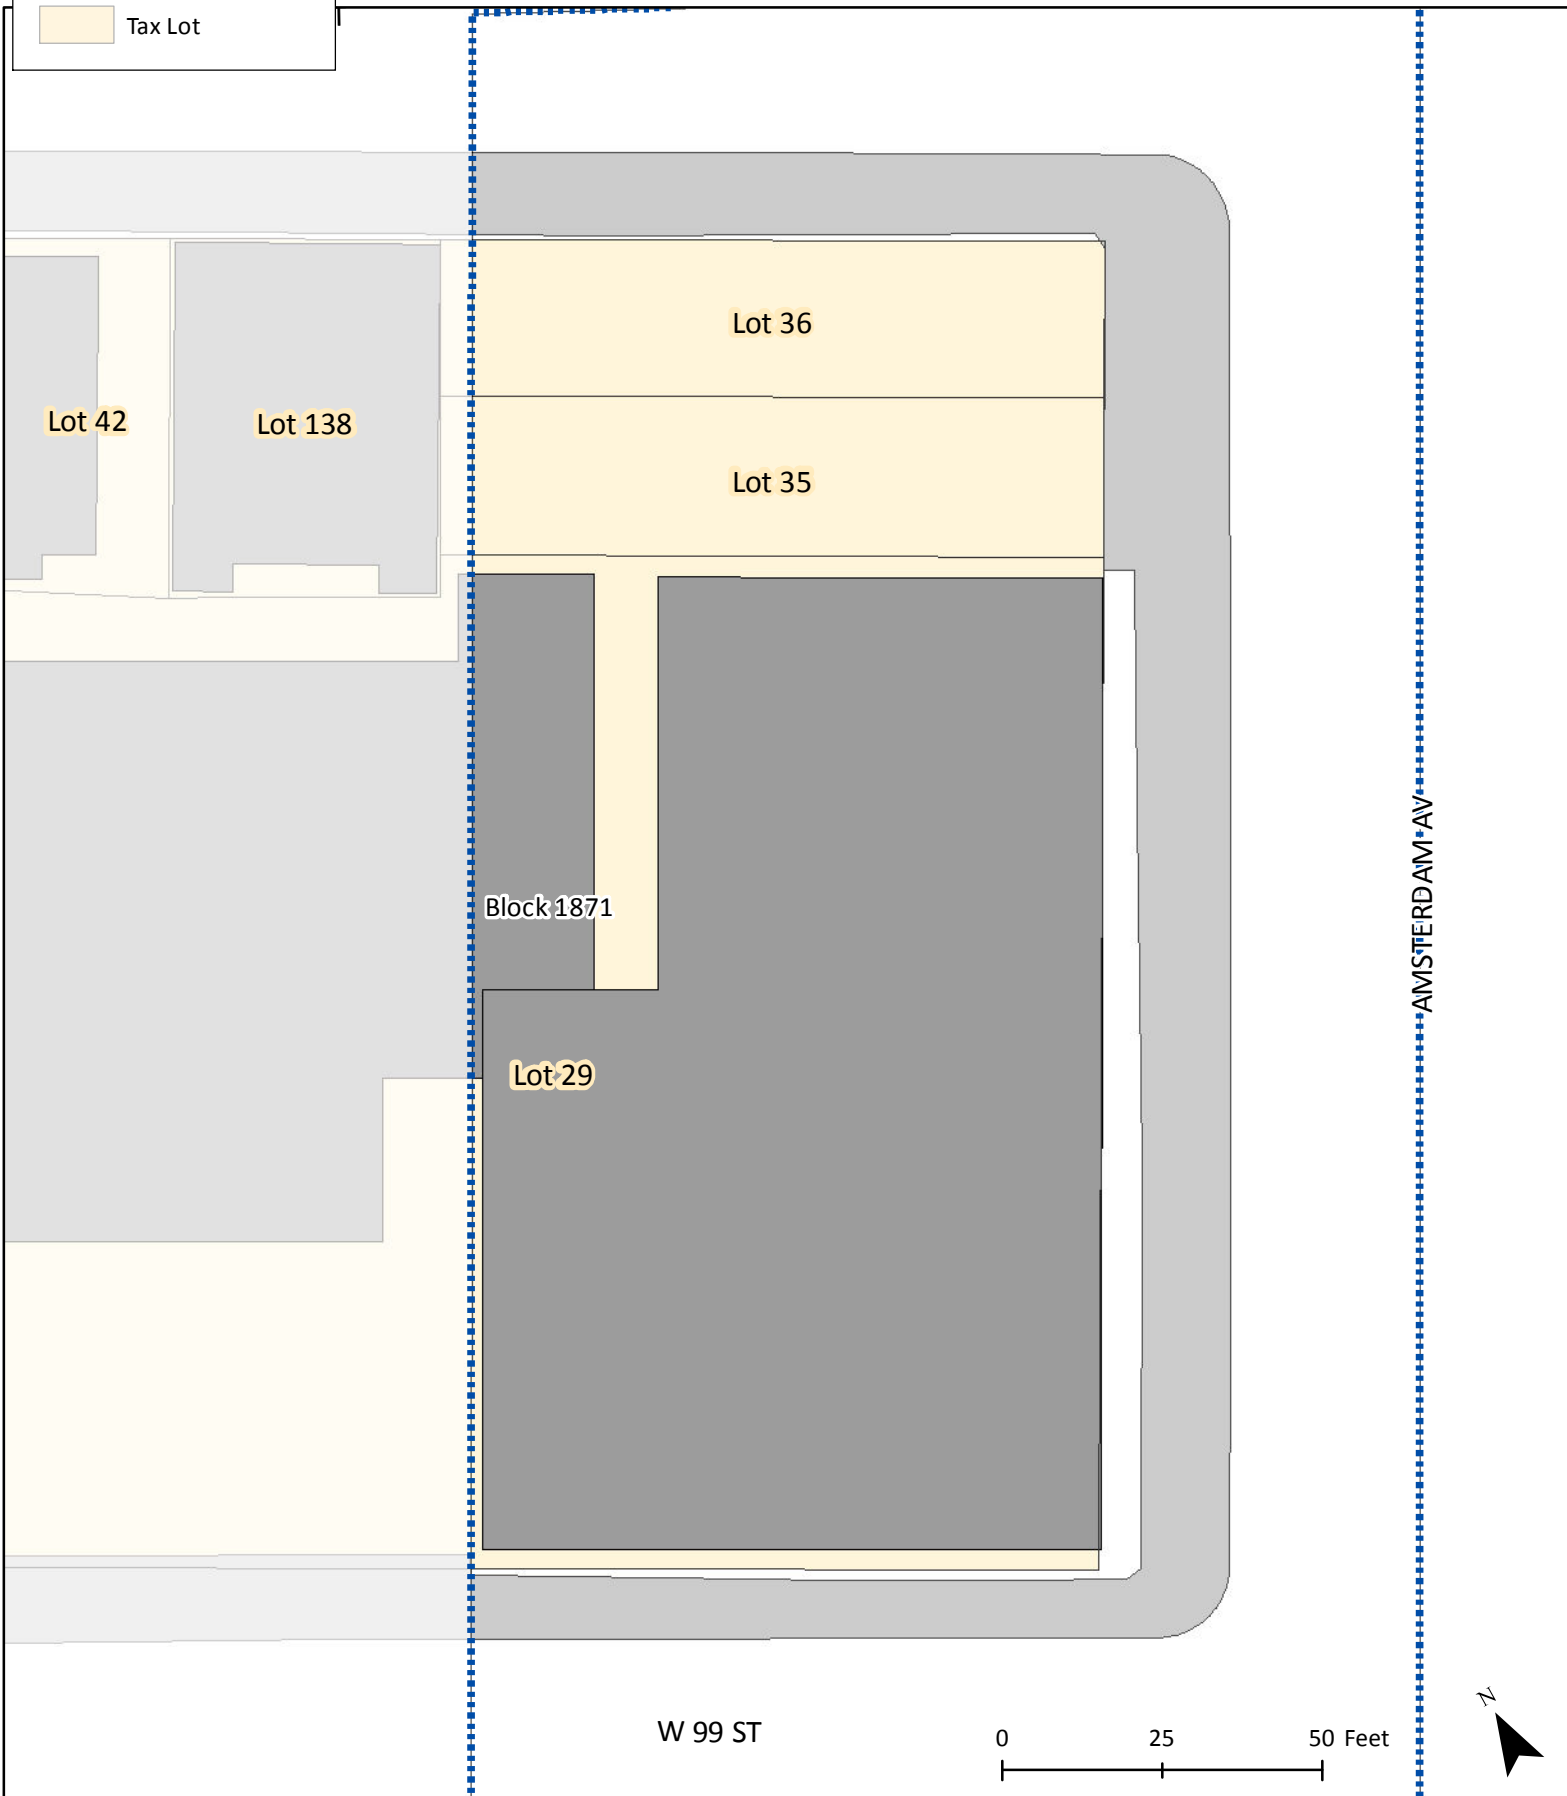

Base Map for Block Frontage Measurements

Amsterdam Ave

Map Page # 39 of 77

Legend

- EC-2 Boundary
- Building
- Sidewalk
- Tax Lot

W 99 ST

0 25 50 Feet

AMSTERDAM AV