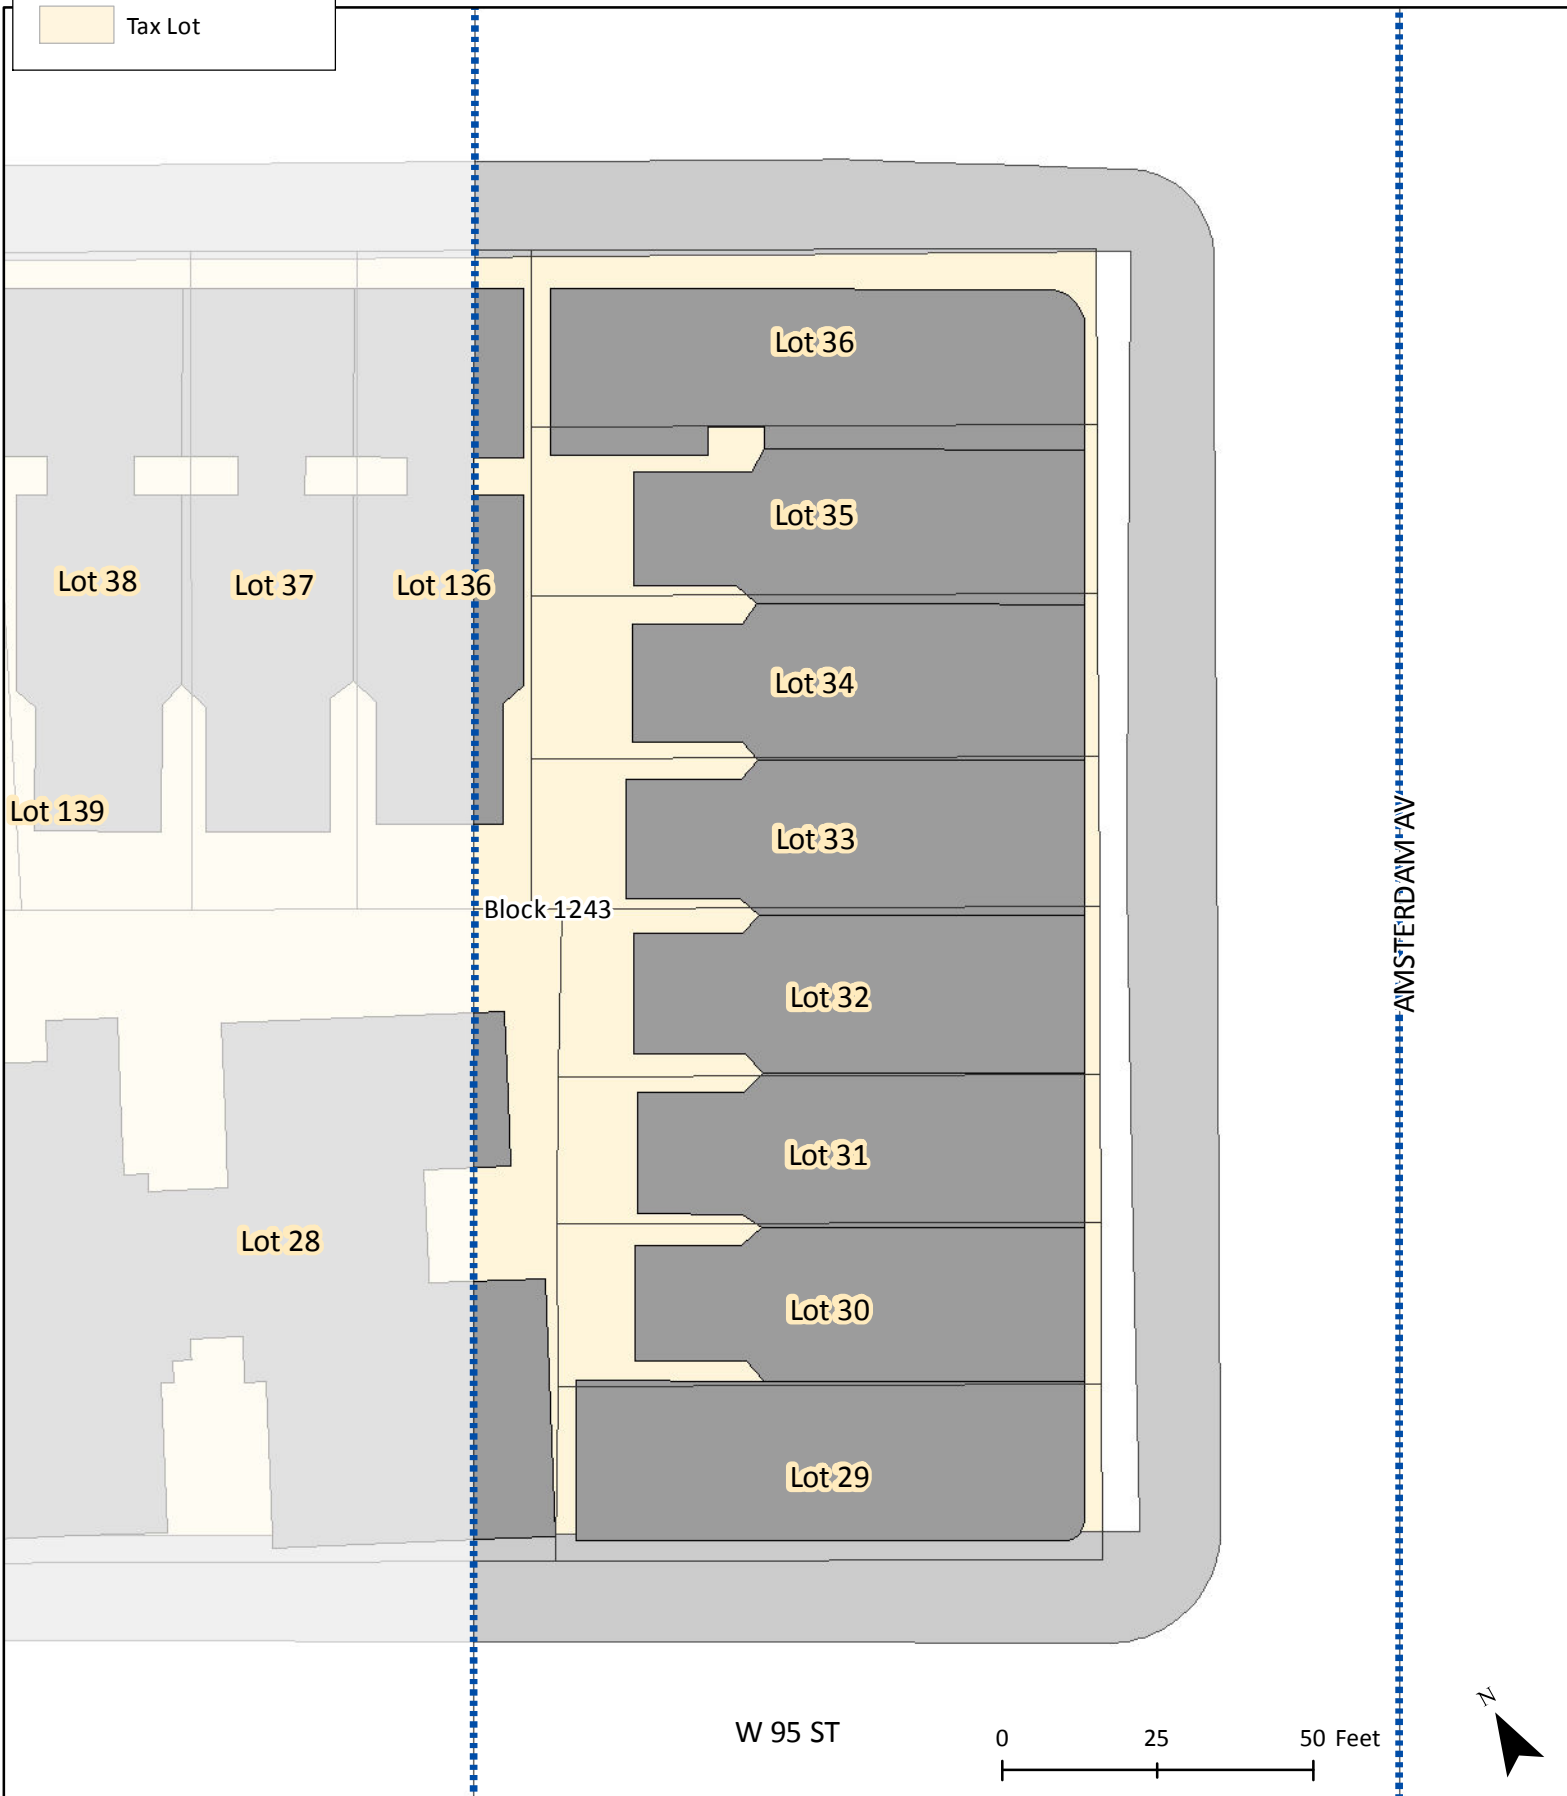

Lot 5

Lot 6

Lot 7

W 76 ST

0 25 50 Feet

Base Map for Block Frontage Measurements

Amsterdam Ave

Map Page # 5 of 77

-  EC-2 Boundary
-  Building
-  Sidewalk
-  Tax Lot

Base Map for Block Frontage Measurements

Amsterdam Ave

Map Page # 35 of 77

Legend

-  EC-2 Boundary
-  Building
-  Sidewalk
-  Tax Lot

Base Map for Block Frontage Measurements