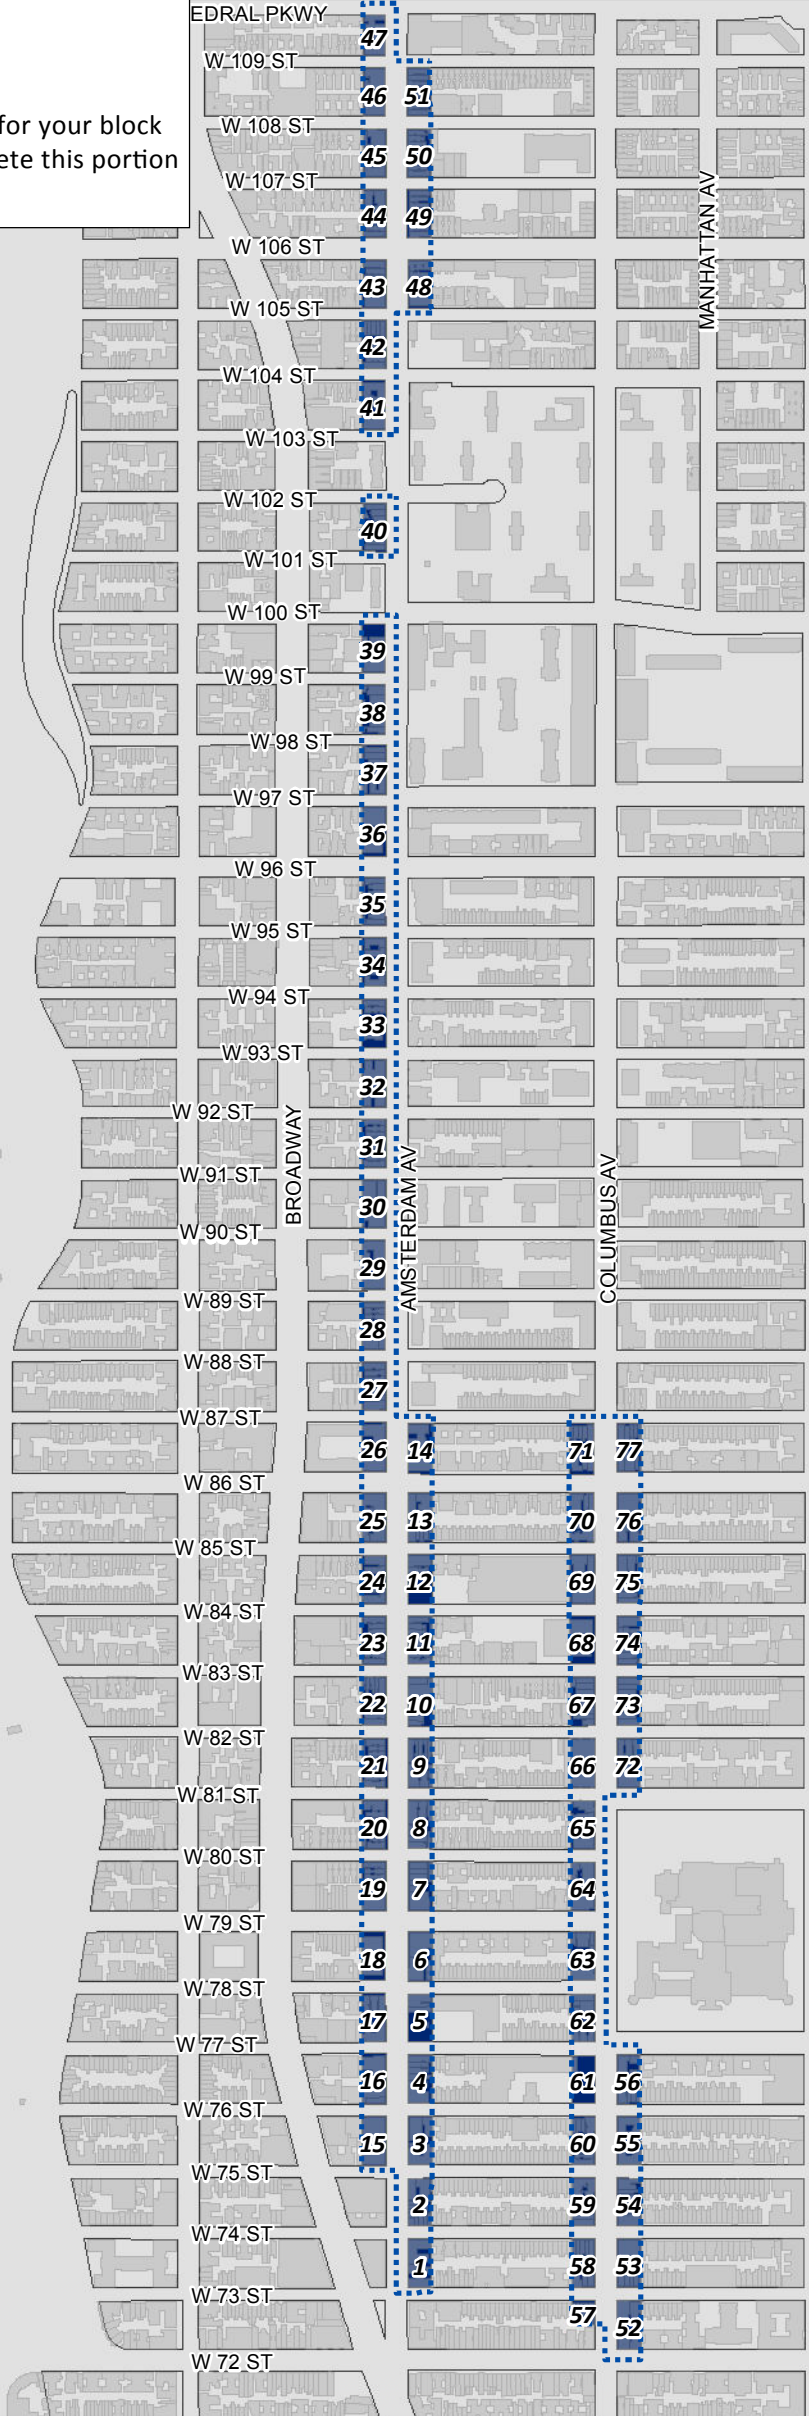

Find your block on this map and go to the page # shown in the block.
Print the base map of your block to complete this portion of the application.

Base Map Locator

 EC-2 Boundary

 Tax Blocks with Frontage in EC-2

 Page number where the base map for your block can be found and printed to complete this portion of the application.

Hudson River

Base Map for Block Frontage Measurements

Amsterdam Ave

Map Page # 1 of 77

Legend

-  EC-2 Boundary
-  Building
-  Sidewalk
-  Tax Lot

Base Map for Block Frontage Measurements

Amsterdam Ave

Map Page # 2 of 77

Legend

-  EC-2 Boundary
-  Building
-  Sidewalk
-  Tax Lot

AMSTERDAM AV

W 75 ST

Lot 5

Lot 6

Lot 7

W 76 ST

0 25 50 Feet

Base Map for Block Frontage Measurements

Amsterdam Ave

Map Page # 5 of 77