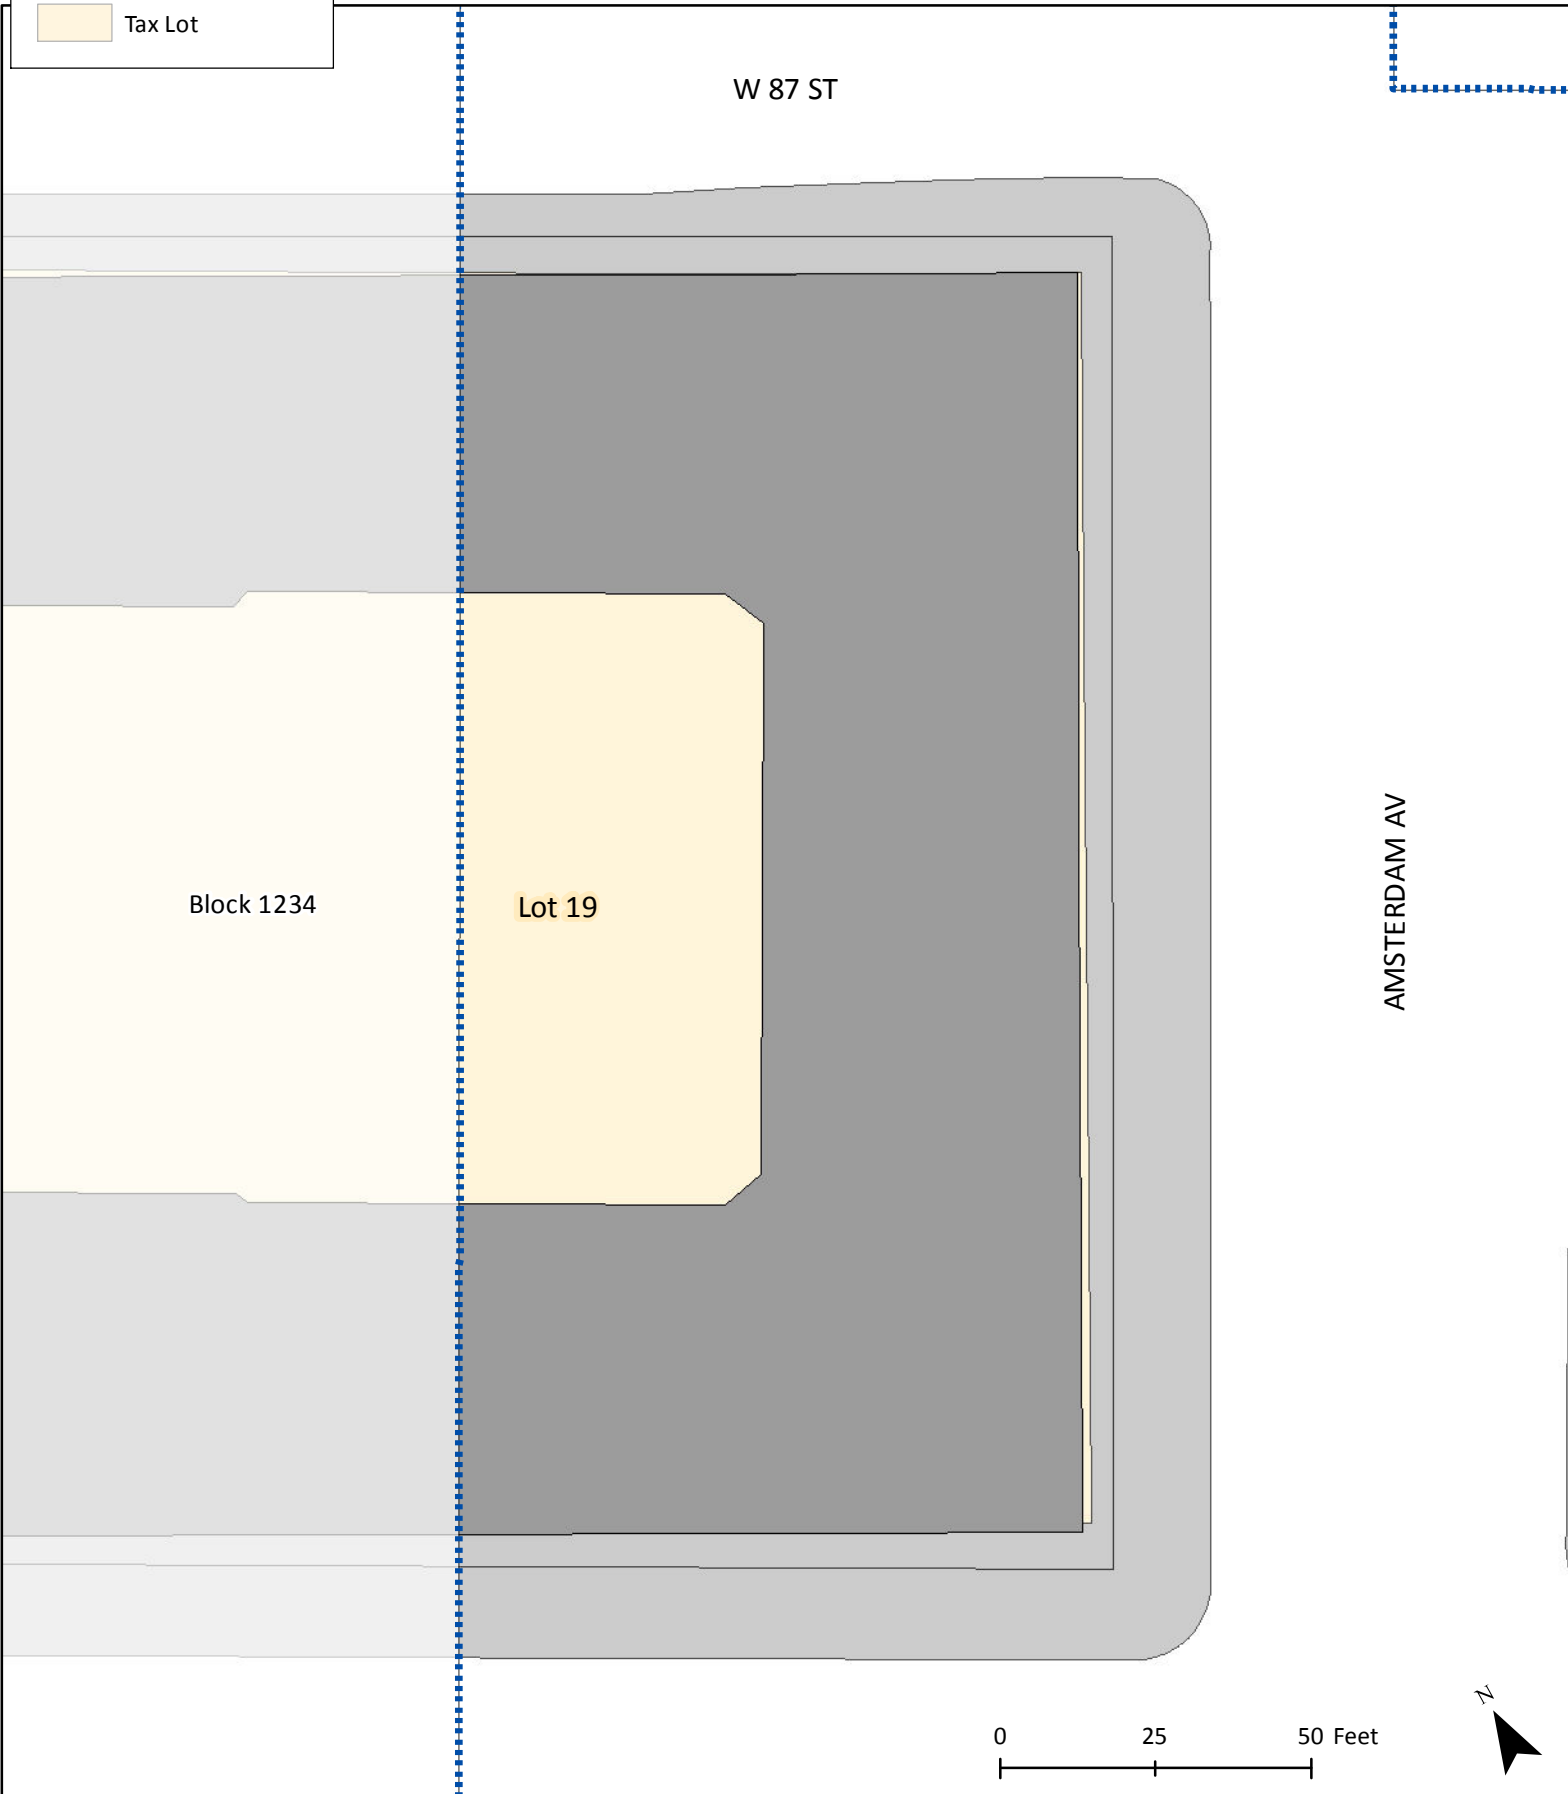

-  EC-2 Boundary
-  Building
-  Sidewalk
-  Tax Lot

Base Map for Block Frontage Measurements

Amsterdam Ave

Map Page # 26 of 77

Legend

-  EC-2 Boundary
-  Building
-  Sidewalk
-  Tax Lot

Base Map for Block Frontage Measurements