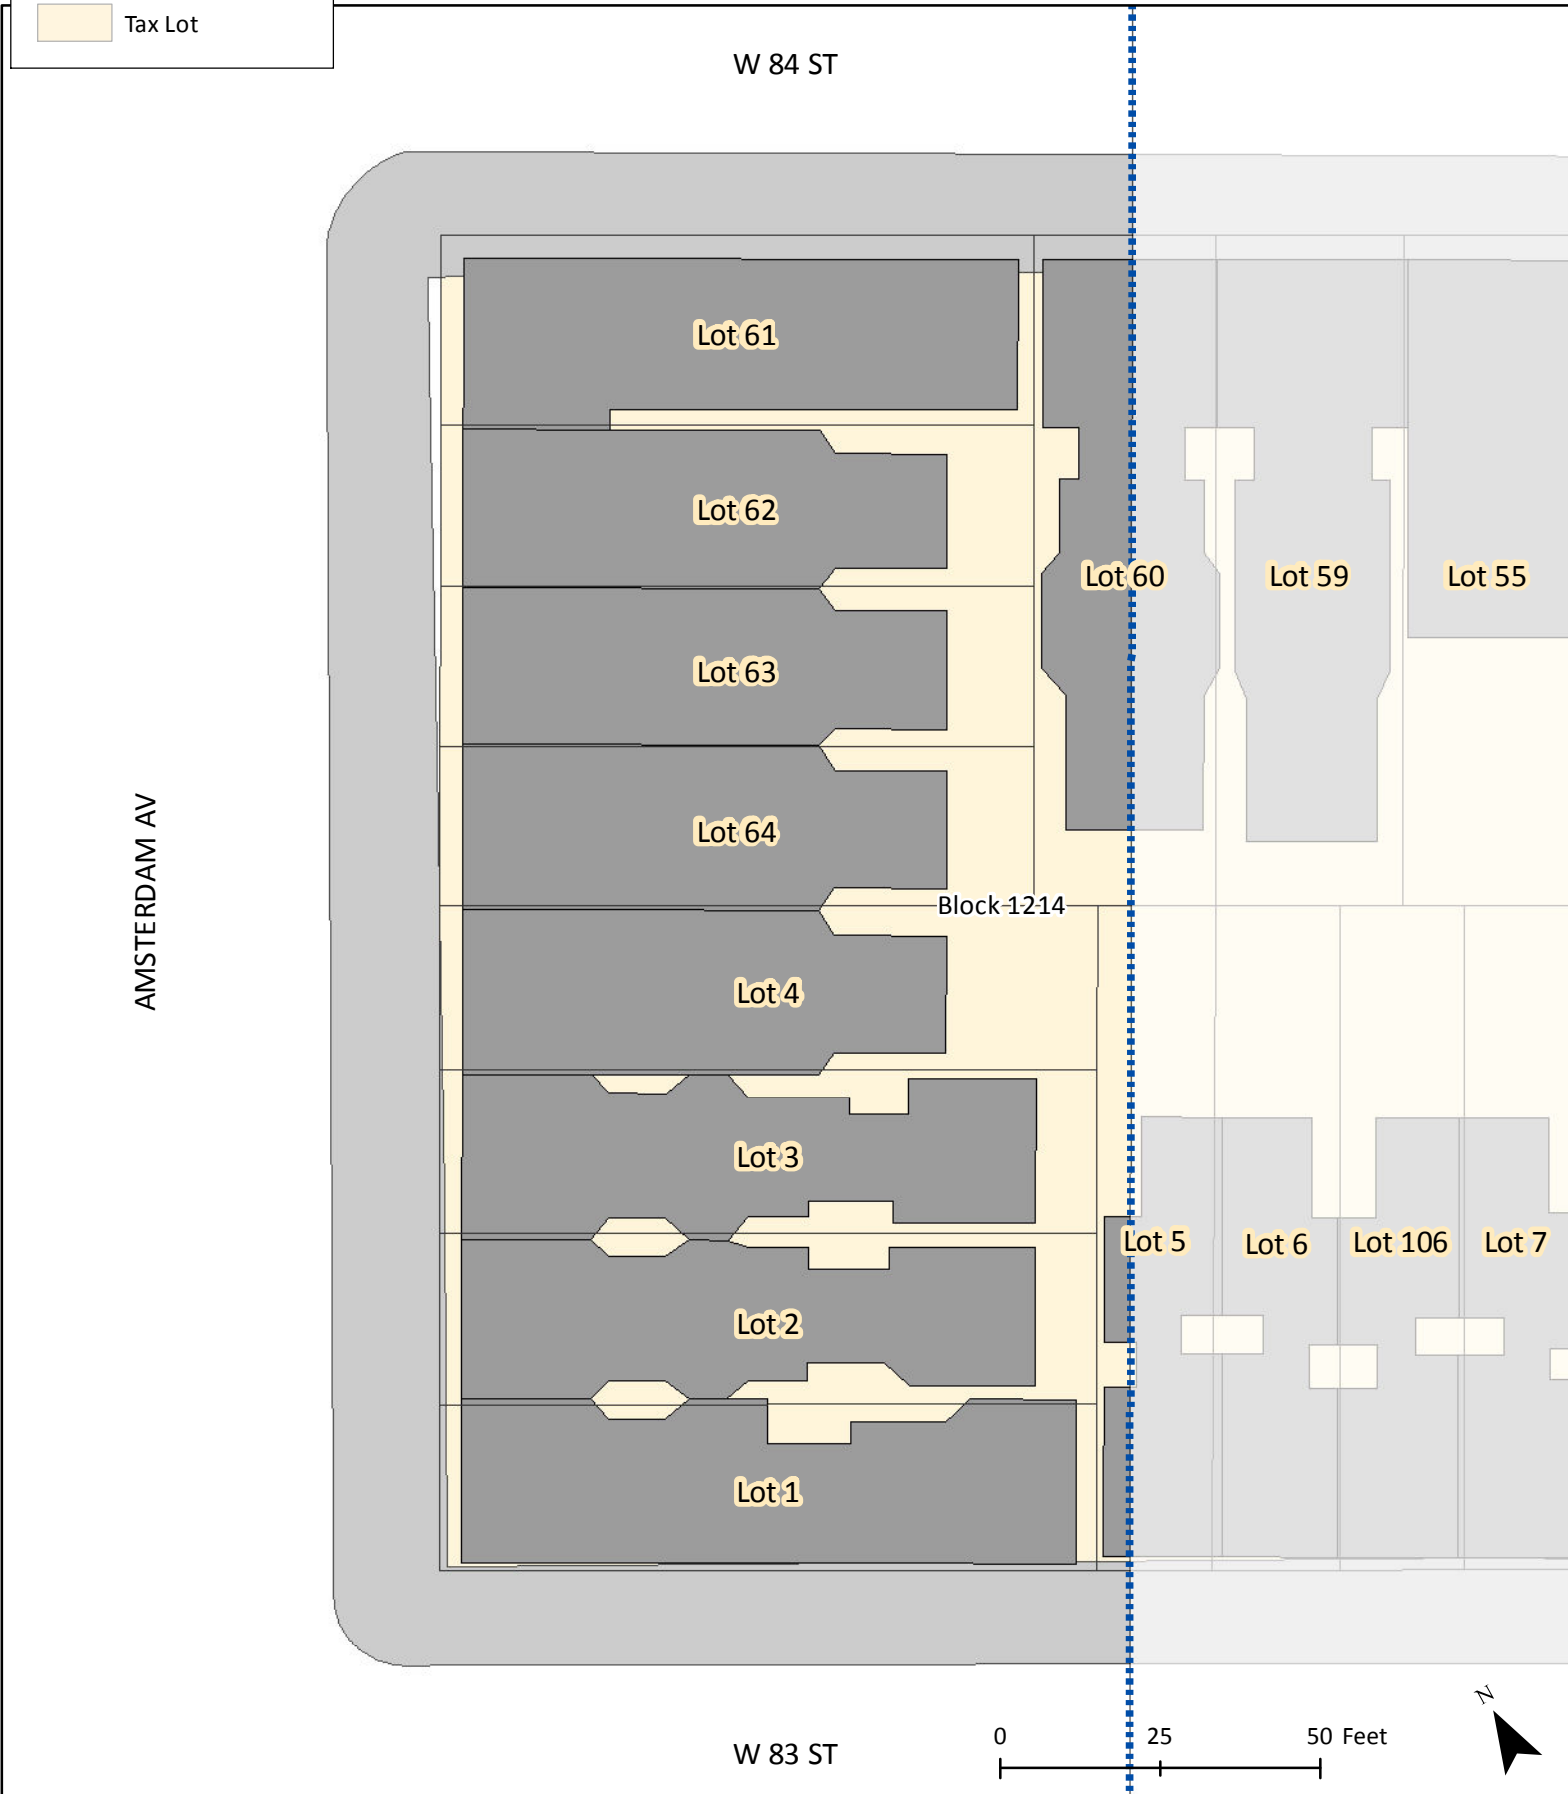

Base Map for Block Frontage Measurements

Amsterdam Ave

Map Page # 11 of 77

Legend

-  EC-2 Boundary
-  Building
-  Sidewalk
-  Tax Lot

Base Map for Block Frontage Measurements

Amsterdam Ave

Map Page # 12 of 77