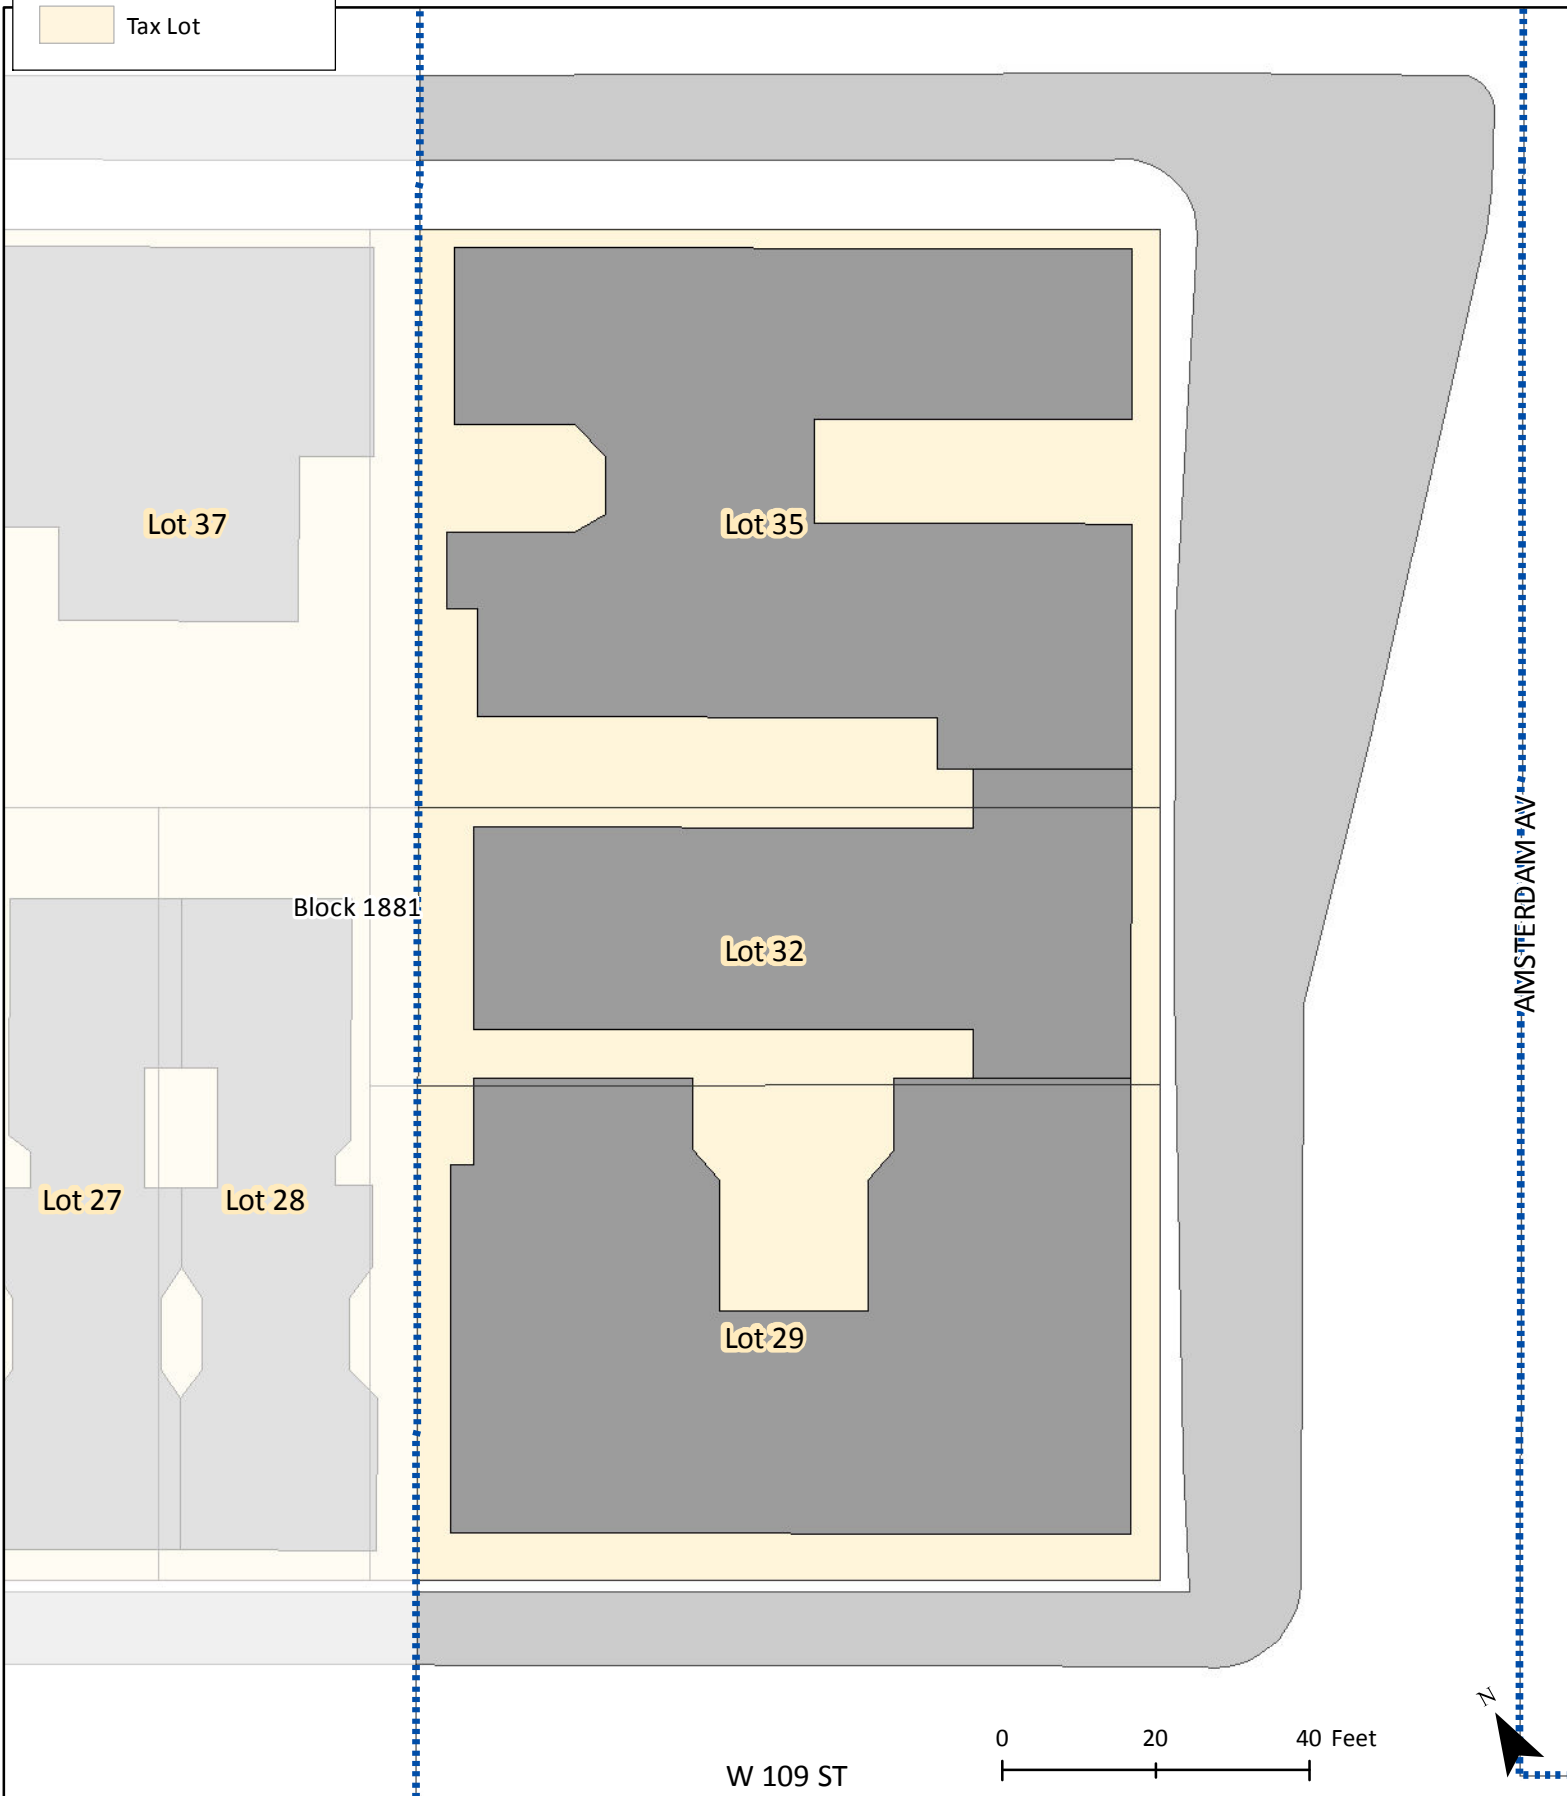

Amsterdam Ave

Map Page # 46 of 77

Legend

-  EC-2 Boundary
-  Building
-  Sidewalk
-  Tax Lot

Base Map for Block Frontage Measurements

Amsterdam Ave

Map Page # 47 of 77

Legend

-  EC-2 Boundary
-  Building
-  Sidewalk
-  Tax Lot

Base Map for Block Frontage Measurements

Amsterdam Ave

Map Page # 48 of 77

Legend

-  EC-2 Boundary
-  Building
-  Sidewalk
-  Tax Lot

AMSTERDAM AV

W-105-ST