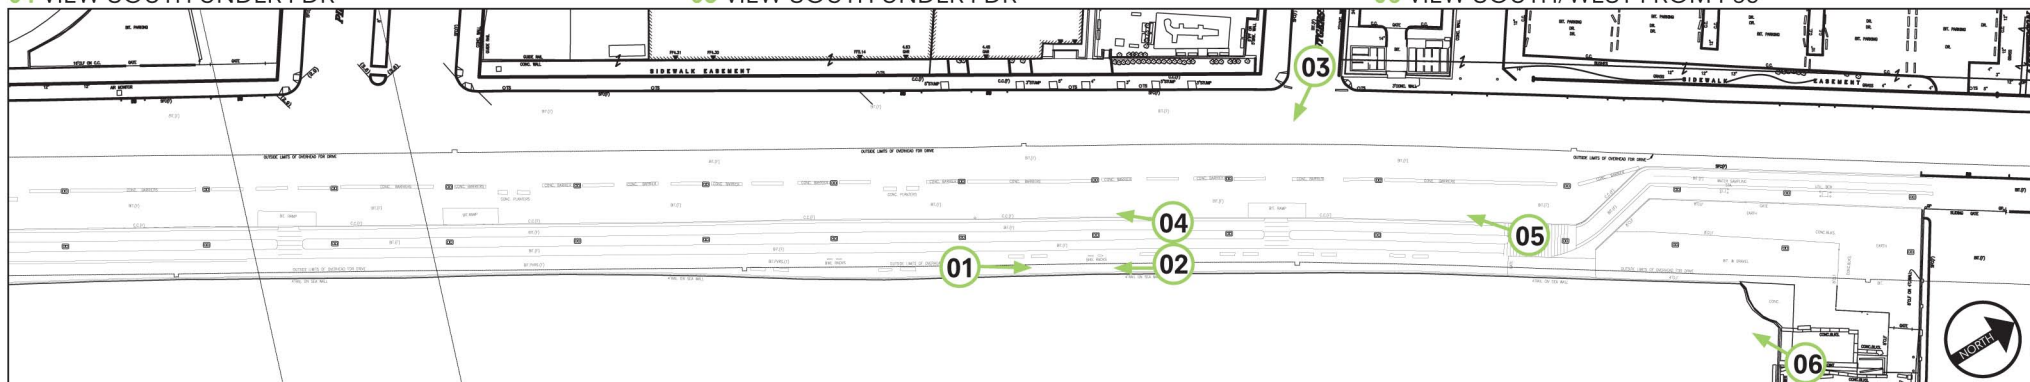

01 VIEW NORTH @ ESPLANADE

02 VIEW SOUTH @ ESPLANADE

03 VIEW EAST @ RUTGERS & SOUTH STREET

04 VIEW SOUTH UNDER FDR

05 VIEW SOUTH UNDER FDR

06 VIEW SOUTH/WEST FROM P35

TITLE: EXISTING CONDITIONS  
ESPLANADE NORTH  
SCALE: NTS