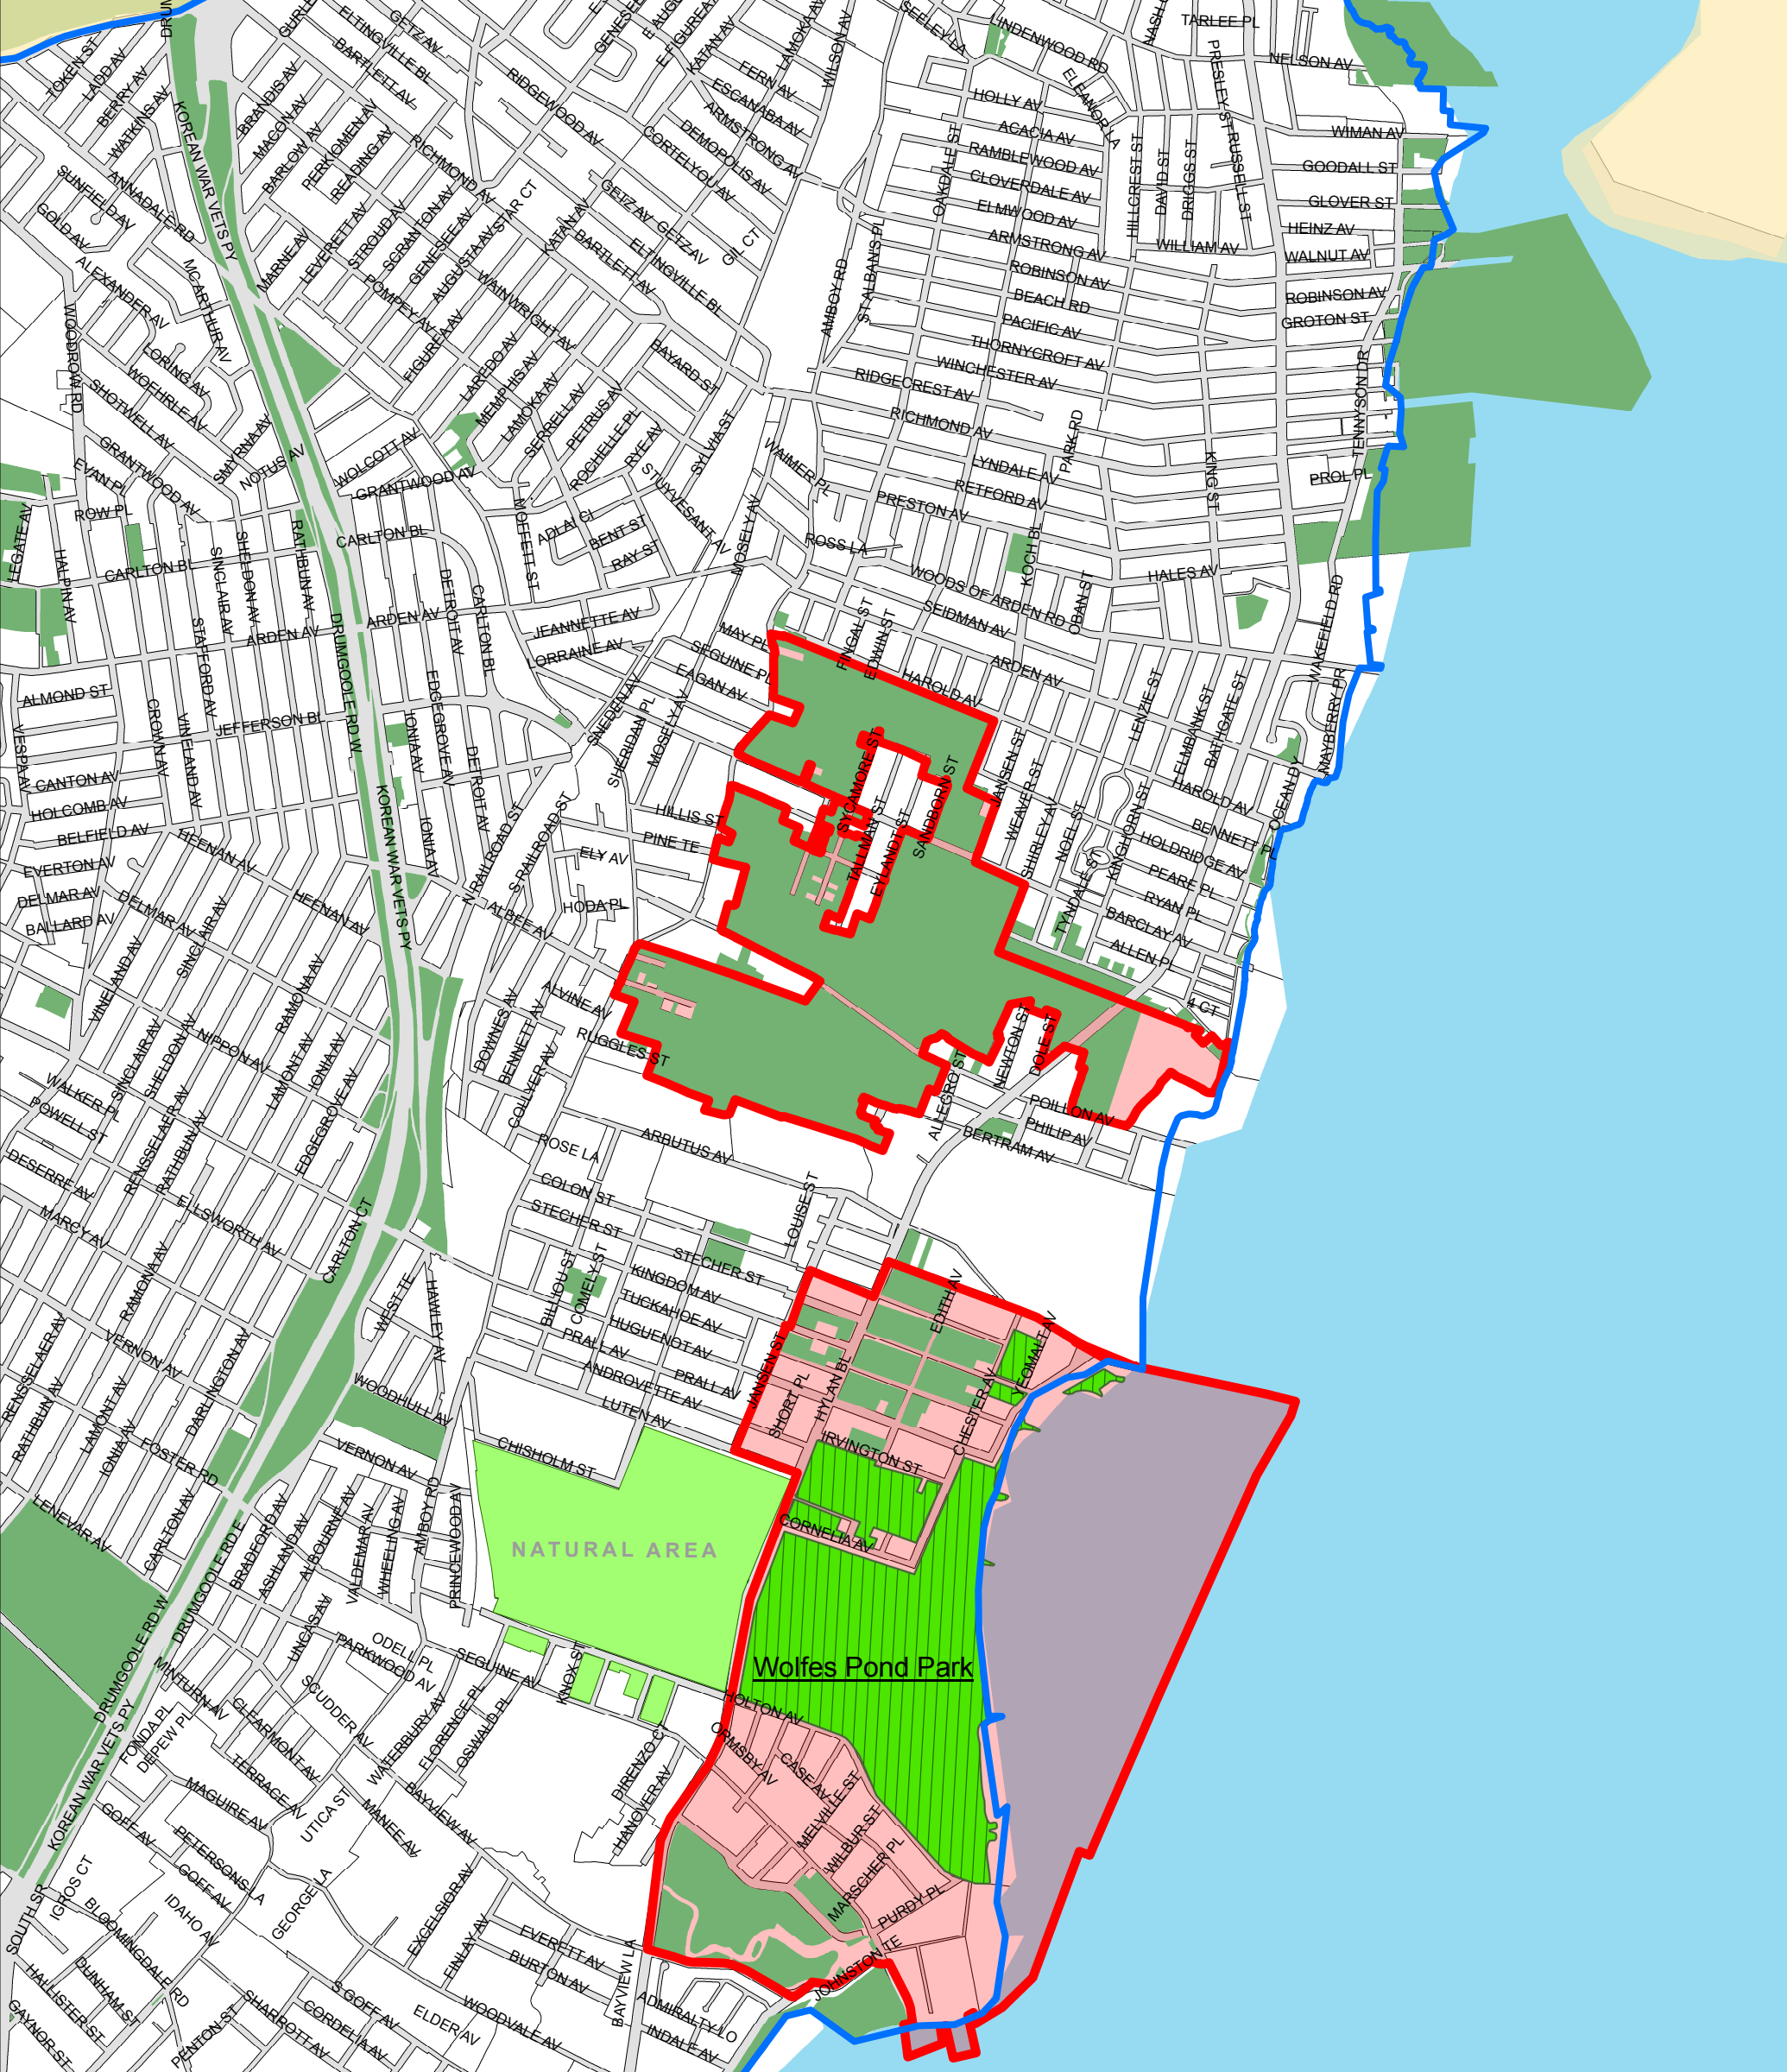

Staten Island Community District 3
Location Map

- New York City Parkland
- Area of Regional Park with limited public accessibility
- Regional Park
- Well-Served Area
- Community District

New York City Parkland
Borough of Staten Island
Community District 3
Well-Served Areas

City of New York Department of Parks and Recreation
Parklands Division
Adrian Benepe, Commissioner

(c) 2010 City of New York Department of Parks and Recreation. May not be reproduced without consent. This map has been prepared in whole or part using secondary data. Data accuracy is limited by the scale and accuracy of the original sources. Site-specific conditions should be field-verified. For legal accuracy, refer to the maps that established parks and acquisition maps.