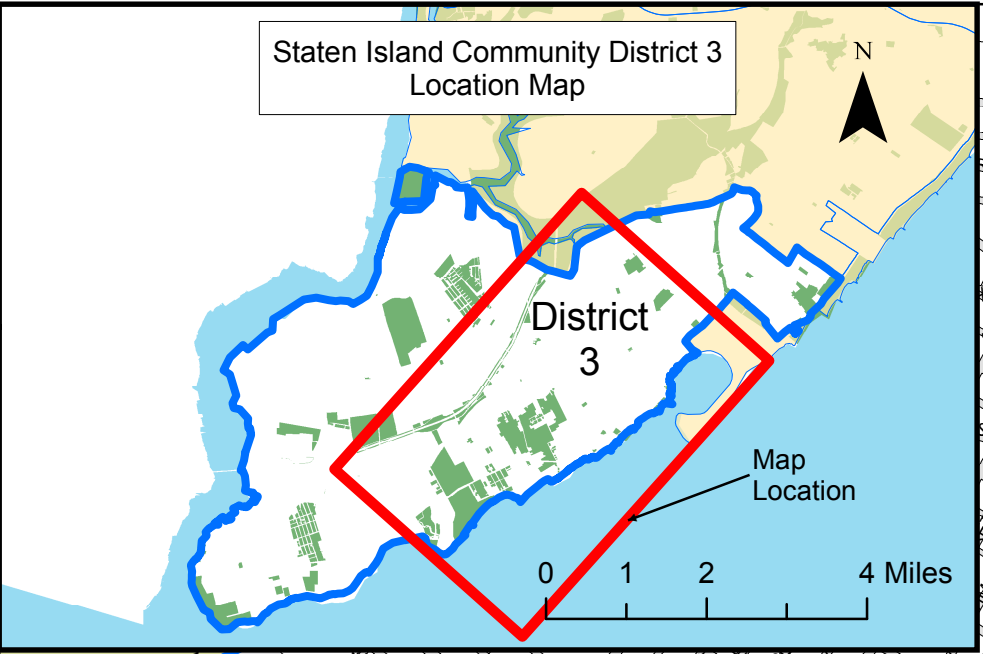

Staten Island Community District 3
Location Map

- New York City Parkland
- Area of Regional Park with limited public accessibility
- Regional Park
- Well-Served Area
- Community District

New York City Parkland
Borough of Staten Island
Community District 3
Well-Served Areas

City of New York Department of Parks and Recreation
Parklands Division
Adrian Benepe, Commissioner

(c) 2010 City of New York Department of Parks and Recreation. May not be reproduced without consent. This map has been prepared in whole or part using secondary data. Data accuracy is limited by the scale and accuracy of the original sources. Site-specific conditions should be field-verified. For legal accuracy, refer to the maps that established parks and acquisition maps.