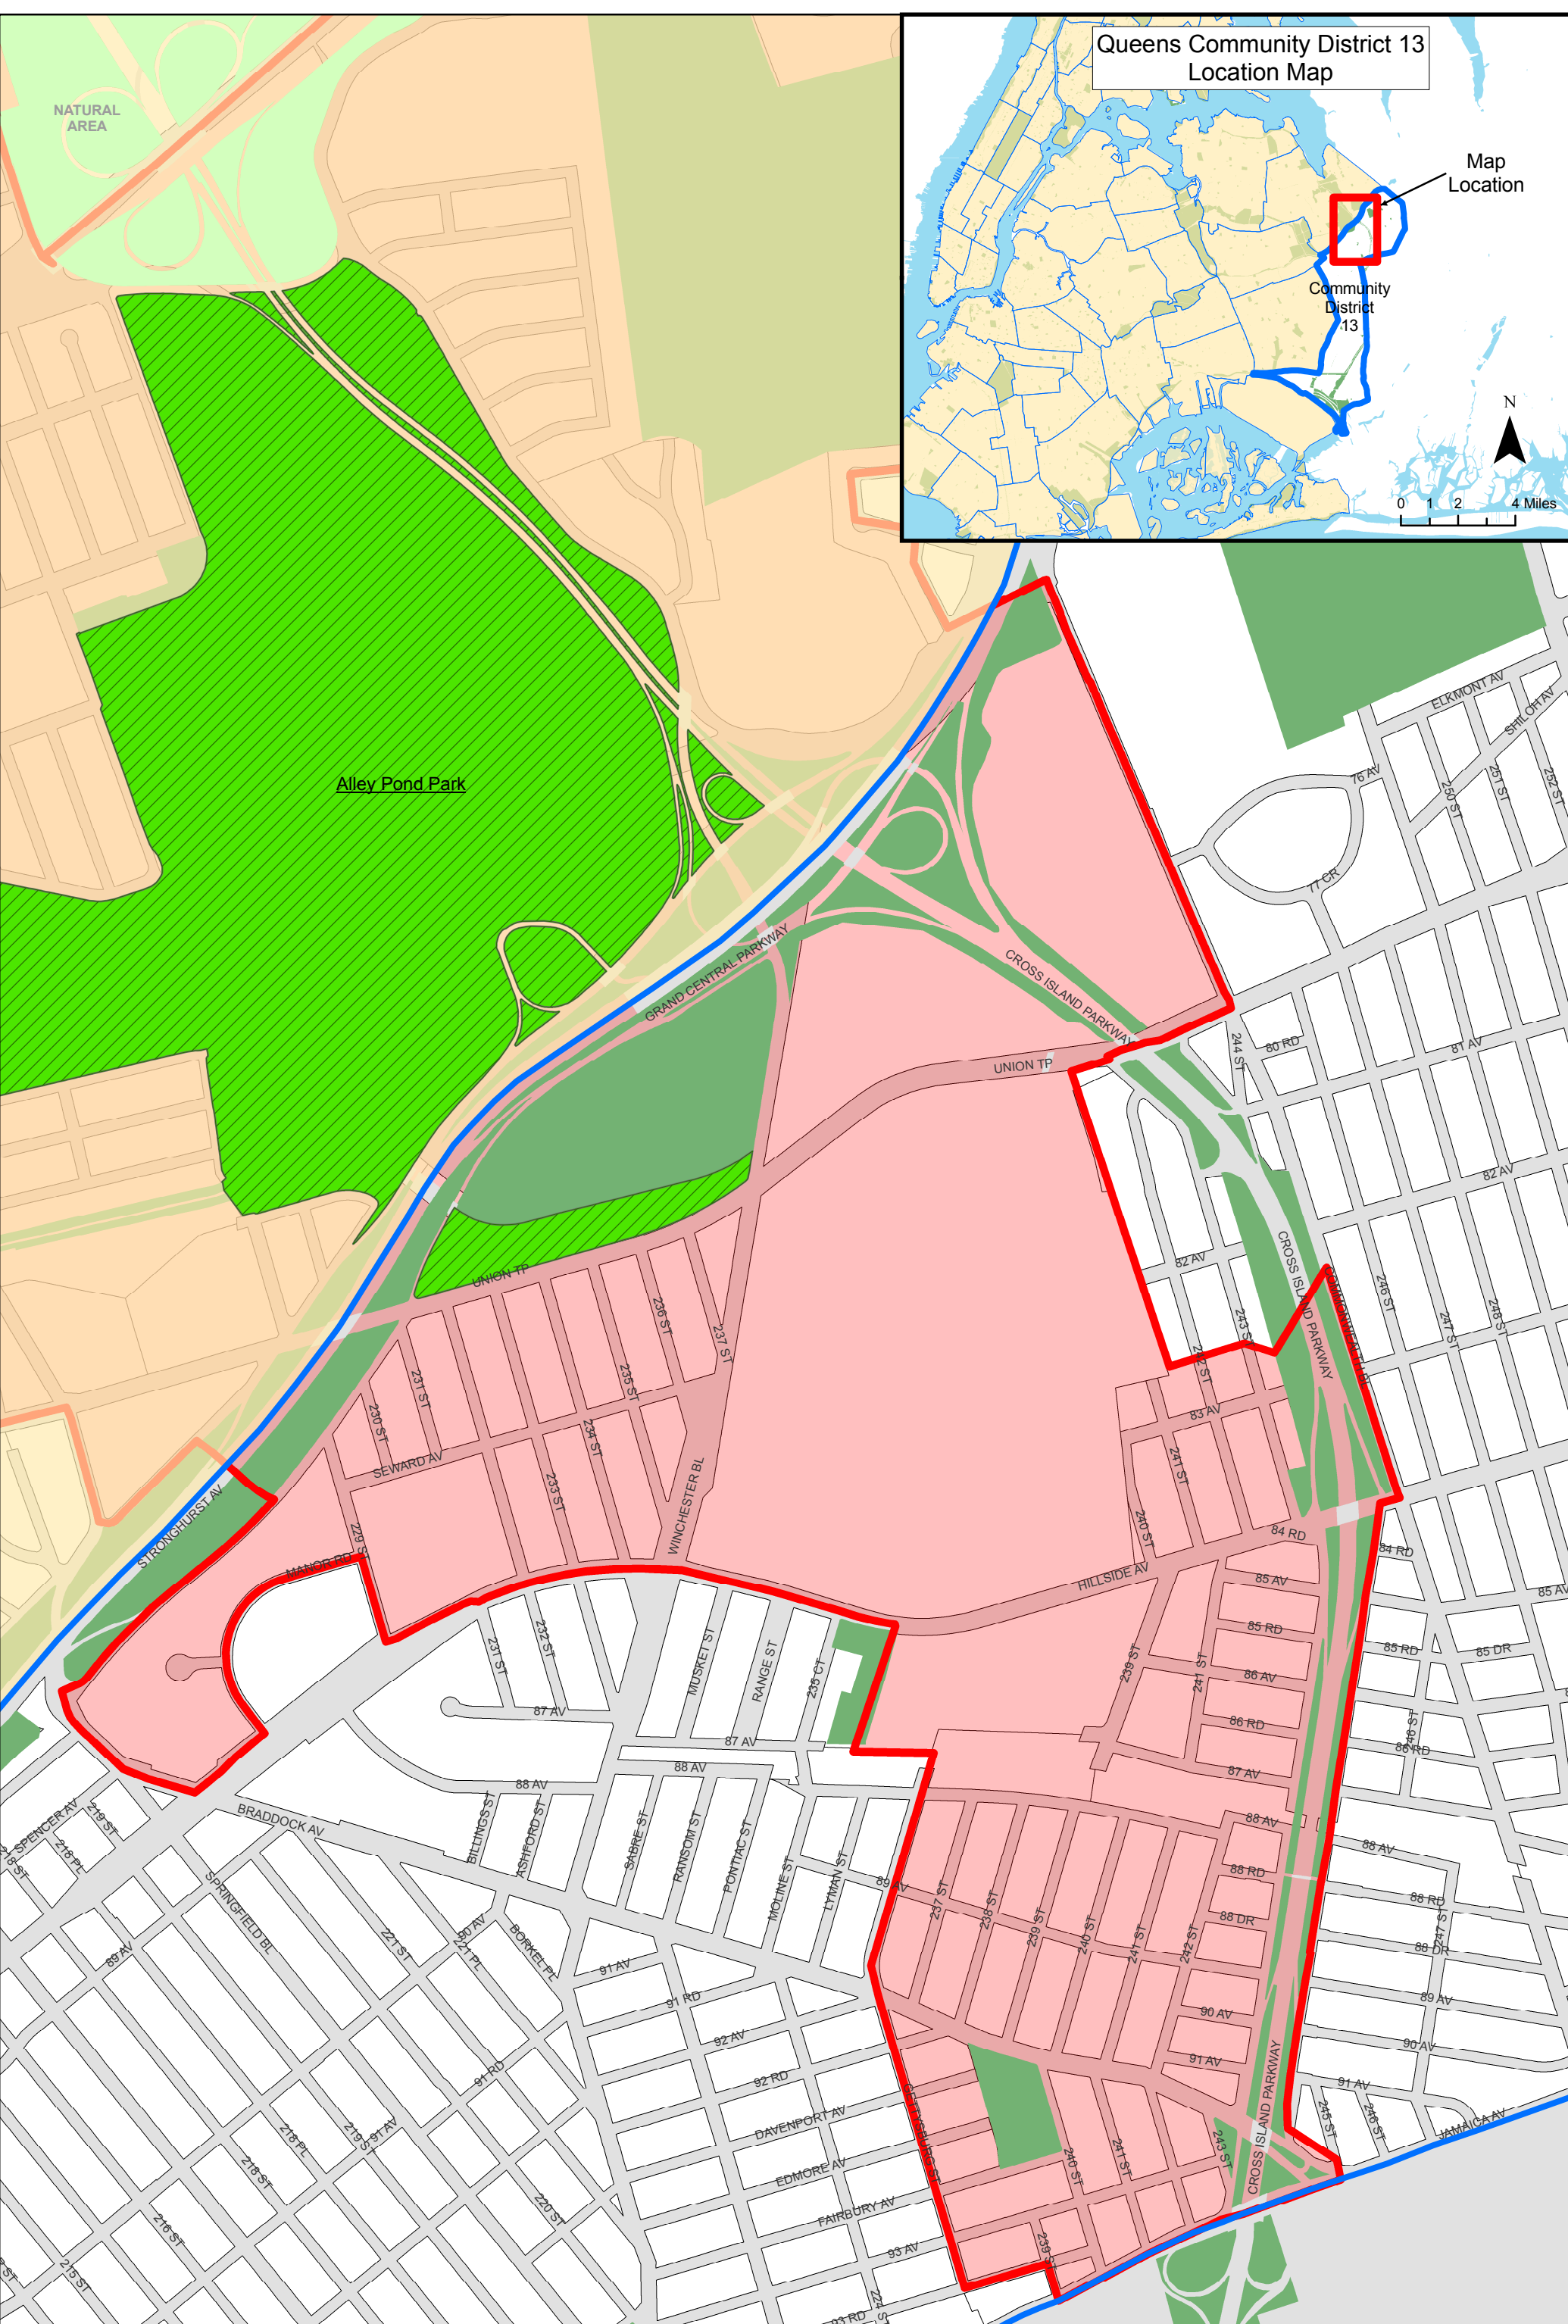

Alley Pond Park

GRAND CENTRAL PARKWAY

CROSS ISLAND PARKWAY

UNION TP

CROSS ISLAND PARKWAY

- New York City Parkland
- Area of Regional Park with limited public accessibility
- Regional Park
- Well-Served Area
- Community District

New York City Parkland
Borough of Queens
Community District 13, Sheet 1 of 2
Well-Served Areas

N