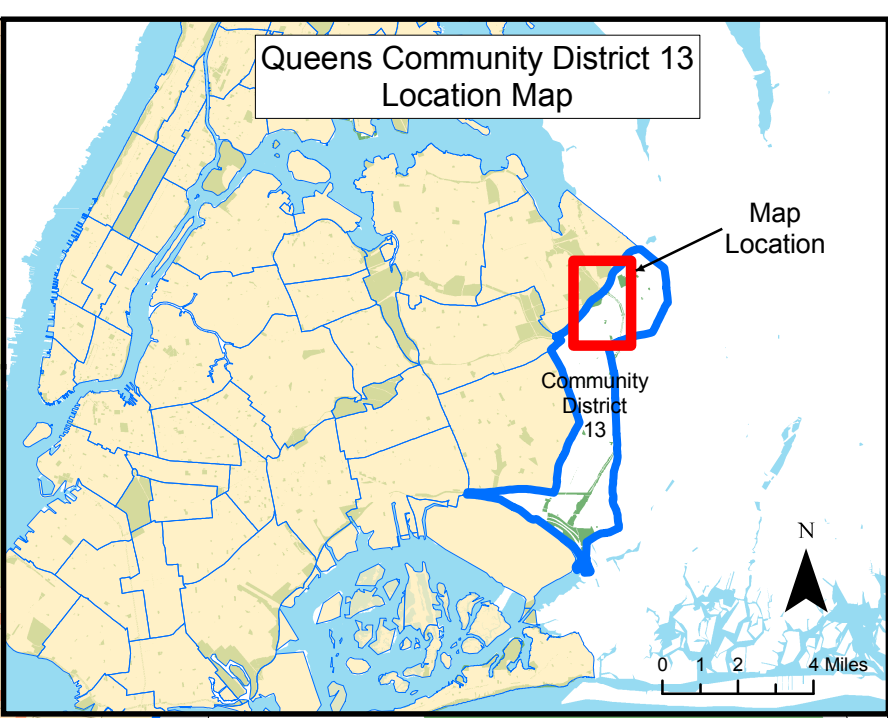

Queens Community District 13
Location Map

Map Location

Community District 13

N