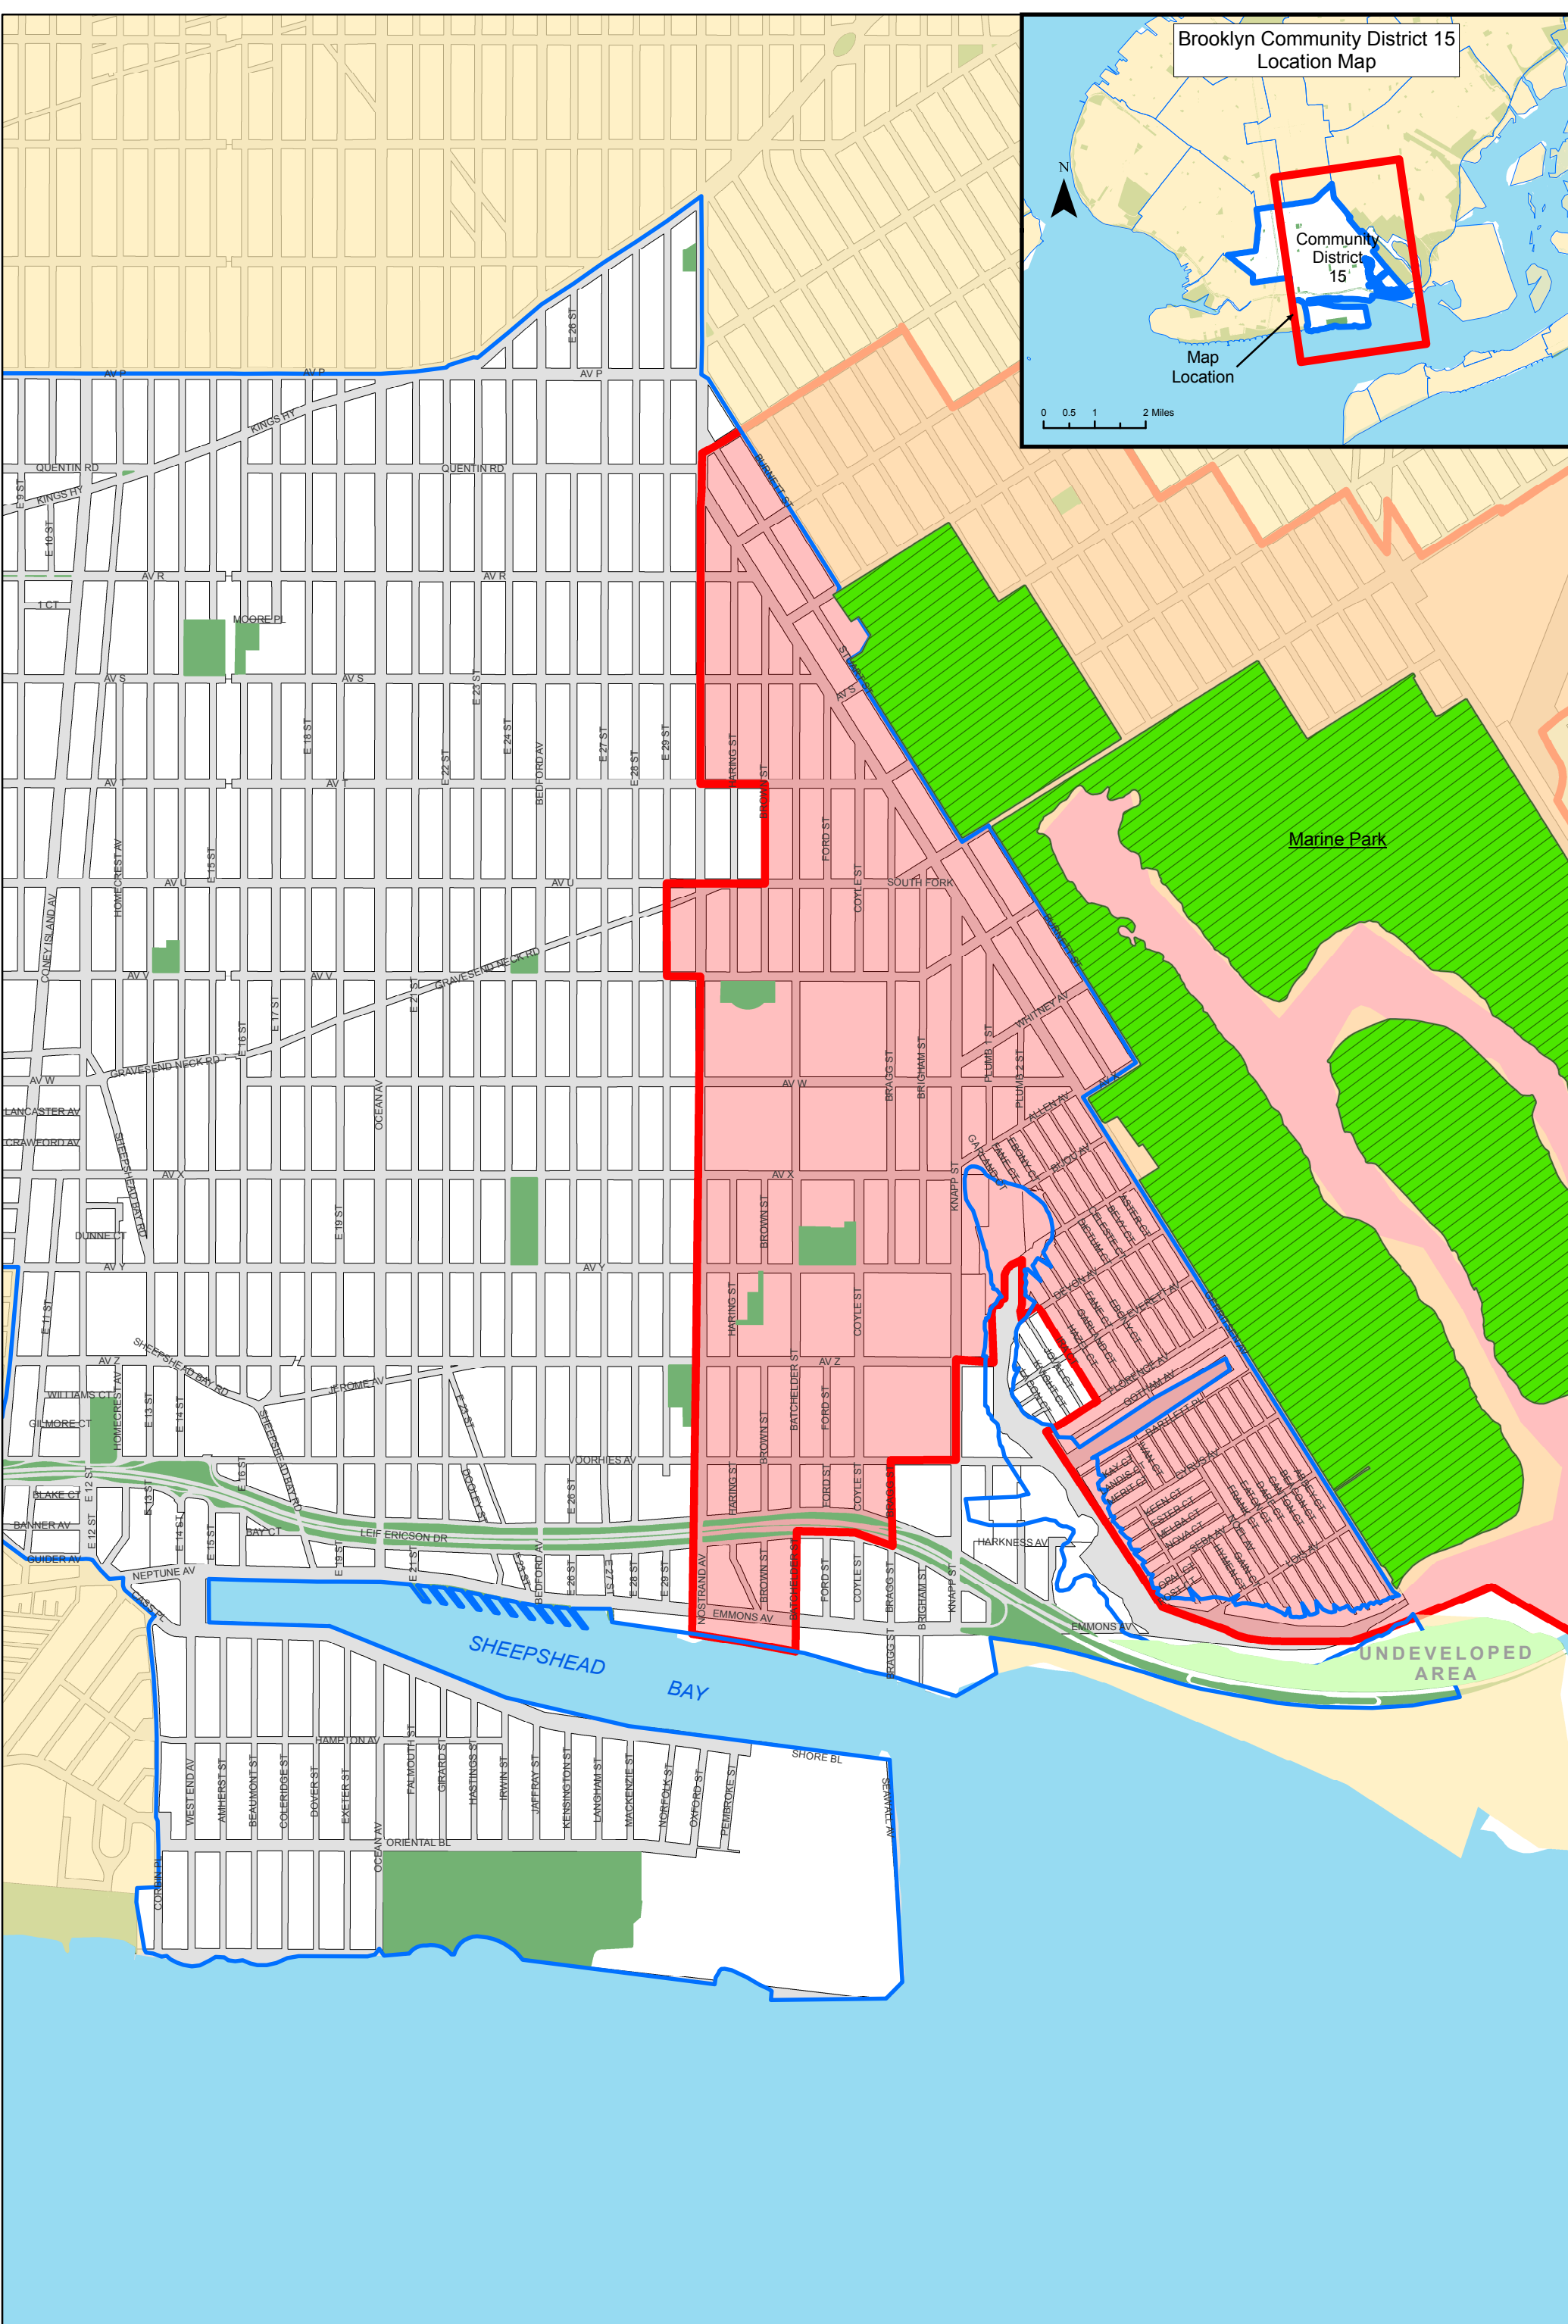

Brooklyn Community District 15
Location Map

- New York City Parkland
- Well-Served Area
- Area of Regional Park with limited public accessibility
- Regional Park
- Community District

New York City Parkland
Borough of Brooklyn
Community District 15
Well-Served Areas

City of New York Department of Parks and Recreation
Parklands Division
Michael R. Bloomberg, Mayor
Adrian Benepe, Commissioner