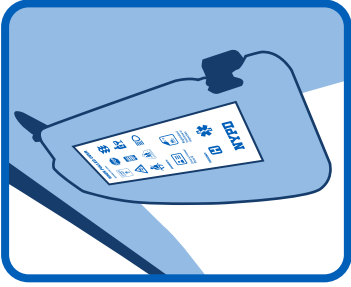

IF THE POLICE STOP YOU, FOLLOW THESE STEPS:

IF THE POLICE STOP YOU, FOLLOW THESE STEPS:

- **Your Visor Card should be attached to the driver's side sun visor.**
- **Open your driver's side window. If it is dark, turn on your vehicle's dome light.**
- **Place both of your hands near the top of the steering wheel.**
- **When the officer is at your window, point to your Visor Card and remove it from the sun visor. Hand it to the officer.**
- **The officer can use the Visor Card to instruct you on what to do next. The pictures on the card can help both of you communicate better.**