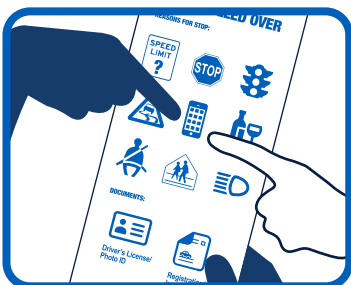

IF THE POLICE STOP YOU, FOLLOW THESE STEPS:

IF THE POLICE STOP YOU, FOLLOW THESE STEPS:

- **Your Visor Card should be attached to the driver's side sun visor.**
- **Open your driver's side window. If it is dark, turn on your vehicle's dome light.**
- **Place both of your hands near the top of the steering wheel.**
- **When the officer is at your window, point to your Visor Card and remove it from the sun visor. Hand it to the officer.**
- **The officer can use the Visor Card to instruct you on what to do next. The pictures on the card can help both of you communicate better.**