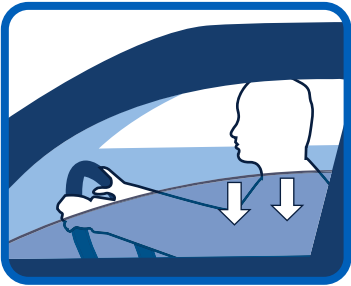

IF THE POLICE STOP YOU, FOLLOW THESE STEPS:

IF THE POLICE STOP YOU, FOLLOW THESE STEPS:

- **Your Visor Card should be attached to the driver's side sun visor.**
- **Open your driver's side window. If it is dark, turn on your vehicle's dome light.**
- **Place both of your hands near the top of the steering wheel.**
- **When the officer is at your window, point to your Visor Card and remove it from the sun visor. Hand it to the officer.**
- **The officer can use the Visor Card to instruct you on what to do next. The pictures on the card can help both of you communicate better.**