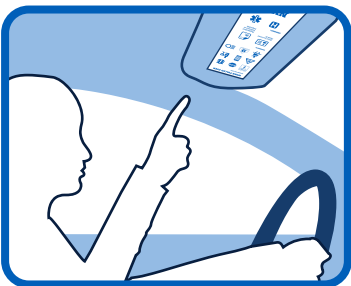

IF THE POLICE STOP YOU, FOLLOW THESE STEPS:

IF THE POLICE STOP YOU, FOLLOW THESE STEPS:

- **Your Visor Card should be attached to the driver's side sun visor.**
- **Open your driver's side window. If it is dark, turn on your vehicle's dome light.**
- **Place both of your hands near the top of the steering wheel.**
- **When the officer is at your window, point to your Visor Card and remove it from the sun visor. Hand it to the officer.**
- **The officer can use the Visor Card to instruct you on what to do next. The pictures on the card can help both of you communicate better.**