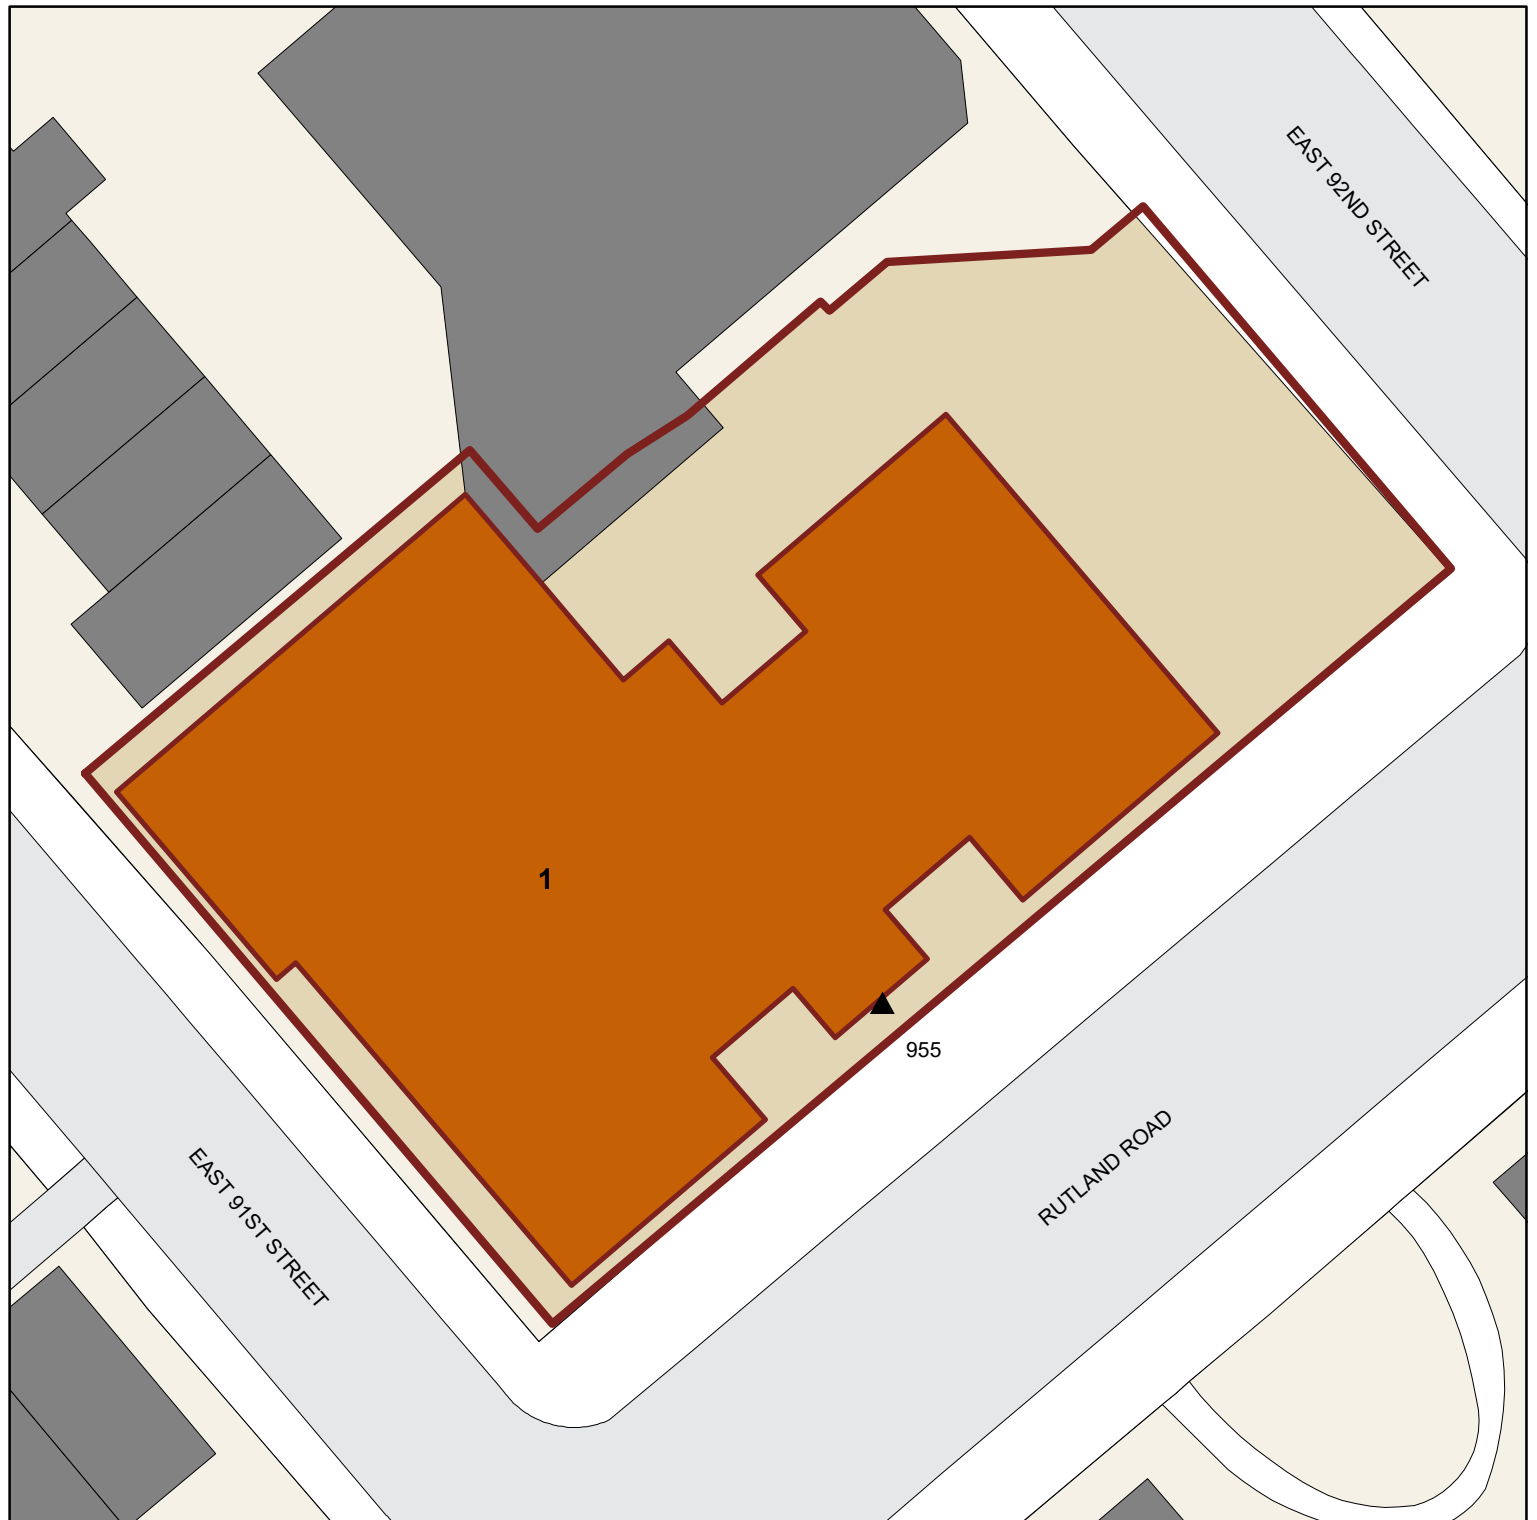

RUTLAND TOWERS

NEW YORK CITY
HOUSING
AUTHORITY

BOROUGH: BROOKLYN

 NYCHA Development

 NYCHA Building

 Residential Addresses

 Management Office

 NYC Parks

RUTLAND TOWERS

BOROUGH: BROOKLYN

TDS #: 282

MANAGED BY: REID APARTMENTS

BUILDING#	STAIRHALL#	ADDRESS	ZIP CODE	RESIDENTIAL	BLOCK	LOT	BIN	AMP#	HZ	FACILITY
1	041	955 RUTLAND ROAD	11212	YES	4594	64	3099358	NY005011670		BOILER/ LAUNDRY ROOM