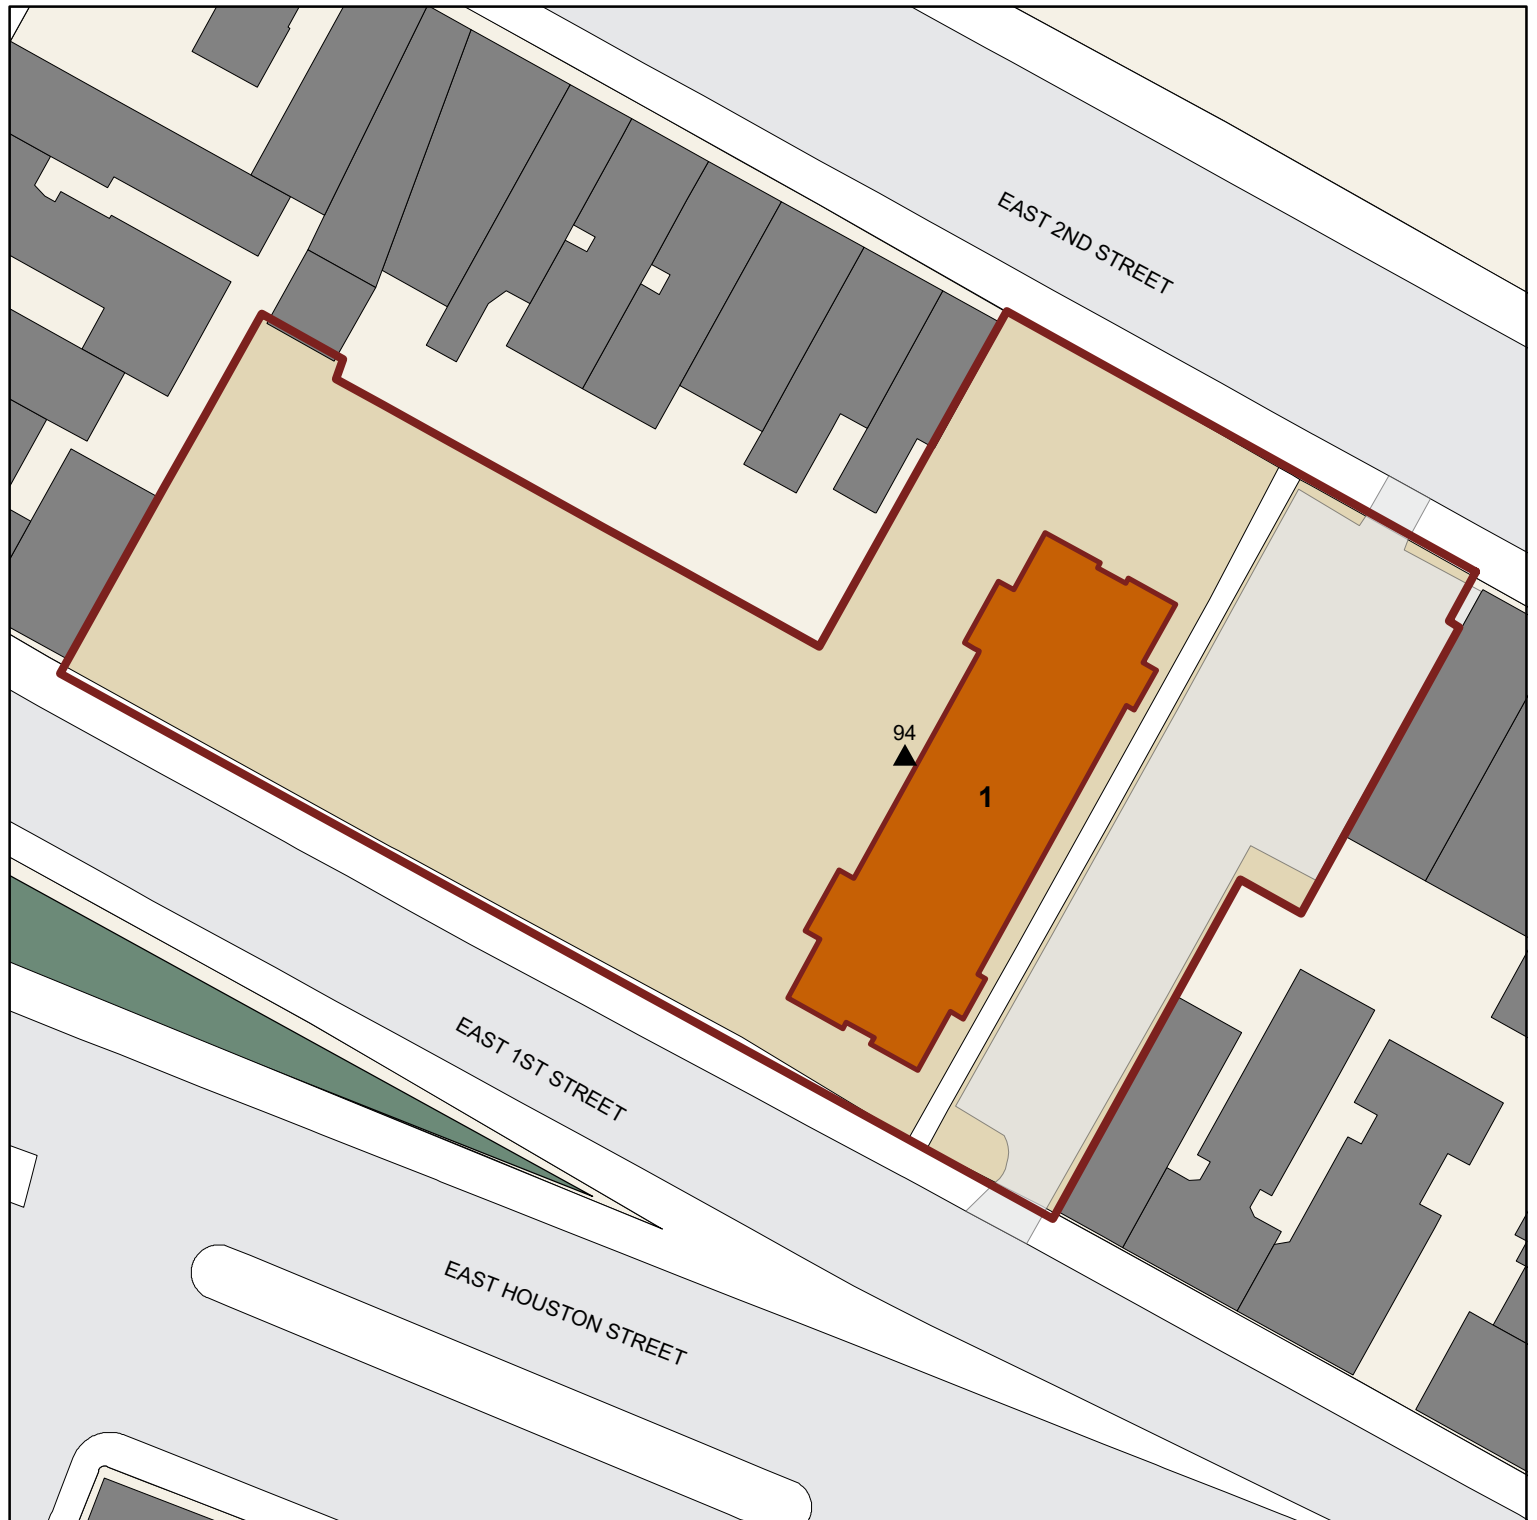

MELTZER TOWER

NEW YORK CITY HOUSING AUTHORITY

BOROUGH: MANHATTAN

 NYCHA Development

 NYCHA Building

 Residential Addresses

 Management Office

 NYC Parks

MELTZER TOWER

BOROUGH: MANHATTAN

TDS #: 183

MANAGED BY: GOMPERS

BUILDING#	STAIRHALL#	ADDRESS	ZIP CODE	RESIDENTIAL	BLOCK	LOT	BIN	AMP#	HZ	FACILITY
1	005	94 EAST 1ST STREET	10009	YES	429	21	1005743	NY005011000	6	SENIOR CENTER/ COMMERCIAL SPACE (STORE #1)/ BOILER/ LAUNDRY ROOM/ ELECTRICIAN SHOP/ MAINTENANCE SHOP/ROOFTOP LEASE LOCATION