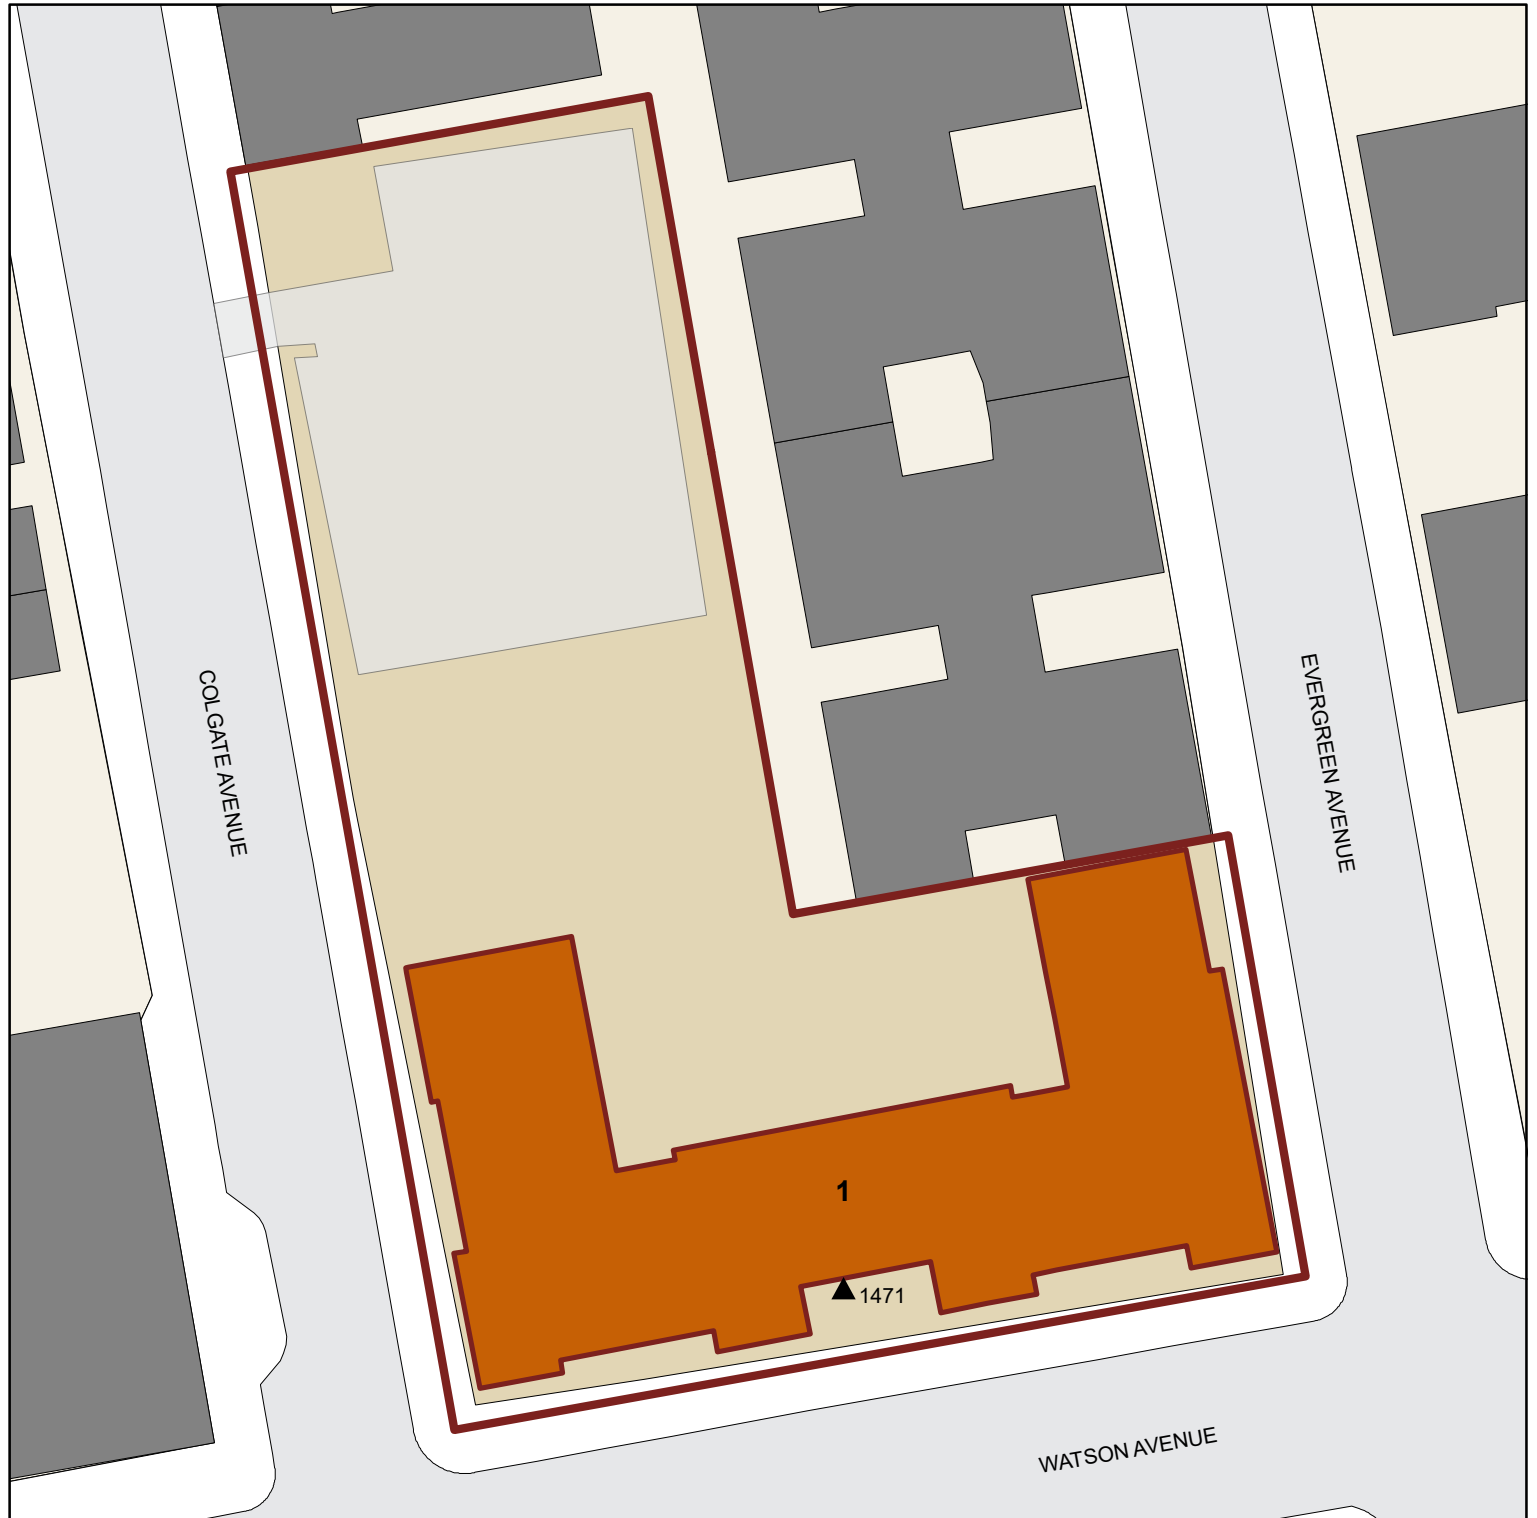

1471 WATSON AVENUE

NEW YORK CITY
HOUSING
AUTHORITY

BOROUGH: BRONX

-  NYCHA Development
-  NYCHA Building
-  Residential Addresses
-  Management Office
-  NYC Parks

1471 WATSON AVENUE

BOROUGH: BRONX

TDS #: 214

MANAGED BY: SOTOMAYOR HOUSES

BUILDING#	STAIRHALL#	ADDRESS	ZIP CODE	RESIDENTIAL	BLOCK	LOT	BIN	AMP#	HZ	FACILITY
1	029	1471 WATSON AVENUE	10472	YES	3737	1	2023748	NY005010670	3	BOILER
1	029	1473 WATSON AVENUE	10472		3737	1	2023748	NY005010670	3	