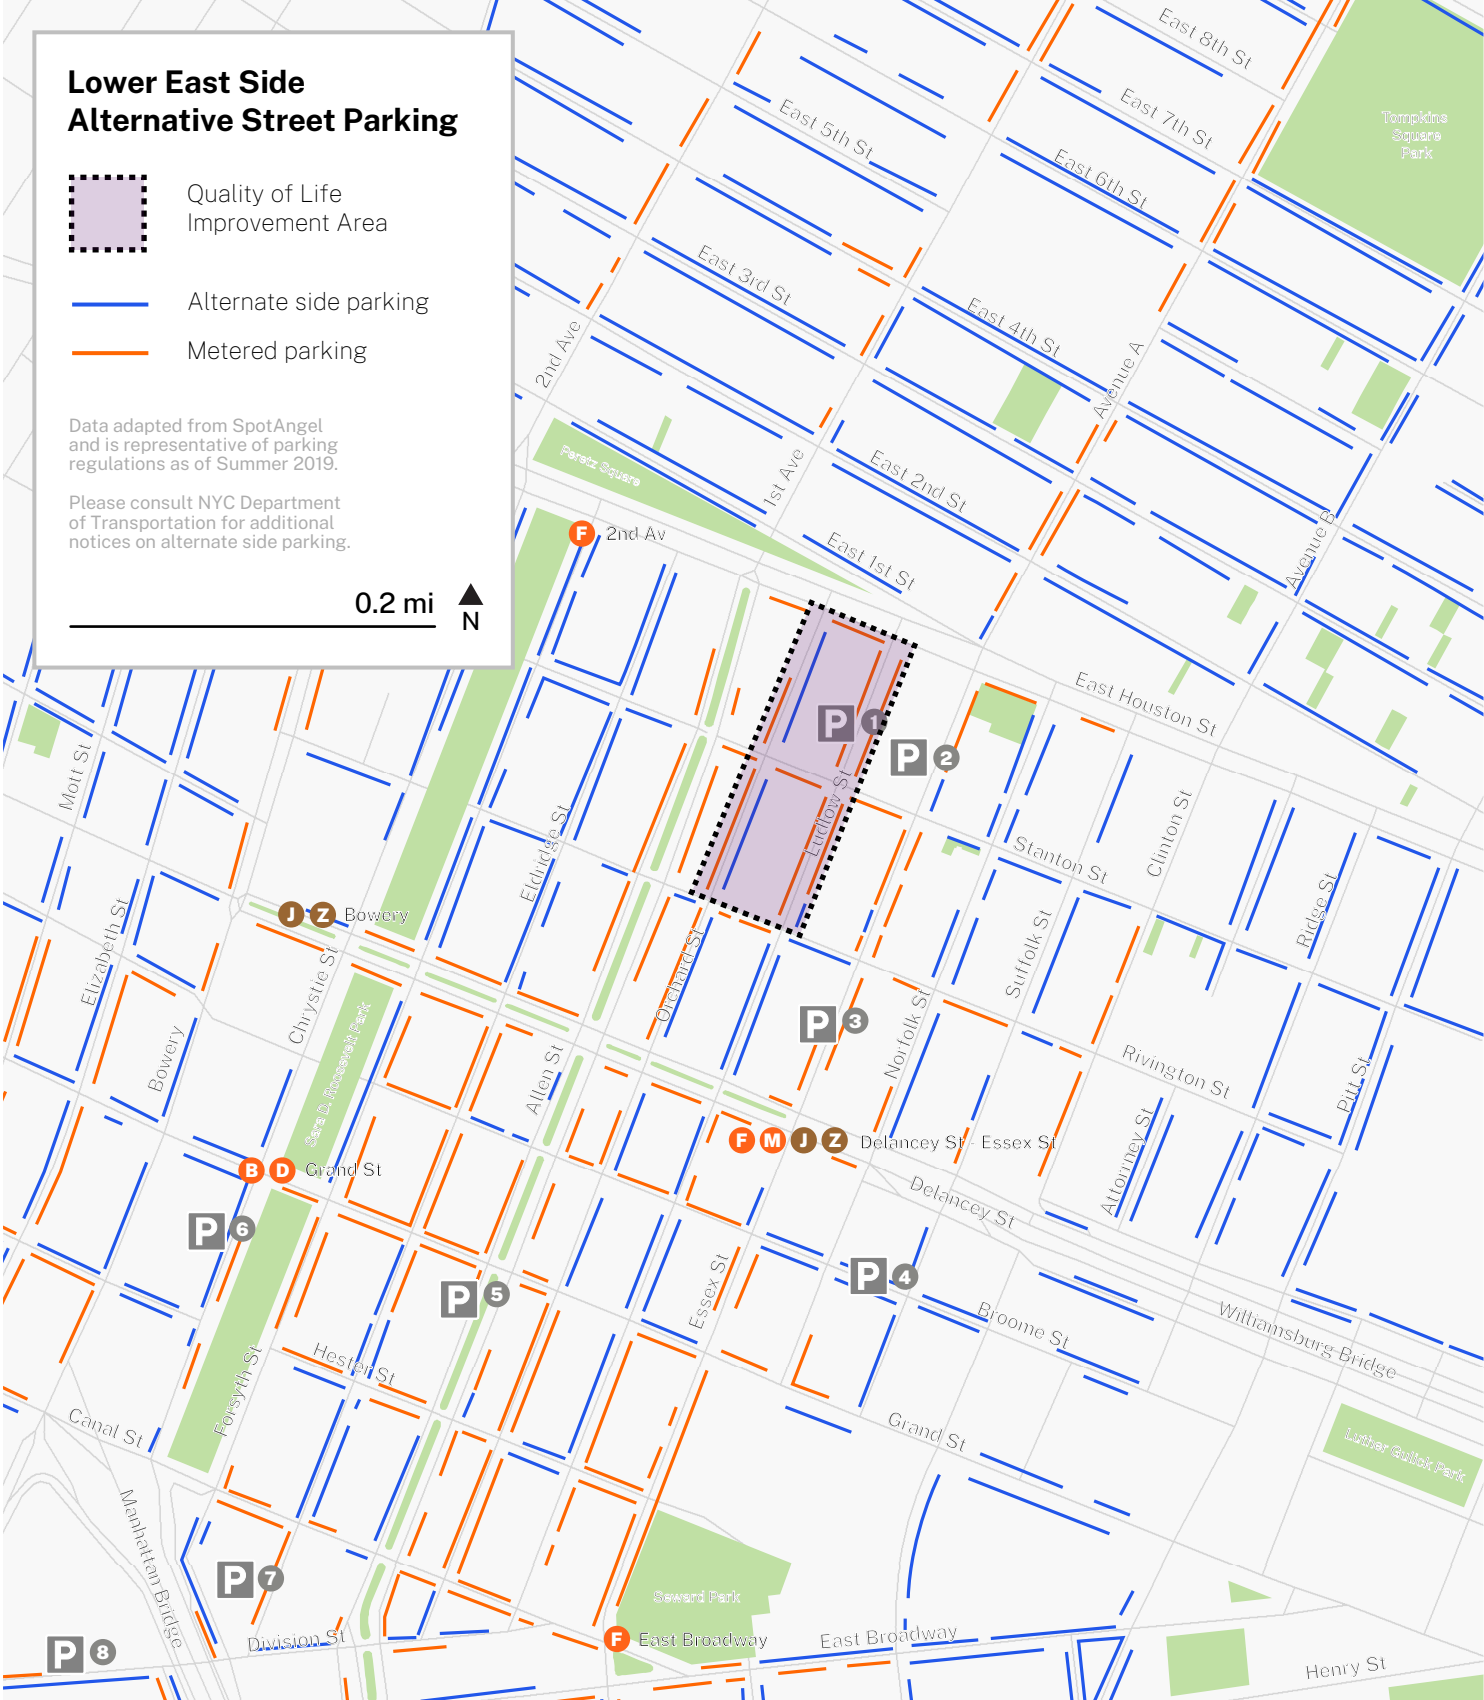

# Lower East Side Alternative Street Parking

Quality of Life Improvement Area

— Alternate side parking

— Metered parking

Data adapted from SpotAngel and is representative of parking regulations as of Summer 2019.

Please consult NYC Department of Transportation for additional notices on alternate side parking.

0.2 mi

## Nearby Parking Garages

- |                            |                             |                             |                            |
|----------------------------|-----------------------------|-----------------------------|----------------------------|
| <b>1</b> 169 Ludlow Street | <b>3</b> 109 Essex Street   | <b>5</b> 59 Allen Street    | <b>7</b> 26 Forsyth Street |
| <b>2</b> 167 Essex Street  | <b>4</b> 200 Broome Street* | <b>6</b> 89 Chrystie Street | <b>8</b> 2 Division Street |