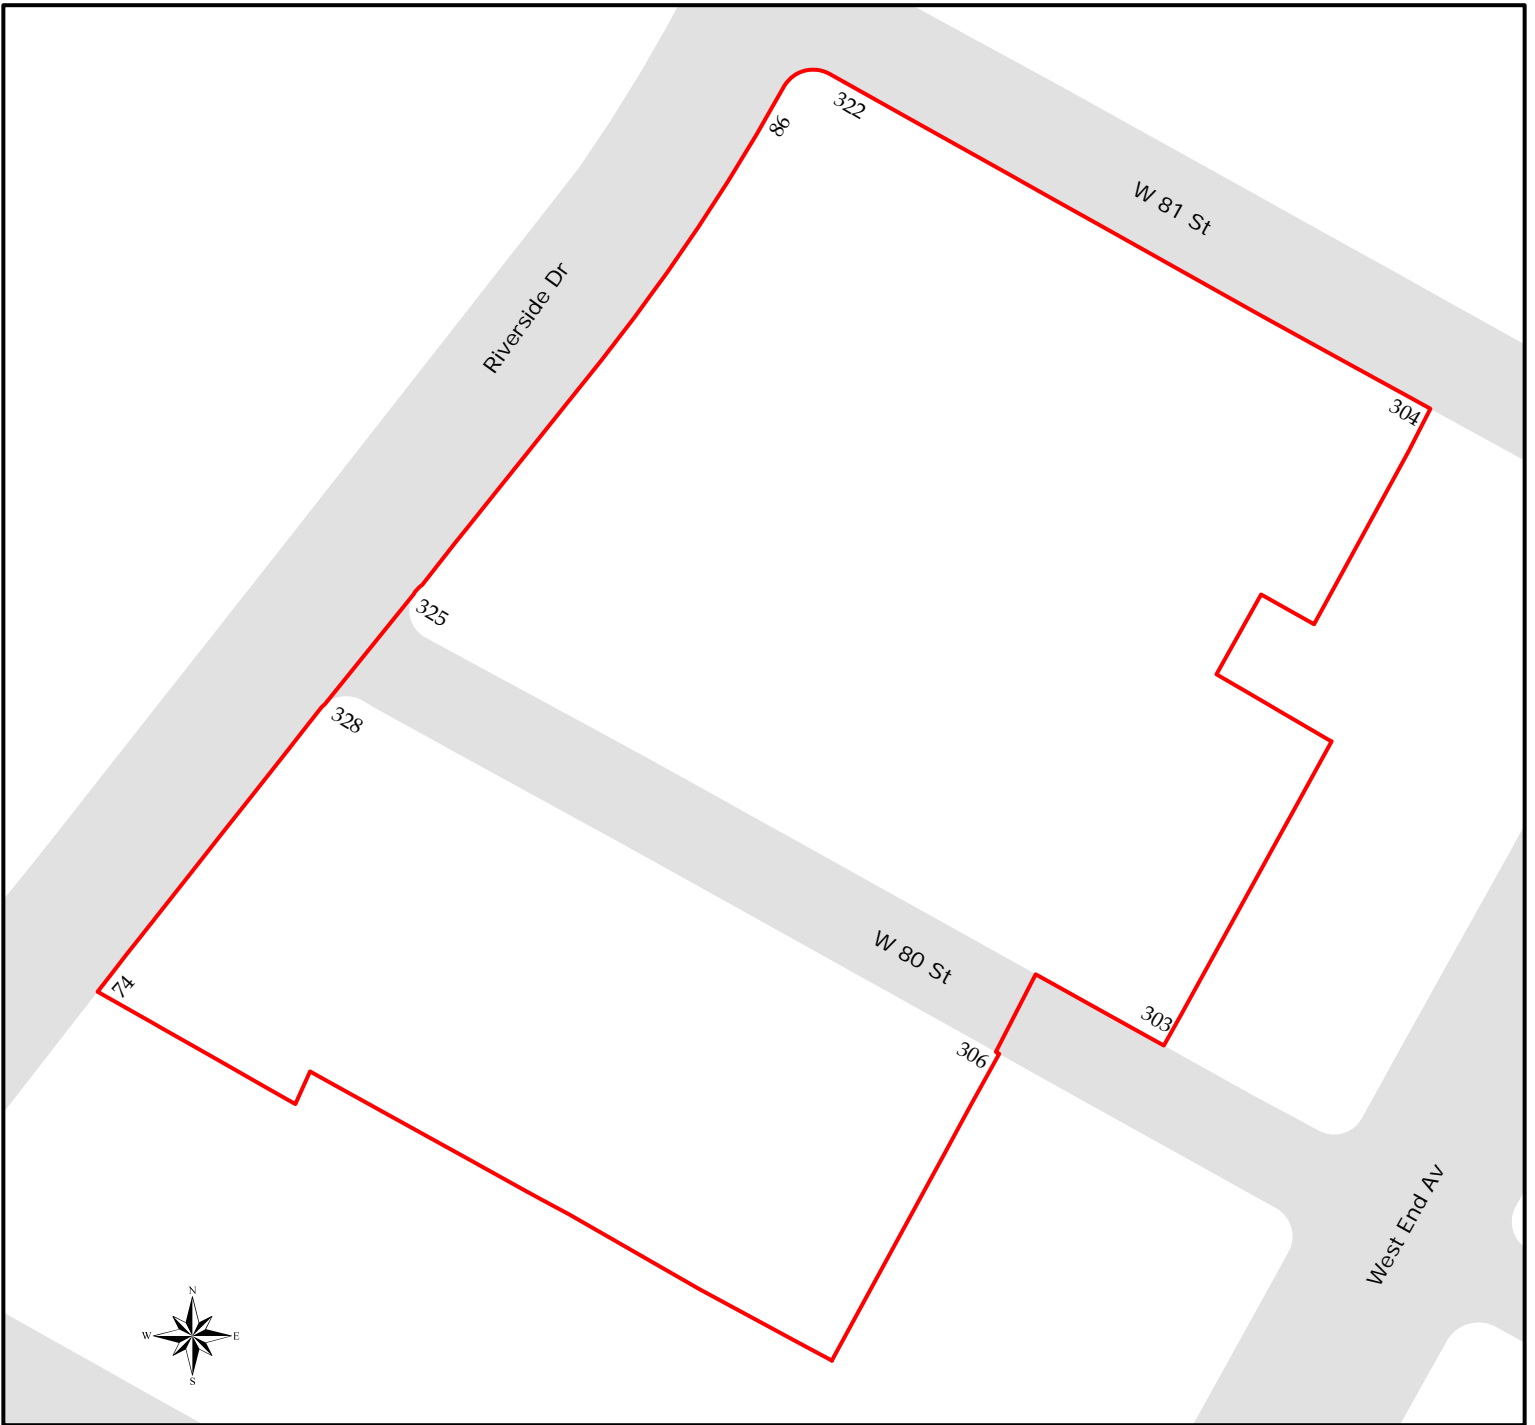

Riverside Drive - West 80th-81st Street

Riverside Drive - West 80th-81st Street
Historic District
Manhattan
Designated: March 26, 1985

 Historic District Boundaries