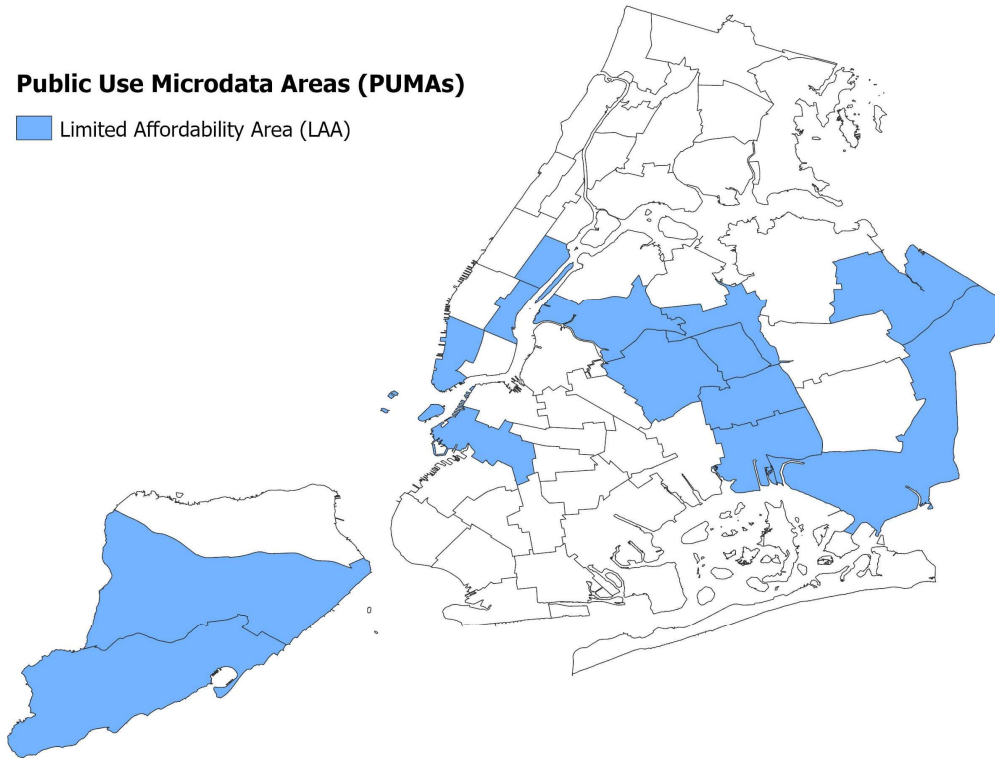

**Public Use Microdata Areas (PUMAs)**

■ Limited Affordability Area (LAA)

Puma	Name
3805	Upper East Side
3808	Murray Hill
3810	Wall Street
3901	South Island
3902	Mid-Island
4005	Red Hook, Park Slope
4104	Bayside, Little Neck
4105	Laurelton, Cambria Heights
4107	Elmhurst, Corona
4108	Rego Park, Forest Hills
4109	Sunnyside, Woodside
4110	Maspeth, Ridgewood
4111	Woodhaven, Kew Gardens
4113	Howard Beach, Ozone Park