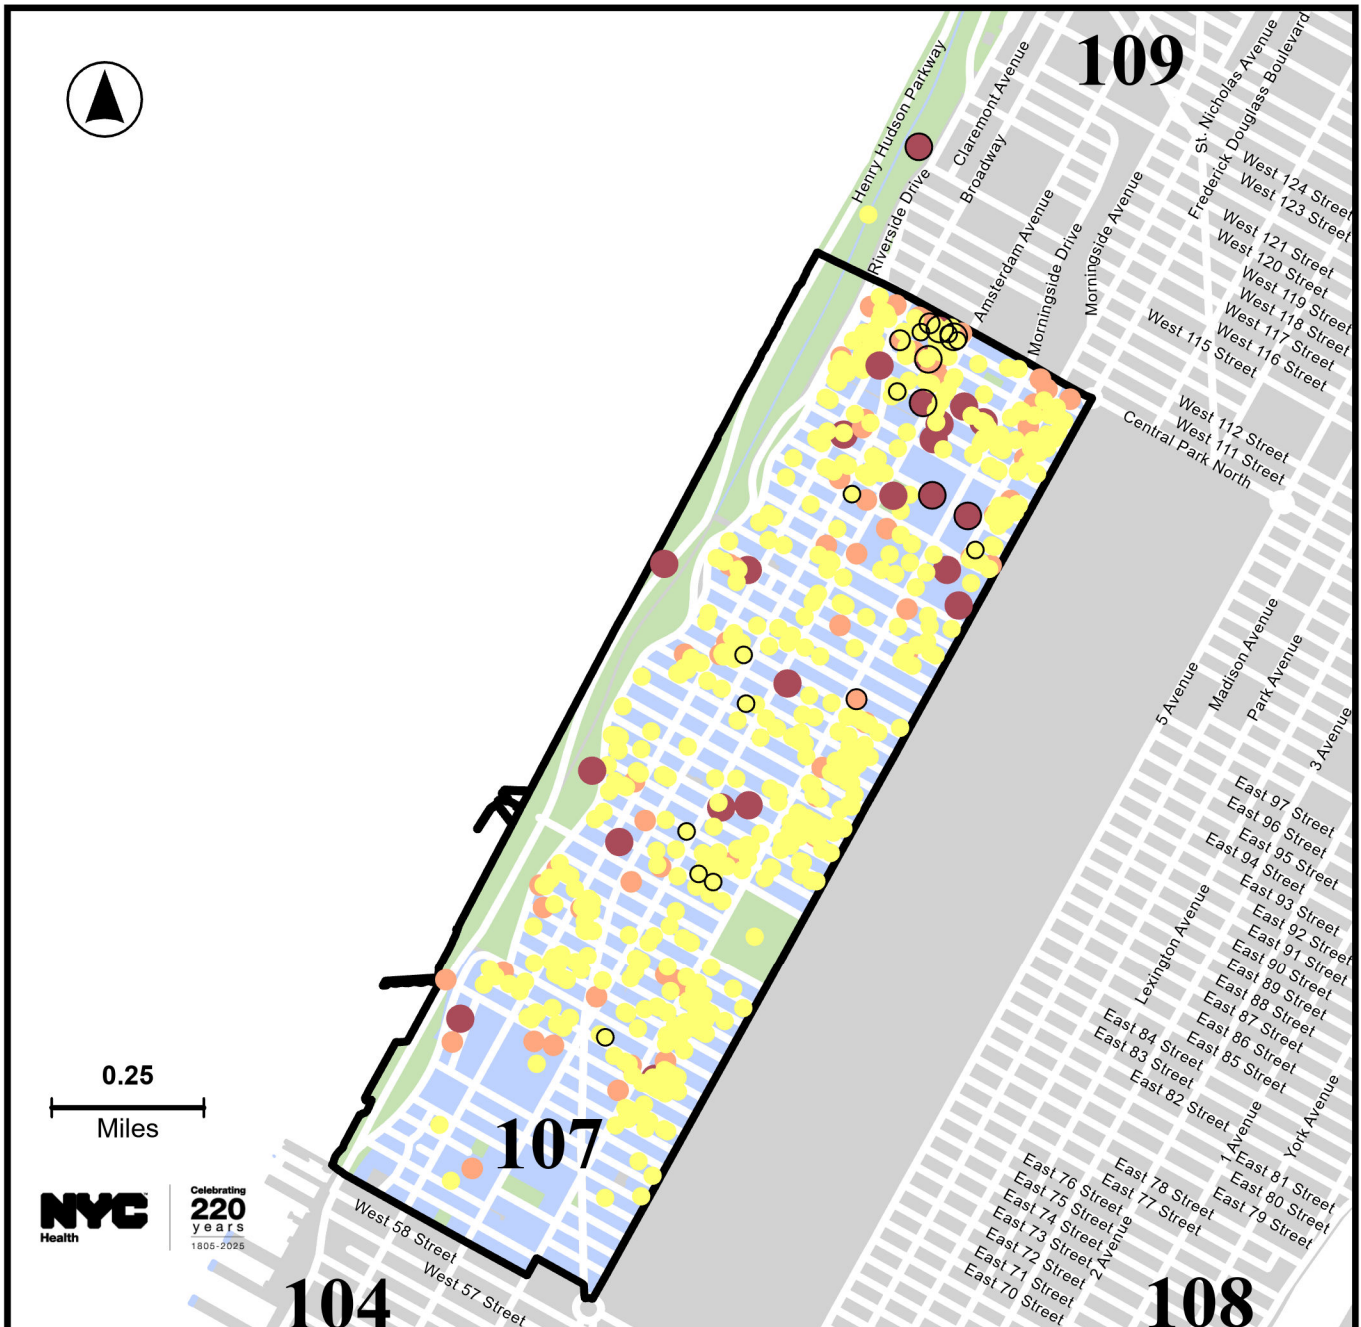

RAT ACTIVITY INDEX 2025

Manhattan Community District 7

0.25
Miles

Celebrating
220
years
1805-2025

Active Rat Signs Severity Score

Higher Scores Indicate Greater Severity

○ Garbage/Harborage Conditions

■ Inspected Property

■ Inspected Park

Properties Inspected: 4,414 (100%)

Failed for Active Rats: 334 (8%)

Dates Indexed: 1/2/25 - 12/31/25

New York City

CD 107 in Red