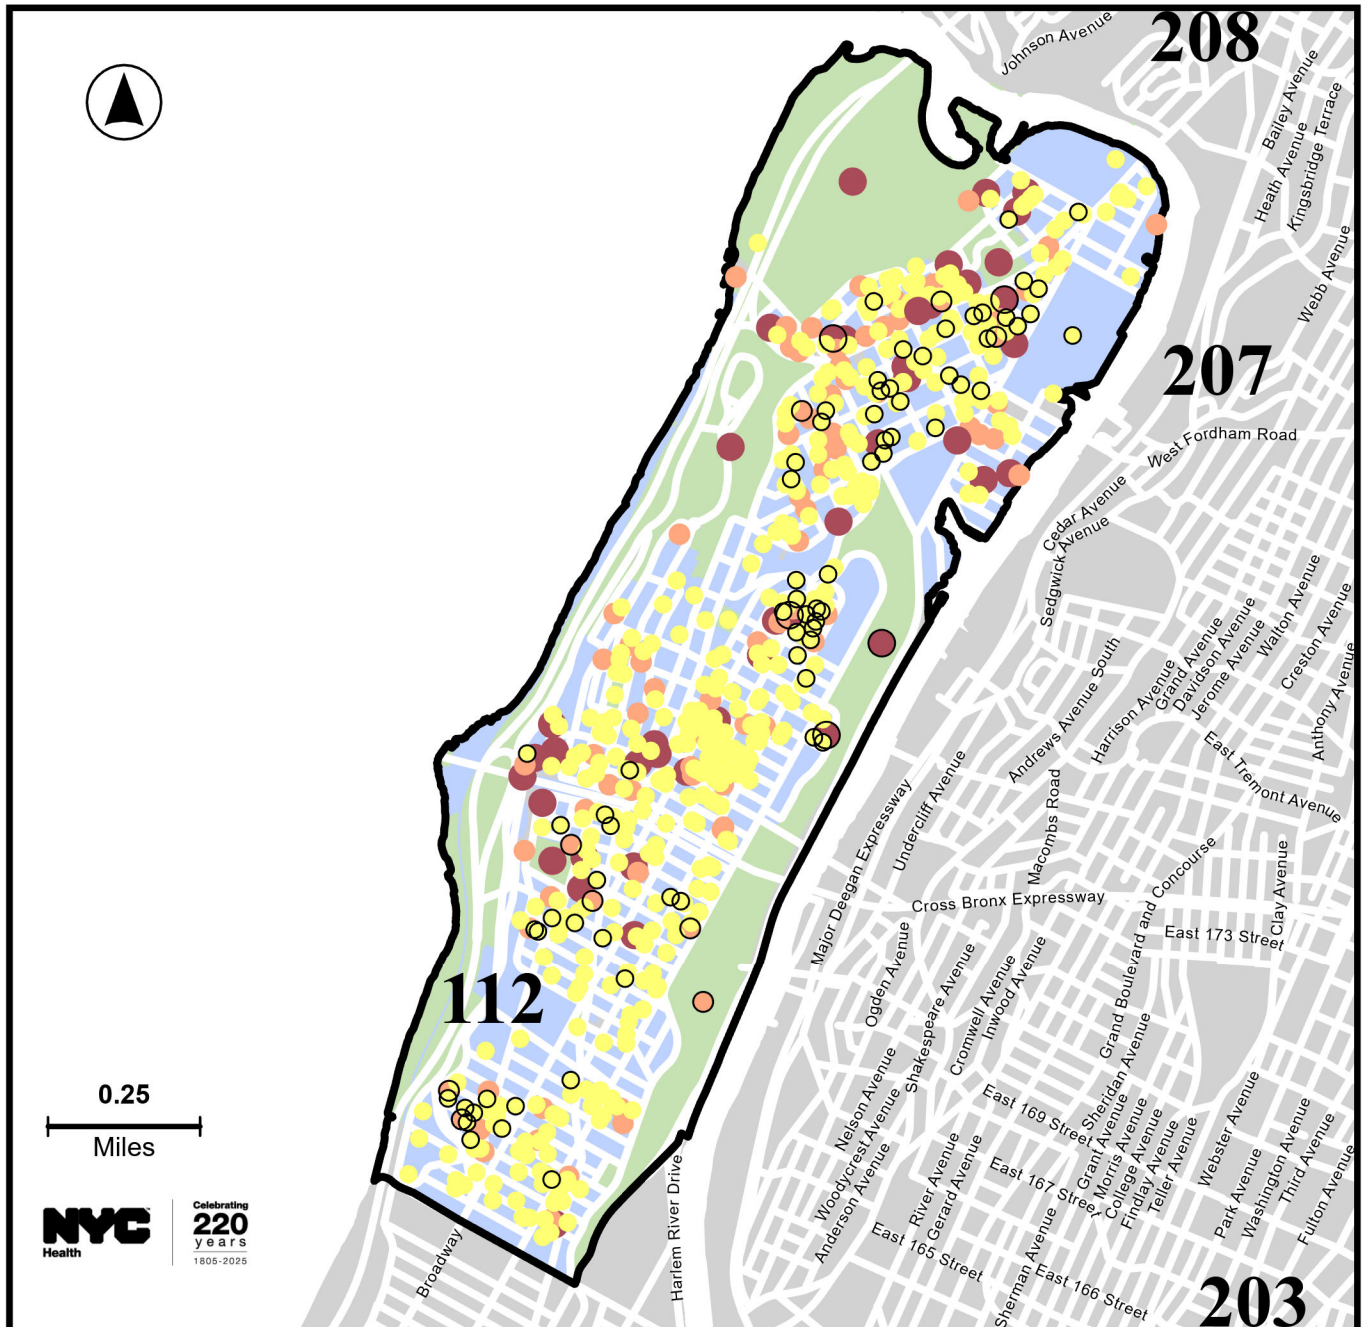

RAT ACTIVITY INDEX 2025

Manhattan Community District 12

Active Rat Signs Severity Score

Higher Scores Indicate Greater Severity

○ Garbage/Harborage Conditions

■ Inspected Property

■ Inspected Park

Properties Inspected: 2,726 (100%)

Failed for Active Rats: 575 (21%)

Dates Indexed: 1/2/25 - 12/31/25

New York City

CD 112 in Red