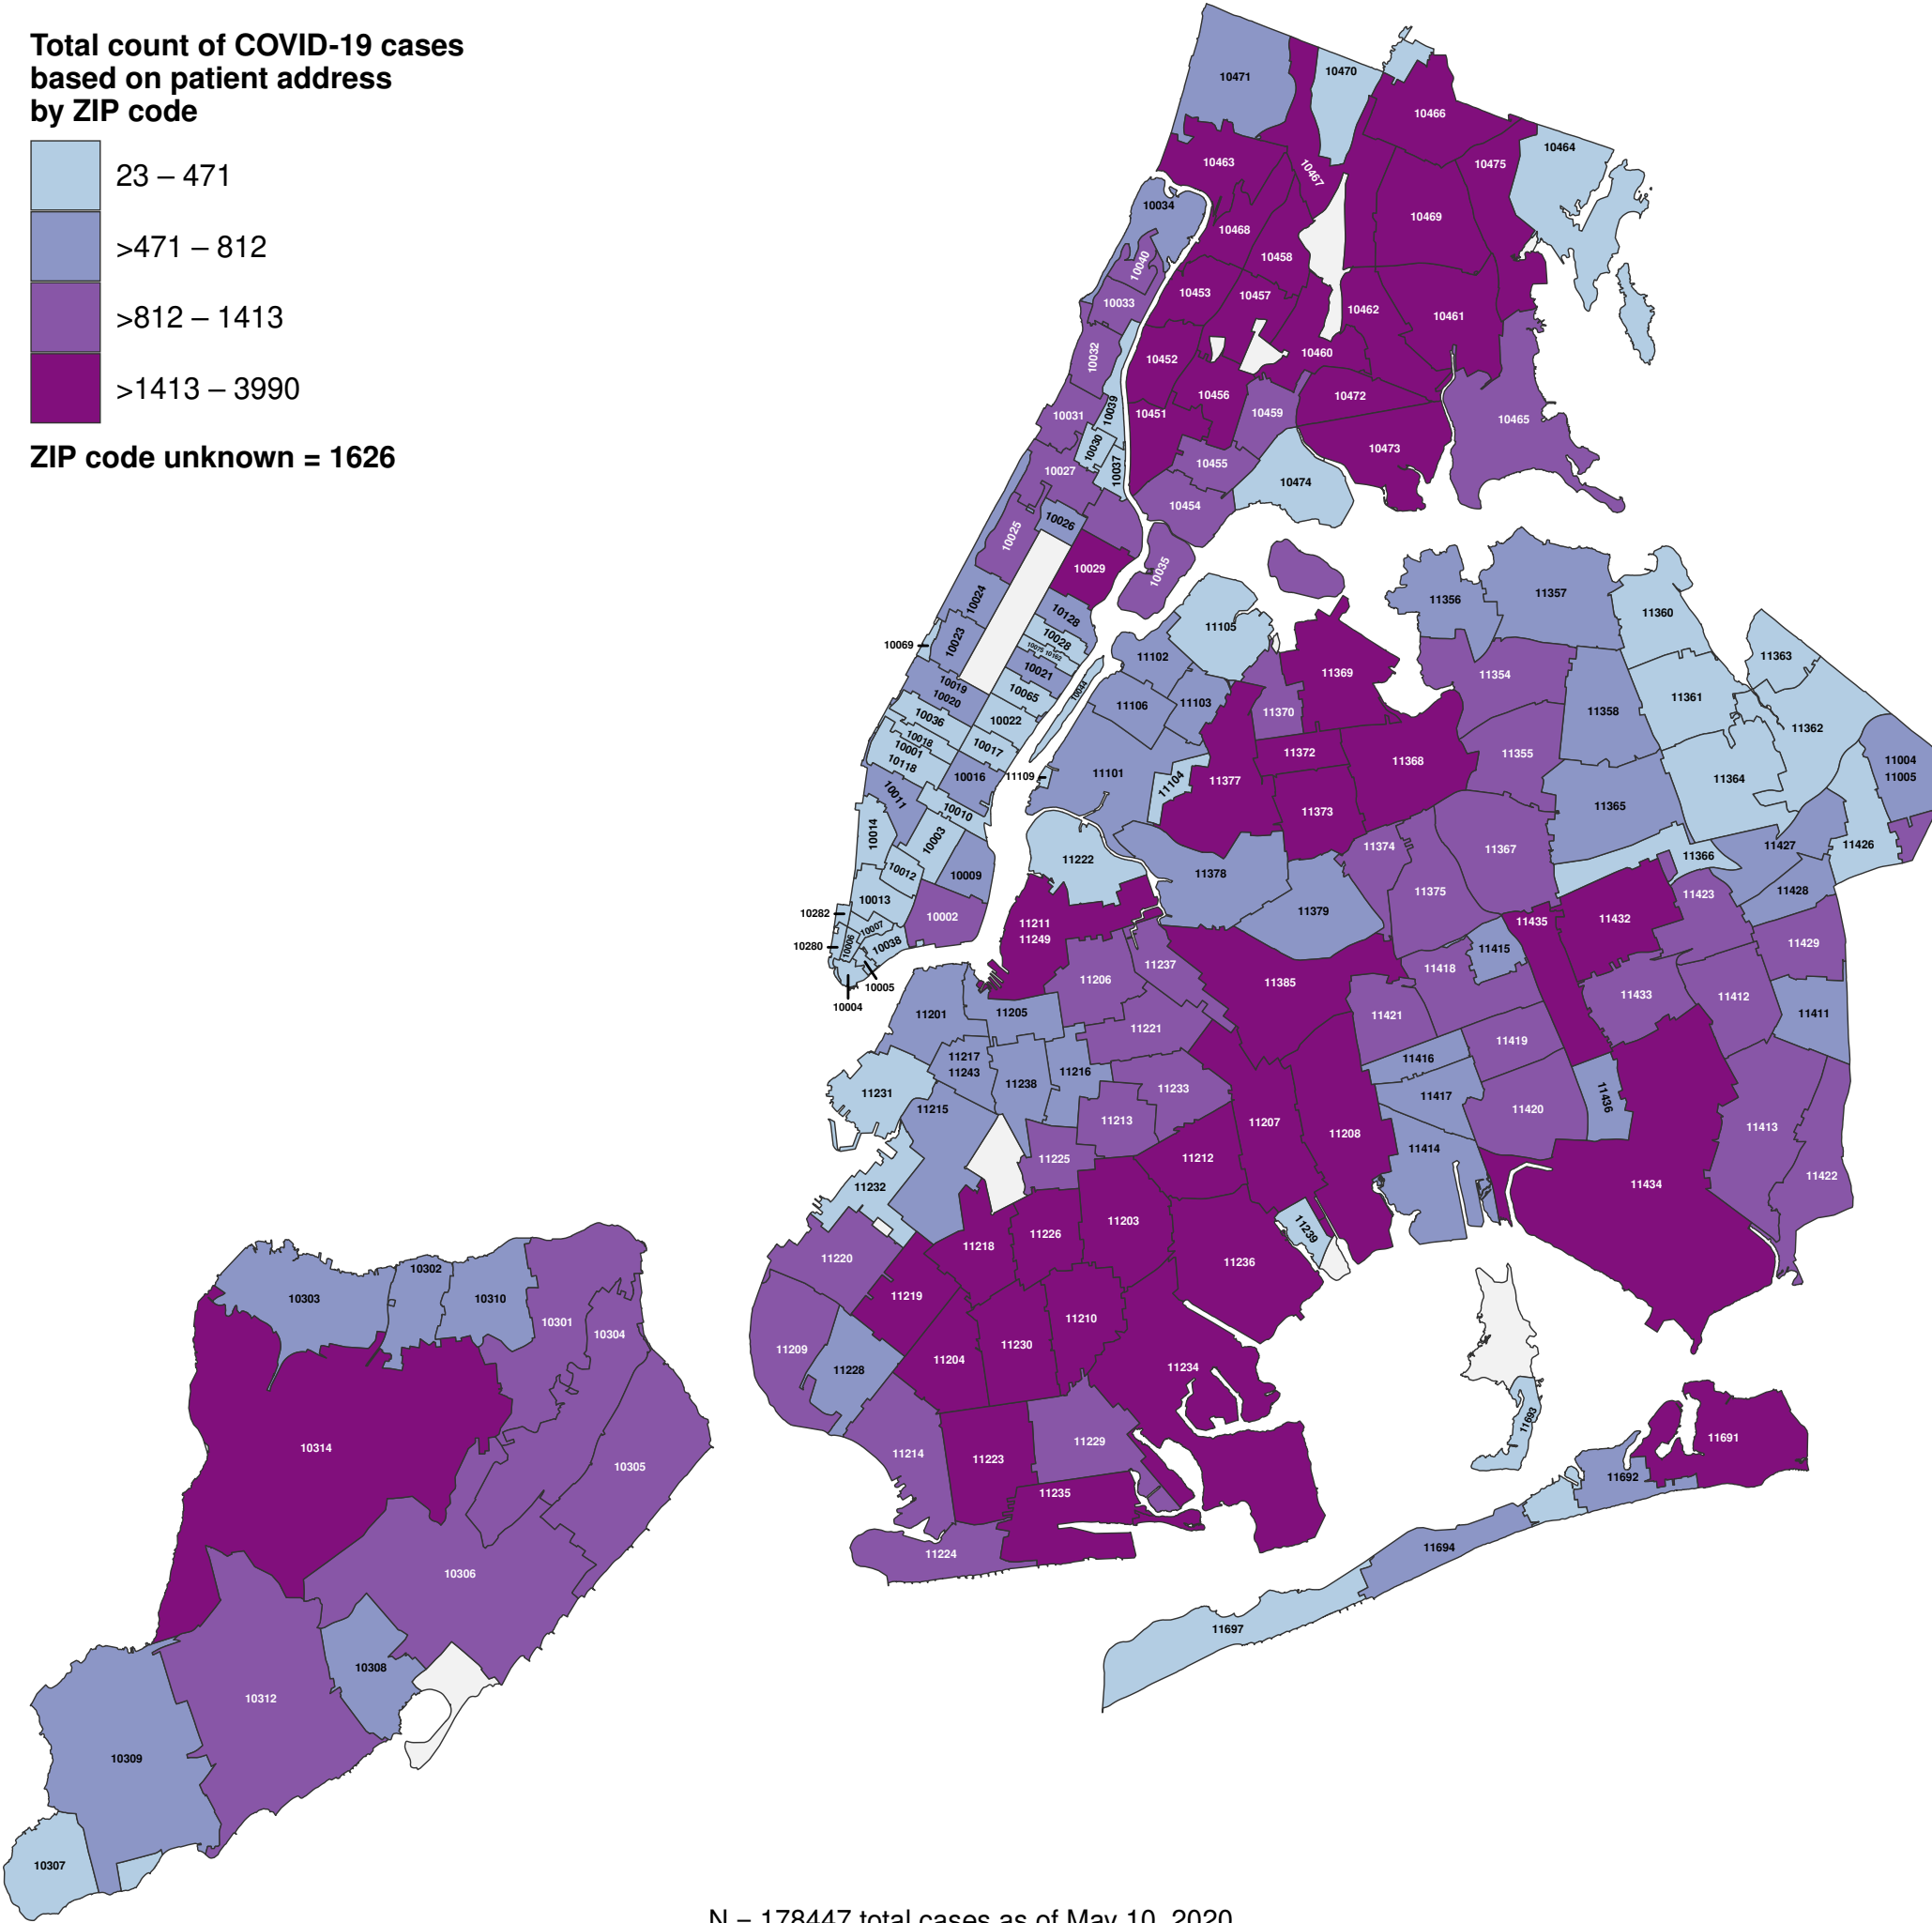

Total count of COVID-19 cases based on patient address by ZIP code

ZIP code unknown = 1626

N = 178447 total cases as of May 10, 2020